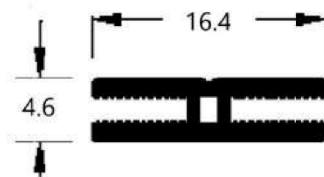

H1946R2
Fixation with staples

H1646R2
Fixation with staples

Aluminium strips & profiles

UM
U-shaped strips

LM
L-shaped strips

Thickness:
0,5 mm

Material:
Anodized aluminum

- Polished: red copper, gold, silver
- Brushed: red copper, gold, silver, stainless steel, champagne
- Silver mat
- Satin aluminum
- Burnished brass
- Other finishes on request