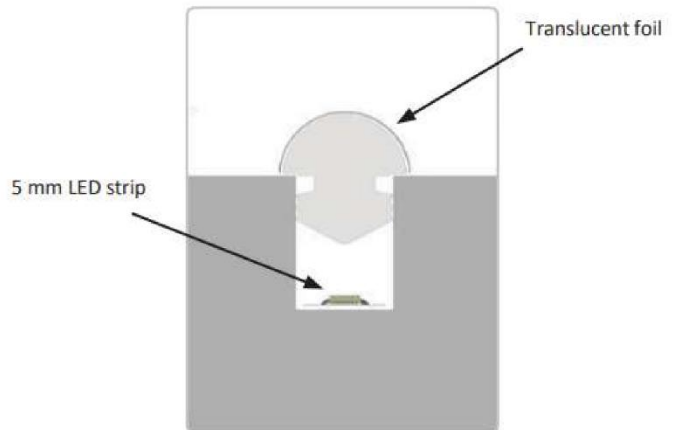

Mounting:

Insertion in groove

Packaging:

Available in standard and custom lengths

Decorative translucent foil on LED profiles

When the LED is off, you get the effect of the foil

When the LED is on, light passes through slightly colored by the metallic transfer foil