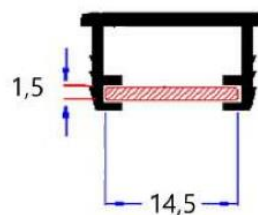

Accessories: BAN 14515 PVC/ABS

LED carrier design for insertion into ABS U 20107