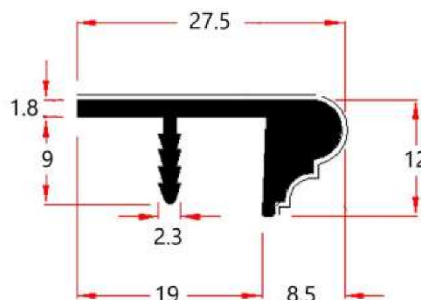

Corner & connection

Finishes:
Aluminum covered
Plain colors
Decorative foil
Lacquer

LP 1219 T