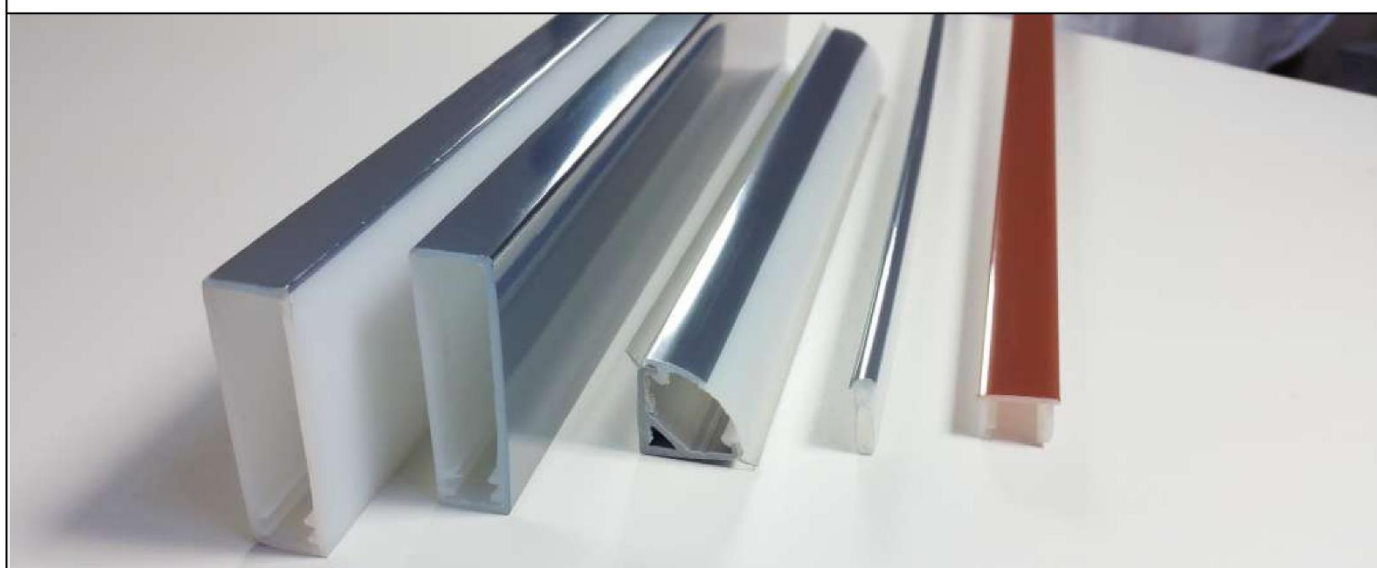

Translucent foil is available on both rigid and flexible LED profiles