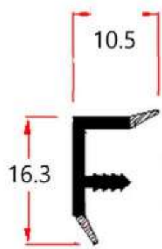

Glass framing profiles

PVC LC 1270T BIDUR
Decorative foil
Plain color