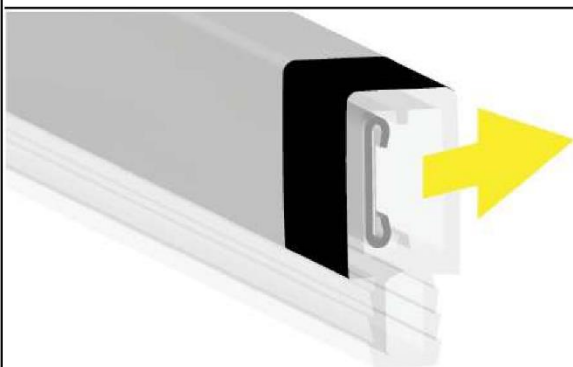

Banlu 1682 TCR

Material and finishes:

- PVC Clear
- Decorative film
- Translucent foil

Accessories: ABS U 1062

LED carrier profile with 8mm wide LED strip

We also offer ABS U 1062 without a LED strip inserted

Decorative film, to orientate the light and give a decorative finish

Packaging: available in standard and customized lengths