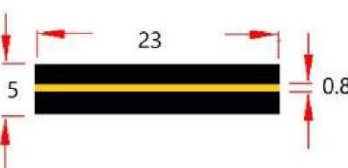

Wire length:

LED out, power supply 120 mm Sensor lead 200 mm

Works with both capacitance surfaces

Like our translucent film

OR

Conductive surfaces like an aluminum strip

Edging PVC or ABS

- Finishes:
 Plain color
 Wood pattern
 Metal look
 Bi-color edge
 Tri-color edge
 Lacquer
 Decorative film