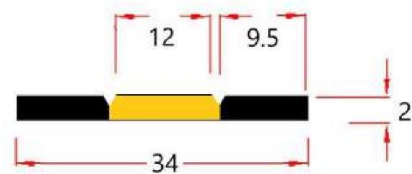

Wire length:

LED out, power supply 120 mm Sensor lead 200 mm

Works with both capacitance surfaces

Like our translucent film

OR

Conductive surfaces like an aluminum strip

Edging PVC or ABS

- Finishes:
 Plain color
 Wood pattern
 Metal look
 Bi-color edge
 Tri-color edge
 Lacquer
 Decorative film