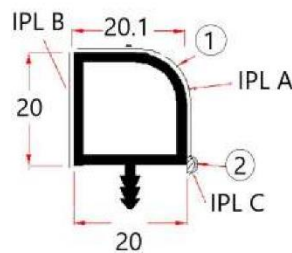

Finishes:
Plain colors
Decorative film
Lacquer

PRONEZ 21520T BICOL
For 20mm board
Co-extruded in two colors