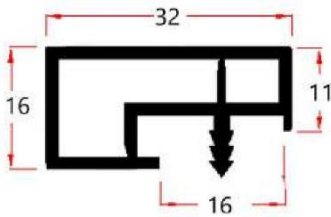

Corner & connection

PVC3216/16 TC

Suitable for 16 mm chipboard also available for 19 mm chipboard