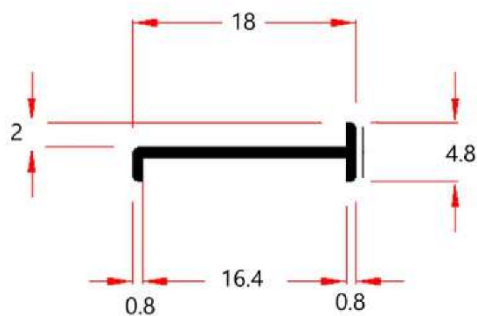

Corner & connection

Finishes:
Aluminum covered
Plain colors
Decorative foil
Lacquer

PCA 5164 PL