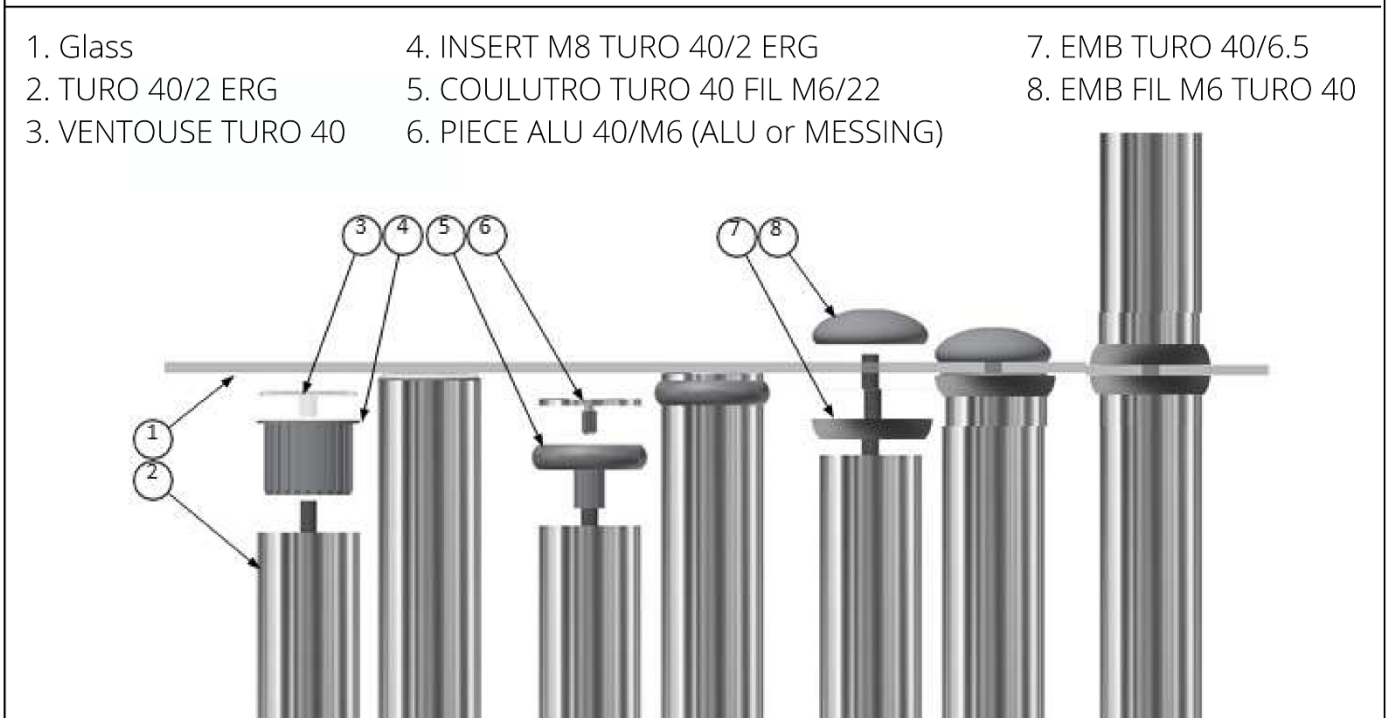

Tubes 10 - 70 mm

TURO 103 HEX

TURO 16

TURO 16 RECY

TURO 25

TURO 28

TURO 32

TURO 40

TURO 40/M6

TURO 40 CAN

TURO 52

TURO 70

Used as window
blinds control rod

Available in a diverse material,
colors and finishes

This is only a selection of our tubes and accessories - Please contact our sales team for more information

Tubes 40 mm

- 1. TURO 40 7
- 2. EMB TURO 40/6.5
- 3. Threaded rod M6
- 4. INSERT ZAMAK
- 5. TIGE M6/60
- 6. TURO 40/M6
- 7. COLLIER TURO 40/20-6.5

- 1. Glass
- 2. TURO 40/2 ERG
- 3. VENTOUSE TURO 40
- 4. INSERT M8 TURO 40/2 ERG
- 5. COULUTRO TURO 40 FIL M6/22
- 6. PIECE ALU 40/M6 (ALU or MESSING)
- 7. EMB TURO 40/6.5
- 8. EMB FIL M6 TURO 40