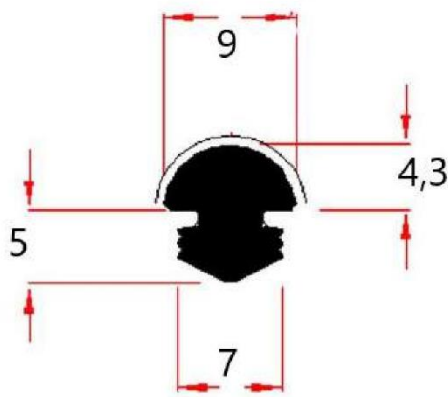

Flexible T barb lighting profile

CRICOL 945/7 TDR

Material and finishes:

FLEXIBLE PVC
Transparent PVC
Translucent foil

Accessories:

5 mm LED strip
Power supply
S-touch module (switch/dimmer)

Mounting:

Insertion in groove

Packaging:

Available in standard and custom lengths