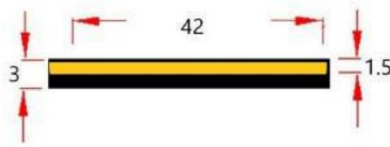

Wire length:

LED out, power supply 120 mm Sensor lead 200 mm

Works with both capacitance surfaces

Like our translucent film

OR

Conductive surfaces like an aluminum strip

Edging PVC or ABS

- Finishes:
 Plain color
 Wood pattern
 Metal look
 Bi-color edge
 Tri-color edge
 Lacquer
 Decorative film