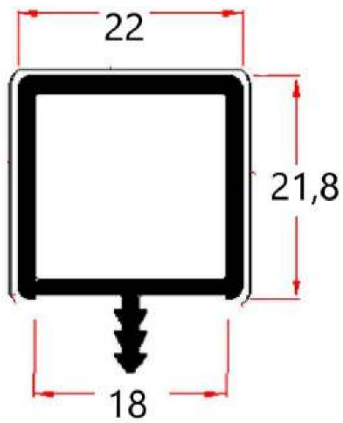

PVC 5225 TR
for 25 mm board

Finishes:
Plain color
Decorative foil
Lacquer

PVC 3216 TR
(16 mm panel)
PVC 3219 TR
(19 mm panel)

EMB PVC 3216 TR

PIED M8 PVC 5225/75 CIRC
Height adjustable

Corner & connection

PVC 2222 TC
Suitable for 18 mm
chipboard

Finishes:
Plain colors
Decorative foil
Lacquer

Different decoration
possible on all visible
sides

ANGAR PVC 2222 TC

EMB PVC 2222 TC

Handles & feet

PIED LUM 12050/25
Length 120
Width 50
Height 25

PIED 8928/25
Length 89
Width 28
Height 25

PIED 802040/32
Length 80
Width 40
Height 20

PIED 1503025
Length 150
Width 30
Height 25

PIED 8040
Length 80 - Width 40 - Height 20 (PIED 8040/20)
Length 80 - Width 40 - Height 28 (PIED 8040/28)

PIED 14550/10
Length 145
Width 50
Height 10