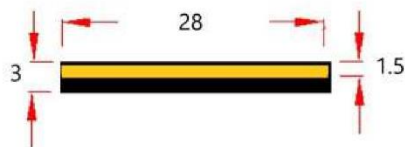

Wire length:

LED out, power supply 120 mm Sensor lead 200 mm

Works with both capacitance surfaces

Like our translucent film

OR

Conductive surfaces like an aluminum strip

Edging PVC or ABS

- Finishes:
 Plain color
 Wood pattern
 Metal look
 Bi-color edge
 Tri-color edge
 Lacquer
 Decorative film