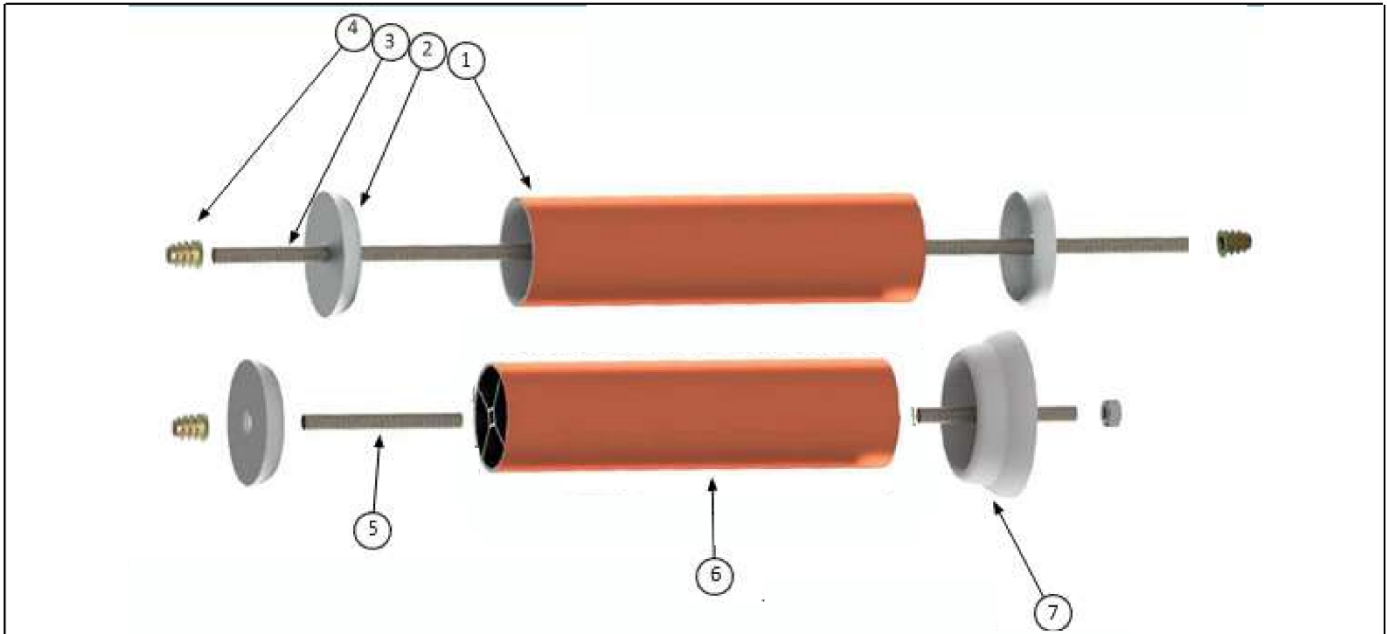

Tubes 40 mm

1. TURO 40 7
2. EMB TURO 40/6.5
3. Threaded rod M6
4. INSERT ZAMAK
5. TIGE M6/60
6. TURO 40/M6
7. COLLIER TURO 40/20-6.5