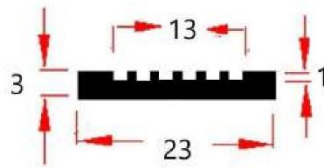

Wire length:

LED out, power supply 120 mm Sensor lead 200 mm

Works with both capacitance surfaces

Like our translucent film

OR

Conductive surfaces like an aluminum strip

Edging PVC or ABS

- Finishes:
 Plain color
 Wood pattern
 Metal look
 Bi-color edge
 Tri-color edge
 Lacquer
 Decorative film