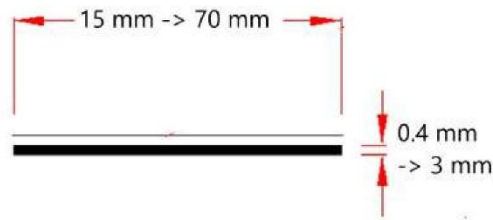

Wire length:

LED out, power supply 120 mm Sensor lead 200 mm

Works with both capacitance surfaces

Like our translucent film

OR

Conductive surfaces like an aluminum strip

Edging PVC or ABS

- Finishes:
 Plain color
 Wood pattern
 Metal look
 Bi-color edge
 Tri-color edge
 Lacquer
 Decorative film