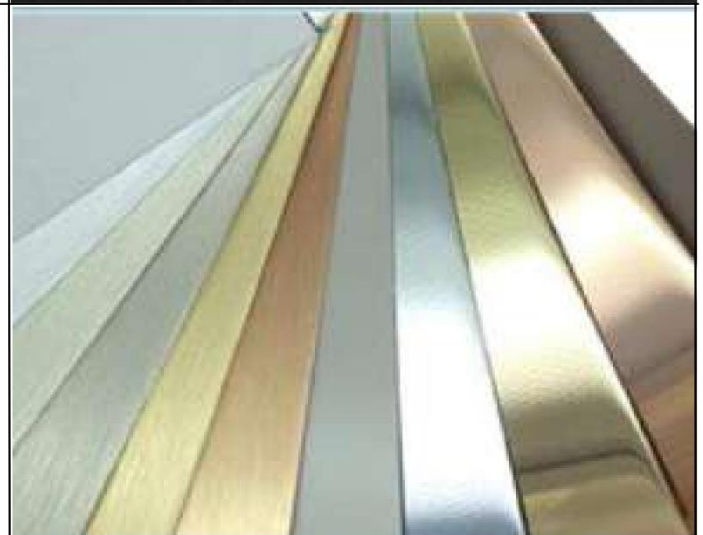

Finishing:
Decorative foil
Cutouts & holes
Self-adhesive strip

Packaging:
Boxes, max. length 4 m
Rolls (only flat band)

Aluminium band with or without
self-adhesive tape