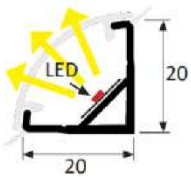

SOUP BANLU 2969 BIDUR
(with soft lips)

- High impact PVC
- Plain colors