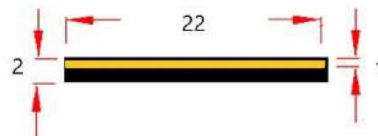

Wire length:

LED out, power supply 120 mm Sensor lead 200 mm

Works with both capacitance surfaces

Like our translucent film

OR

Conductive surfaces like an aluminum strip

Edging PVC or ABS

- Finishes:
 Plain color
 Wood pattern
 Metal look
 Bi-color edge
 Tri-color edge
 Lacquer
 Decorative film