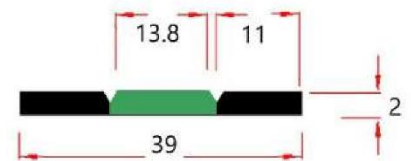

Wire length:

LED out, power supply 120 mm Sensor lead 200 mm

Works with both capacitance surfaces

Like our translucent film

OR

Conductive surfaces like an aluminum strip

Edging PVC or ABS

- Finishes:
 Plain color
 Wood pattern
 Metal look
 Bi-color edge
 Tri-color edge
 Lacquer
 Decorative film