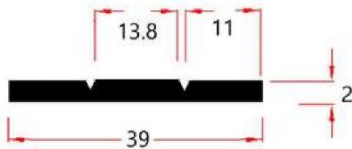

Wire length:

LED out, power supply 120 mm Sensor lead 200 mm

Works with both capacitance surfaces

Like our translucent film

OR

Conductive surfaces like an aluminum strip

Edging PVC or ABS

- Finishes:
 Plain color
 Wood pattern
 Metal look
 Bi-color edge
 Tri-color edge
 Lacquer
 Decorative film