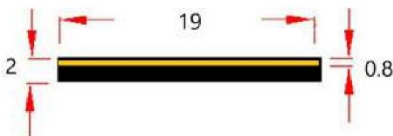

Wire length:

LED out, power supply 120 mm Sensor lead 200 mm

Works with both capacitance surfaces

Like our translucent film

OR

Conductive surfaces like an aluminum strip

Edging PVC or ABS

- Finishes:
 Plain color
 Wood pattern
 Metal look
 Bi-color edge
 Tri-color edge
 Lacquer
 Decorative film