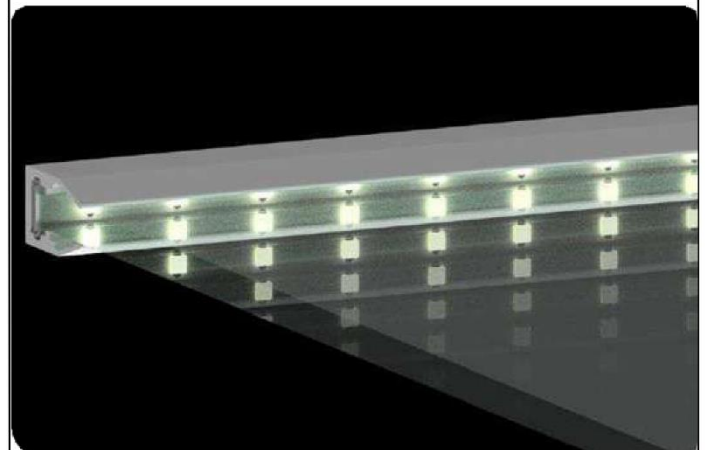

Glass shelf clip-on light

Projects LED light through a glass shelf for sparkling Fits 6 and 8 mm glass

Material and finishes:

- ABS Opal finish
- Plain colors
- Decorative film

Accessories:

- ABS U 1062

Banlu 2969