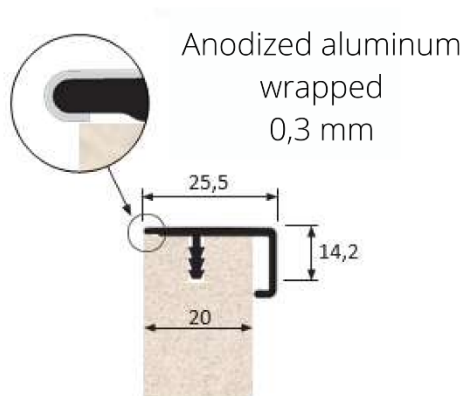

Finishes:
Aluminum covered
Plain colors
Decorative foil
Lacquer

JOI 1426T