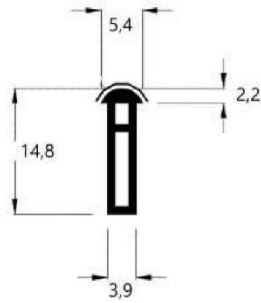

ABS BANLU 1756

LED profile for grooves, with side-view LED strip inserted