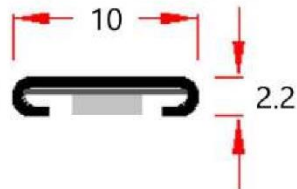

ABS U 1062

LED profile designed for 8 mm wide LED strips