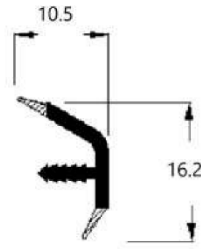

PVC L 1270T BIDUR
Decorative foil
Plain color