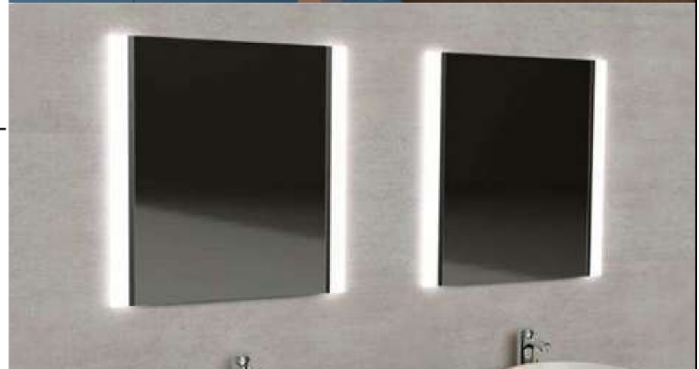

Accessories: ABS U 1062

LED carrier profile with 8mm wide LED strip

We also offer ABS U 1062 without a LED strip inserted

ABS U 1062 carrier profile with 8mm LED strip