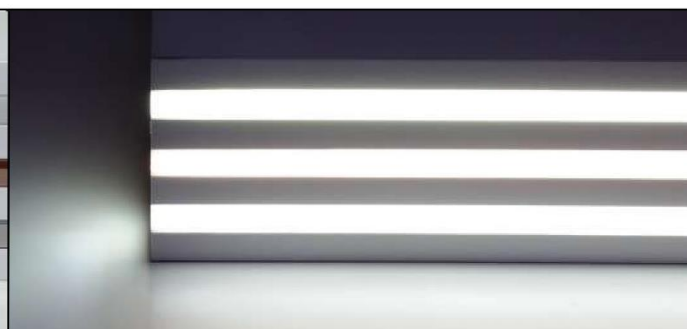

Mounting:

Insertion in groove

Packaging:

Available in standard and custom lengths

Decorative translucent foil on LED profiles

When the LED is off, you get the effect of the foil

When the LED is on, light passes through slightly colored by the metallic transfer foil