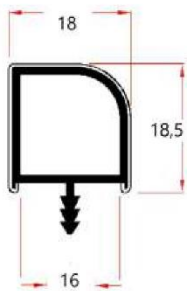

Corner & connection

PRONEZ 18517T
Suitable for 16 mm board