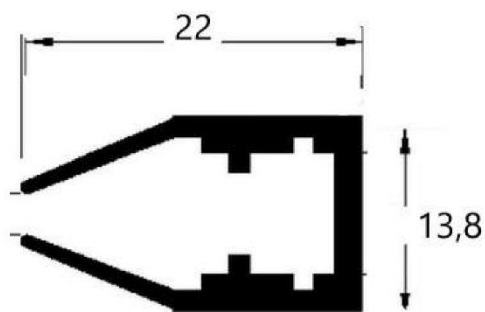

ABS CLIPO 24138

Glass shelf clip-on light

Projects LED light through a glass shelf for sparkling Fits 6 and 8 mm glass

Material and finishes:

- ABS Opal finish
- Plain colors
- Decorative film

Accessories:

- ABS U 1062