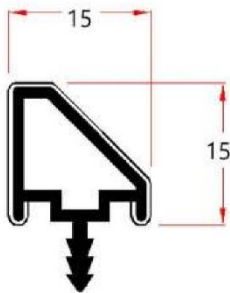

Corner & connection

Suitable for 16 mm chipboard also available for 19 mm chipboard

Finishes:
Plain colors
Decorative film
Lacquer

Finishes:
Plain colors
Decorative film
Lacquer