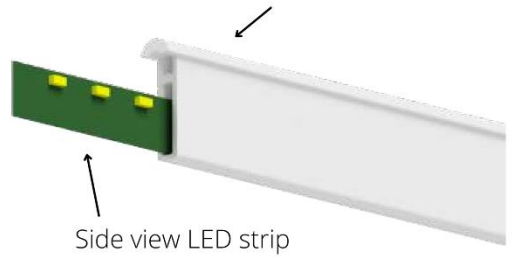

Material and finishes:

- ABS in plain colors
- ABS Opal finishes
- Transfer foil
- Lacquer finish

ABS BANLU 1756

LED profile for grooves, with side-view LED strip inserted

Optional modification for covering the end of the groove