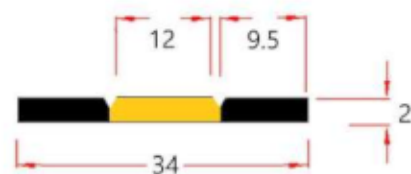

Wire length:

LED out, power supply 120 mm Sensor lead
200 mm

Works with both capacitance surfaces

Like our translucent
film

OR

Conductive surfaces
like an aluminum strip

Edging PVC or ABS

Finishes:
 Plain color
 Wood pattern
 Metal look
 Bi-color edge
 Tri-color edge
 Lacquer
 Decorative film