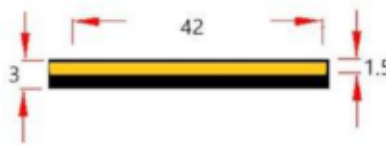

Wire length:

LED out, power supply 120 mm Sensor lead
200 mm

Works with both capacitance surfaces

Like our translucent
film

OR

Conductive surfaces
like an aluminum strip

Edging PVC or ABS

Finishes:
 Plain color
 Wood pattern
 Metal look
 Bi-color edge
 Tri-color edge
 Lacquer
 Decorative film