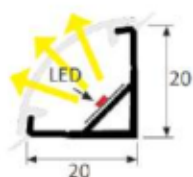

SOUP BANLU 2969 BIDUR
(with soft lips)

- High impact PVC
- Plain colors