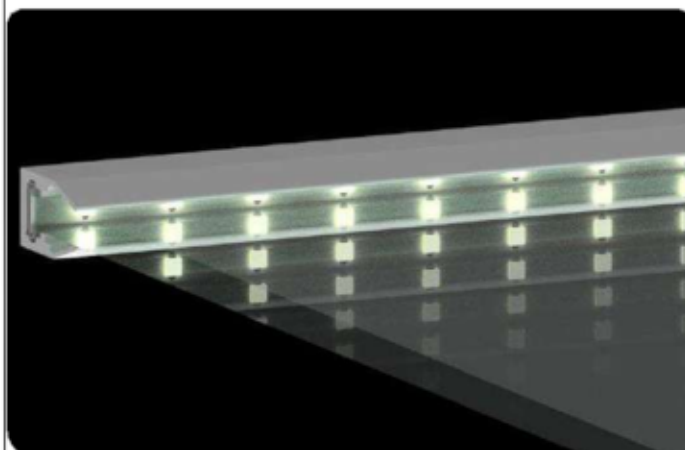

ABS CLIPO 24138

Glass shelf clip-on light

Projects LED light through a glass shelf for sparkling
Fits 6 and 8 mm glass

Material and finishes:

ABS Opal finish
Plain colors
Decorative film

Accessories:

ABS U 1062