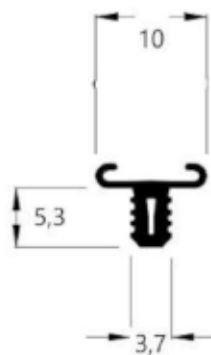

ABS U 1062 T

Without LED strip

LED profile designed for 8 mm wide LED strips

Possible with inserted LED strip

Material and finishes:

ABS

Plain colors

Packaging:

Available in standard and custom lengths

Could be used with: