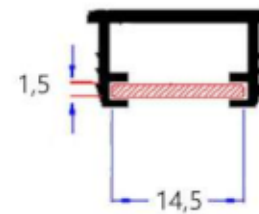

Accessories: BAN 14515 PVC/ABS

LED carrier design for insertion into ABS U 20107