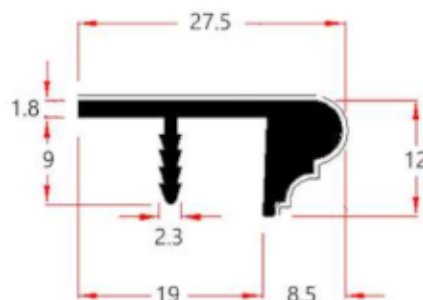

Corner & connection

Finishes:
Aluminum covered
Plain colors
Decorative foil
Lacquer

Anodized aluminum
wrapped
0,3 mm

LP 1219 T