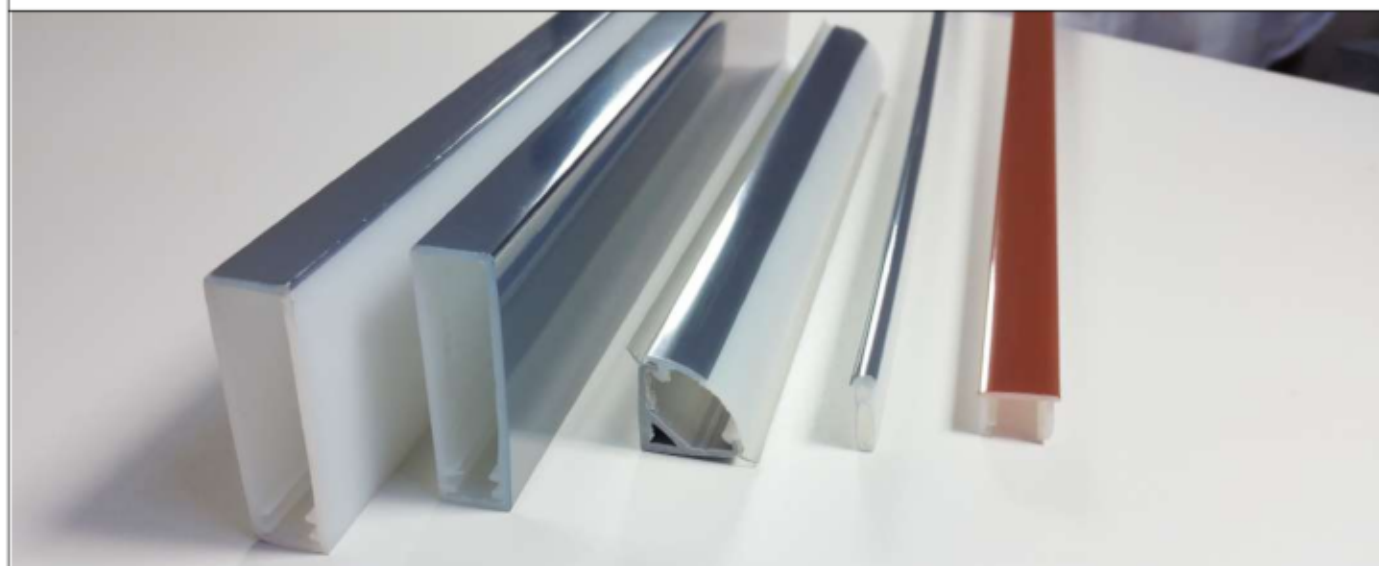

Translucent foil is available on both rigid and flexible LED profiles