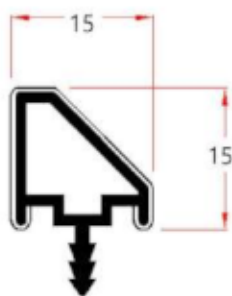

Corner & connection

Suitable for 16 mm
chipboard also
available for 19 mm
chipboard

Finishes:
Plain colors
Decorative film
Lacquer

Finishes:
Plain colors
Decorative film
Lacquer