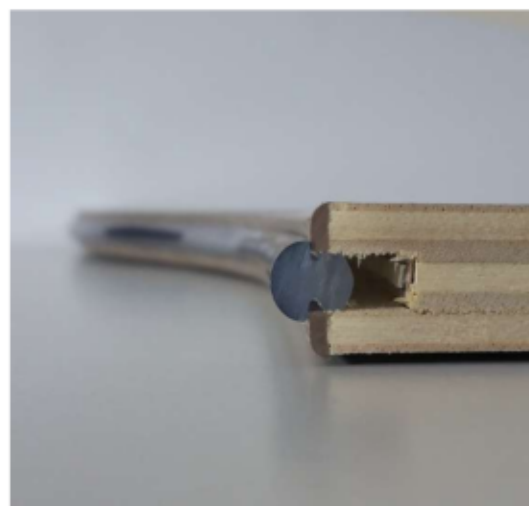

Flexible T barb lighting profile

CRICOL 945/7 TDR

Material and finishes:

FLEXIBLE PVC
Transparent PVC
Translucent foil

Accessories:

5 mm LED strip
Power supply
S-touch module (switch/dimmer)

Mounting:

Insertion in groove

Packaging:

Available in standard and custom lengths