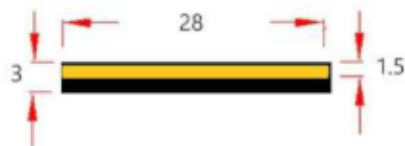

Wire length:

LED out, power supply 120 mm Sensor lead
200 mm

Works with both capacitance surfaces

Like our translucent
film

OR

Conductive surfaces
like an aluminum strip

Edging PVC or ABS

Finishes:
 Plain color
 Wood pattern
 Metal look
 Bi-color edge
 Tri-color edge
 Lacquer
 Decorative film