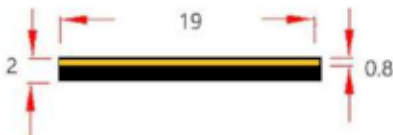

Wire length:

LED out, power supply 120 mm Sensor lead
200 mm

Works with both capacitance surfaces

Like our translucent
film

OR

Conductive surfaces
like an aluminum strip

Edging PVC or ABS

Finishes:
 Plain color
 Wood pattern
 Metal look
 Bi-color edge
 Tri-color edge
 Lacquer
 Decorative film