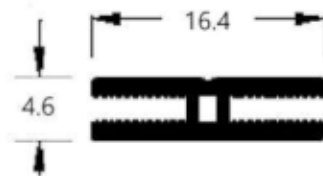

H1646R2
Fixation with staples