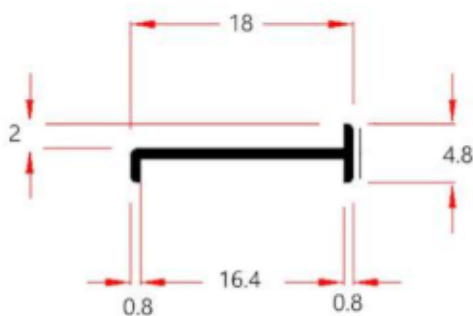

Corner & connection

Finishes:
Aluminum covered
Plain colors
Decorative foil
Lacquer

Anodized aluminum
wrapped
0,3 mm

PCA 5164 PL