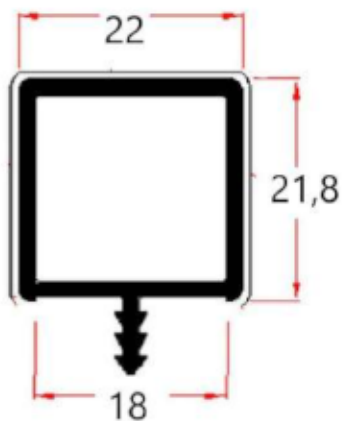

PVC 5225 TR
for 25 mm board

Finishes:
Plain color
Decorative foil
Lacquer

PVC 3216 TR
(16 mm panel)
PVC 3219 TR
(19 mm panel)

EMB PVC 3216 TR

PIED M8 PVC 5225/75 CIRC
Height adjustable

Corner & connection

PVC 2222 TC
Suitable for 18 mm
chipboard

Finishes:
Plain colors
Decorative foil
Lacquer

Different decoration
possible on all visible
sides

ANGAR PVC 2222 TC

EMB PVC 2222 TC

Handles & feet

PIED LUM 12050/25
Length 120
Width 50
Height 25

PIED 8928/25
Length 89
Width 28
Height 25

PIED 802040/32
Length 80
Width 40
Height 20

PIED 1503025
Length 150
Width 30
Height 25

PIED 8040
Length 80 - Width 40 - Height 20 (PIED 8040/20)
Length 80 - Width 40 - Height 28 (PIED 8040/28)

PIED 14550/10
Length 145
Width 50
Height 10