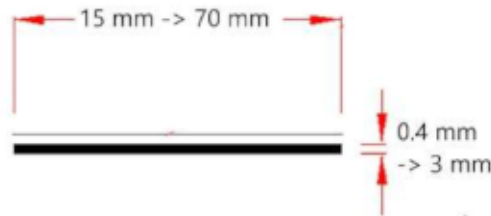

Wire length:

LED out, power supply 120 mm Sensor lead
200 mm

Works with both capacitance surfaces

Like our translucent
film

OR

Conductive surfaces
like an aluminum strip

Edging PVC or ABS

Finishes:
 Plain color
 Wood pattern
 Metal look
 Bi-color edge
 Tri-color edge
 Lacquer
 Decorative film