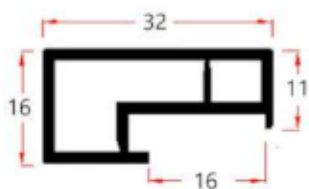

PVC3216/16 C

Finishes:
Plain colors
Decorative film
Lacquer