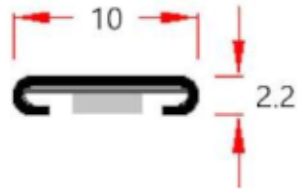

ABS U 1062

LED profile designed for 8 mm wide LED strips