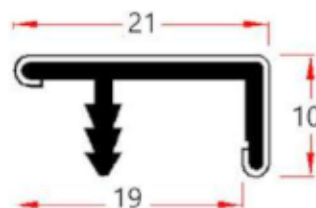

PRONEZ 3819UT
for 22 mm chipboard

Corner & connection

Finishes:
Aluminum covered
Plain colors
Decorative foil
Lacquer

Anodized aluminum
wrapped
0,3 mm

JOI 1426T

JOI 1019T

PCA 5164 PL

PRONEZ 1119 T BICOL