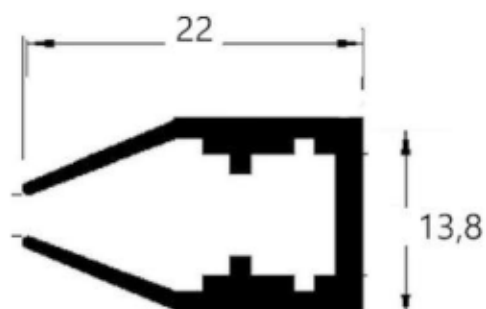

Plastic bag
In boxes

Accessories: ABS U 1062

LED carrier profile with
8mm wide LED strip

We also offer ABS U
1062 without a LED
strip inserted

ABS U 1062 carrier
profile with 8mm LED
strip

ABS CLIPO 24138

Glass shelf clip-on light