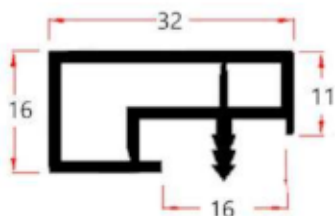

Corner & connection

PVC3216/16 TC

Suitable for 16 mm
chipboard also
available for 19 mm
chipboard