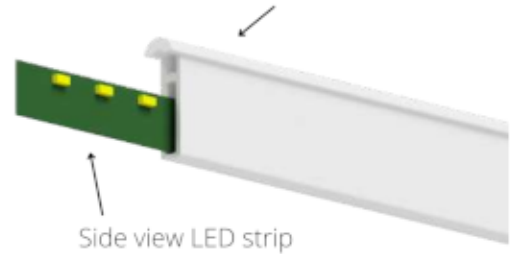

ABS BANLU 1756

LED profile for grooves, with side-view LED strip inserted

Optional modification for covering the end of the groove

Material and finishes:

ABS Opal
PVC Clear
Translucent foil
Black translucent