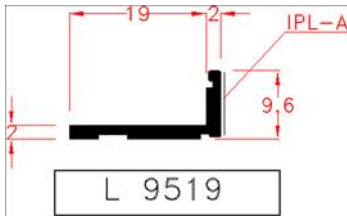

L9519

Finishes	Plain colour	☒	Available in straight lengths	☒
	Serigraphy	☒	Available on rolls	☐
	Transfer film	☒		
	Mylar metal film	☐		
	Alu wrapping	☒	Accessories available	☐