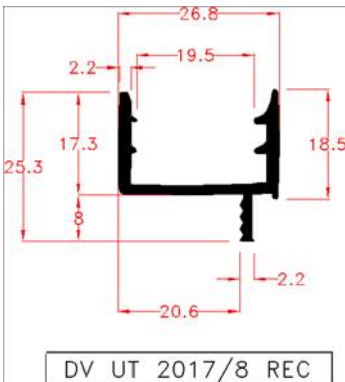

DVUT2017/8REC

Finishes	Plain colour	☒	Available in straight lengths	☒
	Serigraphy	☐	Available on rolls	☐
	Transfer film	☐		
	Mylar metal film	☐		
	Alu wrapping	☐	Accessories available	☐