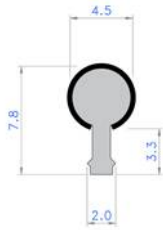

CRICOL PP 4 T 3,3 MISO (cut)

CRICOL PP4T/3.3

Finishes	Plain colour	☐	Available in straight lengths	☒
	Serigraphy	☐	Available on rolls	☐
	Transfer film	☐		
	Mylar metal film	☒		
	Alu wrapping	☐	Accessories available	☐