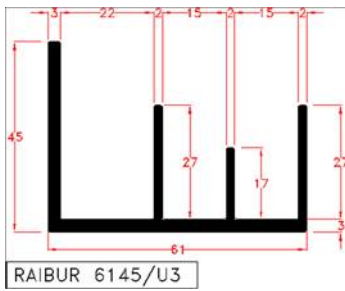

RAIBUR6145/U3/RECY-NOIR

Finishes	Plain colour	☒	Available in straight lengths	☒	
	Serigraphy	☐	Available on rolls	☐	
	Transfer film	☐			
	Mylar metal film	☐			
	Alu wrapping	☐	Accessories available	☐