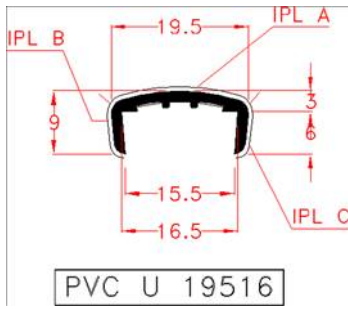

PVC U19516

Finishes	Plain colour	☒	Available in straight lengths	☒	
	Serigraphy	☐	Available on rolls	☐	
	Transfer film	☒			
	Mylar metal film	☐			
	Alu wrapping	☐	Accessories available	☒