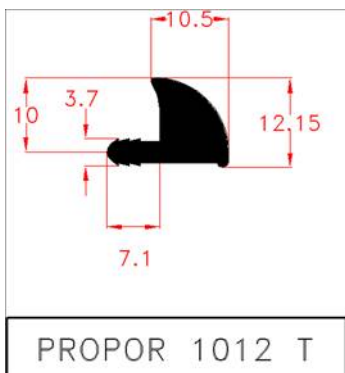

PROPOR1012T

Finishes	Plain colour	☒	Available in straight lengths	☒	
	Serigraphy	☐	Available on rolls	☒	
	Transfer film	☒			
	Mylar metal film	☐			
	Alu wrapping	☐	Accessories available	☐