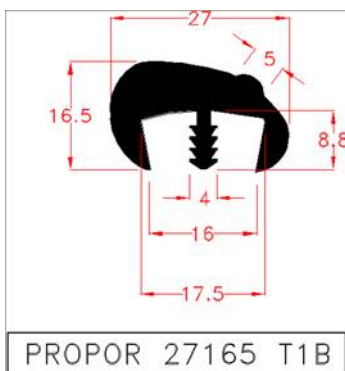

PROPOR27165T1B

Finishes	Plain colour	☒	Available in straight lengths	☒	
	Serigraphy	☐	Available on rolls	☒	
	Transfer film	☐			
	Mylar metal film	☒			
	Alu wrapping	☐	Accessories available	☐