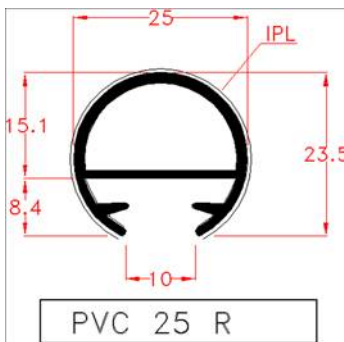

PVC25R

Finishes	Plain colour	☒	Available in straight lengths	☒
	Serigraphy	☐	Available on rolls	☐
	Transfer film	☒		
	Mylar metal film	☐		
	Alu wrapping	☒	Accessories available	☒