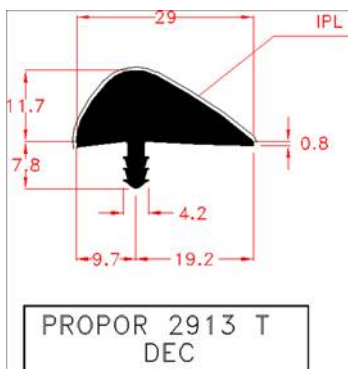

PROPOR2913T DEC

Finishes	Plain colour	☒	Available in straight lengths	☒	
	Serigraphy	☒	Available on rolls	☒	
	Transfer film	☒			
	Mylar metal film	☒			
	Alu wrapping	☐	Accessories available	☐