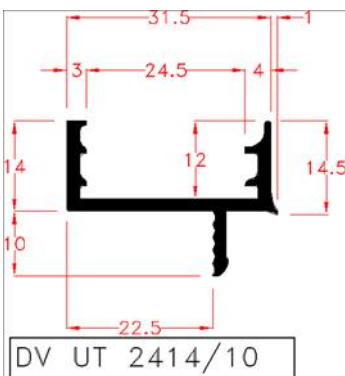

DVUT2414/10

Finishes	Plain colour	☒	Available in straight lengths	☒
	Serigraphy	☐	Available on rolls	☐
	Transfer film	☐		
	Mylar metal film	☐		
	Alu wrapping	☐	Accessories available	☐