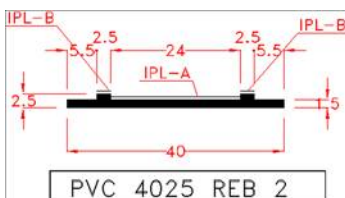

PVC4025REB2

Finishes	Plain colour	☒	Available in straight lengths	☒	
	Serigraphy	☐	Available on rolls	☐	
	Transfer film	☒			
	Mylar metal film	☐			
	Alu wrapping	☐	Accessories available	☐