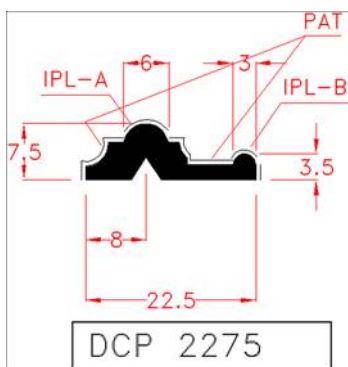

DCP2275

Finishes	Plain colour	☒	Available in straight lengths	☒
	Serigraphy	☐	Available on rolls	☐
	Transfer film	☒		
	Mylar metal film	☐		
	Alu wrapping	☐	Accessories available	☐