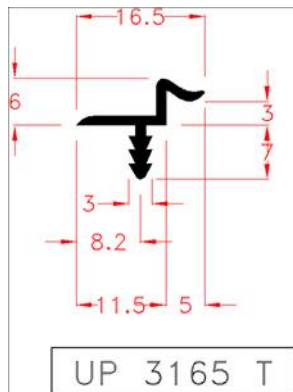

UP3165T

Finishes	Plain colour	☒	Available in straight lengths	☒
	Serigraphy	☐	Available on rolls	☐
	Transfer film	☐		
	Mylar metal film	☐		
	Alu wrapping	☐	Accessories available	☐