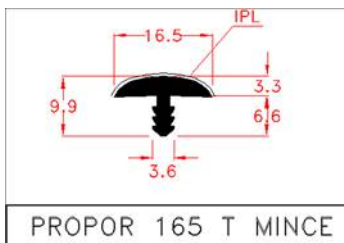

PROPOR165T MINCE

Finishes	Plain colour	☒	Available in straight lengths	☒
	Serigraphy	☒	Available on rolls	☒
	Transfer film	☒		
	Mylar metal film	☒		
	Alu wrapping	☐	Accessories available	☐