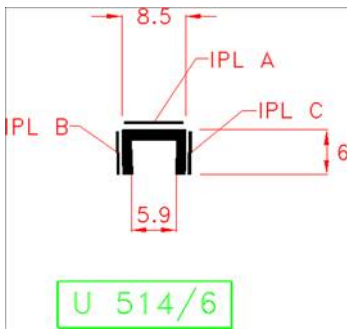

U514/6

Finishes	Plain colour	☐	Available in straight lengths	☒	
	Serigraphy	☐	Available on rolls	☐	
	Transfer film	☒			
	Mylar metal film	☐			
	Alu wrapping	☐	Accessories available	☐