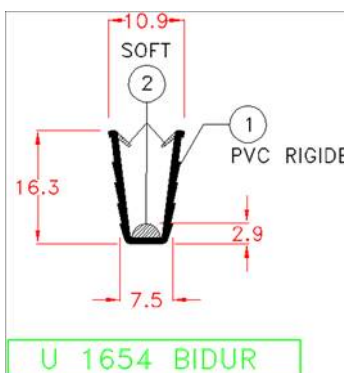

U1654 BIDUR

Finishes	Plain colour	☒	Available in straight lengths	☒
	Serigraphy	☐	Available on rolls	☐
	Transfer film	☐		
	Mylar metal film	☐		
	Alu wrapping	☐	Accessories available	☐