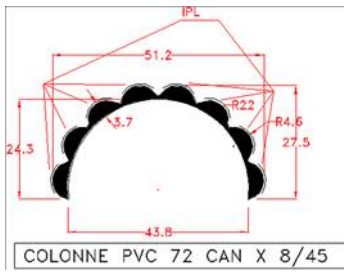

COLONNE PVC72CANX8/45

Finishes	Plain colour	☒	Available in straight lengths	☒	
	Serigraphy	☐	Available on rolls	☐	
	Transfer film	☒			
	Mylar metal film	☐			
	Alu wrapping	☐	Accessories available	☐