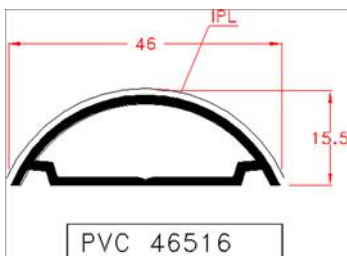

PVC46516

Finishes	Plain colour	☒	Available in straight lengths	☒
	Serigraphy	☐	Available on rolls	☐
	Transfer film	☒		
	Mylar metal film	☐		
	Alu wrapping	☒	Accessories available	☒