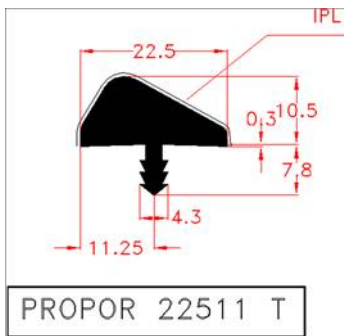

PROPOR22511T

Finishes	Plain colour	☒	Available in straight lengths	☒	
	Serigraphy	☐	Available on rolls	☒	
	Transfer film	☒			
	Mylar metal film	☒			
	Alu wrapping	☐	Accessories available	☐