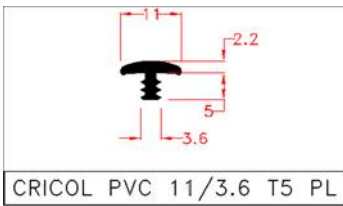

CRICOL PVC11/3.6 T5 PL

Finishes	Plain colour	☒	Available in straight lengths	☒	
	Serigraphy	☒	Available on rolls	☒	
	Transfer film	☒			
	Mylar metal film	☒			
	Alu wrapping	☐	Accessories available	☐