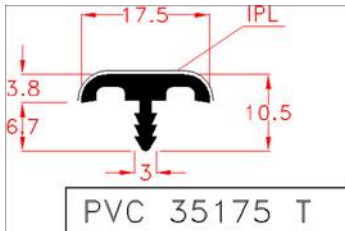

PVC35175T

Finishes	Plain colour	☒	Available in straight lengths	☒
	Serigraphy	☐	Available on rolls	☐
	Transfer film	☒		
	Mylar metal film	☒		
	Alu wrapping	☐	Accessories available	☒