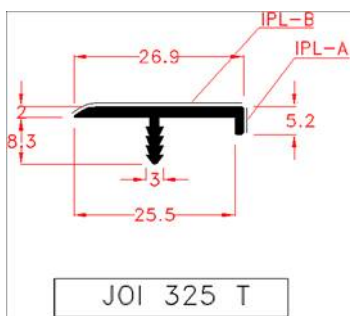

JOI325T

Finishes	Plain colour	☒	Available in straight lengths	☒	
	Serigraphy	☐	Available on rolls	☐	
	Transfer film	☒			
	Mylar metal film	☐			
	Alu wrapping	☐	Accessories available	☐