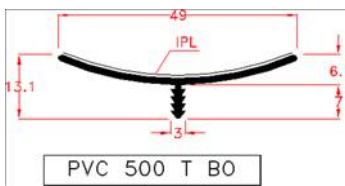

PVC500T BO

Finishes	Plain colour	☒	Available in straight lengths	☒
	Serigraphy	☐	Available on rolls	☐
	Transfer film	☒		
	Mylar metal film	☐		
	Alu wrapping	☒	Accessories available	☐