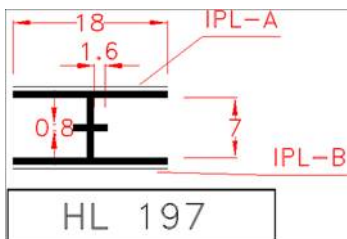

HL197

Finishes	Plain colour	☒	Available in straight lengths	☒	
	Serigraphy	☐	Available on rolls	☐	
	Transfer film	☒			
	Mylar metal film	☐			
	Alu wrapping	☐	Accessories available	☐