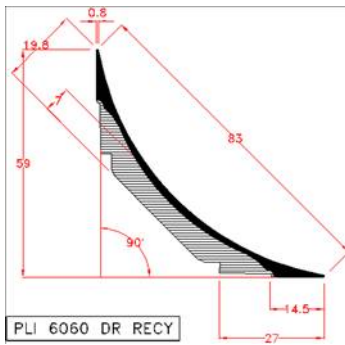

PLI6060DR/RECY

Finishes	Plain colour	☒	Available in straight lengths	☒	
	Serigraphy	☐	Available on rolls	☐	
	Transfer film	☐			
	Mylar metal film	☐			
	Alu wrapping	☐	Accessories available	☐