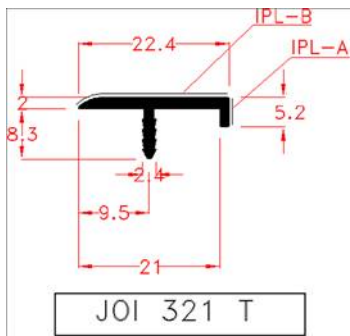

JOI321T

Finishes	Plain colour	☒	Available in straight lengths	☒	
	Serigraphy	☐	Available on rolls	☐	
	Transfer film	☒			
	Mylar metal film	☐			
	Alu wrapping	☒	Accessories available	☐