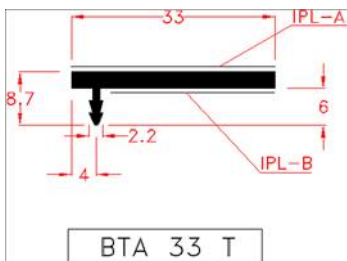

BTA33T

BTA 33 T

Finishes	Plain colour	☒	Available in straight lengths	☒
	Serigraphy	☐	Available on rolls	☐
	Transfer film	☒		
	Mylar metal film	☐		
	Alu wrapping	☐	Accessories available	☐