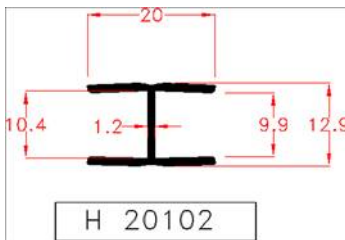

H20102

Finishes	Plain colour	☒	Available in straight lengths	☒
	Serigraphy	☒	Available on rolls	☐
	Transfer film	☐		
	Mylar metal film	☐		
	Alu wrapping	☐	Accessories available	☐