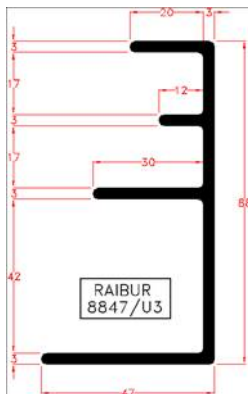

RAIBUR8847/U3

Finishes	Plain colour	☒	Available in straight lengths	☒	
	Serigraphy	☐	Available on rolls	☐	
	Transfer film	☐			
	Mylar metal film	☐			
	Alu wrapping	☐	Accessories available	☐