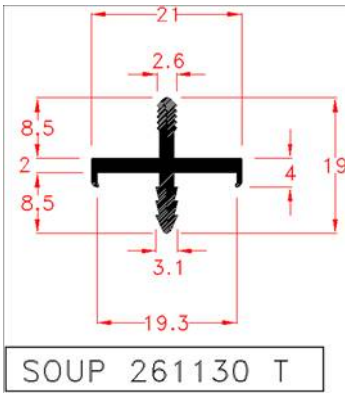

SOUP261130T

Finishes	Plain colour	☒	Available in straight lengths	☒	
	Serigraphy	☐	Available on rolls	☐	
	Transfer film	☐			
	Mylar metal film	☐			
	Alu wrapping	☐	Accessories available	☐