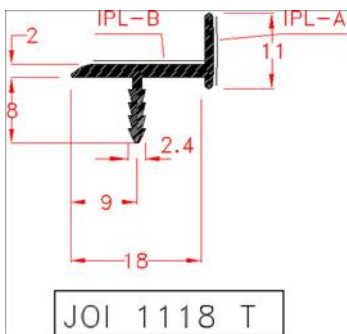

JOI1118T

Finishes	Plain colour	☒	Available in straight lengths	☒	
	Serigraphy	☐	Available on rolls	☐	
	Transfer film	☒			
	Mylar metal film	☐			
	Alu wrapping	☒	Accessories available	☐