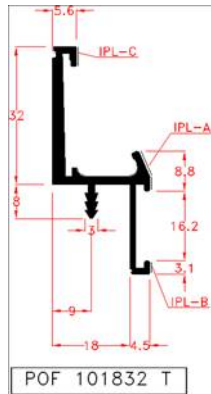

POF101832T

Finishes	Plain colour	☒	Available in straight lengths	☒
	Serigraphy	☐	Available on rolls	☐
	Transfer film	☒		
	Mylar metal film	☐		
	Alu wrapping	☒	Accessories available	☐