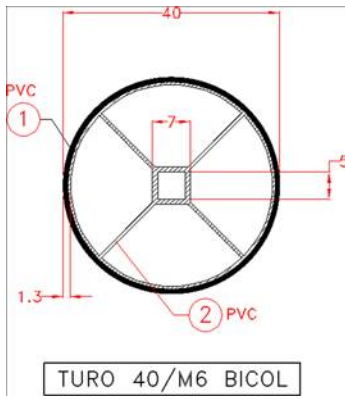

ABS TURO40M6/BICOL

Finishes	Plain colour	☐	Available in straight lengths	☒
	Serigraphy	☐	Available on rolls	☐
	Transfer film	☒		
	Mylar metal film	☐		
	Alu wrapping	☐	Accessories available	☐