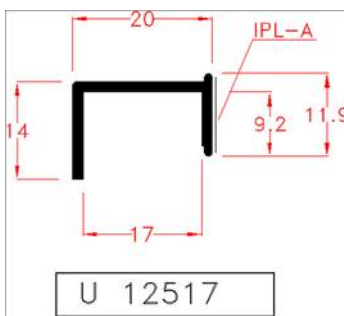

U12517

Finishes	Plain colour	☒	Available in straight lengths	☒
	Serigraphy	☐	Available on rolls	☐
	Transfer film	☒		
	Mylar metal film	☐		
	Alu wrapping	☒	Accessories available	☐