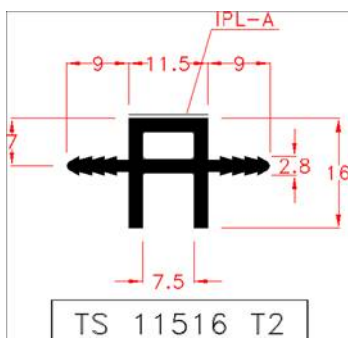

TS11516T2

Finishes	Plain colour	☒	Available in straight lengths	☒
	Serigraphy	☐	Available on rolls	☐
	Transfer film	☐		
	Mylar metal film	☐		
	Alu wrapping	☐	Accessories available	☐