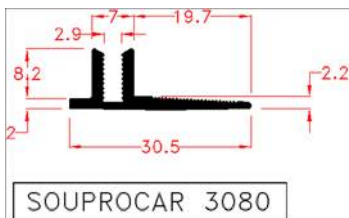

SOUPROCAR3080

Finishes	Plain colour	☒	Available in straight lengths	☒
	Serigraphy	☐	Available on rolls	☐
	Transfer film	☐		
	Mylar metal film	☐		
	Alu wrapping	☐	Accessories available	☐