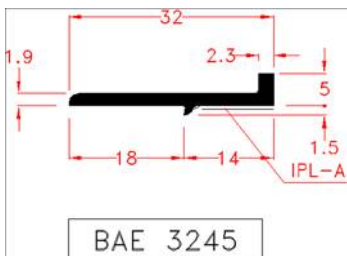

BAE3245

Finishes	Plain colour	☒	Available in straight lengths	☒	
	Serigraphy	☐	Available on rolls	☐	
	Transfer film	☒			
	Mylar metal film	☐			
	Alu wrapping	☐	Accessories available	☐