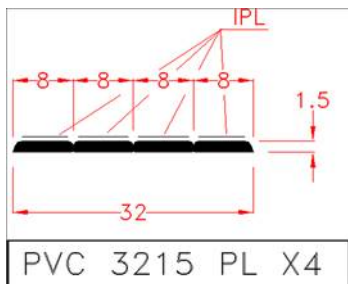

PVC3215PLX4

Finishes	Plain colour	☒	Available in straight lengths	☒
	Serigraphy	☐	Available on rolls	☐
	Transfer film	☒		
	Mylar metal film	☐		
	Alu wrapping	☐	Accessories available	☐