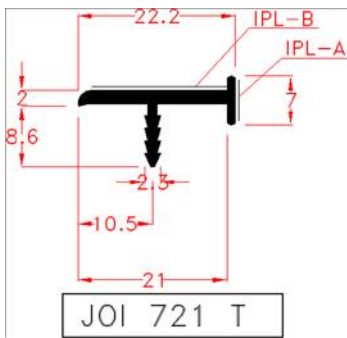

JOI721T

Finishes	Plain colour	☒	Available in straight lengths	☒	
	Serigraphy	☐	Available on rolls	☐	
	Transfer film	☒			
	Mylar metal film	☐			
	Alu wrapping	☒	Accessories available	☐