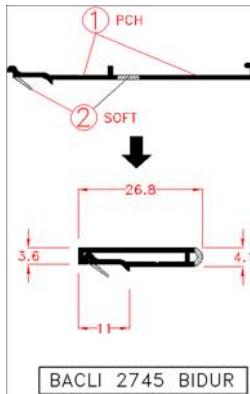

BACLI2745BIDUR

Finishes	Plain colour	☒	Available in straight lengths	☒	
	Serigraphy	☐	Available on rolls	☐	
	Transfer film	☐			
	Mylar metal film	☐			
	Alu wrapping	☐	Accessories available	☐