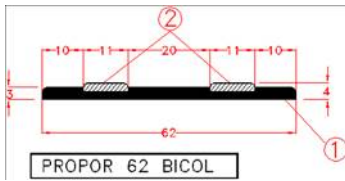

PROPOR62BICOL

Finishes	Plain colour	☒	Available in straight lengths	☒
	Serigraphy	☐	Available on rolls	☒
	Transfer film	☐		
	Mylar metal film	☐		
	Alu wrapping	☐	Accessories available	☐