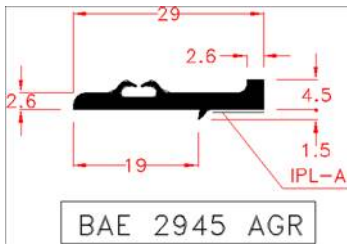

BAE2945AGR

Finishes	Plain colour	☒	Available in straight lengths	☒	
	Serigraphy	☐	Available on rolls	☐	
	Transfer film	☒			
	Mylar metal film	☐			
	Alu wrapping	☐	Accessories available	☒