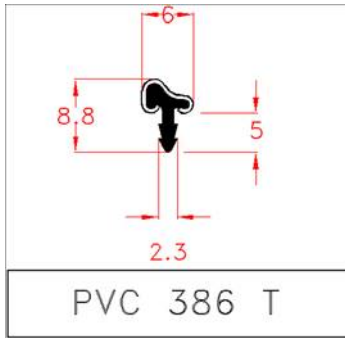

PVC386T

Finishes	Plain colour	☒	Available in straight lengths	☒
	Serigraphy	☐	Available on rolls	☐
	Transfer film	☐		
	Mylar metal film	☐		
	Alu wrapping	☒	Accessories available	☐