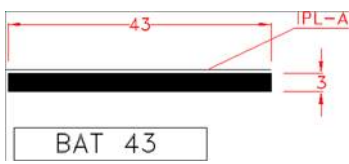

BAT43

Finishes	Plain colour	☒	Available in straight lengths	☒
	Serigraphy	☐	Available on rolls	☐
	Transfer film	☒		
	Mylar metal film	☐		
	Alu wrapping	☐	Accessories available	☐