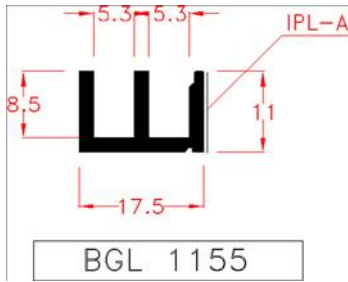

BGL1155

Finishes	Plain colour	☒	Available in straight lengths	☒	
	Serigraphy	☐	Available on rolls	☐	
	Transfer film	☒			
	Mylar metal film	☐			
	Alu wrapping	☒	Accessories available	☐