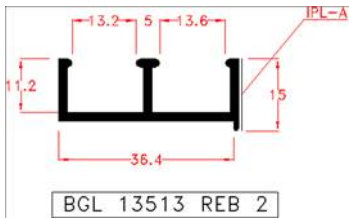

BGL13513REB2

Finishes	Plain colour	☒	Available in straight lengths	☒
	Serigraphy	☐	Available on rolls	☐
	Transfer film	☒		
	Mylar metal film	☐		
	Alu wrapping	☐	Accessories available	☐