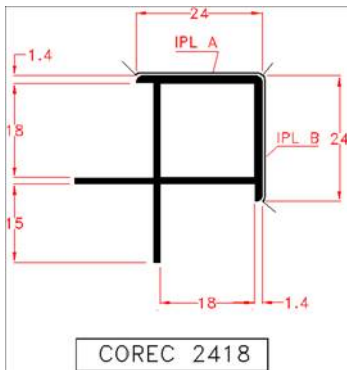

COREC2419

Finishes	Plain colour	☒	Available in straight lengths	☒
	Serigraphy	☐	Available on rolls	☐
	Transfer film	☐		
	Mylar metal film	☐		
	Alu wrapping	☐	Accessories available	☐