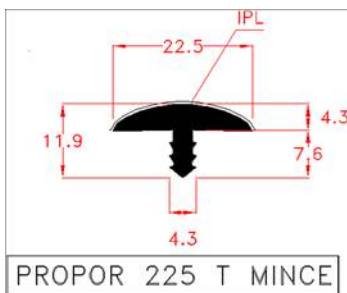

PROPOR225T MINCE

Finishes	Plain colour	☒	Available in straight lengths	☒
	Serigraphy	☒	Available on rolls	☒
	Transfer film	☒		
	Mylar metal film	☒		
	Alu wrapping	☐	Accessories available	☐