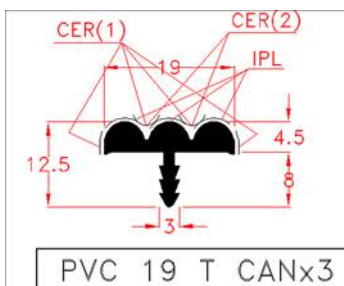

PVC19T CANX3

CER(1) = CREUX + COTES
CER(2) = CREUX (uniquement)

Finishes	Plain colour	☒	Available in straight lengths	☒	
	Serigraphy	☐	Available on rolls	☐	
	Transfer film	☒			
	Mylar metal film	☒			
	Alu wrapping	☐	Accessories available	☐