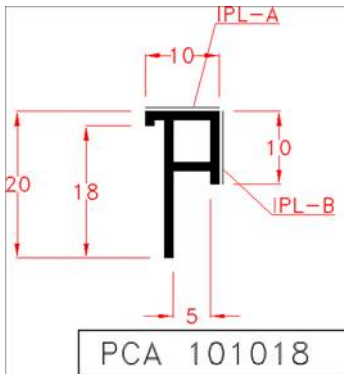

PCA101018

Finishes	Plain colour	☒	Available in straight lengths	☒
	Serigraphy	☐	Available on rolls	☐
	Transfer film	☒		
	Mylar metal film	☐		
	Alu wrapping	☒	Accessories available	☐