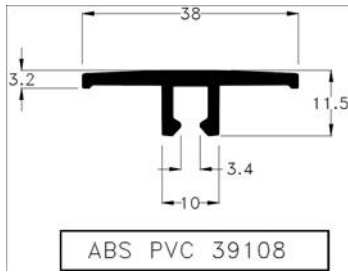

ABS PVC39108

Finishes	Plain colour	☒	Available in straight lengths	☒	
	Serigraphy	☐	Available on rolls	☐	
	Transfer film	☐			
	Mylar metal film	☐			
	Alu wrapping	☐	Accessories available	☐