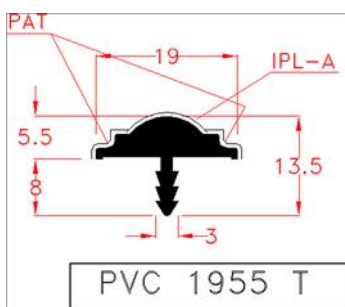

PVC1955T

Finishes	Plain colour	☒	Available in straight lengths	☒
	Serigraphy	☐	Available on rolls	☐
	Transfer film	☒		
	Mylar metal film	☐		
	Alu wrapping	☐	Accessories available	☐