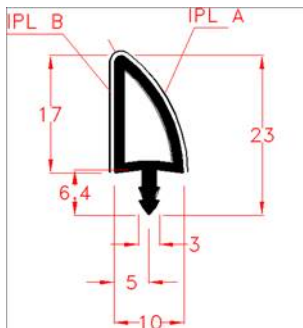

ABS1710TR

Finishes	Plain colour	☒	Available in straight lengths	☒
	Serigraphy	☐	Available on rolls	☐
	Transfer film	☒		
	Mylar metal film	☐		
	Alu wrapping	☐	Accessories available	☒