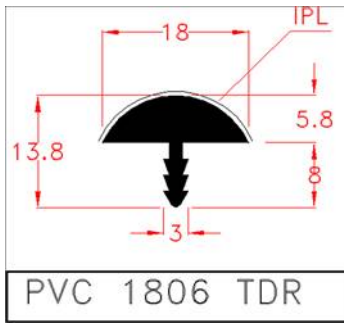

PVC1806TDR

Finishes	Plain colour	☒	Available in straight lengths	☒	
	Serigraphy	☐	Available on rolls	☐	
	Transfer film	☒			
	Mylar metal film	☐			
	Alu wrapping	☐	Accessories available	☐