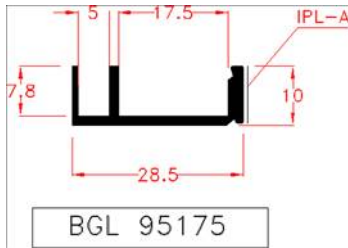

BGL95175

Finishes	Plain colour	☒	Available in straight lengths	☒	
	Serigraphy	☐	Available on rolls	☐	
	Transfer film	☒			
	Mylar metal film	☐			
	Alu wrapping	☒	Accessories available	☐