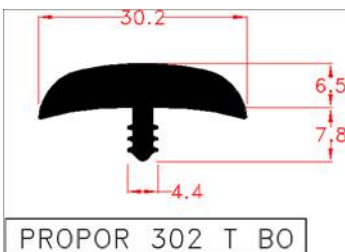

PROPOR302T BO

Finishes	Plain colour	☒	Available in straight lengths	☐
	Serigraphy	☒	Available on rolls	☒
	Transfer film	☐		
	Mylar metal film	☐		
	Alu wrapping	☐	Accessories available	☐