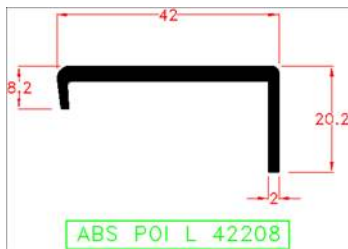

ABS POI L42208

Finishes	Plain colour	☒	Available in straight lengths	☒	
	Serigraphy	☐	Available on rolls	☐	
	Transfer film	☐			
	Mylar metal film	☐			
	Alu wrapping	☐	Accessories available	☐