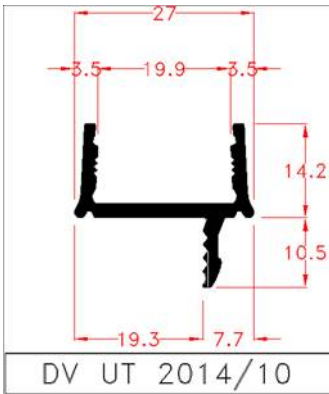

DVUT2014/10

Finishes	Plain colour	☒	Available in straight lengths	☒
	Serigraphy	☐	Available on rolls	☐
	Transfer film	☐		
	Mylar metal film	☐		
	Alu wrapping	☒	Accessories available	☐