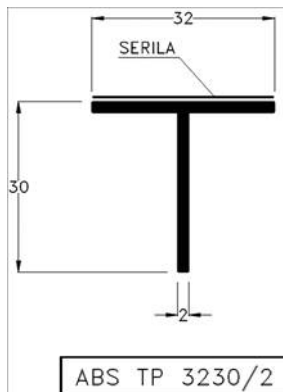

ABS TP 3230/2

ABS TP3230/2

Finishes	Plain colour	☒	Available in straight lengths	☒
	Serigraphy	☒	Available on rolls	☐
	Transfer film	☐		
	Mylar metal film	☐		
	Alu wrapping	☐	Accessories available	☐