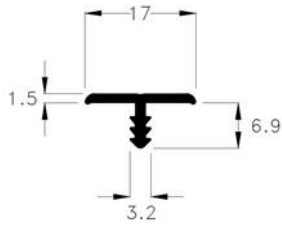

PROPOR PVC 170 T

PROPOR PVC170T

Finishes	Plain colour	☒	Available in straight lengths	☐
	Serigraphy	☐	Available on rolls	☒
	Transfer film	☐		
	Mylar metal film	☐		
	Alu wrapping	☐	Accessories available	☐