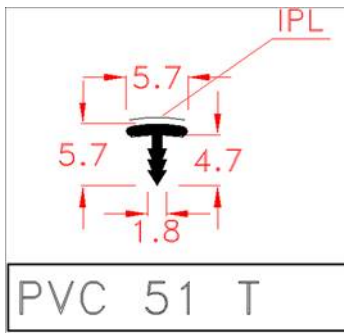

PVC51T

Finishes	Plain colour	☒	Available in straight lengths	☒
	Serigraphy	☐	Available on rolls	☐
	Transfer film	☒		
	Mylar metal film	☐		
	Alu wrapping	☒	Accessories available	☐