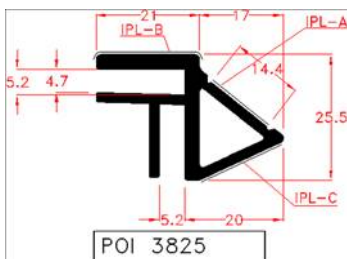

POI3825

Finishes	Plain colour	☒	Available in straight lengths	☒	
	Serigraphy	☐	Available on rolls	☐	
	Transfer film	☒			
	Mylar metal film	☐			
	Alu wrapping	☐	Accessories available	☒