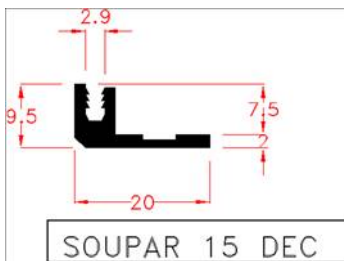

SOUPAR15DEC

Finishes	Plain colour	☒	Available in straight lengths	☒
	Serigraphy	☐	Available on rolls	☐
	Transfer film	☐		
	Mylar metal film	☐		
	Alu wrapping	☐	Accessories available	☐