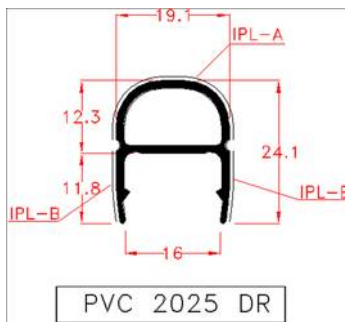

PVC2025DR

Finishes	Plain colour	☒	Available in straight lengths	☒
	Serigraphy	☐	Available on rolls	☐
	Transfer film	☒		
	Mylar metal film	☐		
	Alu wrapping	☒	Accessories available	☐