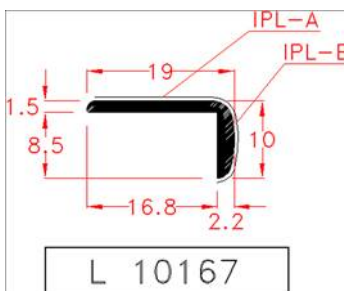

PROPOR L10167

Finishes	Plain colour	☒	Available in straight lengths	☒	
	Serigraphy	☐	Available on rolls	☐	
	Transfer film	☐			
	Mylar metal film	☐			
	Alu wrapping	☐	Accessories available	☐