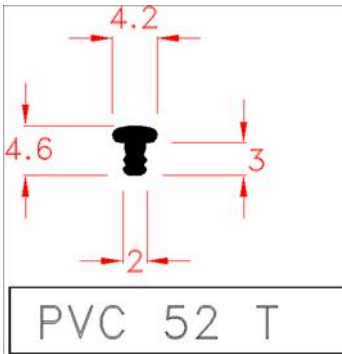

PVC52T

Finishes	Plain colour	☒	Available in straight lengths	☒
	Serigraphy	☐	Available on rolls	☒
	Transfer film	☐		
	Mylar metal film	☐		
	Alu wrapping	☒	Accessories available	☐