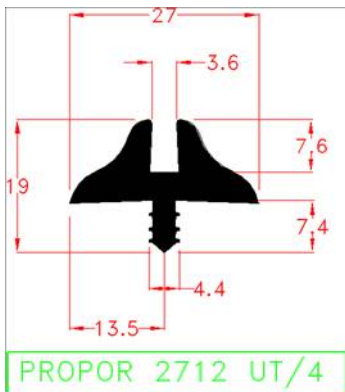

PROPOR2712 UT/4

Finishes	Plain colour	☒	Available in straight lengths	☒	
	Serigraphy	☐	Available on rolls	☐	
	Transfer film	☐			
	Mylar metal film	☐			
	Alu wrapping	☐	Accessories available	☐