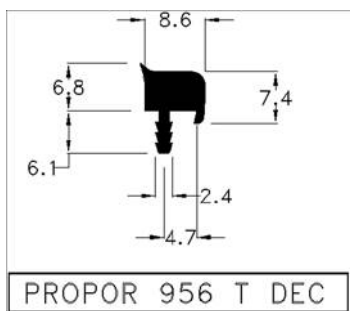

PROPOR956T DEC

Finishes	Plain colour	☒	Available in straight lengths	☒
	Serigraphy	☐	Available on rolls	☒
	Transfer film	☐		
	Mylar metal film	☐		
	Alu wrapping	☐	Accessories available	☐