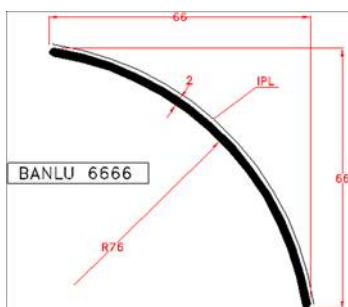

BANLU6666

Finishes	Plain colour	☒	Available in straight lengths	☒
	Serigraphy	☐	Available on rolls	☐
	Transfer film	☒		
	Mylar metal film	☐		
	Alu wrapping	☐	Accessories available	☐