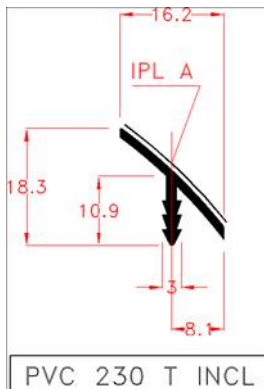

PVC230T INCL

Finishes	Plain colour	☒	Available in straight lengths	☒
	Serigraphy	☐	Available on rolls	☐
	Transfer film	☒		
	Mylar metal film	☐		
	Alu wrapping	☐	Accessories available	☐