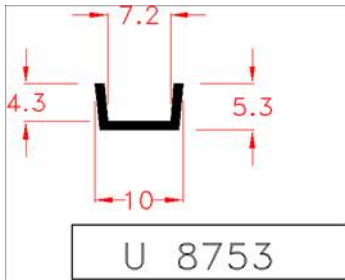

U8753

Finishes	Plain colour	☒	Available in straight lengths	☒	
	Serigraphy	☐	Available on rolls	☐	
	Transfer film	☒			
	Mylar metal film	☐			
	Alu wrapping	☐	Accessories available	☐