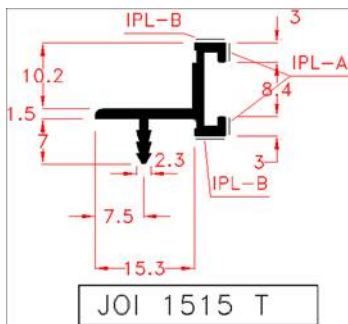

JOI1515T

Finishes	Plain colour	☒	Available in straight lengths	☒	
	Serigraphy	☐	Available on rolls	☐	
	Transfer film	☒			
	Mylar metal film	☐			
	Alu wrapping	☒	Accessories available	☐