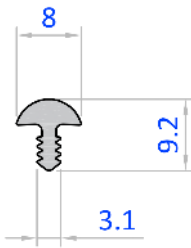

CRICOL PVC84TDR

Finishes	Plain colour	☒	Available in straight lengths	☒	
	Serigraphy	☐	Available on rolls	☐	
	Transfer film	☒			
	Mylar metal film	☒			
	Alu wrapping	☐	Accessories available	☐