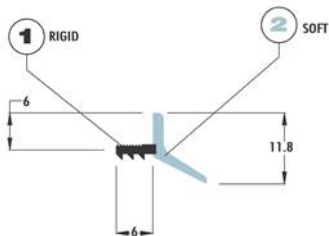

PARECLOSE150T BIDUR/99

Finishes	Plain colour	☒	Available in straight lengths	☒	
	Serigraphy	☐	Available on rolls	☐	
	Transfer film	☐			
	Mylar metal film	☐			
	Alu wrapping	☐	Accessories available	☐