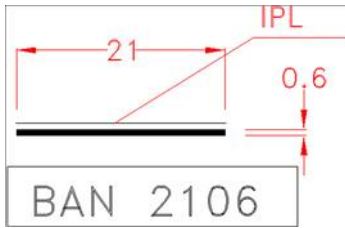

BAN2106+IPL2BU5+NU+PR+R120

Finishes	Plain colour	☐	Available in straight lengths	☐
	Serigraphy	☐	Available on rolls	☒
	Transfer film	☒		
	Mylar metal film	☐		
	Alu wrapping	☐	Accessories available	☐