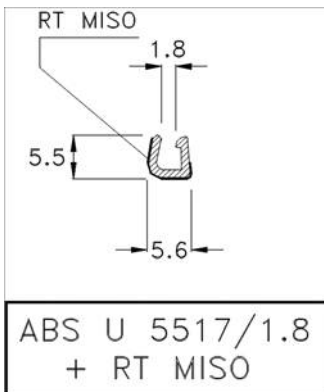

ABS U5517/1.8

Finishes	Plain colour	☐	Available in straight lengths	☒
	Serigraphy	☐	Available on rolls	☐
	Transfer film	☐		
	Mylar metal film	☒		
	Alu wrapping	☐	Accessories available	☐