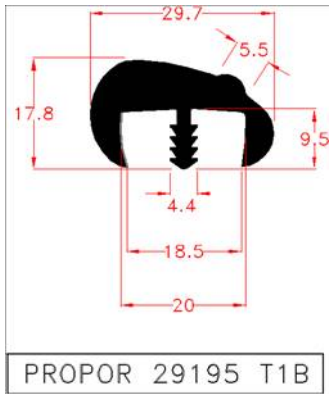

PROPOR29195T1B

Finishes	Plain colour	☒	Available in straight lengths	☒	
	Serigraphy	☐	Available on rolls	☒	
	Transfer film	☐			
	Mylar metal film	☒			
	Alu wrapping	☐	Accessories available	☐