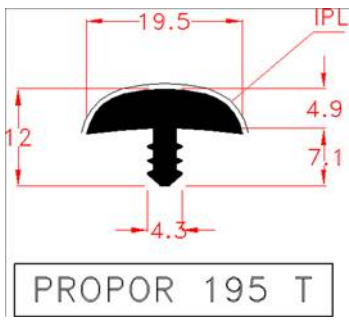

PROPOR195T

Finishes	Plain colour	☒	Available in straight lengths	☒
	Serigraphy	☐	Available on rolls	☒
	Transfer film	☒		
	Mylar metal film	☒		
	Alu wrapping	☐	Accessories available	☐