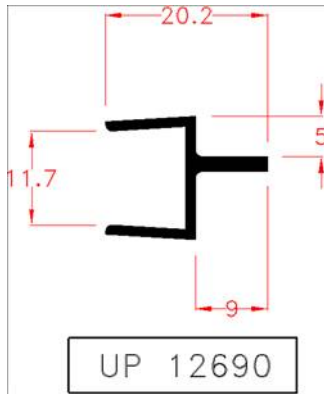

UP12690

Finishes	Plain colour	☒	Available in straight lengths	☒
	Serigraphy	☐	Available on rolls	☐
	Transfer film	☐		
	Mylar metal film	☐		
	Alu wrapping	☐	Accessories available	☐