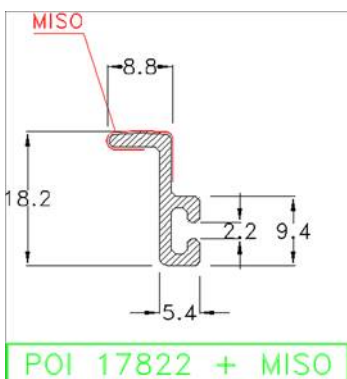

POI17822

Finishes	Plain colour	☒	Available in straight lengths	☒	
	Serigraphy	☐	Available on rolls	☐	
	Transfer film	☐			
	Mylar metal film	☐			
	Alu wrapping	☐	Accessories available	☐