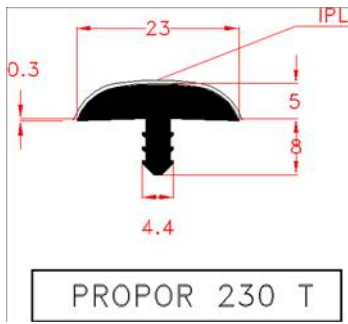

PROPOR230T

Finishes	Plain colour	☒	Available in straight lengths	☒
	Serigraphy	☒	Available on rolls	☒
	Transfer film	☒		
	Mylar metal film	☒		
	Alu wrapping	☐	Accessories available	☐