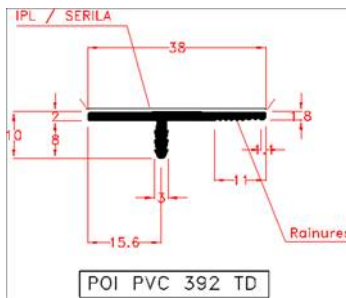

POI PVC392TD

Finishes	Plain colour	☒	Available in straight lengths	☒
	Serigraphy	☐	Available on rolls	☐
	Transfer film	☒		
	Mylar metal film	☐		
	Alu wrapping	☐	Accessories available	☐