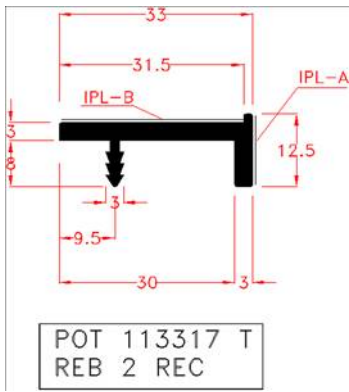

POT113317T REB2 REC

Finishes	Plain colour	☒	Available in straight lengths	☒	
	Serigraphy	☐	Available on rolls	☐	
	Transfer film	☒			
	Mylar metal film	☐			
	Alu wrapping	☒	Accessories available	☐