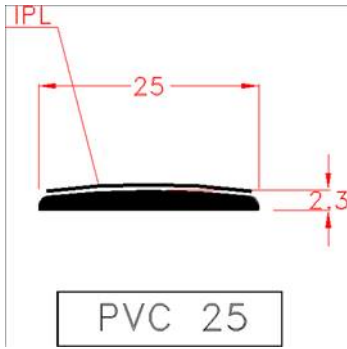

ABS PVC25

Finishes	Plain colour	☒	Available in straight lengths	☒
	Serigraphy	☐	Available on rolls	☐
	Transfer film	☐		
	Mylar metal film	☐		
	Alu wrapping	☐	Accessories available	☐