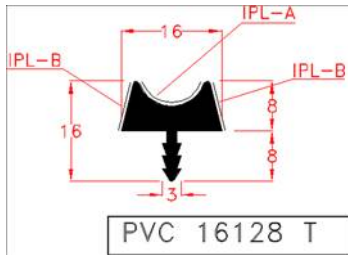

PVC16128T

Finishes	Plain colour	☒	Available in straight lengths	☒
	Serigraphy	☐	Available on rolls	☐
	Transfer film	☒		
	Mylar metal film	☐		
	Alu wrapping	☐	Accessories available	☐