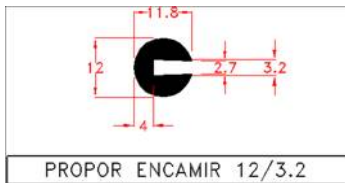

PROPOR7194 ENCAMIR12/3,2

Finishes	Plain colour	☒	Available in straight lengths	☒
	Serigraphy	☐	Available on rolls	☐
	Transfer film	☐		
	Mylar metal film	☐		
	Alu wrapping	☐	Accessories available	☐