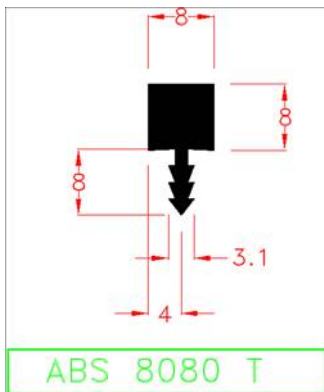

ABS8080 T

Finishes	Plain colour	☒	Available in straight lengths	☒	
	Serigraphy	☐	Available on rolls	☐	
	Transfer film	☐			
	Mylar metal film	☐			
	Alu wrapping	☐	Accessories available	☐