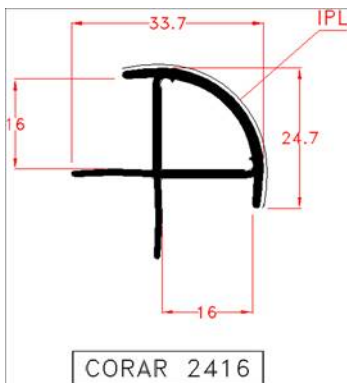

CORAR2416

Finishes	Plain colour	☒	Available in straight lengths	☒
	Serigraphy	☐	Available on rolls	☒
	Transfer film	☒		
	Mylar metal film	☐		
	Alu wrapping	☒	Accessories available	☒