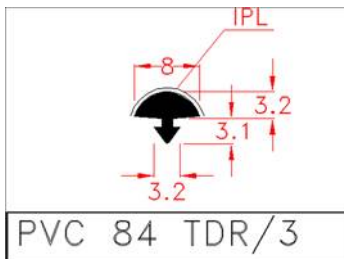

PVC84TDR/3

Finishes	Plain colour	☒	Available in straight lengths	☒	
	Serigraphy	☐	Available on rolls	☐	
	Transfer film	☒			
	Mylar metal film	☒			
	Alu wrapping	☐	Accessories available	☐