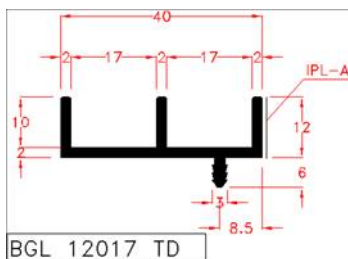

BGL12017TD

Finishes	Plain colour	☒	Available in straight lengths	☒	
	Serigraphy	☐	Available on rolls	☐	
	Transfer film	☒			
	Mylar metal film	☐			
	Alu wrapping	☐	Accessories available	☐