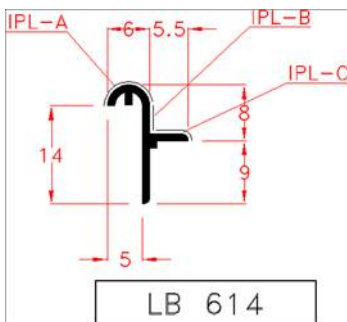

LB614

Finishes	Plain colour	☒	Available in straight lengths	☒
	Serigraphy	☐	Available on rolls	☐
	Transfer film	☒		
	Mylar metal film	☐		
	Alu wrapping	☐	Accessories available	☐