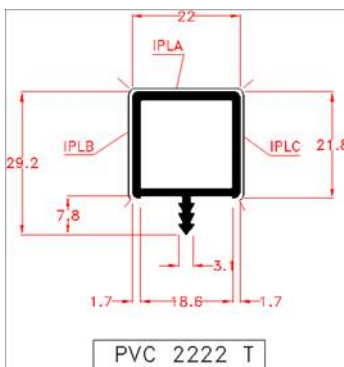

PVC2222TC

Finishes	Plain colour	☒	Available in straight lengths	☒	
	Serigraphy	☐	Available on rolls	☐	
	Transfer film	☒			
	Mylar metal film	☐			
	Alu wrapping	☐	Accessories available	☒