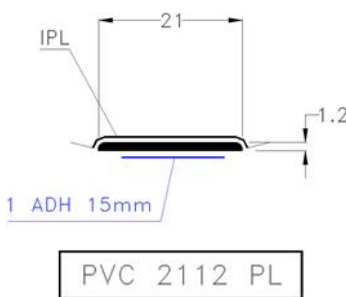

PVC2112 PL

Finishes	Plain colour	☐	Available in straight lengths	☒
	Serigraphy	☐	Available on rolls	☐
	Transfer film	☐		
	Mylar metal film	☒		
	Alu wrapping	☐	Accessories available	☐