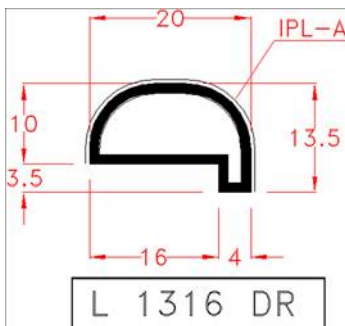

L1316DR

Finishes	Plain colour	☒	Available in straight lengths	☒
	Serigraphy	☐	Available on rolls	☐
	Transfer film	☒		
	Mylar metal film	☐		
	Alu wrapping	☐	Accessories available	☒