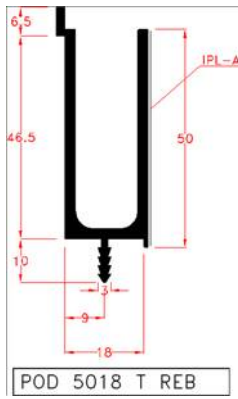

POD5018T REB

Finishes	Plain colour	☒	Available in straight lengths	☒
	Serigraphy	☐	Available on rolls	☐
	Transfer film	☒		
	Mylar metal film	☐		
	Alu wrapping	☒	Accessories available	☒