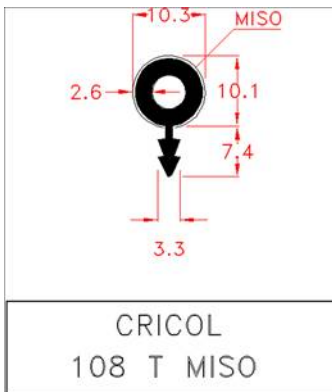

CRICOL108T

Finishes	Plain colour	☐	Available in straight lengths	☒	
	Serigraphy	☐	Available on rolls	☒	
	Transfer film	☐			
	Mylar metal film	☒			
	Alu wrapping	☐	Accessories available	☐