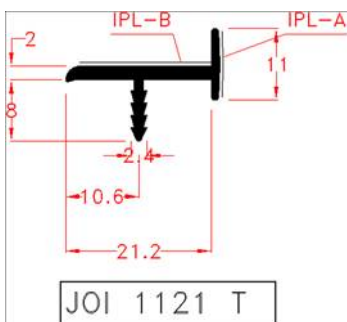

JOI1121T

Finishes	Plain colour	☒	Available in straight lengths	☒	
	Serigraphy	☐	Available on rolls	☐	
	Transfer film	☒			
	Mylar metal film	☐			
	Alu wrapping	☒	Accessories available	☐