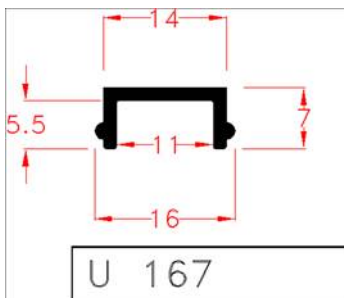

U167

Finishes	Plain colour	☒	Available in straight lengths	☒	
	Serigraphy	☐	Available on rolls	☐	
	Transfer film	☐			
	Mylar metal film	☐			
	Alu wrapping	☐	Accessories available	☐