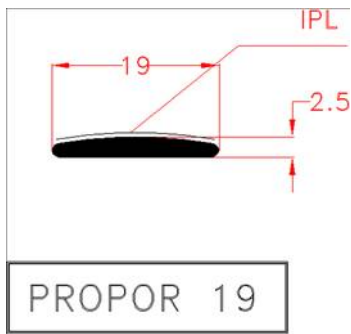

PROPOR19

Finishes	Plain colour	☒	Available in straight lengths	☒
	Serigraphy	☐	Available on rolls	☒
	Transfer film	☒		
	Mylar metal film	☒		
	Alu wrapping	☐	Accessories available	☐