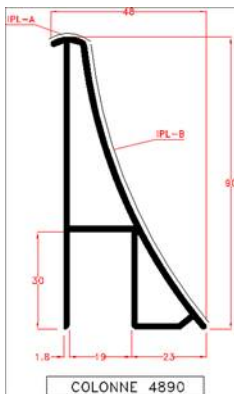

COLONNE4890

Finishes	Plain colour	☒	Available in straight lengths	☒	
	Serigraphy	☐	Available on rolls	☐	
	Transfer film	☒			
	Mylar metal film	☐			
	Alu wrapping	☒	Accessories available	☒