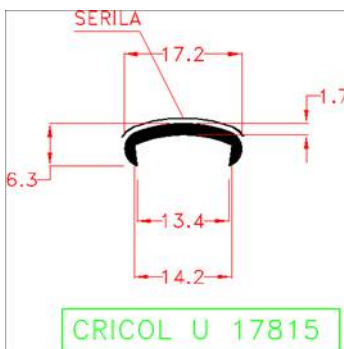

CRICOL U17815

Finishes	Plain colour	☒	Available in straight lengths	☒
	Serigraphy	☐	Available on rolls	☒
	Transfer film	☐		
	Mylar metal film	☐		
	Alu wrapping	☐	Accessories available	☐