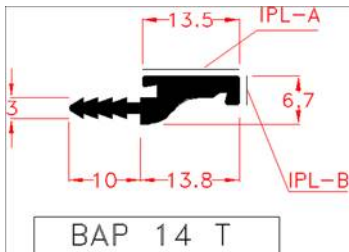

BAP14T

Finishes	Plain colour	☒	Available in straight lengths	☒	
	Serigraphy	☐	Available on rolls	☐	
	Transfer film	☒			
	Mylar metal film	☐			
	Alu wrapping	☒	Accessories available	☐