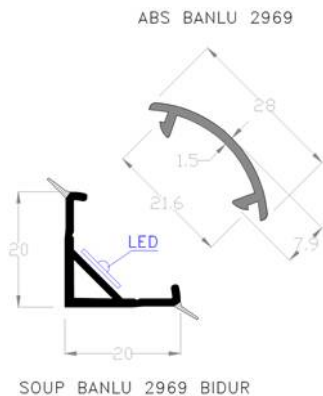

BANLU2969+IPLTSF+PR

Finishes	Plain colour	☒	Available in straight lengths	☒
	Serigraphy	☐	Available on rolls	☐
	Transfer film	☐		
	Mylar metal film	☐		
	Alu wrapping	☐	Accessories available	☐