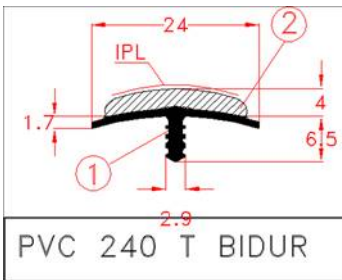

PVC240T BIDUR

Finishes	Plain colour	☒	Available in straight lengths	☒	
	Serigraphy	☐	Available on rolls	☒	
	Transfer film	☒			
	Mylar metal film	☐			
	Alu wrapping	☐	Accessories available	☐