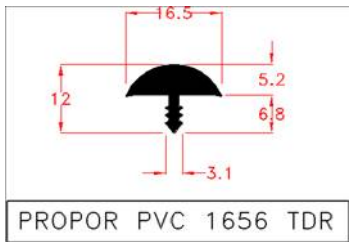

PROPOR PVC1656TDR

Finishes	Plain colour	☒	Available in straight lengths	☐	
	Serigraphy	☐	Available on rolls	☒	
	Transfer film	☐			
	Mylar metal film	☐			
	Alu wrapping	☐	Accessories available	☐