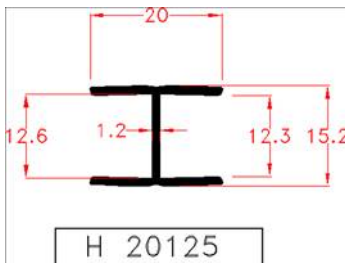

H20125

Finishes	Plain colour	☒	Available in straight lengths	☒
	Serigraphy	☒	Available on rolls	☐
	Transfer film	☐		
	Mylar metal film	☐		
	Alu wrapping	☐	Accessories available	☐