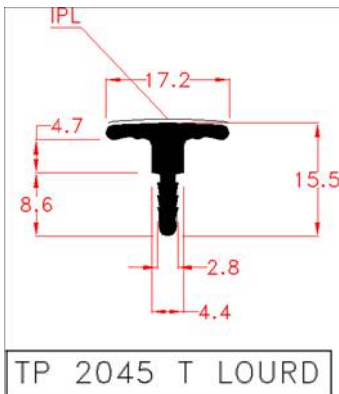

TP2045T LOURD

Finishes	Plain colour	☒	Available in straight lengths	☒	
	Serigraphy	☐	Available on rolls	☐	
	Transfer film	☒			
	Mylar metal film	☐			
	Alu wrapping	☐	Accessories available	☐