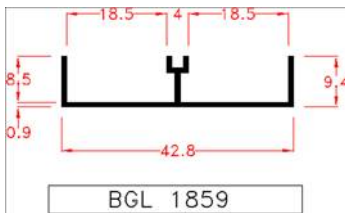

BGL1859

Finishes	Plain colour	☒	Available in straight lengths	☒
	Serigraphy	☐	Available on rolls	☐
	Transfer film	☐		
	Mylar metal film	☐		
	Alu wrapping	☐	Accessories available	☐