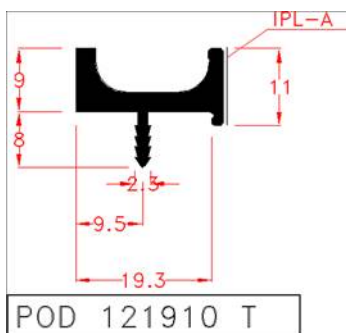

POD121910T

Finishes	Plain colour	☒	Available in straight lengths	☒	
	Serigraphy	☐	Available on rolls	☐	
	Transfer film	☒			
	Mylar metal film	☐			
	Alu wrapping	☒	Accessories available	☐