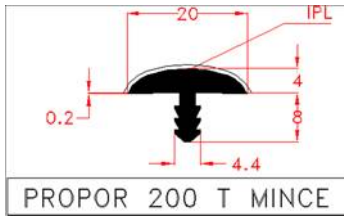

PROPOR200T MINCE

Finishes	Plain colour	☒	Available in straight lengths	☒
	Serigraphy	☒	Available on rolls	☒
	Transfer film	☒		
	Mylar metal film	☒		
	Alu wrapping	☐	Accessories available	☐