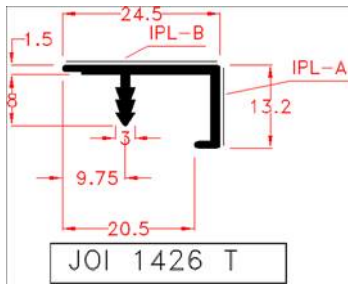

JOI1426T

Finishes	Plain colour	☒	Available in straight lengths	☒	
	Serigraphy	☐	Available on rolls	☐	
	Transfer film	☒			
	Mylar metal film	☐			
	Alu wrapping	☒	Accessories available	☐