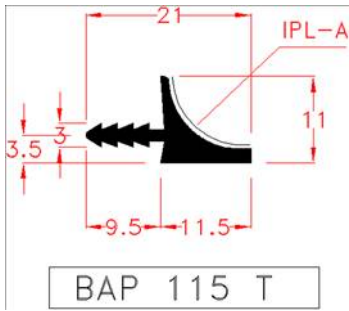

BAP115T

Finishes	Plain colour	☒	Available in straight lengths	☒	
	Serigraphy	☐	Available on rolls	☐	
	Transfer film	☒			
	Mylar metal film	☐			
	Alu wrapping	☐	Accessories available	☐