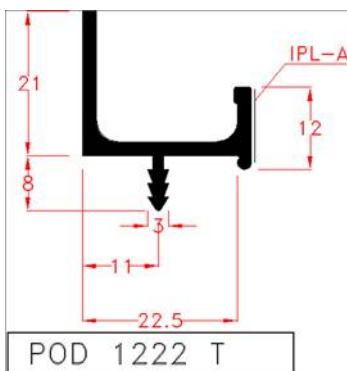

POD1222T

Finishes	Plain colour	☒	Available in straight lengths	☒	
	Serigraphy	☐	Available on rolls	☐	
	Transfer film	☒			
	Mylar metal film	☐			
	Alu wrapping	☒	Accessories available	☐