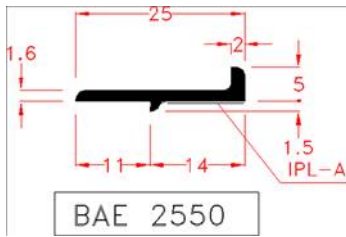

BAE2550

Finishes	Plain colour	☒	Available in straight lengths	☒	
	Serigraphy	☐	Available on rolls	☐	
	Transfer film	☐			
	Mylar metal film	☐			
	Alu wrapping	☐	Accessories available	☐