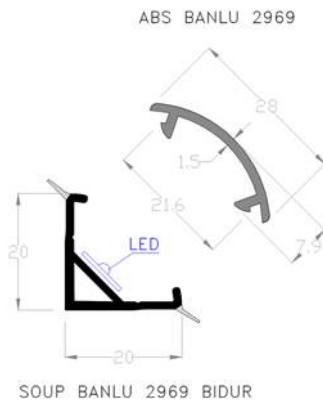

BANLU2969+NU

Finishes	Plain colour	☒	Available in straight lengths	☒
	Serigraphy	☐	Available on rolls	☐
	Transfer film	☐		
	Mylar metal film	☐		
	Alu wrapping	☐	Accessories available	☐