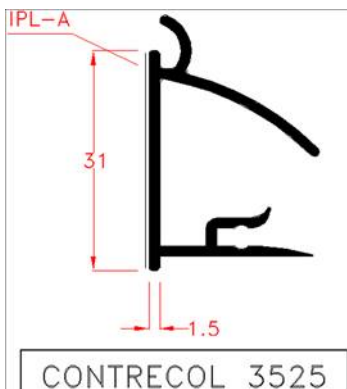

CONTRECOL3525

Finishes	Plain colour	☒	Available in straight lengths	☒	
	Serigraphy	☐	Available on rolls	☐	
	Transfer film	☒			
	Mylar metal film	☐			
	Alu wrapping	☒	Accessories available	☐