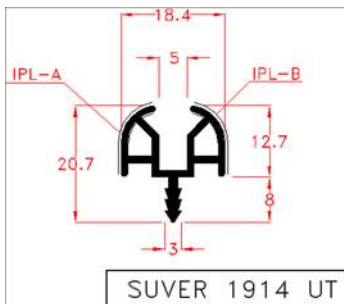

SUVER1914UT

Finishes	Plain colour	☒	Available in straight lengths	☒	
	Serigraphy	☐	Available on rolls	☐	
	Transfer film	☒			
	Mylar metal film	☐			
	Alu wrapping	☒	Accessories available	☒