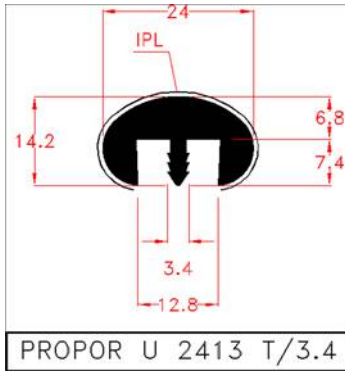

PROPOR U2413T/3.4

Finishes	Plain colour	☒	Available in straight lengths	☒	
	Serigraphy	☐	Available on rolls	☐	
	Transfer film	☒			
	Mylar metal film	☐			
	Alu wrapping	☐	Accessories available	☐