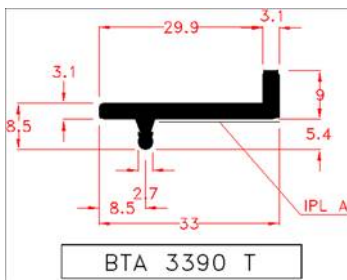

BTA3390T

BTA 3390 T

Finishes	Plain colour	☒	Available in straight lengths	☒
	Serigraphy	☐	Available on rolls	☐
	Transfer film	☒		
	Mylar metal film	☐		
	Alu wrapping	☐	Accessories available	☐