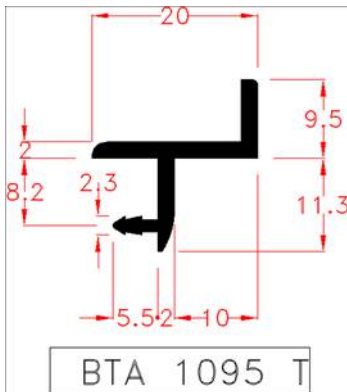

BTA1095T

Finishes	Plain colour	☒	Available in straight lengths	☒	
	Serigraphy	☐	Available on rolls	☐	
	Transfer film	☐			
	Mylar metal film	☐			
	Alu wrapping	☐	Accessories available	☐