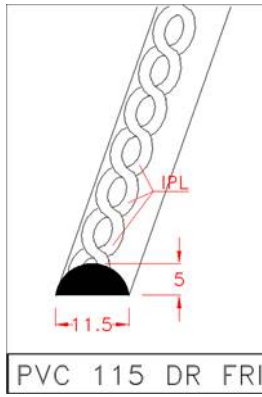

PVC115DR FRI

Finishes	Plain colour	☒	Available in straight lengths	☒
	Serigraphy	☐	Available on rolls	☐
	Transfer film	☒		
	Mylar metal film	☐		
	Alu wrapping	☐	Accessories available	☐