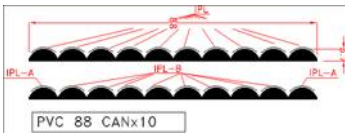

PVC88CANX10

Finishes	Plain colour	☒	Available in straight lengths	☒	
	Serigraphy	☐	Available on rolls	☐	
	Transfer film	☒			
	Mylar metal film	☐			
	Alu wrapping	☐	Accessories available	☐