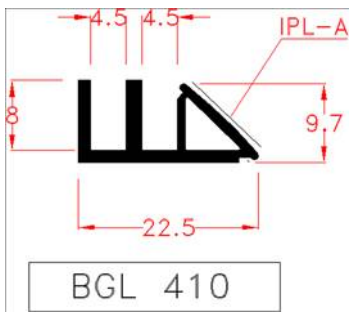

BGL410

Finishes	Plain colour	☒	Available in straight lengths	☒
	Serigraphy	☐	Available on rolls	☐
	Transfer film	☒		
	Mylar metal film	☐		
	Alu wrapping	☒	Accessories available	☐