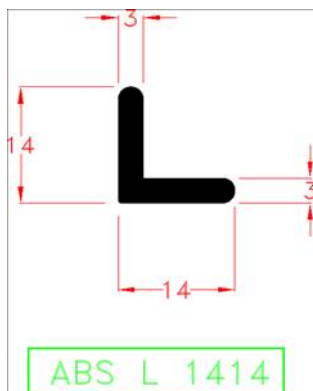

ABS L1414

Finishes	Plain colour	☒	Available in straight lengths	☒
	Serigraphy	☐	Available on rolls	☐
	Transfer film	☐		
	Mylar metal film	☐		
	Alu wrapping	☐	Accessories available	☐