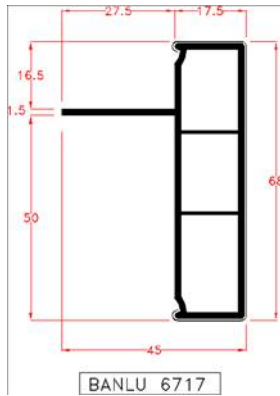

BANLU6717+METAL(0.45)

Finishes	Plain colour	☐	Available in straight lengths	☒
	Serigraphy	☐	Available on rolls	☐
	Transfer film	☐		
	Mylar metal film	☐		
	Alu wrapping	☒	Accessories available	☐