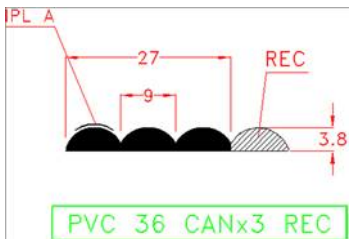

PVC36CANX3REC

Finishes	Plain colour	☐	Available in straight lengths	☒
	Serigraphy	☐	Available on rolls	☐
	Transfer film	☒		
	Mylar metal film	☐		
	Alu wrapping	☐	Accessories available	☐