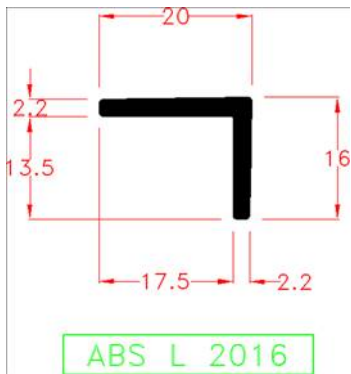

ABS L2016

Finishes	Plain colour	☒	Available in straight lengths	☒	
	Serigraphy	☐	Available on rolls	☐	
	Transfer film	☒			
	Mylar metal film	☐			
	Alu wrapping	☐	Accessories available	☐