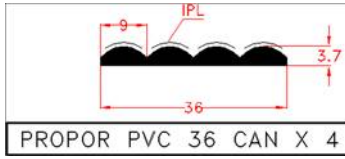

PROPOR PVC36CANX4

Finishes	Plain colour	☒	Available in straight lengths	☒	
	Serigraphy	☐	Available on rolls	☒	
	Transfer film	☒			
	Mylar metal film	☐			
	Alu wrapping	☐	Accessories available	☐