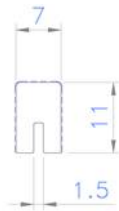

ABS1107/08

Finishes	Plain colour	☐	Available in straight lengths	☒
	Serigraphy	☐	Available on rolls	☐
	Transfer film	☐		
	Mylar metal film	☒		
	Alu wrapping	☐	Accessories available	☐