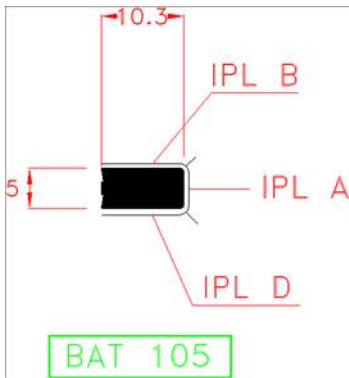

BAT105

Finishes	Plain colour	☒	Available in straight lengths	☒
	Serigraphy	☐	Available on rolls	☐
	Transfer film	☒		
	Mylar metal film	☐		
	Alu wrapping	☐	Accessories available	☐