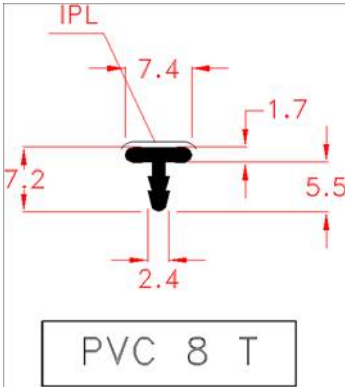

PVC88CANX10

Finishes	Plain colour	☒	Available in straight lengths	☒	
	Serigraphy	☐	Available on rolls	☐	
	Transfer film	☒			
	Mylar metal film	☐			
	Alu wrapping	☐	Accessories available	☐	

PVC8T

Finishes	Plain colour	☒	Available in straight lengths	☒	
	Serigraphy	☐	Available on rolls	☐	
	Transfer film	☒			
	Mylar metal film	☒			
	Alu wrapping	☒	Accessories available	☐