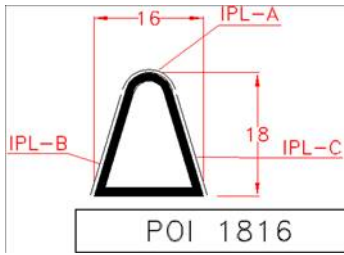

POI1816

Finishes	Plain colour	☒	Available in straight lengths	☒	
	Serigraphy	☐	Available on rolls	☐	
	Transfer film	☒			
	Mylar metal film	☐			
	Alu wrapping	☐	Accessories available	☒