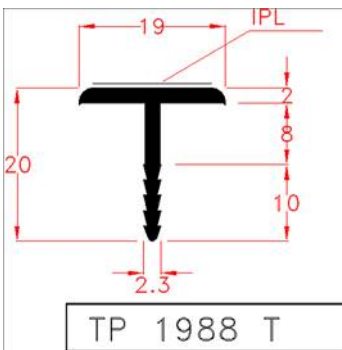

TP 1988 T

ABS TP1988T

Finishes	Plain colour	☒	Available in straight lengths	☒
	Serigraphy	☐	Available on rolls	☐
	Transfer film	☐		
	Mylar metal film	☐		
	Alu wrapping	☐	Accessories available	☐