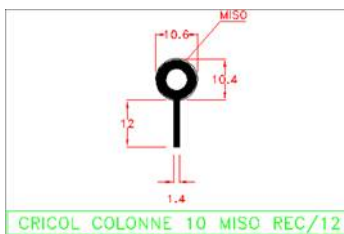

CRICOL COLONNE10REC/12

Finishes	Plain colour	☐	Available in straight lengths	☒	
	Serigraphy	☐	Available on rolls	☒	
	Transfer film	☐			
	Mylar metal film	☒			
	Alu wrapping	☐	Accessories available	☒