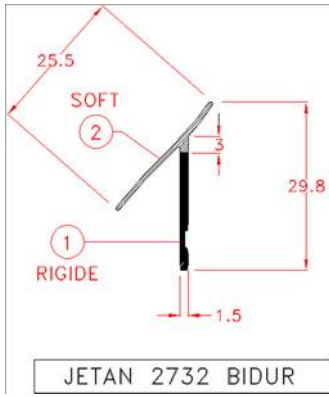

JETAN2732BIDUR

Finishes	Plain colour	☒	Available in straight lengths	☒
	Serigraphy	☐	Available on rolls	☐
	Transfer film	☐		
	Mylar metal film	☐		
	Alu wrapping	☐	Accessories available	☐