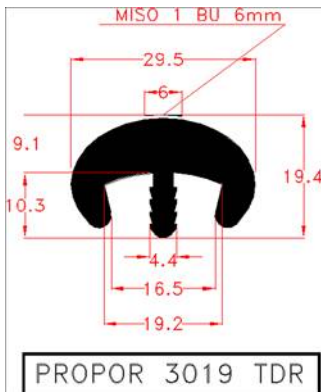

PROPOR3019TDR

Finishes	Plain colour	☒	Available in straight lengths	☒
	Serigraphy	☐	Available on rolls	☒
	Transfer film	☒		
	Mylar metal film	☒		
	Alu wrapping	☐	Accessories available	☐