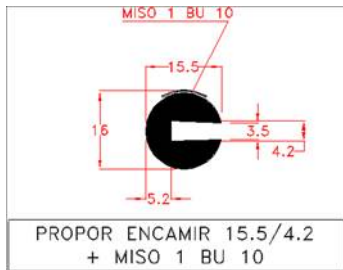

PROPOR ENCA15,5/4,2

Finishes	Plain colour	☒	Available in straight lengths	☒
	Serigraphy	☐	Available on rolls	☐
	Transfer film	☐		
	Mylar metal film	☐		
	Alu wrapping	☐	Accessories available	☐