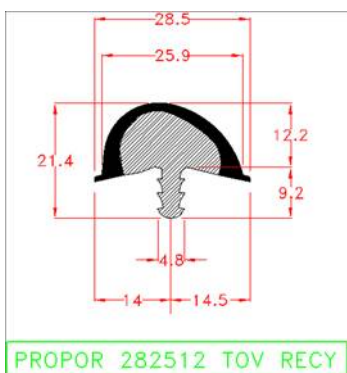

PROPOR282512TOV/RECY

Finishes	Plain colour	☒	Available in straight lengths	☐	
	Serigraphy	☐	Available on rolls	☒	
	Transfer film	☐			
	Mylar metal film	☐			
	Alu wrapping	☐	Accessories available	☐