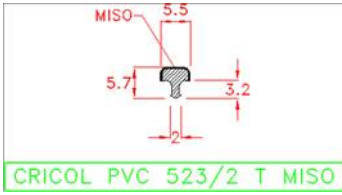

CRICOL PVC523/2T

Finishes	Plain colour	☐	Available in straight lengths	☒	
	Serigraphy	☐	Available on rolls	☐	
	Transfer film	☐			
	Mylar metal film	☒			
	Alu wrapping	☐	Accessories available	☐