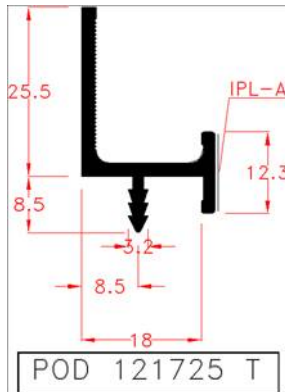

POD121725T

Finishes	Plain colour	☒	Available in straight lengths	☒	
	Serigraphy	☐	Available on rolls	☐	
	Transfer film	☒			
	Mylar metal film	☐			
	Alu wrapping	☒	Accessories available	☐