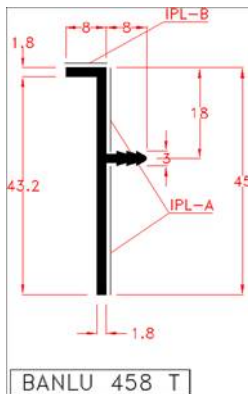

BANLU458T

Finishes	Plain colour	☒	Available in straight lengths	☒
	Serigraphy	☐	Available on rolls	☐
	Transfer film	☒		
	Mylar metal film	☐		
	Alu wrapping	☐	Accessories available	☐