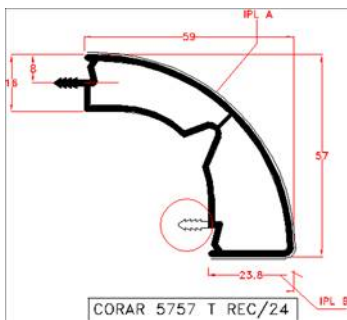

CORAR5757T REC/24

Finishes	Plain colour	☐	Available in straight lengths	☒	
	Serigraphy	☐	Available on rolls	☐	
	Transfer film	☒			
	Mylar metal film	☐			
	Alu wrapping	☒	Accessories available	☐