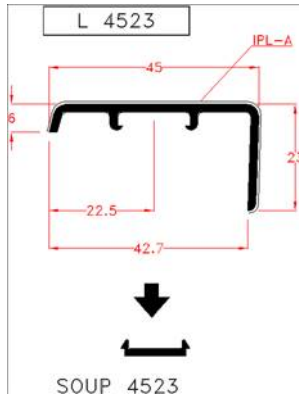

L4523

Finishes	Plain colour	☒	Available in straight lengths	☒
	Serigraphy	☐	Available on rolls	☐
	Transfer film	☒		
	Mylar metal film	☐		
	Alu wrapping	☐	Accessories available	☒