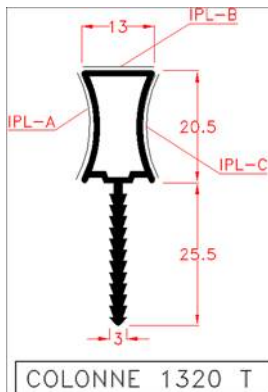

COLONNE1320T

Finishes	Plain colour	☒	Available in straight lengths	☒	
	Serigraphy	☐	Available on rolls	☐	
	Transfer film	☒			
	Mylar metal film	☐			
	Alu wrapping	☒	Accessories available	☒