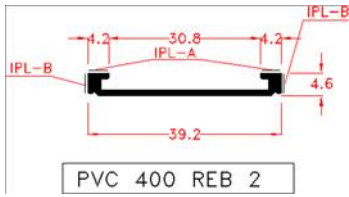

PVC400REB2

Finishes	Plain colour	☒	Available in straight lengths	☒	
	Serigraphy	☐	Available on rolls	☐	
	Transfer film	☒			
	Mylar metal film	☐			
	Alu wrapping	☒	Accessories available	☒