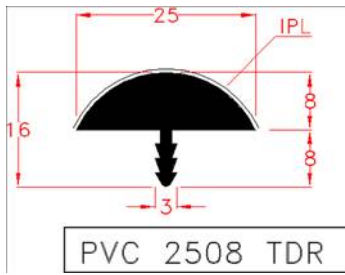

PVC2508TDR

Finishes	Plain colour	☒	Available in straight lengths	☒	
	Serigraphy	☐	Available on rolls	☐	
	Transfer film	☒			
	Mylar metal film	☐			
	Alu wrapping	☐	Accessories available	☐