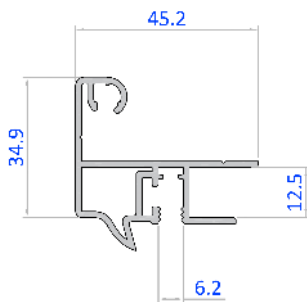

FRON35125/6

Finishes	Plain colour	☐	Available in straight lengths	☒
	Serigraphy	☐	Available on rolls	☐
	Transfer film	☒		
	Mylar metal film	☐		
	Alu wrapping	☐	Accessories available	☐