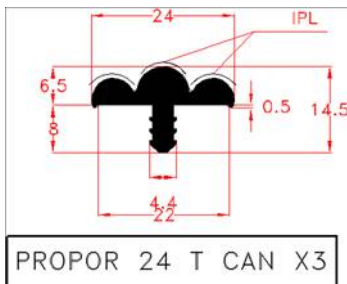

PROPOR24T CANX3

Finishes	Plain colour	☒	Available in straight lengths	☒	
	Serigraphy	☐	Available on rolls	☒	
	Transfer film	☐			
	Mylar metal film	☒			
	Alu wrapping	☐	Accessories available	☐