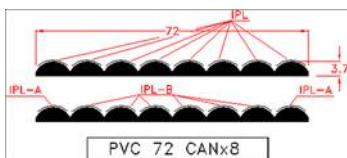

PVC72CANX8

Finishes	Plain colour	☒	Available in straight lengths	☒	
	Serigraphy	☐	Available on rolls	☐	
	Transfer film	☒			
	Mylar metal film	☐			
	Alu wrapping	☐	Accessories available	☐