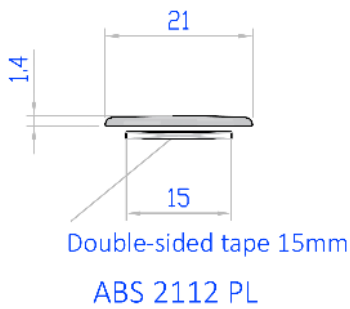

ABS2112 PL

Finishes	Plain colour	☒	Available in straight lengths	☒
	Serigraphy	☐	Available on rolls	☐
	Transfer film	☒		
	Mylar metal film	☐		
	Alu wrapping	☐	Accessories available	☐