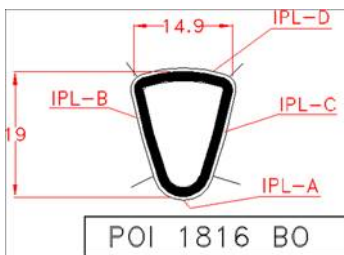

POI1816BO

Finishes	Plain colour	☒	Available in straight lengths	☒	
	Serigraphy	☐	Available on rolls	☐	
	Transfer film	☒			
	Mylar metal film	☐			
	Alu wrapping	☐	Accessories available	☐