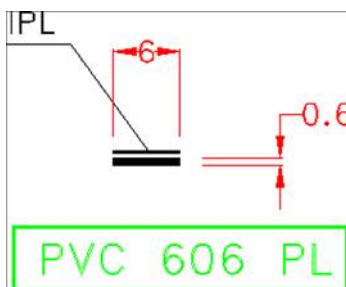

PVC606PL

Finishes	Plain colour	☒	Available in straight lengths	☒
	Serigraphy	☐	Available on rolls	☐
	Transfer film	☒		
	Mylar metal film	☒		
	Alu wrapping	☐	Accessories available	☐