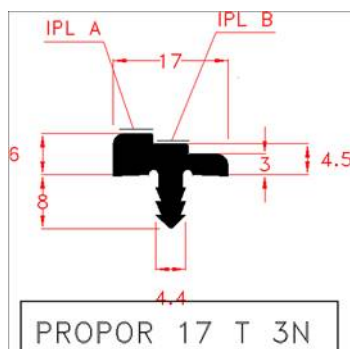

PROPOR17T3N

Finishes	Plain colour	☒	Available in straight lengths	☒
	Serigraphy	☐	Available on rolls	☒
	Transfer film	☐		
	Mylar metal film	☒		
	Alu wrapping	☐	Accessories available	☐