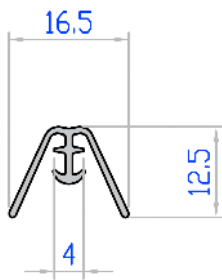

CLIPO 13190

CLIPO13190

Finishes	Plain colour	☒	Available in straight lengths	☒	
	Serigraphy	☐	Available on rolls	☐	
	Transfer film	☐			
	Mylar metal film	☐			
	Alu wrapping	☐	Accessories available	☐