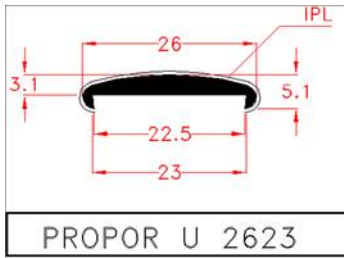

PROPOR U2623

Finishes	Plain colour	☒	Available in straight lengths	☒
	Serigraphy	☐	Available on rolls	☒
	Transfer film	☒		
	Mylar metal film	☒		
	Alu wrapping	☐	Accessories available	☐