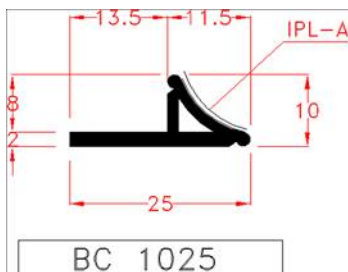

BC1025

Finishes	Plain colour	☒	Available in straight lengths	☒
	Serigraphy	☐	Available on rolls	☐
	Transfer film	☒		
	Mylar metal film	☐		
	Alu wrapping	☒	Accessories available	☐