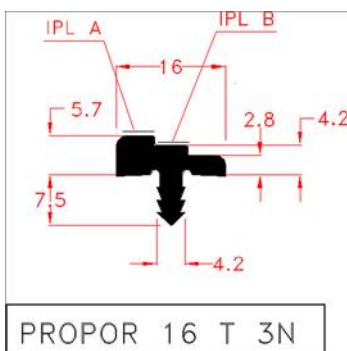

PROPOR16T3N

Finishes	Plain colour	☒	Available in straight lengths	☒
	Serigraphy	☐	Available on rolls	☒
	Transfer film	☐		
	Mylar metal film	☒		
	Alu wrapping	☐	Accessories available	☐