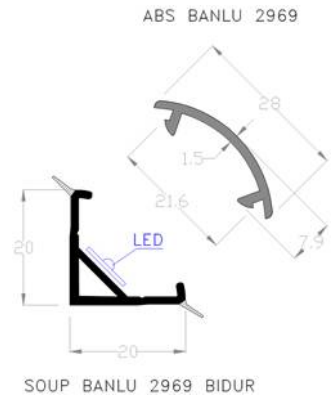

ABSCRI BANLU2969

Finishes	Plain colour	☐	Available in straight lengths	☒
	Serigraphy	☐	Available on rolls	☐
	Transfer film	☒		
	Mylar metal film	☐		
	Alu wrapping	☐	Accessories available	☐