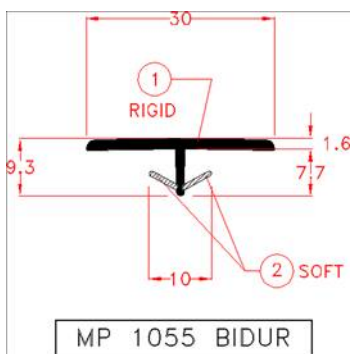

MP1055BIDUR

Finishes	Plain colour	☒	Available in straight lengths	☒	
	Serigraphy	☐	Available on rolls	☐	
	Transfer film	☐			
	Mylar metal film	☐			
	Alu wrapping	☐	Accessories available	☐