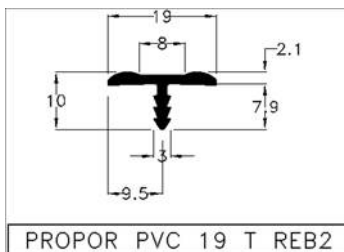

PROPOR PVC19T REB2

Finishes	Plain colour	☒	Available in straight lengths	☒
	Serigraphy	☐	Available on rolls	☐
	Transfer film	☐		
	Mylar metal film	☐		
	Alu wrapping	☐	Accessories available	☐