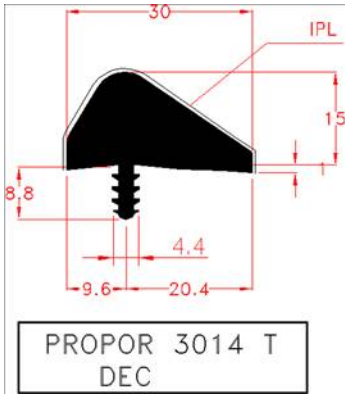

PROPOR3014T DEC

Finishes	Plain colour	☒	Available in straight lengths	☒
	Serigraphy	☐	Available on rolls	☒
	Transfer film	☒		
	Mylar metal film	☒		
	Alu wrapping	☐	Accessories available	☐