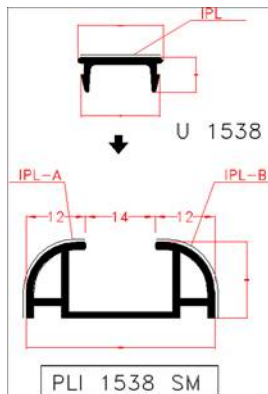

PLI1538SM

Finishes	Plain colour	☒	Available in straight lengths	☒
	Serigraphy	☐	Available on rolls	☐
	Transfer film	☒		
	Mylar metal film	☐		
	Alu wrapping	☐	Accessories available	☒