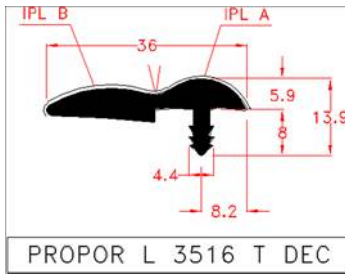

PROPOR L3516T DEC

Finishes	Plain colour	☒	Available in straight lengths	☒	
	Serigraphy	☒	Available on rolls	☒	
	Transfer film	☒			
	Mylar metal film	☒			
	Alu wrapping	☐	Accessories available	☐