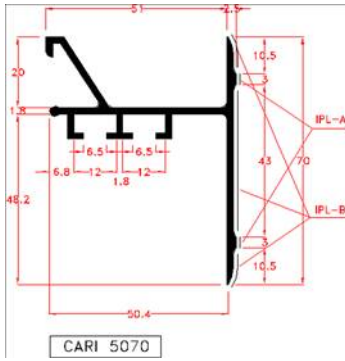

CARI5070

Finishes	Plain colour	☒	Available in straight lengths	☒	
	Serigraphy	☐	Available on rolls	☐	
	Transfer film	☒			
	Mylar metal film	☐			
	Alu wrapping	☐	Accessories available	☒