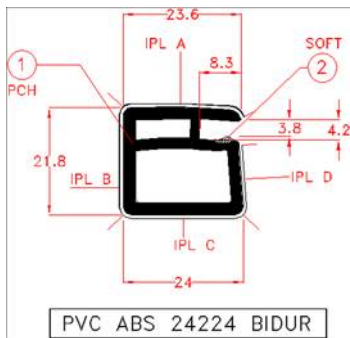

PVC ABS24224 BIDUR

Finishes	Plain colour	☐	Available in straight lengths	☒
	Serigraphy	☐	Available on rolls	☐
	Transfer film	☒		
	Mylar metal film	☐		
	Alu wrapping	☐	Accessories available	☐