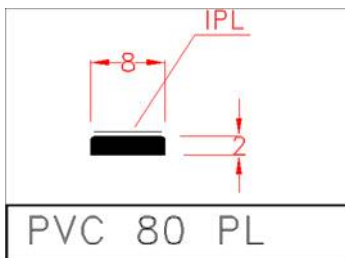

PVC80PL

Finishes	Plain colour	☒	Available in straight lengths	☒	
	Serigraphy	☒	Available on rolls	☐	
	Transfer film	☒			
	Mylar metal film	☒			
	Alu wrapping	☐	Accessories available	☐