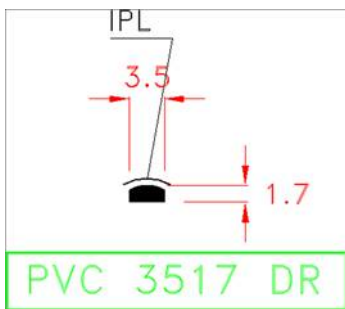

PVC3517DR

Finishes	Plain colour	☒	Available in straight lengths	☒
	Serigraphy	☐	Available on rolls	☐
	Transfer film	☐		
	Mylar metal film	☐		
	Alu wrapping	☐	Accessories available	☐