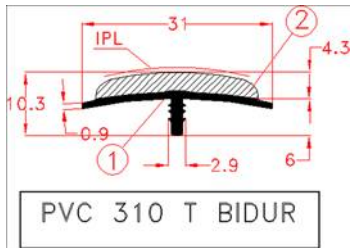

PVC310T BIDUR

Finishes	Plain colour	☒	Available in straight lengths	☒	
	Serigraphy	☐	Available on rolls	☒	
	Transfer film	☒			
	Mylar metal film	☐			
	Alu wrapping	☐	Accessories available	☐