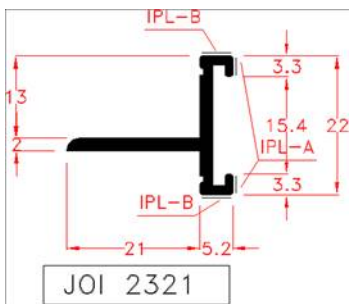

JOI2321

Finishes	Plain colour	☒	Available in straight lengths	☒
	Serigraphy	☐	Available on rolls	☐
	Transfer film	☒		
	Mylar metal film	☐		
	Alu wrapping	☒	Accessories available	☐