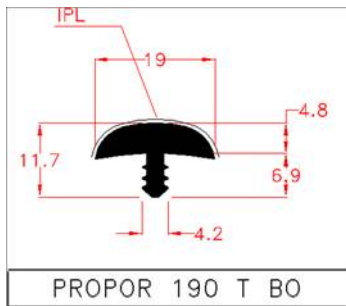

PROPOR190T BO

Finishes	Plain colour	☒	Available in straight lengths	☒	
	Serigraphy	☒	Available on rolls	☒	
	Transfer film	☒			
	Mylar metal film	☐			
	Alu wrapping	☐	Accessories available	☐