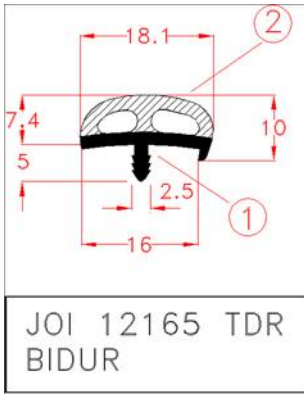

JOI12165TDR BIDUR

Finishes	Plain colour	☒	Available in straight lengths	☒	
	Serigraphy	☐	Available on rolls	☐	
	Transfer film	☐			
	Mylar metal film	☐			
	Alu wrapping	☐	Accessories available	☐