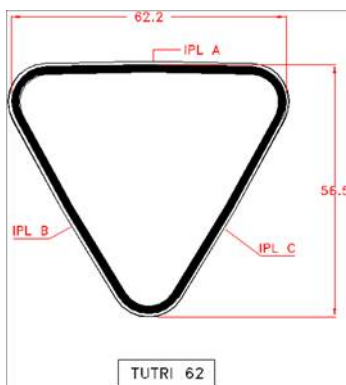

TUTRI62

Finishes	Plain colour	☒	Available in straight lengths	☒
	Serigraphy	☐	Available on rolls	☐
	Transfer film	☒		
	Mylar metal film	☐		
	Alu wrapping	☐	Accessories available	☐