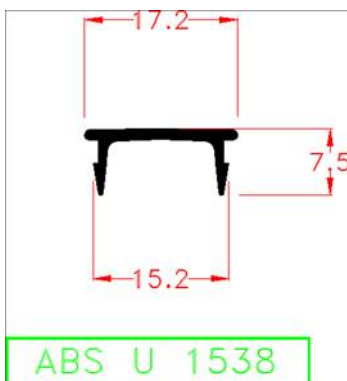

ABS U1538

Finishes	Plain colour	☒	Available in straight lengths	☒	
	Serigraphy	☐	Available on rolls	☐	
	Transfer film	☒			
	Mylar metal film	☐			
	Alu wrapping	☐	Accessories available	☐