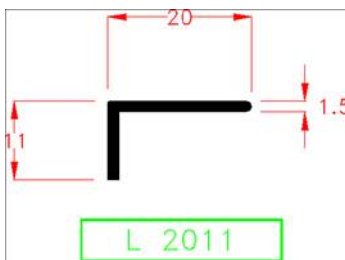

L2011

Finishes	Plain colour	☒	Available in straight lengths	☒
	Serigraphy	☐	Available on rolls	☐
	Transfer film	☐		
	Mylar metal film	☐		
	Alu wrapping	☐	Accessories available	☐