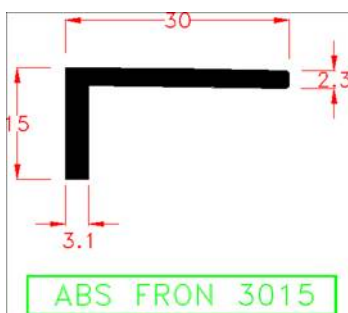

ABS FRON3015

Finishes	Plain colour	☒	Available in straight lengths	☒
	Serigraphy	☐	Available on rolls	☐
	Transfer film	☐		
	Mylar metal film	☐		
	Alu wrapping	☐	Accessories available	☐