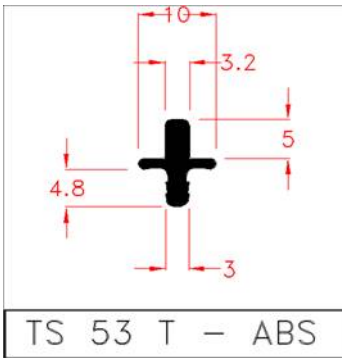

TS53TREC

Finishes	Plain colour	☒	Available in straight lengths	☒
	Serigraphy	☐	Available on rolls	☐
	Transfer film	☐		
	Mylar metal film	☐		
	Alu wrapping	☐	Accessories available	☐