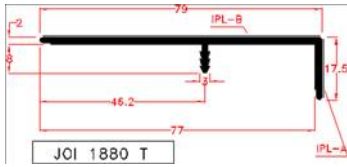

JOI1880T

Finishes	Plain colour	☒	Available in straight lengths	☒	
	Serigraphy	☐	Available on rolls	☐	
	Transfer film	☒			
	Mylar metal film	☐			
	Alu wrapping	☒	Accessories available	☐