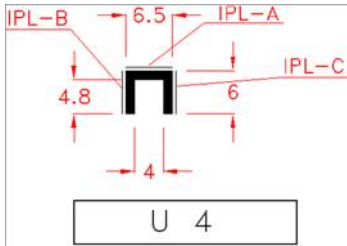

U4

Finishes	Plain colour	☒	Available in straight lengths	☒	
	Serigraphy	☐	Available on rolls	☐	
	Transfer film	☒			
	Mylar metal film	☐			
	Alu wrapping	☐	Accessories available	☐