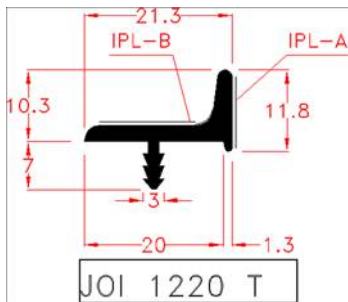

JOI1220T

Finishes	Plain colour	☒	Available in straight lengths	☒
	Serigraphy	☐	Available on rolls	☐
	Transfer film	☒		
	Mylar metal film	☐		
	Alu wrapping	☐	Accessories available	☐