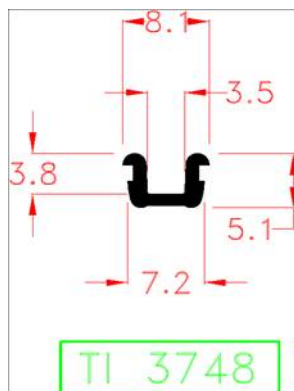

TI3748

Finishes	Plain colour	☒	Available in straight lengths	☒	
	Serigraphy	☐	Available on rolls	☐	
	Transfer film	☐			
	Mylar metal film	☐			
	Alu wrapping	☐	Accessories available	☐