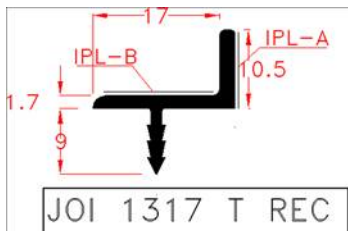

JOI1317T REC

Finishes	Plain colour	☒	Available in straight lengths	☒
	Serigraphy	☐	Available on rolls	☐
	Transfer film	☐		
	Mylar metal film	☐		
	Alu wrapping	☐	Accessories available	☐