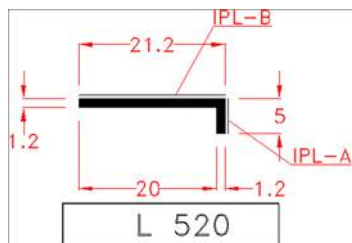

L520

Finishes	Plain colour	☒	Available in straight lengths	☒
	Serigraphy	☐	Available on rolls	☐
	Transfer film	☒		
	Mylar metal film	☐		
	Alu wrapping	☐	Accessories available	☐