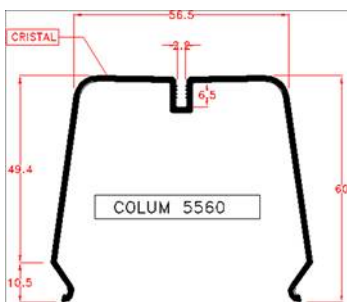

COLUM5560

Finishes	Plain colour	☒	Available in straight lengths	☒	
	Serigraphy	☐	Available on rolls	☐	
	Transfer film	☐			
	Mylar metal film	☐			
	Alu wrapping	☐	Accessories available	☐