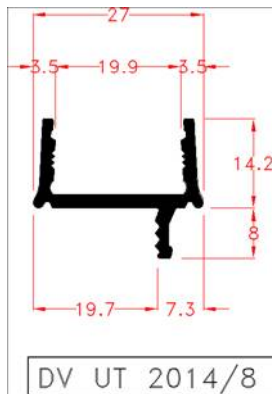

DVUT2014/8

Finishes	Plain colour	☒	Available in straight lengths	☒
	Serigraphy	☐	Available on rolls	☐
	Transfer film	☐		
	Mylar metal film	☐		
	Alu wrapping	☒	Accessories available	☐