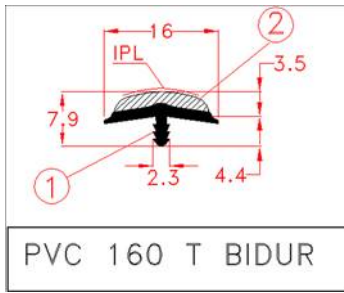

PVC160T BIDUR

Finishes	Plain colour	☒	Available in straight lengths	☒	
	Serigraphy	☐	Available on rolls	☒	
	Transfer film	☒			
	Mylar metal film	☐			
	Alu wrapping	☐	Accessories available	☐