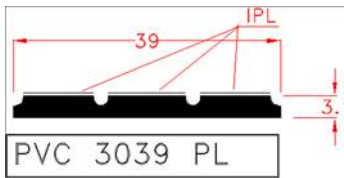

PVC3039PL

Finishes	Plain colour	☒	Available in straight lengths	☒
	Serigraphy	☐	Available on rolls	☐
	Transfer film	☒		
	Mylar metal film	☐		
	Alu wrapping	☐	Accessories available	☒