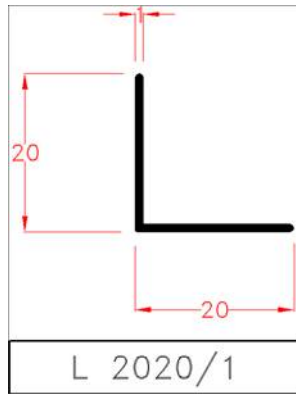

L2020/1

Finishes	Plain colour	☒	Available in straight lengths	☒
	Serigraphy	☐	Available on rolls	☐
	Transfer film	☐		
	Mylar metal film	☐		
	Alu wrapping	☐	Accessories available	☐