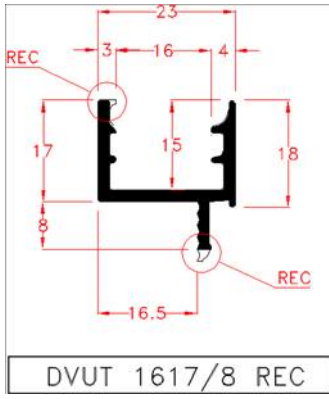

DVUT1617/8REC

Finishes	Plain colour	☒	Available in straight lengths	☒
	Serigraphy	☐	Available on rolls	☐
	Transfer film	☐		
	Mylar metal film	☐		
	Alu wrapping	☐	Accessories available	☐