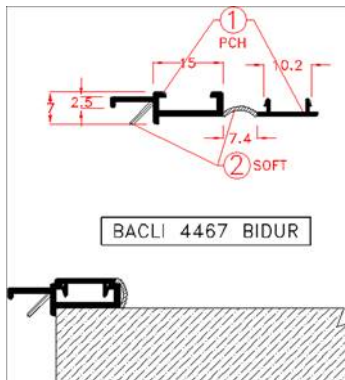

BACLI4467 BIDUR

Finishes	Plain colour	☒	Available in straight lengths	☒	
	Serigraphy	☐	Available on rolls	☐	
	Transfer film	☐			
	Mylar metal film	☐			
	Alu wrapping	☐	Accessories available	☐