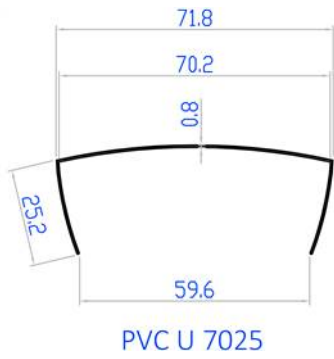

PVC U7025

Finishes	Plain colour	☒	Available in straight lengths	☒
	Serigraphy	☐	Available on rolls	☐
	Transfer film	☐		
	Mylar metal film	☐		
	Alu wrapping	☐	Accessories available	☐