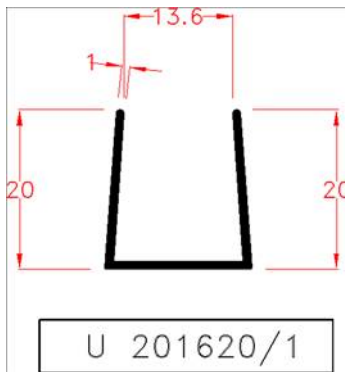

U101610/1

Finishes	Plain colour	☒	Available in straight lengths	☒
	Serigraphy	☐	Available on rolls	☐
	Transfer film	☐		
	Mylar metal film	☐		
	Alu wrapping	☐	Accessories available	☐