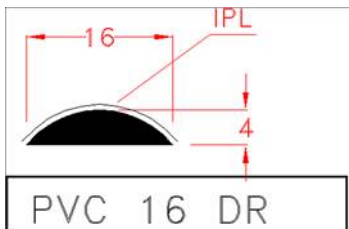

PROPOR PVC16DR

Finishes	Plain colour	☒	Available in straight lengths	☒	
	Serigraphy	☐	Available on rolls	☐	
	Transfer film	☐			
	Mylar metal film	☐			
	Alu wrapping	☐	Accessories available	☐