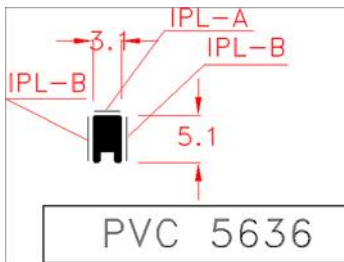

PVC5636

Finishes	Plain colour	☒	Available in straight lengths	☒
	Serigraphy	☐	Available on rolls	☐
	Transfer film	☒		
	Mylar metal film	☐		
	Alu wrapping	☒	Accessories available	☐