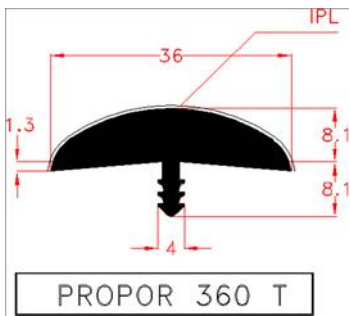

PROPOR360T

Finishes	Plain colour	☒	Available in straight lengths	☒
	Serigraphy	☐	Available on rolls	☒
	Transfer film	☒		
	Mylar metal film	☒		
	Alu wrapping	☐	Accessories available	☐