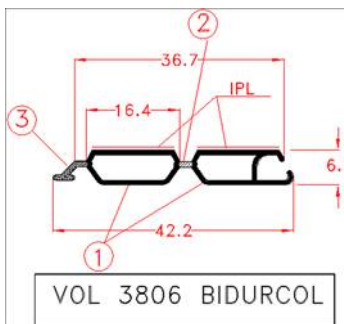

VOL3806BIDURCOL

Finishes	Plain colour	☒	Available in straight lengths	☒	
	Serigraphy	☐	Available on rolls	☐	
	Transfer film	☒			
	Mylar metal film	☐			
	Alu wrapping	☐	Accessories available	☒