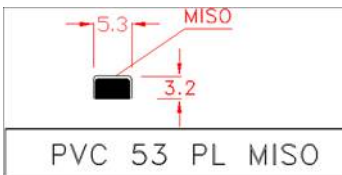

PVC53PL

Finishes	Plain colour	☒	Available in straight lengths	☒
	Serigraphy	☐	Available on rolls	☐
	Transfer film	☒		
	Mylar metal film	☒		
	Alu wrapping	☐	Accessories available	☐