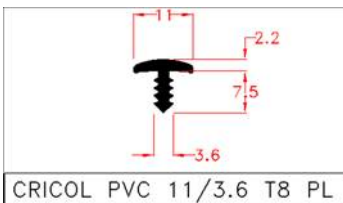

CRICOL PVC11/3.6 T8 PL

Finishes	Plain colour	☒	Available in straight lengths	☒	
	Serigraphy	☒	Available on rolls	☒	
	Transfer film	☐			
	Mylar metal film	☒			
	Alu wrapping	☐	Accessories available	☐