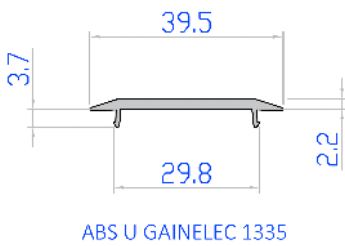

ABS U GAINLEC1335

Finishes	Plain colour	☒	Available in straight lengths	☒
	Serigraphy	☐	Available on rolls	☐
	Transfer film	☐		
	Mylar metal film	☐		
	Alu wrapping	☐	Accessories available	☐