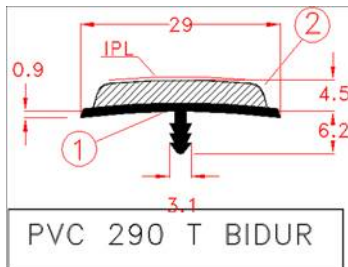

PVC290T BIDUR

Finishes	Plain colour	☒	Available in straight lengths	☒	
	Serigraphy	☐	Available on rolls	☒	
	Transfer film	☒			
	Mylar metal film	☐			
	Alu wrapping	☐	Accessories available	☐