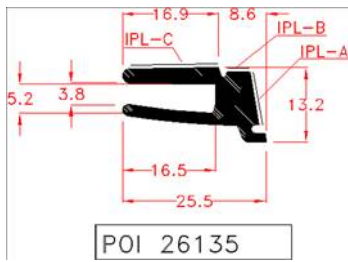

POI26135

Finishes	Plain colour	☒	Available in straight lengths	☒	
	Serigraphy	☐	Available on rolls	☐	
	Transfer film	☒			
	Mylar metal film	☐			
	Alu wrapping	☐	Accessories available	☐