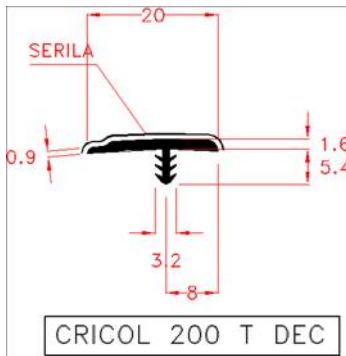

CRICOL 200T DEC

Finishes	Plain colour	☒	Available in straight lengths	☒
	Serigraphy	☒	Available on rolls	☒
	Transfer film	☐		
	Mylar metal film	☐		
	Alu wrapping	☐	Accessories available	☐