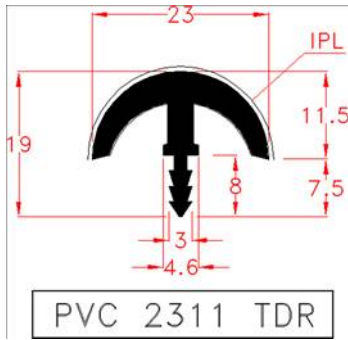

PVC2311TDR

Finishes	Plain colour	☒	Available in straight lengths	☒	
	Serigraphy	☐	Available on rolls	☐	
	Transfer film	☒			
	Mylar metal film	☒			
	Alu wrapping	☐	Accessories available	☒