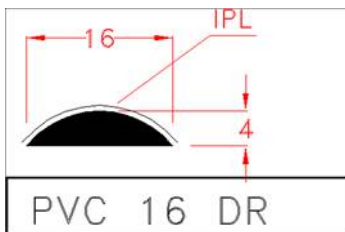

PVC16DR

Finishes	Plain colour	☒	Available in straight lengths	☒	
	Serigraphy	☐	Available on rolls	☐	
	Transfer film	☒			
	Mylar metal film	☒			
	Alu wrapping	☐	Accessories available	☐