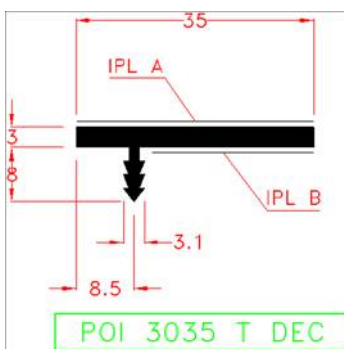

POI2115RET/1.1

Finishes	Plain colour	☐	Available in straight lengths	☒	
	Serigraphy	☐	Available on rolls	☐	
	Transfer film	☐			
	Mylar metal film	☒			
	Alu wrapping	☐	Accessories available	☐