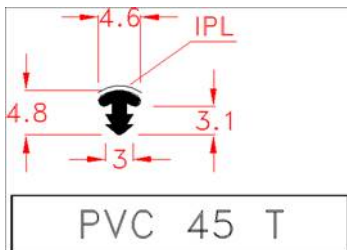

PVC45T

Finishes	Plain colour	☒	Available in straight lengths	☒
	Serigraphy	☐	Available on rolls	☐
	Transfer film	☒		
	Mylar metal film	☐		
	Alu wrapping	☐	Accessories available	☐