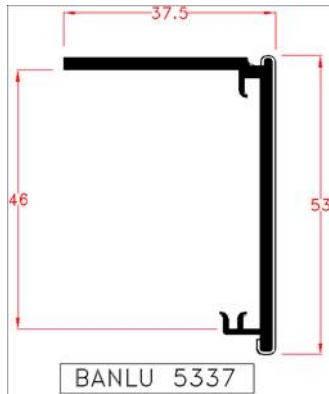

BANLU5337+METAL(0.45)

Finishes	Plain colour	☐	Available in straight lengths	☒
	Serigraphy	☐	Available on rolls	☐
	Transfer film	☐		
	Mylar metal film	☐		
	Alu wrapping	☒	Accessories available	☐