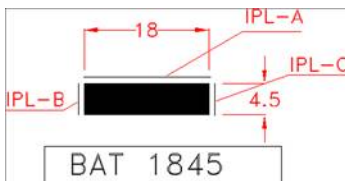

BAT1845

Finishes	Plain colour	☒	Available in straight lengths	☒	
	Serigraphy	☐	Available on rolls	☐	
	Transfer film	☒			
	Mylar metal film	☐			
	Alu wrapping	☐	Accessories available	☐