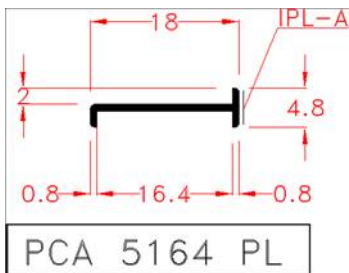

PCA5164PL/REC

Finishes	Plain colour	☒	Available in straight lengths	☒	
	Serigraphy	☐	Available on rolls	☐	
	Transfer film	☐			
	Mylar metal film	☐			
	Alu wrapping	☐	Accessories available	☐