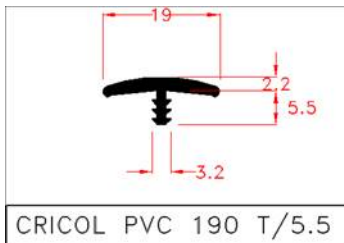

CRICOL PVC190T/5.5

Finishes	Plain colour	☒	Available in straight lengths	☐
	Serigraphy	☐	Available on rolls	☒
	Transfer film	☐		
	Mylar metal film	☐		
	Alu wrapping	☐	Accessories available	☐