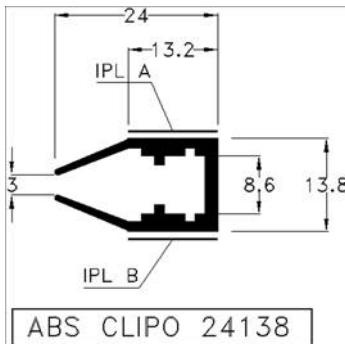

ABS CLIPO24138

Finishes	Plain colour	☒	Available in straight lengths	☒	
	Serigraphy	☐	Available on rolls	☐	
	Transfer film	☒			
	Mylar metal film	☐			
	Alu wrapping	☐	Accessories available	☐