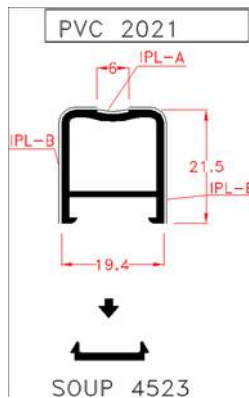

PVC2021

Finishes	Plain colour	☒	Available in straight lengths	☒	
	Serigraphy	☐	Available on rolls	☐	
	Transfer film	☒			
	Mylar metal film	☐			
	Alu wrapping	☐	Accessories available	☒