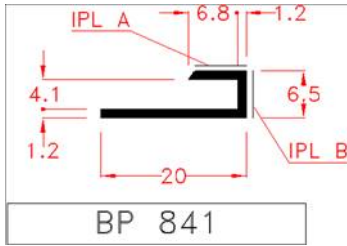

BP841

Finishes	Plain colour	☒	Available in straight lengths	☒	
	Serigraphy	☐	Available on rolls	☐	
	Transfer film	☒			
	Mylar metal film	☐			
	Alu wrapping	☐	Accessories available	☐