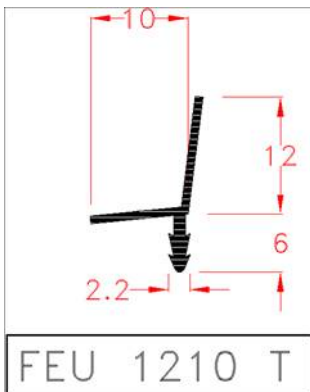

FEU1210T

Finishes	Plain colour	☒	Available in straight lengths	☒	
	Serigraphy	☐	Available on rolls	☐	
	Transfer film	☐			
	Mylar metal film	☐			
	Alu wrapping	☐	Accessories available	☐