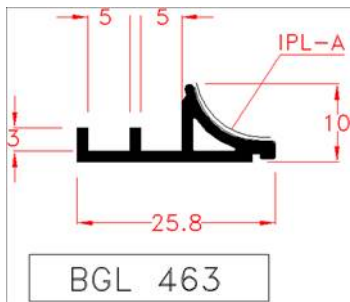

BGL463

Finishes	Plain colour	☒	Available in straight lengths	☒
	Serigraphy	☐	Available on rolls	☐
	Transfer film	☒		
	Mylar metal film	☐		
	Alu wrapping	☒	Accessories available	☐