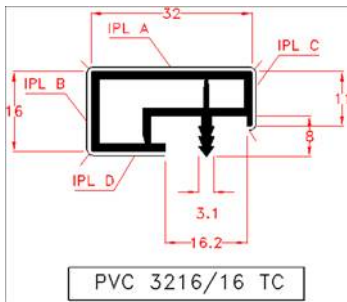

PVC3216/16 TC

Finishes	Plain colour	☒	Available in straight lengths	☒	
	Serigraphy	☐	Available on rolls	☐	
	Transfer film	☐			
	Mylar metal film	☐			
	Alu wrapping	☐	Accessories available	☐