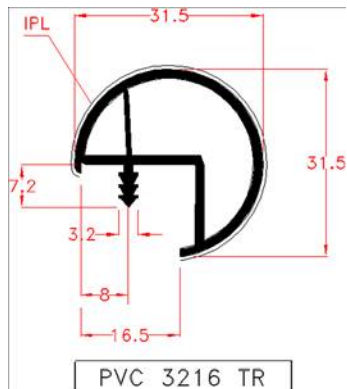

PVC3216TR

Finishes	Plain colour	☒	Available in straight lengths	☒	
	Serigraphy	☐	Available on rolls	☐	
	Transfer film	☒			
	Mylar metal film	☐			
	Alu wrapping	☐	Accessories available	☒