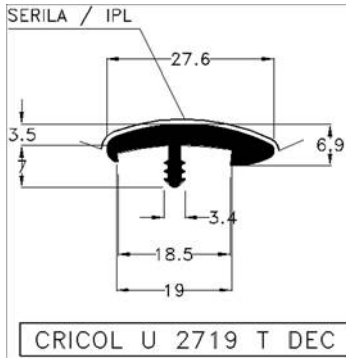

CRICOL U2719T DEC

Finishes	Plain colour	☐	Available in straight lengths	☐
	Serigraphy	☒	Available on rolls	☒
	Transfer film	☐		
	Mylar metal film	☐		
	Alu wrapping	☐	Accessories available	☐