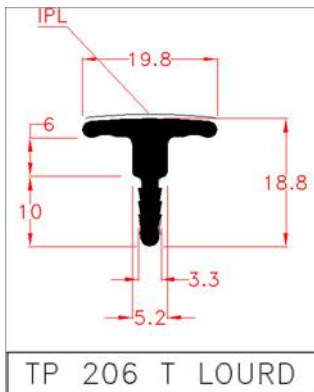

TP206T LOURD

Finishes	Plain colour	☒	Available in straight lengths	☒
	Serigraphy	☐	Available on rolls	☐
	Transfer film	☒		
	Mylar metal film	☐		
	Alu wrapping	☐	Accessories available	☐