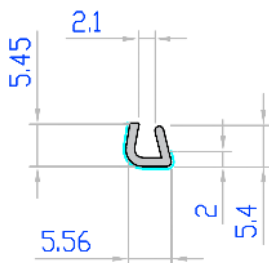

ABS U 5517/ 2.1

ABS U5517/2.1 RT MISO

Finishes	Plain colour	☐	Available in straight lengths	☒
	Serigraphy	☐	Available on rolls	☐
	Transfer film	☐		
	Mylar metal film	☒		
	Alu wrapping	☐	Accessories available	☐