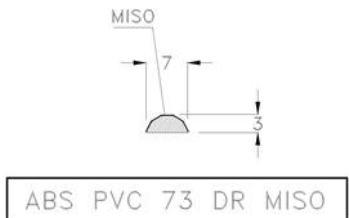

ABS PVC73DR

Finishes	Plain colour	☒	Available in straight lengths	☒
	Serigraphy	☐	Available on rolls	☐
	Transfer film	☐		
	Mylar metal film	☐		
	Alu wrapping	☐	Accessories available	☐