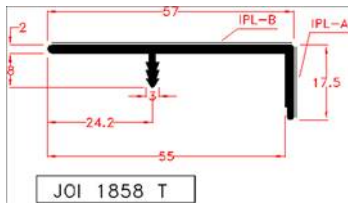

JOI1858T

Finishes	Plain colour	☒	Available in straight lengths	☒	
	Serigraphy	☐	Available on rolls	☐	
	Transfer film	☒			
	Mylar metal film	☐			
	Alu wrapping	☒	Accessories available	☐