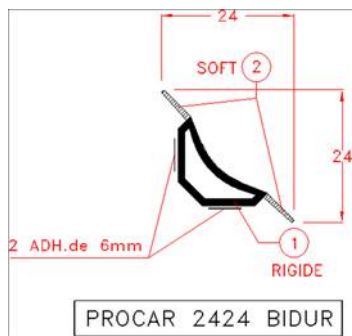

PROCAR2424BIDUR

Finishes	Plain colour	☐	Available in straight lengths	☒
	Serigraphy	☐	Available on rolls	☐
	Transfer film	☒		
	Mylar metal film	☐		
	Alu wrapping	☐	Accessories available	☐