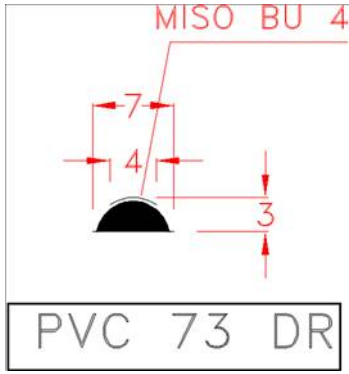

PVC73DR

Finishes	Plain colour	☒	Available in straight lengths	☒
	Serigraphy	☐	Available on rolls	☐
	Transfer film	☒		
	Mylar metal film	☒		
	Alu wrapping	☐	Accessories available	☒