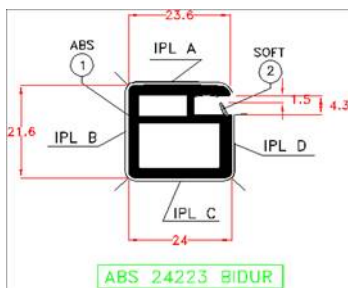

ABS24223 BIDUR

Finishes	Plain colour	☐	Available in straight lengths	☒
	Serigraphy	☐	Available on rolls	☐
	Transfer film	☒		
	Mylar metal film	☐		
	Alu wrapping	☐	Accessories available	☐