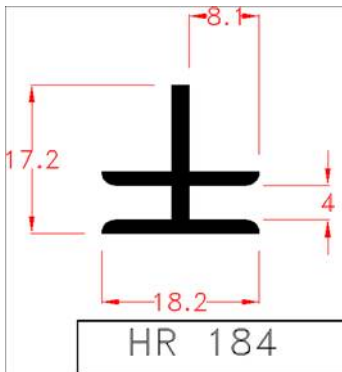

HR184

Finishes	Plain colour	☒	Available in straight lengths	☒	
	Serigraphy	☐	Available on rolls	☐	
	Transfer film	☐			
	Mylar metal film	☐			
	Alu wrapping	☐	Accessories available	☐