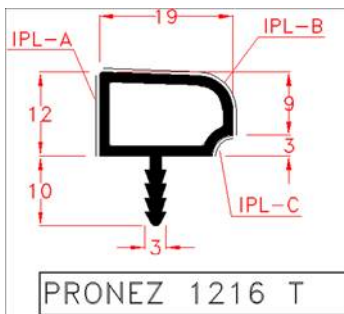

PRONEZ1216T

Finishes	Plain colour	☒	Available in straight lengths	☒	
	Serigraphy	☐	Available on rolls	☐	
	Transfer film	☒			
	Mylar metal film	☐			
	Alu wrapping	☐	Accessories available	☒