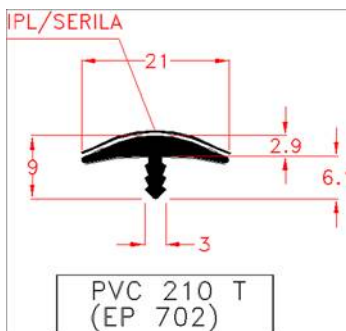

PVC210TBO

Finishes	Plain colour	☒	Available in straight lengths	☒
	Serigraphy	☒	Available on rolls	☐
	Transfer film	☒		
	Mylar metal film	☐		
	Alu wrapping	☐	Accessories available	☐