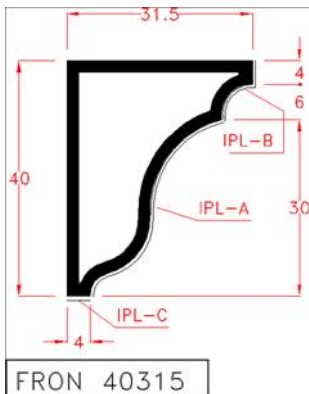

FRON40315

Finishes	Plain colour	☒	Available in straight lengths	☒
	Serigraphy	☐	Available on rolls	☐
	Transfer film	☒		
	Mylar metal film	☐		
	Alu wrapping	☐	Accessories available	☐