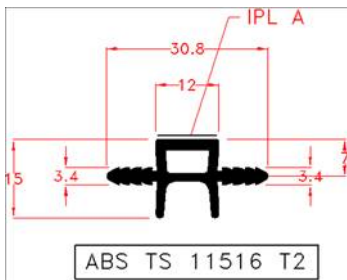

ABS TS11516T2

Finishes	Plain colour	☒	Available in straight lengths	☒	
	Serigraphy	☐	Available on rolls	☐	
	Transfer film	☒			
	Mylar metal film	☐			
	Alu wrapping	☐	Accessories available	☐