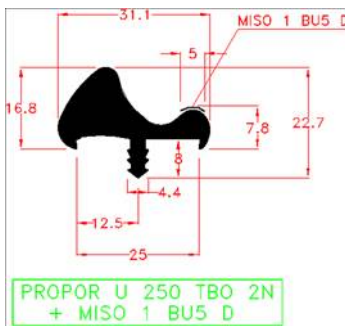

PROPOR U257TBO 2N

Finishes	Plain colour	☒	Available in straight lengths	☒	
	Serigraphy	☐	Available on rolls	☐	
	Transfer film	☐			
	Mylar metal film	☐			
	Alu wrapping	☐	Accessories available	☐