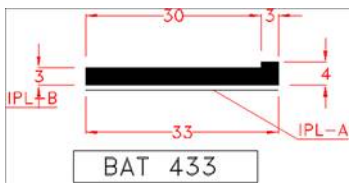

BAT433

Finishes	Plain colour	☒	Available in straight lengths	☒
	Serigraphy	☐	Available on rolls	☐
	Transfer film	☒		
	Mylar metal film	☐		
	Alu wrapping	☐	Accessories available	☐