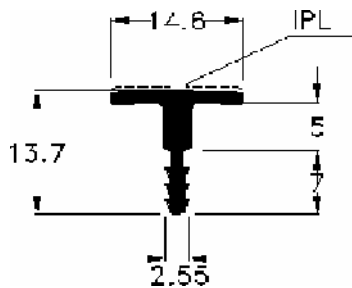

TP206T/RECY

Finishes	Plain colour	☒	Available in straight lengths	☒	
	Serigraphy	☐	Available on rolls	☐	
	Transfer film	☐			
	Mylar metal film	☐			
	Alu wrapping	☐	Accessories available	☐