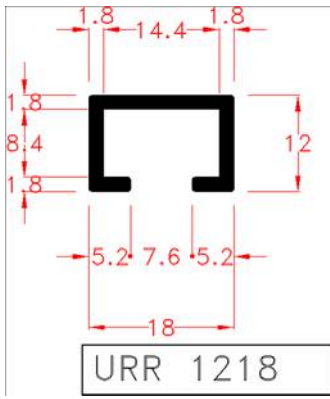

URR1218

Finishes	Plain colour	☒	Available in straight lengths	☒	
	Serigraphy	☐	Available on rolls	☐	
	Transfer film	☐			
	Mylar metal film	☐			
	Alu wrapping	☐	Accessories available	☐