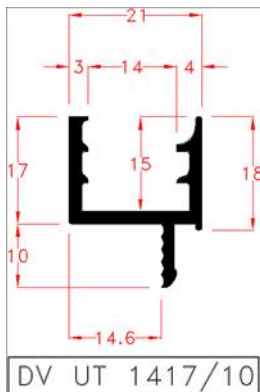

DVUT1417/10

Finishes	Plain colour	☒	Available in straight lengths	☒
	Serigraphy	☐	Available on rolls	☐
	Transfer film	☐		
	Mylar metal film	☐		
	Alu wrapping	☐	Accessories available	☐