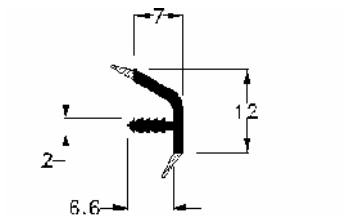

PVC L10167

Finishes	Plain colour	☐	Available in straight lengths	☒
	Serigraphy	☐	Available on rolls	☐
	Transfer film	☒		
	Mylar metal film	☐		
	Alu wrapping	☐	Accessories available	☐