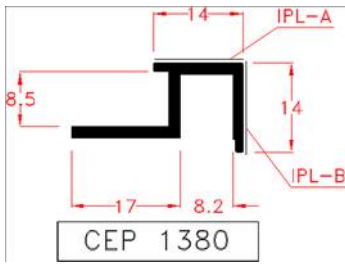

CEP1380

Finishes	Plain colour	☒	Available in straight lengths	☒	
	Serigraphy	☐	Available on rolls	☐	
	Transfer film	☒			
	Mylar metal film	☐			
	Alu wrapping	☒	Accessories available	☐