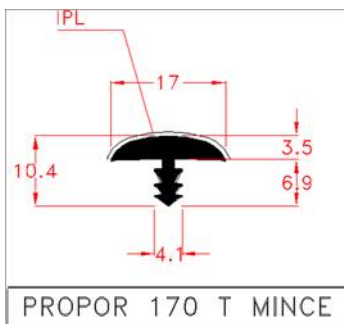

PROPOR170T MINCE

Finishes	Plain colour	☒	Available in straight lengths	☒
	Serigraphy	☒	Available on rolls	☒
	Transfer film	☒		
	Mylar metal film	☐		
	Alu wrapping	☐	Accessories available	☐