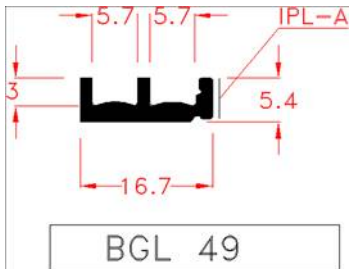

BGL49

Finishes	Plain colour	☒	Available in straight lengths	☒	
	Serigraphy	☐	Available on rolls	☐	
	Transfer film	☒			
	Mylar metal film	☐			
	Alu wrapping	☒	Accessories available	☐