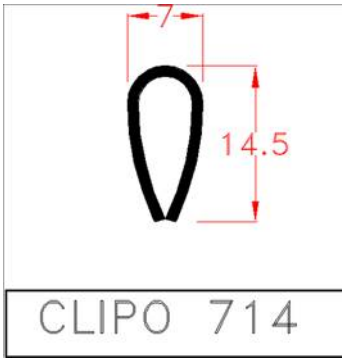

CLIPO714

Finishes	Plain colour	☒	Available in straight lengths	☒
	Serigraphy	☐	Available on rolls	☐
	Transfer film	☐		
	Mylar metal film	☐		
	Alu wrapping	☐	Accessories available	☐