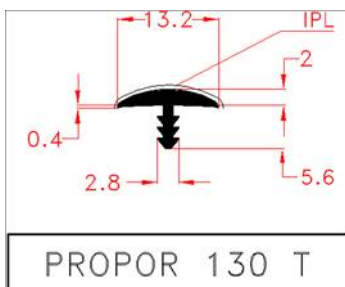

PROPOR130T

Finishes	Plain colour	☒	Available in straight lengths	☒
	Serigraphy	☒	Available on rolls	☒
	Transfer film	☒		
	Mylar metal film	☒		
	Alu wrapping	☐	Accessories available	☐