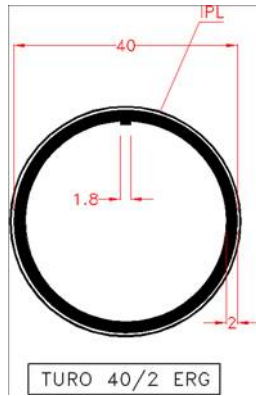

TURO40/2 ERG

Finishes	Plain colour	☒	Available in straight lengths	☒
	Serigraphy	☐	Available on rolls	☐
	Transfer film	☒		
	Mylar metal film	☐		
	Alu wrapping	☐	Accessories available	☐