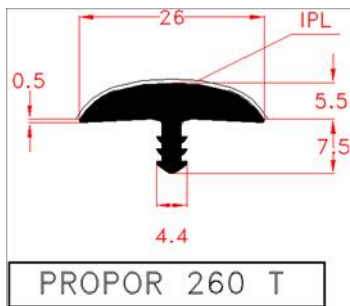

PROPOR260T

Finishes	Plain colour	☒	Available in straight lengths	☒
	Serigraphy	☒	Available on rolls	☒
	Transfer film	☒		
	Mylar metal film	☒		
	Alu wrapping	☐	Accessories available	☐