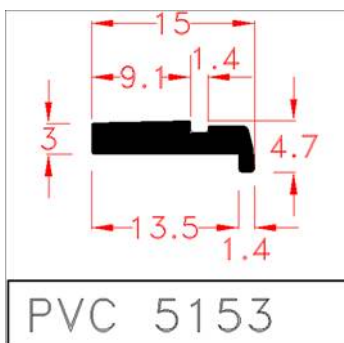

PVC5153

Finishes	Plain colour	☒	Available in straight lengths	☒
	Serigraphy	☐	Available on rolls	☐
	Transfer film	☐		
	Mylar metal film	☐		
	Alu wrapping	☒	Accessories available	☐