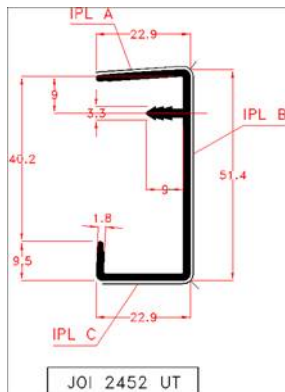

JOI2452UT

Finishes	Plain colour	☒	Available in straight lengths	☒
	Serigraphy	☐	Available on rolls	☐
	Transfer film	☒		
	Mylar metal film	☐		
	Alu wrapping	☒	Accessories available	☐