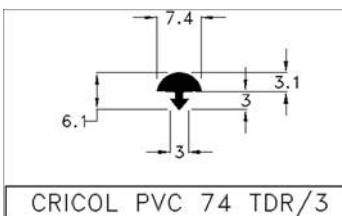

CRICOL PVC74TDR/3

Finishes	Plain colour	☒	Available in straight lengths	☒	
	Serigraphy	☐	Available on rolls	☐	
	Transfer film	☐			
	Mylar metal film	☐			
	Alu wrapping	☐	Accessories available	☐