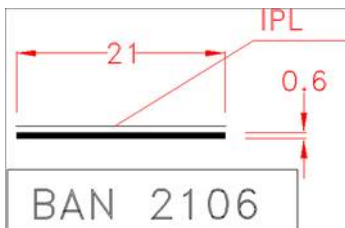

BAN2106+MISO+PR+AD19+LD

Finishes	Plain colour	☒	Available in straight lengths	☒
	Serigraphy	☐	Available on rolls	☐
	Transfer film	☐		
	Mylar metal film	☐		
	Alu wrapping	☐	Accessories available	☐