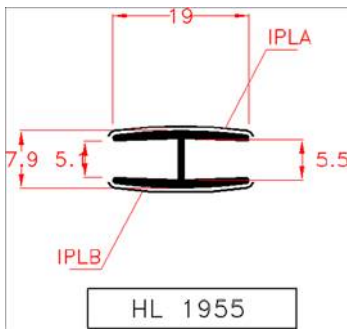

HL1955

Finishes	Plain colour	☒	Available in straight lengths	☒	
	Serigraphy	☐	Available on rolls	☐	
	Transfer film	☐			
	Mylar metal film	☐			
	Alu wrapping	☐	Accessories available	☐