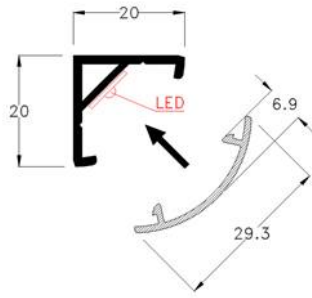

SOUP BANLU 2969

BANLU 2969

SOUP BANLU2969 BIDUR/REC

Finishes	Plain colour	☒	Available in straight lengths	☒
	Serigraphy	☐	Available on rolls	☐
	Transfer film	☒		
	Mylar metal film	☐		
	Alu wrapping	☐	Accessories available	☐