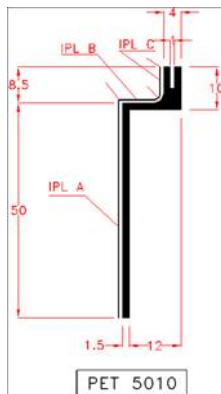

PET5010

Finishes	Plain colour	☒	Available in straight lengths	☒	
	Serigraphy	☐	Available on rolls	☐	
	Transfer film	☐			
	Mylar metal film	☐			
	Alu wrapping	☐	Accessories available	☐