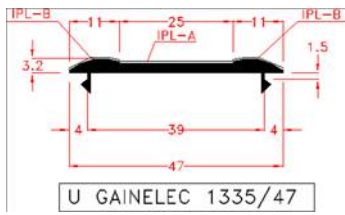

U GAINelec1335/47

Finishes	Plain colour	☒	Available in straight lengths	☒
	Serigraphy	☐	Available on rolls	☐
	Transfer film	☒		
	Mylar metal film	☐		
	Alu wrapping	☐	Accessories available	☐