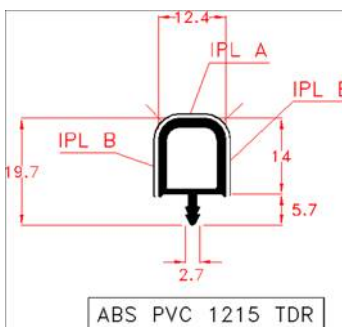

ABS PVC1215TDR

Finishes	Plain colour	☒	Available in straight lengths	☒
	Serigraphy	☐	Available on rolls	☐
	Transfer film	☐		
	Mylar metal film	☐		
	Alu wrapping	☐	Accessories available	☐