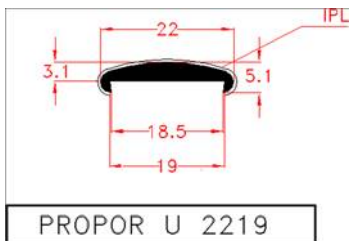

PROPOR U2219

Finishes	Plain colour	☒	Available in straight lengths	☒
	Serigraphy	☒	Available on rolls	☒
	Transfer film	☒		
	Mylar metal film	☒		
	Alu wrapping	☐	Accessories available	☐