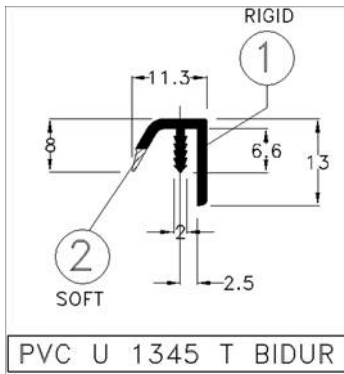

PVC U1345T BIDUR

Finishes	Plain colour	☒	Available in straight lengths	☒	
	Serigraphy	☐	Available on rolls	☐	
	Transfer film	☐			
	Mylar metal film	☐			
	Alu wrapping	☐	Accessories available	☐