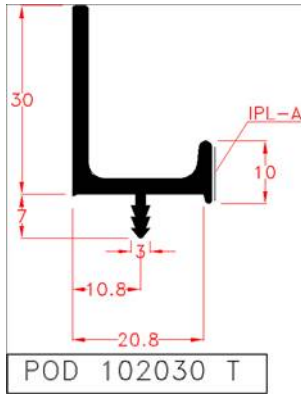

POD102030T

Finishes	Plain colour	☒	Available in straight lengths	☒	
	Serigraphy	☐	Available on rolls	☐	
	Transfer film	☒			
	Mylar metal film	☐			
	Alu wrapping	☐	Accessories available	☐