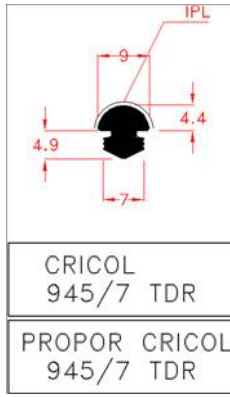

PROPOR CRICOL945/7TDR

Finishes	Plain colour	☒	Available in straight lengths	☒
	Serigraphy	☐	Available on rolls	☐
	Transfer film	☐		
	Mylar metal film	☐		
	Alu wrapping	☐	Accessories available	☐