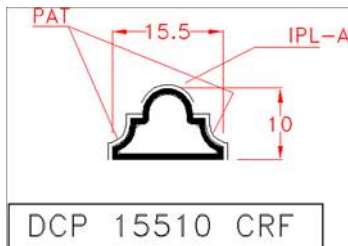

DCP15510CRF

Finishes	Plain colour	☒	Available in straight lengths	☒
	Serigraphy	☐	Available on rolls	☐
	Transfer film	☒		
	Mylar metal film	☐		
	Alu wrapping	☐	Accessories available	☒