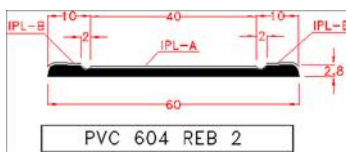

PVC604REB2

Finishes	Plain colour	☒	Available in straight lengths	☒
	Serigraphy	☐	Available on rolls	☐
	Transfer film	☒		
	Mylar metal film	☒		
	Alu wrapping	☐	Accessories available	☐