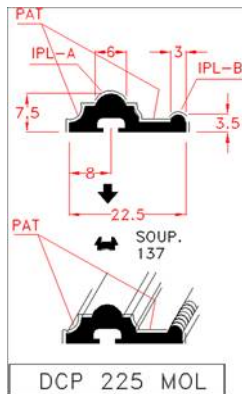

DCP225MOL

Finishes	Plain colour	☒	Available in straight lengths	☒
	Serigraphy	☐	Available on rolls	☐
	Transfer film	☒		
	Mylar metal film	☐		
	Alu wrapping	☐	Accessories available	☐