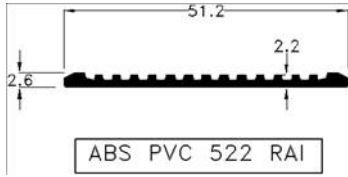

ABS PVC522RAI

Finishes	Plain colour	☒	Available in straight lengths	☒
	Serigraphy	☐	Available on rolls	☐
	Transfer film	☐		
	Mylar metal film	☐		
	Alu wrapping	☐	Accessories available	☐