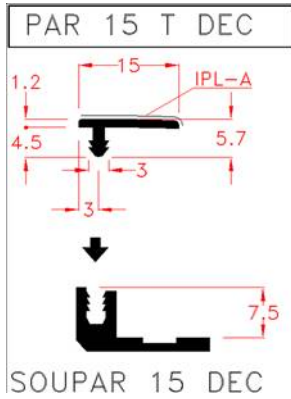

PAR15T DEC

Finishes	Plain colour	☒	Available in straight lengths	☒
	Serigraphy	☐	Available on rolls	☐
	Transfer film	☒		
	Mylar metal film	☐		
	Alu wrapping	☐	Accessories available	☐