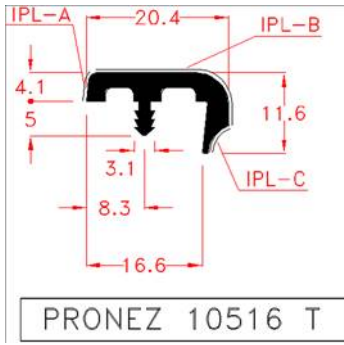

PRONEZ10516T

Finishes	Plain colour	☒	Available in straight lengths	☒	
	Serigraphy	☐	Available on rolls	☐	
	Transfer film	☒			
	Mylar metal film	☐			
	Alu wrapping	☐	Accessories available	☒