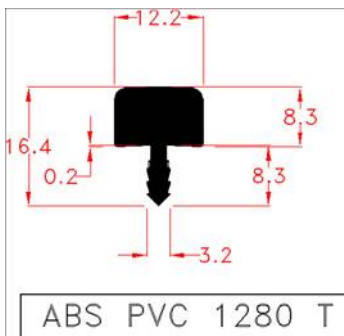

PVC1280T

Finishes	Plain colour	☒	Available in straight lengths	☒	
	Serigraphy	☐	Available on rolls	☐	
	Transfer film	☒			
	Mylar metal film	☐			
	Alu wrapping	☐	Accessories available	☐