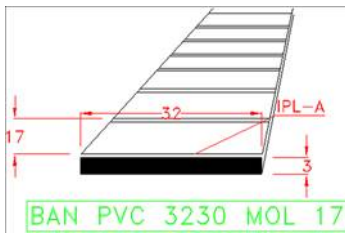

BAN3230MOL17

Finishes	Plain colour	☒	Available in straight lengths	☒
	Serigraphy	☐	Available on rolls	☒
	Transfer film	☒		
	Mylar metal film	☐		
	Alu wrapping	☐	Accessories available	☐