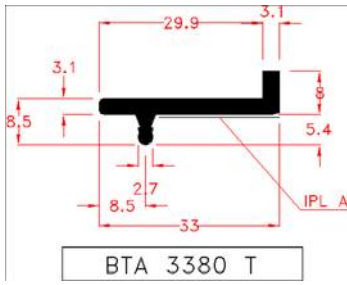

BTA3380T

BTA 3380 T

Finishes	Plain colour	☒	Available in straight lengths	☒
	Serigraphy	☐	Available on rolls	☐
	Transfer film	☐		
	Mylar metal film	☐		
	Alu wrapping	☐	Accessories available	☐