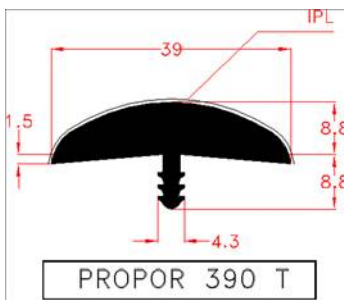

PROPOR390T

Finishes	Plain colour	☒	Available in straight lengths	☒
	Serigraphy	☐	Available on rolls	☒
	Transfer film	☒		
	Mylar metal film	☒		
	Alu wrapping	☐	Accessories available	☐