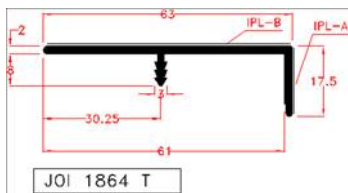

JOI1864T

Finishes	Plain colour	☒	Available in straight lengths	☒	
	Serigraphy	☐	Available on rolls	☐	
	Transfer film	☒			
	Mylar metal film	☐			
	Alu wrapping	☒	Accessories available	☐