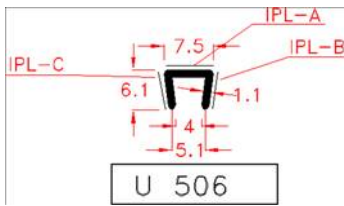

U506

Finishes	Plain colour	☒	Available in straight lengths	☒	
	Serigraphy	☐	Available on rolls	☐	
	Transfer film	☒			
	Mylar metal film	☒			
	Alu wrapping	☐	Accessories available	☐