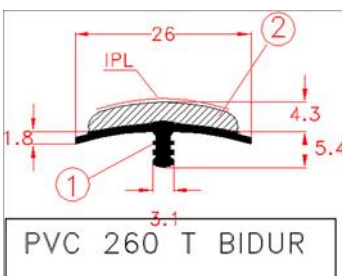

PVC260T BIDUR

Finishes	Plain colour	☒	Available in straight lengths	☒	
	Serigraphy	☐	Available on rolls	☒	
	Transfer film	☒			
	Mylar metal film	☐			
	Alu wrapping	☐	Accessories available	☐