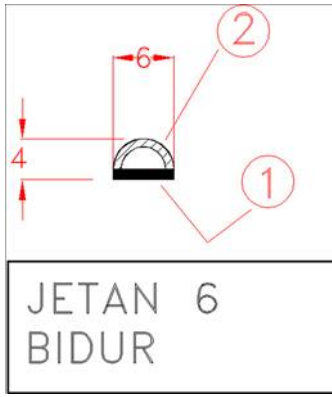

JETAN6BIDUR

Finishes	Plain colour	☒	Available in straight lengths	☒
	Serigraphy	☐	Available on rolls	☐
	Transfer film	☐		
	Mylar metal film	☐		
	Alu wrapping	☐	Accessories available	☐