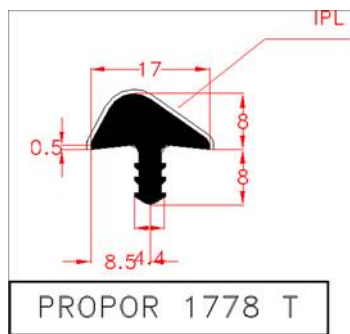

PROPOR1778T

Finishes	Plain colour	☒	Available in straight lengths	☒
	Serigraphy	☐	Available on rolls	☒
	Transfer film	☒		
	Mylar metal film	☒		
	Alu wrapping	☐	Accessories available	☐