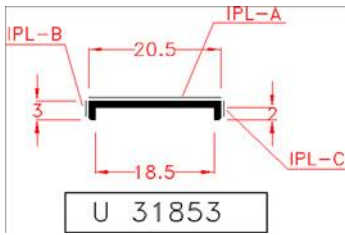

U31853

Finishes	Plain colour	☒	Available in straight lengths	☒	
	Serigraphy	☐	Available on rolls	☐	
	Transfer film	☒			
	Mylar metal film	☐			
	Alu wrapping	☐	Accessories available	☐