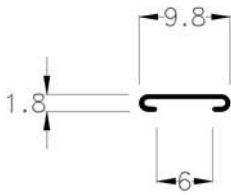

ABS U 9818

ABS U9818

Finishes	Plain colour	☒	Available in straight lengths	☒	
	Serigraphy	☐	Available on rolls	☐	
	Transfer film	☐			
	Mylar metal film	☐			
	Alu wrapping	☐	Accessories available	☐