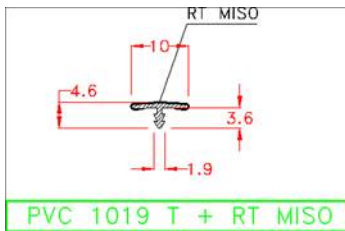

PVC1019T

Finishes	Plain colour	☐	Available in straight lengths	☒
	Serigraphy	☐	Available on rolls	☐
	Transfer film	☐		
	Mylar metal film	☒		
	Alu wrapping	☐	Accessories available	☐