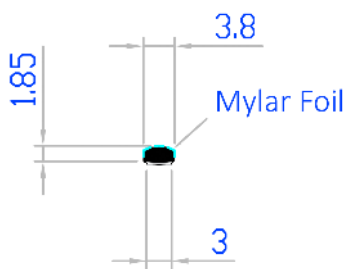

ABS PVC3517DR

Finishes	Plain colour	☒	Available in straight lengths	☒
	Serigraphy	☐	Available on rolls	☐
	Transfer film	☐		
	Mylar metal film	☐		
	Alu wrapping	☐	Accessories available	☐

PVC 3517 DR MISO