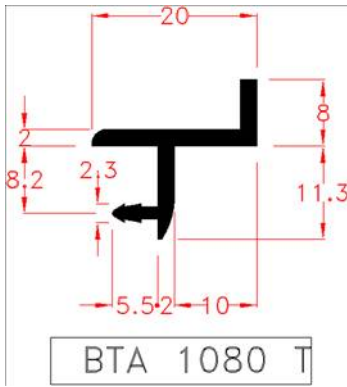

BTA1080T

Finishes	Plain colour	☒	Available in straight lengths	☒	
	Serigraphy	☐	Available on rolls	☐	
	Transfer film	☐			
	Mylar metal film	☐			
	Alu wrapping	☐	Accessories available	☐