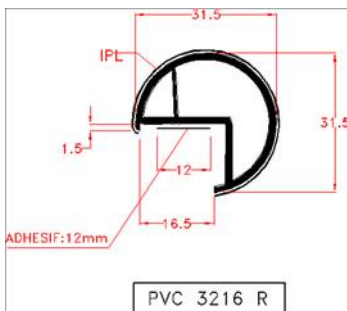

PVC3216R

Finishes	Plain colour	☒	Available in straight lengths	☒	
	Serigraphy	☐	Available on rolls	☐	
	Transfer film	☒			
	Mylar metal film	☐			
	Alu wrapping	☐	Accessories available	☐