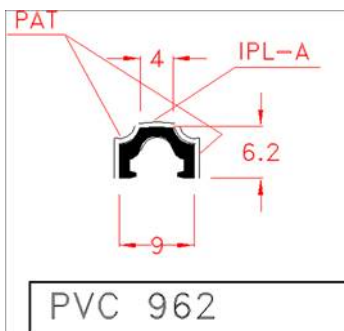

PVC962

Finishes	Plain colour	☒	Available in straight lengths	☒
	Serigraphy	☐	Available on rolls	☐
	Transfer film	☒		
	Mylar metal film	☐		
	Alu wrapping	☐	Accessories available	☐