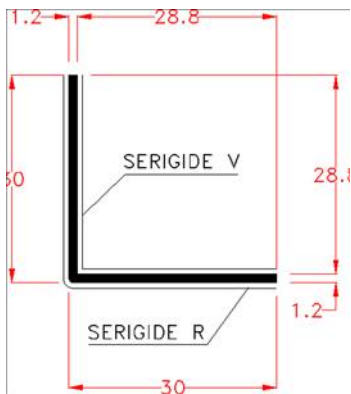

L3030/1 PL

Finishes	Plain colour	☐	Available in straight lengths	☒
	Serigraphy	☒	Available on rolls	☐
	Transfer film	☐		
	Mylar metal film	☐		
	Alu wrapping	☐	Accessories available	☐