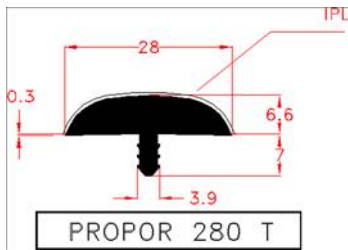

PROPOR280T

Finishes	Plain colour	☒	Available in straight lengths	☒	
	Serigraphy	☒	Available on rolls	☒	
	Transfer film	☒			
	Mylar metal film	☒			
	Alu wrapping	☐	Accessories available	☐