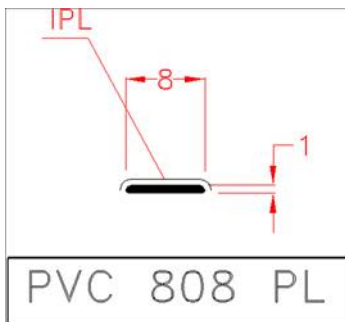

PVC808PL

Finishes	Plain colour	☒	Available in straight lengths	☒	
	Serigraphy	☒	Available on rolls	☒	
	Transfer film	☒			
	Mylar metal film	☒			
	Alu wrapping	☐	Accessories available	☐