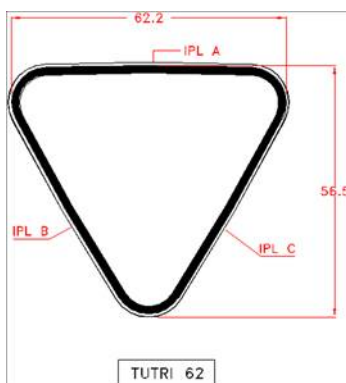

TUTRI62RECY

Finishes	Plain colour	☐	Available in straight lengths	☒
	Serigraphy	☐	Available on rolls	☐
	Transfer film	☒		
	Mylar metal film	☐		
	Alu wrapping	☐	Accessories available	☐