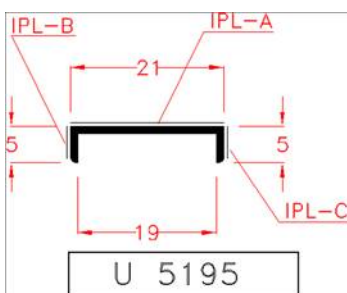

U5195

Finishes	Plain colour	☒	Available in straight lengths	☒	
	Serigraphy	☐	Available on rolls	☐	
	Transfer film	☒			
	Mylar metal film	☐			
	Alu wrapping	☐	Accessories available	☐