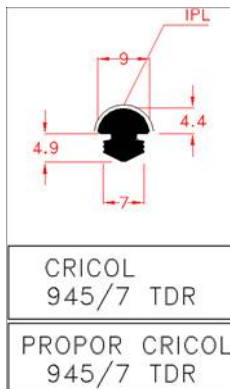

CRICOL945/7TDR

Finishes	Plain colour	☒	Available in straight lengths	☒	
	Serigraphy	☐	Available on rolls	☐	
	Transfer film	☒			
	Mylar metal film	☒			
	Alu wrapping	☐	Accessories available	☐