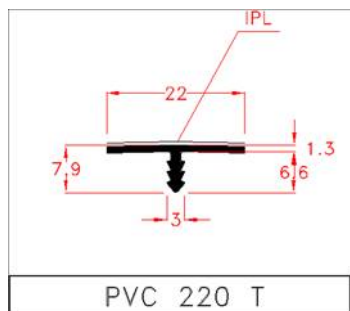

ABS PVC220T

Finishes	Plain colour	☒	Available in straight lengths	☒	
	Serigraphy	☐	Available on rolls	☐	
	Transfer film	☐			
	Mylar metal film	☐			
	Alu wrapping	☐	Accessories available	☐