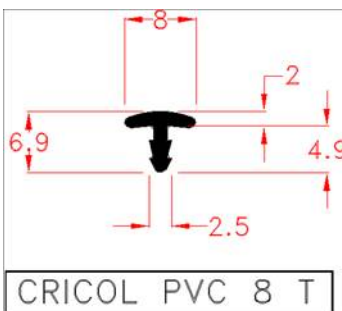

CRICOL PVC8T

Finishes	Plain colour	☒	Available in straight lengths	☒	
	Serigraphy	☐	Available on rolls	☐	
	Transfer film	☐			
	Mylar metal film	☒			
	Alu wrapping	☐	Accessories available	☐