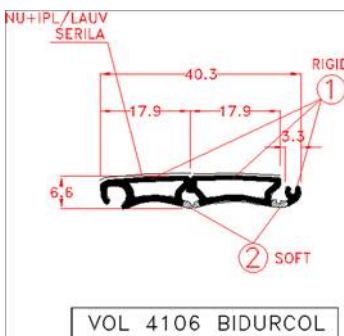

VOL4106BIDURCOL

Finishes	Plain colour	☒	Available in straight lengths	☒	
	Serigraphy	☒	Available on rolls	☐	
	Transfer film	☒			
	Mylar metal film	☐			
	Alu wrapping	☐	Accessories available	☒