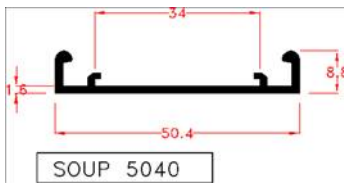

SOUP5040

Finishes	Plain colour	☒	Available in straight lengths	☒
	Serigraphy	☐	Available on rolls	☐
	Transfer film	☐		
	Mylar metal film	☐		
	Alu wrapping	☐	Accessories available	☐