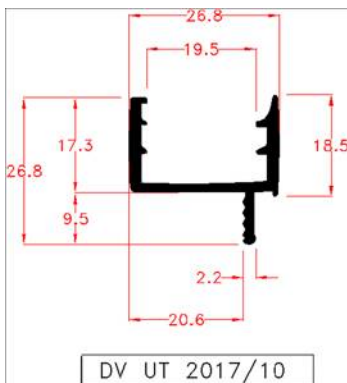

DVUT2017/10

Finishes	Plain colour	☒	Available in straight lengths	☒
	Serigraphy	☐	Available on rolls	☐
	Transfer film	☐		
	Mylar metal film	☐		
	Alu wrapping	☐	Accessories available	☐