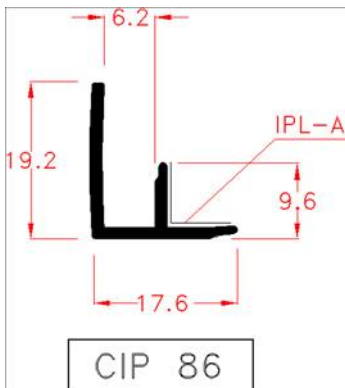

CIP86

Finishes	Plain colour	☒	Available in straight lengths	☒	
	Serigraphy	☐	Available on rolls	☐	
	Transfer film	☒			
	Mylar metal film	☐			
	Alu wrapping	☒	Accessories available	☐