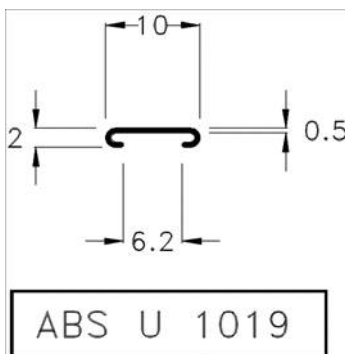

ABS U1019

Finishes	Plain colour	☒	Available in straight lengths	☒
	Serigraphy	☐	Available on rolls	☐
	Transfer film	☐		
	Mylar metal film	☐		
	Alu wrapping	☐	Accessories available	☐