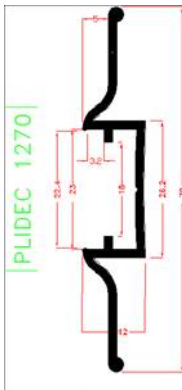

PLIDEC1270

Finishes	Plain colour	☒	Available in straight lengths	☒	
	Serigraphy	☐	Available on rolls	☐	
	Transfer film	☒			
	Mylar metal film	☐			
	Alu wrapping	☐	Accessories available	☐