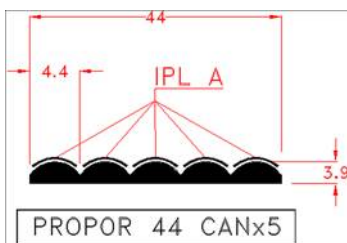

PROPOR44CANx5

Finishes	Plain colour	☒	Available in straight lengths	☐
	Serigraphy	☐	Available on rolls	☒
	Transfer film	☐		
	Mylar metal film	☐		
	Alu wrapping	☐	Accessories available	☐