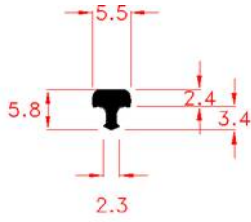

CRICOL PVC5522T

Finishes	Plain colour	☒	Available in straight lengths	☒	
	Serigraphy	☐	Available on rolls	☐	
	Transfer film	☐			
	Mylar metal film	☐			
	Alu wrapping	☐	Accessories available	☐