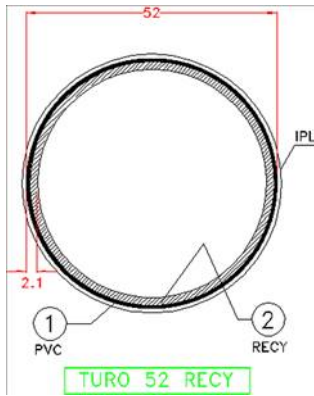

TURO52/RECY

Finishes	Plain colour	☒	Available in straight lengths	☒
	Serigraphy	☐	Available on rolls	☐
	Transfer film	☒		
	Mylar metal film	☐		
	Alu wrapping	☐	Accessories available	☐