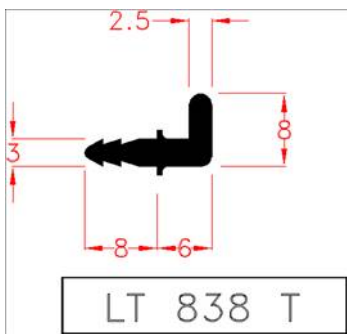

LT838T

Finishes	Plain colour	☒	Available in straight lengths	☒
	Serigraphy	☐	Available on rolls	☐
	Transfer film	☐		
	Mylar metal film	☐		
	Alu wrapping	☐	Accessories available	☐