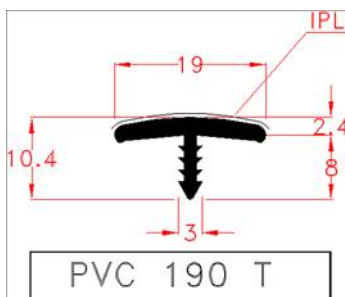

PVC190T

Finishes	Plain colour	☒	Available in straight lengths	☒	
	Serigraphy	☐	Available on rolls	☐	
	Transfer film	☒			
	Mylar metal film	☒			
	Alu wrapping	☐	Accessories available	☐