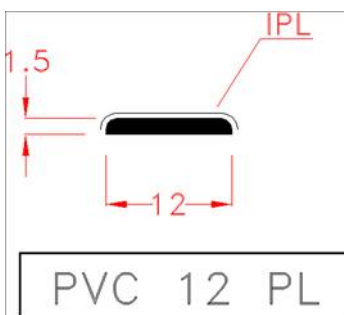

PVC12PL

Finishes	Plain colour	☒	Available in straight lengths	☒	
	Serigraphy	☒	Available on rolls	☐	
	Transfer film	☒			
	Mylar metal film	☐			
	Alu wrapping	☐	Accessories available	☐