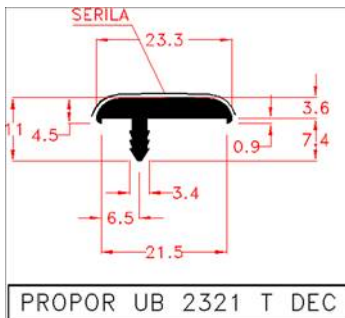

PROPOR UB2321T DEC

Finishes	Plain colour	☒	Available in straight lengths	☒	
	Serigraphy	☒	Available on rolls	☒	
	Transfer film	☐			
	Mylar metal film	☐			
	Alu wrapping	☐	Accessories available	☐