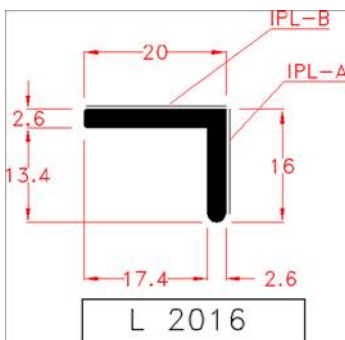

L2016

Finishes	Plain colour	☒	Available in straight lengths	☒
	Serigraphy	☐	Available on rolls	☐
	Transfer film	☒		
	Mylar metal film	☐		
	Alu wrapping	☐	Accessories available	☐