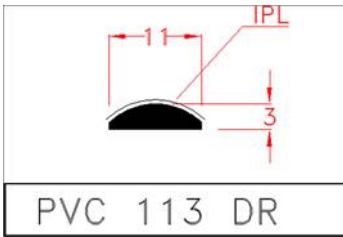

PVC 113 DR

PVC113DR

Finishes	Plain colour	☒	Available in straight lengths	☒
	Serigraphy	☒	Available on rolls	☐
	Transfer film	☒		
	Mylar metal film	☒		
	Alu wrapping	☐	Accessories available	☒