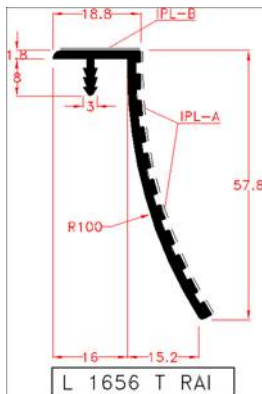

L1656T RAI

Finishes	Plain colour	☒	Available in straight lengths	☒
	Serigraphy	☐	Available on rolls	☐
	Transfer film	☒		
	Mylar metal film	☐		
	Alu wrapping	☐	Accessories available	☐