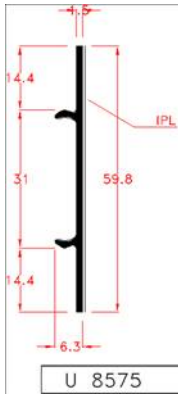

U8575

Finishes	Plain colour	☒	Available in straight lengths	☒	
	Serigraphy	☐	Available on rolls	☐	
	Transfer film	☒			
	Mylar metal film	☐			
	Alu wrapping	☐	Accessories available	☐