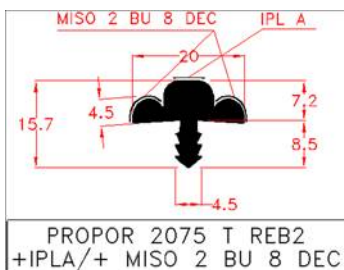

PROPOR2075T REB2

Finishes	Plain colour	☒	Available in straight lengths	☒
	Serigraphy	☒	Available on rolls	☒
	Transfer film	☒		
	Mylar metal film	☒		
	Alu wrapping	☐	Accessories available	☐