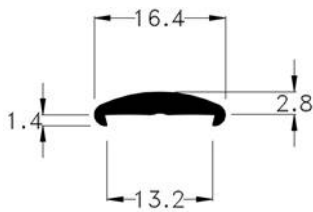

PROPOR U 1613

PROPOR U1613

Finishes	Plain colour	☒	Available in straight lengths	☐
	Serigraphy	☐	Available on rolls	☒
	Transfer film	☐		
	Mylar metal film	☐		
	Alu wrapping	☐	Accessories available	☐