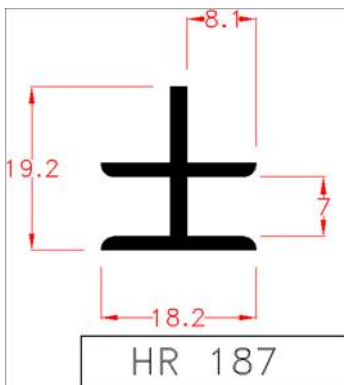

HR187

Finishes	Plain colour	☒	Available in straight lengths	☒
	Serigraphy	☐	Available on rolls	☐
	Transfer film	☐		
	Mylar metal film	☐		
	Alu wrapping	☐	Accessories available	☐