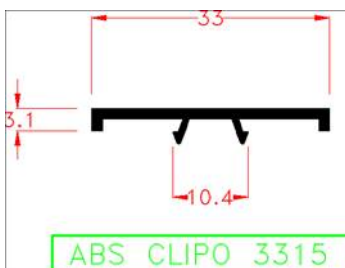

ABS CLIPO3315

Finishes	Plain colour	☒	Available in straight lengths	☒	
	Serigraphy	☐	Available on rolls	☐	
	Transfer film	☒			
	Mylar metal film	☐			
	Alu wrapping	☐	Accessories available	☐