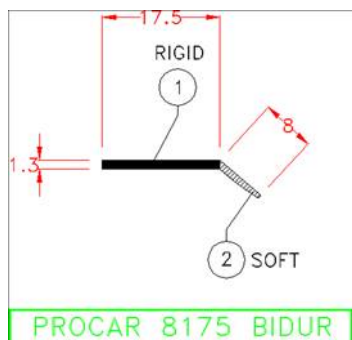

PROCAR8175 BIDUR

Finishes	Plain colour	☒	Available in straight lengths	☒
	Serigraphy	☐	Available on rolls	☐
	Transfer film	☐		
	Mylar metal film	☐		
	Alu wrapping	☐	Accessories available	☐