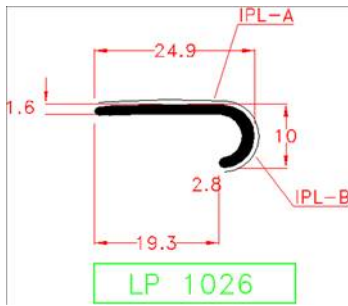

LP1026

Finishes	Plain colour	☐	Available in straight lengths	☒
	Serigraphy	☐	Available on rolls	☐
	Transfer film	☐		
	Mylar metal film	☐		
	Alu wrapping	☒	Accessories available	☐