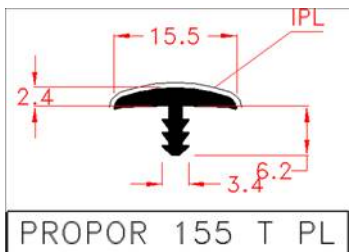

PROPOR155T PL

Finishes	Plain colour	☒	Available in straight lengths	☒
	Serigraphy	☒	Available on rolls	☒
	Transfer film	☒		
	Mylar metal film	☒		
	Alu wrapping	☐	Accessories available	☐