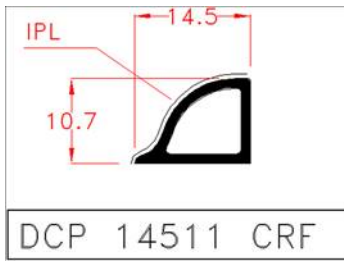

DCP14511CRF

Finishes	Plain colour	☒	Available in straight lengths	☒
	Serigraphy	☐	Available on rolls	☐
	Transfer film	☒		
	Mylar metal film	☐		
	Alu wrapping	☐	Accessories available	☐