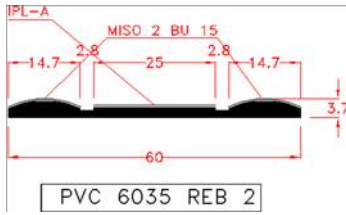

PVC6035REB2

Finishes	Plain colour	☐	Available in straight lengths	☒
	Serigraphy	☐	Available on rolls	☐
	Transfer film	☒		
	Mylar metal film	☒		
	Alu wrapping	☐	Accessories available	☐