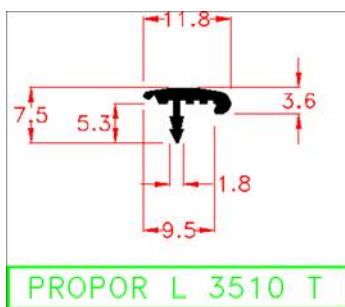

PROPOR L3510T

Finishes	Plain colour	☐	Available in straight lengths	☒	
	Serigraphy	☐	Available on rolls	☐	
	Transfer film	☒			
	Mylar metal film	☐			
	Alu wrapping	☐	Accessories available	☐