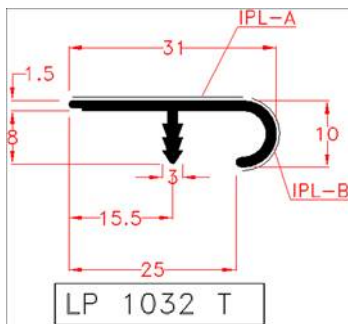

LP1032T

Finishes	Plain colour	☒	Available in straight lengths	☒
	Serigraphy	☐	Available on rolls	☐
	Transfer film	☒		
	Mylar metal film	☐		
	Alu wrapping	☒	Accessories available	☐