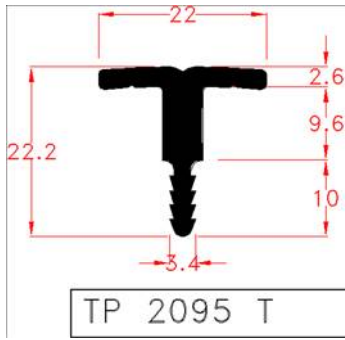

TP2095T/RECY

Finishes	Plain colour	☒	Available in straight lengths	☒
	Serigraphy	☐	Available on rolls	☐
	Transfer film	☐		
	Mylar metal film	☐		
	Alu wrapping	☐	Accessories available	☐