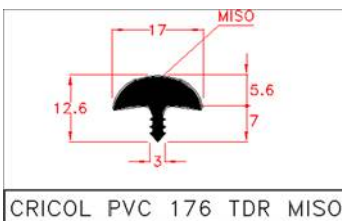

CRICOL PVC176TDR

Finishes	Plain colour	☐	Available in straight lengths	☒
	Serigraphy	☐	Available on rolls	☒
	Transfer film	☐		
	Mylar metal film	☒		
	Alu wrapping	☐	Accessories available	☐