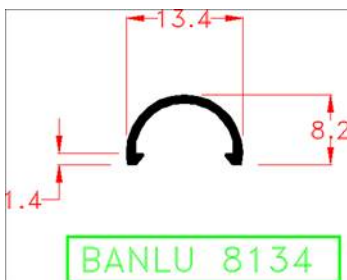

BANLU8134+NU

Finishes	Plain colour	☒	Available in straight lengths	☒
	Serigraphy	☐	Available on rolls	☐
	Transfer film	☐		
	Mylar metal film	☐		
	Alu wrapping	☐	Accessories available	☐