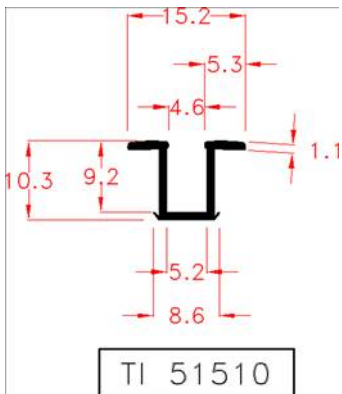

TI51510

Finishes	Plain colour	☒	Available in straight lengths	☒
	Serigraphy	☐	Available on rolls	☐
	Transfer film	☐		
	Mylar metal film	☐		
	Alu wrapping	☐	Accessories available	☐