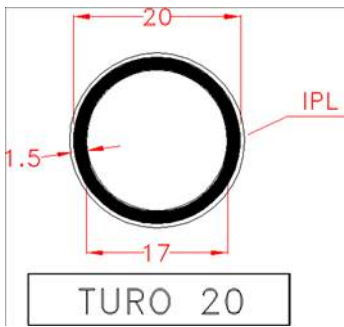

TURO20

Finishes	Plain colour	☒	Available in straight lengths	☒	
	Serigraphy	☐	Available on rolls	☐	
	Transfer film	☒			
	Mylar metal film	☐			
	Alu wrapping	☐	Accessories available	☐