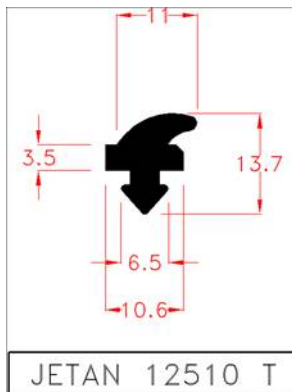

JETAN12510T

Finishes	Plain colour	☒	Available in straight lengths	☒	
	Serigraphy	☐	Available on rolls	☐	
	Transfer film	☐			
	Mylar metal film	☐			
	Alu wrapping	☐	Accessories available	☐