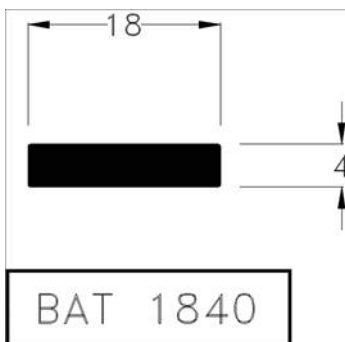

BAT1840

Finishes	Plain colour	☒	Available in straight lengths	☒	
	Serigraphy	☐	Available on rolls	☐	
	Transfer film	☐			
	Mylar metal film	☐			
	Alu wrapping	☐	Accessories available	☐