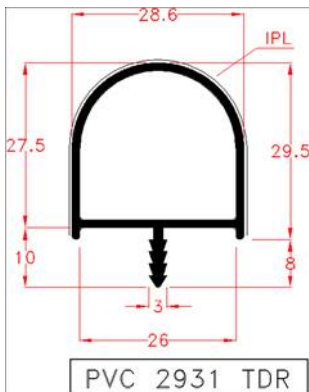

PVC2931TDR

Finishes	Plain colour	☒	Available in straight lengths	☒
	Serigraphy	☐	Available on rolls	☐
	Transfer film	☒		
	Mylar metal film	☐		
	Alu wrapping	☒	Accessories available	☐