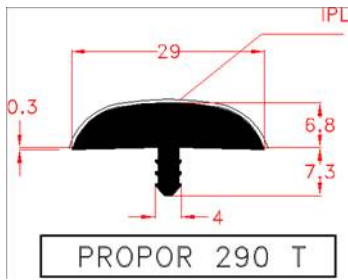

PROPOR290T

Finishes	Plain colour	☒	Available in straight lengths	☒	
	Serigraphy	☒	Available on rolls	☒	
	Transfer film	☒			
	Mylar metal film	☒			
	Alu wrapping	☐	Accessories available	☐