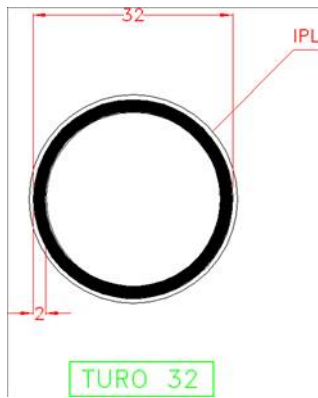

TURO32

Finishes	Plain colour	☒	Available in straight lengths	☒
	Serigraphy	☐	Available on rolls	☐
	Transfer film	☒		
	Mylar metal film	☐		
	Alu wrapping	☐	Accessories available	☒