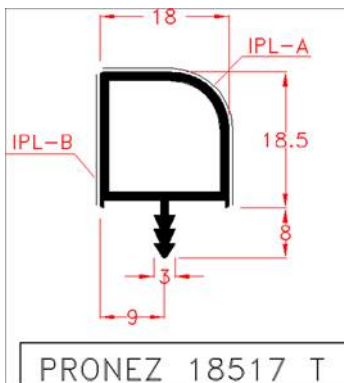

PRONEZ18517T

Finishes	Plain colour	☒	Available in straight lengths	☒	
	Serigraphy	☐	Available on rolls	☐	
	Transfer film	☒			
	Mylar metal film	☐			
	Alu wrapping	☒	Accessories available	☒