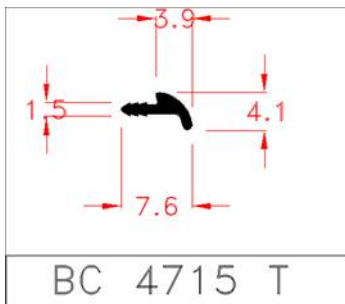

BC4715T

Finishes	Plain colour	☒	Available in straight lengths	☒	
	Serigraphy	☐	Available on rolls	☐	
	Transfer film	☐			
	Mylar metal film	☐			
	Alu wrapping	☒	Accessories available	☐