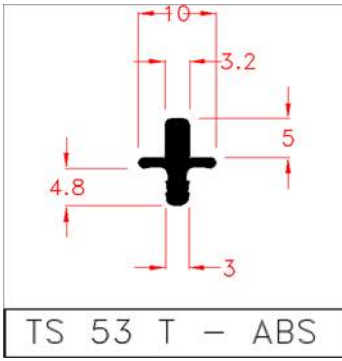

TS53T/2.5

Finishes	Plain colour	☒	Available in straight lengths	☒
	Serigraphy	☐	Available on rolls	☐
	Transfer film	☐		
	Mylar metal film	☐		
	Alu wrapping	☐	Accessories available	☐