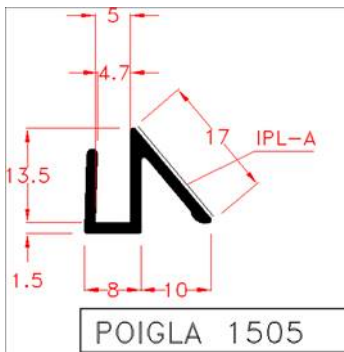

POIGLA1505

Finishes	Plain colour	☒	Available in straight lengths	☒
	Serigraphy	☐	Available on rolls	☐
	Transfer film	☒		
	Mylar metal film	☐		
	Alu wrapping	☐	Accessories available	☐