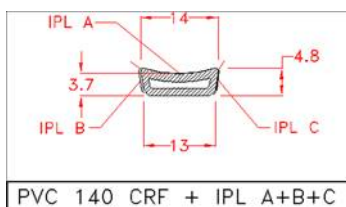

PVC140CRF

Finishes	Plain colour	☐	Available in straight lengths	☒	
	Serigraphy	☐	Available on rolls	☐	
	Transfer film	☒			
	Mylar metal film	☒			
	Alu wrapping	☐	Accessories available	☐