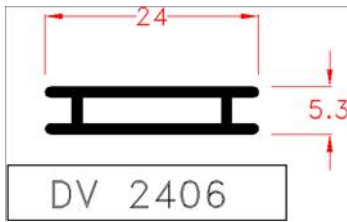

DV2406

Finishes	Plain colour	☒	Available in straight lengths	☒
	Serigraphy	☐	Available on rolls	☐
	Transfer film	☐		
	Mylar metal film	☐		
	Alu wrapping	☒	Accessories available	☒