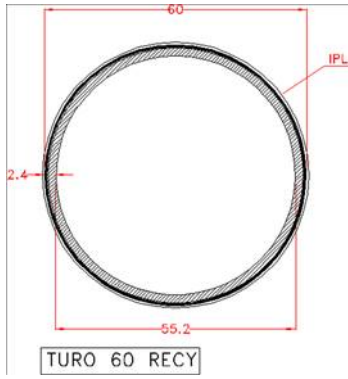

TURO60/RECY

Finishes	Plain colour	☒	Available in straight lengths	☒
	Serigraphy	☐	Available on rolls	☐
	Transfer film	☒		
	Mylar metal film	☐		
	Alu wrapping	☐	Accessories available	☐