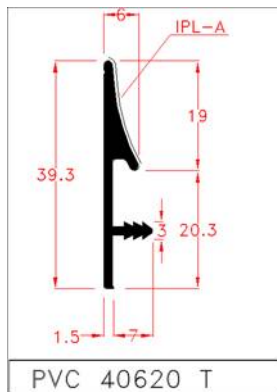

PVC40620T

Finishes	Plain colour	☒	Available in straight lengths	☒	
	Serigraphy	☐	Available on rolls	☐	
	Transfer film	☒			
	Mylar metal film	☐			
	Alu wrapping	☒	Accessories available	☐