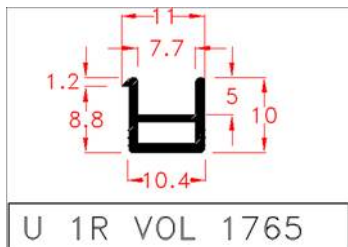

U1R VOL1765

Finishes	Plain colour	☒	Available in straight lengths	☒	
	Serigraphy	☐	Available on rolls	☐	
	Transfer film	☐			
	Mylar metal film	☐			
	Alu wrapping	☐	Accessories available	☒