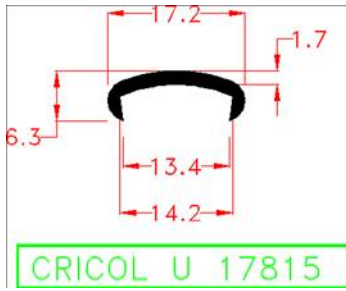

CRICOL U17815

Finishes	Plain colour	☒	Available in straight lengths	☒
	Serigraphy	☐	Available on rolls	☒
	Transfer film	☐		
	Mylar metal film	☐		
	Alu wrapping	☐	Accessories available	☐