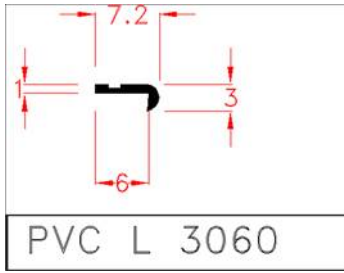

PVC L3060

Finishes	Plain colour	☒	Available in straight lengths	☒
	Serigraphy	☐	Available on rolls	☐
	Transfer film	☐		
	Mylar metal film	☒		
	Alu wrapping	☐	Accessories available	☐