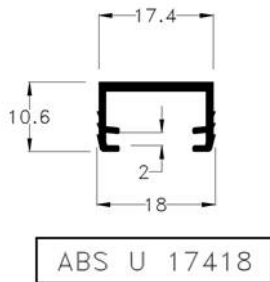

ABS U17418

Finishes	Plain colour	☒	Available in straight lengths	☒
	Serigraphy	☐	Available on rolls	☐
	Transfer film	☐		
	Mylar metal film	☐		
	Alu wrapping	☐	Accessories available	☐