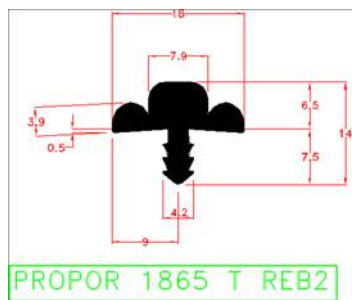

PROPOR1865T REB2

Finishes	Plain colour	☒	Available in straight lengths	☒
	Serigraphy	☒	Available on rolls	☒
	Transfer film	☒		
	Mylar metal film	☒		
	Alu wrapping	☐	Accessories available	☐