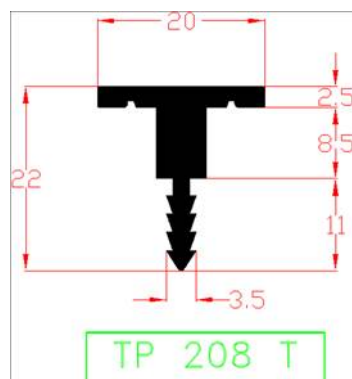

TP208T

Finishes	Plain colour	☒	Available in straight lengths	☒	
	Serigraphy	☐	Available on rolls	☐	
	Transfer film	☐			
	Mylar metal film	☐			
	Alu wrapping	☒	Accessories available	☐