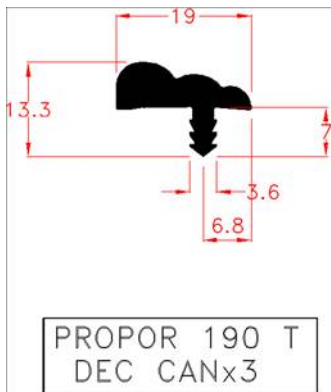

PROPOR190T DEC CANX3

Finishes	Plain colour	☒	Available in straight lengths	☒	
	Serigraphy	☐	Available on rolls	☒	
	Transfer film	☐			
	Mylar metal film	☐			
	Alu wrapping	☐	Accessories available	☐