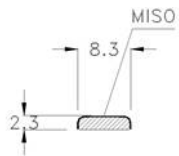

ABS PVC80PL

ABS PVC 80 PL MISO

Finishes	Plain colour	☒	Available in straight lengths	☒
	Serigraphy	☒	Available on rolls	☐
	Transfer film	☒		
	Mylar metal film	☐		
	Alu wrapping	☐	Accessories available	☐