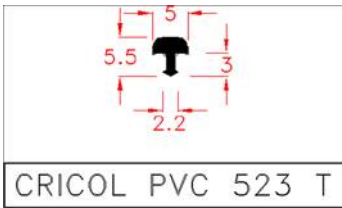

CRICOL PVC523T

Finishes	Plain colour	☒	Available in straight lengths	☒	
	Serigraphy	☐	Available on rolls	☐	
	Transfer film	☐			
	Mylar metal film	☒			
	Alu wrapping	☐	Accessories available	☐