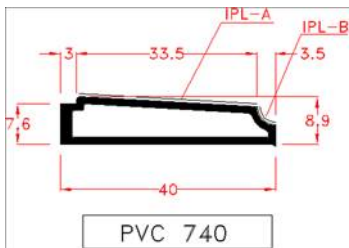

PVC740

Finishes	Plain colour	☒	Available in straight lengths	☒
	Serigraphy	☐	Available on rolls	☐
	Transfer film	☒		
	Mylar metal film	☐		
	Alu wrapping	☐	Accessories available	☒