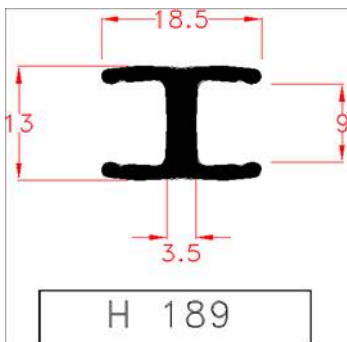

H189

Finishes	Plain colour	☒	Available in straight lengths	☒
	Serigraphy	☐	Available on rolls	☐
	Transfer film	☒		
	Mylar metal film	☐		
	Alu wrapping	☒	Accessories available	☐