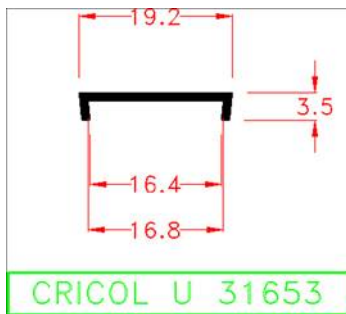

CRICOL U31653

Finishes	Plain colour	☒	Available in straight lengths	☒
	Serigraphy	☐	Available on rolls	☐
	Transfer film	☐		
	Mylar metal film	☐		
	Alu wrapping	☐	Accessories available	☐