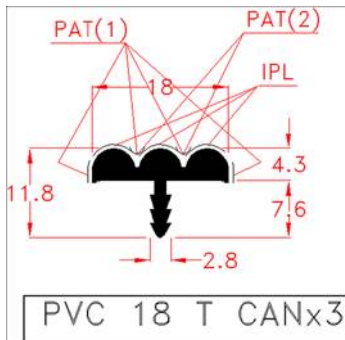

PVC18T CANX3

Finishes	Plain colour	☒	Available in straight lengths	☒	
	Serigraphy	☐	Available on rolls	☐	
	Transfer film	☒			
	Mylar metal film	☐			
	Alu wrapping	☐	Accessories available	☐