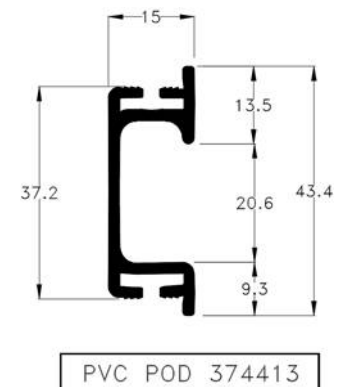

PVC POD374413

Finishes	Plain colour	☒	Available in straight lengths	☒
	Serigraphy	☐	Available on rolls	☐
	Transfer film	☐		
	Mylar metal film	☐		
	Alu wrapping	☐	Accessories available	☐