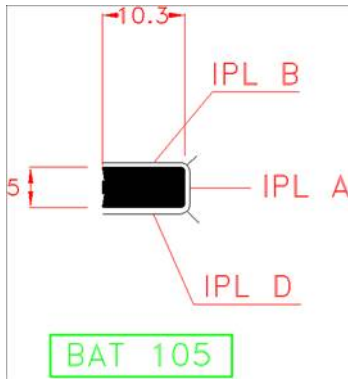

ABS BAT105

Finishes	Plain colour	☒	Available in straight lengths	☒
	Serigraphy	☐	Available on rolls	☐
	Transfer film	☒		
	Mylar metal film	☐		
	Alu wrapping	☐	Accessories available	☐