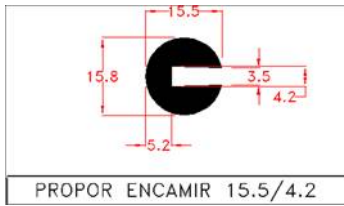

PROPOR ENCAMIR15,5/4,2

Finishes	Plain colour	☒	Available in straight lengths	☒	
	Serigraphy	☐	Available on rolls	☐	
	Transfer film	☐			
	Mylar metal film	☒			
	Alu wrapping	☐	Accessories available	☐