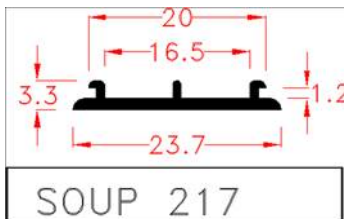

SOUP217

Finishes	Plain colour	☒	Available in straight lengths	☒	
	Serigraphy	☐	Available on rolls	☐	
	Transfer film	☐			
	Mylar metal film	☐			
	Alu wrapping	☐	Accessories available	☐