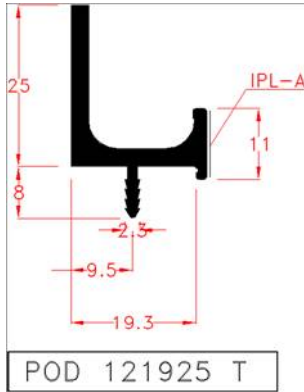

POD121925T

Finishes	Plain colour	☒	Available in straight lengths	☒	
	Serigraphy	☐	Available on rolls	☐	
	Transfer film	☒			
	Mylar metal film	☐			
	Alu wrapping	☒	Accessories available	☐