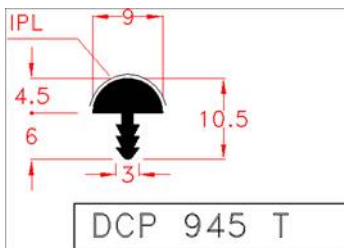

DCP945T

Finishes	Plain colour	☒	Available in straight lengths	☒
	Serigraphy	☐	Available on rolls	☐
	Transfer film	☒		
	Mylar metal film	☐		
	Alu wrapping	☐	Accessories available	☒