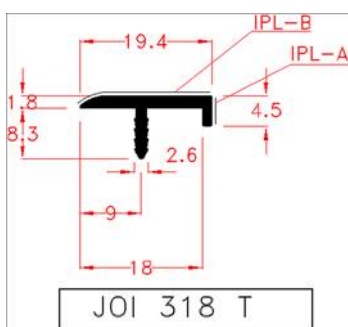

JOI318T

Finishes	Plain colour	☒	Available in straight lengths	☒	
	Serigraphy	☐	Available on rolls	☐	
	Transfer film	☒			
	Mylar metal film	☐			
	Alu wrapping	☒	Accessories available	☐