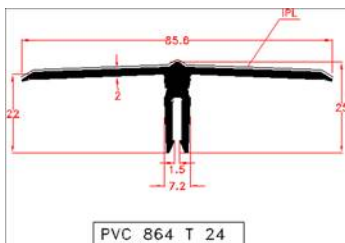

PVC864T24

Finishes	Plain colour	☒	Available in straight lengths	☒	
	Serigraphy	☐	Available on rolls	☐	
	Transfer film	☒			
	Mylar metal film	☐			
	Alu wrapping	☐	Accessories available	☐