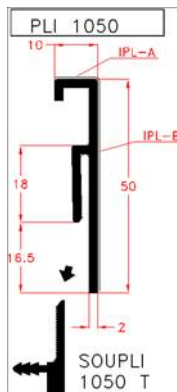

PLI1050

Finishes	Plain colour	☒	Available in straight lengths	☒	
	Serigraphy	☐	Available on rolls	☐	
	Transfer film	☒			
	Mylar metal film	☐			
	Alu wrapping	☐	Accessories available	☐