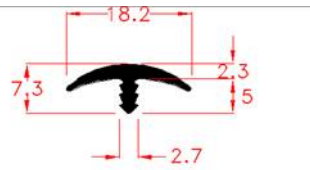

PROPOR PVC 182 T

PROPOR PVC182T

Finishes	Plain colour	☒	Available in straight lengths	☒
	Serigraphy	☐	Available on rolls	☐
	Transfer film	☐		
	Mylar metal film	☐		
	Alu wrapping	☐	Accessories available	☐