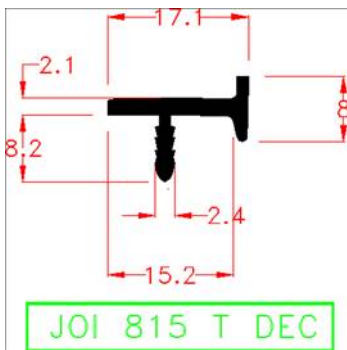

JOI815T DEC

Finishes	Plain colour	☒	Available in straight lengths	☒	
	Serigraphy	☐	Available on rolls	☐	
	Transfer film	☐			
	Mylar metal film	☐			
	Alu wrapping	☐	Accessories available	☐