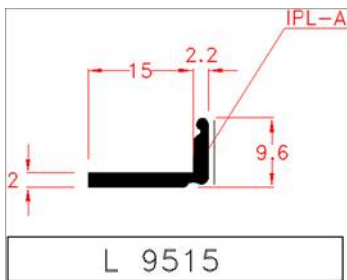

L9515

Finishes	Plain colour	☒	Available in straight lengths	☒
	Serigraphy	☐	Available on rolls	☐
	Transfer film	☒		
	Mylar metal film	☐		
	Alu wrapping	☒	Accessories available	☐