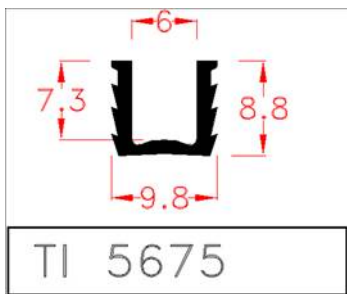

TI5675

Finishes	Plain colour	☒	Available in straight lengths	☒
	Serigraphy	☐	Available on rolls	☐
	Transfer film	☐		
	Mylar metal film	☐		
	Alu wrapping	☐	Accessories available	☐