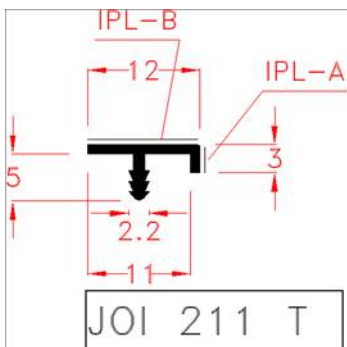

JOI211T

Finishes	Plain colour	☒	Available in straight lengths	☒	
	Serigraphy	☐	Available on rolls	☐	
	Transfer film	☒			
	Mylar metal film	☐			
	Alu wrapping	☐	Accessories available	☐