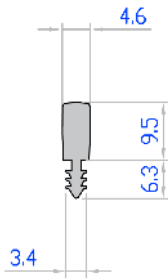

PROPOR TS105T

Finishes	Plain colour	☒	Available in straight lengths	☒	
	Serigraphy	☐	Available on rolls	☐	
	Transfer film	☐			
	Mylar metal film	☐			
	Alu wrapping	☐	Accessories available	☐