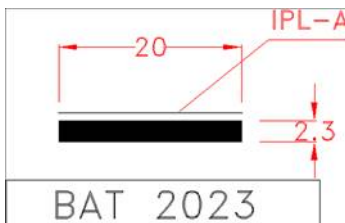

BAT2023

Finishes	Plain colour	☒	Available in straight lengths	☒	
	Serigraphy	☐	Available on rolls	☐	
	Transfer film	☒			
	Mylar metal film	☐			
	Alu wrapping	☐	Accessories available	☐