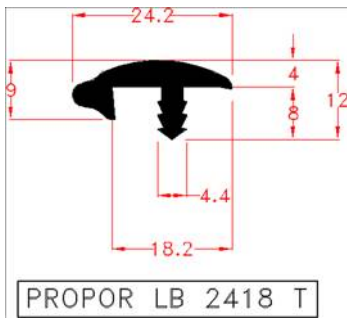

PROPOR LB2418T

Finishes	Plain colour	☒	Available in straight lengths	☒	
	Serigraphy	☐	Available on rolls	☒	
	Transfer film	☐			
	Mylar metal film	☐			
	Alu wrapping	☐	Accessories available	☐