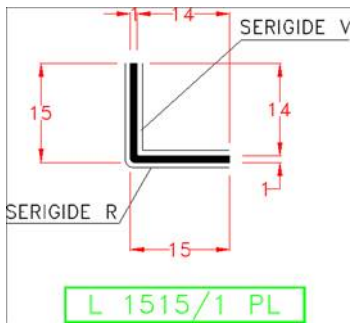

ABS L1515/1 PL

Finishes	Plain colour	☒	Available in straight lengths	☒	
	Serigraphy	☐	Available on rolls	☐	
	Transfer film	☐			
	Mylar metal film	☐			
	Alu wrapping	☐	Accessories available	☐