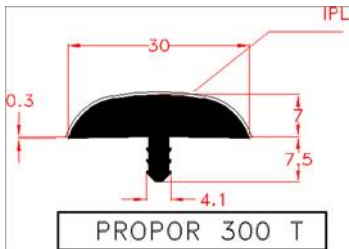

PROPOR300T

Finishes	Plain colour	☒	Available in straight lengths	☒	
	Serigraphy	☒	Available on rolls	☒	
	Transfer film	☒			
	Mylar metal film	☒			
	Alu wrapping	☐	Accessories available	☐