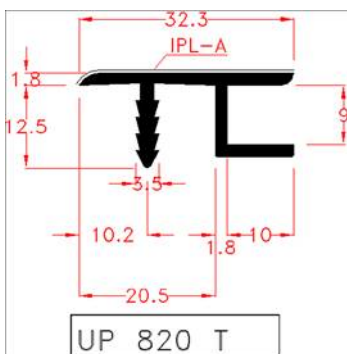

UP820T

Finishes	Plain colour	☒	Available in straight lengths	☒
	Serigraphy	☐	Available on rolls	☐
	Transfer film	☒		
	Mylar metal film	☐		
	Alu wrapping	☐	Accessories available	☐