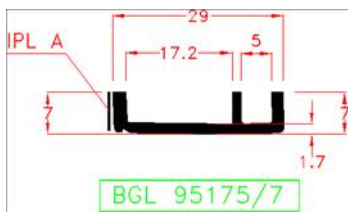

BGL95175/7

Finishes	Plain colour	☒	Available in straight lengths	☒	
	Serigraphy	☐	Available on rolls	☐	
	Transfer film	☐			
	Mylar metal film	☐			
	Alu wrapping	☐	Accessories available	☐