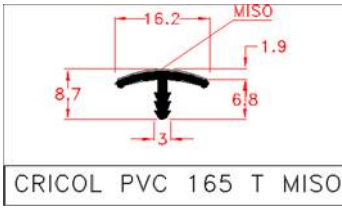

CRICOL PVC165T

Finishes	Plain colour	☒	Available in straight lengths	☒
	Serigraphy	☒	Available on rolls	☒
	Transfer film	☐		
	Mylar metal film	☒		
	Alu wrapping	☐	Accessories available	☐