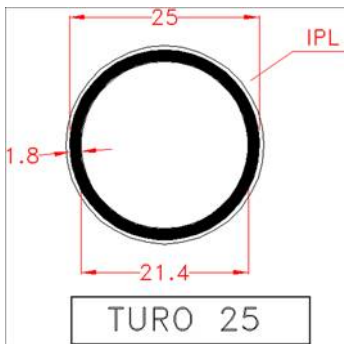

TURO25

Finishes	Plain colour	☒	Available in straight lengths	☒	
	Serigraphy	☐	Available on rolls	☐	
	Transfer film	☒			
	Mylar metal film	☐			
	Alu wrapping	☐	Accessories available	☒