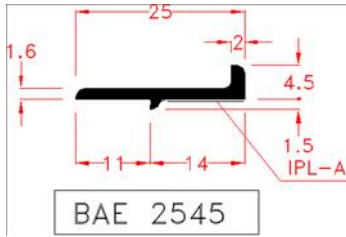

BAE2545

Finishes	Plain colour	☒	Available in straight lengths	☒	
	Serigraphy	☐	Available on rolls	☐	
	Transfer film	☒			
	Mylar metal film	☐			
	Alu wrapping	☐	Accessories available	☐