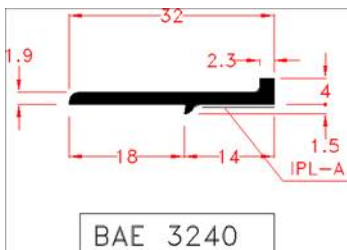

BAE3240

Finishes	Plain colour	☒	Available in straight lengths	☒	
	Serigraphy	☐	Available on rolls	☐	
	Transfer film	☒			
	Mylar metal film	☐			
	Alu wrapping	☐	Accessories available	☐