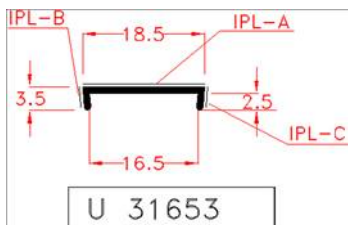

U31653

Finishes	Plain colour	☒	Available in straight lengths	☒	
	Serigraphy	☒	Available on rolls	☐	
	Transfer film	☒			
	Mylar metal film	☐			
	Alu wrapping	☐	Accessories available	☐