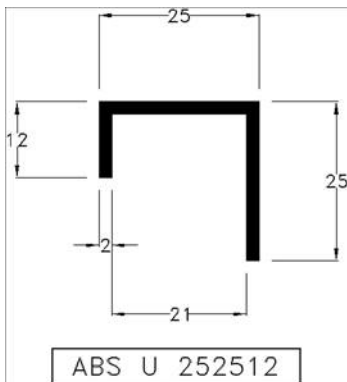

ABS U252512

Finishes	Plain colour	☒	Available in straight lengths	☒	
	Serigraphy	☐	Available on rolls	☐	
	Transfer film	☐			
	Mylar metal film	☐			
	Alu wrapping	☐	Accessories available	☐