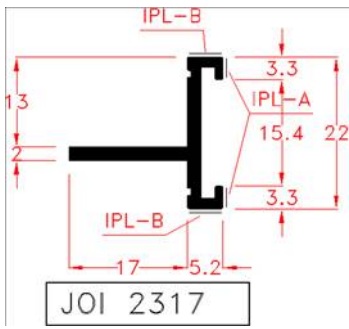

JOI2317

Finishes	Plain colour	☒	Available in straight lengths	☒
	Serigraphy	☐	Available on rolls	☐
	Transfer film	☒		
	Mylar metal film	☐		
	Alu wrapping	☒	Accessories available	☐