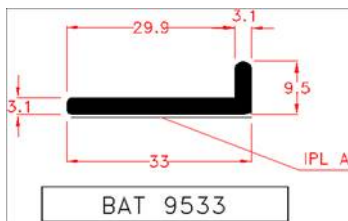

BAT9533

Finishes	Plain colour	☒	Available in straight lengths	☒
	Serigraphy	☐	Available on rolls	☐
	Transfer film	☐		
	Mylar metal film	☐		
	Alu wrapping	☐	Accessories available	☐