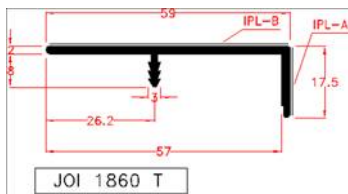

JOI1860T

Finishes	Plain colour	☒	Available in straight lengths	☒	
	Serigraphy	☐	Available on rolls	☐	
	Transfer film	☒			
	Mylar metal film	☐			
	Alu wrapping	☐	Accessories available	☒