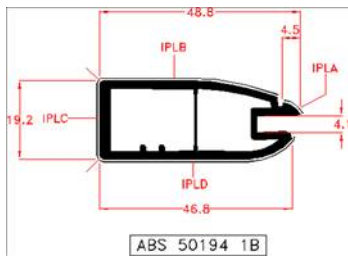

ABS50194 1B

Finishes	Plain colour	☒	Available in straight lengths	☒
	Serigraphy	☐	Available on rolls	☐
	Transfer film	☒		
	Mylar metal film	☐		
	Alu wrapping	☐	Accessories available	☒