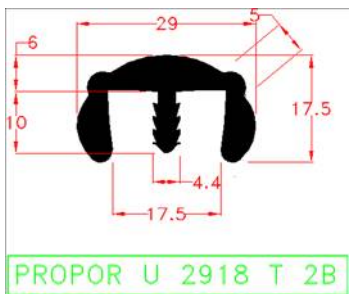

PROPOR U2918T2B

Finishes	Plain colour	☒	Available in straight lengths	☒	
	Serigraphy	☐	Available on rolls	☒	
	Transfer film	☐			
	Mylar metal film	☒			
	Alu wrapping	☐	Accessories available	☐