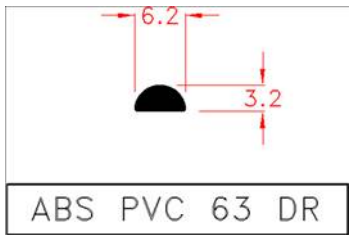

ABS PVC63DR

Finishes	Plain colour	☒	Available in straight lengths	☒
	Serigraphy	☐	Available on rolls	☐
	Transfer film	☒		
	Mylar metal film	☐		
	Alu wrapping	☐	Accessories available	☐