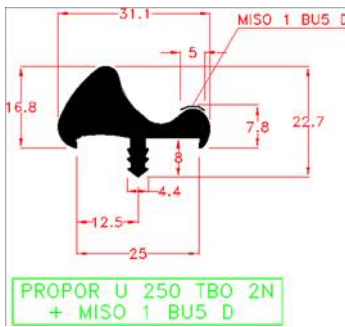

PROPOR U250TBO 2N

Finishes	Plain colour	☒	Available in straight lengths	☒	
	Serigraphy	☐	Available on rolls	☐	
	Transfer film	☐			
	Mylar metal film	☐			
	Alu wrapping	☐	Accessories available	☐