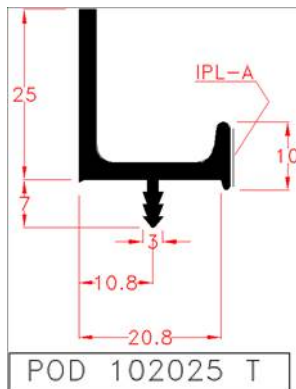

POD102025T

Finishes	Plain colour	☒	Available in straight lengths	☒	
	Serigraphy	☐	Available on rolls	☐	
	Transfer film	☐			
	Mylar metal film	☐			
	Alu wrapping	☐	Accessories available	☐