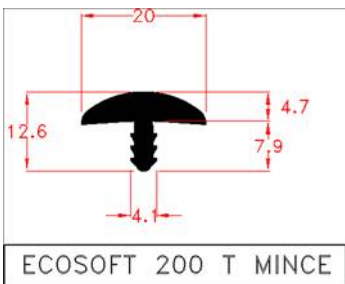

ECOSOFT200T MINCE

Finishes	Plain colour	☒	Available in straight lengths	☐	
	Serigraphy	☐	Available on rolls	☒	
	Transfer film	☐			
	Mylar metal film	☐			
	Alu wrapping	☐	Accessories available	☐