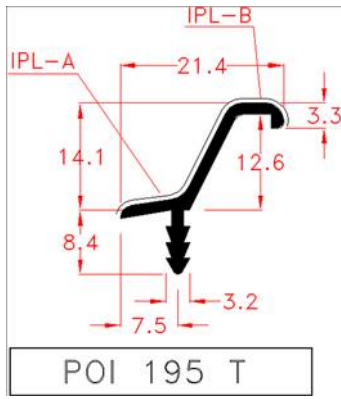

POI195T

Finishes	Plain colour	☒	Available in straight lengths	☒	
	Serigraphy	☐	Available on rolls	☐	
	Transfer film	☒			
	Mylar metal film	☒			
	Alu wrapping	☐	Accessories available	☐