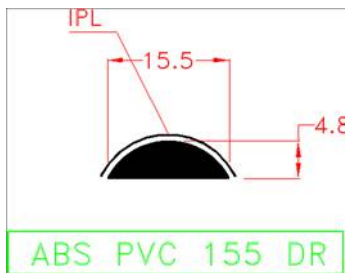

ABS PVC155DR

Finishes	Plain colour	☒	Available in straight lengths	☒
	Serigraphy	☐	Available on rolls	☐
	Transfer film	☐		
	Mylar metal film	☐		
	Alu wrapping	☐	Accessories available	☐