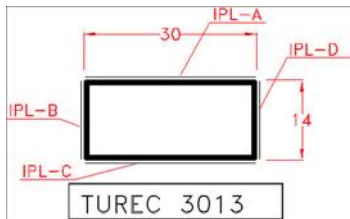

TUREC3013

Finishes	Plain colour	☒	Available in straight lengths	☒
	Serigraphy	☐	Available on rolls	☐
	Transfer film	☒		
	Mylar metal film	☐		
	Alu wrapping	☐	Accessories available	☐