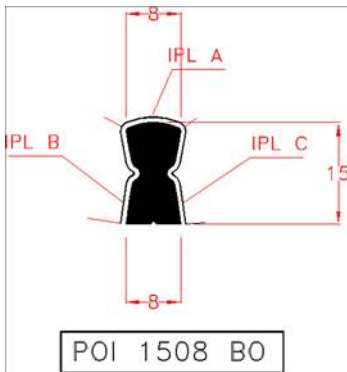

POI1508 BO

Finishes	Plain colour	☒	Available in straight lengths	☒	
	Serigraphy	☐	Available on rolls	☐	
	Transfer film	☒			
	Mylar metal film	☐			
	Alu wrapping	☐	Accessories available	☐