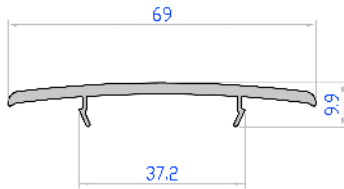

PVC U 6937

PVC U6937

Finishes	Plain colour	☒	Available in straight lengths	☒	
	Serigraphy	☐	Available on rolls	☐	
	Transfer film	☐			
	Mylar metal film	☐			
	Alu wrapping	☐	Accessories available	☐