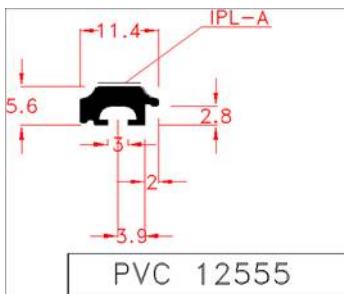

PVC12555

Finishes	Plain colour	☒	Available in straight lengths	☒	
	Serigraphy	☐	Available on rolls	☐	
	Transfer film	☐			
	Mylar metal film	☐			
	Alu wrapping	☒	Accessories available	☐