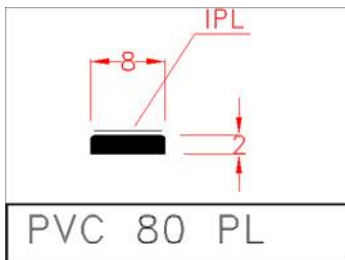

PVC85PL

Finishes	Plain colour	☐	Available in straight lengths	☒	
	Serigraphy	☐	Available on rolls	☐	
	Transfer film	☒			
	Mylar metal film	☐			
	Alu wrapping	☐	Accessories available	☐