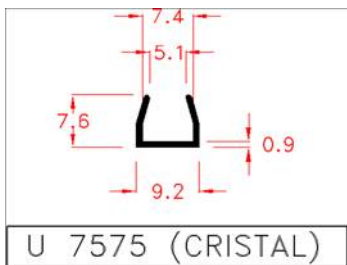

U7575

Finishes	Plain colour	☒	Available in straight lengths	☒	
	Serigraphy	☐	Available on rolls	☐	
	Transfer film	☒			
	Mylar metal film	☐			
	Alu wrapping	☐	Accessories available	☐