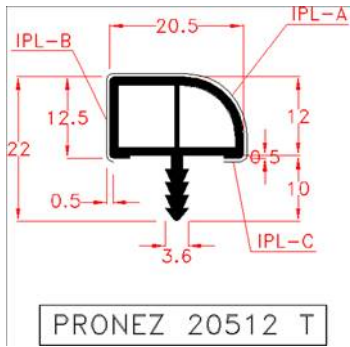

PRONEZ20512T

Finishes	Plain colour	☒	Available in straight lengths	☒
	Serigraphy	☐	Available on rolls	☐
	Transfer film	☒		
	Mylar metal film	☐		
	Alu wrapping	☐	Accessories available	☐