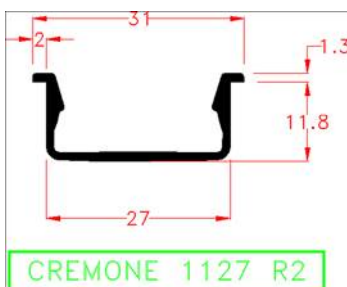

CREMONE1127R2

Finishes	Plain colour	☒	Available in straight lengths	☒
	Serigraphy	☐	Available on rolls	☐
	Transfer film	☐		
	Mylar metal film	☐		
	Alu wrapping	☐	Accessories available	☐