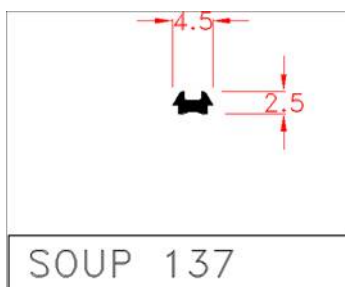

SOUP137

Finishes	Plain colour	☒	Available in straight lengths	☒
	Serigraphy	☐	Available on rolls	☐
	Transfer film	☐		
	Mylar metal film	☐		
	Alu wrapping	☐	Accessories available	☐