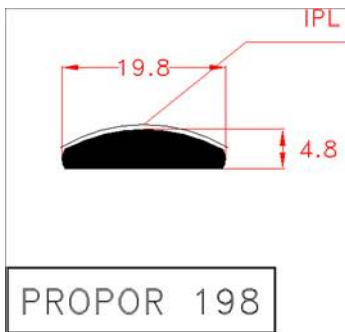

PROPOR198

Finishes	Plain colour	☒	Available in straight lengths	☒
	Serigraphy	☒	Available on rolls	☒
	Transfer film	☒		
	Mylar metal film	☒		
	Alu wrapping	☐	Accessories available	☐