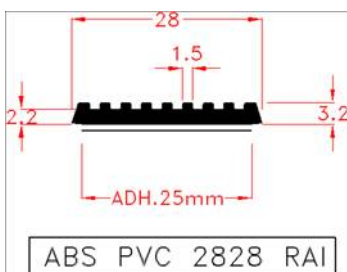

ABS PVC2828RAI

Finishes	Plain colour	☒	Available in straight lengths	☒
	Serigraphy	☐	Available on rolls	☐
	Transfer film	☐		
	Mylar metal film	☐		
	Alu wrapping	☐	Accessories available	☐