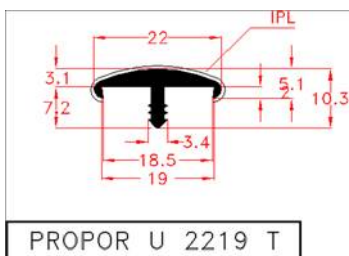

PROPOR U2219T

Finishes	Plain colour	☒	Available in straight lengths	☒
	Serigraphy	☒	Available on rolls	☒
	Transfer film	☒		
	Mylar metal film	☒		
	Alu wrapping	☐	Accessories available	☐