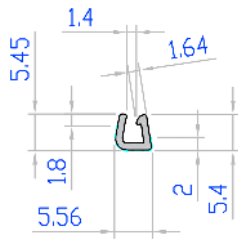

ABS U 5517/ 1.4

ABS U5517/1.4

Finishes	Plain colour	☐	Available in straight lengths	☒
	Serigraphy	☐	Available on rolls	☐
	Transfer film	☐		
	Mylar metal film	☒		
	Alu wrapping	☐	Accessories available	☐