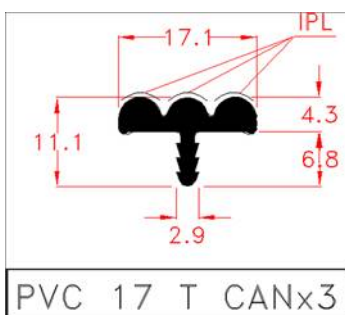

PVC17T CANX3

Finishes	Plain colour	☒	Available in straight lengths	☒	
	Serigraphy	☐	Available on rolls	☐	
	Transfer film	☒			
	Mylar metal film	☐			
	Alu wrapping	☐	Accessories available	☐