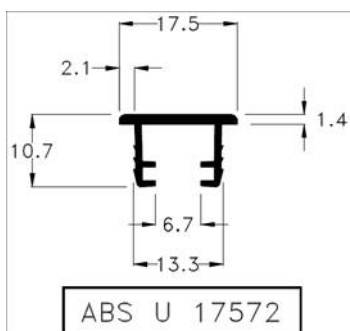

ABS U17572

Finishes	Plain colour	☒	Available in straight lengths	☒
	Serigraphy	☐	Available on rolls	☐
	Transfer film	☐		
	Mylar metal film	☐		
	Alu wrapping	☐	Accessories available	☐