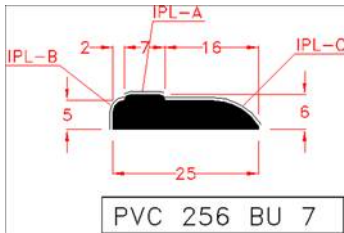

PVC256BU7

Finishes	Plain colour	☒	Available in straight lengths	☒
	Serigraphy	☐	Available on rolls	☐
	Transfer film	☒		
	Mylar metal film	☐		
	Alu wrapping	☐	Accessories available	☐