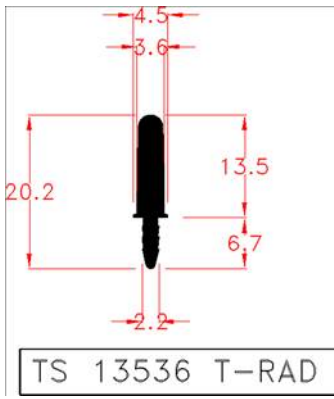

TS13536T

Finishes	Plain colour	☒	Available in straight lengths	☒	
	Serigraphy	☐	Available on rolls	☐	
	Transfer film	☐			
	Mylar metal film	☐			
	Alu wrapping	☐	Accessories available	☐