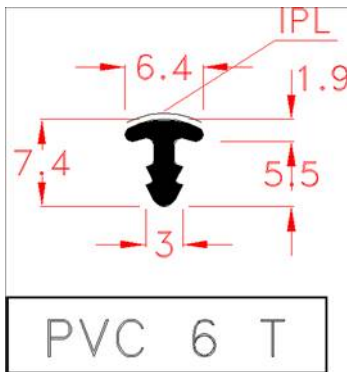

PVC6T

Finishes	Plain colour	☒	Available in straight lengths	☒
	Serigraphy	☐	Available on rolls	☐
	Transfer film	☒		
	Mylar metal film	☒		
	Alu wrapping	☐	Accessories available	☐