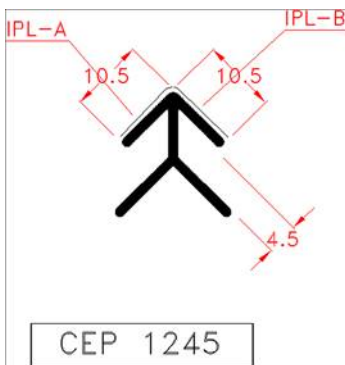

CEP1245

Finishes	Plain colour	☒	Available in straight lengths	☒	
	Serigraphy	☐	Available on rolls	☐	
	Transfer film	☒			
	Mylar metal film	☐			
	Alu wrapping	☒	Accessories available	☐