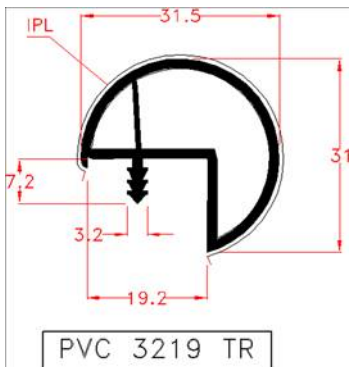

PVC3219TR

Finishes	Plain colour	☒	Available in straight lengths	☒
	Serigraphy	☐	Available on rolls	☐
	Transfer film	☒		
	Mylar metal film	☐		
	Alu wrapping	☐	Accessories available	☒