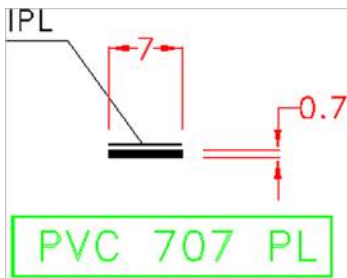

PVC707PL

Finishes	Plain colour	☒	Available in straight lengths	☒	
	Serigraphy	☒	Available on rolls	☐	
	Transfer film	☒			
	Mylar metal film	☐			
	Alu wrapping	☐	Accessories available	☐