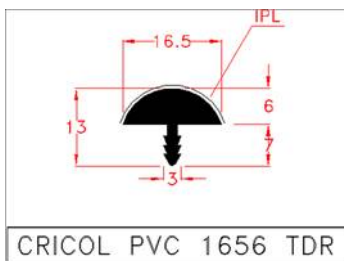

CRICOL PVC1656TDR

Finishes	Plain colour	☒	Available in straight lengths	☒	
	Serigraphy	☐	Available on rolls	☒	
	Transfer film	☒			
	Mylar metal film	☐			
	Alu wrapping	☐	Accessories available	☐