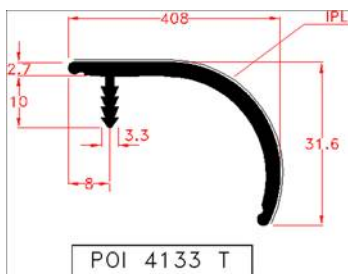

POI4133T

Finishes	Plain colour	☒	Available in straight lengths	☒
	Serigraphy	☐	Available on rolls	☐
	Transfer film	☒		
	Mylar metal film	☐		
	Alu wrapping	☒	Accessories available	☒