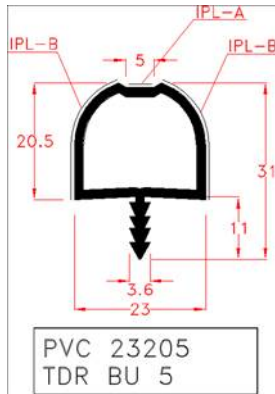

PVC23205TDR BU5

Finishes	Plain colour	☒	Available in straight lengths	☒	
	Serigraphy	☐	Available on rolls	☐	
	Transfer film	☒			
	Mylar metal film	☐			
	Alu wrapping	☐	Accessories available	☒