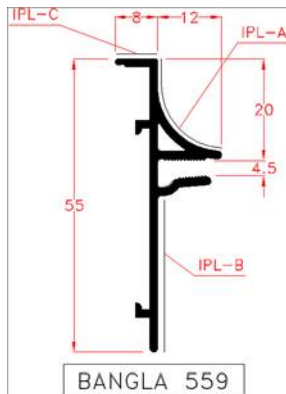

BANGLA559

Finishes	Plain colour	☒	Available in straight lengths	☒
	Serigraphy	☐	Available on rolls	☐
	Transfer film	☒		
	Mylar metal film	☐		
	Alu wrapping	☒	Accessories available	☐