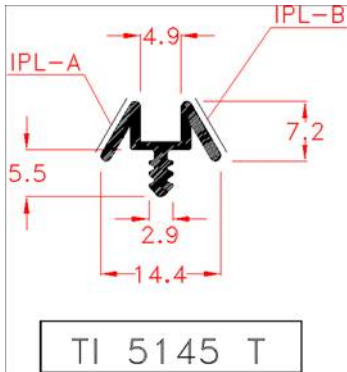

TI5145T

Finishes	Plain colour	☒	Available in straight lengths	☒
	Serigraphy	☐	Available on rolls	☐
	Transfer film	☒		
	Mylar metal film	☐		
	Alu wrapping	☐	Accessories available	☐