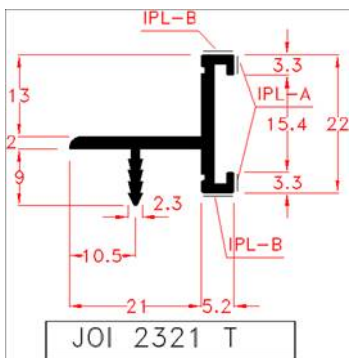

JOI2321T

Finishes	Plain colour	☒	Available in straight lengths	☒
	Serigraphy	☐	Available on rolls	☐
	Transfer film	☒		
	Mylar metal film	☐		
	Alu wrapping	☒	Accessories available	☐