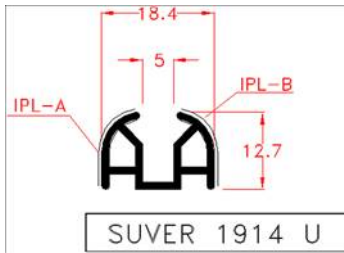

SUVER1914U

Finishes	Plain colour	☒	Available in straight lengths	☒	
	Serigraphy	☐	Available on rolls	☐	
	Transfer film	☒			
	Mylar metal film	☐			
	Alu wrapping	☒	Accessories available	☒