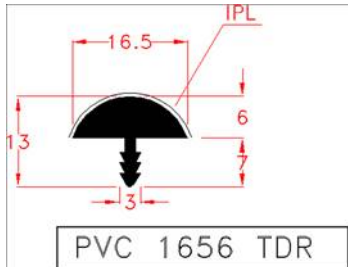

PVC1656TDR

Finishes	Plain colour	☒	Available in straight lengths	☒
	Serigraphy	☐	Available on rolls	☐
	Transfer film	☒		
	Mylar metal film	☐		
	Alu wrapping	☐	Accessories available	☒