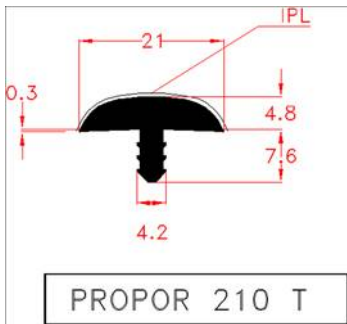

PROPOR210T

Finishes	Plain colour	☒	Available in straight lengths	☒
	Serigraphy	☐	Available on rolls	☒
	Transfer film	☒		
	Mylar metal film	☒		
	Alu wrapping	☐	Accessories available	☐