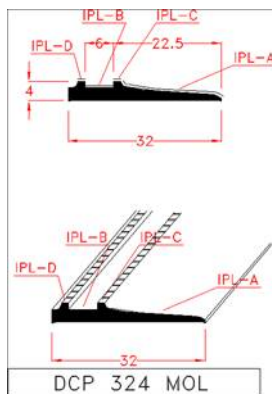

DCP324MOL

Finishes	Plain colour	☒	Available in straight lengths	☒	
	Serigraphy	☐	Available on rolls	☐	
	Transfer film	☒			
	Mylar metal film	☐			
	Alu wrapping	☐	Accessories available	☐