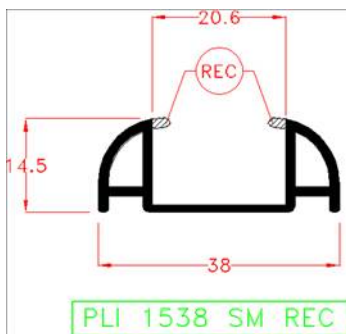

PLI1538SM-REC

Finishes	Plain colour	☐	Available in straight lengths	☒
	Serigraphy	☐	Available on rolls	☐
	Transfer film	☒		
	Mylar metal film	☐		
	Alu wrapping	☐	Accessories available	☐