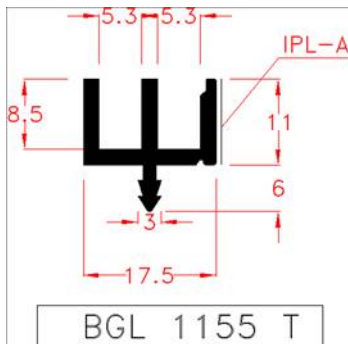

BGL1155T

Finishes	Plain colour	☒	Available in straight lengths	☒	
	Serigraphy	☐	Available on rolls	☐	
	Transfer film	☒			
	Mylar metal film	☐			
	Alu wrapping	☒	Accessories available	☐