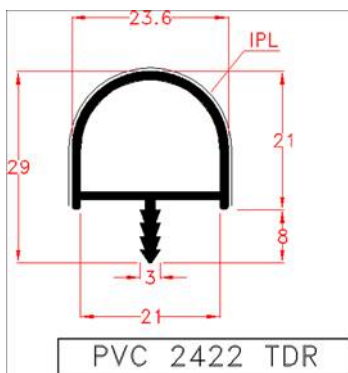

PVC2422TDR

Finishes	Plain colour	☒	Available in straight lengths	☒	
	Serigraphy	☐	Available on rolls	☐	
	Transfer film	☒			
	Mylar metal film	☐			
	Alu wrapping	☒	Accessories available	☒