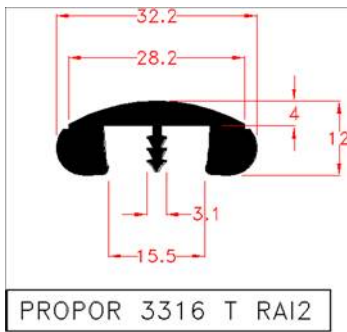

PROPOR3316T RAI2

Finishes	Plain colour	☒	Available in straight lengths	☒	
	Serigraphy	☐	Available on rolls	☐	
	Transfer film	☐			
	Mylar metal film	☐			
	Alu wrapping	☐	Accessories available	☐