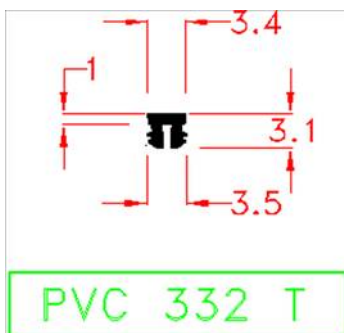

PVC332T

Finishes	Plain colour	☒	Available in straight lengths	☒
	Serigraphy	☐	Available on rolls	☐
	Transfer film	☒		
	Mylar metal film	☒		
	Alu wrapping	☐	Accessories available	☐