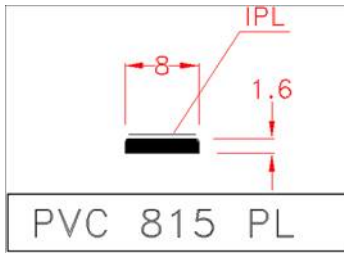

PVC815PL

Finishes	Plain colour	☒	Available in straight lengths	☒	
	Serigraphy	☐	Available on rolls	☐	
	Transfer film	☒			
	Mylar metal film	☐			
	Alu wrapping	☐	Accessories available	☐	

PVC84TDR

Finishes	Plain colour	☒	Available in straight lengths	☒	
	Serigraphy	☐	Available on rolls	☐	
	Transfer film	☒			
	Mylar metal film	☒			
	Alu wrapping	☐	Accessories available	☐