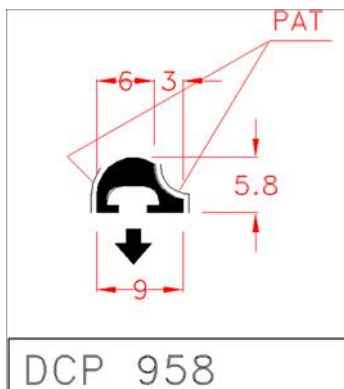

DCP958

Finishes	Plain colour	☒	Available in straight lengths	☒
	Serigraphy	☐	Available on rolls	☐
	Transfer film	☐		
	Mylar metal film	☐		
	Alu wrapping	☐	Accessories available	☒