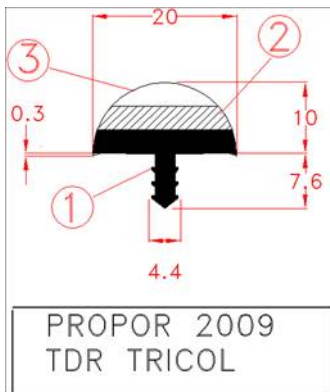

PROPOR2009TDR TRICOL

Finishes	Plain colour	☒	Available in straight lengths	☒
	Serigraphy	☐	Available on rolls	☒
	Transfer film	☐		
	Mylar metal film	☐		
	Alu wrapping	☐	Accessories available	☐