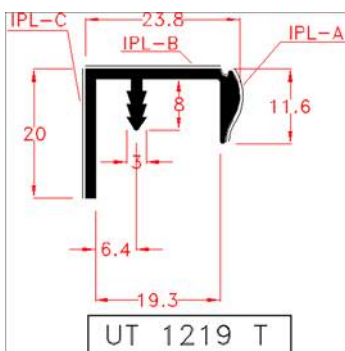

UT1219T

Finishes	Plain colour	☒	Available in straight lengths	☒	
	Serigraphy	☐	Available on rolls	☐	
	Transfer film	☒			
	Mylar metal film	☐			
	Alu wrapping	☒	Accessories available	☐