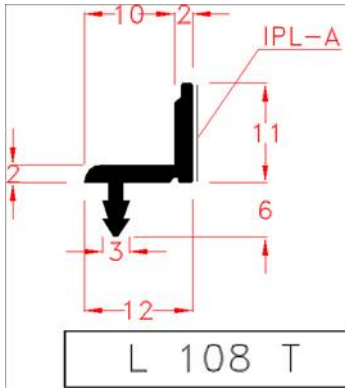

L108T

Finishes	Plain colour	☒	Available in straight lengths	☒
	Serigraphy	☐	Available on rolls	☐
	Transfer film	☒		
	Mylar metal film	☐		
	Alu wrapping	☒	Accessories available	☐