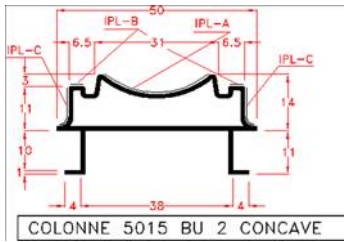

COLONNE5015BU2/CONCAVE

Finishes	Plain colour	☒	Available in straight lengths	☒	
	Serigraphy	☐	Available on rolls	☐	
	Transfer film	☒			
	Mylar metal film	☐			
	Alu wrapping	☐	Accessories available	☐