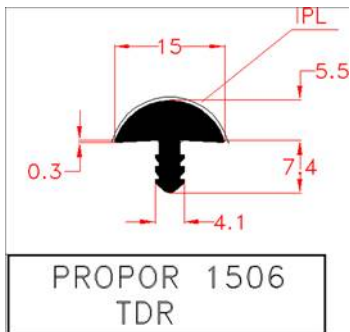

PROPOR1506TDR

Finishes	Plain colour	☒	Available in straight lengths	☒
	Serigraphy	☒	Available on rolls	☒
	Transfer film	☒		
	Mylar metal film	☒		
	Alu wrapping	☐	Accessories available	☐