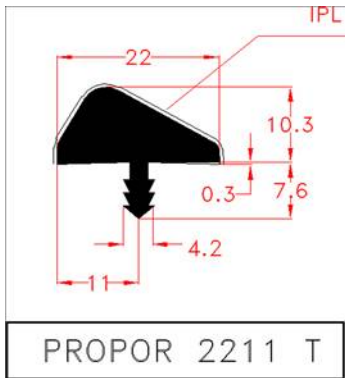

PROPOR2211T

Finishes	Plain colour	☒	Available in straight lengths	☒
	Serigraphy	☒	Available on rolls	☒
	Transfer film	☒		
	Mylar metal film	☒		
	Alu wrapping	☐	Accessories available	☐