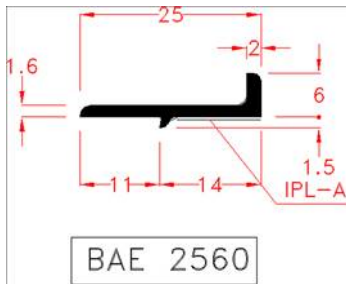

BAE2560

Finishes	Plain colour	☒	Available in straight lengths	☒	
	Serigraphy	☐	Available on rolls	☐	
	Transfer film	☒			
	Mylar metal film	☐			
	Alu wrapping	☐	Accessories available	☐