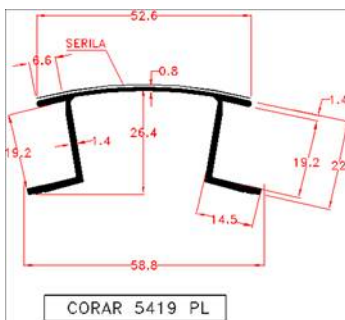

CORAR5419 PL

Finishes	Plain colour	☒	Available in straight lengths	☒
	Serigraphy	☒	Available on rolls	☐
	Transfer film	☒		
	Mylar metal film	☐		
	Alu wrapping	☐	Accessories available	☐