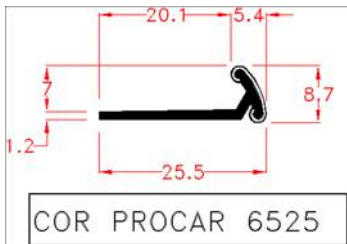

COR PROCAR6525

Finishes	Plain colour	☐	Available in straight lengths	☒	
	Serigraphy	☐	Available on rolls	☐	
	Transfer film	☐			
	Mylar metal film	☐			
	Alu wrapping	☒	Accessories available	☐