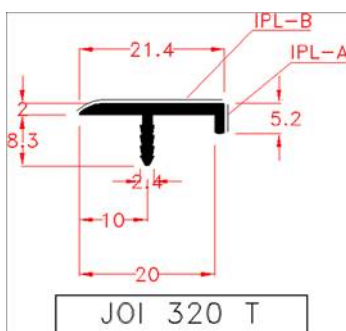

JOI320T

Finishes	Plain colour	☒	Available in straight lengths	☒
	Serigraphy	☐	Available on rolls	☐
	Transfer film	☒		
	Mylar metal film	☐		
	Alu wrapping	☐	Accessories available	☐