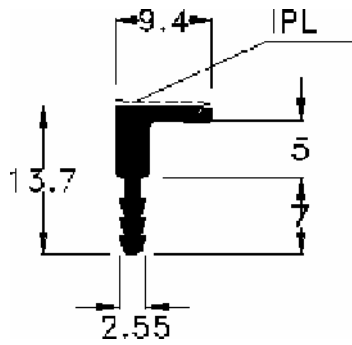

TP206T REC/RECY

Finishes	Plain colour	☒	Available in straight lengths	☒	
	Serigraphy	☐	Available on rolls	☐	
	Transfer film	☐			
	Mylar metal film	☐			
	Alu wrapping	☐	Accessories available	☐