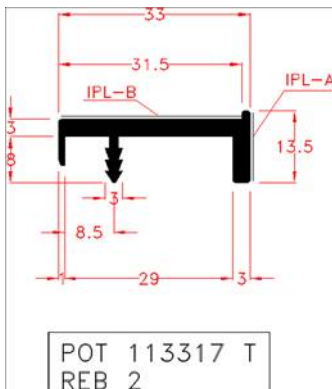

POT113317T REB2

Finishes	Plain colour	☒	Available in straight lengths	☒
	Serigraphy	☐	Available on rolls	☐
	Transfer film	☒		
	Mylar metal film	☐		
	Alu wrapping	☒	Accessories available	☐