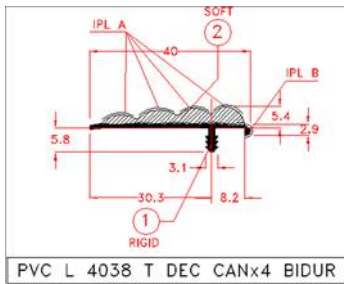

PVC L4038T DEC CANX4BID

Finishes	Plain colour	☐	Available in straight lengths	☒	
	Serigraphy	☐	Available on rolls	☐	
	Transfer film	☒			
	Mylar metal film	☐			
	Alu wrapping	☐	Accessories available	☐