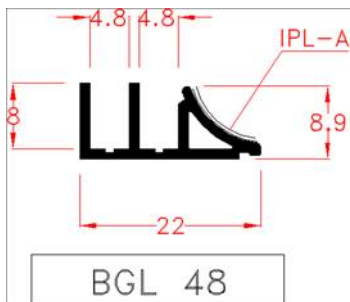

BGL48

Finishes	Plain colour	☒	Available in straight lengths	☒
	Serigraphy	☐	Available on rolls	☐
	Transfer film	☒		
	Mylar metal film	☐		
	Alu wrapping	☒	Accessories available	☐