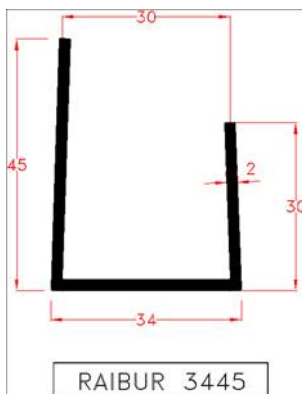

RAIBUR3445/8

Finishes	Plain colour	☒	Available in straight lengths	☒
	Serigraphy	☐	Available on rolls	☐
	Transfer film	☐		
	Mylar metal film	☐		
	Alu wrapping	☐	Accessories available	☐