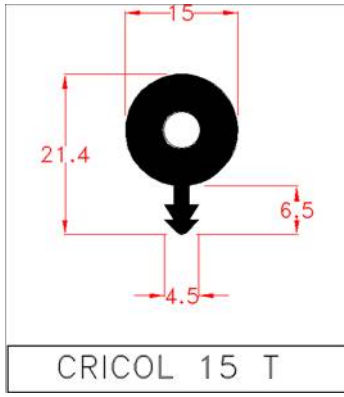

CRICOL15T

Finishes	Plain colour	☒	Available in straight lengths	☒	
	Serigraphy	☐	Available on rolls	☐	
	Transfer film	☐			
	Mylar metal film	☒			
	Alu wrapping	☐	Accessories available	☐