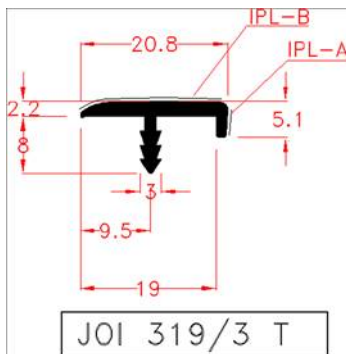

JOI319/3T

Finishes	Plain colour	☒	Available in straight lengths	☒
	Serigraphy	☐	Available on rolls	☐
	Transfer film	☒		
	Mylar metal film	☐		
	Alu wrapping	☒	Accessories available	☐