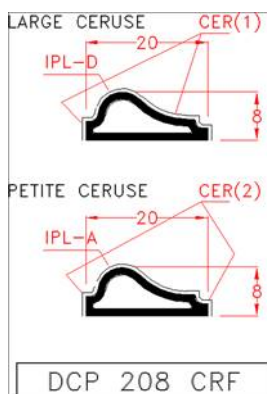

DCP208CRF

Finishes	Plain colour	☒	Available in straight lengths	☒	
	Serigraphy	☐	Available on rolls	☐	
	Transfer film	☒			
	Mylar metal film	☐			
	Alu wrapping	☐	Accessories available	☒