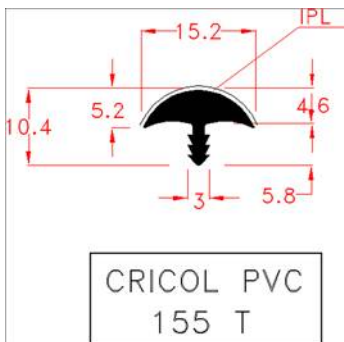

CRICOL PVC155T

Finishes	Plain colour	☒	Available in straight lengths	☒	
	Serigraphy	☒	Available on rolls	☒	
	Transfer film	☒			
	Mylar metal film	☒			
	Alu wrapping	☐	Accessories available	☐