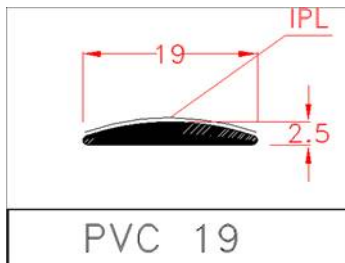

PVC19

Finishes	Plain colour	☒	Available in straight lengths	☒	
	Serigraphy	☒	Available on rolls	☒	
	Transfer film	☒			
	Mylar metal film	☒			
	Alu wrapping	☐	Accessories available	☒