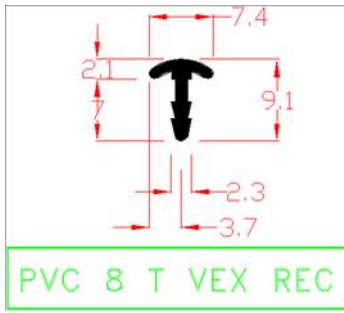

PVC8T VEX REC

Finishes	Plain colour	☐	Available in straight lengths	☒
	Serigraphy	☐	Available on rolls	☐
	Transfer film	☐		
	Mylar metal film	☐		
	Alu wrapping	☒	Accessories available	☐