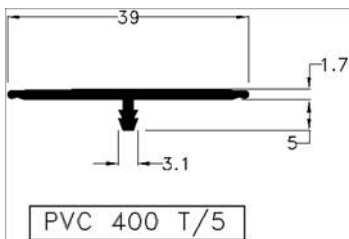

PVC400T/5

Finishes	Plain colour	☒	Available in straight lengths	☒
	Serigraphy	☐	Available on rolls	☐
	Transfer film	☐		
	Mylar metal film	☐		
	Alu wrapping	☐	Accessories available	☐