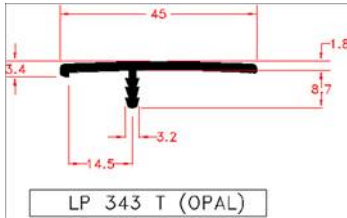

LP343T

Finishes	Plain colour	☒	Available in straight lengths	☒
	Serigraphy	☐	Available on rolls	☐
	Transfer film	☐		
	Mylar metal film	☐		
	Alu wrapping	☐	Accessories available	☐