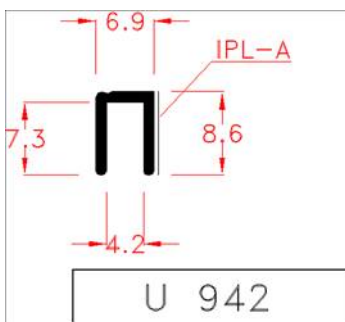

U942

Finishes	Plain colour	☒	Available in straight lengths	☒	
	Serigraphy	☐	Available on rolls	☐	
	Transfer film	☒			
	Mylar metal film	☐			
	Alu wrapping	☒	Accessories available	☐