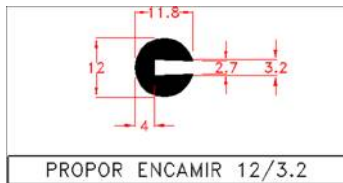

PROPOR ENCAMIR12/3,2

Finishes	Plain colour	☒	Available in straight lengths	☒
	Serigraphy	☐	Available on rolls	☐
	Transfer film	☐		
	Mylar metal film	☒		
	Alu wrapping	☐	Accessories available	☐