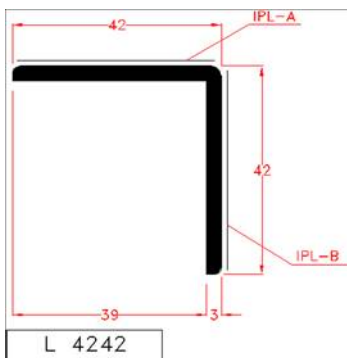

L4242

Finishes	Plain colour	☐	Available in straight lengths	☒
	Serigraphy	☐	Available on rolls	☒
	Transfer film	☒		
	Mylar metal film	☐		
	Alu wrapping	☐	Accessories available	☐