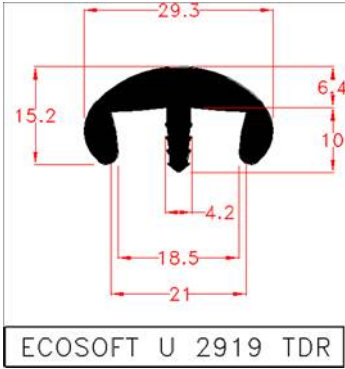

ECOSOFT U2919TDR

Finishes	Plain colour	☒	Available in straight lengths	☒	
	Serigraphy	☐	Available on rolls	☐	
	Transfer film	☐			
	Mylar metal film	☐			
	Alu wrapping	☐	Accessories available	☐