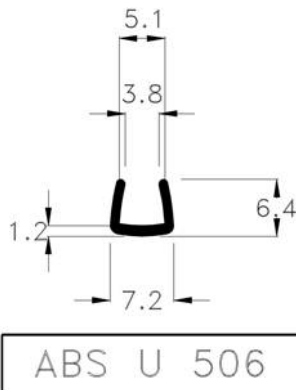

ABS U506

Finishes	Plain colour	☒	Available in straight lengths	☒	
	Serigraphy	☐	Available on rolls	☐	
	Transfer film	☐			
	Mylar metal film	☐			
	Alu wrapping	☐	Accessories available	☐