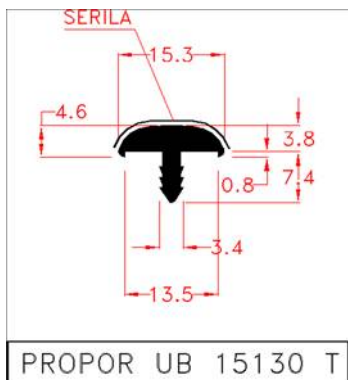

PROPOR UB15130T

Finishes	Plain colour	☒	Available in straight lengths	☒
	Serigraphy	☒	Available on rolls	☒
	Transfer film	☐		
	Mylar metal film	☐		
	Alu wrapping	☐	Accessories available	☐