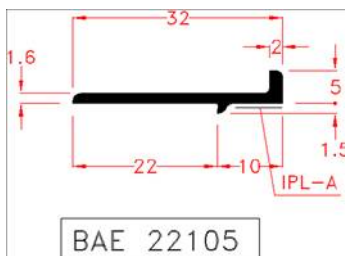

BAE 22105

BAE22105

Finishes	Plain colour	☒	Available in straight lengths	☒
	Serigraphy	☐	Available on rolls	☐
	Transfer film	☐		
	Mylar metal film	☐		
	Alu wrapping	☐	Accessories available	☐