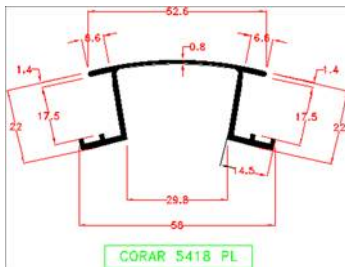

CORAR5418 PL

Finishes	Plain colour	☒	Available in straight lengths	☒
	Serigraphy	☐	Available on rolls	☐
	Transfer film	☒		
	Mylar metal film	☐		
	Alu wrapping	☐	Accessories available	☐