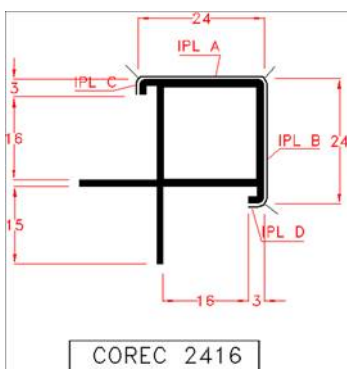

COREC2416

Finishes	Plain colour	☒	Available in straight lengths	☒
	Serigraphy	☐	Available on rolls	☐
	Transfer film	☒		
	Mylar metal film	☐		
	Alu wrapping	☐	Accessories available	☐