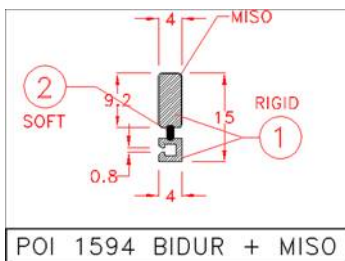

POI1594 BIDUR

POI 1594 BIDUR + MISO

Finishes	Plain colour	☒	Available in straight lengths	☒	
	Serigraphy	☐	Available on rolls	☐	
	Transfer film	☐			
	Mylar metal film	☒			
	Alu wrapping	☐	Accessories available	☐