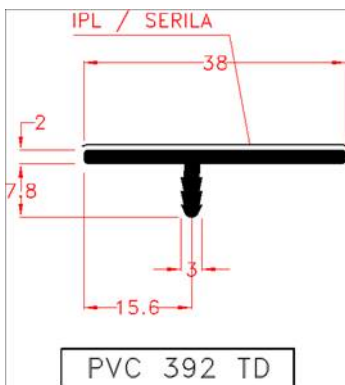

PVC392TD

Finishes	Plain colour	☒	Available in straight lengths	☒
	Serigraphy	☐	Available on rolls	☐
	Transfer film	☒		
	Mylar metal film	☐		
	Alu wrapping	☐	Accessories available	☐