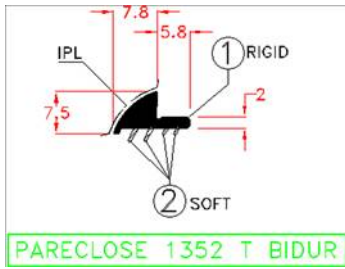

PARECLOSE1352T BIDUR

PARECLOSE 1352 T BIDUR

Finishes	Plain colour	☒	Available in straight lengths	☒	
	Serigraphy	☐	Available on rolls	☐	
	Transfer film	☐			
	Mylar metal film	☐			
	Alu wrapping	☐	Accessories available	☐