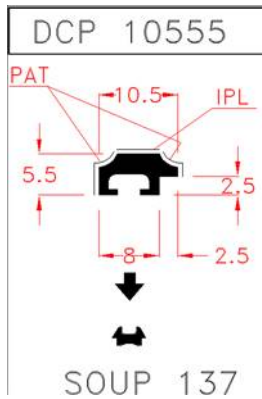

DCP10555

Finishes	Plain colour	☒	Available in straight lengths	☒	
	Serigraphy	☐	Available on rolls	☐	
	Transfer film	☒			
	Mylar metal film	☐			
	Alu wrapping	☐	Accessories available	☒