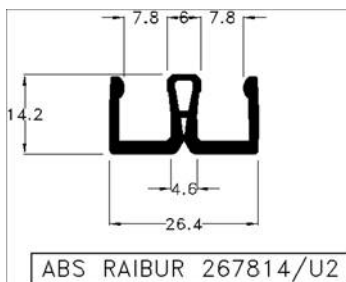

ABS RAIBUR 267814/U2

ABS RAIBUR267814/U2

Finishes	Plain colour	☒	Available in straight lengths	☒
	Serigraphy	☐	Available on rolls	☐
	Transfer film	☐		
	Mylar metal film	☐		
	Alu wrapping	☐	Accessories available	☐