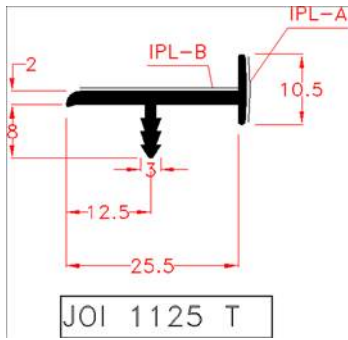

JOI1125T

Finishes	Plain colour	☒	Available in straight lengths	☒
	Serigraphy	☐	Available on rolls	☐
	Transfer film	☒		
	Mylar metal film	☐		
	Alu wrapping	☒	Accessories available	☐