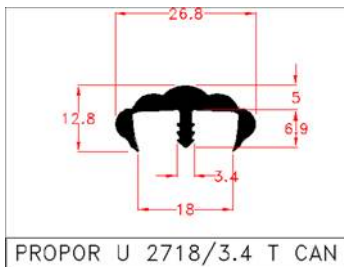

PROPOR U2718/3.4T CAN

PROPOR U 2718/3.4 T CAN

Finishes	Plain colour	☒	Available in straight lengths	☐
	Serigraphy	☐	Available on rolls	☒
	Transfer film	☒		
	Mylar metal film	☒		
	Alu wrapping	☐	Accessories available	☐