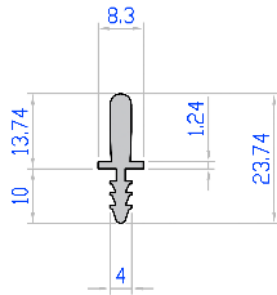

TS 1335 T

TS1335T

Finishes	Plain colour	☒	Available in straight lengths	☒	
	Serigraphy	☐	Available on rolls	☐	
	Transfer film	☐			
	Mylar metal film	☐			
	Alu wrapping	☐	Accessories available	☐