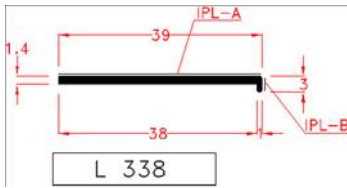

L338

Finishes	Plain colour	☒	Available in straight lengths	☒
	Serigraphy	☐	Available on rolls	☐
	Transfer film	☒		
	Mylar metal film	☐		
	Alu wrapping	☐	Accessories available	☐