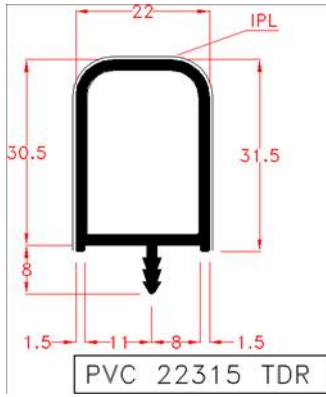

PVC22315TDR

Finishes	Plain colour	☒	Available in straight lengths	☒
	Serigraphy	☐	Available on rolls	☐
	Transfer film	☒		
	Mylar metal film	☐		
	Alu wrapping	☐	Accessories available	☐