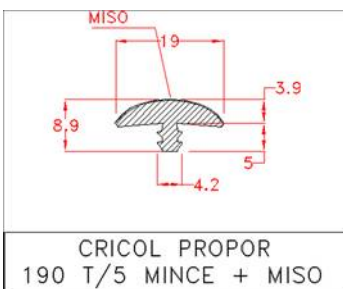

CRICOL PROPOR 190 T/5 MINCE + MISO

CRICOL PROPOR190T5 MINCE

Finishes	Plain colour	☐	Available in straight lengths	☐
	Serigraphy	☐	Available on rolls	☒
	Transfer film	☐		
	Mylar metal film	☒		
	Alu wrapping	☐	Accessories available	☐