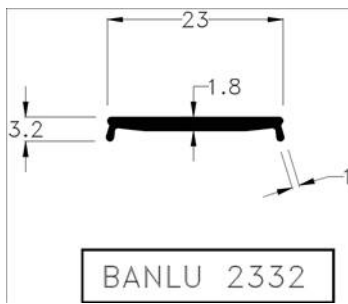

BANLU2332+OPAL

Finishes	Plain colour	☒	Available in straight lengths	☒
	Serigraphy	☐	Available on rolls	☐
	Transfer film	☐		
	Mylar metal film	☐		
	Alu wrapping	☐	Accessories available	☐