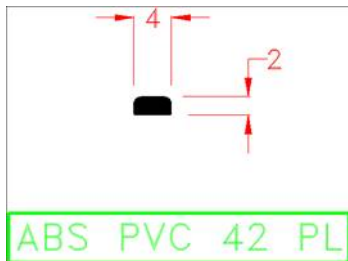

ABS PVC42PL

Finishes	Plain colour	☒	Available in straight lengths	☒	
	Serigraphy	☐	Available on rolls	☐	
	Transfer film	☐			
	Mylar metal film	☐			
	Alu wrapping	☐	Accessories available	☐