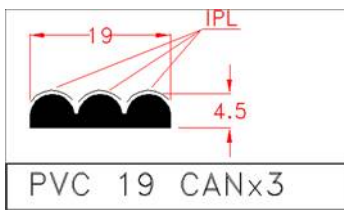

PVC19CANX3

Finishes	Plain colour	☒	Available in straight lengths	☒	
	Serigraphy	☐	Available on rolls	☐	
	Transfer film	☒			
	Mylar metal film	☒			
	Alu wrapping	☐	Accessories available	☐