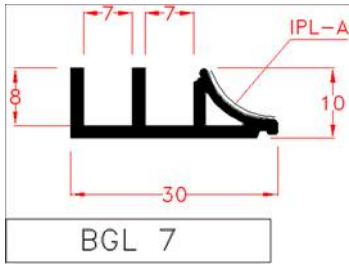

BGL7

Finishes	Plain colour	☒	Available in straight lengths	☒
	Serigraphy	☐	Available on rolls	☐
	Transfer film	☒		
	Mylar metal film	☐		
	Alu wrapping	☒	Accessories available	☐