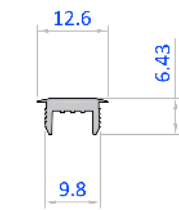

ABS CRE 55

ABS CRE55

Finishes	Plain colour	☒	Available in straight lengths	☒
	Serigraphy	☐	Available on rolls	☐
	Transfer film	☐		
	Mylar metal film	☐		
	Alu wrapping	☐	Accessories available	☐