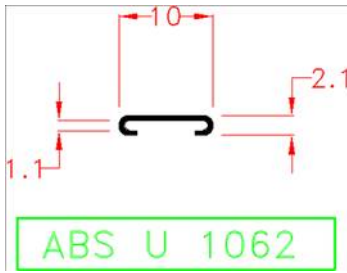

ABS U1062

Finishes	Plain colour	☒	Available in straight lengths	☒	
	Serigraphy	☐	Available on rolls	☐	
	Transfer film	☐			
	Mylar metal film	☐			
	Alu wrapping	☐	Accessories available	☐