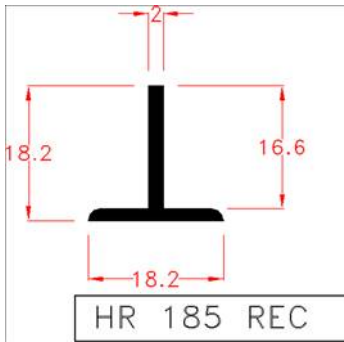

HR185REC

Finishes	Plain colour	☒	Available in straight lengths	☒
	Serigraphy	☐	Available on rolls	☐
	Transfer film	☐		
	Mylar metal film	☐		
	Alu wrapping	☐	Accessories available	☐