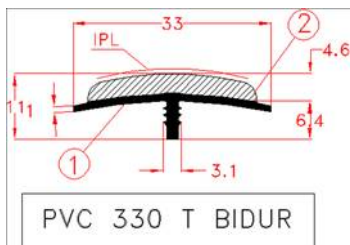

PVC330T BIDUR

Finishes	Plain colour	☒	Available in straight lengths	☒	
	Serigraphy	☐	Available on rolls	☒	
	Transfer film	☒			
	Mylar metal film	☐			
	Alu wrapping	☐	Accessories available	☐