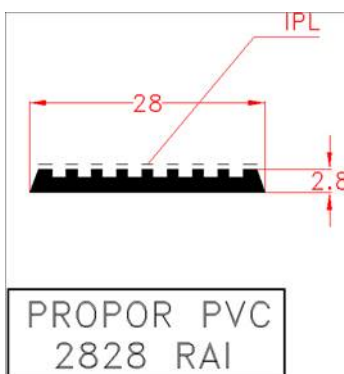

PROPOR PVC2828RAI

Finishes	Plain colour	☒	Available in straight lengths	☒	
	Serigraphy	☒	Available on rolls	☒	
	Transfer film	☒			
	Mylar metal film	☐			
	Alu wrapping	☐	Accessories available	☐