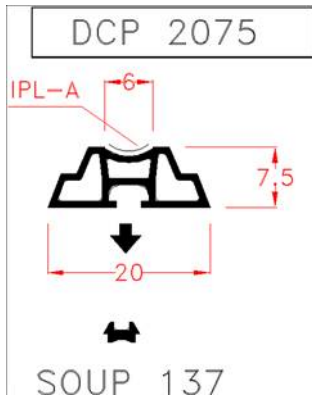

DCP2075

Finishes	Plain colour	☒	Available in straight lengths	☒	
	Serigraphy	☐	Available on rolls	☐	
	Transfer film	☒			
	Mylar metal film	☐			
	Alu wrapping	☐	Accessories available	☒