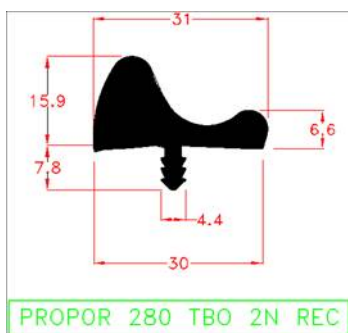

PROPOR280T BO2N REC

Finishes	Plain colour	☒	Available in straight lengths	☐	
	Serigraphy	☐	Available on rolls	☒	
	Transfer film	☐			
	Mylar metal film	☐			
	Alu wrapping	☐	Accessories available	☐