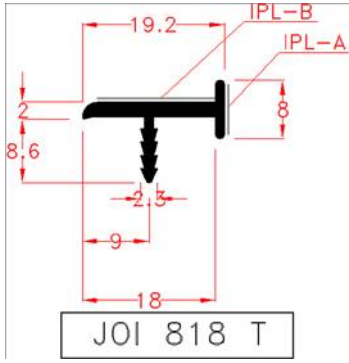

JOI818T

Finishes	Plain colour	☒	Available in straight lengths	☒	
	Serigraphy	☐	Available on rolls	☐	
	Transfer film	☒			
	Mylar metal film	☐			
	Alu wrapping	☐	Accessories available	☐