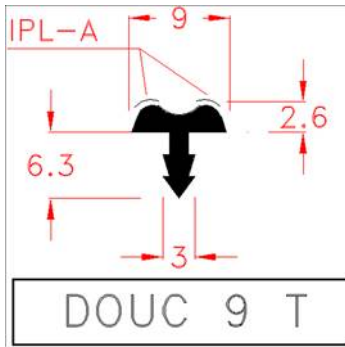

DOUC9T

Finishes	Plain colour	☒	Available in straight lengths	☒
	Serigraphy	☐	Available on rolls	☐
	Transfer film	☒		
	Mylar metal film	☒		
	Alu wrapping	☐	Accessories available	☐