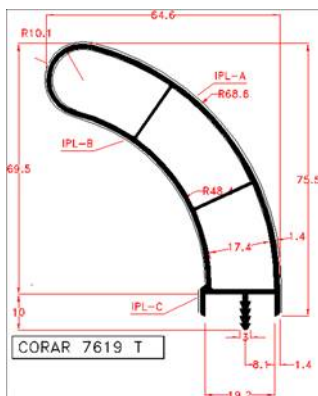

CORAR7619T

Finishes	Plain colour	☒	Available in straight lengths	☒
	Serigraphy	☐	Available on rolls	☐
	Transfer film	☒		
	Mylar metal film	☐		
	Alu wrapping	☐	Accessories available	☒