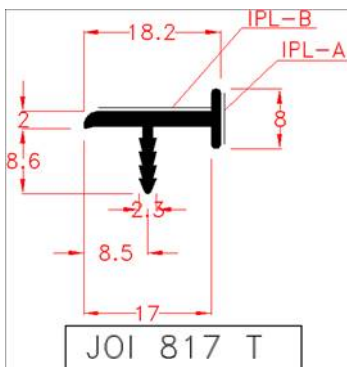

JOI817T

Finishes	Plain colour	☒	Available in straight lengths	☒	
	Serigraphy	☐	Available on rolls	☐	
	Transfer film	☒			
	Mylar metal film	☐			
	Alu wrapping	☐	Accessories available	☐