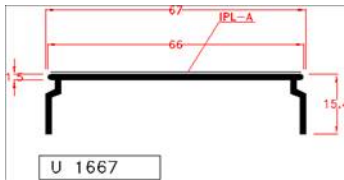

U1667

Finishes	Plain colour	☒	Available in straight lengths	☒	
	Serigraphy	☐	Available on rolls	☐	
	Transfer film	☒			
	Mylar metal film	☐			
	Alu wrapping	☒	Accessories available	☐