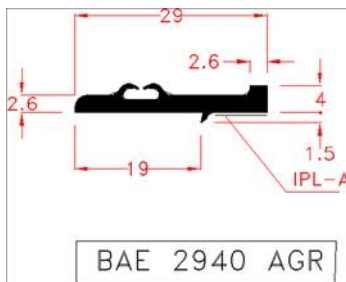

BAE2940AGR

Finishes	Plain colour	☒	Available in straight lengths	☒	
	Serigraphy	☐	Available on rolls	☐	
	Transfer film	☒			
	Mylar metal film	☐			
	Alu wrapping	☐	Accessories available	☒