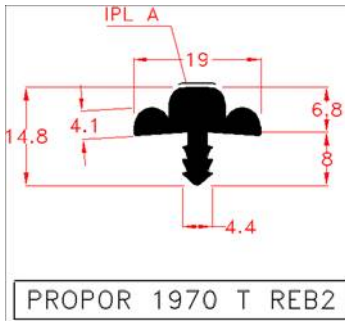

PROPOR1970T REB2

Finishes	Plain colour	☒	Available in straight lengths	☒
	Serigraphy	☒	Available on rolls	☒
	Transfer film	☒		
	Mylar metal film	☒		
	Alu wrapping	☐	Accessories available	☐