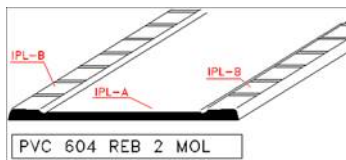

PVC604REB2 MOL

Finishes	Plain colour	☒	Available in straight lengths	☒
	Serigraphy	☐	Available on rolls	☐
	Transfer film	☒		
	Mylar metal film	☐		
	Alu wrapping	☐	Accessories available	☐