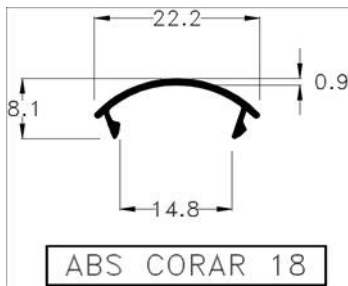

ABS CORAR18

Finishes	Plain colour	☒	Available in straight lengths	☒
	Serigraphy	☐	Available on rolls	☐
	Transfer film	☐		
	Mylar metal film	☐		
	Alu wrapping	☐	Accessories available	☐

ABS CRE55

Finishes	Plain colour	☒	Available in straight lengths	☒
	Serigraphy	☐	Available on rolls	☐
	Transfer film	☐		
	Mylar metal film	☐		
	Alu wrapping	☐	Accessories available	☐