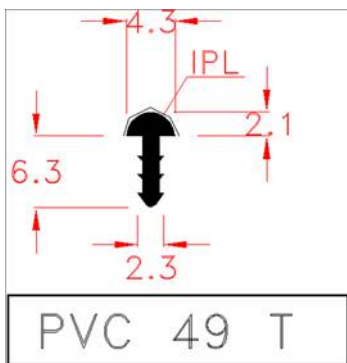

PVC49T

Finishes	Plain colour	☒	Available in straight lengths	☒
	Serigraphy	☐	Available on rolls	☐
	Transfer film	☒		
	Mylar metal film	☐		
	Alu wrapping	☒	Accessories available	☐