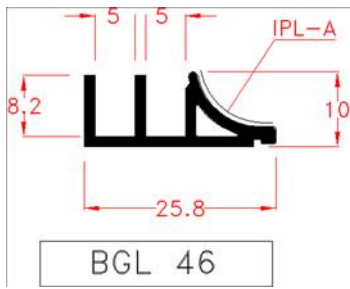

BGL46

Finishes	Plain colour	☒	Available in straight lengths	☒
	Serigraphy	☐	Available on rolls	☐
	Transfer film	☒		
	Mylar metal film	☐		
	Alu wrapping	☒	Accessories available	☐