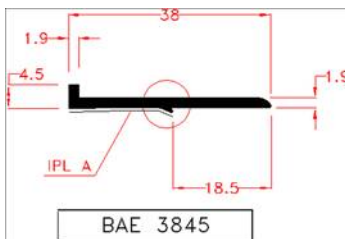

BAE3845

Finishes	Plain colour	☒	Available in straight lengths	☒	
	Serigraphy	☐	Available on rolls	☐	
	Transfer film	☒			
	Mylar metal film	☐			
	Alu wrapping	☐	Accessories available	☐