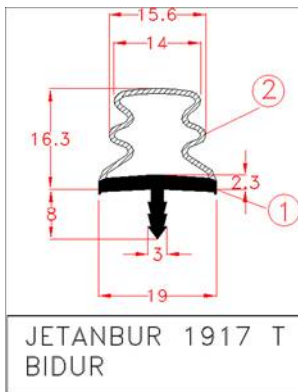

JETANBUR1917T BIDUR

Finishes	Plain colour	☒	Available in straight lengths	☒
	Serigraphy	☐	Available on rolls	☐
	Transfer film	☐		
	Mylar metal film	☐		
	Alu wrapping	☐	Accessories available	☐