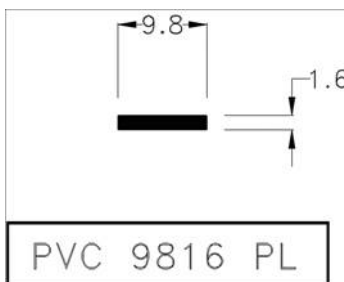

PVC9816PL

Finishes	Plain colour	☒	Available in straight lengths	☒
	Serigraphy	☐	Available on rolls	☐
	Transfer film	☐		
	Mylar metal film	☐		
	Alu wrapping	☐	Accessories available	☐