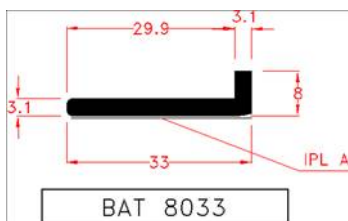

BAT8033

Finishes	Plain colour	☒	Available in straight lengths	☒	
	Serigraphy	☐	Available on rolls	☐	
	Transfer film	☐			
	Mylar metal film	☐			
	Alu wrapping	☐	Accessories available	☐