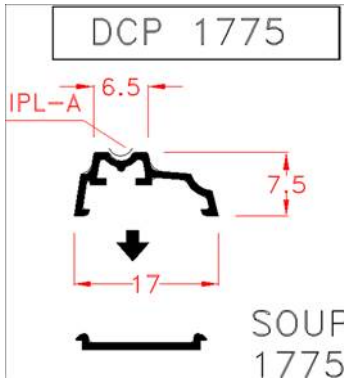

DCP1775

Finishes	Plain colour	☒	Available in straight lengths	☒
	Serigraphy	☐	Available on rolls	☐
	Transfer film	☒		
	Mylar metal film	☐		
	Alu wrapping	☐	Accessories available	☐