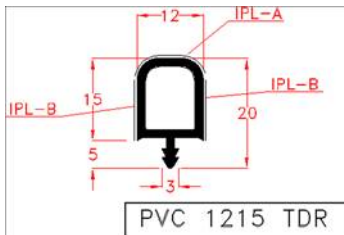

PVC1215TDR

Finishes	Plain colour	☒	Available in straight lengths	☒	
	Serigraphy	☐	Available on rolls	☐	
	Transfer film	☒			
	Mylar metal film	☐			
	Alu wrapping	☐	Accessories available	☒