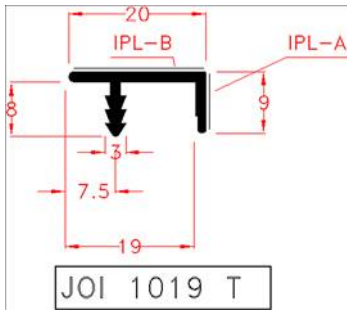

JOI1019T

Finishes	Plain colour	☒	Available in straight lengths	☒	
	Serigraphy	☐	Available on rolls	☐	
	Transfer film	☒			
	Mylar metal film	☐			
	Alu wrapping	☒	Accessories available	☐