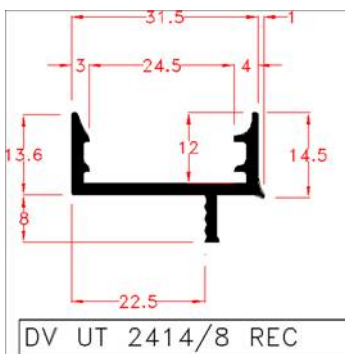

DVUT2414/8REC

Finishes	Plain colour	☒	Available in straight lengths	☒
	Serigraphy	☐	Available on rolls	☐
	Transfer film	☐		
	Mylar metal film	☐		
	Alu wrapping	☐	Accessories available	☐