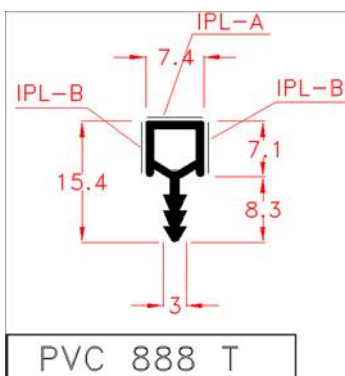

PVC888T

Finishes	Plain colour	☒	Available in straight lengths	☒	
	Serigraphy	☐	Available on rolls	☐	
	Transfer film	☒			
	Mylar metal film	☐			
	Alu wrapping	☒	Accessories available	☐