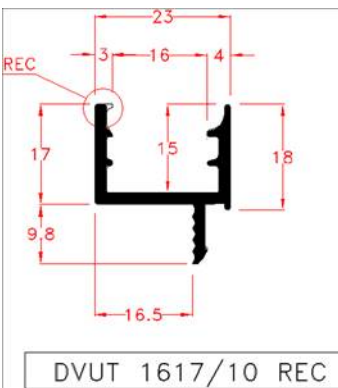

DVUT1617/10REC

Finishes	Plain colour	☒	Available in straight lengths	☒
	Serigraphy	☐	Available on rolls	☐
	Transfer film	☐		
	Mylar metal film	☐		
	Alu wrapping	☐	Accessories available	☐