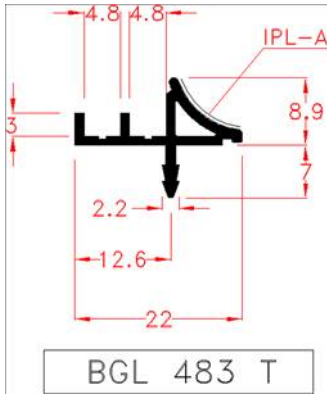

BGL483T

Finishes	Plain colour	☒	Available in straight lengths	☒	
	Serigraphy	☐	Available on rolls	☐	
	Transfer film	☒			
	Mylar metal film	☐			
	Alu wrapping	☒	Accessories available	☐