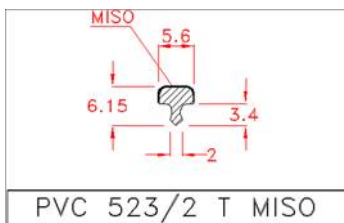

PVC523/2T

Finishes	Plain colour	☒	Available in straight lengths	☒
	Serigraphy	☐	Available on rolls	☐
	Transfer film	☐		
	Mylar metal film	☒		
	Alu wrapping	☐	Accessories available	☐