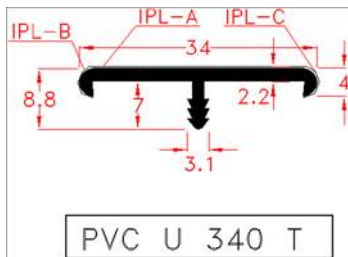

PVC U340T

Finishes	Plain colour	☒	Available in straight lengths	☒	
	Serigraphy	☐	Available on rolls	☐	
	Transfer film	☒			
	Mylar metal film	☐			
	Alu wrapping	☐	Accessories available	☐