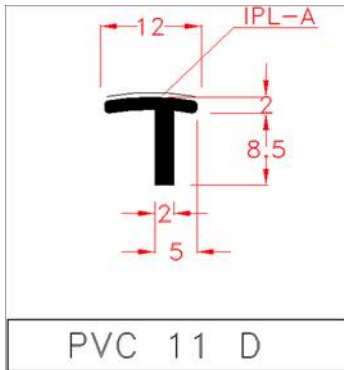

PVC11D

Finishes	Plain colour	☒	Available in straight lengths	☒
	Serigraphy	☐	Available on rolls	☐
	Transfer film	☒		
	Mylar metal film	☐		
	Alu wrapping	☒	Accessories available	☐