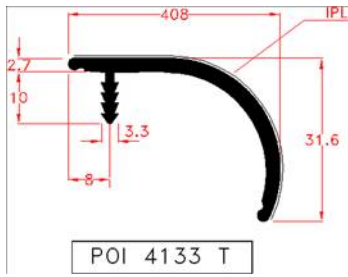

POI4028

Finishes	Plain colour	☒	Available in straight lengths	☒
	Serigraphy	☐	Available on rolls	☐
	Transfer film	☐		
	Mylar metal film	☐		
	Alu wrapping	☐	Accessories available	☐