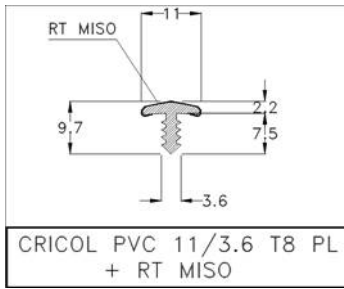

CRICOL PVC11/3.6 T8PL

Finishes	Plain colour	☐	Available in straight lengths	☒	
	Serigraphy	☐	Available on rolls	☐	
	Transfer film	☐			
	Mylar metal film	☒			
	Alu wrapping	☐	Accessories available	☐