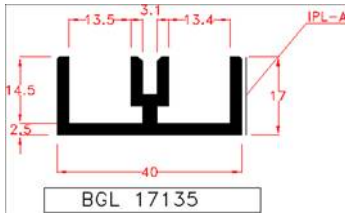

BGL17135

Finishes	Plain colour	☒	Available in straight lengths	☒
	Serigraphy	☐	Available on rolls	☐
	Transfer film	☒		
	Mylar metal film	☐		
	Alu wrapping	☐	Accessories available	☐