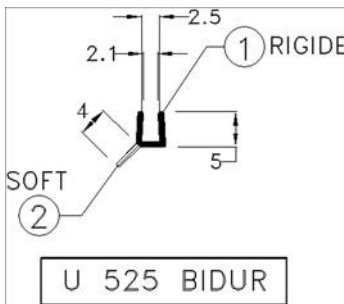

U525 BIDUR

Finishes	Plain colour	☒	Available in straight lengths	☒	
	Serigraphy	☐	Available on rolls	☐	
	Transfer film	☐			
	Mylar metal film	☒			
	Alu wrapping	☐	Accessories available	☐