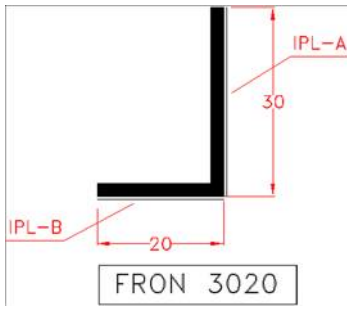

FRON16516

Finishes	Plain colour	☒	Available in straight lengths	☒
	Serigraphy	☐	Available on rolls	☐
	Transfer film	☐		
	Mylar metal film	☐		
	Alu wrapping	☐	Accessories available	☐