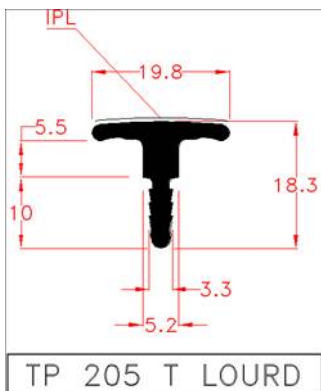

TP205T LOURD

Finishes	Plain colour	☒	Available in straight lengths	☒	
	Serigraphy	☐	Available on rolls	☐	
	Transfer film	☒			
	Mylar metal film	☐			
	Alu wrapping	☐	Accessories available	☐