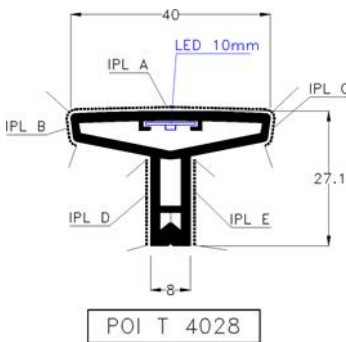

POI T4028

Finishes	Plain colour	☒	Available in straight lengths	☒
	Serigraphy	☐	Available on rolls	☐
	Transfer film	☐		
	Mylar metal film	☐		
	Alu wrapping	☐	Accessories available	☐