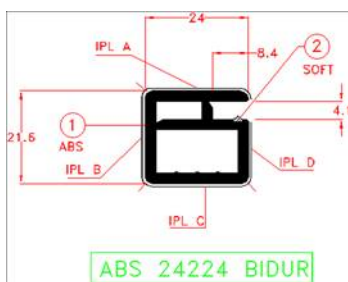

ABS24224 BIDUR

Finishes	Plain colour	☒	Available in straight lengths	☒
	Serigraphy	☐	Available on rolls	☐
	Transfer film	☒		
	Mylar metal film	☐		
	Alu wrapping	☐	Accessories available	☒