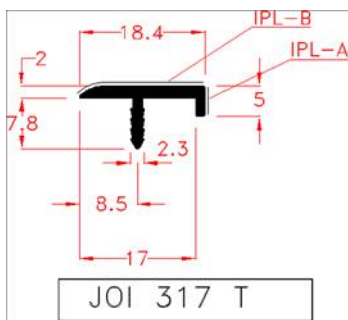

JOI317T

Finishes	Plain colour	☒	Available in straight lengths	☒	
	Serigraphy	☐	Available on rolls	☐	
	Transfer film	☒			
	Mylar metal film	☐			
	Alu wrapping	☒	Accessories available	☐