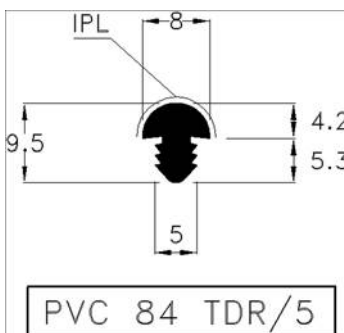

PVC84TDR/5

Finishes	Plain colour	☒	Available in straight lengths	☒	
	Serigraphy	☐	Available on rolls	☐	
	Transfer film	☐			
	Mylar metal film	☐			
	Alu wrapping	☐	Accessories available	☐