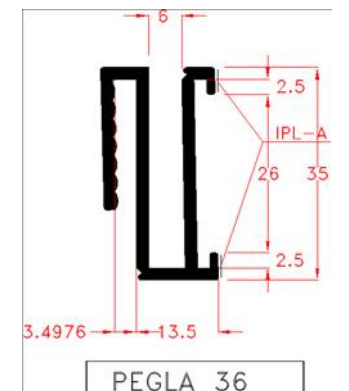

PEGLA36

Finishes	Plain colour	☒	Available in straight lengths	☒	
	Serigraphy	☐	Available on rolls	☐	
	Transfer film	☒			
	Mylar metal film	☐			
	Alu wrapping	☐	Accessories available	☐