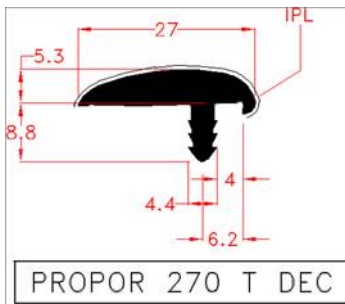

PROPOR270T DEC

Finishes	Plain colour	☒	Available in straight lengths	☒	
	Serigraphy	☒	Available on rolls	☒	
	Transfer film	☒			
	Mylar metal film	☒			
	Alu wrapping	☐	Accessories available	☐