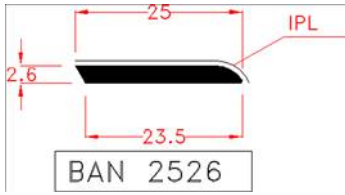

BAN2526

Finishes	Plain colour	☒	Available in straight lengths	☒
	Serigraphy	☐	Available on rolls	☒
	Transfer film	☒		
	Mylar metal film	☐		
	Alu wrapping	☐	Accessories available	☐