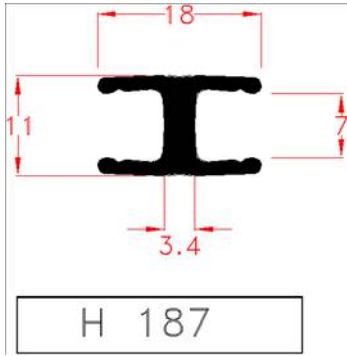

H187

Finishes	Plain colour	☒	Available in straight lengths	☒
	Serigraphy	☐	Available on rolls	☐
	Transfer film	☒		
	Mylar metal film	☐		
	Alu wrapping	☐	Accessories available	☐