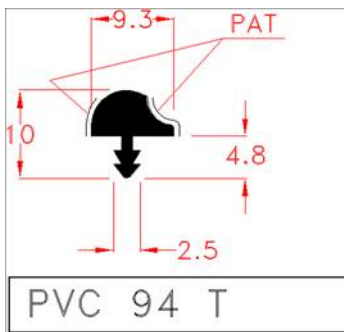

PVC94T

Finishes	Plain colour	☒	Available in straight lengths	☒
	Serigraphy	☐	Available on rolls	☐
	Transfer film	☐		
	Mylar metal film	☐		
	Alu wrapping	☐	Accessories available	☐