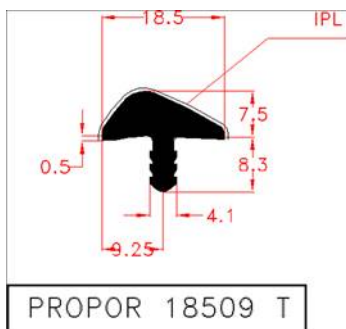

PROPOR18509T

Finishes	Plain colour	☒	Available in straight lengths	☒	
	Serigraphy	☐	Available on rolls	☒	
	Transfer film	☒			
	Mylar metal film	☒			
	Alu wrapping	☐	Accessories available	☐