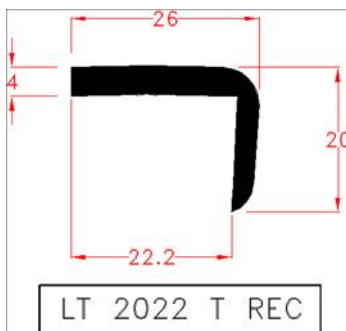

LT2022T REC

Finishes	Plain colour	☒	Available in straight lengths	☒
	Serigraphy	☐	Available on rolls	☐
	Transfer film	☐		
	Mylar metal film	☐		
	Alu wrapping	☐	Accessories available	☐