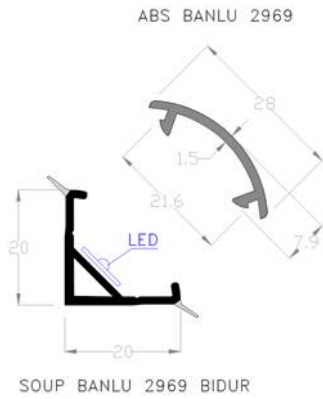

BANLU2969+IPL+PR

Finishes	Plain colour	☒	Available in straight lengths	☒
	Serigraphy	☐	Available on rolls	☐
	Transfer film	☐		
	Mylar metal film	☐		
	Alu wrapping	☐	Accessories available	☐