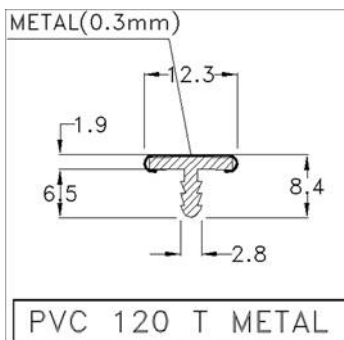

PVC120T

Finishes	Plain colour	☐	Available in straight lengths	☒
	Serigraphy	☐	Available on rolls	☐
	Transfer film	☐		
	Mylar metal film	☐		
	Alu wrapping	☒	Accessories available	☐