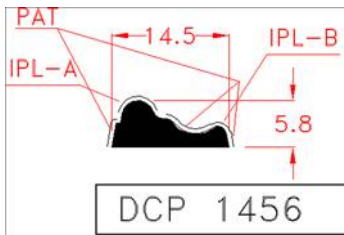

DCP1456

Finishes	Plain colour	☒	Available in straight lengths	☒
	Serigraphy	☐	Available on rolls	☐
	Transfer film	☒		
	Mylar metal film	☐		
	Alu wrapping	☐	Accessories available	☒