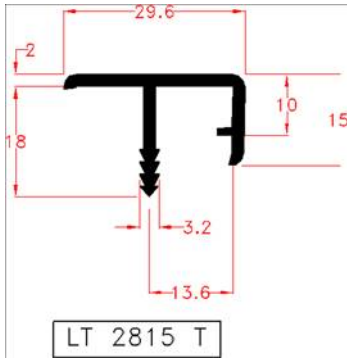

LT2815T

Finishes	Plain colour	☒	Available in straight lengths	☒
	Serigraphy	☐	Available on rolls	☐
	Transfer film	☐		
	Mylar metal film	☐		
	Alu wrapping	☐	Accessories available	☐