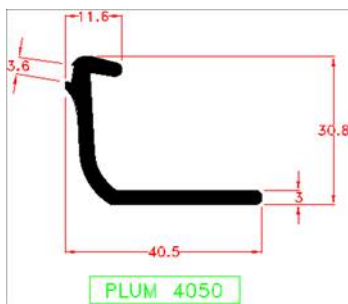

PLUM4050

Finishes	Plain colour	☒	Available in straight lengths	☒	
	Serigraphy	☐	Available on rolls	☐	
	Transfer film	☐			
	Mylar metal film	☐			
	Alu wrapping	☐	Accessories available	☐