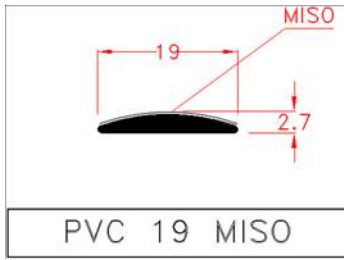

CRICOL PVC19

Finishes	Plain colour	☐	Available in straight lengths	☒
	Serigraphy	☐	Available on rolls	☐
	Transfer film	☐		
	Mylar metal film	☒		
	Alu wrapping	☐	Accessories available	☐