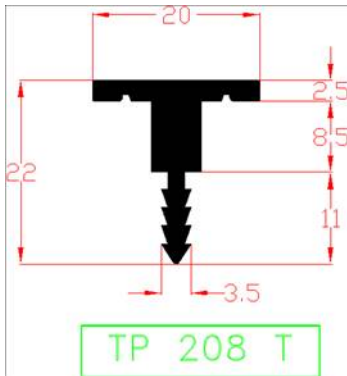

TP208T/RECY

Finishes	Plain colour	☒	Available in straight lengths	☒
	Serigraphy	☐	Available on rolls	☐
	Transfer film	☐		
	Mylar metal film	☐		
	Alu wrapping	☐	Accessories available	☐