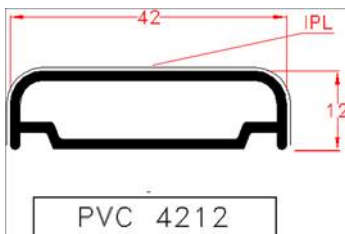

PVC4212

Finishes	Plain colour	☒	Available in straight lengths	☒	
	Serigraphy	☐	Available on rolls	☐	
	Transfer film	☒			
	Mylar metal film	☐			
	Alu wrapping	☒	Accessories available	☒