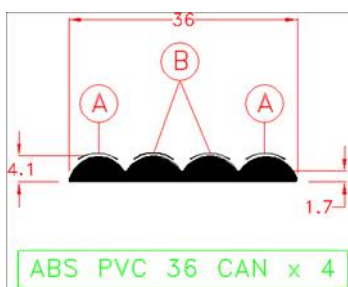

ABS PVC36CANX4

Finishes	Plain colour	☒	Available in straight lengths	☒
	Serigraphy	☐	Available on rolls	☐
	Transfer film	☒		
	Mylar metal film	☐		
	Alu wrapping	☐	Accessories available	☐