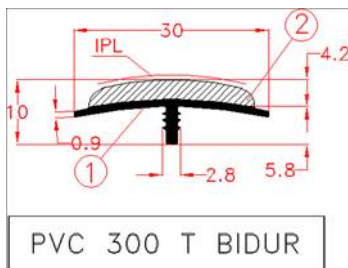

PVC300T BIDUR

Finishes	Plain colour	☒	Available in straight lengths	☒	
	Serigraphy	☐	Available on rolls	☒	
	Transfer film	☒			
	Mylar metal film	☐			
	Alu wrapping	☐	Accessories available	☐