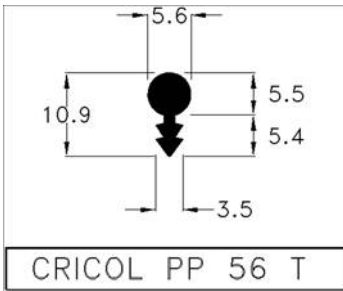

CRICOL PP4T/3.3

Finishes	Plain colour	☐	Available in straight lengths	☒
	Serigraphy	☐	Available on rolls	☐
	Transfer film	☐		
	Mylar metal film	☒		
	Alu wrapping	☐	Accessories available	☐

CRICOL PP 56 T

CRICOL PP56T

Finishes	Plain colour	☐	Available in straight lengths	☒
	Serigraphy	☐	Available on rolls	☐
	Transfer film	☐		
	Mylar metal film	☒		
	Alu wrapping	☐	Accessories available	☐