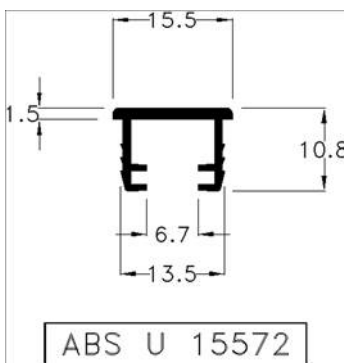

PVC U15572

Finishes	Plain colour	☒	Available in straight lengths	☒
	Serigraphy	☐	Available on rolls	☐
	Transfer film	☐		
	Mylar metal film	☐		
	Alu wrapping	☐	Accessories available	☐