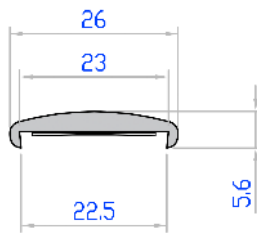

PROPOR U2623/2.5

PROPOR U 2623/2.5

Finishes	Plain colour	☒	Available in straight lengths	☐
	Serigraphy	☐	Available on rolls	☒
	Transfer film	☐		
	Mylar metal film	☐		
	Alu wrapping	☐	Accessories available	☐