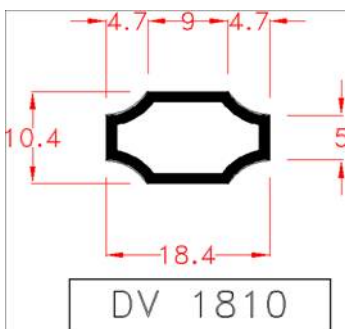

DV1810

Finishes	Plain colour	☒	Available in straight lengths	☒
	Serigraphy	☐	Available on rolls	☐
	Transfer film	☐		
	Mylar metal film	☐		
	Alu wrapping	☐	Accessories available	☒