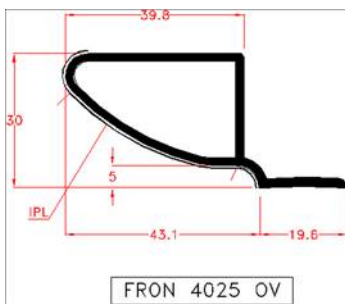

FRON40250V

Finishes	Plain colour	☒	Available in straight lengths	☒
	Serigraphy	☐	Available on rolls	☐
	Transfer film	☒		
	Mylar metal film	☐		
	Alu wrapping	☐	Accessories available	☒