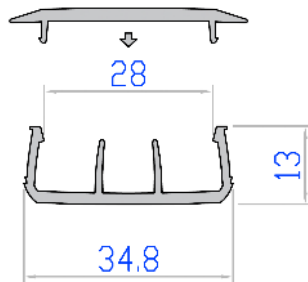

ABS GAINIELEC 1335/U3

ABS GAINIELEC1335/U3

Finishes	Plain colour	☒	Available in straight lengths	☒
	Serigraphy	☐	Available on rolls	☐
	Transfer film	☐		
	Mylar metal film	☐		
	Alu wrapping	☐	Accessories available	☐