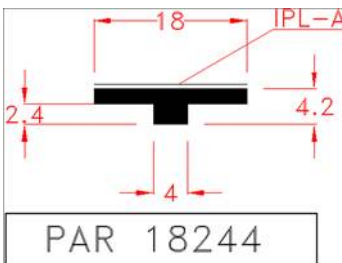

PAR18244

Finishes	Plain colour	☒	Available in straight lengths	☒
	Serigraphy	☐	Available on rolls	☐
	Transfer film	☒		
	Mylar metal film	☐		
	Alu wrapping	☐	Accessories available	☐