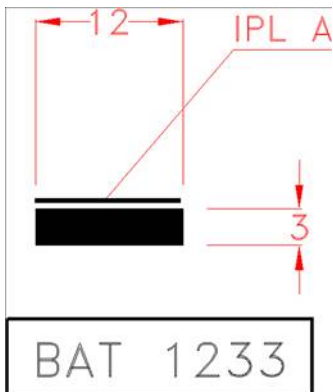

BAT1233

Finishes	Plain colour	☒	Available in straight lengths	☒
	Serigraphy	☐	Available on rolls	☐
	Transfer film	☒		
	Mylar metal film	☐		
	Alu wrapping	☐	Accessories available	☐