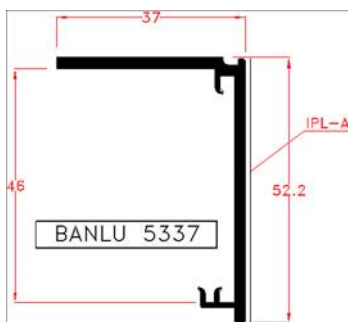

BANLU5337+NU

Finishes	Plain colour	☒	Available in straight lengths	☒
	Serigraphy	☐	Available on rolls	☐
	Transfer film	☐		
	Mylar metal film	☐		
	Alu wrapping	☐	Accessories available	☐