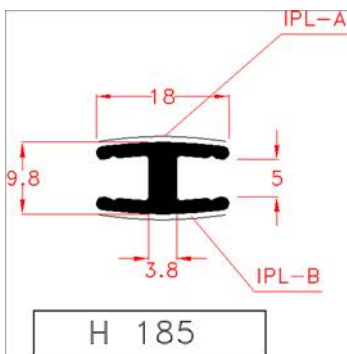

H185

Finishes	Plain colour	☒	Available in straight lengths	☒
	Serigraphy	☐	Available on rolls	☐
	Transfer film	☒		
	Mylar metal film	☐		
	Alu wrapping	☐	Accessories available	☐