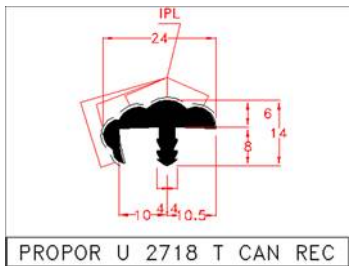

PROPOR U2718T CAN REC

Finishes	Plain colour	☒	Available in straight lengths	☒	
	Serigraphy	☐	Available on rolls	☒	
	Transfer film	☒			
	Mylar metal film	☒			
	Alu wrapping	☐	Accessories available	☐