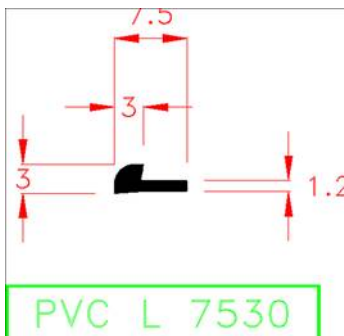

PVC L7530

Finishes	Plain colour	☐	Available in straight lengths	☒
	Serigraphy	☐	Available on rolls	☐
	Transfer film	☒		
	Mylar metal film	☐		
	Alu wrapping	☐	Accessories available	☐