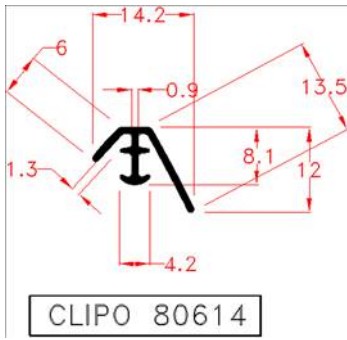

CLIPO80614

Finishes	Plain colour	☒	Available in straight lengths	☒
	Serigraphy	☐	Available on rolls	☐
	Transfer film	☐		
	Mylar metal film	☐		
	Alu wrapping	☐	Accessories available	☐