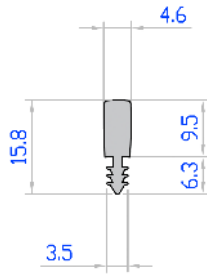

PROPORS 105 T / 3.5

PROPORS105T/3.5

Finishes	Plain colour	☒	Available in straight lengths	☒
	Serigraphy	☐	Available on rolls	☐
	Transfer film	☐		
	Mylar metal film	☐		
	Alu wrapping	☐	Accessories available	☐