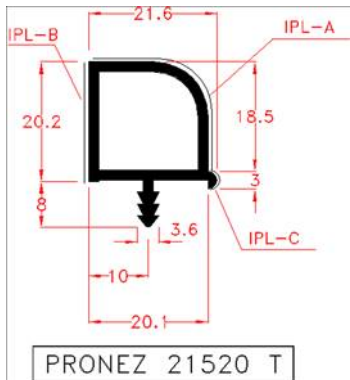

PRONEZ21520T

Finishes	Plain colour	☒	Available in straight lengths	☒
	Serigraphy	☐	Available on rolls	☐
	Transfer film	☒		
	Mylar metal film	☐		
	Alu wrapping	☐	Accessories available	☐