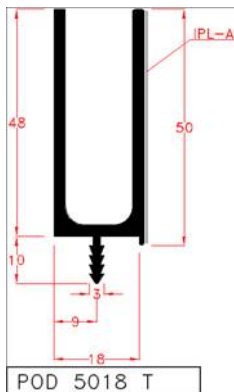

POD5018T

Finishes	Plain colour	☒	Available in straight lengths	☒	
	Serigraphy	☐	Available on rolls	☐	
	Transfer film	☒			
	Mylar metal film	☐			
	Alu wrapping	☒	Accessories available	☒