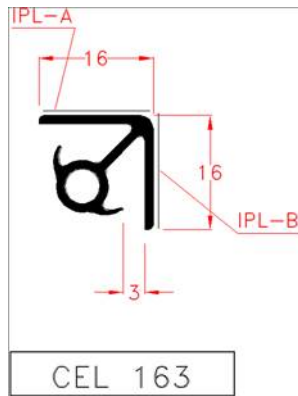

CEL163

Finishes	Plain colour	☒	Available in straight lengths	☒	
	Serigraphy	☐	Available on rolls	☐	
	Transfer film	☒			
	Mylar metal film	☐			
	Alu wrapping	☒	Accessories available	☒