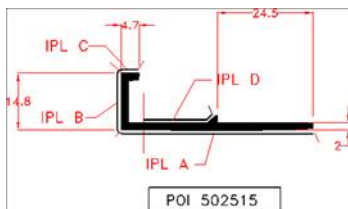

ABS POI502515

Finishes	Plain colour	☒	Available in straight lengths	☒	
	Serigraphy	☐	Available on rolls	☐	
	Transfer film	☐			
	Mylar metal film	☐			
	Alu wrapping	☐	Accessories available	☐