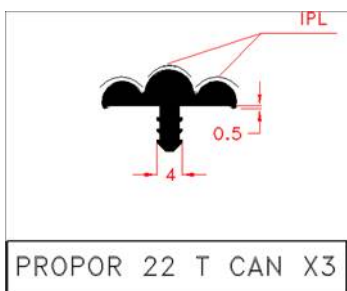

PROPOR22T CANX3

Finishes	Plain colour	☒	Available in straight lengths	☒
	Serigraphy	☐	Available on rolls	☒
	Transfer film	☐		
	Mylar metal film	☒		
	Alu wrapping	☐	Accessories available	☐