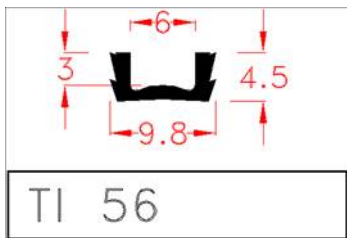

TI56

Finishes	Plain colour	☒	Available in straight lengths	☒
	Serigraphy	☐	Available on rolls	☐
	Transfer film	☐		
	Mylar metal film	☐		
	Alu wrapping	☐	Accessories available	☐