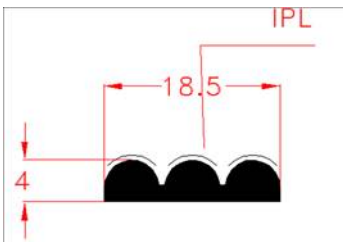

PROPOR PVC 185 CAN X3

PROPOR PVC185CANX3

Finishes	Plain colour	☒	Available in straight lengths	☒
	Serigraphy	☐	Available on rolls	☒
	Transfer film	☒		
	Mylar metal film	☒		
	Alu wrapping	☐	Accessories available	☐