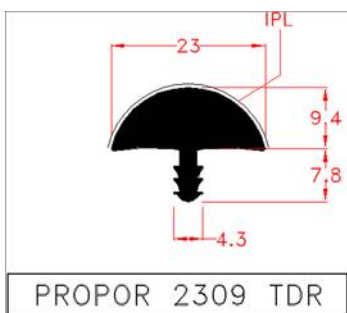

PROPOR2309TDR

Finishes	Plain colour	☒	Available in straight lengths	☒
	Serigraphy	☐	Available on rolls	☒
	Transfer film	☒		
	Mylar metal film	☒		
	Alu wrapping	☐	Accessories available	☐