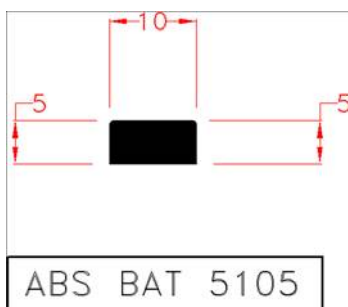

ABS BAT5105

Finishes	Plain colour	☐	Available in straight lengths	☒
	Serigraphy	☐	Available on rolls	☐
	Transfer film	☒		
	Mylar metal film	☒		
	Alu wrapping	☐	Accessories available	☐