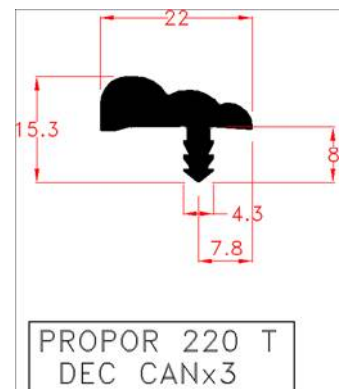

PROPOR220T DEC CANX3

Finishes	Plain colour	☒	Available in straight lengths	☒
	Serigraphy	☐	Available on rolls	☒
	Transfer film	☐		
	Mylar metal film	☐		
	Alu wrapping	☐	Accessories available	☐