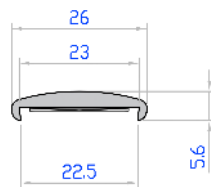

PROPOR U 2623/2.5

PROPOR U1815/2.5

Finishes	Plain colour	☒	Available in straight lengths	☐
	Serigraphy	☐	Available on rolls	☒
	Transfer film	☐		
	Mylar metal film	☐		
	Alu wrapping	☐	Accessories available	☐