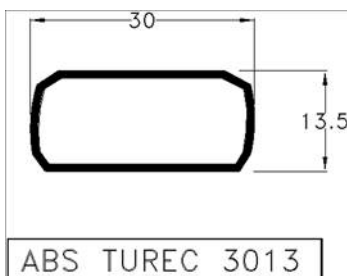

ABS TUREC3013

Finishes	Plain colour	☒	Available in straight lengths	☒	
	Serigraphy	☐	Available on rolls	☐	
	Transfer film	☐			
	Mylar metal film	☐			
	Alu wrapping	☐	Accessories available	☐