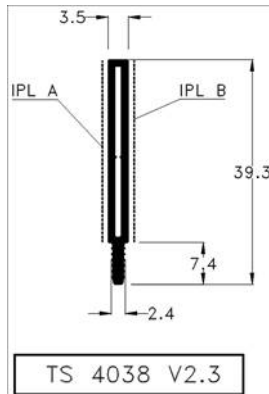

TS4038 V2.3

Finishes	Plain colour	☐	Available in straight lengths	☒	
	Serigraphy	☐	Available on rolls	☐	
	Transfer film	☒			
	Mylar metal film	☐			
	Alu wrapping	☐	Accessories available	☐