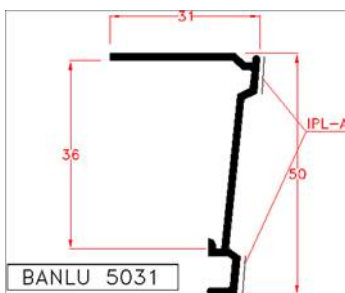

BANLU5031

Finishes	Plain colour	☒	Available in straight lengths	☒
	Serigraphy	☐	Available on rolls	☐
	Transfer film	☒		
	Mylar metal film	☐		
	Alu wrapping	☒	Accessories available	☐