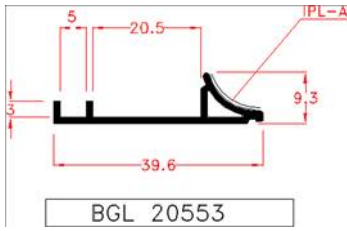

BGL20553

Finishes	Plain colour	☒	Available in straight lengths	☒	
	Serigraphy	☐	Available on rolls	☐	
	Transfer film	☒			
	Mylar metal film	☐			
	Alu wrapping	☒	Accessories available	☐