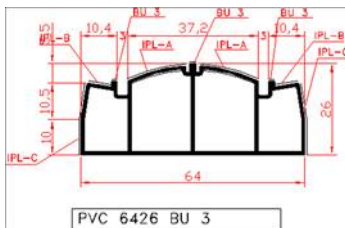

PVC6426BU3

Finishes	Plain colour	☒	Available in straight lengths	☒
	Serigraphy	☐	Available on rolls	☐
	Transfer film	☒		
	Mylar metal film	☐		
	Alu wrapping	☐	Accessories available	☒