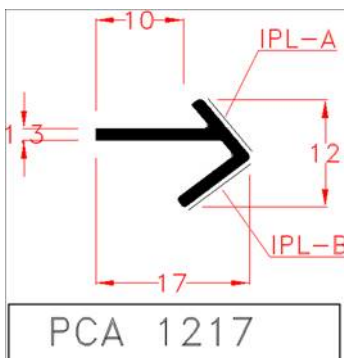

PCA1217

Finishes	Plain colour	☒	Available in straight lengths	☒
	Serigraphy	☐	Available on rolls	☐
	Transfer film	☒		
	Mylar metal film	☐		
	Alu wrapping	☒	Accessories available	☐