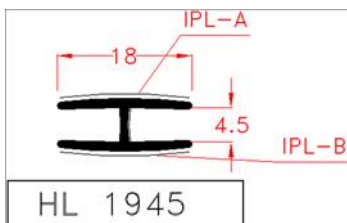

HL1945

Finishes	Plain colour	☒	Available in straight lengths	☒	
	Serigraphy	☐	Available on rolls	☐	
	Transfer film	☒			
	Mylar metal film	☐			
	Alu wrapping	☐	Accessories available	☐