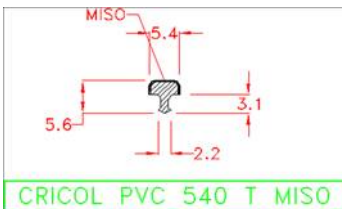

CRICOL PVC540T

Finishes	Plain colour	☐	Available in straight lengths	☒	
	Serigraphy	☐	Available on rolls	☐	
	Transfer film	☐			
	Mylar metal film	☒			
	Alu wrapping	☐	Accessories available	☐