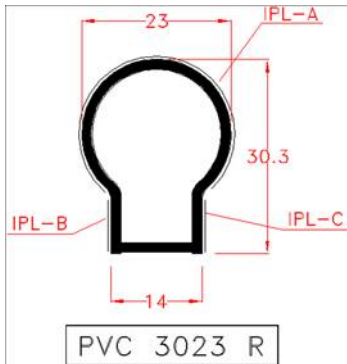

PVC3023R

Finishes	Plain colour	☒	Available in straight lengths	☒	
	Serigraphy	☐	Available on rolls	☐	
	Transfer film	☒			
	Mylar metal film	☐			
	Alu wrapping	☐	Accessories available	☒