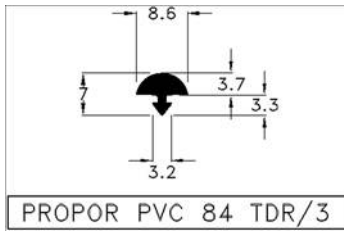

PROPOR PVC84TDR/3

Finishes	Plain colour	☒	Available in straight lengths	☒	
	Serigraphy	☐	Available on rolls	☐	
	Transfer film	☐			
	Mylar metal film	☐			
	Alu wrapping	☐	Accessories available	☐