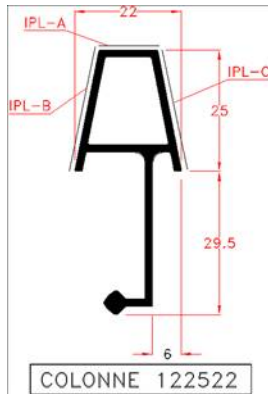

COLONNE122522

Finishes	Plain colour	☒	Available in straight lengths	☒	
	Serigraphy	☐	Available on rolls	☐	
	Transfer film	☒			
	Mylar metal film	☐			
	Alu wrapping	☒	Accessories available	☐