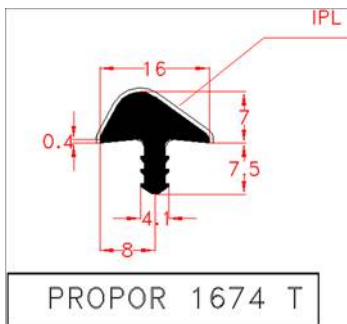

PROPOR1674T

Finishes	Plain colour	☒	Available in straight lengths	☒
	Serigraphy	☐	Available on rolls	☒
	Transfer film	☒		
	Mylar metal film	☒		
	Alu wrapping	☐	Accessories available	☐