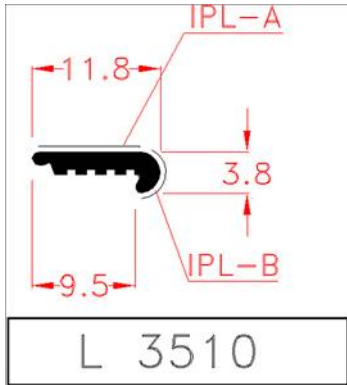

L3510

Finishes	Plain colour	☒	Available in straight lengths	☒
	Serigraphy	☐	Available on rolls	☐
	Transfer film	☒		
	Mylar metal film	☐		
	Alu wrapping	☒	Accessories available	☐