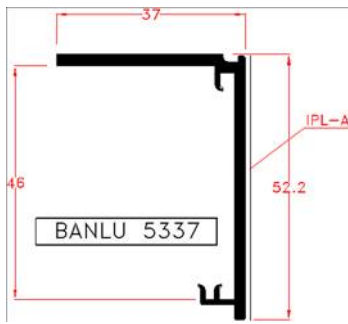

BANLU5337+IPL

Finishes	Plain colour	☐	Available in straight lengths	☒
	Serigraphy	☐	Available on rolls	☐
	Transfer film	☒		
	Mylar metal film	☐		
	Alu wrapping	☐	Accessories available	☐