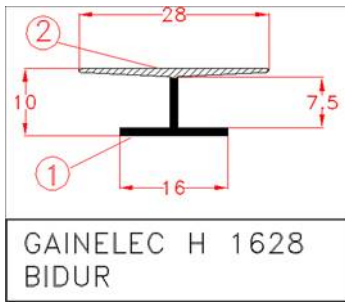

GAINELEC H1628BIDUR

Finishes	Plain colour	☒	Available in straight lengths	☒	
	Serigraphy	☐	Available on rolls	☐	
	Transfer film	☐			
	Mylar metal film	☐			
	Alu wrapping	☐	Accessories available	☐