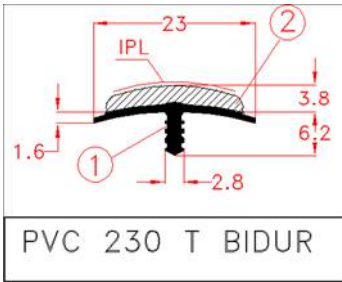

PVC230T BIDUR

Finishes	Plain colour	☒	Available in straight lengths	☒	
	Serigraphy	☐	Available on rolls	☒	
	Transfer film	☒			
	Mylar metal film	☐			
	Alu wrapping	☐	Accessories available	☐