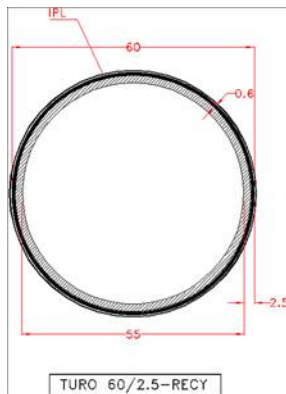

TURO60/2.5-RECY

Finishes	Plain colour	☒	Available in straight lengths	☒
	Serigraphy	☐	Available on rolls	☐
	Transfer film	☒		
	Mylar metal film	☐		
	Alu wrapping	☐	Accessories available	☐