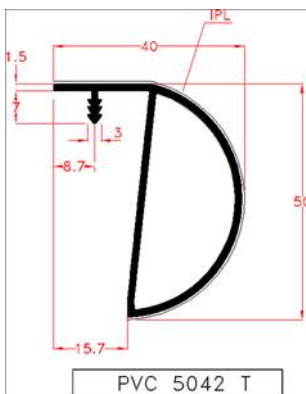

PVC5042T

Finishes	Plain colour	☒	Available in straight lengths	☒
	Serigraphy	☐	Available on rolls	☐
	Transfer film	☒		
	Mylar metal film	☐		
	Alu wrapping	☐	Accessories available	☐