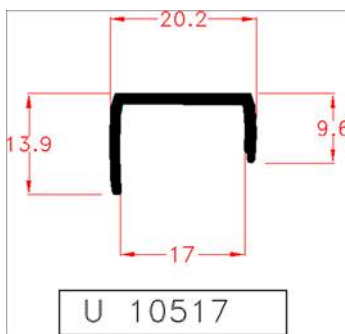

U10517

Finishes	Plain colour	☒	Available in straight lengths	☒
	Serigraphy	☐	Available on rolls	☐
	Transfer film	☐		
	Mylar metal film	☐		
	Alu wrapping	☐	Accessories available	☐