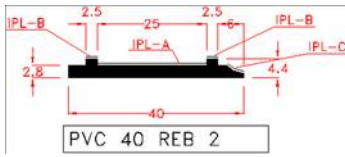

PVC40REB2

Finishes	Plain colour	☒	Available in straight lengths	☒	
	Serigraphy	☐	Available on rolls	☐	
	Transfer film	☒			
	Mylar metal film	☐			
	Alu wrapping	☐	Accessories available	☐