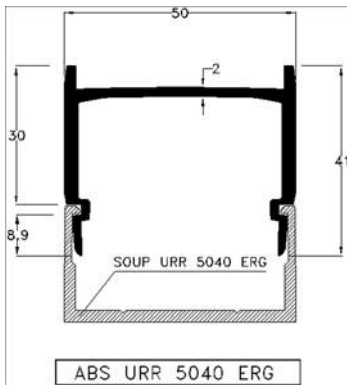

ABS U91467

Finishes	Plain colour	☒	Available in straight lengths	☒	
	Serigraphy	☐	Available on rolls	☐	
	Transfer film	☐			
	Mylar metal film	☐			
	Alu wrapping	☐	Accessories available	☐	

ABS U9818

Finishes	Plain colour	☒	Available in straight lengths	☒	
	Serigraphy	☐	Available on rolls	☐	
	Transfer film	☐			
	Mylar metal film	☐			
	Alu wrapping	☐	Accessories available	☐	

ABS URR 5040 ERG

ABS URR5040ERG

Finishes	Plain colour	☒	Available in straight lengths	☒	
	Serigraphy	☐	Available on rolls	☐	
	Transfer film	☐			
	Mylar metal film	☐			
	Alu wrapping	☐	Accessories available	☐