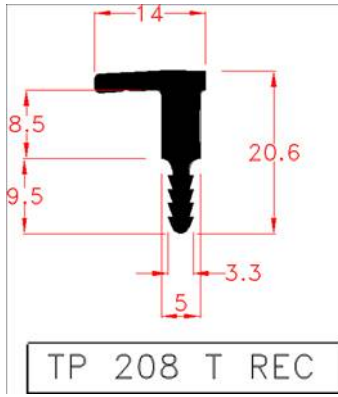

TP208T REC/RECY

Finishes	Plain colour	☒	Available in straight lengths	☒
	Serigraphy	☐	Available on rolls	☐
	Transfer film	☐		
	Mylar metal film	☐		
	Alu wrapping	☐	Accessories available	☐