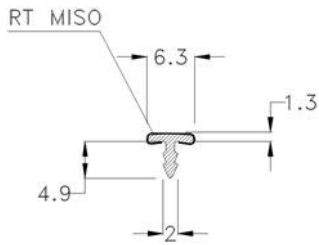

ABS PVC 1530 T
+ RT MISO

ABSPVC1530T

Finishes	Plain colour	☐	Available in straight lengths	☒
	Serigraphy	☐	Available on rolls	☐
	Transfer film	☒		
	Mylar metal film	☐		
	Alu wrapping	☐	Accessories available	☐