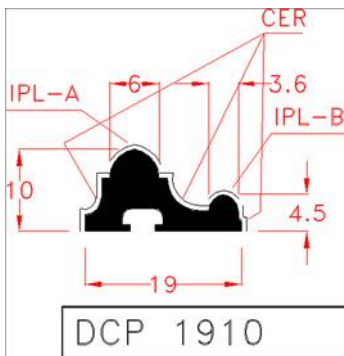

DCP1910

Finishes	Plain colour	☒	Available in straight lengths	☒
	Serigraphy	☐	Available on rolls	☐
	Transfer film	☒		
	Mylar metal film	☐		
	Alu wrapping	☐	Accessories available	☒