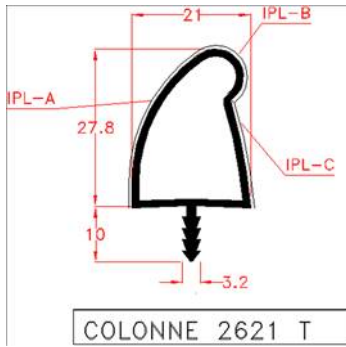

COLONNE2621T

Finishes	Plain colour	☒	Available in straight lengths	☒
	Serigraphy	☐	Available on rolls	☐
	Transfer film	☒		
	Mylar metal film	☐		
	Alu wrapping	☐	Accessories available	☐