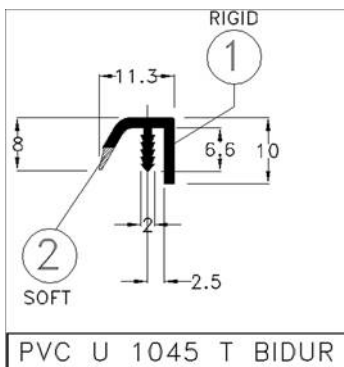

PVC U1045T BIDUR

Finishes	Plain colour	☒	Available in straight lengths	☒
	Serigraphy	☐	Available on rolls	☐
	Transfer film	☒		
	Mylar metal film	☐		
	Alu wrapping	☐	Accessories available	☐