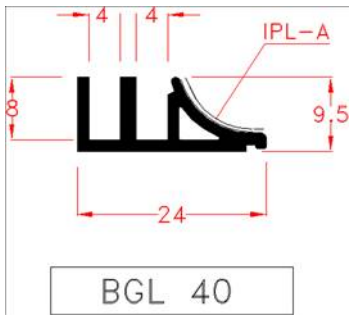

BGL40

Finishes	Plain colour	☒	Available in straight lengths	☒
	Serigraphy	☐	Available on rolls	☐
	Transfer film	☒		
	Mylar metal film	☐		
	Alu wrapping	☒	Accessories available	☐