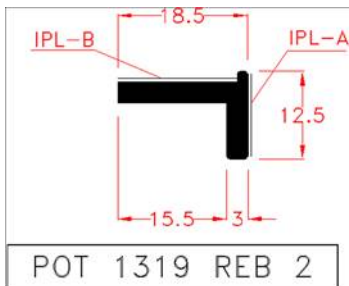

POT1319REB2

Finishes	Plain colour	☒	Available in straight lengths	☒	
	Serigraphy	☐	Available on rolls	☐	
	Transfer film	☒			
	Mylar metal film	☐			
	Alu wrapping	☒	Accessories available	☐