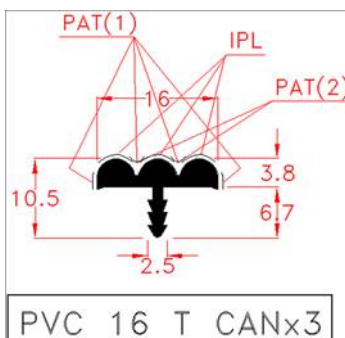

PVC16T CANX3

Finishes	Plain colour	☒	Available in straight lengths	☒	
	Serigraphy	☐	Available on rolls	☐	
	Transfer film	☒			
	Mylar metal film	☐			
	Alu wrapping	☐	Accessories available	☐