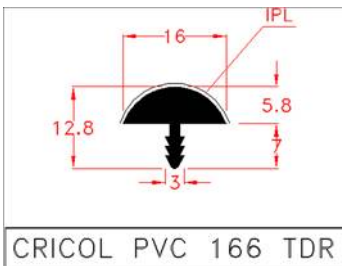

CRICOL PVC166TDR

Finishes	Plain colour	☒	Available in straight lengths	☒
	Serigraphy	☐	Available on rolls	☒
	Transfer film	☒		
	Mylar metal film	☒		
	Alu wrapping	☐	Accessories available	☒