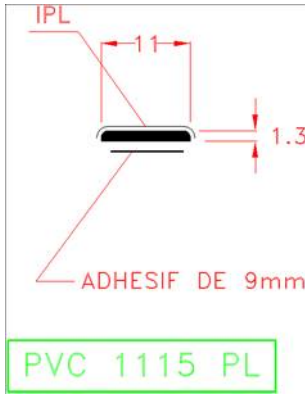

PVC1115PL

Finishes	Plain colour	☒	Available in straight lengths	☒
	Serigraphy	☐	Available on rolls	☐
	Transfer film	☐		
	Mylar metal film	☒		
	Alu wrapping	☐	Accessories available	☐