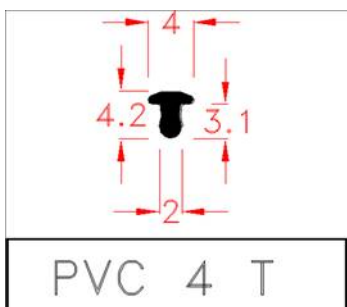

PVC4T

Finishes	Plain colour	☒	Available in straight lengths	☒
	Serigraphy	☐	Available on rolls	☐
	Transfer film	☐		
	Mylar metal film	☒		
	Alu wrapping	☒	Accessories available	☐