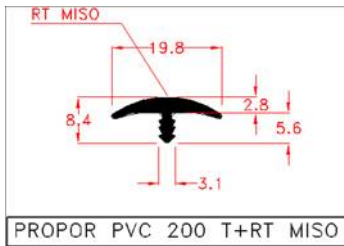

PROPOR PVC200T

Finishes	Plain colour	☐	Available in straight lengths	☒	
	Serigraphy	☐	Available on rolls	☐	
	Transfer film	☐			
	Mylar metal film	☒			
	Alu wrapping	☐	Accessories available	☐