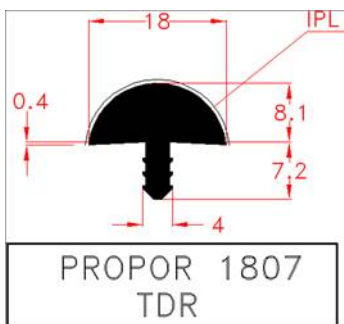

PROPOR1807TDR

Finishes	Plain colour	☒	Available in straight lengths	☒
	Serigraphy	☒	Available on rolls	☒
	Transfer film	☒		
	Mylar metal film	☒		
	Alu wrapping	☐	Accessories available	☐