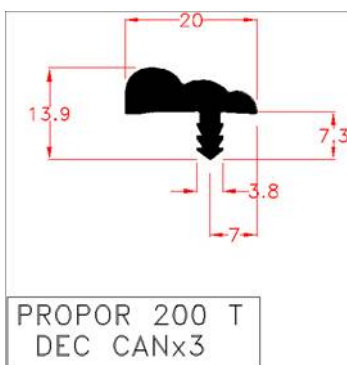

PROPOR200T DEC CANx3

Finishes	Plain colour	☒	Available in straight lengths	☒
	Serigraphy	☐	Available on rolls	☒
	Transfer film	☐		
	Mylar metal film	☐		
	Alu wrapping	☐	Accessories available	☐