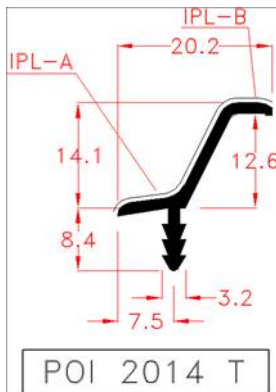

POI2014T

Finishes	Plain colour	☒	Available in straight lengths	☒	
	Serigraphy	☐	Available on rolls	☐	
	Transfer film	☐			
	Mylar metal film	☐			
	Alu wrapping	☐	Accessories available	☐