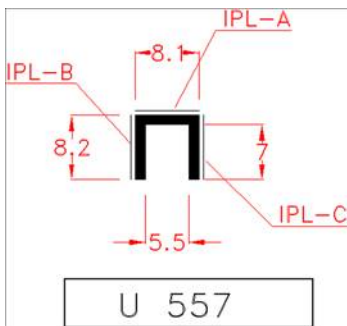

U557

Finishes	Plain colour	☒	Available in straight lengths	☒	
	Serigraphy	☐	Available on rolls	☐	
	Transfer film	☒			
	Mylar metal film	☐			
	Alu wrapping	☐	Accessories available	☐