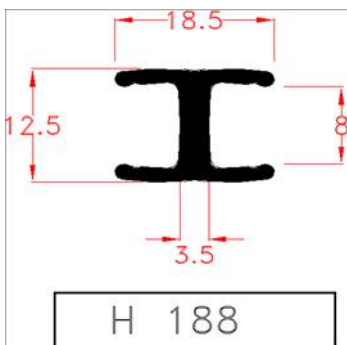

H188

Finishes	Plain colour	☒	Available in straight lengths	☒
	Serigraphy	☐	Available on rolls	☐
	Transfer film	☒		
	Mylar metal film	☐		
	Alu wrapping	☐	Accessories available	☐