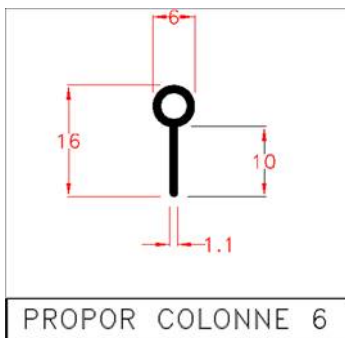

PROPOR COLONNE6

Finishes	Plain colour	☒	Available in straight lengths	☒	
	Serigraphy	☐	Available on rolls	☐	
	Transfer film	☐			
	Mylar metal film	☐			
	Alu wrapping	☐	Accessories available	☐