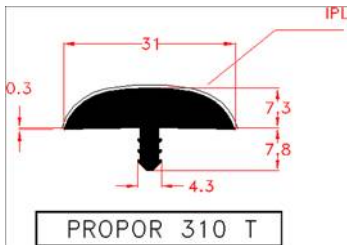

PROPOR310T

Finishes	Plain colour	☒	Available in straight lengths	☒
	Serigraphy	☐	Available on rolls	☒
	Transfer film	☒		
	Mylar metal film	☒		
	Alu wrapping	☐	Accessories available	☐