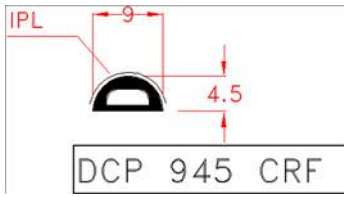

DCP945CRF

Finishes	Plain colour	☒	Available in straight lengths	☒
	Serigraphy	☐	Available on rolls	☒
	Transfer film	☒		
	Mylar metal film	☐		
	Alu wrapping	☐	Accessories available	☒