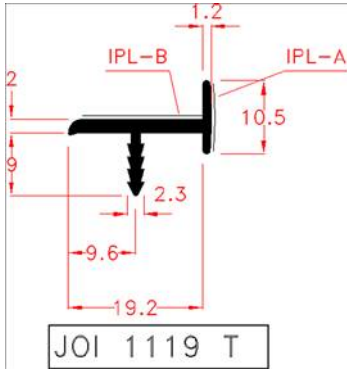

JOI1119T

Finishes	Plain colour	☒	Available in straight lengths	☒	
	Serigraphy	☐	Available on rolls	☐	
	Transfer film	☒			
	Mylar metal film	☐			
	Alu wrapping	☒	Accessories available	☐