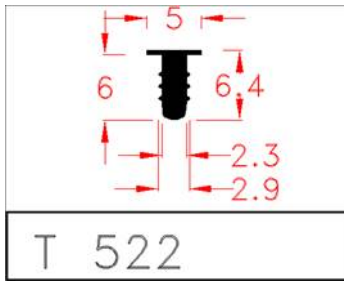

T522

Finishes	Plain colour	☒	Available in straight lengths	☒	
	Serigraphy	☐	Available on rolls	☐	
	Transfer film	☐			
	Mylar metal film	☐			
	Alu wrapping	☐	Accessories available	☐