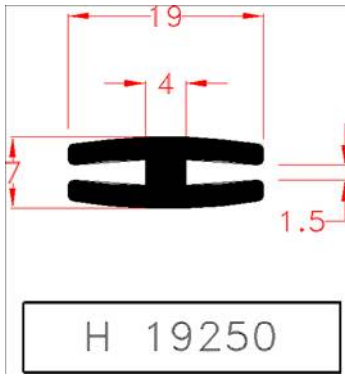

H19250

Finishes	Plain colour	☒	Available in straight lengths	☒
	Serigraphy	☐	Available on rolls	☐
	Transfer film	☐		
	Mylar metal film	☐		
	Alu wrapping	☐	Accessories available	☐