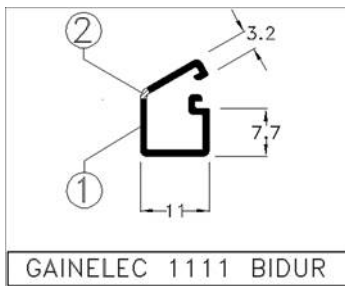

GAINELEC1111BIDUR

Finishes	Plain colour	☐	Available in straight lengths	☒	
	Serigraphy	☐	Available on rolls	☐	
	Transfer film	☒			
	Mylar metal film	☐			
	Alu wrapping	☐	Accessories available	☐