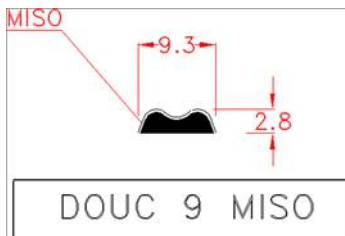

DOUC9

Finishes	Plain colour	☒	Available in straight lengths	☒
	Serigraphy	☐	Available on rolls	☐
	Transfer film	☒		
	Mylar metal film	☒		
	Alu wrapping	☐	Accessories available	☒