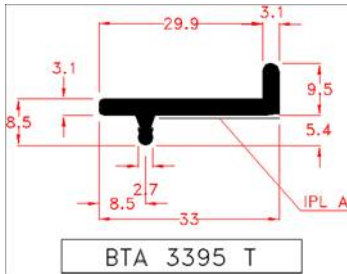

BTA3395T

BTA 3395 T

Finishes	Plain colour	☒	Available in straight lengths	☒
	Serigraphy	☐	Available on rolls	☐
	Transfer film	☒		
	Mylar metal film	☐		
	Alu wrapping	☐	Accessories available	☐