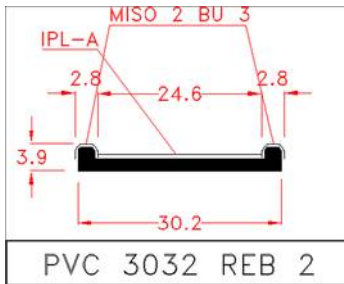

PVC3032REB2

Finishes	Plain colour	☐	Available in straight lengths	☒
	Serigraphy	☐	Available on rolls	☐
	Transfer film	☒		
	Mylar metal film	☒		
	Alu wrapping	☐	Accessories available	☐