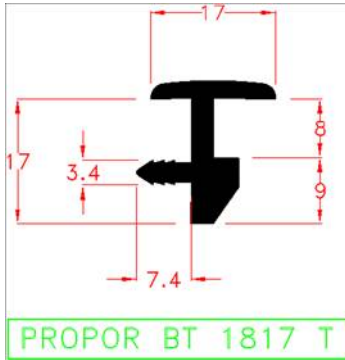

PROPOR BT1817T

Finishes	Plain colour	☒	Available in straight lengths	☒	
	Serigraphy	☐	Available on rolls	☒	
	Transfer film	☐			
	Mylar metal film	☐			
	Alu wrapping	☐	Accessories available	☐