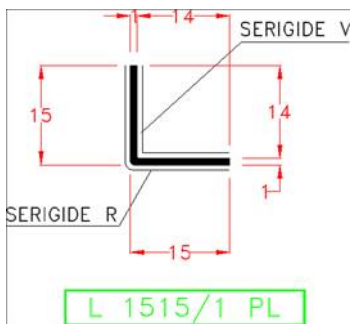

L1620/1 PL

Finishes	Plain colour	☐	Available in straight lengths	☒
	Serigraphy	☒	Available on rolls	☐
	Transfer film	☐		
	Mylar metal film	☐		
	Alu wrapping	☐	Accessories available	☐