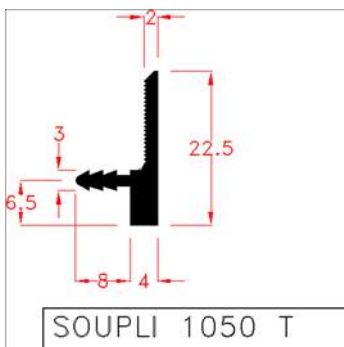

SOUPLI1050T

Finishes	Plain colour	☒	Available in straight lengths	☒
	Serigraphy	☐	Available on rolls	☐
	Transfer film	☐		
	Mylar metal film	☐		
	Alu wrapping	☐	Accessories available	☐