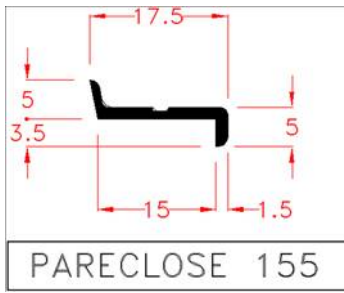

PARECLOSE155

Finishes	Plain colour	☒	Available in straight lengths	☒	
	Serigraphy	☐	Available on rolls	☐	
	Transfer film	☐			
	Mylar metal film	☐			
	Alu wrapping	☐	Accessories available	☐