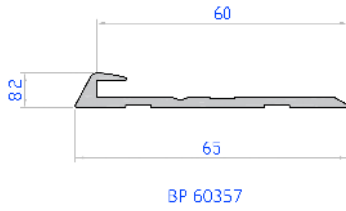

BP60357

Finishes	Plain colour	☒	Available in straight lengths	☒
	Serigraphy	☐	Available on rolls	☐
	Transfer film	☐		
	Mylar metal film	☐		
	Alu wrapping	☐	Accessories available	☐