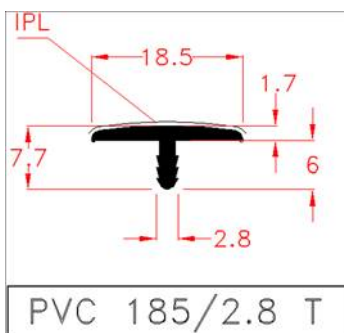

PVC185/2.8T

Finishes	Plain colour	☒	Available in straight lengths	☒	
	Serigraphy	☐	Available on rolls	☐	
	Transfer film	☒			
	Mylar metal film	☐			
	Alu wrapping	☐	Accessories available	☐