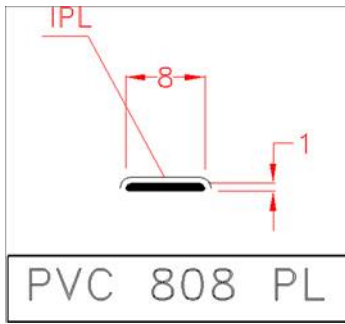

PVC858PL

Finishes	Plain colour	☐	Available in straight lengths	☒	
	Serigraphy	☐	Available on rolls	☐	
	Transfer film	☒			
	Mylar metal film	☐			
	Alu wrapping	☐	Accessories available	☐