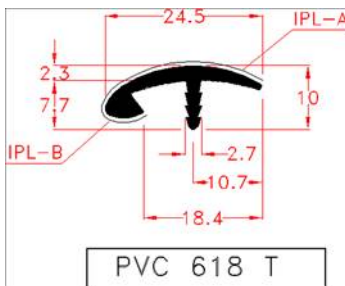

PVC618T

Finishes	Plain colour	☒	Available in straight lengths	☒
	Serigraphy	☐	Available on rolls	☒
	Transfer film	☒		
	Mylar metal film	☐		
	Alu wrapping	☒	Accessories available	☐