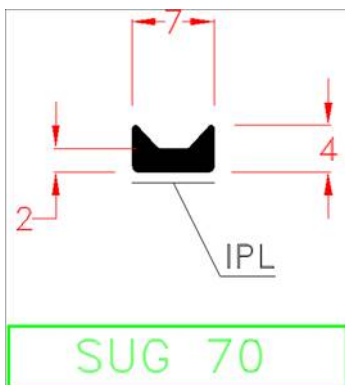

SUG70

Finishes	Plain colour	☒	Available in straight lengths	☒	
	Serigraphy	☐	Available on rolls	☐	
	Transfer film	☐			
	Mylar metal film	☐			
	Alu wrapping	☐	Accessories available	☐