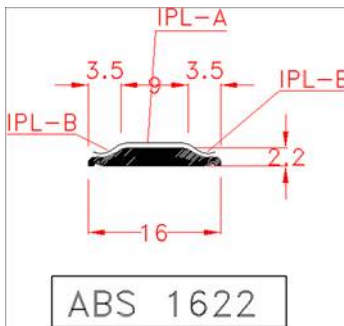

ABS1622

Finishes	Plain colour	☒	Available in straight lengths	☒
	Serigraphy	☐	Available on rolls	☐
	Transfer film	☒		
	Mylar metal film	☐		
	Alu wrapping	☐	Accessories available	☐