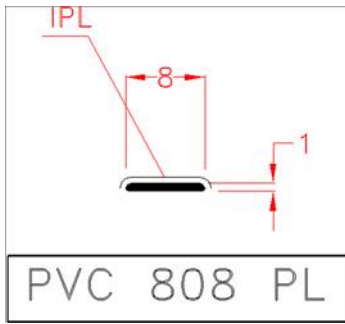

PVC758PL

Finishes	Plain colour	☐	Available in straight lengths	☒	
	Serigraphy	☐	Available on rolls	☐	
	Transfer film	☒			
	Mylar metal film	☐			
	Alu wrapping	☐	Accessories available	☐