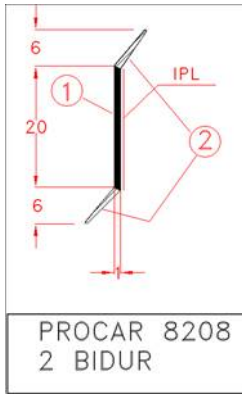

PROCAR8208-1BIDUR

Finishes	Plain colour	☒	Available in straight lengths	☒
	Serigraphy	☐	Available on rolls	☐
	Transfer film	☒		
	Mylar metal film	☐		
	Alu wrapping	☐	Accessories available	☐