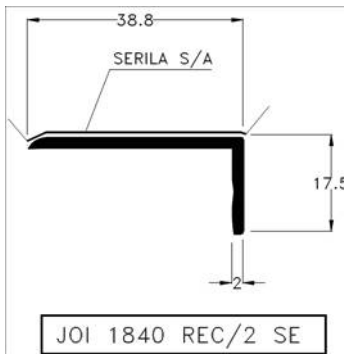

JOI1840 REC/2 SE

Finishes	Plain colour	☒	Available in straight lengths	☒
	Serigraphy	☐	Available on rolls	☐
	Transfer film	☐		
	Mylar metal film	☐		
	Alu wrapping	☐	Accessories available	☐