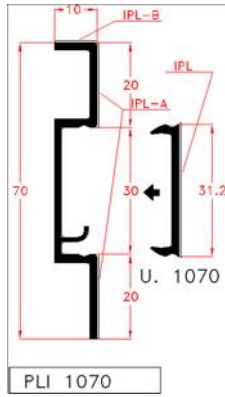

PLI1070

Finishes	Plain colour	☒	Available in straight lengths	☒
	Serigraphy	☐	Available on rolls	☐
	Transfer film	☒		
	Mylar metal film	☐		
	Alu wrapping	☐	Accessories available	☒