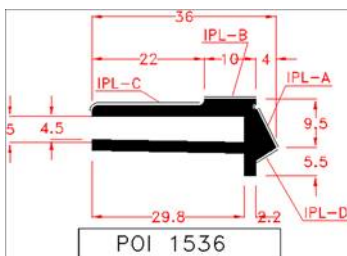

POI1536

Finishes	Plain colour	☒	Available in straight lengths	☒	
	Serigraphy	☐	Available on rolls	☐	
	Transfer film	☒			
	Mylar metal film	☐			
	Alu wrapping	☐	Accessories available	☐