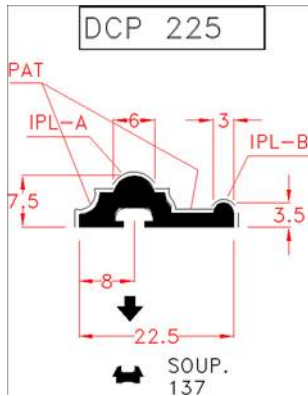

DCP225

Finishes	Plain colour	☒	Available in straight lengths	☒
	Serigraphy	☐	Available on rolls	☐
	Transfer film	☒		
	Mylar metal film	☐		
	Alu wrapping	☐	Accessories available	☒