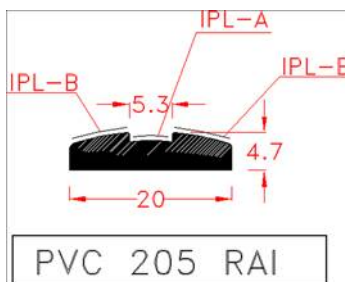

PVC205RAI

Finishes	Plain colour	☒	Available in straight lengths	☒
	Serigraphy	☐	Available on rolls	☐
	Transfer film	☒		
	Mylar metal film	☐		
	Alu wrapping	☐	Accessories available	☐