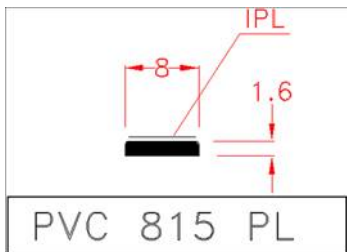

PVC71PL

Finishes	Plain colour	☐	Available in straight lengths	☒	
	Serigraphy	☐	Available on rolls	☐	
	Transfer film	☒			
	Mylar metal film	☐			
	Alu wrapping	☐	Accessories available	☐