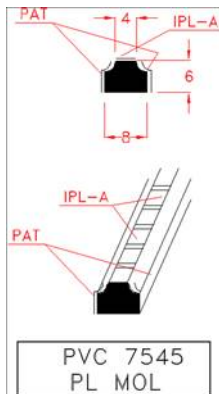

PVC7545PL MOL

Finishes	Plain colour	☒	Available in straight lengths	☒
	Serigraphy	☐	Available on rolls	☐
	Transfer film	☒		
	Mylar metal film	☐		
	Alu wrapping	☐	Accessories available	☐