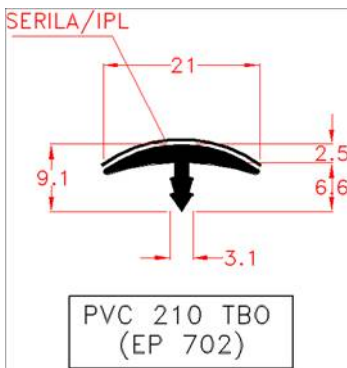

PROPOR210T BO

Finishes	Plain colour	☒	Available in straight lengths	☒
	Serigraphy	☒	Available on rolls	☒
	Transfer film	☐		
	Mylar metal film	☐		
	Alu wrapping	☐	Accessories available	☐