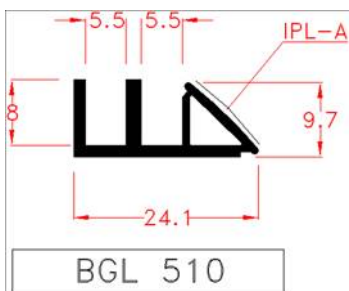

BGL510

Finishes	Plain colour	☒	Available in straight lengths	☒	
	Serigraphy	☐	Available on rolls	☐	
	Transfer film	☒			
	Mylar metal film	☐			
	Alu wrapping	☐	Accessories available	☐