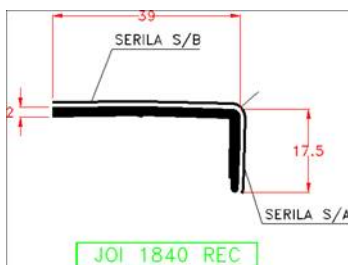

JOI1840 REC

Finishes	Plain colour	☐	Available in straight lengths	☒	
	Serigraphy	☐	Available on rolls	☐	
	Transfer film	☒			
	Mylar metal film	☐			
	Alu wrapping	☐	Accessories available	☐