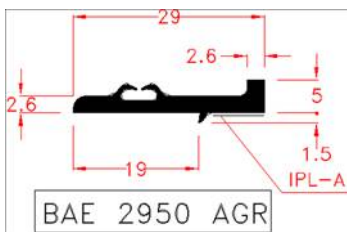

BAE2950AGR

Finishes	Plain colour	☒	Available in straight lengths	☒	
	Serigraphy	☐	Available on rolls	☐	
	Transfer film	☒			
	Mylar metal film	☐			
	Alu wrapping	☐	Accessories available	☒