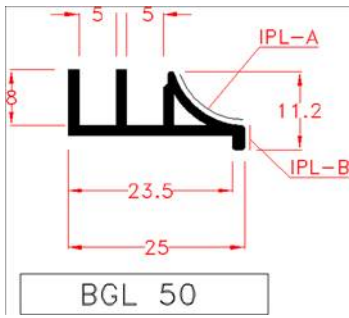

BGL50

Finishes	Plain colour	☒	Available in straight lengths	☒	
	Serigraphy	☐	Available on rolls	☐	
	Transfer film	☒			
	Mylar metal film	☐			
	Alu wrapping	☒	Accessories available	☐