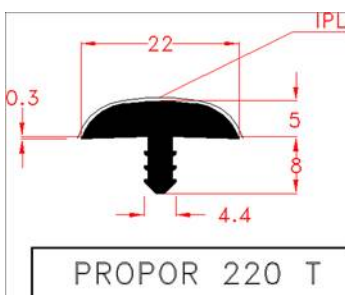

PROPOR220T

Finishes	Plain colour	☒	Available in straight lengths	☒
	Serigraphy	☒	Available on rolls	☒
	Transfer film	☒		
	Mylar metal film	☒		
	Alu wrapping	☐	Accessories available	☐