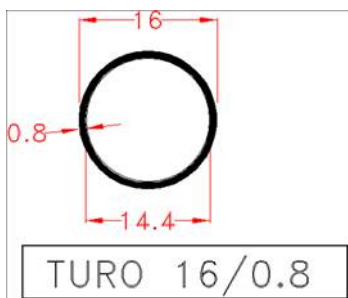

TURO16/08

Finishes	Plain colour	☒	Available in straight lengths	☒
	Serigraphy	☐	Available on rolls	☐
	Transfer film	☐		
	Mylar metal film	☐		
	Alu wrapping	☐	Accessories available	☒