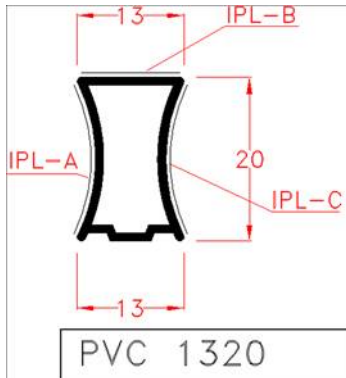

PVC1320

Finishes	Plain colour	☒	Available in straight lengths	☒	
	Serigraphy	☐	Available on rolls	☐	
	Transfer film	☒			
	Mylar metal film	☐			
	Alu wrapping	☒	Accessories available	☒