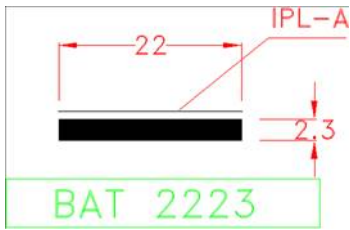

BAT2223

Finishes	Plain colour	☒	Available in straight lengths	☒	
	Serigraphy	☐	Available on rolls	☐	
	Transfer film	☒			
	Mylar metal film	☐			
	Alu wrapping	☐	Accessories available	☐