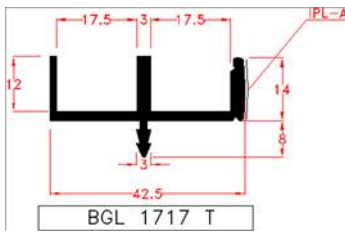

BGL1717T

Finishes	Plain colour	☒	Available in straight lengths	☒
	Serigraphy	☐	Available on rolls	☐
	Transfer film	☒		
	Mylar metal film	☐		
	Alu wrapping	☒	Accessories available	☐