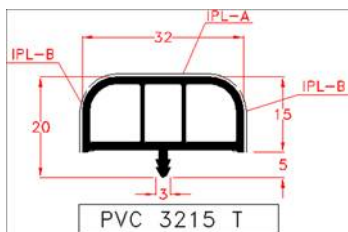

PVC3215T

Finishes	Plain colour	☒	Available in straight lengths	☒
	Serigraphy	☐	Available on rolls	☐
	Transfer film	☒		
	Mylar metal film	☐		
	Alu wrapping	☐	Accessories available	☒