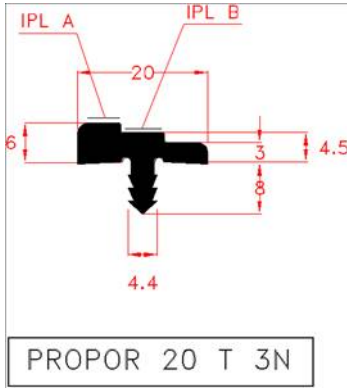

PROPOR20T3N

Finishes	Plain colour	☒	Available in straight lengths	☒
	Serigraphy	☐	Available on rolls	☒
	Transfer film	☒		
	Mylar metal film	☒		
	Alu wrapping	☐	Accessories available	☐