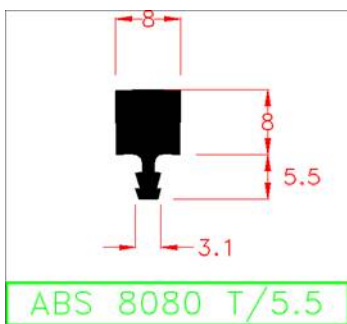

ABS8080 T/5.5

Finishes	Plain colour	☒	Available in straight lengths	☒	
	Serigraphy	☐	Available on rolls	☐	
	Transfer film	☐			
	Mylar metal film	☐			
	Alu wrapping	☐	Accessories available	☐