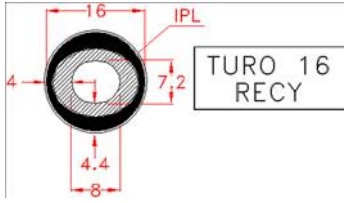

TURO16/RECY

Finishes	Plain colour	☒	Available in straight lengths	☒	
	Serigraphy	☐	Available on rolls	☐	
	Transfer film	☒			
	Mylar metal film	☐			
	Alu wrapping	☐	Accessories available	☒