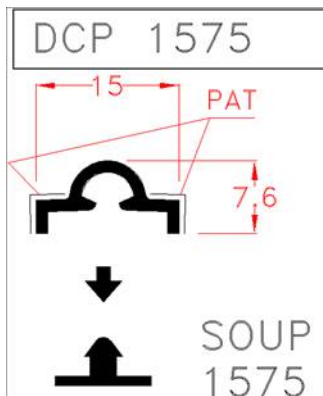

DCP1575

Finishes	Plain colour	☒	Available in straight lengths	☒
	Serigraphy	☐	Available on rolls	☐
	Transfer film	☐		
	Mylar metal film	☐		
	Alu wrapping	☐	Accessories available	☒