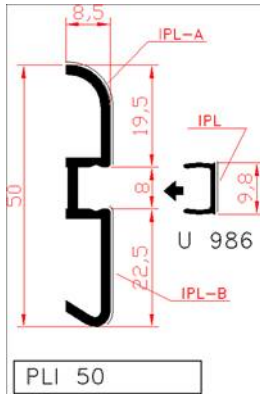

PLI50

Finishes	Plain colour	☒	Available in straight lengths	☒	
	Serigraphy	☐	Available on rolls	☐	
	Transfer film	☒			
	Mylar metal film	☐			
	Alu wrapping	☐	Accessories available	☒