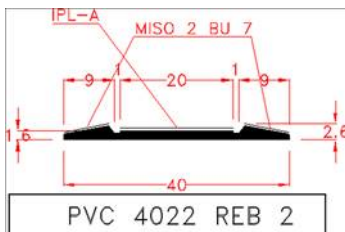

PVC4022REB2

Finishes	Plain colour	☐	Available in straight lengths	☒	
	Serigraphy	☐	Available on rolls	☐	
	Transfer film	☒			
	Mylar metal film	☒			
	Alu wrapping	☐	Accessories available	☐