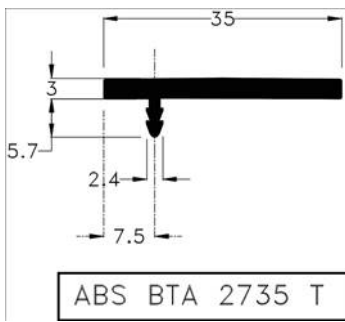

ABS BTA2735T

Finishes	Plain colour	☒	Available in straight lengths	☒	
	Serigraphy	☐	Available on rolls	☐	
	Transfer film	☐			
	Mylar metal film	☐			
	Alu wrapping	☐	Accessories available	☐