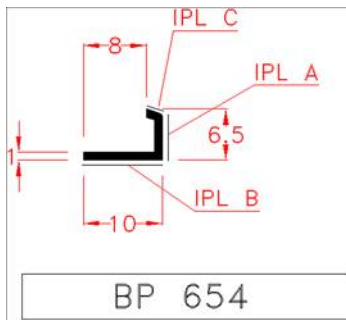

BP654

Finishes	Plain colour	☒	Available in straight lengths	☒
	Serigraphy	☐	Available on rolls	☐
	Transfer film	☒		
	Mylar metal film	☒		
	Alu wrapping	☐	Accessories available	☐