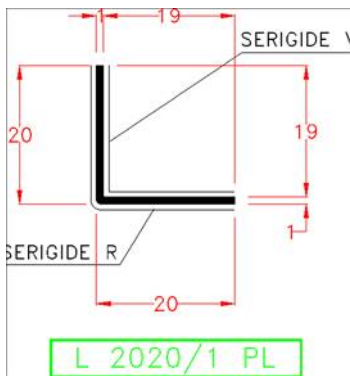

L2020/1 PL

Finishes	Plain colour	☐	Available in straight lengths	☒
	Serigraphy	☒	Available on rolls	☐
	Transfer film	☐		
	Mylar metal film	☐		
	Alu wrapping	☐	Accessories available	☐