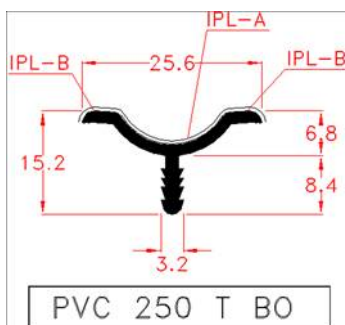

PVC250T BO

Finishes	Plain colour	☒	Available in straight lengths	☒	
	Serigraphy	☐	Available on rolls	☐	
	Transfer film	☒			
	Mylar metal film	☐			
	Alu wrapping	☒	Accessories available	☐