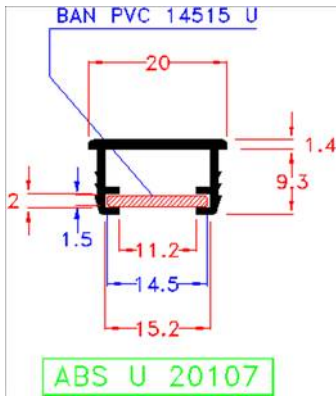

ABSCRI U20107

Finishes	Plain colour	☐	Available in straight lengths	☒
	Serigraphy	☐	Available on rolls	☐
	Transfer film	☒		
	Mylar metal film	☐		
	Alu wrapping	☐	Accessories available	☐