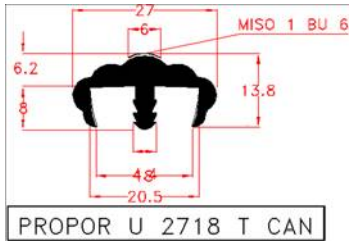

PROPOR U2718T CAN

Finishes	Plain colour	☒	Available in straight lengths	☒	
	Serigraphy	☐	Available on rolls	☒	
	Transfer film	☒			
	Mylar metal film	☒			
	Alu wrapping	☐	Accessories available	☐