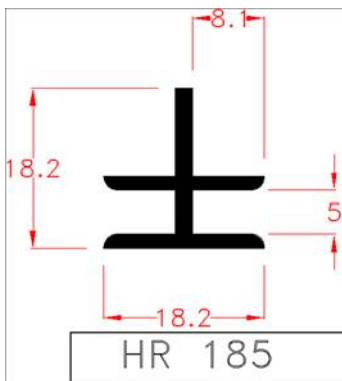

HR185

Finishes	Plain colour	☒	Available in straight lengths	☒	
	Serigraphy	☐	Available on rolls	☐	
	Transfer film	☐			
	Mylar metal film	☐			
	Alu wrapping	☐	Accessories available	☐