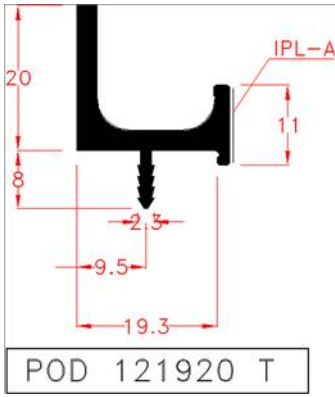

POD121920T

Finishes	Plain colour	☒	Available in straight lengths	☒	
	Serigraphy	☐	Available on rolls	☐	
	Transfer film	☒			
	Mylar metal film	☐			
	Alu wrapping	☒	Accessories available	☐