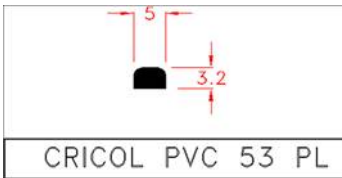

CRICOL PVC53PL

Finishes	Plain colour	☒	Available in straight lengths	☒	
	Serigraphy	☐	Available on rolls	☒	
	Transfer film	☐			
	Mylar metal film	☒			
	Alu wrapping	☐	Accessories available	☐