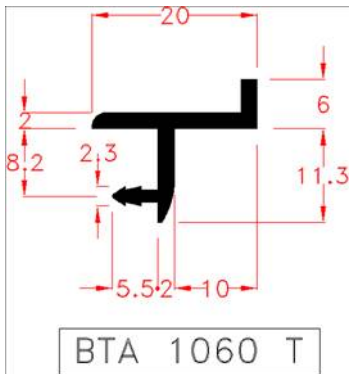

BTA1060T

Finishes	Plain colour	☒	Available in straight lengths	☒	
	Serigraphy	☐	Available on rolls	☐	
	Transfer film	☐			
	Mylar metal film	☐			
	Alu wrapping	☐	Accessories available	☐