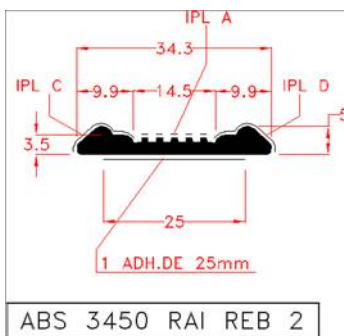

ABS3450RAI REB2

Finishes	Plain colour	☒	Available in straight lengths	☒
	Serigraphy	☐	Available on rolls	☐
	Transfer film	☒		
	Mylar metal film	☐		
	Alu wrapping	☐	Accessories available	☐