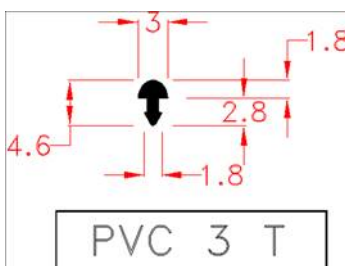

PVC3T

Finishes	Plain colour	☒	Available in straight lengths	☒
	Serigraphy	☐	Available on rolls	☐
	Transfer film	☐		
	Mylar metal film	☐		
	Alu wrapping	☒	Accessories available	☐