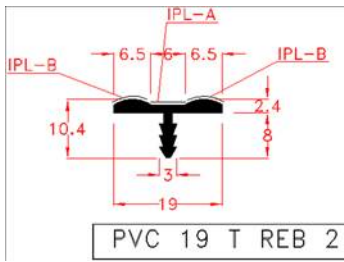

PVC19T REB2

Finishes	Plain colour	☒	Available in straight lengths	☒	
	Serigraphy	☐	Available on rolls	☐	
	Transfer film	☒			
	Mylar metal film	☒			
	Alu wrapping	☐	Accessories available	☒