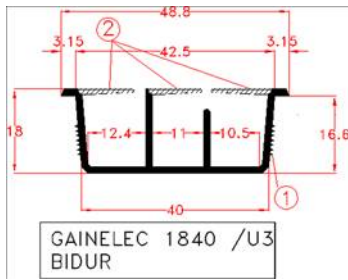

GAINELEC1840/U3BIDUR

Finishes	Plain colour	☒	Available in straight lengths	☒	
	Serigraphy	☐	Available on rolls	☐	
	Transfer film	☐			
	Mylar metal film	☐			
	Alu wrapping	☐	Accessories available	☐