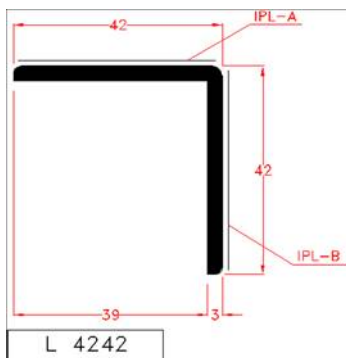

L 4242

ABS L4242

Finishes	Plain colour	☐	Available in straight lengths	☒
	Serigraphy	☐	Available on rolls	☐
	Transfer film	☒		
	Mylar metal film	☐		
	Alu wrapping	☐	Accessories available	☐