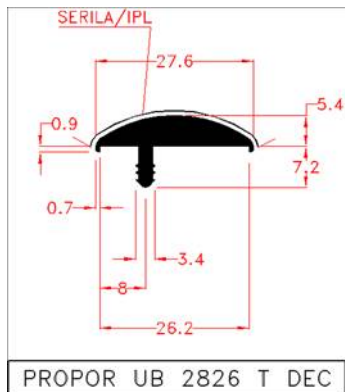

PROPOR UB2826TDEC

Finishes	Plain colour	☐	Available in straight lengths	☒	
	Serigraphy	☒	Available on rolls	☒	
	Transfer film	☒			
	Mylar metal film	☐			
	Alu wrapping	☐	Accessories available	☐