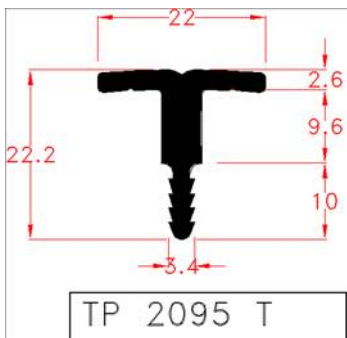

TP2095T

Finishes	Plain colour	☒	Available in straight lengths	☒
	Serigraphy	☐	Available on rolls	☐
	Transfer film	☐		
	Mylar metal film	☐		
	Alu wrapping	☐	Accessories available	☐