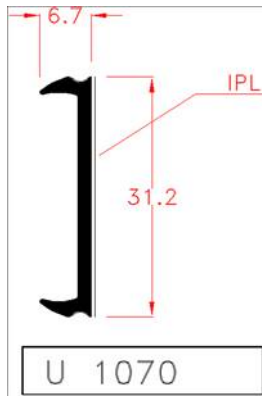

U1070

Finishes	Plain colour	☒	Available in straight lengths	☒
	Serigraphy	☐	Available on rolls	☐
	Transfer film	☒		
	Mylar metal film	☐		
	Alu wrapping	☐	Accessories available	☐