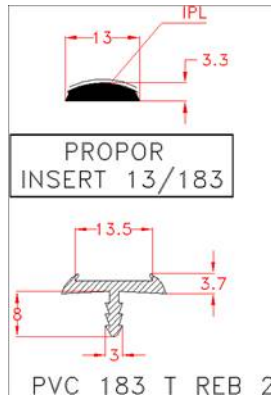

PROPOR INSERT13/183

Finishes	Plain colour	☒	Available in straight lengths	☒	
	Serigraphy	☐	Available on rolls	☐	
	Transfer film	☒			
	Mylar metal film	☐			
	Alu wrapping	☐	Accessories available	☐