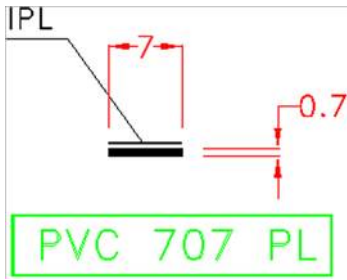

ABS707PL

Finishes	Plain colour	☒	Available in straight lengths	☒	
	Serigraphy	☐	Available on rolls	☐	
	Transfer film	☐			
	Mylar metal film	☐			
	Alu wrapping	☐	Accessories available	☐