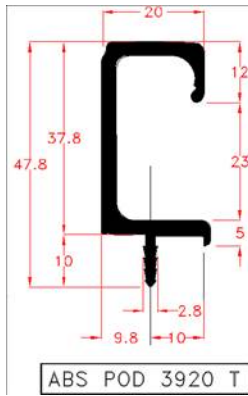

ABS POD3920T

Finishes	Plain colour	☒	Available in straight lengths	☒	
	Serigraphy	☐	Available on rolls	☐	
	Transfer film	☒			
	Mylar metal film	☐			
	Alu wrapping	☐	Accessories available	☐