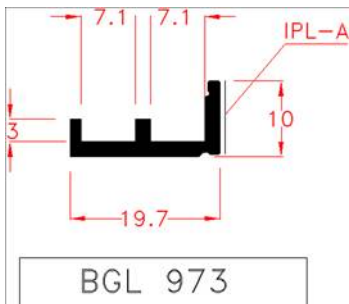

BGL973

Finishes	Plain colour	☒	Available in straight lengths	☒
	Serigraphy	☐	Available on rolls	☐
	Transfer film	☒		
	Mylar metal film	☐		
	Alu wrapping	☒	Accessories available	☐