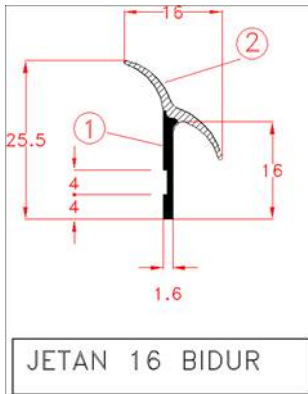

JETAN16BIDUR

Finishes	Plain colour	☒	Available in straight lengths	☒
	Serigraphy	☐	Available on rolls	☐
	Transfer film	☐		
	Mylar metal film	☐		
	Alu wrapping	☐	Accessories available	☐