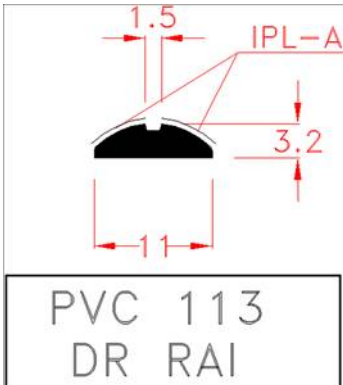

PVC 113 DR RAI

PVC113DR RAI

Finishes	Plain colour	☒	Available in straight lengths	☒
	Serigraphy	☐	Available on rolls	☐
	Transfer film	☒		
	Mylar metal film	☐		
	Alu wrapping	☐	Accessories available	☒