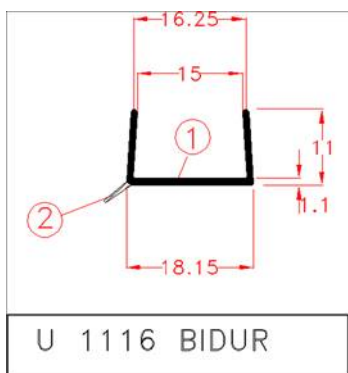

U1116BIDUR

Finishes	Plain colour	☒	Available in straight lengths	☒
	Serigraphy	☐	Available on rolls	☐
	Transfer film	☐		
	Mylar metal film	☐		
	Alu wrapping	☐	Accessories available	☐