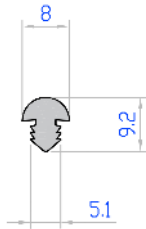

CRICOL PVC84TDR/5

Finishes	Plain colour	☒	Available in straight lengths	☒	
	Serigraphy	☐	Available on rolls	☐	
	Transfer film	☐			
	Mylar metal film	☐			
	Alu wrapping	☐	Accessories available	☐