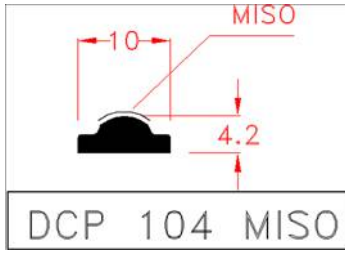

DCP104

Finishes	Plain colour	☒	Available in straight lengths	☒	
	Serigraphy	☐	Available on rolls	☐	
	Transfer film	☒			
	Mylar metal film	☒			
	Alu wrapping	☐	Accessories available	☒