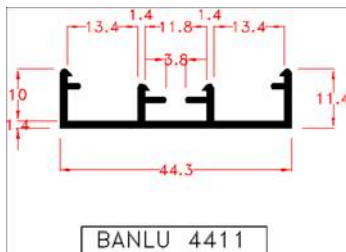

BANLU4411

Finishes	Plain colour	☒	Available in straight lengths	☒
	Serigraphy	☐	Available on rolls	☐
	Transfer film	☐		
	Mylar metal film	☐		
	Alu wrapping	☐	Accessories available	☐