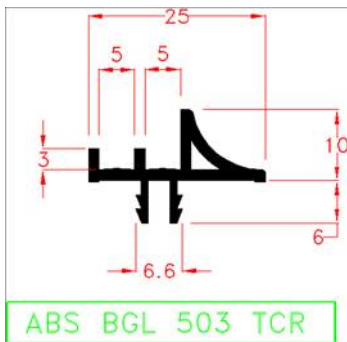

ABS BGL503 TCR

Finishes	Plain colour	☒	Available in straight lengths	☒	
	Serigraphy	☐	Available on rolls	☐	
	Transfer film	☐			
	Mylar metal film	☐			
	Alu wrapping	☐	Accessories available	☐