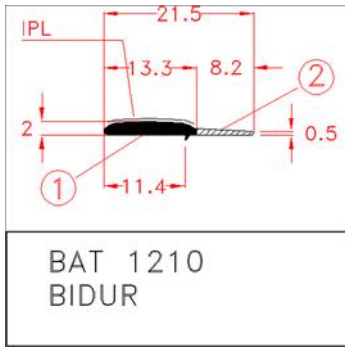

BAT1210BIDUR

Finishes	Plain colour	☒	Available in straight lengths	☒	
	Serigraphy	☒	Available on rolls	☐	
	Transfer film	☒			
	Mylar metal film	☐			
	Alu wrapping	☐	Accessories available	☐