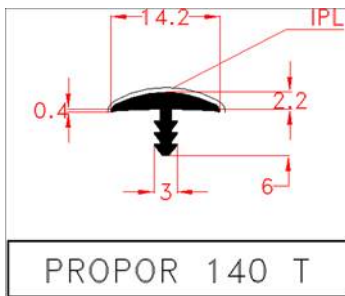

PROPOR140T

Finishes	Plain colour	☒	Available in straight lengths	☒	
	Serigraphy	☐	Available on rolls	☒	
	Transfer film	☒			
	Mylar metal film	☒			
	Alu wrapping	☐	Accessories available	☐