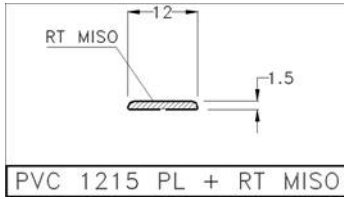

PVC1215PL

Finishes	Plain colour	☐	Available in straight lengths	☒	
	Serigraphy	☐	Available on rolls	☐	
	Transfer film	☐			
	Mylar metal film	☒			
	Alu wrapping	☐	Accessories available	☐