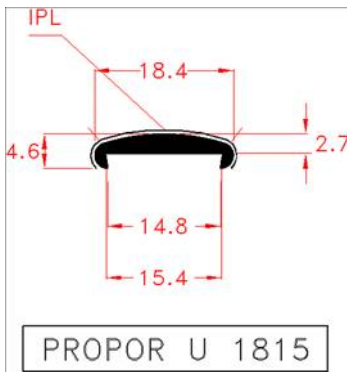

PROPOR U1815

Finishes	Plain colour	☒	Available in straight lengths	☒
	Serigraphy	☐	Available on rolls	☒
	Transfer film	☐		
	Mylar metal film	☐		
	Alu wrapping	☐	Accessories available	☐

PROPOR U1815/2.5

Finishes	Plain colour	☒	Available in straight lengths	☐
	Serigraphy	☐	Available on rolls	☒
	Transfer film	☐		
	Mylar metal film	☐		
	Alu wrapping	☐	Accessories available	☐