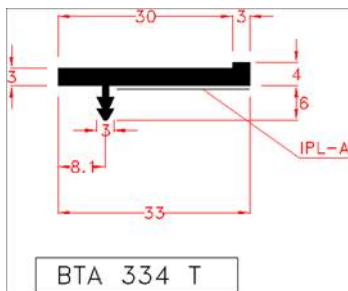

BTA334T

Finishes	Plain colour	☒	Available in straight lengths	☒	
	Serigraphy	☐	Available on rolls	☐	
	Transfer film	☒			
	Mylar metal film	☐			
	Alu wrapping	☐	Accessories available	☐