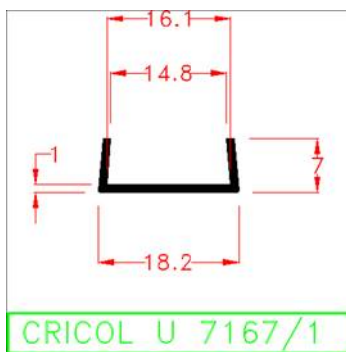

CRICOL U7167/1

Finishes	Plain colour	☒	Available in straight lengths	☒
	Serigraphy	☐	Available on rolls	☒
	Transfer film	☐		
	Mylar metal film	☐		
	Alu wrapping	☐	Accessories available	☐