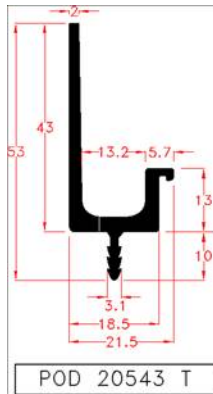

POD20543T

Finishes	Plain colour	☒	Available in straight lengths	☒	
	Serigraphy	☐	Available on rolls	☐	
	Transfer film	☐			
	Mylar metal film	☐			
	Alu wrapping	☐	Accessories available	☐