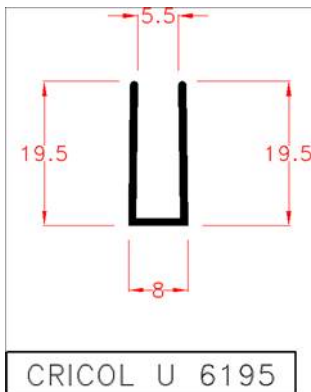

CRICOL U6195

Finishes	Plain colour	☒	Available in straight lengths	☒
	Serigraphy	☐	Available on rolls	☐
	Transfer film	☐		
	Mylar metal film	☐		
	Alu wrapping	☐	Accessories available	☐