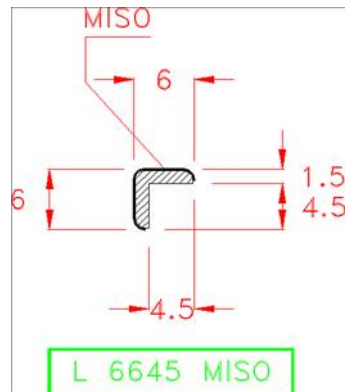

L6645

Finishes	Plain colour	☒	Available in straight lengths	☒
	Serigraphy	☐	Available on rolls	☐
	Transfer film	☐		
	Mylar metal film	☒		
	Alu wrapping	☐	Accessories available	☐