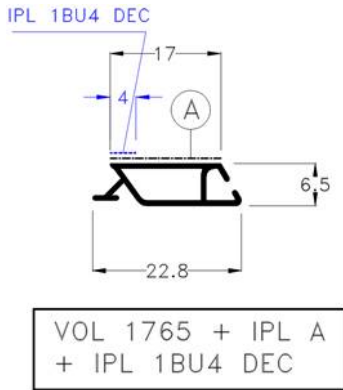

VOL1765

Finishes	Plain colour	☒	Available in straight lengths	☒	
	Serigraphy	☒	Available on rolls	☐	
	Transfer film	☒			
	Mylar metal film	☐			
	Alu wrapping	☐	Accessories available	☒