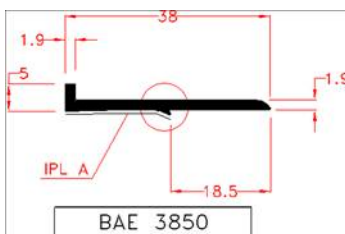

BAE3850

Finishes	Plain colour	☒	Available in straight lengths	☒	
	Serigraphy	☐	Available on rolls	☐	
	Transfer film	☒			
	Mylar metal film	☐			
	Alu wrapping	☐	Accessories available	☐