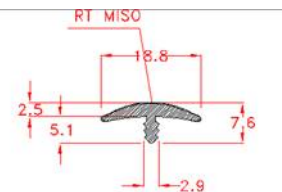

PROPOR PVC 190 T + RT MISO

PROPOR PVC190T

Finishes	Plain colour	☐	Available in straight lengths	☐
	Serigraphy	☐	Available on rolls	☒
	Transfer film	☐		
	Mylar metal film	☒		
	Alu wrapping	☐	Accessories available	☐