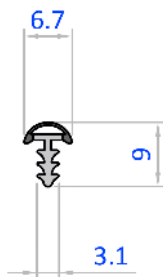

JETAN 6.7 T3 BIDUR

JETAN6.7T3 BIDUR

Finishes	Plain colour	☒	Available in straight lengths	☒
	Serigraphy	☐	Available on rolls	☐
	Transfer film	☐		
	Mylar metal film	☐		
	Alu wrapping	☐	Accessories available	☐