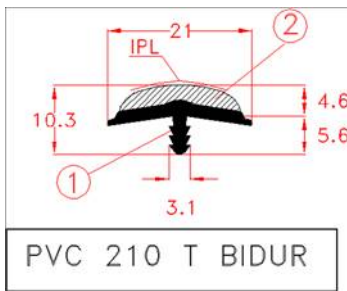

PVC210T BIDUR

Finishes	Plain colour	☒	Available in straight lengths	☒
	Serigraphy	☒	Available on rolls	☒
	Transfer film	☒		
	Mylar metal film	☐		
	Alu wrapping	☐	Accessories available	☐