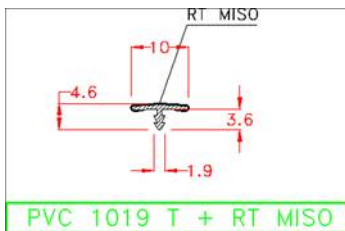

PVC1019TPL

Finishes	Plain colour	☐	Available in straight lengths	☒
	Serigraphy	☐	Available on rolls	☐
	Transfer film	☐		
	Mylar metal film	☒		
	Alu wrapping	☐	Accessories available	☐