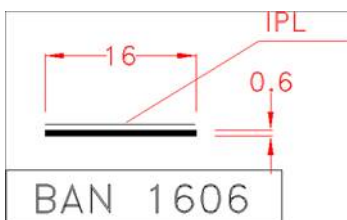

BAN1606

Finishes	Plain colour	☒	Available in straight lengths	☐	
	Serigraphy	☐	Available on rolls	☒	
	Transfer film	☒			
	Mylar metal film	☐			
	Alu wrapping	☐	Accessories available	☐