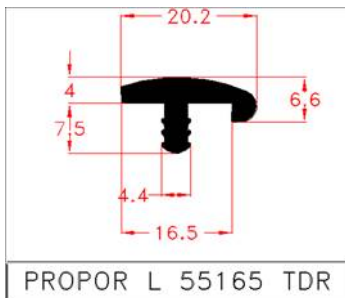

PROPOR L55165TDR

Finishes	Plain colour	☒	Available in straight lengths	☐
	Serigraphy	☐	Available on rolls	☒
	Transfer film	☐		
	Mylar metal film	☐		
	Alu wrapping	☐	Accessories available	☐