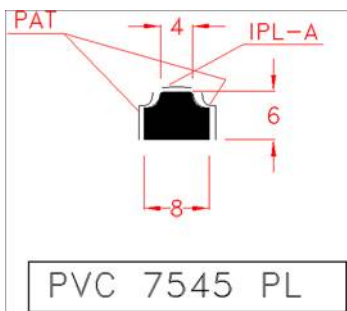

PVC7545PL

Finishes	Plain colour	☒	Available in straight lengths	☒
	Serigraphy	☐	Available on rolls	☐
	Transfer film	☒		
	Mylar metal film	☒		
	Alu wrapping	☐	Accessories available	☒