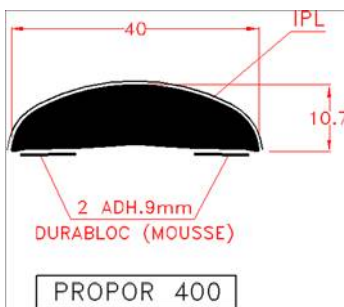

PROPOR400

Finishes	Plain colour	☒	Available in straight lengths	☒
	Serigraphy	☐	Available on rolls	☐
	Transfer film	☐		
	Mylar metal film	☐		
	Alu wrapping	☐	Accessories available	☐