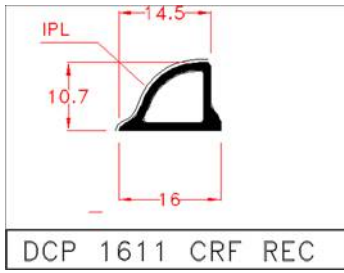

DCP1611CRF REC

Finishes	Plain colour	☒	Available in straight lengths	☒
	Serigraphy	☐	Available on rolls	☐
	Transfer film	☒		
	Mylar metal film	☐		
	Alu wrapping	☐	Accessories available	☐