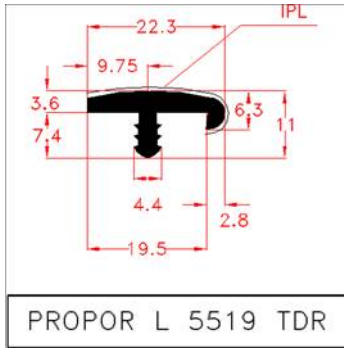

PROPOR L5519TDR

Finishes	Plain colour	☒	Available in straight lengths	☒	
	Serigraphy	☒	Available on rolls	☒	
	Transfer film	☒			
	Mylar metal film	☒			
	Alu wrapping	☐	Accessories available	☐	

PROPOR L5522TDR

Finishes	Plain colour	☒	Available in straight lengths	☒	
	Serigraphy	☐	Available on rolls	☐	
	Transfer film	☐			
	Mylar metal film	☐			
	Alu wrapping	☐	Accessories available	☐