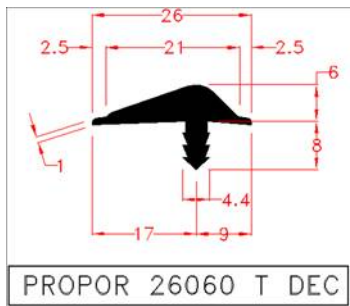

PROPOR26060T DEC

Finishes	Plain colour	☒	Available in straight lengths	☒
	Serigraphy	☐	Available on rolls	☒
	Transfer film	☐		
	Mylar metal film	☐		
	Alu wrapping	☐	Accessories available	☐