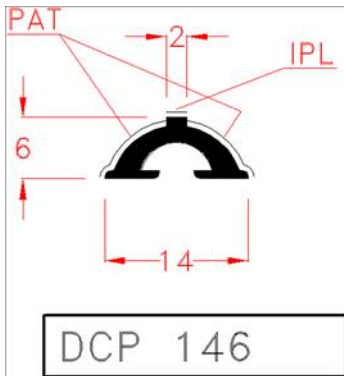

DCP146

Finishes	Plain colour	☒	Available in straight lengths	☒
	Serigraphy	☐	Available on rolls	☐
	Transfer film	☒		
	Mylar metal film	☐		
	Alu wrapping	☐	Accessories available	☒