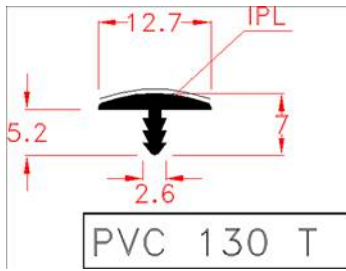

PVC130T

Finishes	Plain colour	☒	Available in straight lengths	☒	
	Serigraphy	☐	Available on rolls	☐	
	Transfer film	☒			
	Mylar metal film	☐			
	Alu wrapping	☐	Accessories available	☐