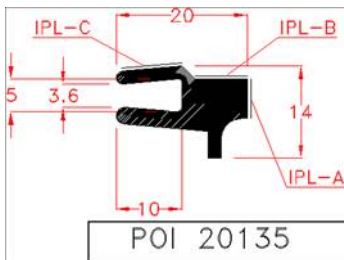

POI20135

Finishes	Plain colour	☒	Available in straight lengths	☒	
	Serigraphy	☐	Available on rolls	☐	
	Transfer film	☒			
	Mylar metal film	☐			
	Alu wrapping	☐	Accessories available	☐