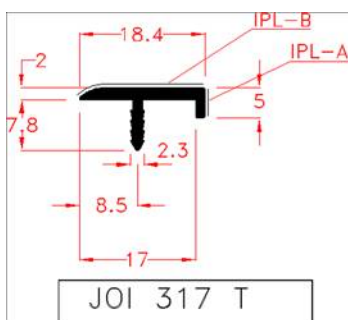

JOI317T/REC

Finishes	Plain colour	☒	Available in straight lengths	☒	
	Serigraphy	☐	Available on rolls	☐	
	Transfer film	☐			
	Mylar metal film	☐			
	Alu wrapping	☐	Accessories available	☐