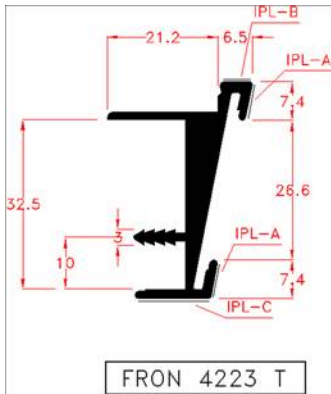

FRON4223T

Finishes	Plain colour	☒	Available in straight lengths	☒	
	Serigraphy	☐	Available on rolls	☐	
	Transfer film	☒			
	Mylar metal film	☐			
	Alu wrapping	☐	Accessories available	☐