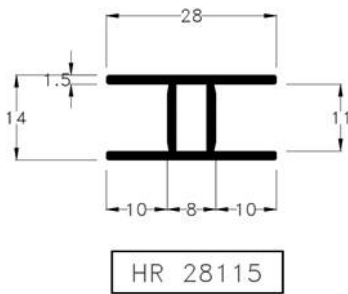

HR28115

Finishes	Plain colour	☒	Available in straight lengths	☒
	Serigraphy	☐	Available on rolls	☒
	Transfer film	☐		
	Mylar metal film	☐		
	Alu wrapping	☐	Accessories available	☐