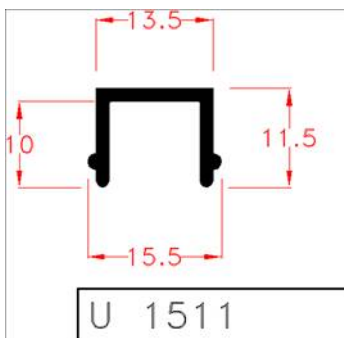

U1511

Finishes	Plain colour	☒	Available in straight lengths	☒
	Serigraphy	☐	Available on rolls	☐
	Transfer film	☐		
	Mylar metal film	☐		
	Alu wrapping	☐	Accessories available	☐