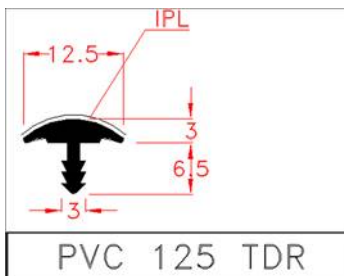

PVC125TDR

Finishes	Plain colour	☒	Available in straight lengths	☒	
	Serigraphy	☐	Available on rolls	☐	
	Transfer film	☒			
	Mylar metal film	☒			
	Alu wrapping	☒	Accessories available	☐