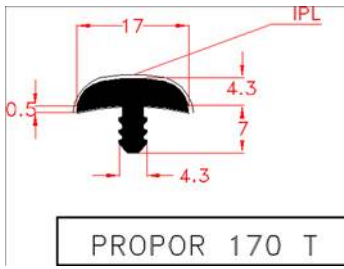

PROPOR170T

Finishes	Plain colour	☒	Available in straight lengths	☒
	Serigraphy	☒	Available on rolls	☒
	Transfer film	☒		
	Mylar metal film	☒		
	Alu wrapping	☐	Accessories available	☐