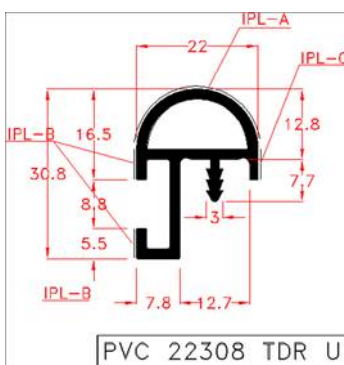

PVC22308TDR U

Finishes	Plain colour	☒	Available in straight lengths	☒	
	Serigraphy	☐	Available on rolls	☐	
	Transfer film	☒			
	Mylar metal film	☐			
	Alu wrapping	☐	Accessories available	☐