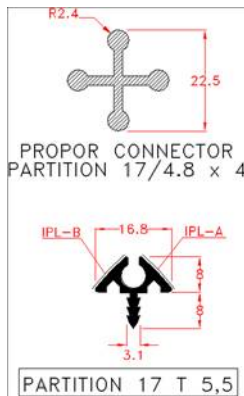

PARTITION17T 5,5

Finishes	Plain colour	☒	Available in straight lengths	☒	
	Serigraphy	☐	Available on rolls	☐	
	Transfer film	☒			
	Mylar metal film	☐			
	Alu wrapping	☐	Accessories available	☒