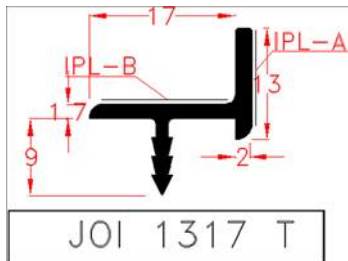

JOI1317T

Finishes	Plain colour	☒	Available in straight lengths	☒
	Serigraphy	☐	Available on rolls	☐
	Transfer film	☒		
	Mylar metal film	☐		
	Alu wrapping	☐	Accessories available	☐