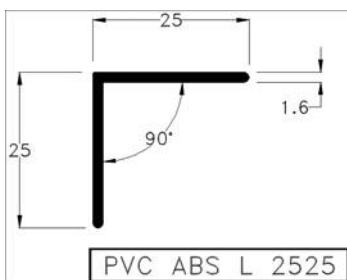

PVC ABS L2525

Finishes	Plain colour	☒	Available in straight lengths	☒
	Serigraphy	☐	Available on rolls	☐
	Transfer film	☐		
	Mylar metal film	☐		
	Alu wrapping	☐	Accessories available	☐