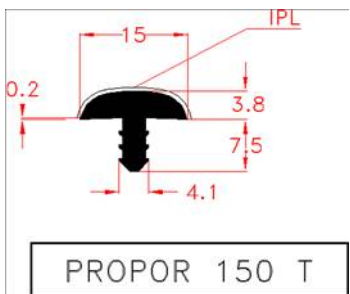

PROPOR150T

Finishes	Plain colour	☒	Available in straight lengths	☒
	Serigraphy	☒	Available on rolls	☒
	Transfer film	☒		
	Mylar metal film	☒		
	Alu wrapping	☐	Accessories available	☐