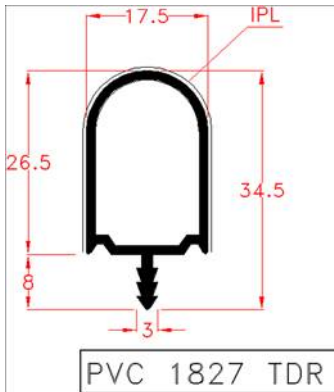

PVC1827TDR

Finishes	Plain colour	☒	Available in straight lengths	☒	
	Serigraphy	☐	Available on rolls	☐	
	Transfer film	☒			
	Mylar metal film	☐			
	Alu wrapping	☒	Accessories available	☒