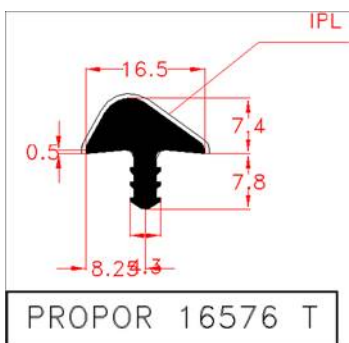

PROPOR16576T

Finishes	Plain colour	☒	Available in straight lengths	☒
	Serigraphy	☐	Available on rolls	☒
	Transfer film	☒		
	Mylar metal film	☒		
	Alu wrapping	☐	Accessories available	☐