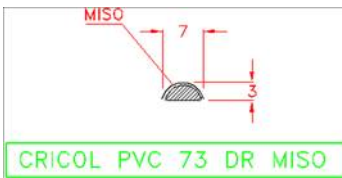

CRICOL PVC73DR

Finishes	Plain colour	☐	Available in straight lengths	☒	
	Serigraphy	☐	Available on rolls	☐	
	Transfer film	☒			
	Mylar metal film	☒			
	Alu wrapping	☐	Accessories available	☐