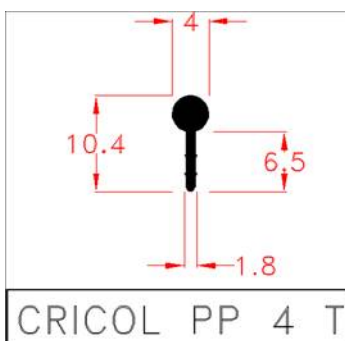

CRICOL PP4T

Finishes	Plain colour	☒	Available in straight lengths	☒	
	Serigraphy	☐	Available on rolls	☐	
	Transfer film	☐			
	Mylar metal film	☒			
	Alu wrapping	☐	Accessories available	☐