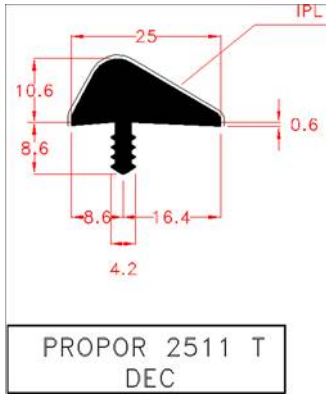

PROPOR2511T DEC

Finishes	Plain colour	☒	Available in straight lengths	☒
	Serigraphy	☒	Available on rolls	☒
	Transfer film	☒		
	Mylar metal film	☒		
	Alu wrapping	☐	Accessories available	☐