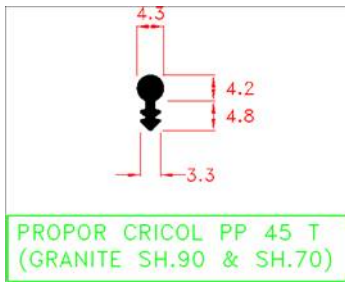

PROPOR CRICOL PP45T

Finishes	Plain colour	☒	Available in straight lengths	☒	
	Serigraphy	☐	Available on rolls	☐	
	Transfer film	☐			
	Mylar metal film	☐			
	Alu wrapping	☐	Accessories available	☐