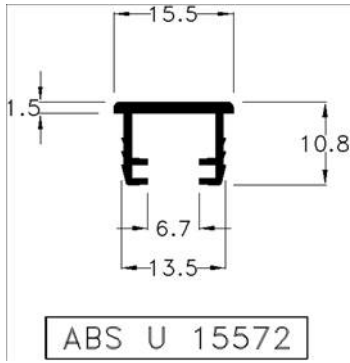

ABS U15572

Finishes	Plain colour	☒	Available in straight lengths	☒
	Serigraphy	☐	Available on rolls	☐
	Transfer film	☒		
	Mylar metal film	☐		
	Alu wrapping	☐	Accessories available	☐