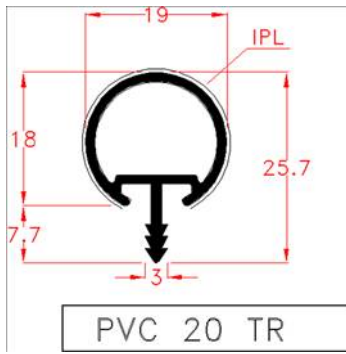

PVC20TR

Finishes	Plain colour	☒	Available in straight lengths	☒
	Serigraphy	☐	Available on rolls	☐
	Transfer film	☒		
	Mylar metal film	☐		
	Alu wrapping	☒	Accessories available	☒