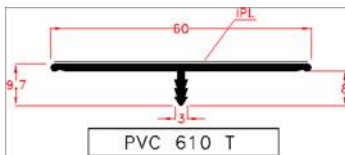

CRICOL PVC610T

Finishes	Plain colour	☒	Available in straight lengths	☒	
	Serigraphy	☐	Available on rolls	☐	
	Transfer film	☐			
	Mylar metal film	☐			
	Alu wrapping	☐	Accessories available	☐