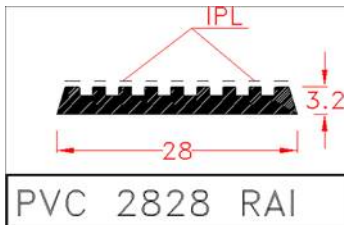

PVC2828RAI

Finishes	Plain colour	☒	Available in straight lengths	☒
	Serigraphy	☐	Available on rolls	☐
	Transfer film	☒		
	Mylar metal film	☐		
	Alu wrapping	☐	Accessories available	☐