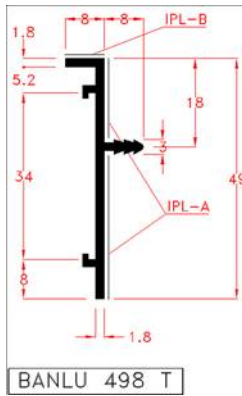

BANLU4618+PMMA+NU+DIF

Finishes	Plain colour	☒	Available in straight lengths	☒
	Serigraphy	☐	Available on rolls	☐
	Transfer film	☐		
	Mylar metal film	☐		
	Alu wrapping	☐	Accessories available	☐

BANLU498T

Finishes	Plain colour	☒	Available in straight lengths	☒
	Serigraphy	☐	Available on rolls	☐
	Transfer film	☒		
	Mylar metal film	☐		
	Alu wrapping	☐	Accessories available	☐