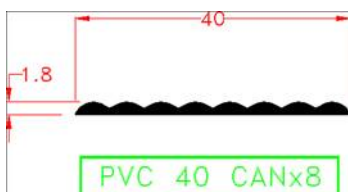

PVC40CANX8

Finishes	Plain colour	☒	Available in straight lengths	☒	
	Serigraphy	☐	Available on rolls	☐	
	Transfer film	☐			
	Mylar metal film	☐			
	Alu wrapping	☐	Accessories available	☐