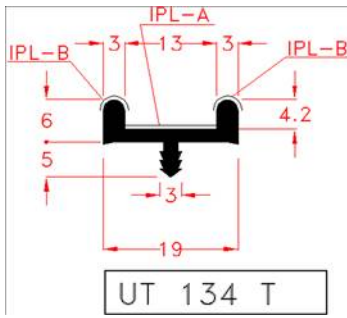

UT134T

Finishes	Plain colour	☒	Available in straight lengths	☒	
	Serigraphy	☐	Available on rolls	☐	
	Transfer film	☒			
	Mylar metal film	☐			
	Alu wrapping	☐	Accessories available	☐