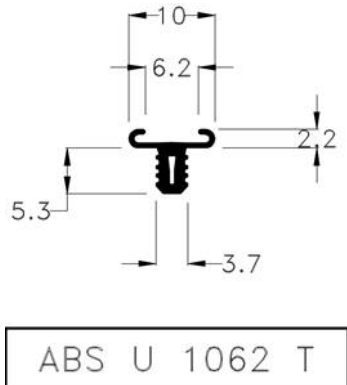

ABS U1062T

Finishes	Plain colour	☒	Available in straight lengths	☒	
	Serigraphy	☐	Available on rolls	☐	
	Transfer film	☐			
	Mylar metal film	☐			
	Alu wrapping	☐	Accessories available	☐