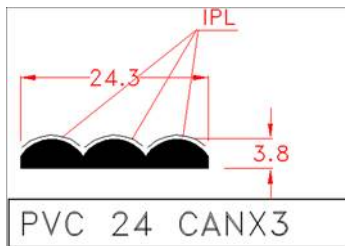

PVC24CANX3

Finishes	Plain colour	☒	Available in straight lengths	☒
	Serigraphy	☐	Available on rolls	☐
	Transfer film	☒		
	Mylar metal film	☐		
	Alu wrapping	☐	Accessories available	☐