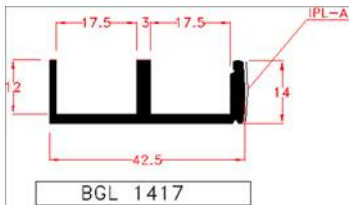

BGL1417

Finishes	Plain colour	☒	Available in straight lengths	☒
	Serigraphy	☐	Available on rolls	☐
	Transfer film	☒		
	Mylar metal film	☐		
	Alu wrapping	☒	Accessories available	☐