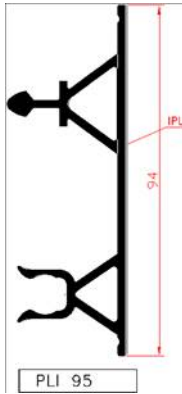

PLI95

Finishes	Plain colour	☒	Available in straight lengths	☒	
	Serigraphy	☐	Available on rolls	☐	
	Transfer film	☒			
	Mylar metal film	☐			
	Alu wrapping	☒	Accessories available	☐