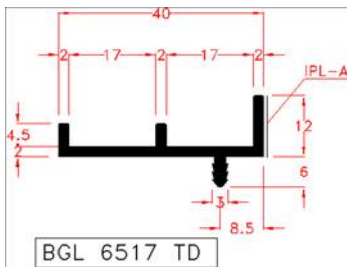

BGL6517TD

Finishes	Plain colour	☒	Available in straight lengths	☒	
	Serigraphy	☐	Available on rolls	☐	
	Transfer film	☒			
	Mylar metal film	☐			
	Alu wrapping	☐	Accessories available	☐