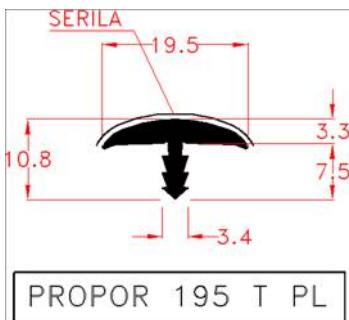

PROPOR195T PL

Finishes	Plain colour	☒	Available in straight lengths	☒
	Serigraphy	☒	Available on rolls	☒
	Transfer film	☐		
	Mylar metal film	☐		
	Alu wrapping	☐	Accessories available	☐