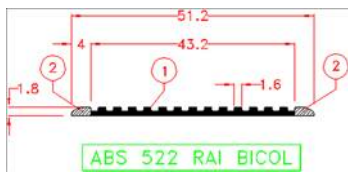

ABS522 RAI BICOL

Finishes	Plain colour	☒	Available in straight lengths	☒
	Serigraphy	☐	Available on rolls	☐
	Transfer film	☐		
	Mylar metal film	☐		
	Alu wrapping	☐	Accessories available	☐