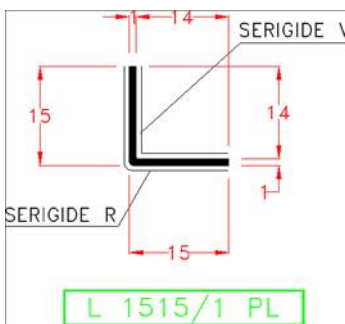

L1515/1 PL

Finishes	Plain colour	☐	Available in straight lengths	☒
	Serigraphy	☒	Available on rolls	☐
	Transfer film	☐		
	Mylar metal film	☐		
	Alu wrapping	☐	Accessories available	☐