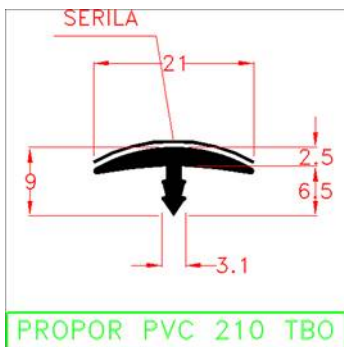

PROPOR PVC210TBO

Finishes	Plain colour	☒	Available in straight lengths	☒	
	Serigraphy	☒	Available on rolls	☐	
	Transfer film	☐			
	Mylar metal film	☐			
	Alu wrapping	☐	Accessories available	☐