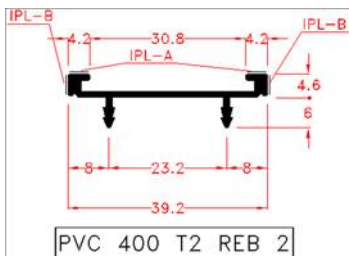

PVC400T2REB2

Finishes	Plain colour	☒	Available in straight lengths	☒
	Serigraphy	☐	Available on rolls	☐
	Transfer film	☒		
	Mylar metal film	☐		
	Alu wrapping	☒	Accessories available	☒