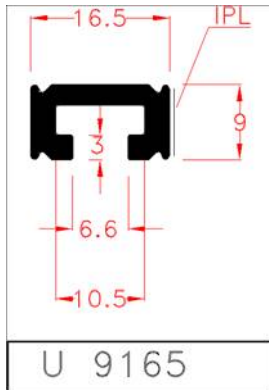

U9165

Finishes	Plain colour	☒	Available in straight lengths	☒	
	Serigraphy	☐	Available on rolls	☐	
	Transfer film	☒			
	Mylar metal film	☐			
	Alu wrapping	☒	Accessories available	☒