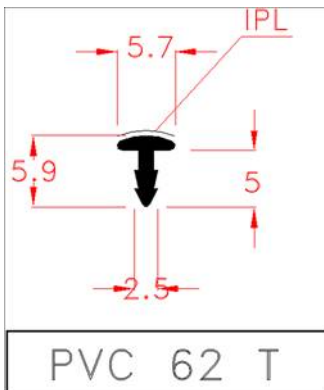

PVC62T

Finishes	Plain colour	☒	Available in straight lengths	☒
	Serigraphy	☐	Available on rolls	☐
	Transfer film	☒		
	Mylar metal film	☐		
	Alu wrapping	☒	Accessories available	☐