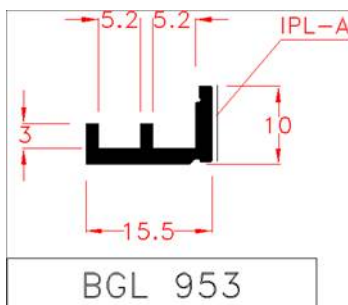

BGL953

Finishes	Plain colour	☒	Available in straight lengths	☒	
	Serigraphy	☐	Available on rolls	☐	
	Transfer film	☒			
	Mylar metal film	☐			
	Alu wrapping	☒	Accessories available	☐