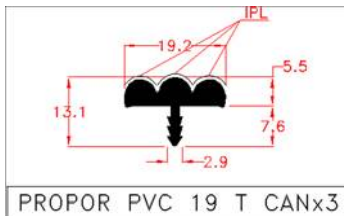

PROPOR PVC19T CANx3

Finishes	Plain colour	☒	Available in straight lengths	☒
	Serigraphy	☐	Available on rolls	☒
	Transfer film	☒		
	Mylar metal film	☒		
	Alu wrapping	☐	Accessories available	☐