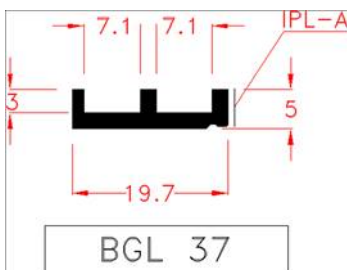

BGL37

Finishes	Plain colour	☒	Available in straight lengths	☒	
	Serigraphy	☐	Available on rolls	☐	
	Transfer film	☒			
	Mylar metal film	☐			
	Alu wrapping	☐	Accessories available	☐