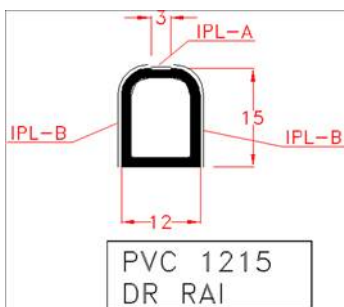

PVC1215DR RAI

Finishes	Plain colour	☒	Available in straight lengths	☒
	Serigraphy	☐	Available on rolls	☐
	Transfer film	☒		
	Mylar metal film	☐		
	Alu wrapping	☐	Accessories available	☒