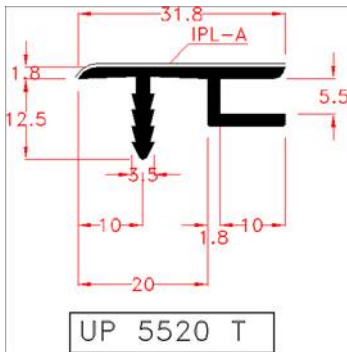

UP5520T

Finishes	Plain colour	☒	Available in straight lengths	☒
	Serigraphy	☐	Available on rolls	☐
	Transfer film	☒		
	Mylar metal film	☐		
	Alu wrapping	☒	Accessories available	☐