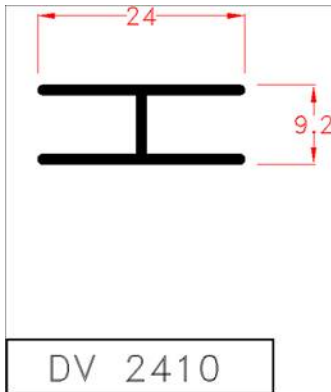

DV2410

Finishes	Plain colour	☒	Available in straight lengths	☒
	Serigraphy	☐	Available on rolls	☐
	Transfer film	☐		
	Mylar metal film	☐		
	Alu wrapping	☒	Accessories available	☒