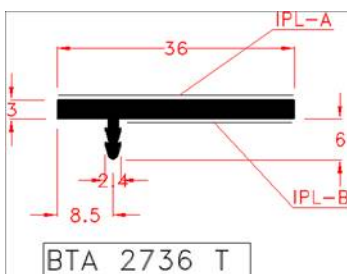

BTA2736T

Finishes	Plain colour	☒	Available in straight lengths	☒	
	Serigraphy	☒	Available on rolls	☐	
	Transfer film	☒			
	Mylar metal film	☐			
	Alu wrapping	☐	Accessories available	☐