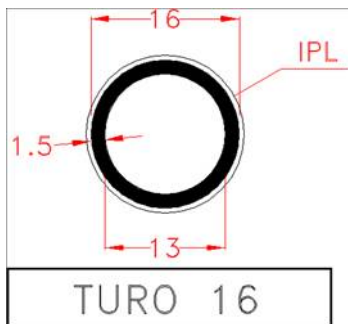

TURO16

Finishes	Plain colour	☒	Available in straight lengths	☒
	Serigraphy	☐	Available on rolls	☐
	Transfer film	☒		
	Mylar metal film	☐		
	Alu wrapping	☐	Accessories available	☒