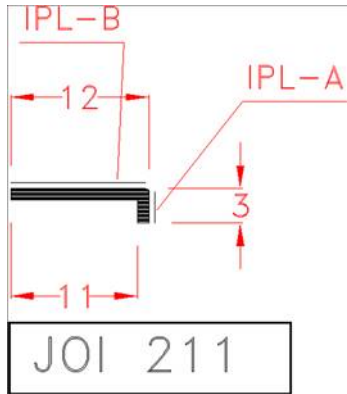

JOI211

Finishes	Plain colour	☒	Available in straight lengths	☒	
	Serigraphy	☐	Available on rolls	☐	
	Transfer film	☒			
	Mylar metal film	☐			
	Alu wrapping	☐	Accessories available	☐