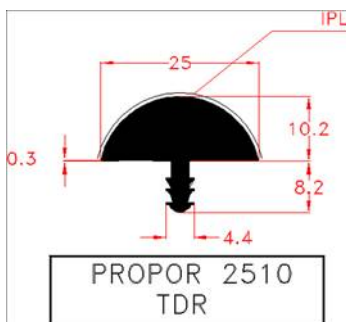

PROPOR2510TDR

Finishes	Plain colour	☒	Available in straight lengths	☒
	Serigraphy	☐	Available on rolls	☒
	Transfer film	☒		
	Mylar metal film	☒		
	Alu wrapping	☐	Accessories available	☐