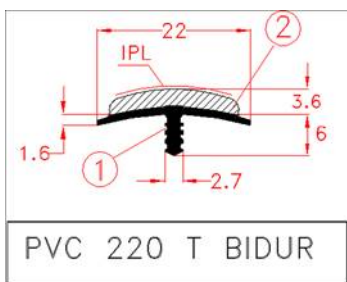

PVC220T BIDUR

Finishes	Plain colour	☒	Available in straight lengths	☒
	Serigraphy	☐	Available on rolls	☒
	Transfer film	☒		
	Mylar metal film	☐		
	Alu wrapping	☐	Accessories available	☐