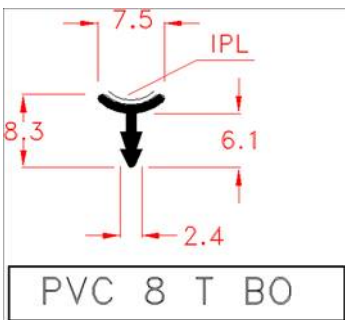

PVC8T BO

Finishes	Plain colour	☒	Available in straight lengths	☒	
	Serigraphy	☐	Available on rolls	☐	
	Transfer film	☒			
	Mylar metal film	☐			
	Alu wrapping	☒	Accessories available	☐