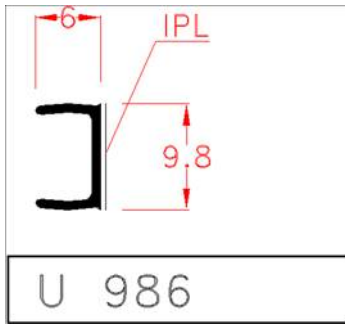

U986

Finishes	Plain colour	☒	Available in straight lengths	☒
	Serigraphy	☐	Available on rolls	☐
	Transfer film	☒		
	Mylar metal film	☐		
	Alu wrapping	☐	Accessories available	☐