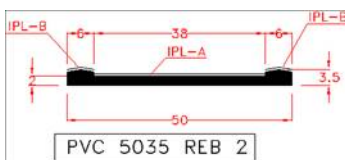

PVC5035REB2

Finishes	Plain colour	☒	Available in straight lengths	☒
	Serigraphy	☐	Available on rolls	☐
	Transfer film	☒		
	Mylar metal film	☒		
	Alu wrapping	☐	Accessories available	☒