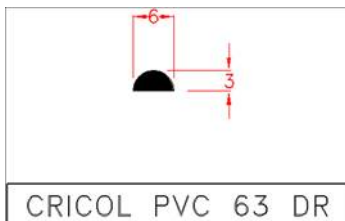

CRICOL PVC63DR

Finishes	Plain colour	☒	Available in straight lengths	☒	
	Serigraphy	☐	Available on rolls	☐	
	Transfer film	☐			
	Mylar metal film	☒			
	Alu wrapping	☐	Accessories available	☐