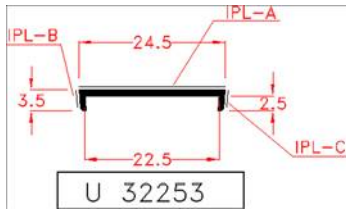

ABS U32253

Finishes	Plain colour	☒	Available in straight lengths	☒	
	Serigraphy	☐	Available on rolls	☐	
	Transfer film	☐			
	Mylar metal film	☐			
	Alu wrapping	☐	Accessories available	☐