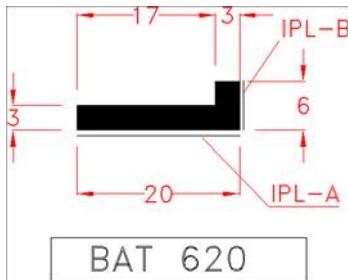

BAT620

Finishes	Plain colour	☒	Available in straight lengths	☒	
	Serigraphy	☐	Available on rolls	☐	
	Transfer film	☒			
	Mylar metal film	☐			
	Alu wrapping	☐	Accessories available	☐