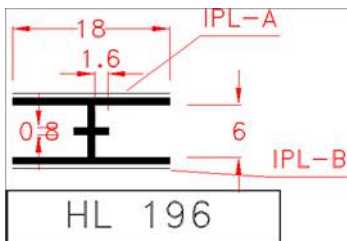

HL196

Finishes	Plain colour	☒	Available in straight lengths	☒	
	Serigraphy	☐	Available on rolls	☐	
	Transfer film	☒			
	Mylar metal film	☐			
	Alu wrapping	☐	Accessories available	☐