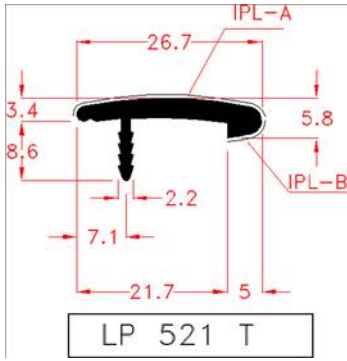

LP521T

Finishes	Plain colour	☒	Available in straight lengths	☒	
	Serigraphy	☐	Available on rolls	☐	
	Transfer film	☒			
	Mylar metal film	☐			
	Alu wrapping	☐	Accessories available	☐