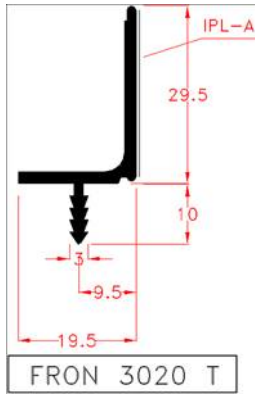

FRON3020T

Finishes	Plain colour	☒	Available in straight lengths	☒
	Serigraphy	☐	Available on rolls	☐
	Transfer film	☒		
	Mylar metal film	☐		
	Alu wrapping	☒	Accessories available	☐