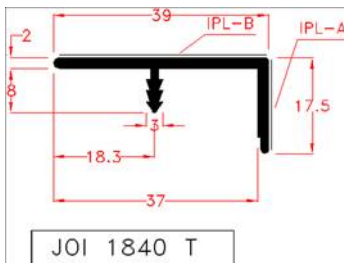

JOI1840T

Finishes	Plain colour	☒	Available in straight lengths	☒
	Serigraphy	☐	Available on rolls	☐
	Transfer film	☒		
	Mylar metal film	☐		
	Alu wrapping	☒	Accessories available	☐