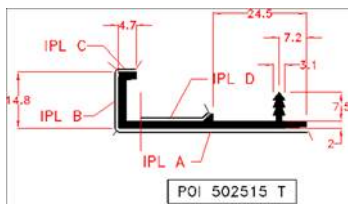

POI502515T

Finishes	Plain colour	☒	Available in straight lengths	☒	
	Serigraphy	☐	Available on rolls	☐	
	Transfer film	☒			
	Mylar metal film	☐			
	Alu wrapping	☐	Accessories available	☐