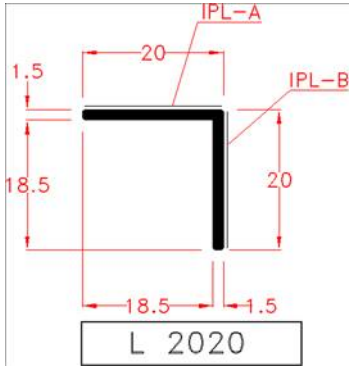

L2020

Finishes	Plain colour	☒	Available in straight lengths	☒
	Serigraphy	☐	Available on rolls	☐
	Transfer film	☒		
	Mylar metal film	☐		
	Alu wrapping	☐	Accessories available	☐