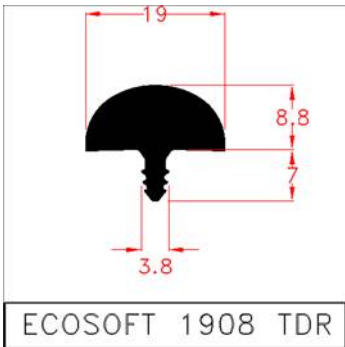

ECOSOFT1908TDR

Finishes	Plain colour	☒	Available in straight lengths	☒	
	Serigraphy	☐	Available on rolls	☐	
	Transfer film	☐			
	Mylar metal film	☐			
	Alu wrapping	☐	Accessories available	☐