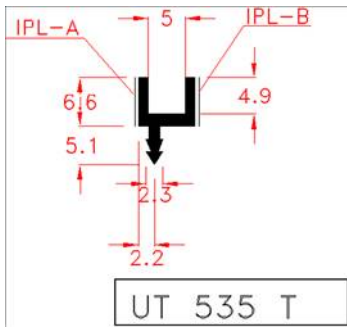

UT535T

Finishes	Plain colour	☒	Available in straight lengths	☒	
	Serigraphy	☐	Available on rolls	☐	
	Transfer film	☒			
	Mylar metal film	☐			
	Alu wrapping	☐	Accessories available	☐