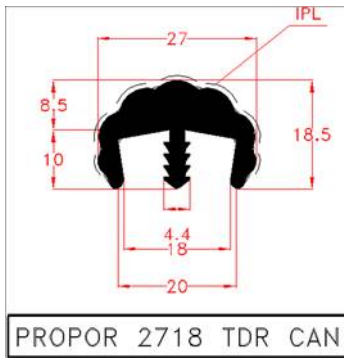

PROPOR2718TDR CAN

Finishes	Plain colour	☒	Available in straight lengths	☒
	Serigraphy	☐	Available on rolls	☒
	Transfer film	☒		
	Mylar metal film	☒		
	Alu wrapping	☐	Accessories available	☐