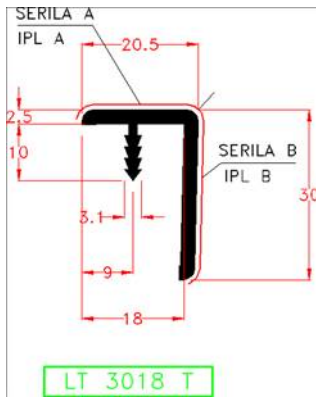

LT3018T

Finishes	Plain colour	☒	Available in straight lengths	☒
	Serigraphy	☒	Available on rolls	☐
	Transfer film	☐		
	Mylar metal film	☐		
	Alu wrapping	☐	Accessories available	☐