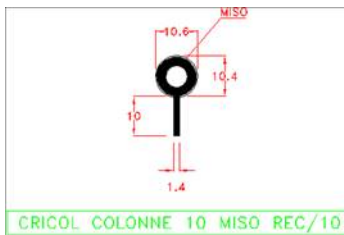

CRICOL COLONNE10REC/10

Finishes	Plain colour	☐	Available in straight lengths	☒	
	Serigraphy	☐	Available on rolls	☒	
	Transfer film	☐			
	Mylar metal film	☒			
	Alu wrapping	☐	Accessories available	☒