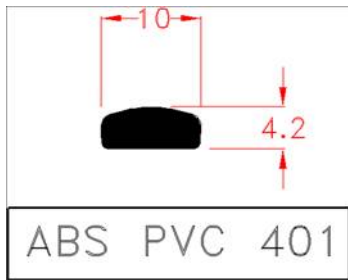

ABS PVC401

Finishes	Plain colour	☒	Available in straight lengths	☒	
	Serigraphy	☐	Available on rolls	☐	
	Transfer film	☒			
	Mylar metal film	☐			
	Alu wrapping	☐	Accessories available	☐