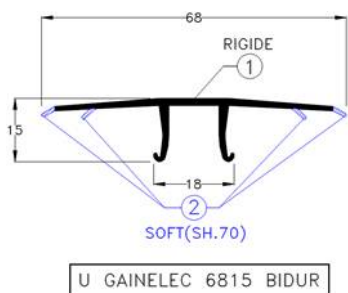

U GAINELEC6815 BIDUR

Finishes	Plain colour	☒	Available in straight lengths	☒
	Serigraphy	☐	Available on rolls	☐
	Transfer film	☐		
	Mylar metal film	☐		
	Alu wrapping	☐	Accessories available	☐