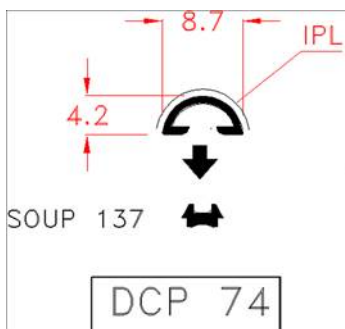

DCP74

Finishes	Plain colour	☒	Available in straight lengths	☒	
	Serigraphy	☐	Available on rolls	☐	
	Transfer film	☒			
	Mylar metal film	☒			
	Alu wrapping	☐	Accessories available	☒