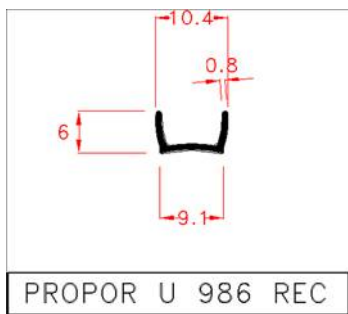

PROPOR U986/REC

Finishes	Plain colour	☒	Available in straight lengths	☒
	Serigraphy	☐	Available on rolls	☐
	Transfer film	☐		
	Mylar metal film	☐		
	Alu wrapping	☐	Accessories available	☐