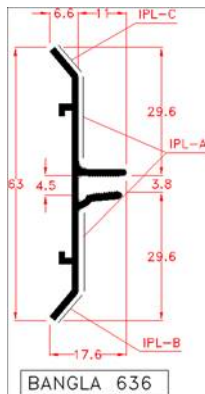

BANGLA636

Finishes	Plain colour	☒	Available in straight lengths	☒
	Serigraphy	☐	Available on rolls	☐
	Transfer film	☒		
	Mylar metal film	☐		
	Alu wrapping	☐	Accessories available	☐