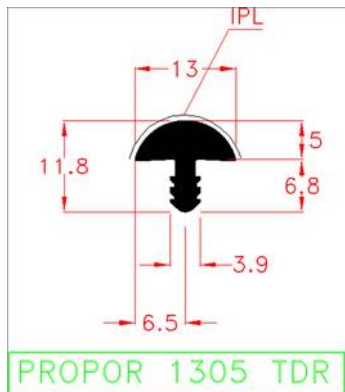

PROPOR1305TDR

Finishes	Plain colour	☒	Available in straight lengths	☒
	Serigraphy	☒	Available on rolls	☒
	Transfer film	☒		
	Mylar metal film	☐		
	Alu wrapping	☐	Accessories available	☐