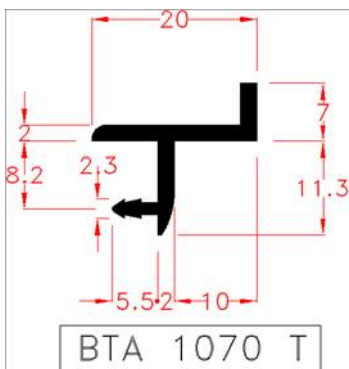

BTA1070T

Finishes	Plain colour	☒	Available in straight lengths	☒	
	Serigraphy	☐	Available on rolls	☐	
	Transfer film	☐			
	Mylar metal film	☐			
	Alu wrapping	☐	Accessories available	☐