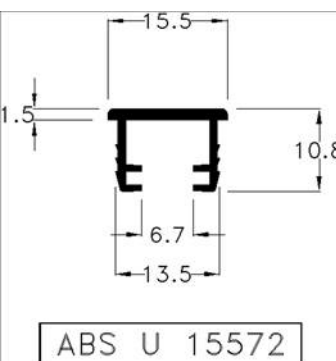

ABSCRI U15572

Finishes	Plain colour	☒	Available in straight lengths	☒
	Serigraphy	☐	Available on rolls	☐
	Transfer film	☒		
	Mylar metal film	☐		
	Alu wrapping	☐	Accessories available	☐