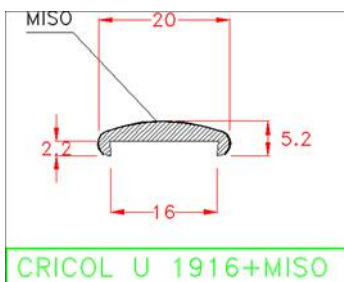

CRICOL U1916

Finishes	Plain colour	☐	Available in straight lengths	☒
	Serigraphy	☒	Available on rolls	☐
	Transfer film	☐		
	Mylar metal film	☐		
	Alu wrapping	☐	Accessories available	☐