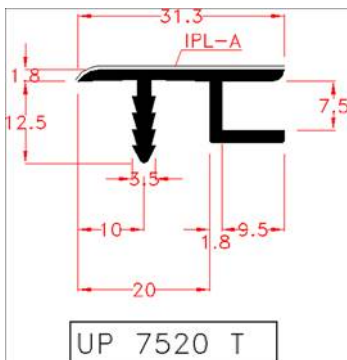

UP7520T

Finishes	Plain colour	☒	Available in straight lengths	☒
	Serigraphy	☐	Available on rolls	☐
	Transfer film	☒		
	Mylar metal film	☐		
	Alu wrapping	☐	Accessories available	☐