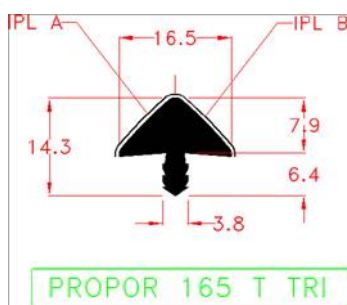

PROPOR165T TRI

Finishes	Plain colour	☒	Available in straight lengths	☐
	Serigraphy	☒	Available on rolls	☒
	Transfer film	☒		
	Mylar metal film	☐		
	Alu wrapping	☐	Accessories available	☐