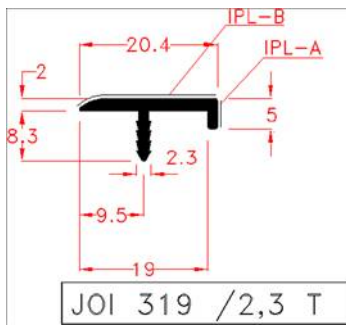

JOI319/2,3T

Finishes	Plain colour	☒	Available in straight lengths	☒
	Serigraphy	☐	Available on rolls	☐
	Transfer film	☒		
	Mylar metal film	☐		
	Alu wrapping	☒	Accessories available	☐