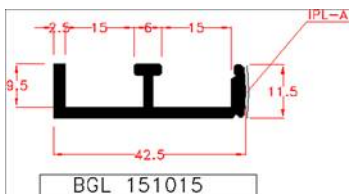

BGL151015

Finishes	Plain colour	☒	Available in straight lengths	☒
	Serigraphy	☐	Available on rolls	☐
	Transfer film	☒		
	Mylar metal film	☐		
	Alu wrapping	☐	Accessories available	☐