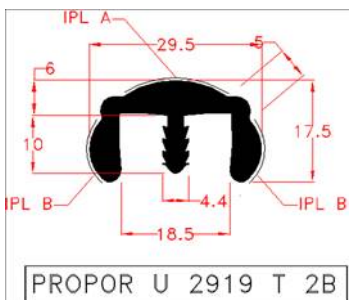

PROPOR U2919T2B

Finishes	Plain colour	☒	Available in straight lengths	☒	
	Serigraphy	☒	Available on rolls	☒	
	Transfer film	☒			
	Mylar metal film	☒			
	Alu wrapping	☐	Accessories available	☐