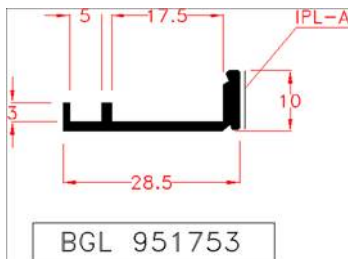

BGL951753

Finishes	Plain colour	☒	Available in straight lengths	☒	
	Serigraphy	☐	Available on rolls	☐	
	Transfer film	☒			
	Mylar metal film	☐			
	Alu wrapping	☒	Accessories available	☐