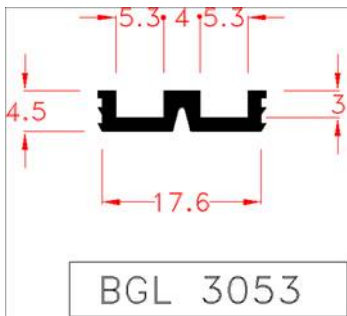

BGL3053

Finishes	Plain colour	☒	Available in straight lengths	☒	
	Serigraphy	☐	Available on rolls	☐	
	Transfer film	☐			
	Mylar metal film	☐			
	Alu wrapping	☐	Accessories available	☐