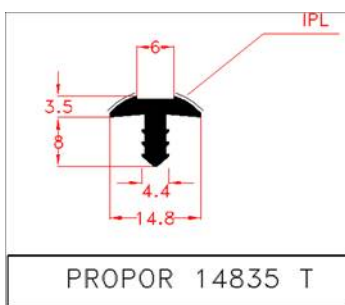

PROPOR14835T

Finishes	Plain colour	☒	Available in straight lengths	☒	
	Serigraphy	☐	Available on rolls	☒	
	Transfer film	☒			
	Mylar metal film	☒			
	Alu wrapping	☐	Accessories available	☐