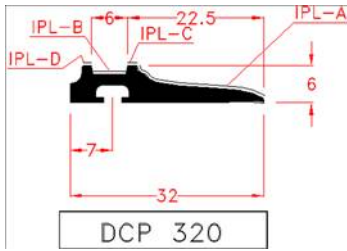

DCP320

Finishes	Plain colour	☒	Available in straight lengths	☒	
	Serigraphy	☐	Available on rolls	☐	
	Transfer film	☒			
	Mylar metal film	☐			
	Alu wrapping	☐	Accessories available	☐