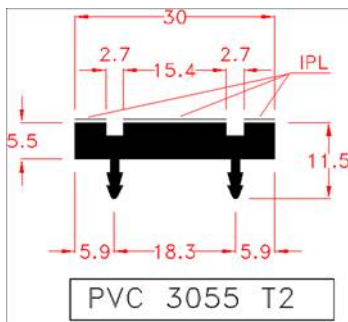

PVC3055T2

Finishes	Plain colour	☒	Available in straight lengths	☒
	Serigraphy	☐	Available on rolls	☐
	Transfer film	☒		
	Mylar metal film	☐		
	Alu wrapping	☐	Accessories available	☐