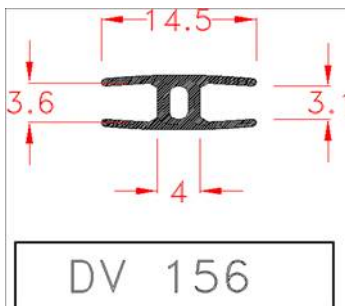

DV156

Finishes	Plain colour	☒	Available in straight lengths	☒
	Serigraphy	☐	Available on rolls	☐
	Transfer film	☐		
	Mylar metal film	☐		
	Alu wrapping	☒	Accessories available	☒