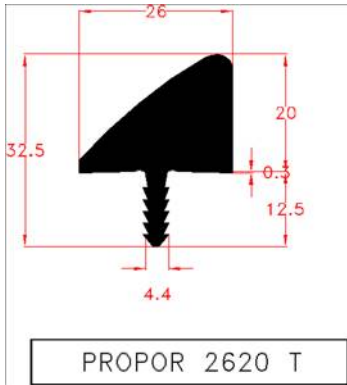

PROPOR2620T

Finishes	Plain colour	☒	Available in straight lengths	☒
	Serigraphy	☐	Available on rolls	☐
	Transfer film	☒		
	Mylar metal film	☐		
	Alu wrapping	☐	Accessories available	☐