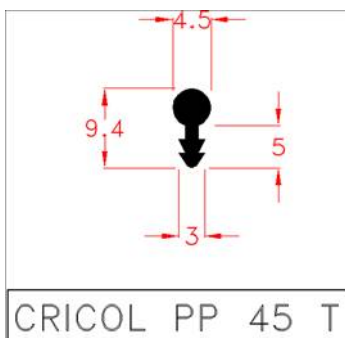

CRICOL PP45T

Finishes	Plain colour	☒	Available in straight lengths	☒	
	Serigraphy	☐	Available on rolls	☐	
	Transfer film	☐			
	Mylar metal film	☒			
	Alu wrapping	☐	Accessories available	☐