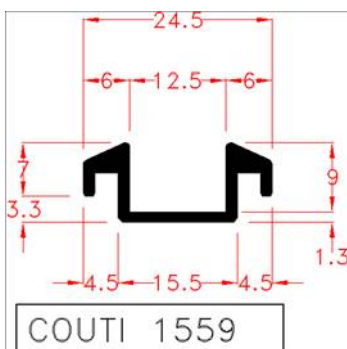

COUTI1559

Finishes	Plain colour	☒	Available in straight lengths	☒
	Serigraphy	☐	Available on rolls	☐
	Transfer film	☐		
	Mylar metal film	☐		
	Alu wrapping	☐	Accessories available	☐