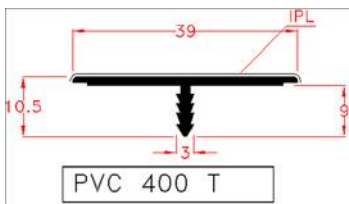

PVC400T

Finishes	Plain colour	☒	Available in straight lengths	☒
	Serigraphy	☐	Available on rolls	☒
	Transfer film	☒		
	Mylar metal film	☐		
	Alu wrapping	☒	Accessories available	☐