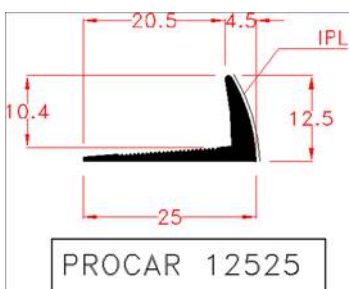

PROCAR12525PER15CIRC

Finishes	Plain colour	☒	Available in straight lengths	☒	
	Serigraphy	☐	Available on rolls	☐	
	Transfer film	☒			
	Mylar metal film	☐			
	Alu wrapping	☐	Accessories available	☐