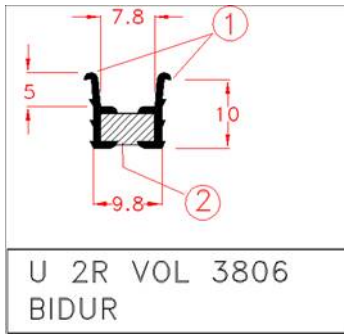

U2R VOL3806BIDUR

Finishes	Plain colour	☒	Available in straight lengths	☒	
	Serigraphy	☐	Available on rolls	☐	
	Transfer film	☐			
	Mylar metal film	☐			
	Alu wrapping	☐	Accessories available	☐