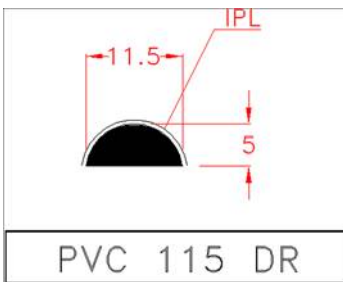

PVC 115 DR

PVC115DR

Finishes	Plain colour	☒	Available in straight lengths	☒
	Serigraphy	☐	Available on rolls	☐
	Transfer film	☒		
	Mylar metal film	☐		
	Alu wrapping	☐	Accessories available	☐