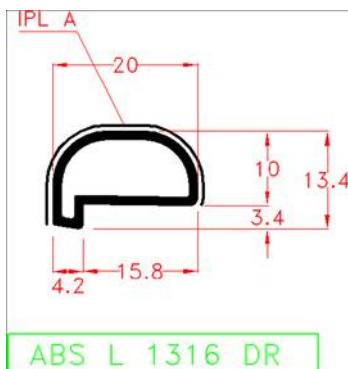

ABS L1316DR

Finishes	Plain colour	☒	Available in straight lengths	☒
	Serigraphy	☐	Available on rolls	☐
	Transfer film	☐		
	Mylar metal film	☐		
	Alu wrapping	☐	Accessories available	☒