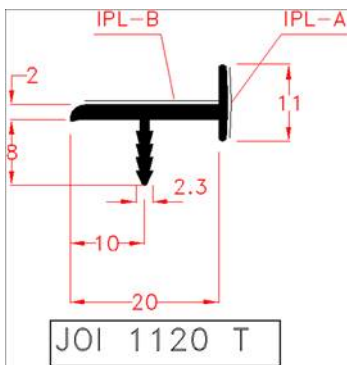

JOI1120T

Finishes	Plain colour	☒	Available in straight lengths	☒	
	Serigraphy	☐	Available on rolls	☐	
	Transfer film	☒			
	Mylar metal film	☐			
	Alu wrapping	☒	Accessories available	☐