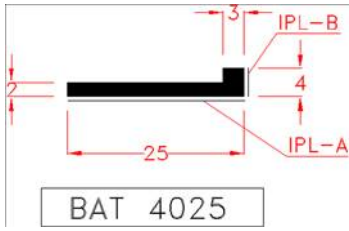

BAT4025

Finishes	Plain colour	☒	Available in straight lengths	☒	
	Serigraphy	☐	Available on rolls	☐	
	Transfer film	☐			
	Mylar metal film	☐			
	Alu wrapping	☐	Accessories available	☐