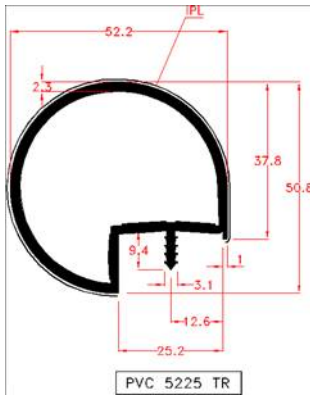

PVC5225TR

Finishes	Plain colour	☒	Available in straight lengths	☒
	Serigraphy	☐	Available on rolls	☐
	Transfer film	☐		
	Mylar metal film	☐		
	Alu wrapping	☐	Accessories available	☒