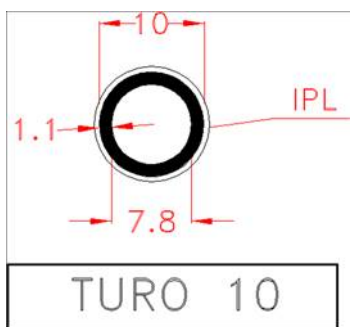

TURO10

Finishes	Plain colour	☒	Available in straight lengths	☒
	Serigraphy	☐	Available on rolls	☐
	Transfer film	☒		
	Mylar metal film	☐		
	Alu wrapping	☐	Accessories available	☐