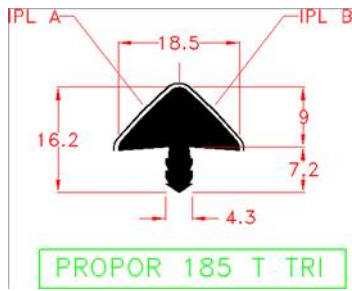

PROPOR185T TRI

Finishes	Plain colour	☒	Available in straight lengths	☒
	Serigraphy	☒	Available on rolls	☒
	Transfer film	☒		
	Mylar metal film	☐		
	Alu wrapping	☐	Accessories available	☐