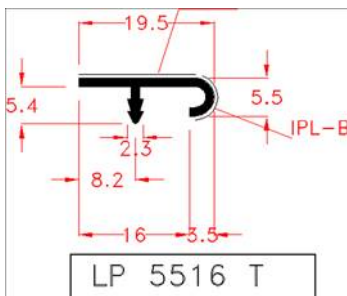

LP5516T

Finishes	Plain colour	☒	Available in straight lengths	☒	
	Serigraphy	☐	Available on rolls	☐	
	Transfer film	☒			
	Mylar metal film	☐			
	Alu wrapping	☐	Accessories available	☐