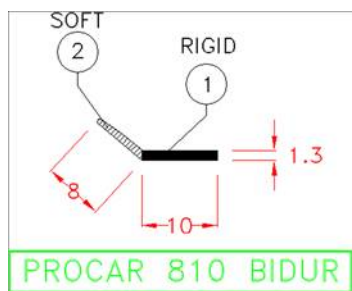

PROCAR810 BIDUR

Finishes	Plain colour	☒	Available in straight lengths	☒
	Serigraphy	☐	Available on rolls	☐
	Transfer film	☐		
	Mylar metal film	☐		
	Alu wrapping	☐	Accessories available	☐