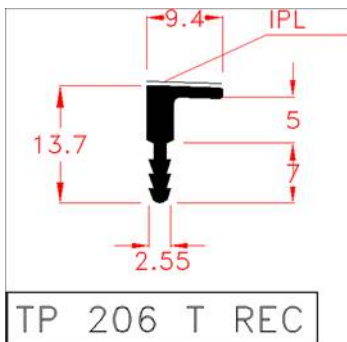

TP206T REC

Finishes	Plain colour	☒	Available in straight lengths	☒
	Serigraphy	☐	Available on rolls	☐
	Transfer film	☐		
	Mylar metal film	☐		
	Alu wrapping	☐	Accessories available	☐