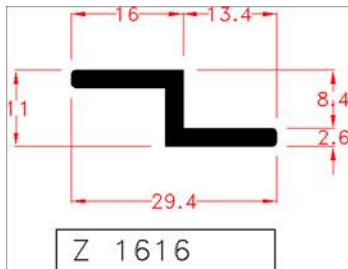

Z1616

Finishes	Plain colour	☒	Available in straight lengths	☒	
	Serigraphy	☐	Available on rolls	☐	
	Transfer film	☐			
	Mylar metal film	☐			
	Alu wrapping	☐	Accessories available	☐