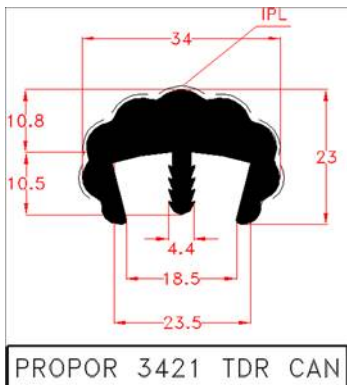

PROPOR3421TDR CAN

Finishes	Plain colour	☒	Available in straight lengths	☒	
	Serigraphy	☐	Available on rolls	☒	
	Transfer film	☒			
	Mylar metal film	☒			
	Alu wrapping	☐	Accessories available	☐