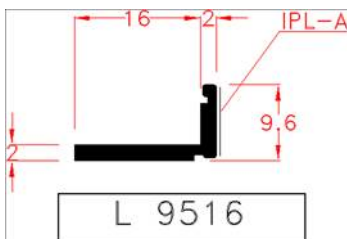

L9516

Finishes	Plain colour	☒	Available in straight lengths	☒
	Serigraphy	☐	Available on rolls	☐
	Transfer film	☒		
	Mylar metal film	☐		
	Alu wrapping	☒	Accessories available	☐