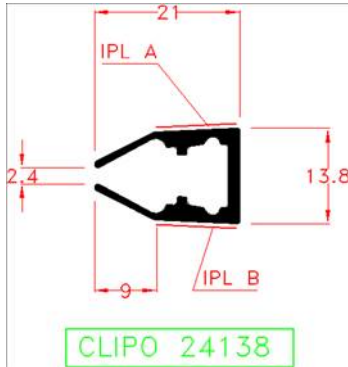

CLIPO 24138

CLIPO24138

Finishes	Plain colour	☐	Available in straight lengths	☒
	Serigraphy	☐	Available on rolls	☐
	Transfer film	☒		
	Mylar metal film	☐		
	Alu wrapping	☐	Accessories available	☐