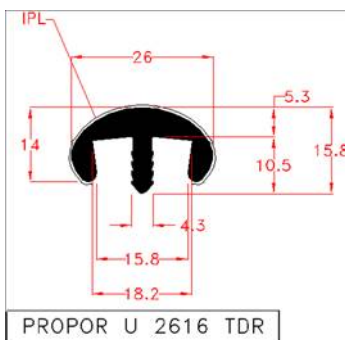

PROPOR U2616TDR

Finishes	Plain colour	☒	Available in straight lengths	☒	
	Serigraphy	☐	Available on rolls	☒	
	Transfer film	☒			
	Mylar metal film	☒			
	Alu wrapping	☐	Accessories available	☐