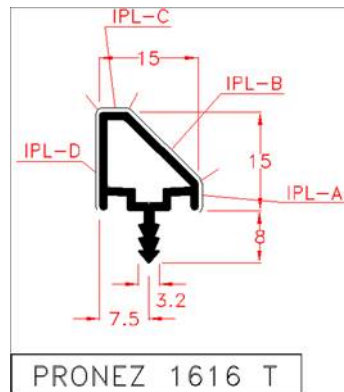

PRONEZ1616T

Finishes	Plain colour	☒	Available in straight lengths	☒	
	Serigraphy	☐	Available on rolls	☐	
	Transfer film	☒			
	Mylar metal film	☐			
	Alu wrapping	☒	Accessories available	☒