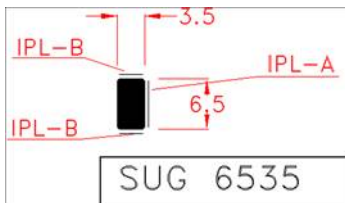

SUG6535

Finishes	Plain colour	☒	Available in straight lengths	☒	
	Serigraphy	☐	Available on rolls	☐	
	Transfer film	☒			
	Mylar metal film	☐			
	Alu wrapping	☐	Accessories available	☐