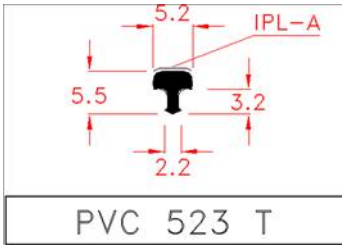

PVC523T

Finishes	Plain colour	☒	Available in straight lengths	☒
	Serigraphy	☐	Available on rolls	☐
	Transfer film	☒		
	Mylar metal film	☒		
	Alu wrapping	☐	Accessories available	☐