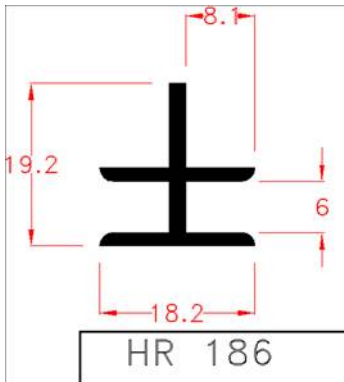

HR186

Finishes	Plain colour	☒	Available in straight lengths	☒
	Serigraphy	☐	Available on rolls	☐
	Transfer film	☐		
	Mylar metal film	☐		
	Alu wrapping	☐	Accessories available	☐