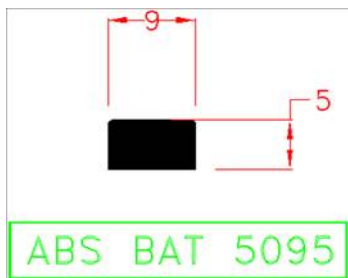

ABS BAT5095

Finishes	Plain colour	☐	Available in straight lengths	☒
	Serigraphy	☐	Available on rolls	☐
	Transfer film	☒		
	Mylar metal film	☐		
	Alu wrapping	☐	Accessories available	☐