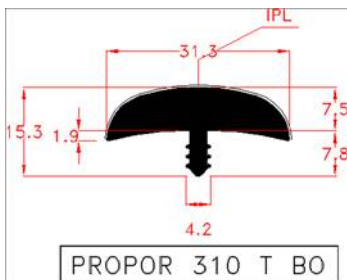

PROPOR310T BO

Finishes	Plain colour	☒	Available in straight lengths	☒
	Serigraphy	☒	Available on rolls	☒
	Transfer film	☒		
	Mylar metal film	☐		
	Alu wrapping	☐	Accessories available	☐