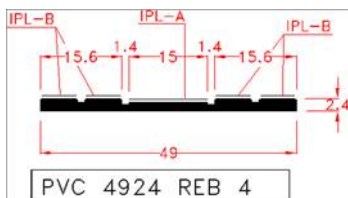

PVC4924REB4

Finishes	Plain colour	☒	Available in straight lengths	☒
	Serigraphy	☐	Available on rolls	☐
	Transfer film	☒		
	Mylar metal film	☐		
	Alu wrapping	☐	Accessories available	☐