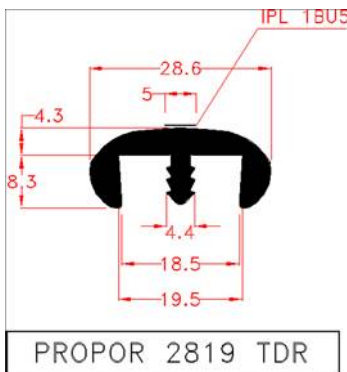

PROPOR2819TDR

Finishes	Plain colour	☒	Available in straight lengths	☒	
	Serigraphy	☒	Available on rolls	☒	
	Transfer film	☒			
	Mylar metal film	☒			
	Alu wrapping	☐	Accessories available	☐