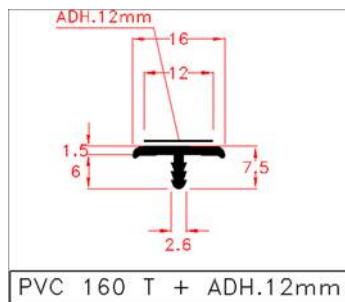

PVC160T

Finishes	Plain colour	☒	Available in straight lengths	☒	
	Serigraphy	☐	Available on rolls	☐	
	Transfer film	☒			
	Mylar metal film	☐			
	Alu wrapping	☒	Accessories available	☐