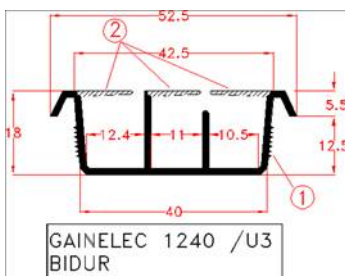

GAINELEC1240/U3BIDUR

Finishes	Plain colour	☒	Available in straight lengths	☒	
	Serigraphy	☐	Available on rolls	☐	
	Transfer film	☐			
	Mylar metal film	☐			
	Alu wrapping	☐	Accessories available	☐