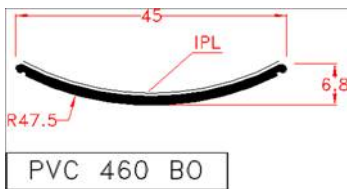

PVC460BO

Finishes	Plain colour	☒	Available in straight lengths	☒
	Serigraphy	☐	Available on rolls	☐
	Transfer film	☒		
	Mylar metal film	☐		
	Alu wrapping	☒	Accessories available	☐