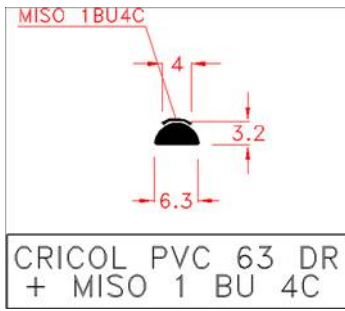

CRICOL/90PVC63DR

Finishes	Plain colour	☐	Available in straight lengths	☒	
	Serigraphy	☐	Available on rolls	☐	
	Transfer film	☐			
	Mylar metal film	☒			
	Alu wrapping	☐	Accessories available	☐