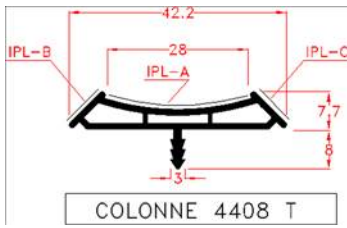

COLONNE4408T

Finishes	Plain colour	☒	Available in straight lengths	☒	
	Serigraphy	☐	Available on rolls	☐	
	Transfer film	☒			
	Mylar metal film	☐			
	Alu wrapping	☒	Accessories available	☒