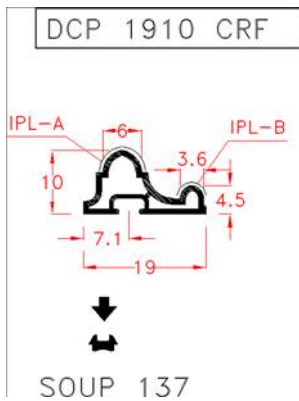

DCP1910CRF

Finishes	Plain colour	☒	Available in straight lengths	☒
	Serigraphy	☐	Available on rolls	☐
	Transfer film	☒		
	Mylar metal film	☐		
	Alu wrapping	☐	Accessories available	☒