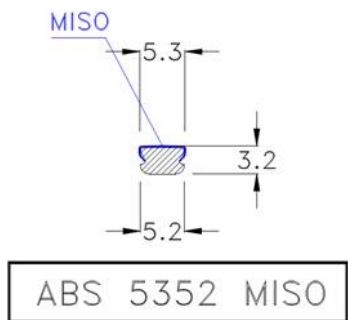

ABS5352

Finishes	Plain colour	☒	Available in straight lengths	☒
	Serigraphy	☐	Available on rolls	☐
	Transfer film	☐		
	Mylar metal film	☐		
	Alu wrapping	☐	Accessories available	☐