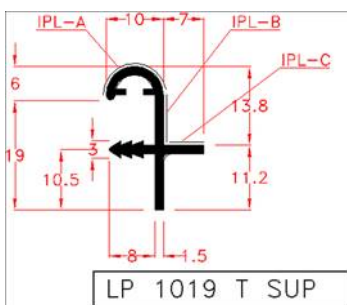

LP1019T SUP

Finishes	Plain colour	☒	Available in straight lengths	☒
	Serigraphy	☐	Available on rolls	☐
	Transfer film	☒		
	Mylar metal film	☐		
	Alu wrapping	☐	Accessories available	☐