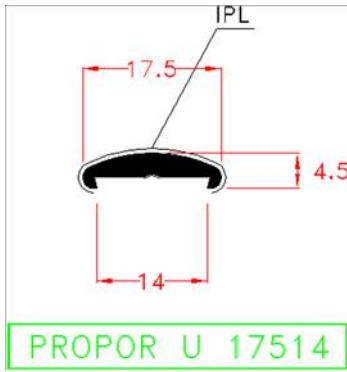

PROPOR U17514

Finishes	Plain colour	☐	Available in straight lengths	☒
	Serigraphy	☐	Available on rolls	☐
	Transfer film	☒		
	Mylar metal film	☐		
	Alu wrapping	☐	Accessories available	☐