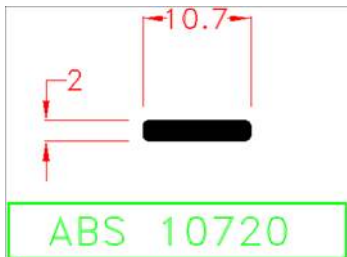

ABS 10720

ABS1019

Finishes	Plain colour	☒	Available in straight lengths	☒	
	Serigraphy	☐	Available on rolls	☐	
	Transfer film	☐			
	Mylar metal film	☐			
	Alu wrapping	☐	Accessories available	☐