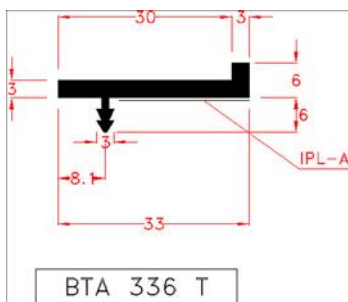

BTA336T

Finishes	Plain colour	☒	Available in straight lengths	☒	
	Serigraphy	☐	Available on rolls	☐	
	Transfer film	☒			
	Mylar metal film	☐			
	Alu wrapping	☐	Accessories available	☐