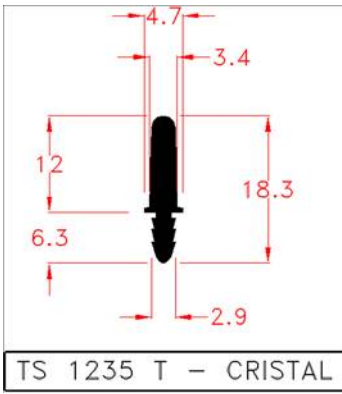

TS1235T

Finishes	Plain colour	☒	Available in straight lengths	☒	
	Serigraphy	☐	Available on rolls	☐	
	Transfer film	☐			
	Mylar metal film	☐			
	Alu wrapping	☐	Accessories available	☐