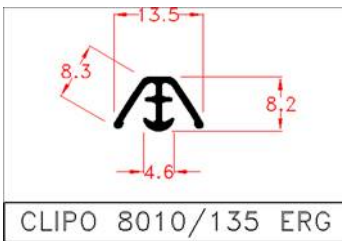

CLIPO8010 ERG

Finishes	Plain colour	☒	Available in straight lengths	☒
	Serigraphy	☐	Available on rolls	☐
	Transfer film	☐		
	Mylar metal film	☐		
	Alu wrapping	☐	Accessories available	☐