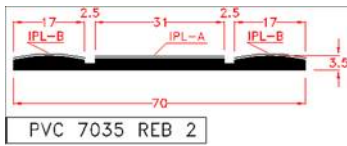

PVC7035REB2

Finishes	Plain colour	☒	Available in straight lengths	☒	
	Serigraphy	☐	Available on rolls	☐	
	Transfer film	☒			
	Mylar metal film	☐			
	Alu wrapping	☐	Accessories available	☐