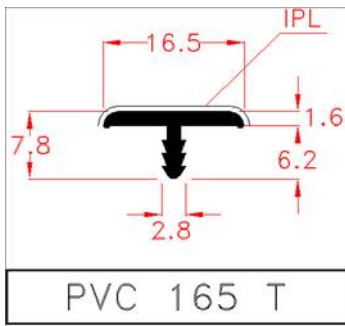

PVC165T

Finishes	Plain colour	☒	Available in straight lengths	☒	
	Serigraphy	☐	Available on rolls	☐	
	Transfer film	☒			
	Mylar metal film	☒			
	Alu wrapping	☒	Accessories available	☐