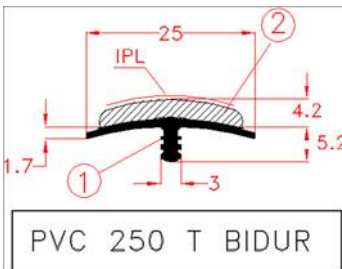

PVC250T BIDUR

Finishes	Plain colour	☒	Available in straight lengths	☒	
	Serigraphy	☐	Available on rolls	☒	
	Transfer film	☒			
	Mylar metal film	☐			
	Alu wrapping	☐	Accessories available	☐