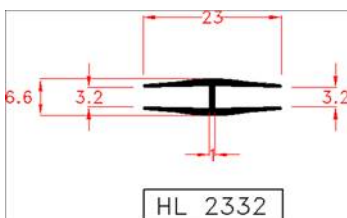

HL2332

Finishes	Plain colour	☒	Available in straight lengths	☒	
	Serigraphy	☐	Available on rolls	☐	
	Transfer film	☐			
	Mylar metal film	☐			
	Alu wrapping	☐	Accessories available	☐