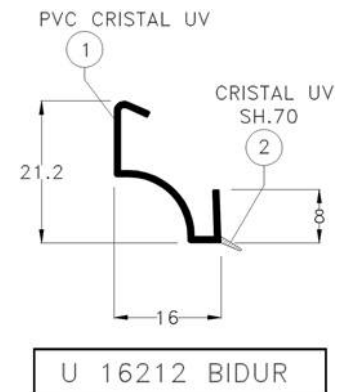

U16212 BIDUR

Finishes	Plain colour	☒	Available in straight lengths	☒
	Serigraphy	☐	Available on rolls	☐
	Transfer film	☐		
	Mylar metal film	☐		
	Alu wrapping	☐	Accessories available	☐