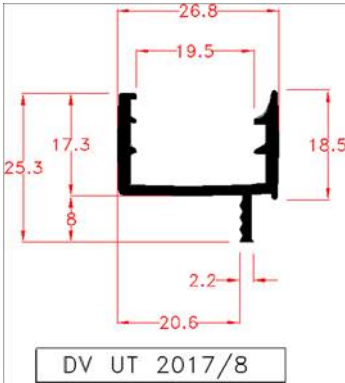

DVUT2017/8

Finishes	Plain colour	☒	Available in straight lengths	☒
	Serigraphy	☐	Available on rolls	☐
	Transfer film	☐		
	Mylar metal film	☐		
	Alu wrapping	☐	Accessories available	☐