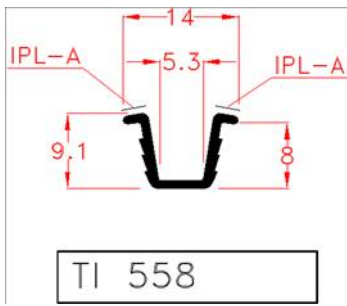

TI558

Finishes	Plain colour	☒	Available in straight lengths	☒
	Serigraphy	☐	Available on rolls	☐
	Transfer film	☒		
	Mylar metal film	☐		
	Alu wrapping	☐	Accessories available	☐