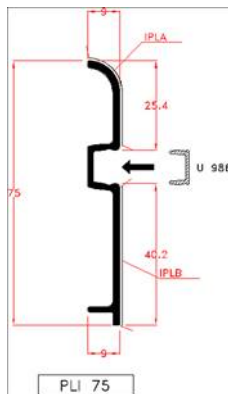

PLI75

Finishes	Plain colour	☒	Available in straight lengths	☒	
	Serigraphy	☐	Available on rolls	☐	
	Transfer film	☒			
	Mylar metal film	☐			
	Alu wrapping	☐	Accessories available	☐