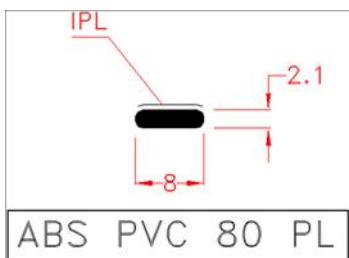

ABS PVC808PL

Finishes	Plain colour	☒	Available in straight lengths	☒
	Serigraphy	☐	Available on rolls	☐
	Transfer film	☐		
	Mylar metal film	☐		
	Alu wrapping	☐	Accessories available	☐