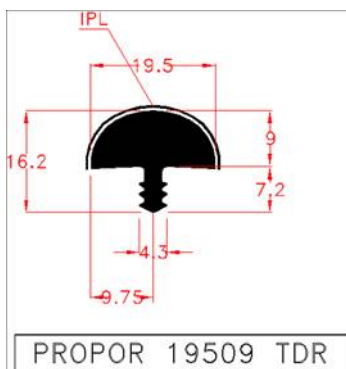

PROPOR19509TDR

Finishes	Plain colour	☒	Available in straight lengths	☐
	Serigraphy	☐	Available on rolls	☒
	Transfer film	☒		
	Mylar metal film	☐		
	Alu wrapping	☐	Accessories available	☐