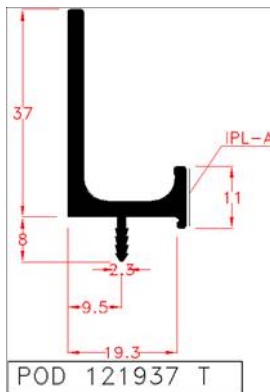

POD121937T

Finishes	Plain colour	☒	Available in straight lengths	☒	
	Serigraphy	☐	Available on rolls	☐	
	Transfer film	☒			
	Mylar metal film	☐			
	Alu wrapping	☒	Accessories available	☐