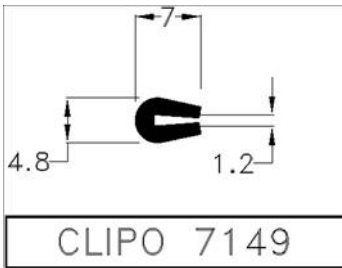

CLIPO7149

Finishes	Plain colour	☒	Available in straight lengths	☐
	Serigraphy	☐	Available on rolls	☒
	Transfer film	☐		
	Mylar metal film	☐		
	Alu wrapping	☐	Accessories available	☐