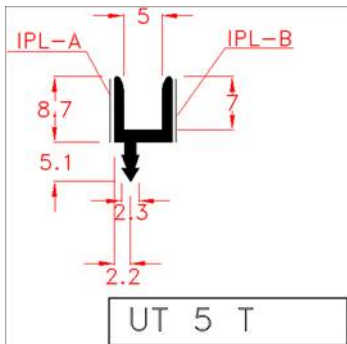

UT5T

Finishes	Plain colour	☒	Available in straight lengths	☒	
	Serigraphy	☐	Available on rolls	☐	
	Transfer film	☒			
	Mylar metal film	☐			
	Alu wrapping	☐	Accessories available	☐