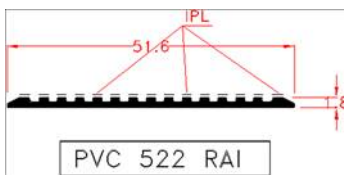

PVC522RAI

Finishes	Plain colour	☒	Available in straight lengths	☒
	Serigraphy	☒	Available on rolls	☐
	Transfer film	☒		
	Mylar metal film	☐		
	Alu wrapping	☐	Accessories available	☐