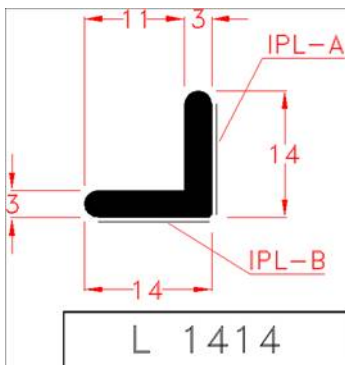

L1414

Finishes	Plain colour	☒	Available in straight lengths	☒
	Serigraphy	☐	Available on rolls	☐
	Transfer film	☒		
	Mylar metal film	☐		
	Alu wrapping	☐	Accessories available	☐