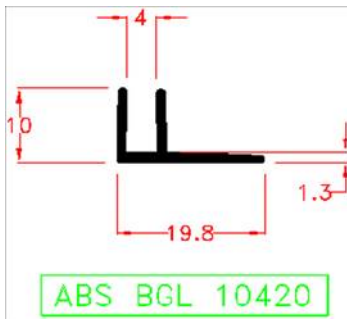

ABS BGL10420

Finishes	Plain colour	☒	Available in straight lengths	☒	
	Serigraphy	☐	Available on rolls	☐	
	Transfer film	☐			
	Mylar metal film	☐			
	Alu wrapping	☐	Accessories available	☐