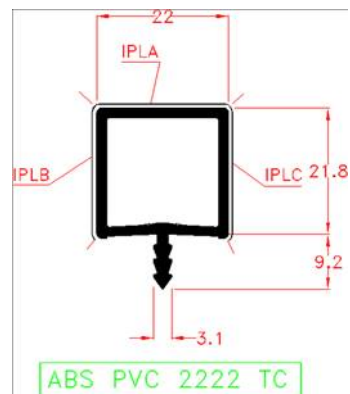

ABS PVC2222TC

Finishes	Plain colour	☒	Available in straight lengths	☒	
	Serigraphy	☐	Available on rolls	☐	
	Transfer film	☒			
	Mylar metal film	☐			
	Alu wrapping	☐	Accessories available	☐