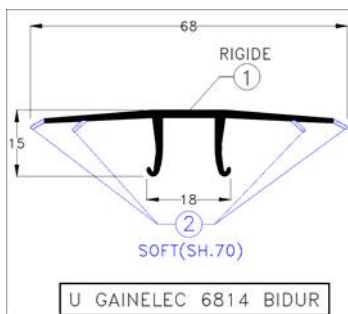

U GAINELEC6814 BIDUR

Finishes	Plain colour	☒	Available in straight lengths	☒
	Serigraphy	☐	Available on rolls	☐
	Transfer film	☐		
	Mylar metal film	☐		
	Alu wrapping	☐	Accessories available	☐