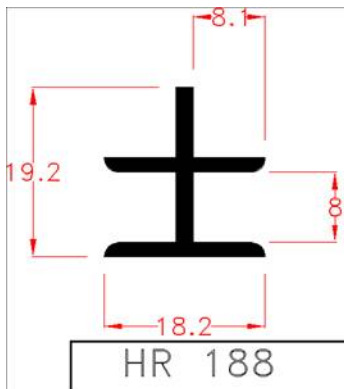

HR188

Finishes	Plain colour	☒	Available in straight lengths	☒
	Serigraphy	☐	Available on rolls	☐
	Transfer film	☐		
	Mylar metal film	☐		
	Alu wrapping	☐	Accessories available	☐