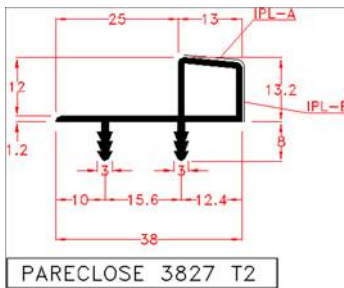

PARECLOSE3827T2

Finishes	Plain colour	☒	Available in straight lengths	☒	
	Serigraphy	☐	Available on rolls	☐	
	Transfer film	☒			
	Mylar metal film	☐			
	Alu wrapping	☐	Accessories available	☐