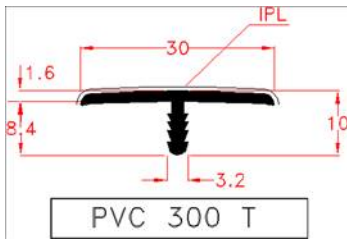

PVC300T

Finishes	Plain colour	☒	Available in straight lengths	☒	
	Serigraphy	☐	Available on rolls	☒	
	Transfer film	☒			
	Mylar metal film	☐			
	Alu wrapping	☒	Accessories available	☐