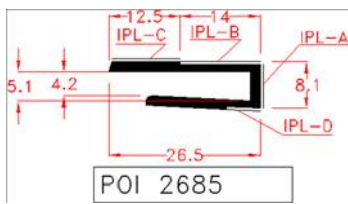

POI2685

Finishes	Plain colour	☒	Available in straight lengths	☒	
	Serigraphy	☐	Available on rolls	☐	
	Transfer film	☒			
	Mylar metal film	☐			
	Alu wrapping	☐	Accessories available	☐