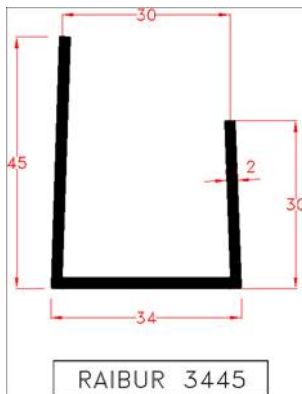

RAIBUR3445

Finishes	Plain colour	☒	Available in straight lengths	☒
	Serigraphy	☐	Available on rolls	☐
	Transfer film	☐		
	Mylar metal film	☐		
	Alu wrapping	☐	Accessories available	☐