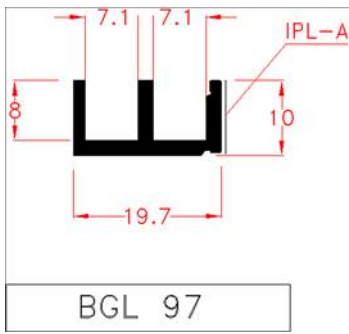

BGL97

Finishes	Plain colour	☒	Available in straight lengths	☒
	Serigraphy	☐	Available on rolls	☐
	Transfer film	☒		
	Mylar metal film	☐		
	Alu wrapping	☒	Accessories available	☐