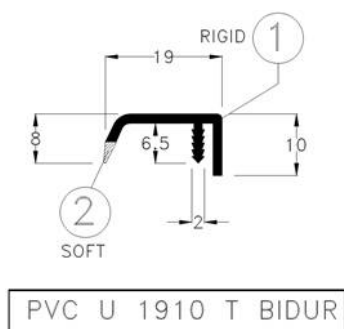

PVC U1910T/13 BIDUR

Finishes	Plain colour	☒	Available in straight lengths	☒	
	Serigraphy	☐	Available on rolls	☐	
	Transfer film	☐			
	Mylar metal film	☐			
	Alu wrapping	☐	Accessories available	☐