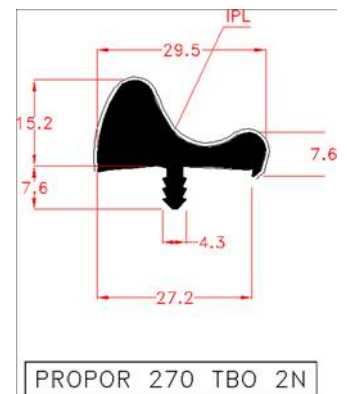

PROPOR270T BO2N

Finishes	Plain colour	☒	Available in straight lengths	☒
	Serigraphy	☐	Available on rolls	☒
	Transfer film	☒		
	Mylar metal film	☒		
	Alu wrapping	☐	Accessories available	☐