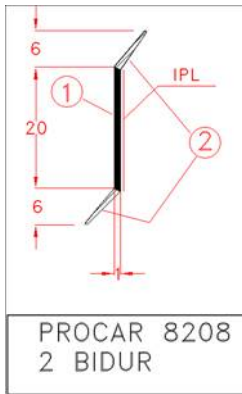

PROCAR8208-2BIDUR

Finishes	Plain colour	☒	Available in straight lengths	☒
	Serigraphy	☐	Available on rolls	☐
	Transfer film	☒		
	Mylar metal film	☐		
	Alu wrapping	☐	Accessories available	☐