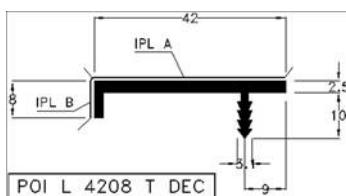

POI L4208T DEC

Finishes	Plain colour	☐	Available in straight lengths	☒
	Serigraphy	☐	Available on rolls	☐
	Transfer film	☒		
	Mylar metal film	☐		
	Alu wrapping	☐	Accessories available	☐