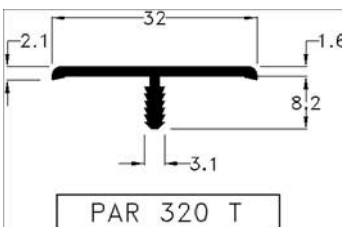

PAR320T

Finishes	Plain colour	☒	Available in straight lengths	☒
	Serigraphy	☒	Available on rolls	☐
	Transfer film	☐		
	Mylar metal film	☐		
	Alu wrapping	☐	Accessories available	☐