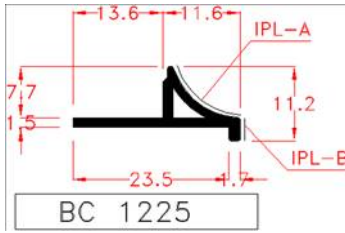

BC1225

Finishes	Plain colour	☒	Available in straight lengths	☒	
	Serigraphy	☐	Available on rolls	☐	
	Transfer film	☒			
	Mylar metal film	☐			
	Alu wrapping	☒	Accessories available	☐