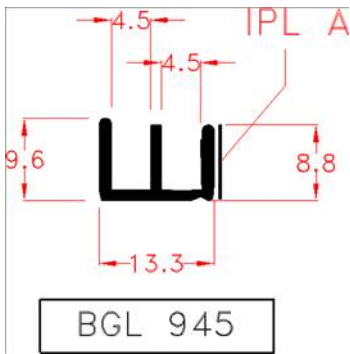

BGL945

Finishes	Plain colour	☒	Available in straight lengths	☒
	Serigraphy	☐	Available on rolls	☐
	Transfer film	☐		
	Mylar metal film	☐		
	Alu wrapping	☐	Accessories available	☐