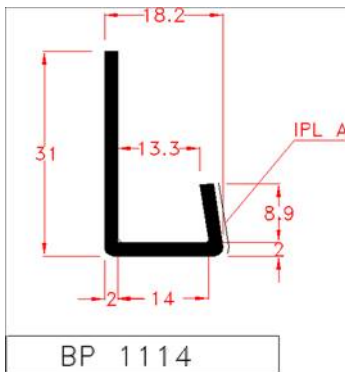

BP1114

Finishes	Plain colour	☒	Available in straight lengths	☒	
	Serigraphy	☐	Available on rolls	☐	
	Transfer film	☒			
	Mylar metal film	☐			
	Alu wrapping	☐	Accessories available	☐	

BP1609

Finishes	Plain colour	☒	Available in straight lengths	☒	
	Serigraphy	☐	Available on rolls	☐	
	Transfer film	☐			
	Mylar metal film	☐			
	Alu wrapping	☐	Accessories available	☐