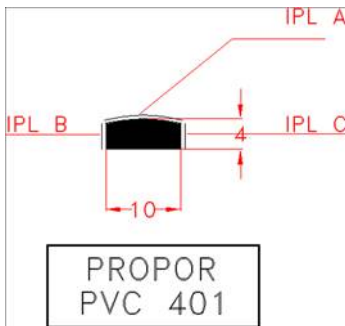

PROPOR PVC401

Finishes	Plain colour	☒	Available in straight lengths	☒	
	Serigraphy	☐	Available on rolls	☒	
	Transfer film	☒			
	Mylar metal film	☒			
	Alu wrapping	☐	Accessories available	☐