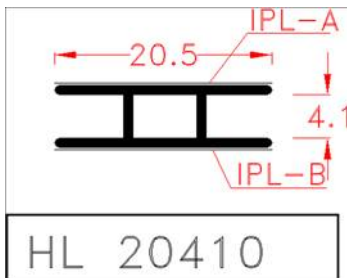

HL20410

Finishes	Plain colour	☒	Available in straight lengths	☒	
	Serigraphy	☐	Available on rolls	☐	
	Transfer film	☒			
	Mylar metal film	☐			
	Alu wrapping	☐	Accessories available	☐