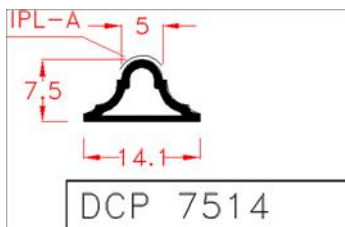

DCP7514

Finishes	Plain colour	☒	Available in straight lengths	☒	
	Serigraphy	☐	Available on rolls	☐	
	Transfer film	☒			
	Mylar metal film	☐			
	Alu wrapping	☐	Accessories available	☐