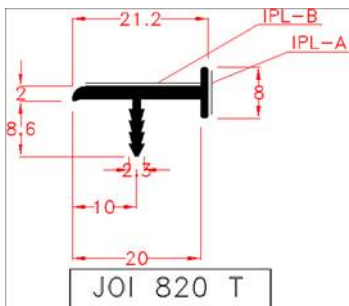

JOI820T

Finishes	Plain colour	☒	Available in straight lengths	☒	
	Serigraphy	☐	Available on rolls	☐	
	Transfer film	☒			
	Mylar metal film	☐			
	Alu wrapping	☐	Accessories available	☐