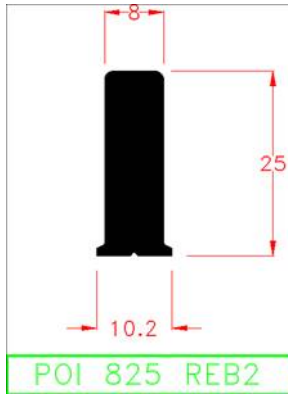

POI825REB2

Finishes	Plain colour	☒	Available in straight lengths	☒
	Serigraphy	☐	Available on rolls	☐
	Transfer film	☒		
	Mylar metal film	☐		
	Alu wrapping	☐	Accessories available	☐