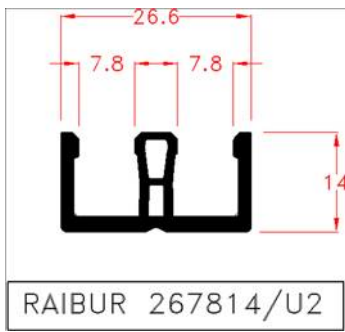

RAIBUR267814/U2

Finishes	Plain colour	☒	Available in straight lengths	☒
	Serigraphy	☐	Available on rolls	☐
	Transfer film	☐		
	Mylar metal film	☐		
	Alu wrapping	☐	Accessories available	☐