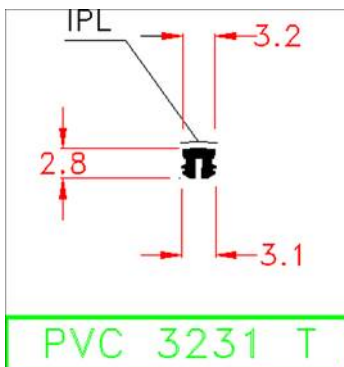

PVC3231T

Finishes	Plain colour	☐	Available in straight lengths	☒
	Serigraphy	☐	Available on rolls	☐
	Transfer film	☒		
	Mylar metal film	☐		
	Alu wrapping	☐	Accessories available	☐