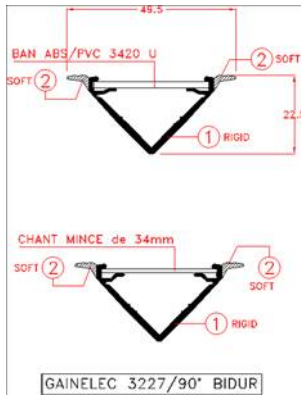

GAINELEC3227/90BIDUR

Finishes	Plain colour	☒	Available in straight lengths	☒	
	Serigraphy	☐	Available on rolls	☐	
	Transfer film	☐			
	Mylar metal film	☐			
	Alu wrapping	☐	Accessories available	☒