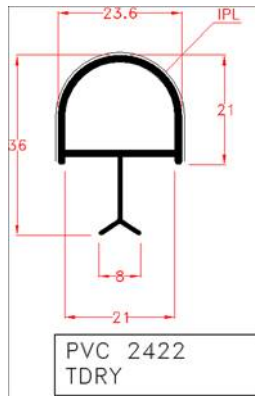

PVC2422TDRY

Finishes	Plain colour	☒	Available in straight lengths	☒
	Serigraphy	☐	Available on rolls	☐
	Transfer film	☒		
	Mylar metal film	☐		
	Alu wrapping	☒	Accessories available	☒