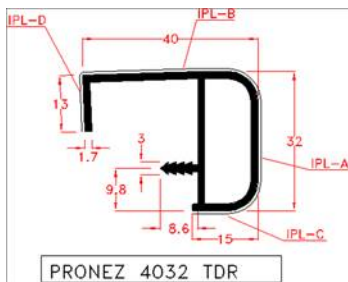

PRONEZ4032TDR

Finishes	Plain colour	☒	Available in straight lengths	☒
	Serigraphy	☐	Available on rolls	☐
	Transfer film	☒		
	Mylar metal film	☐		
	Alu wrapping	☐	Accessories available	☐