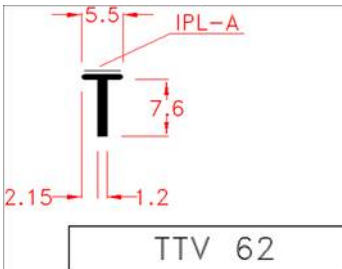

TTV62

Finishes	Plain colour	☒	Available in straight lengths	☒
	Serigraphy	☐	Available on rolls	☐
	Transfer film	☒		
	Mylar metal film	☐		
	Alu wrapping	☒	Accessories available	☐