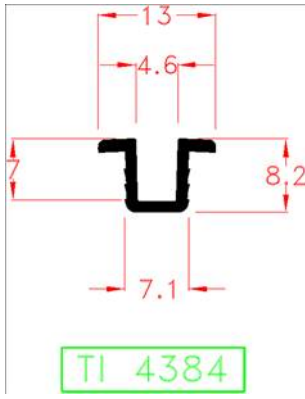

TI4384

Finishes	Plain colour	☒	Available in straight lengths	☒
	Serigraphy	☐	Available on rolls	☐
	Transfer film	☐		
	Mylar metal film	☐		
	Alu wrapping	☐	Accessories available	☐