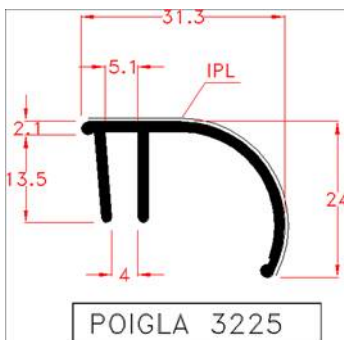

POIGLA3225

Finishes	Plain colour	☒	Available in straight lengths	☒
	Serigraphy	☐	Available on rolls	☐
	Transfer film	☒		
	Mylar metal film	☐		
	Alu wrapping	☒	Accessories available	☒