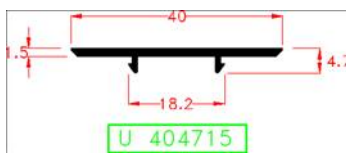

ABS U404715

Finishes	Plain colour	☒	Available in straight lengths	☒	
	Serigraphy	☐	Available on rolls	☐	
	Transfer film	☐			
	Mylar metal film	☐			
	Alu wrapping	☐	Accessories available	☐