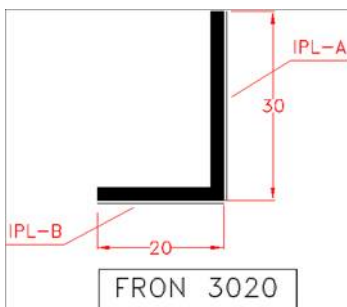

FRON3020/RECY

Finishes	Plain colour	☒	Available in straight lengths	☒
	Serigraphy	☐	Available on rolls	☐
	Transfer film	☐		
	Mylar metal film	☐		
	Alu wrapping	☐	Accessories available	☐