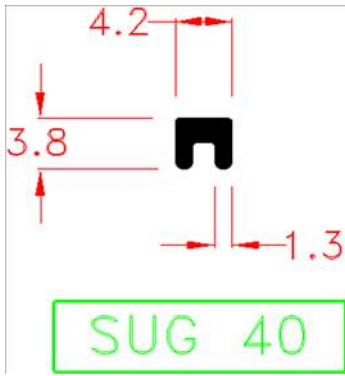

SUG40

Finishes	Plain colour	☒	Available in straight lengths	☒	
	Serigraphy	☐	Available on rolls	☐	
	Transfer film	☐			
	Mylar metal film	☒			
	Alu wrapping	☐	Accessories available	☐