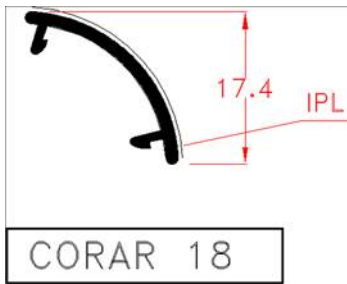

CORAR18

Finishes	Plain colour	☒	Available in straight lengths	☒
	Serigraphy	☐	Available on rolls	☐
	Transfer film	☒		
	Mylar metal film	☐		
	Alu wrapping	☒	Accessories available	☒