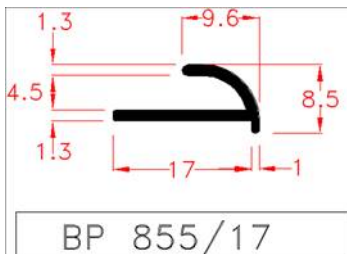

BP855/17

Finishes	Plain colour	☒	Available in straight lengths	☒	
	Serigraphy	☐	Available on rolls	☐	
	Transfer film	☐			
	Mylar metal film	☒			
	Alu wrapping	☐	Accessories available	☐