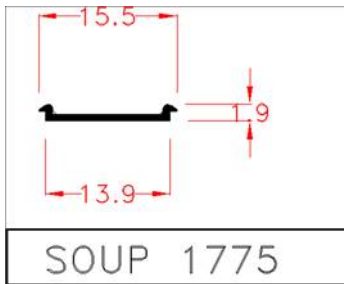

SOUP1775

Finishes	Plain colour	☒	Available in straight lengths	☒	
	Serigraphy	☐	Available on rolls	☐	
	Transfer film	☐			
	Mylar metal film	☐			
	Alu wrapping	☐	Accessories available	☐