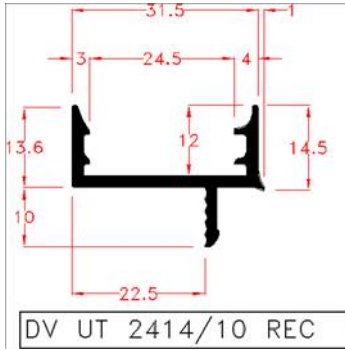

DVUT2414/10REC

Finishes	Plain colour	☒	Available in straight lengths	☒
	Serigraphy	☐	Available on rolls	☐
	Transfer film	☐		
	Mylar metal film	☐		
	Alu wrapping	☐	Accessories available	☐