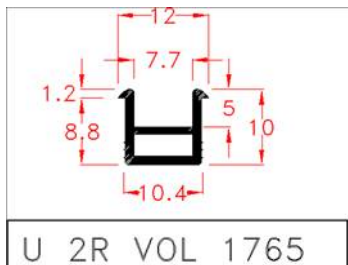

U2R VOL1765

Finishes	Plain colour	☒	Available in straight lengths	☒	
	Serigraphy	☐	Available on rolls	☐	
	Transfer film	☐			
	Mylar metal film	☐			
	Alu wrapping	☐	Accessories available	☒