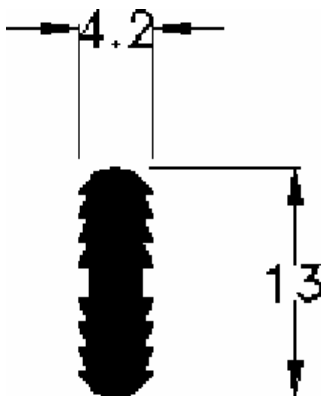

TS1342/RECY

Finishes	Plain colour	☒	Available in straight lengths	☒	
	Serigraphy	☐	Available on rolls	☐	
	Transfer film	☐			
	Mylar metal film	☐			
	Alu wrapping	☐	Accessories available	☐