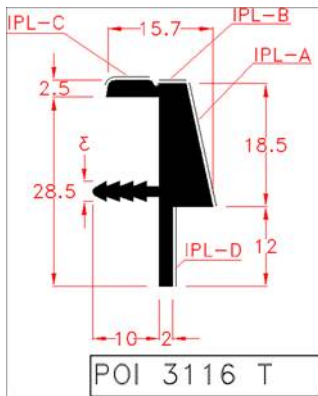

POI3116T

Finishes	Plain colour	☒	Available in straight lengths	☒	
	Serigraphy	☐	Available on rolls	☐	
	Transfer film	☒			
	Mylar metal film	☐			
	Alu wrapping	☐	Accessories available	☐