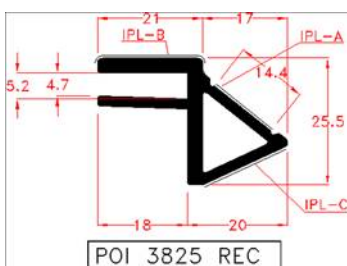

POI3825REC

Finishes	Plain colour	☒	Available in straight lengths	☒	
	Serigraphy	☐	Available on rolls	☐	
	Transfer film	☒			
	Mylar metal film	☐			
	Alu wrapping	☐	Accessories available	☒