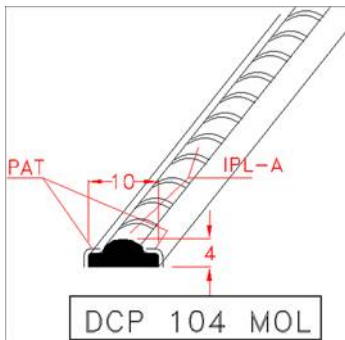

DCP104MOL

Finishes	Plain colour	☒	Available in straight lengths	☒	
	Serigraphy	☐	Available on rolls	☐	
	Transfer film	☒			
	Mylar metal film	☐			
	Alu wrapping	☐	Accessories available	☐