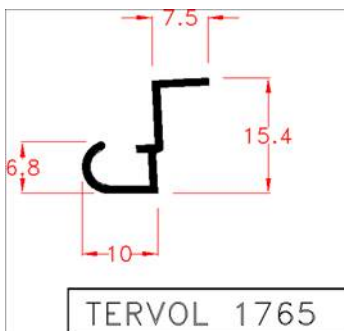

TERVOL1765

Finishes	Plain colour	☒	Available in straight lengths	☒	
	Serigraphy	☐	Available on rolls	☐	
	Transfer film	☐			
	Mylar metal film	☐			
	Alu wrapping	☐	Accessories available	☐