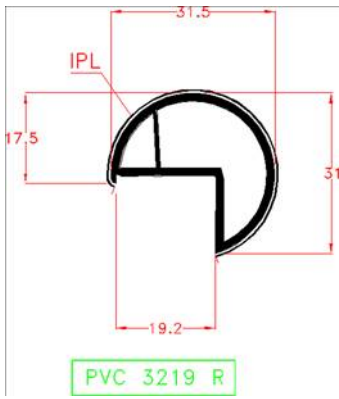

PVC3219R

Finishes	Plain colour	☒	Available in straight lengths	☒
	Serigraphy	☐	Available on rolls	☐
	Transfer film	☒		
	Mylar metal film	☐		
	Alu wrapping	☐	Accessories available	☐