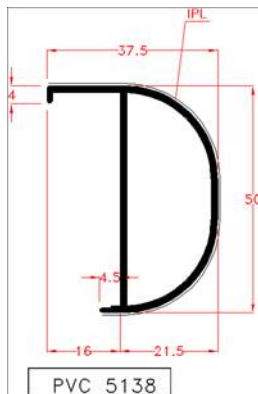

PVC5138

Finishes	Plain colour	☒	Available in straight lengths	☒
	Serigraphy	☐	Available on rolls	☐
	Transfer film	☒		
	Mylar metal film	☐		
	Alu wrapping	☒	Accessories available	☒