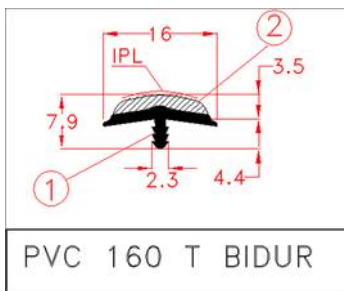

PVC170T BIDUR

Finishes	Plain colour	☒	Available in straight lengths	☒	
	Serigraphy	☐	Available on rolls	☒	
	Transfer film	☒			
	Mylar metal film	☐			
	Alu wrapping	☐	Accessories available	☐