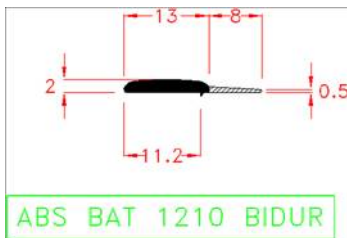

ABS BAT1210BIDUR

Finishes	Plain colour	☒	Available in straight lengths	☒
	Serigraphy	☐	Available on rolls	☐
	Transfer film	☐		
	Mylar metal film	☐		
	Alu wrapping	☐	Accessories available	☐