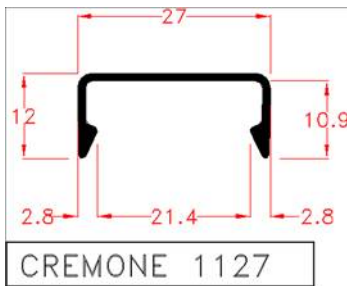

CREMONE1127

Finishes	Plain colour	☒	Available in straight lengths	☒
	Serigraphy	☐	Available on rolls	☐
	Transfer film	☐		
	Mylar metal film	☐		
	Alu wrapping	☐	Accessories available	☐