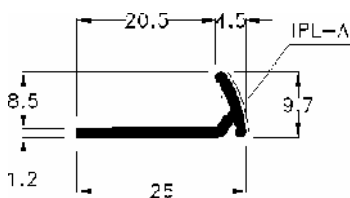

COR PROCAR8525PER15CIRC

Finishes	Plain colour	☒	Available in straight lengths	☒	
	Serigraphy	☐	Available on rolls	☐	
	Transfer film	☐			
	Mylar metal film	☐			
	Alu wrapping	☐	Accessories available	☐