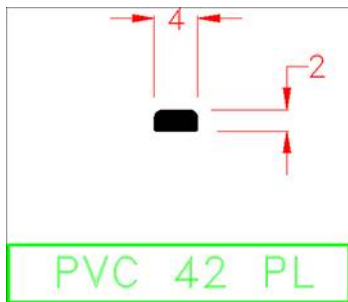

PVC42PL

Finishes	Plain colour	☒	Available in straight lengths	☒	
	Serigraphy	☐	Available on rolls	☐	
	Transfer film	☐			
	Mylar metal film	☐			
	Alu wrapping	☐	Accessories available	☐