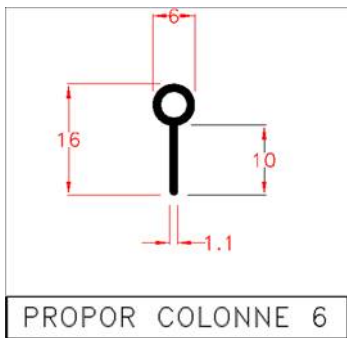

PROPOR COLONNE6

Finishes	Plain colour	☒	Available in straight lengths	☒
	Serigraphy	☐	Available on rolls	☒
	Transfer film	☐		
	Mylar metal film	☐		
	Alu wrapping	☐	Accessories available	☐