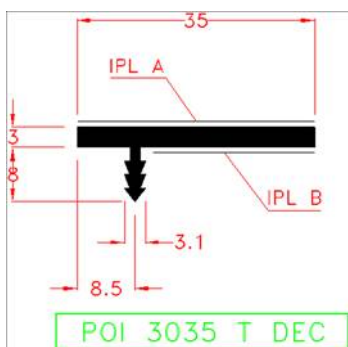

POI3032T DEC

Finishes	Plain colour	☒	Available in straight lengths	☒	
	Serigraphy	☐	Available on rolls	☐	
	Transfer film	☐			
	Mylar metal film	☐			
	Alu wrapping	☐	Accessories available	☐