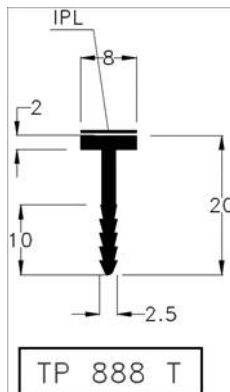

TP888T

Finishes	Plain colour	☒	Available in straight lengths	☒
	Serigraphy	☐	Available on rolls	☐
	Transfer film	☐		
	Mylar metal film	☐		
	Alu wrapping	☐	Accessories available	☐