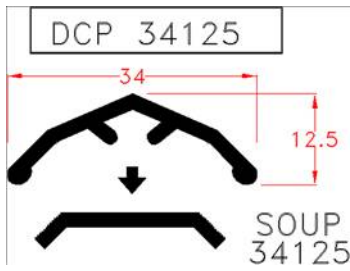

DCP34125

Finishes	Plain colour	☒	Available in straight lengths	☒	
	Serigraphy	☐	Available on rolls	☐	
	Transfer film	☐			
	Mylar metal film	☐			
	Alu wrapping	☐	Accessories available	☐