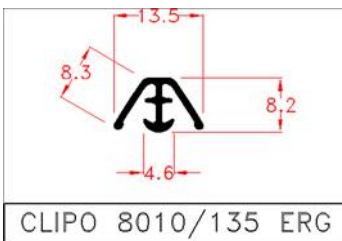

CLIPO8010 ERG.

Finishes	Plain colour	☒	Available in straight lengths	☒
	Serigraphy	☐	Available on rolls	☐
	Transfer film	☐		
	Mylar metal film	☐		
	Alu wrapping	☐	Accessories available	☐