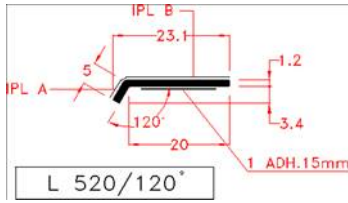

L520/120ø

Finishes	Plain colour	☒	Available in straight lengths	☒
	Serigraphy	☐	Available on rolls	☐
	Transfer film	☒		
	Mylar metal film	☐		
	Alu wrapping	☐	Accessories available	☐