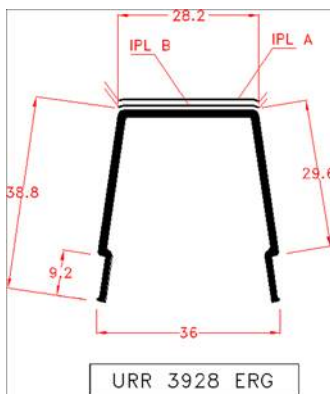

URR3928 ERG

Finishes	Plain colour	☒	Available in straight lengths	☒	
	Serigraphy	☐	Available on rolls	☐	
	Transfer film	☒			
	Mylar metal film	☐			
	Alu wrapping	☐	Accessories available	☐