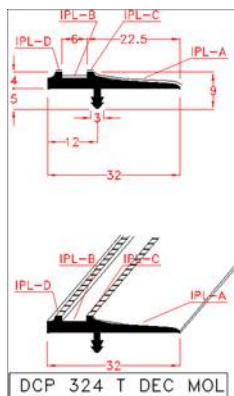

DCP324T DEC

Finishes	Plain colour	☒	Available in straight lengths	☒	
	Serigraphy	☐	Available on rolls	☐	
	Transfer film	☒			
	Mylar metal film	☐			
	Alu wrapping	☐	Accessories available	☐