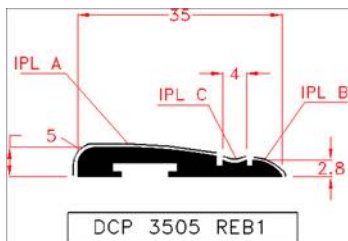

ABS DCP3505REB1

Finishes	Plain colour	☒	Available in straight lengths	☒
	Serigraphy	☐	Available on rolls	☐
	Transfer film	☒		
	Mylar metal film	☐		
	Alu wrapping	☐	Accessories available	☐