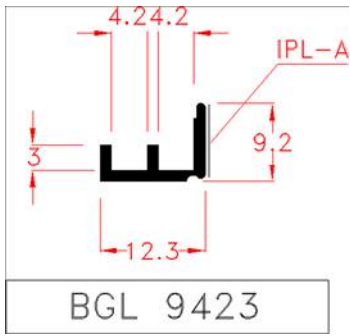

BGL9423

Finishes	Plain colour	☒	Available in straight lengths	☒
	Serigraphy	☐	Available on rolls	☐
	Transfer film	☒		
	Mylar metal film	☐		
	Alu wrapping	☒	Accessories available	☐