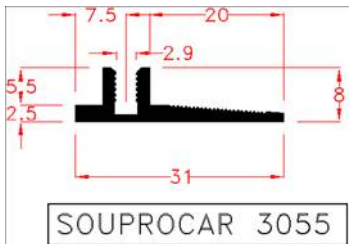

SOUPROCAR3055

Finishes	Plain colour	☒	Available in straight lengths	☒
	Serigraphy	☐	Available on rolls	☐
	Transfer film	☐		
	Mylar metal film	☐		
	Alu wrapping	☐	Accessories available	☐