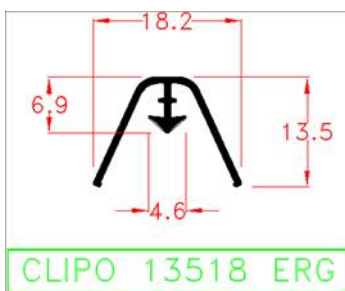

CLIPO1351/20.58ERG

Finishes	Plain colour	☒	Available in straight lengths	☒	
	Serigraphy	☐	Available on rolls	☐	
	Transfer film	☐			
	Mylar metal film	☐			
	Alu wrapping	☐	Accessories available	☐