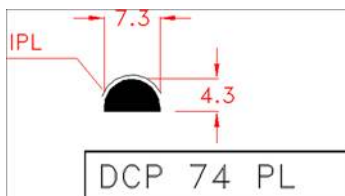

DCP74PL

Finishes	Plain colour	☒	Available in straight lengths	☒	
	Serigraphy	☐	Available on rolls	☐	
	Transfer film	☒			
	Mylar metal film	☒			
	Alu wrapping	☐	Accessories available	☒