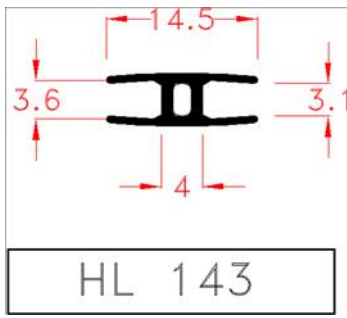

HL143

Finishes	Plain colour	☒	Available in straight lengths	☒	
	Serigraphy	☐	Available on rolls	☐	
	Transfer film	☐			
	Mylar metal film	☐			
	Alu wrapping	☐	Accessories available	☐