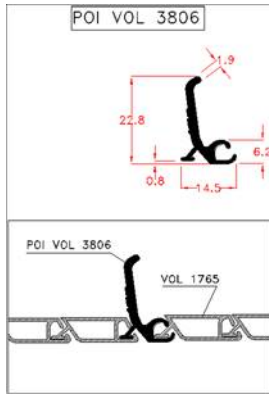

POI VOL3806

Finishes	Plain colour	☒	Available in straight lengths	☒
	Serigraphy	☐	Available on rolls	☐
	Transfer film	☐		
	Mylar metal film	☐		
	Alu wrapping	☐	Accessories available	☐