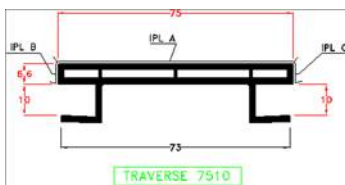

TRAVERSE7510

Finishes	Plain colour	☒	Available in straight lengths	☒
	Serigraphy	☐	Available on rolls	☒
	Transfer film	☐		
	Mylar metal film	☐		
	Alu wrapping	☐	Accessories available	☐