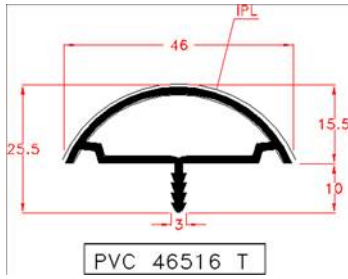

PVC46516T

Finishes	Plain colour	☒	Available in straight lengths	☒
	Serigraphy	☐	Available on rolls	☐
	Transfer film	☒		
	Mylar metal film	☐		
	Alu wrapping	☒	Accessories available	☒