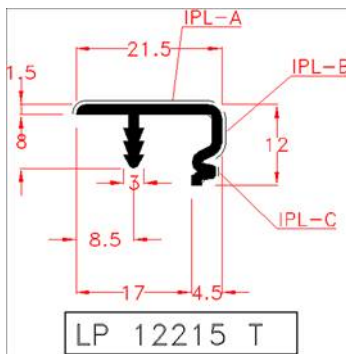

LP12215T

Finishes	Plain colour	☒	Available in straight lengths	☒	
	Serigraphy	☐	Available on rolls	☐	
	Transfer film	☒			
	Mylar metal film	☐			
	Alu wrapping	☐	Accessories available	☐