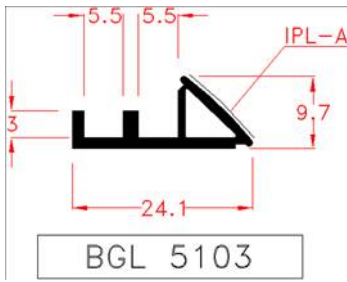

BGL5103

Finishes	Plain colour	☒	Available in straight lengths	☒	
	Serigraphy	☐	Available on rolls	☐	
	Transfer film	☒			
	Mylar metal film	☐			
	Alu wrapping	☐	Accessories available	☐