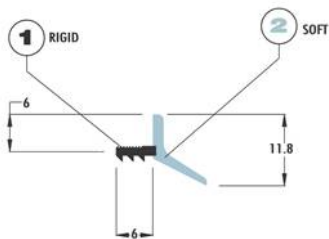

PARECLOSE150T BIDUR

Finishes	Plain colour	☒	Available in straight lengths	☒	
	Serigraphy	☐	Available on rolls	☐	
	Transfer film	☐			
	Mylar metal film	☐			
	Alu wrapping	☐	Accessories available	☐