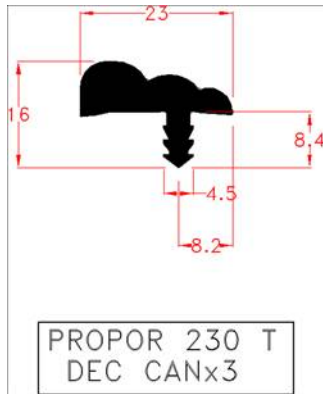

PROPOR230T DEC CANX3

Finishes	Plain colour	☒	Available in straight lengths	☒
	Serigraphy	☐	Available on rolls	☒
	Transfer film	☐		
	Mylar metal film	☐		
	Alu wrapping	☐	Accessories available	☐