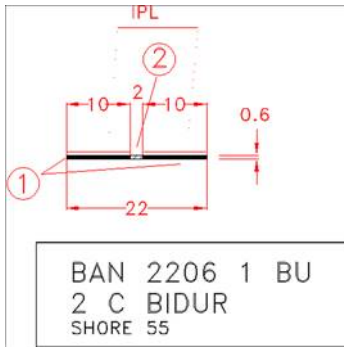

BAN2206 1BU2C BIDUR

Finishes	Plain colour	☒	Available in straight lengths	☐	
	Serigraphy	☐	Available on rolls	☒	
	Transfer film	☒			
	Mylar metal film	☐			
	Alu wrapping	☐	Accessories available	☐