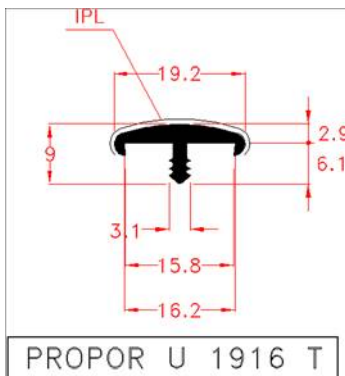

PROPOR U1916T

Finishes	Plain colour	☒	Available in straight lengths	☒	
	Serigraphy	☒	Available on rolls	☒	
	Transfer film	☒			
	Mylar metal film	☒			
	Alu wrapping	☐	Accessories available	☐