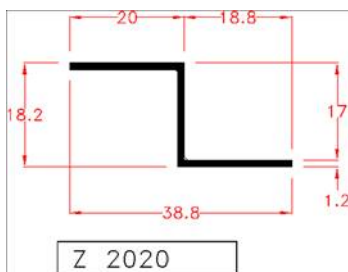

Z2020

Finishes	Plain colour	☒	Available in straight lengths	☒	
	Serigraphy	☐	Available on rolls	☐	
	Transfer film	☐			
	Mylar metal film	☐			
	Alu wrapping	☐	Accessories available	☐