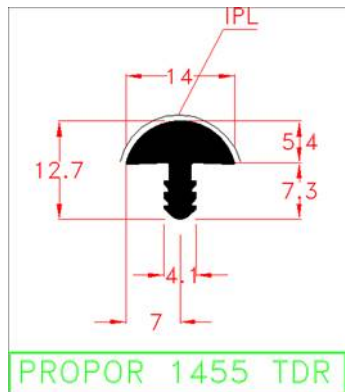

PROPOR1455TDR

Finishes	Plain colour	☒	Available in straight lengths	☒	
	Serigraphy	☐	Available on rolls	☒	
	Transfer film	☐			
	Mylar metal film	☐			
	Alu wrapping	☐	Accessories available	☐