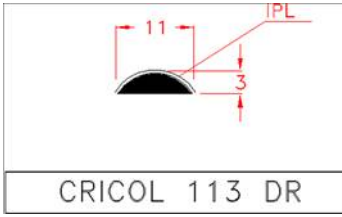

CRICOL113DR

Finishes	Plain colour	☒	Available in straight lengths	☒
	Serigraphy	☐	Available on rolls	☐
	Transfer film	☒		
	Mylar metal film	☒		
	Alu wrapping	☐	Accessories available	☒