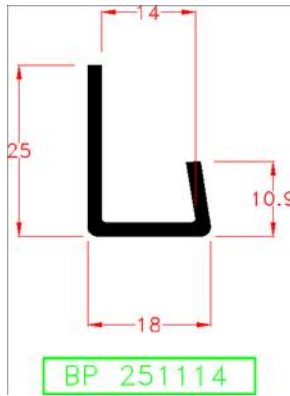

BP251114

Finishes	Plain colour	☒	Available in straight lengths	☒
	Serigraphy	☐	Available on rolls	☐
	Transfer film	☐		
	Mylar metal film	☐		
	Alu wrapping	☐	Accessories available	☐