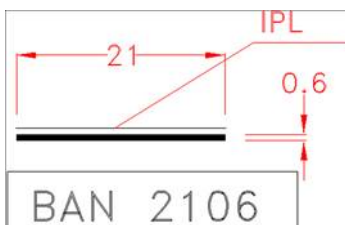

BAN2106+IPL2BU5+NU+PR+AD19+R12

Finishes	Plain colour	☐	Available in straight lengths	☐
	Serigraphy	☐	Available on rolls	☒
	Transfer film	☒		
	Mylar metal film	☐		
	Alu wrapping	☐	Accessories available	☐