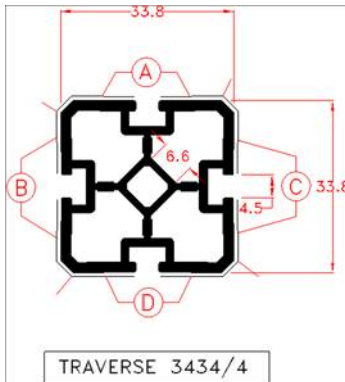

TRAVERSE3434/4

Finishes	Plain colour	☒	Available in straight lengths	☒
	Serigraphy	☐	Available on rolls	☐
	Transfer film	☐		
	Mylar metal film	☐		
	Alu wrapping	☐	Accessories available	☐