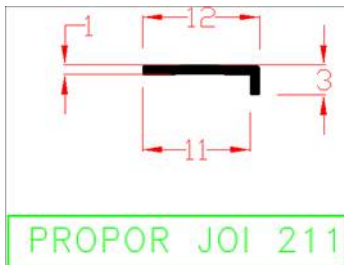

PROPOR JOI211

Finishes	Plain colour	☒	Available in straight lengths	☒	
	Serigraphy	☐	Available on rolls	☐	
	Transfer film	☐			
	Mylar metal film	☐			
	Alu wrapping	☐	Accessories available	☐