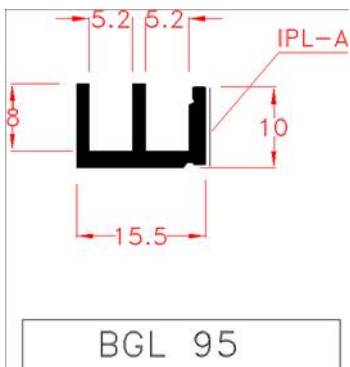

BGL95

Finishes	Plain colour	☒	Available in straight lengths	☒
	Serigraphy	☐	Available on rolls	☐
	Transfer film	☒		
	Mylar metal film	☐		
	Alu wrapping	☒	Accessories available	☐