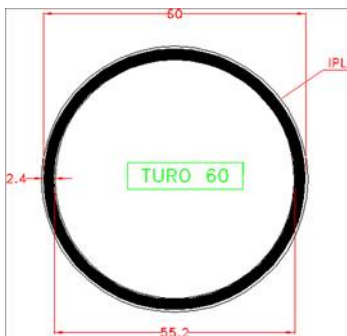

TURO60

Finishes	Plain colour	☒	Available in straight lengths	☒
	Serigraphy	☐	Available on rolls	☐
	Transfer film	☐		
	Mylar metal film	☐		
	Alu wrapping	☐	Accessories available	☐