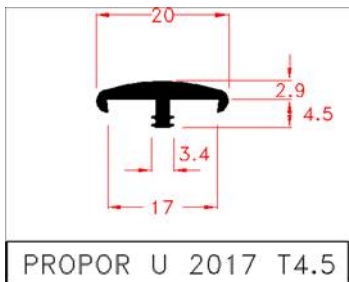

PROPOR U2017T4.5

Finishes	Plain colour	☐	Available in straight lengths	☐
	Serigraphy	☒	Available on rolls	☒
	Transfer film	☐		
	Mylar metal film	☐		
	Alu wrapping	☐	Accessories available	☐