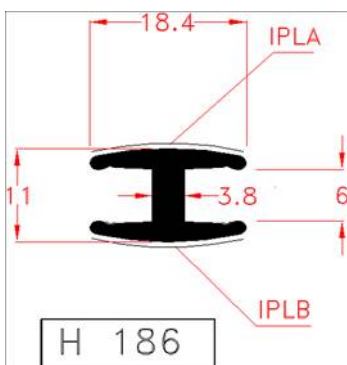

H186

Finishes	Plain colour	☒	Available in straight lengths	☒
	Serigraphy	☐	Available on rolls	☐
	Transfer film	☒		
	Mylar metal film	☐		
	Alu wrapping	☐	Accessories available	☐