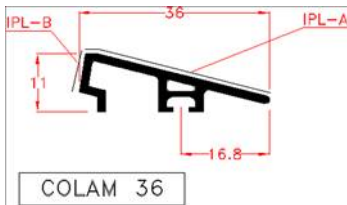

COLAM36

Finishes	Plain colour	☒	Available in straight lengths	☒
	Serigraphy	☐	Available on rolls	☐
	Transfer film	☒		
	Mylar metal film	☐		
	Alu wrapping	☒	Accessories available	☐