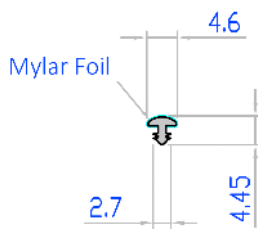

CRICOL PVC 45 T + RT MISO

CRICOL PVC 45T

Finishes	Plain colour	☒	Available in straight lengths	☒
	Serigraphy	☐	Available on rolls	☐
	Transfer film	☐		
	Mylar metal film	☐		
	Alu wrapping	☐	Accessories available	☐