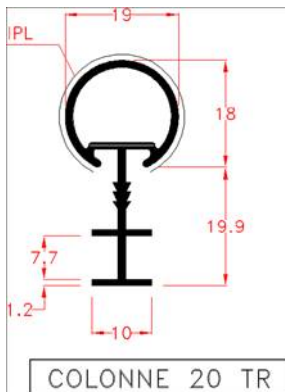

COLONNE20TR

Finishes	Plain colour	☒	Available in straight lengths	☒	
	Serigraphy	☐	Available on rolls	☐	
	Transfer film	☒			
	Mylar metal film	☐			
	Alu wrapping	☒	Accessories available	☐