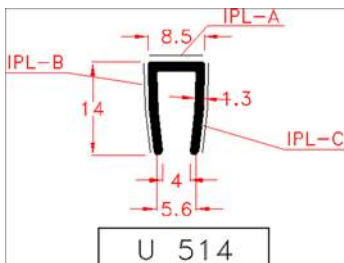

U514

Finishes	Plain colour	☒	Available in straight lengths	☒	
	Serigraphy	☐	Available on rolls	☐	
	Transfer film	☒			
	Mylar metal film	☐			
	Alu wrapping	☐	Accessories available	☐