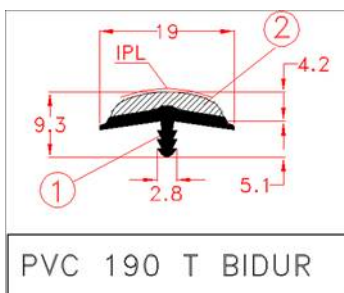

PVC190T BIDUR

Finishes	Plain colour	☒	Available in straight lengths	☒	
	Serigraphy	☐	Available on rolls	☒	
	Transfer film	☒			
	Mylar metal film	☐			
	Alu wrapping	☐	Accessories available	☐