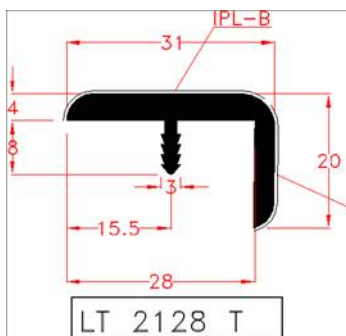

LT2128T

Finishes	Plain colour	☒	Available in straight lengths	☒
	Serigraphy	☐	Available on rolls	☐
	Transfer film	☒		
	Mylar metal film	☐		
	Alu wrapping	☐	Accessories available	☐