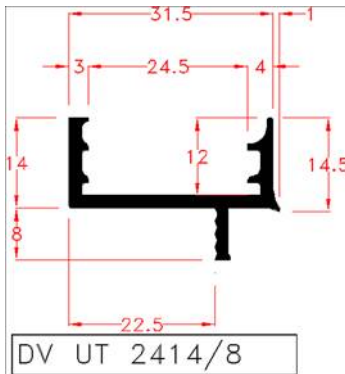

DVUT2414/8

Finishes	Plain colour	☒	Available in straight lengths	☒
	Serigraphy	☐	Available on rolls	☐
	Transfer film	☐		
	Mylar metal film	☐		
	Alu wrapping	☐	Accessories available	☐