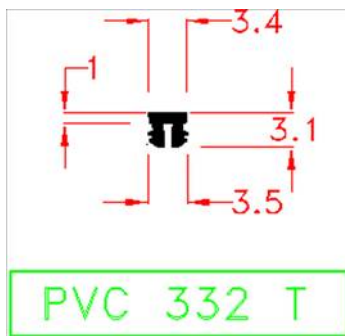

PVC 332 T

ABSPVC332T

Finishes	Plain colour	☒	Available in straight lengths	☒
	Serigraphy	☐	Available on rolls	☐
	Transfer film	☒		
	Mylar metal film	☐		
	Alu wrapping	☐	Accessories available	☐