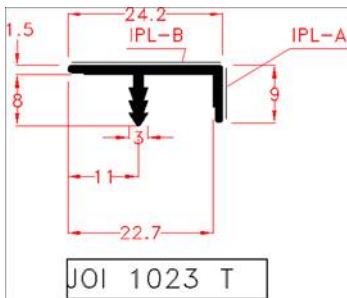

JOI1023T

Finishes	Plain colour	☒	Available in straight lengths	☒	
	Serigraphy	☐	Available on rolls	☐	
	Transfer film	☒			
	Mylar metal film	☐			
	Alu wrapping	☒	Accessories available	☐