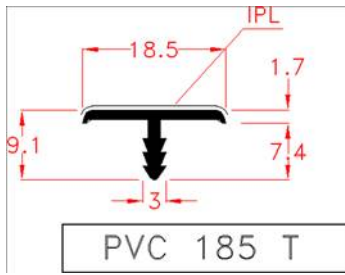

PVC185T

Finishes	Plain colour	☒	Available in straight lengths	☒	
	Serigraphy	☐	Available on rolls	☐	
	Transfer film	☒			
	Mylar metal film	☒			
	Alu wrapping	☐	Accessories available	☐