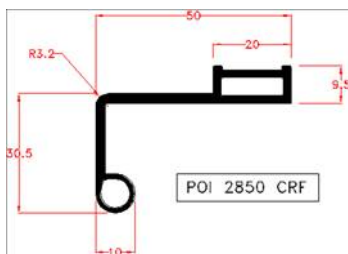

POI2850 CRF

Finishes	Plain colour	☐	Available in straight lengths	☒	
	Serigraphy	☐	Available on rolls	☐	
	Transfer film	☒			
	Mylar metal film	☐			
	Alu wrapping	☐	Accessories available	☐