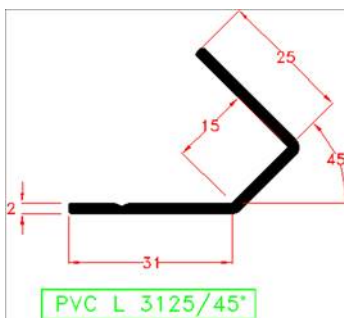

PVC L3125/45

Finishes	Plain colour	☒	Available in straight lengths	☒
	Serigraphy	☐	Available on rolls	☐
	Transfer film	☐		
	Mylar metal film	☐		
	Alu wrapping	☐	Accessories available	☐