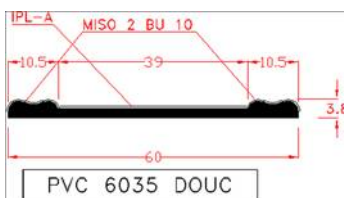

PVC6035DOUC

Finishes	Plain colour	☐	Available in straight lengths	☒
	Serigraphy	☐	Available on rolls	☐
	Transfer film	☒		
	Mylar metal film	☒		
	Alu wrapping	☐	Accessories available	☐