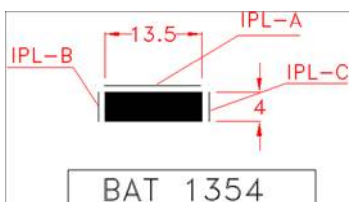

BAT1354

Finishes	Plain colour	☒	Available in straight lengths	☒
	Serigraphy	☐	Available on rolls	☐
	Transfer film	☒		
	Mylar metal film	☐		
	Alu wrapping	☐	Accessories available	☐