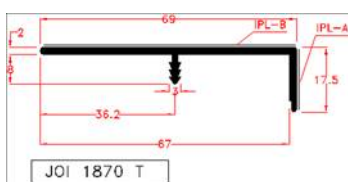

JOI1870T

Finishes	Plain colour	☒	Available in straight lengths	☒	
	Serigraphy	☐	Available on rolls	☐	
	Transfer film	☒			
	Mylar metal film	☐			
	Alu wrapping	☒	Accessories available	☒