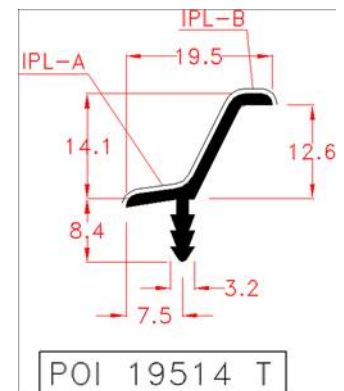

POI19514T

Finishes	Plain colour	☒	Available in straight lengths	☒	
	Serigraphy	☐	Available on rolls	☐	
	Transfer film	☒			
	Mylar metal film	☐			
	Alu wrapping	☐	Accessories available	☐