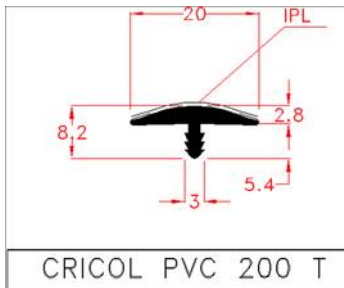

CRICOL PVC210T

Finishes	Plain colour	☐	Available in straight lengths	☒	
	Serigraphy	☒	Available on rolls	☐	
	Transfer film	☐			
	Mylar metal film	☐			
	Alu wrapping	☐	Accessories available	☐