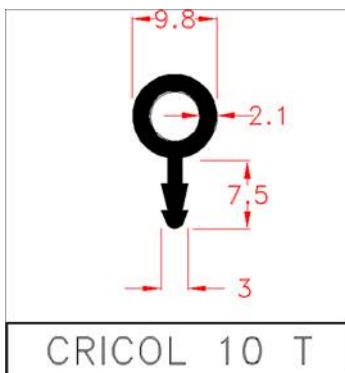

CRICOL10T

Finishes	Plain colour	☒	Available in straight lengths	☒	
	Serigraphy	☐	Available on rolls	☒	
	Transfer film	☐			
	Mylar metal film	☒			
	Alu wrapping	☐	Accessories available	☐