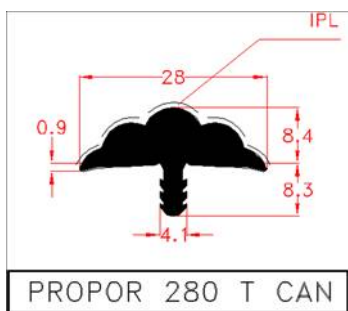

PROPOR280T CAN

Finishes	Plain colour	☒	Available in straight lengths	☒	
	Serigraphy	☐	Available on rolls	☒	
	Transfer film	☒			
	Mylar metal film	☒			
	Alu wrapping	☐	Accessories available	☐