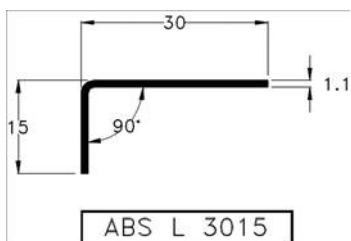

ABS L3015

Finishes	Plain colour	☐	Available in straight lengths	☒	
	Serigraphy	☐	Available on rolls	☐	
	Transfer film	☒			
	Mylar metal film	☐			
	Alu wrapping	☐	Accessories available	☐