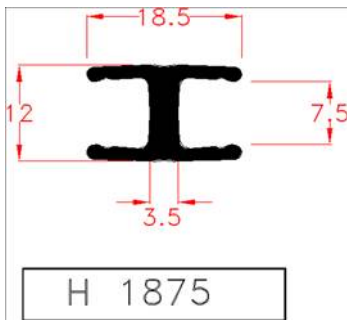

H1875

Finishes	Plain colour	☒	Available in straight lengths	☒
	Serigraphy	☐	Available on rolls	☐
	Transfer film	☒		
	Mylar metal film	☐		
	Alu wrapping	☐	Accessories available	☐