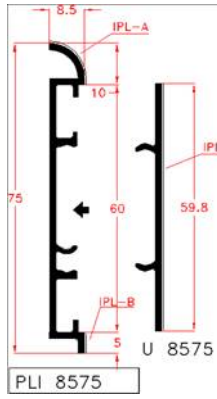

PLI8575

Finishes	Plain colour	☒	Available in straight lengths	☒	
	Serigraphy	☐	Available on rolls	☐	
	Transfer film	☒			
	Mylar metal film	☐			
	Alu wrapping	☐	Accessories available	☐