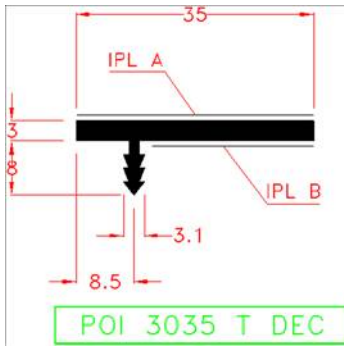

POI3035T DEC

Finishes	Plain colour	☒	Available in straight lengths	☒	
	Serigraphy	☐	Available on rolls	☐	
	Transfer film	☒			
	Mylar metal film	☐			
	Alu wrapping	☐	Accessories available	☐