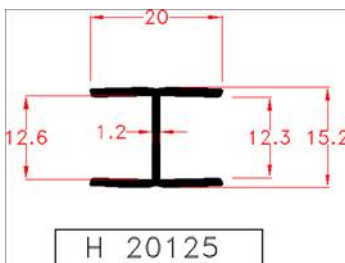

H20125/RECY

Finishes	Plain colour	☒	Available in straight lengths	☒
	Serigraphy	☐	Available on rolls	☐
	Transfer film	☐		
	Mylar metal film	☐		
	Alu wrapping	☐	Accessories available	☐