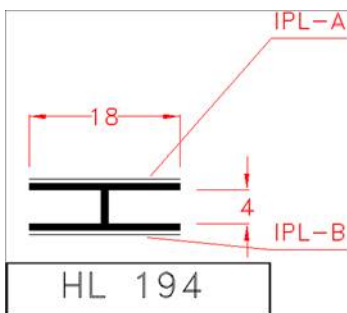

HL194

Finishes	Plain colour	☒	Available in straight lengths	☒	
	Serigraphy	☐	Available on rolls	☐	
	Transfer film	☒			
	Mylar metal film	☐			
	Alu wrapping	☐	Accessories available	☐