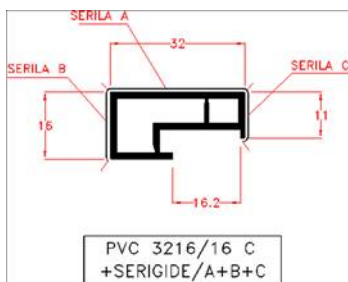

PVC3216/16 C

Finishes	Plain colour	☒	Available in straight lengths	☒
	Serigraphy	☐	Available on rolls	☐
	Transfer film	☐		
	Mylar metal film	☐		
	Alu wrapping	☐	Accessories available	☐