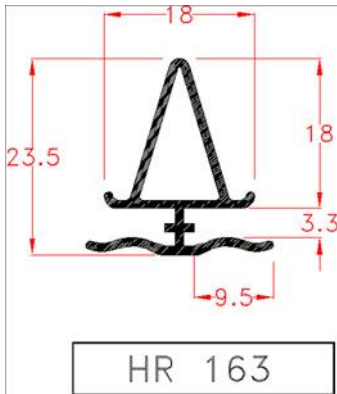

HR163

Finishes	Plain colour	☒	Available in straight lengths	☒	
	Serigraphy	☐	Available on rolls	☐	
	Transfer film	☐			
	Mylar metal film	☐			
	Alu wrapping	☐	Accessories available	☐