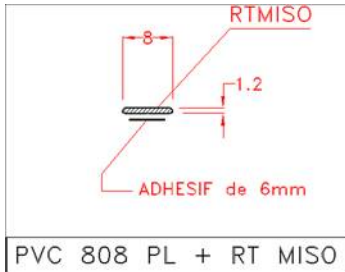

PVC808PL.

Finishes	Plain colour	☒	Available in straight lengths	☒	
	Serigraphy	☐	Available on rolls	☐	
	Transfer film	☐			
	Mylar metal film	☐			
	Alu wrapping	☐	Accessories available	☐