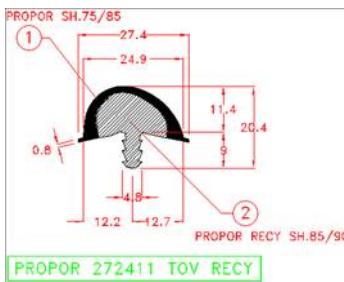

PROPOR272411TOV/RECY

Finishes	Plain colour	☒	Available in straight lengths	☒
	Serigraphy	☐	Available on rolls	☐
	Transfer film	☐		
	Mylar metal film	☐		
	Alu wrapping	☐	Accessories available	☐