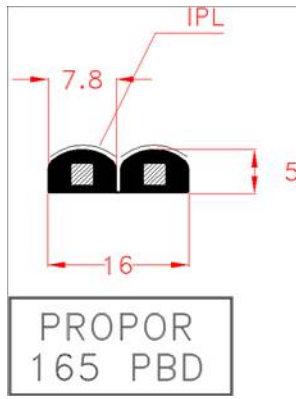

PROPOR165PBD

Finishes	Plain colour	☒	Available in straight lengths	☒
	Serigraphy	☐	Available on rolls	☒
	Transfer film	☒		
	Mylar metal film	☐		
	Alu wrapping	☐	Accessories available	☐