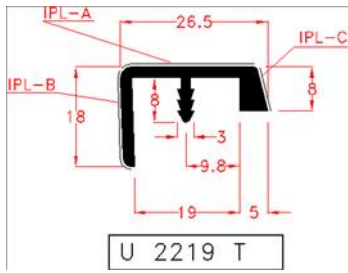

U2219T

Finishes	Plain colour	☒	Available in straight lengths	☒	
	Serigraphy	☐	Available on rolls	☐	
	Transfer film	☒			
	Mylar metal film	☐			
	Alu wrapping	☐	Accessories available	☐