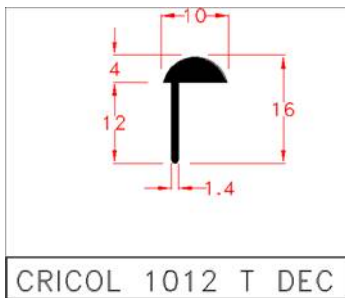

CRICOL1012T DEC

Finishes	Plain colour	☒	Available in straight lengths	☒	
	Serigraphy	☐	Available on rolls	☐	
	Transfer film	☐			
	Mylar metal film	☒			
	Alu wrapping	☐	Accessories available	☐