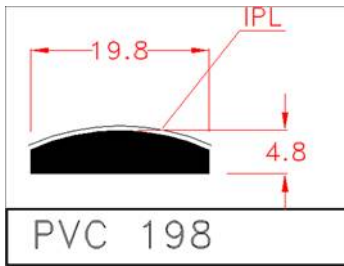

PVC198

Finishes	Plain colour	☒	Available in straight lengths	☒	
	Serigraphy	☒	Available on rolls	☐	
	Transfer film	☒			
	Mylar metal film	☒			
	Alu wrapping	☐	Accessories available	☒