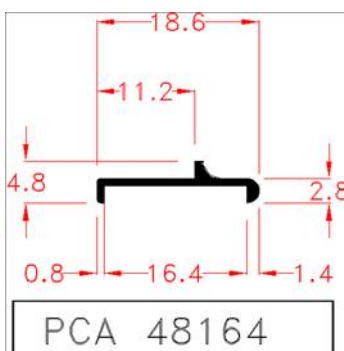

PCA48164

Finishes	Plain colour	☒	Available in straight lengths	☒
	Serigraphy	☐	Available on rolls	☐
	Transfer film	☐		
	Mylar metal film	☐		
	Alu wrapping	☐	Accessories available	☐