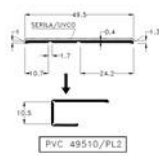

PVC49510/PL2

Finishes	Plain colour	☒	Available in straight lengths	☒
	Serigraphy	☐	Available on rolls	☐
	Transfer film	☐		
	Mylar metal film	☐		
	Alu wrapping	☐	Accessories available	☐