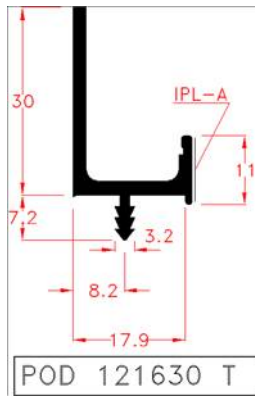

POD121630T

Finishes	Plain colour	☒	Available in straight lengths	☒	
	Serigraphy	☐	Available on rolls	☐	
	Transfer film	☒			
	Mylar metal film	☐			
	Alu wrapping	☒	Accessories available	☐