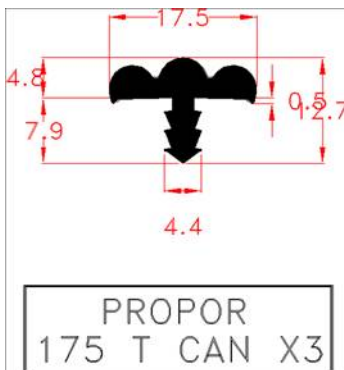

PROPOR175T CANX3

Finishes	Plain colour	☒	Available in straight lengths	☒
	Serigraphy	☐	Available on rolls	☒
	Transfer film	☐		
	Mylar metal film	☒		
	Alu wrapping	☐	Accessories available	☐