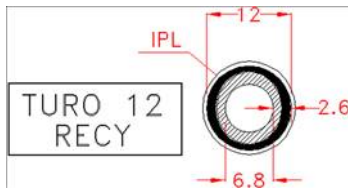

TURO12/RECY

Finishes	Plain colour	☒	Available in straight lengths	☒
	Serigraphy	☐	Available on rolls	☐
	Transfer film	☒		
	Mylar metal film	☐		
	Alu wrapping	☐	Accessories available	☐