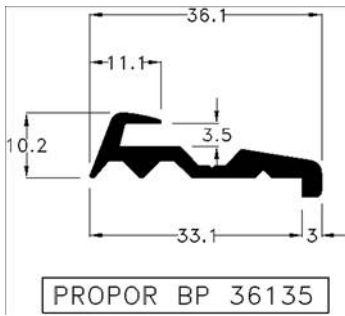

PROPOR BP36135

Finishes	Plain colour	☒	Available in straight lengths	☒	
	Serigraphy	☐	Available on rolls	☐	
	Transfer film	☐			
	Mylar metal film	☐			
	Alu wrapping	☐	Accessories available	☐