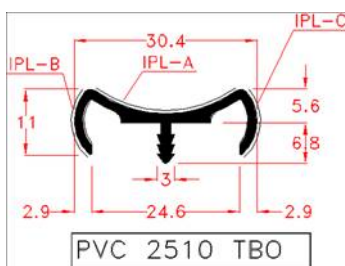

PVC2510T BO

Finishes	Plain colour	☒	Available in straight lengths	☒	
	Serigraphy	☐	Available on rolls	☐	
	Transfer film	☒			
	Mylar metal film	☐			
	Alu wrapping	☐	Accessories available	☐