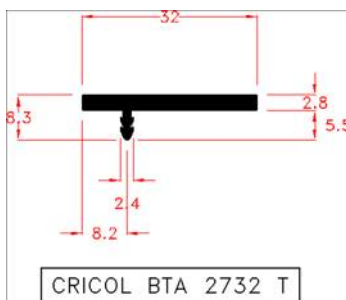

CRICOL BTA2732T

Finishes	Plain colour	☒	Available in straight lengths	☒
	Serigraphy	☒	Available on rolls	☐
	Transfer film	☐		
	Mylar metal film	☐		
	Alu wrapping	☐	Accessories available	☐