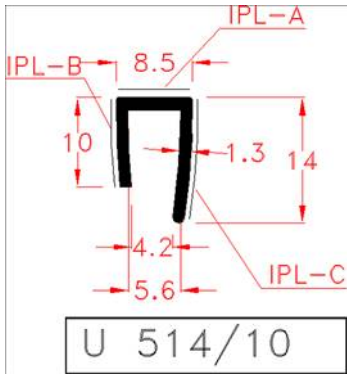

U514/10

Finishes	Plain colour	☒	Available in straight lengths	☒	
	Serigraphy	☐	Available on rolls	☐	
	Transfer film	☒			
	Mylar metal film	☐			
	Alu wrapping	☐	Accessories available	☐