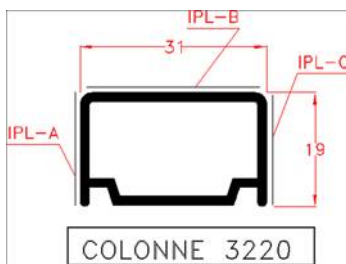

COLONNE3220

Finishes	Plain colour	☒	Available in straight lengths	☒
	Serigraphy	☐	Available on rolls	☐
	Transfer film	☒		
	Mylar metal film	☐		
	Alu wrapping	☒	Accessories available	☒