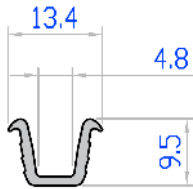

ABS TI 558

ABS TI558

Finishes	Plain colour	☒	Available in straight lengths	☒
	Serigraphy	☐	Available on rolls	☐
	Transfer film	☐		
	Mylar metal film	☐		
	Alu wrapping	☐	Accessories available	☐