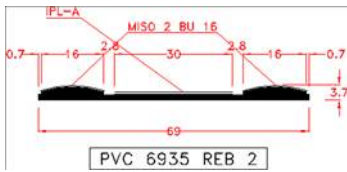

PVC6935REB2

Finishes	Plain colour	☐	Available in straight lengths	☒
	Serigraphy	☐	Available on rolls	☐
	Transfer film	☒		
	Mylar metal film	☒		
	Alu wrapping	☐	Accessories available	☐