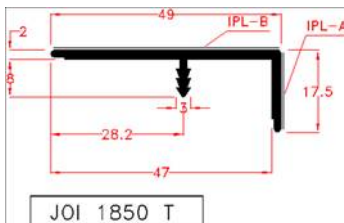

JOI1850T

Finishes	Plain colour	☒	Available in straight lengths	☒
	Serigraphy	☐	Available on rolls	☐
	Transfer film	☒		
	Mylar metal film	☐		
	Alu wrapping	☒	Accessories available	☒