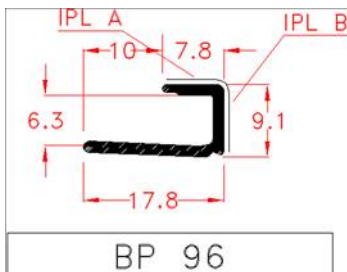

BP96

Finishes	Plain colour	☒	Available in straight lengths	☒	
	Serigraphy	☐	Available on rolls	☐	
	Transfer film	☒			
	Mylar metal film	☐			
	Alu wrapping	☒	Accessories available	☐