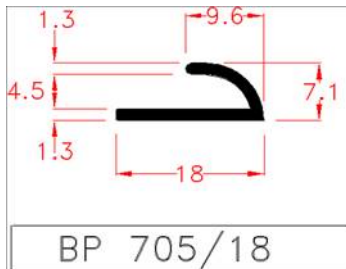

BP705/18

Finishes	Plain colour	☒	Available in straight lengths	☒
	Serigraphy	☐	Available on rolls	☐
	Transfer film	☐		
	Mylar metal film	☒		
	Alu wrapping	☐	Accessories available	☐