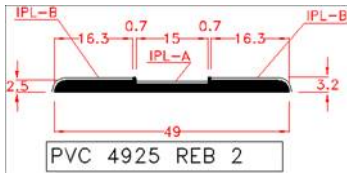

PVC4925REB2

Finishes	Plain colour	☒	Available in straight lengths	☒
	Serigraphy	☐	Available on rolls	☐
	Transfer film	☒		
	Mylar metal film	☒		
	Alu wrapping	☐	Accessories available	☐