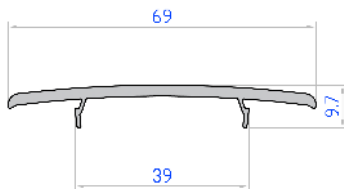

PVC U 6937/39

PVC U6937/39

Finishes	Plain colour	☒	Available in straight lengths	☒	
	Serigraphy	☐	Available on rolls	☐	
	Transfer film	☐			
	Mylar metal film	☐			
	Alu wrapping	☐	Accessories available	☐