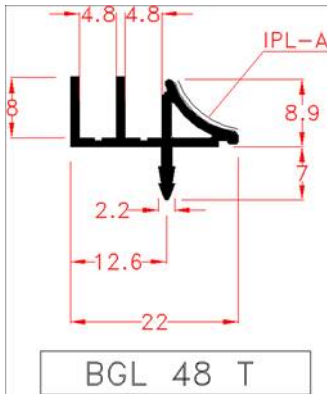

BGL48T

Finishes	Plain colour	☒	Available in straight lengths	☒	
	Serigraphy	☐	Available on rolls	☐	
	Transfer film	☒			
	Mylar metal film	☐			
	Alu wrapping	☒	Accessories available	☐