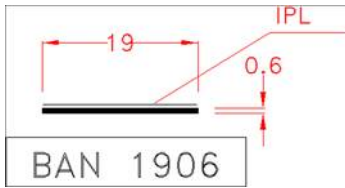

BAN1906

Finishes	Plain colour	☒	Available in straight lengths	☐
	Serigraphy	☐	Available on rolls	☒
	Transfer film	☒		
	Mylar metal film	☐		
	Alu wrapping	☐	Accessories available	☐