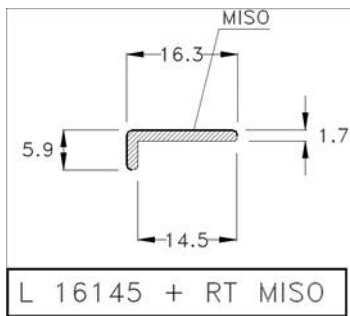

L16145

Finishes	Plain colour	☒	Available in straight lengths	☒
	Serigraphy	☐	Available on rolls	☐
	Transfer film	☐		
	Mylar metal film	☐		
	Alu wrapping	☐	Accessories available	☐