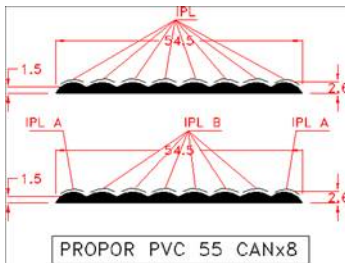

PROPOR PVC55CANX8

Finishes	Plain colour	☒	Available in straight lengths	☒	
	Serigraphy	☒	Available on rolls	☒	
	Transfer film	☒			
	Mylar metal film	☐			
	Alu wrapping	☐	Accessories available	☐