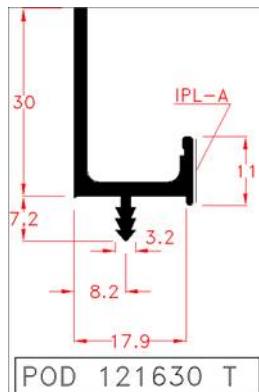

POD121630

Finishes	Plain colour	☒	Available in straight lengths	☒	
	Serigraphy	☐	Available on rolls	☐	
	Transfer film	☐			
	Mylar metal film	☐			
	Alu wrapping	☐	Accessories available	☐