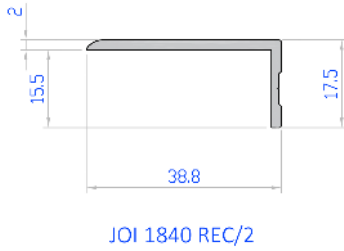

JOI1840 REC/2

Finishes	Plain colour	☒	Available in straight lengths	☒
	Serigraphy	☐	Available on rolls	☐
	Transfer film	☐		
	Mylar metal film	☐		
	Alu wrapping	☐	Accessories available	☐