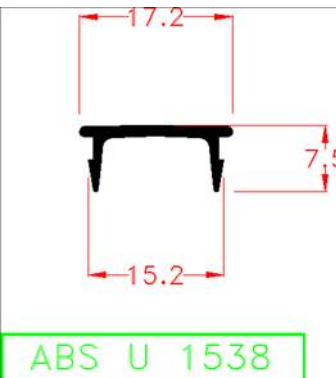

ABSCRI U1538

Finishes	Plain colour	☒	Available in straight lengths	☒
	Serigraphy	☐	Available on rolls	☐
	Transfer film	☒		
	Mylar metal film	☐		
	Alu wrapping	☐	Accessories available	☐