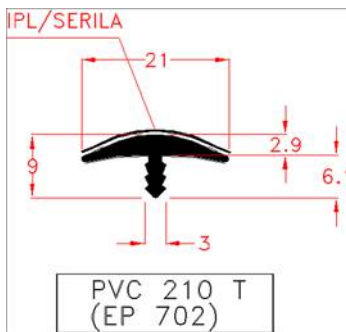

PVC210T

Finishes	Plain colour	☒	Available in straight lengths	☒
	Serigraphy	☐	Available on rolls	☐
	Transfer film	☐		
	Mylar metal film	☐		
	Alu wrapping	☒	Accessories available	☐