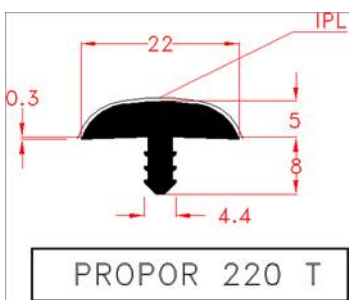

PROPOR220T

Finishes	Plain colour	☒	Available in straight lengths	☒
	Serigraphy	☐	Available on rolls	☐
	Transfer film	☐		
	Mylar metal film	☐		
	Alu wrapping	☐	Accessories available	☐