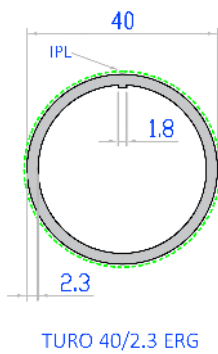

TURO40/2,3 ERG

Finishes	Plain colour	☒	Available in straight lengths	☒
	Serigraphy	☐	Available on rolls	☐
	Transfer film	☒		
	Mylar metal film	☐		
	Alu wrapping	☐	Accessories available	☐