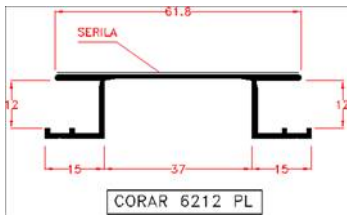

CORAR6212 PL

Finishes	Plain colour	☒	Available in straight lengths	☒
	Serigraphy	☒	Available on rolls	☐
	Transfer film	☐		
	Mylar metal film	☐		
	Alu wrapping	☐	Accessories available	☐