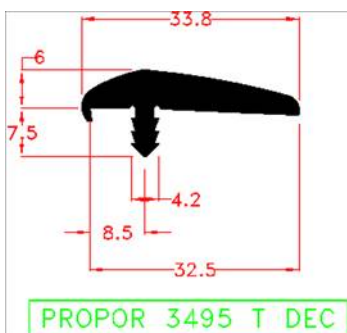

PROPOR3495T DEC

Finishes	Plain colour	☒	Available in straight lengths	☒	
	Serigraphy	☐	Available on rolls	☐	
	Transfer film	☐			
	Mylar metal film	☐			
	Alu wrapping	☐	Accessories available	☐