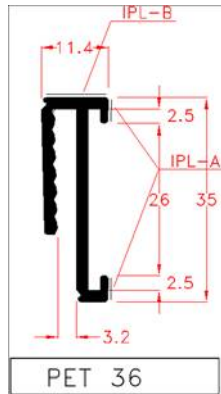

PET36

Finishes	Plain colour	☒	Available in straight lengths	☒	
	Serigraphy	☐	Available on rolls	☐	
	Transfer film	☒			
	Mylar metal film	☐			
	Alu wrapping	☐	Accessories available	☐