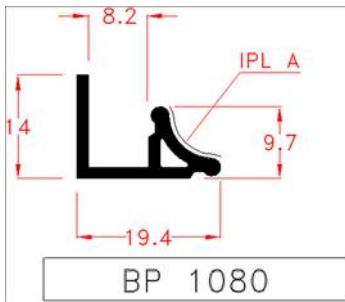

BP1080

Finishes	Plain colour	☒	Available in straight lengths	☒	
	Serigraphy	☐	Available on rolls	☐	
	Transfer film	☒			
	Mylar metal film	☐			
	Alu wrapping	☒	Accessories available	☐