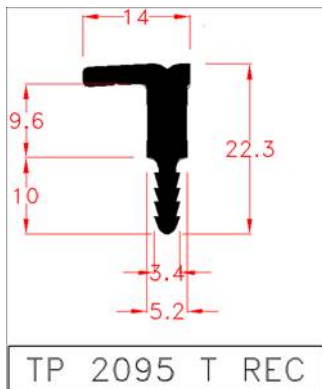

TP2095T REC

Finishes	Plain colour	☒	Available in straight lengths	☒
	Serigraphy	☐	Available on rolls	☐
	Transfer film	☐		
	Mylar metal film	☐		
	Alu wrapping	☐	Accessories available	☐