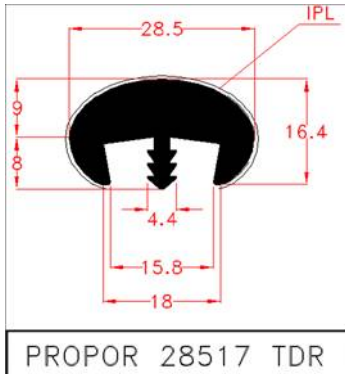

PROPOR28517TDR

Finishes	Plain colour	☒	Available in straight lengths	☒	
	Serigraphy	☐	Available on rolls	☒	
	Transfer film	☒			
	Mylar metal film	☒			
	Alu wrapping	☐	Accessories available	☐