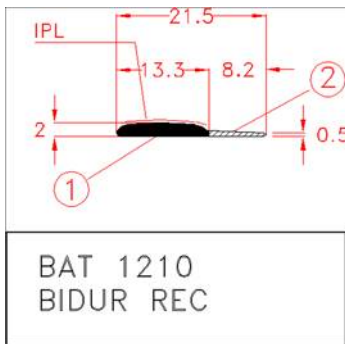

BAT1210BIDUR REC

Finishes	Plain colour	☒	Available in straight lengths	☒	
	Serigraphy	☐	Available on rolls	☐	
	Transfer film	☒			
	Mylar metal film	☐			
	Alu wrapping	☐	Accessories available	☐