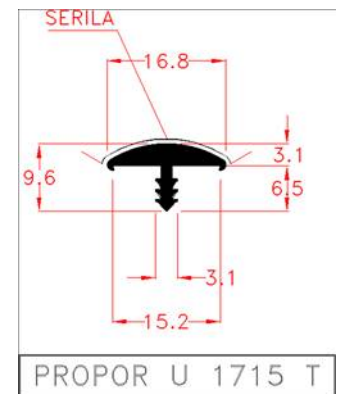

PROPOR U1715T

Finishes	Plain colour	☒	Available in straight lengths	☐
	Serigraphy	☒	Available on rolls	☒
	Transfer film	☐		
	Mylar metal film	☐		
	Alu wrapping	☐	Accessories available	☐