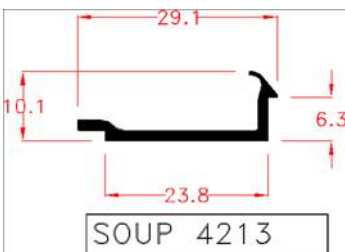

SOUP4213

Finishes	Plain colour	☒	Available in straight lengths	☒	
	Serigraphy	☐	Available on rolls	☐	
	Transfer film	☐			
	Mylar metal film	☐			
	Alu wrapping	☐	Accessories available	☐