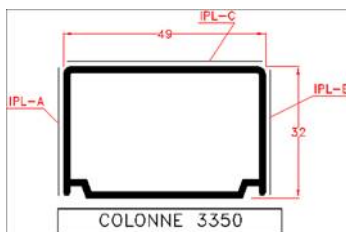

COLONNE3350

Finishes	Plain colour	☒	Available in straight lengths	☒
	Serigraphy	☐	Available on rolls	☐
	Transfer film	☒		
	Mylar metal film	☐		
	Alu wrapping	☒	Accessories available	☐