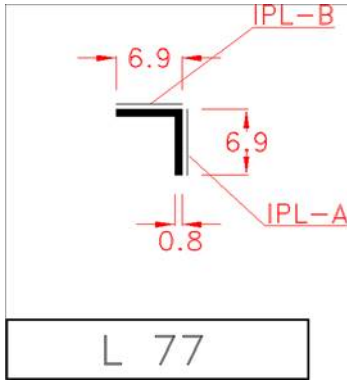

L77

Finishes	Plain colour	☒	Available in straight lengths	☒
	Serigraphy	☐	Available on rolls	☐
	Transfer film	☒		
	Mylar metal film	☐		
	Alu wrapping	☐	Accessories available	☐