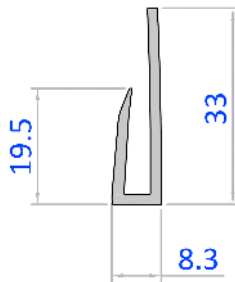

BP 3304

BP3304

Finishes	Plain colour	☒	Available in straight lengths	☒
	Serigraphy	☐	Available on rolls	☐
	Transfer film	☐		
	Mylar metal film	☐		
	Alu wrapping	☐	Accessories available	☐