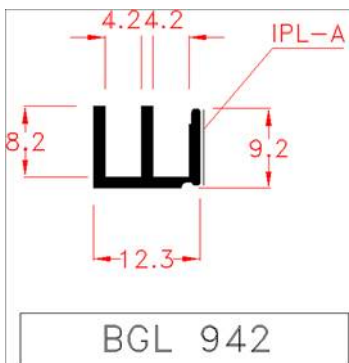

BGL942

Finishes	Plain colour	☒	Available in straight lengths	☒
	Serigraphy	☐	Available on rolls	☐
	Transfer film	☒		
	Mylar metal film	☐		
	Alu wrapping	☒	Accessories available	☐