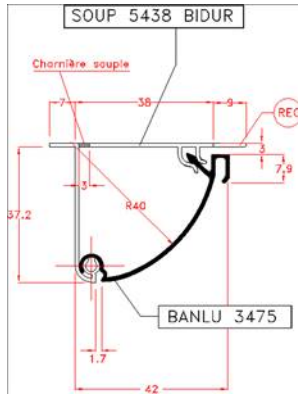

BANLU3475+NU

Finishes	Plain colour	☒	Available in straight lengths	☒
	Serigraphy	☐	Available on rolls	☐
	Transfer film	☐		
	Mylar metal film	☐		
	Alu wrapping	☐	Accessories available	☐