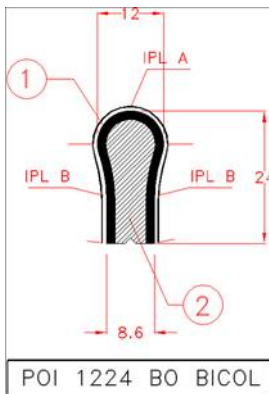

POI1224BO BICOL

Finishes	Plain colour	☒	Available in straight lengths	☒
	Serigraphy	☐	Available on rolls	☐
	Transfer film	☒		
	Mylar metal film	☐		
	Alu wrapping	☐	Accessories available	☐