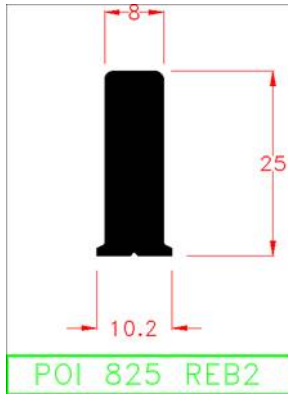

ABS POI825REB2

Finishes	Plain colour	☒	Available in straight lengths	☒
	Serigraphy	☐	Available on rolls	☐
	Transfer film	☐		
	Mylar metal film	☐		
	Alu wrapping	☐	Accessories available	☐