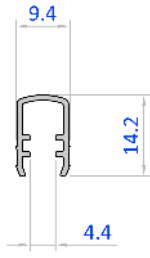

ABS U 91467

ABS U91467

Finishes	Plain colour	☒	Available in straight lengths	☒	
	Serigraphy	☐	Available on rolls	☐	
	Transfer film	☐			
	Mylar metal film	☐			
	Alu wrapping	☐	Accessories available	☐