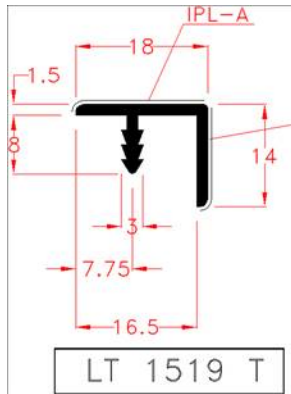

LT1519T

Finishes	Plain colour	☒	Available in straight lengths	☒
	Serigraphy	☒	Available on rolls	☐
	Transfer film	☒		
	Mylar metal film	☐		
	Alu wrapping	☒	Accessories available	☒