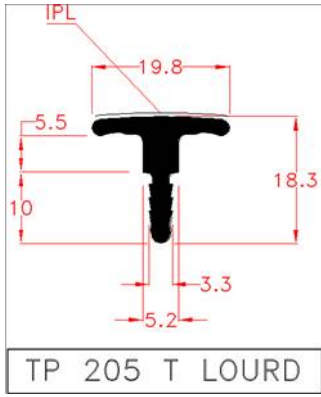

TP205T LOURD/RECY

Finishes	Plain colour	☒	Available in straight lengths	☒
	Serigraphy	☐	Available on rolls	☐
	Transfer film	☐		
	Mylar metal film	☐		
	Alu wrapping	☐	Accessories available	☐