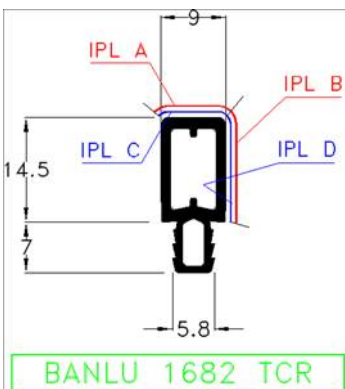

BANLU1682 TCR+IPL

Finishes	Plain colour	☐	Available in straight lengths	☒	
	Serigraphy	☐	Available on rolls	☐	
	Transfer film	☒			
	Mylar metal film	☐			
	Alu wrapping	☐	Accessories available	☐