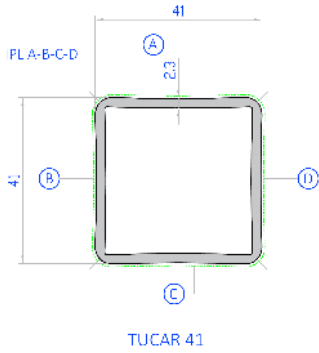

TUCAR41

Finishes	Plain colour	☒	Available in straight lengths	☒
	Serigraphy	☐	Available on rolls	☐
	Transfer film	☐		
	Mylar metal film	☐		
	Alu wrapping	☐	Accessories available	☐