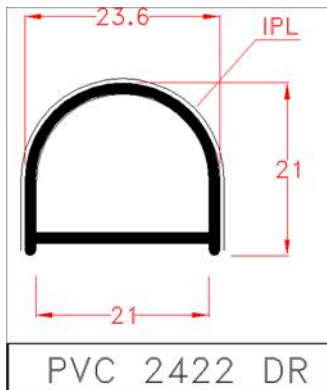

PVC2422DR

Finishes	Plain colour	☒	Available in straight lengths	☒	
	Serigraphy	☐	Available on rolls	☐	
	Transfer film	☒			
	Mylar metal film	☐			
	Alu wrapping	☒	Accessories available	☒