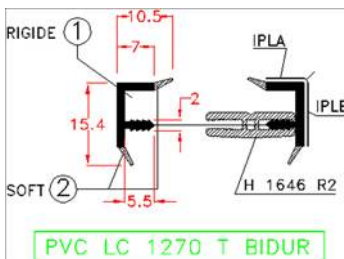

PVC LC1270T BIDUR

Finishes	Plain colour	☒	Available in straight lengths	☒
	Serigraphy	☐	Available on rolls	☐
	Transfer film	☐		
	Mylar metal film	☐		
	Alu wrapping	☐	Accessories available	☐