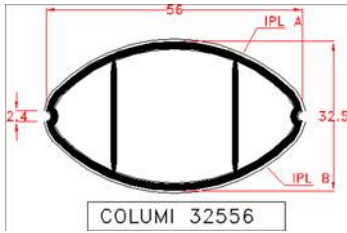

COLUMI32556

Finishes	Plain colour	☒	Available in straight lengths	☒	
	Serigraphy	☐	Available on rolls	☐	
	Transfer film	☒			
	Mylar metal film	☐			
	Alu wrapping	☐	Accessories available	☐