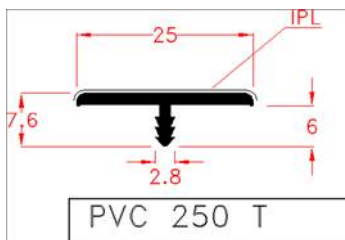

PVC250T

Finishes	Plain colour	☒	Available in straight lengths	☒	
	Serigraphy	☒	Available on rolls	☒	
	Transfer film	☒			
	Mylar metal film	☐			
	Alu wrapping	☒	Accessories available	☐