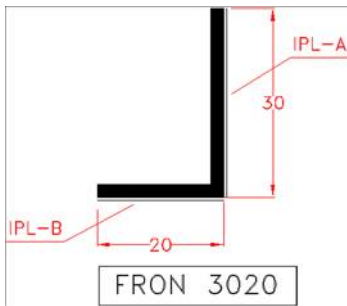

FRON3020

Finishes	Plain colour	☒	Available in straight lengths	☒
	Serigraphy	☒	Available on rolls	☐
	Transfer film	☒		
	Mylar metal film	☐		
	Alu wrapping	☒	Accessories available	☐