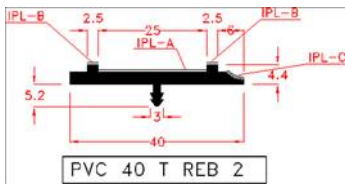

PVC40T REB2

Finishes	Plain colour	☒	Available in straight lengths	☒	
	Serigraphy	☐	Available on rolls	☐	
	Transfer film	☒			
	Mylar metal film	☐			
	Alu wrapping	☐	Accessories available	☐