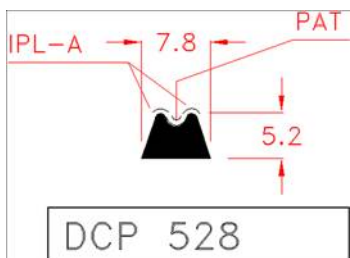

DCP528

Finishes	Plain colour	☒	Available in straight lengths	☒	
	Serigraphy	☐	Available on rolls	☐	
	Transfer film	☒			
	Mylar metal film	☐			
	Alu wrapping	☐	Accessories available	☐