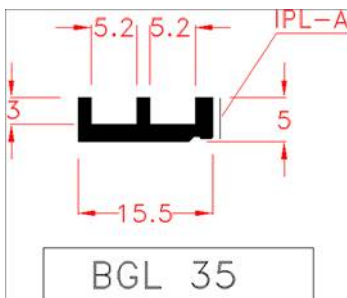

BGL35

Finishes	Plain colour	☒	Available in straight lengths	☒	
	Serigraphy	☐	Available on rolls	☐	
	Transfer film	☒			
	Mylar metal film	☐			
	Alu wrapping	☐	Accessories available	☐