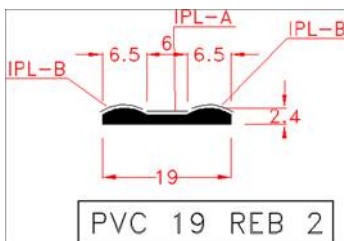

PVC19REB2

Finishes	Plain colour	☒	Available in straight lengths	☒	
	Serigraphy	☐	Available on rolls	☐	
	Transfer film	☒			
	Mylar metal film	☒			
	Alu wrapping	☐	Accessories available	☒