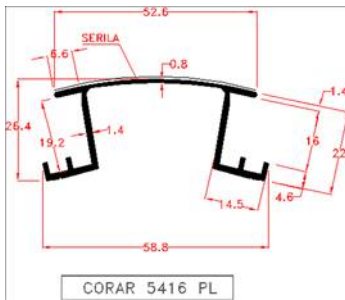

CORAR5416 PL

Finishes	Plain colour	☒	Available in straight lengths	☒
	Serigraphy	☒	Available on rolls	☐
	Transfer film	☒		
	Mylar metal film	☐		
	Alu wrapping	☐	Accessories available	☐