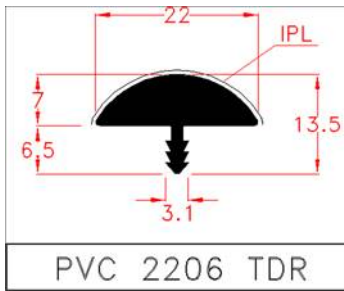

PVC2206TDR

Finishes	Plain colour	☒	Available in straight lengths	☒	
	Serigraphy	☐	Available on rolls	☐	
	Transfer film	☒			
	Mylar metal film	☒			
	Alu wrapping	☐	Accessories available	☐