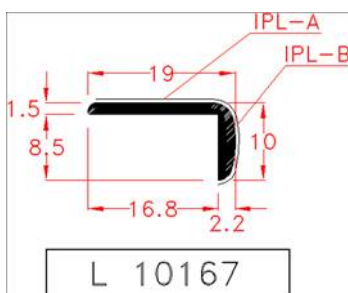

L10167

Finishes	Plain colour	☒	Available in straight lengths	☒	
	Serigraphy	☐	Available on rolls	☐	
	Transfer film	☒			
	Mylar metal film	☐			
	Alu wrapping	☐	Accessories available	☐