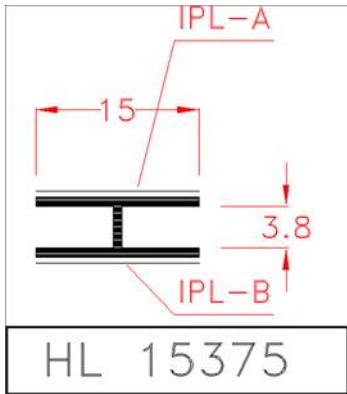

HL15375

Finishes	Plain colour	☒	Available in straight lengths	☒	
	Serigraphy	☐	Available on rolls	☐	
	Transfer film	☒			
	Mylar metal film	☐			
	Alu wrapping	☐	Accessories available	☐