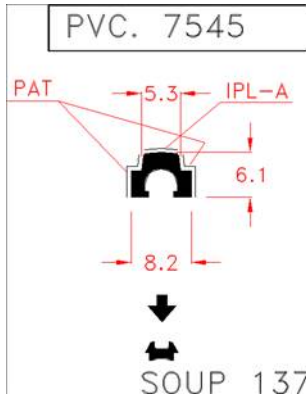

PVC7545

Finishes	Plain colour	☒	Available in straight lengths	☒
	Serigraphy	☐	Available on rolls	☐
	Transfer film	☒		
	Mylar metal film	☐		
	Alu wrapping	☐	Accessories available	☒