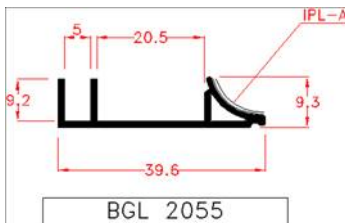

BGL2055

Finishes	Plain colour	☒	Available in straight lengths	☒
	Serigraphy	☐	Available on rolls	☐
	Transfer film	☒		
	Mylar metal film	☐		
	Alu wrapping	☒	Accessories available	☐