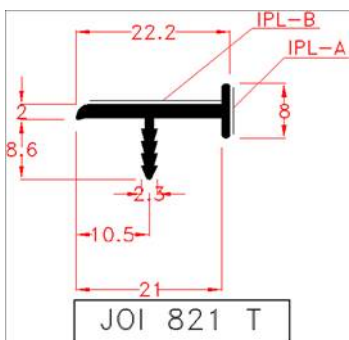

JOI821T

Finishes	Plain colour	☒	Available in straight lengths	☒	
	Serigraphy	☐	Available on rolls	☐	
	Transfer film	☒			
	Mylar metal film	☐			
	Alu wrapping	☐	Accessories available	☐