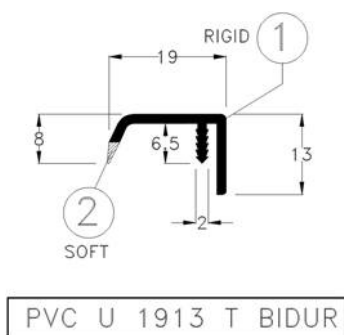

PVC U1913T BIDUR

Finishes	Plain colour	☒	Available in straight lengths	☒	
	Serigraphy	☐	Available on rolls	☐	
	Transfer film	☐			
	Mylar metal film	☐			
	Alu wrapping	☐	Accessories available	☐