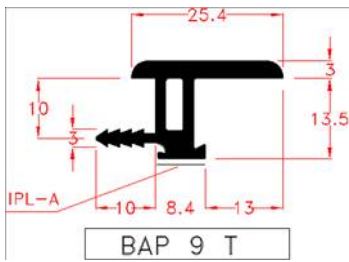

BAP9T

Finishes	Plain colour	☒	Available in straight lengths	☒
	Serigraphy	☐	Available on rolls	☐
	Transfer film	☒		
	Mylar metal film	☐		
	Alu wrapping	☒	Accessories available	☐