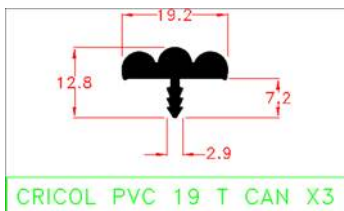

CRICOL PVC19T CANX3

Finishes	Plain colour	☒	Available in straight lengths	☐
	Serigraphy	☐	Available on rolls	☒
	Transfer film	☐		
	Mylar metal film	☐		
	Alu wrapping	☐	Accessories available	☐