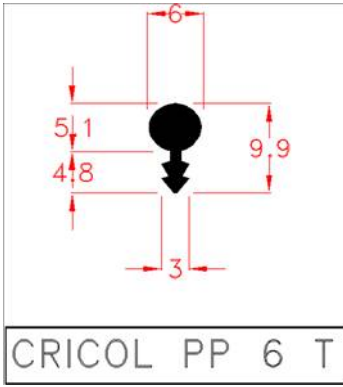

PROPOR PP6T

Finishes	Plain colour	☒	Available in straight lengths	☒
	Serigraphy	☐	Available on rolls	☐
	Transfer film	☐		
	Mylar metal film	☐		
	Alu wrapping	☐	Accessories available	☐