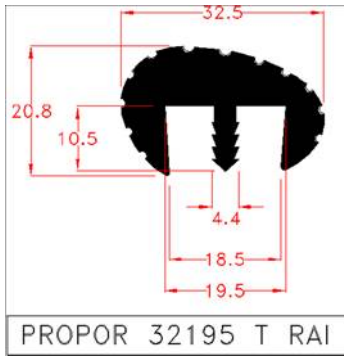

PROPOR32195T RAI

Finishes	Plain colour	☒	Available in straight lengths	☒
	Serigraphy	☐	Available on rolls	☒
	Transfer film	☐		
	Mylar metal film	☐		
	Alu wrapping	☐	Accessories available	☐