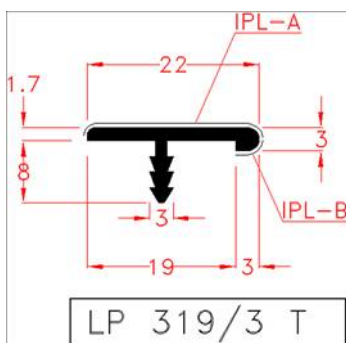

LP319/3T

Finishes	Plain colour	☒	Available in straight lengths	☒	
	Serigraphy	☒	Available on rolls	☐	
	Transfer film	☒			
	Mylar metal film	☐			
	Alu wrapping	☐	Accessories available	☐