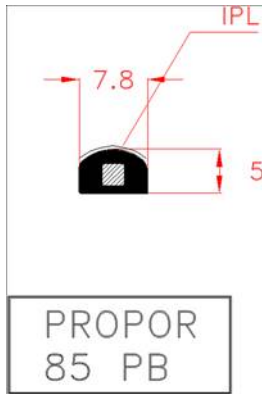

PROPOR85PB

Finishes	Plain colour	☒	Available in straight lengths	☒
	Serigraphy	☐	Available on rolls	☐
	Transfer film	☒		
	Mylar metal film	☐		
	Alu wrapping	☐	Accessories available	☐