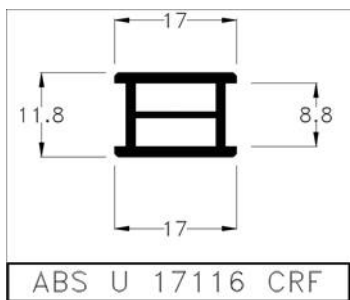

ABS U17116 CRF

Finishes	Plain colour	☒	Available in straight lengths	☒
	Serigraphy	☐	Available on rolls	☐
	Transfer film	☐		
	Mylar metal film	☐		
	Alu wrapping	☐	Accessories available	☐