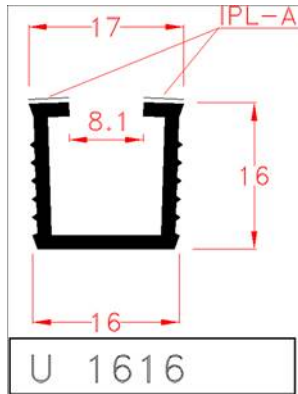

U1616

Finishes	Plain colour	☒	Available in straight lengths	☒	
	Serigraphy	☐	Available on rolls	☐	
	Transfer film	☒			
	Mylar metal film	☐			
	Alu wrapping	☐	Accessories available	☒