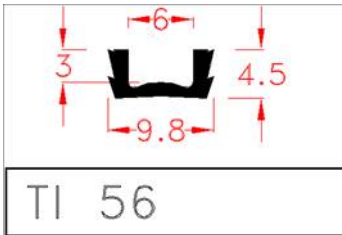

TI 56

ABS TI56

Finishes	Plain colour	☒	Available in straight lengths	☒
	Serigraphy	☐	Available on rolls	☐
	Transfer film	☐		
	Mylar metal film	☐		
	Alu wrapping	☐	Accessories available	☐