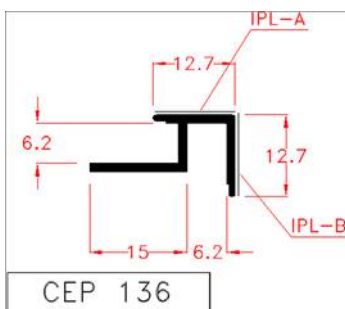

CEP136

Finishes	Plain colour	☒	Available in straight lengths	☒	
	Serigraphy	☐	Available on rolls	☐	
	Transfer film	☒			
	Mylar metal film	☐			
	Alu wrapping	☒	Accessories available	☐