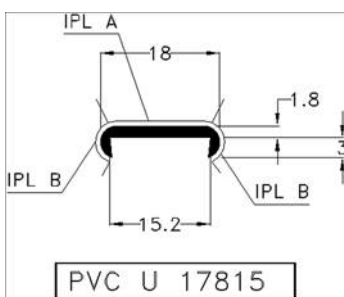

PVC U17815

Finishes	Plain colour	☒	Available in straight lengths	☒
	Serigraphy	☐	Available on rolls	☐
	Transfer film	☐		
	Mylar metal film	☐		
	Alu wrapping	☐	Accessories available	☐