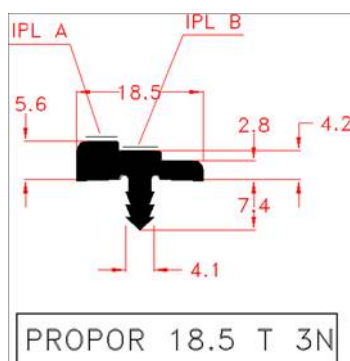

PROPOR18,5T3N

Finishes	Plain colour	☒	Available in straight lengths	☒
	Serigraphy	☐	Available on rolls	☒
	Transfer film	☒		
	Mylar metal film	☒		
	Alu wrapping	☐	Accessories available	☐