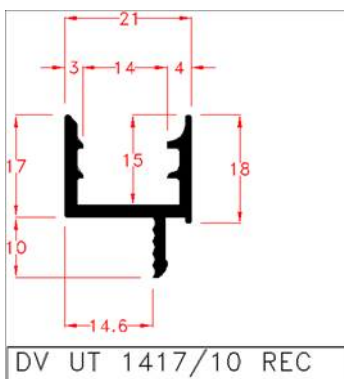

DVUT1417/10REC

Finishes	Plain colour	☒	Available in straight lengths	☒
	Serigraphy	☐	Available on rolls	☐
	Transfer film	☐		
	Mylar metal film	☐		
	Alu wrapping	☐	Accessories available	☐