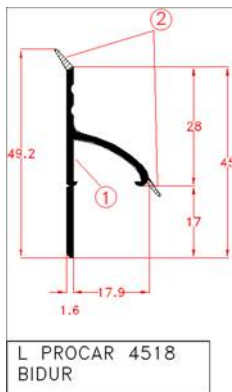

L PROCAR4518BIDUR

Finishes	Plain colour	☒	Available in straight lengths	☒	
	Serigraphy	☐	Available on rolls	☐	
	Transfer film	☐			
	Mylar metal film	☐			
	Alu wrapping	☐	Accessories available	☒