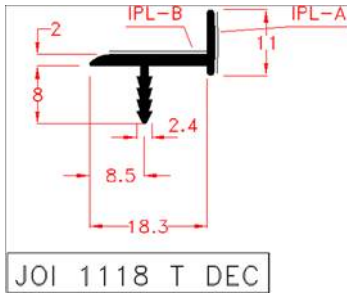

JOI1118T DEC

Finishes	Plain colour	☒	Available in straight lengths	☒	
	Serigraphy	☐	Available on rolls	☐	
	Transfer film	☒			
	Mylar metal film	☐			
	Alu wrapping	☒	Accessories available	☐