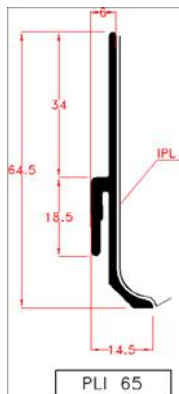

PLI65

Finishes	Plain colour	☒	Available in straight lengths	☒	
	Serigraphy	☐	Available on rolls	☐	
	Transfer film	☐			
	Mylar metal film	☐			
	Alu wrapping	☐	Accessories available	☐