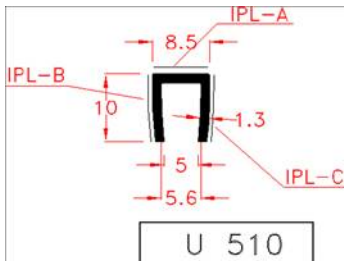

U510

Finishes	Plain colour	☒	Available in straight lengths	☒	
	Serigraphy	☐	Available on rolls	☐	
	Transfer film	☒			
	Mylar metal film	☐			
	Alu wrapping	☐	Accessories available	☐