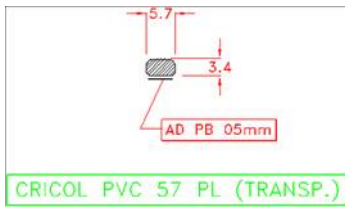

CRICOL PVC57PL

Finishes	Plain colour	☒	Available in straight lengths	☒	
	Serigraphy	☐	Available on rolls	☐	
	Transfer film	☐			
	Mylar metal film	☐			
	Alu wrapping	☐	Accessories available	☐