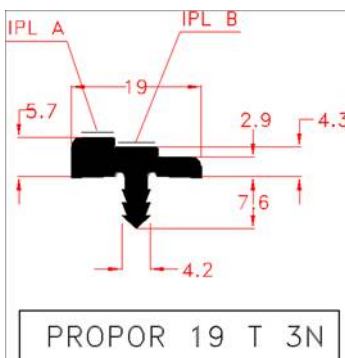

PROPOR19T3N

Finishes	Plain colour	☒	Available in straight lengths	☒
	Serigraphy	☐	Available on rolls	☒
	Transfer film	☒		
	Mylar metal film	☒		
	Alu wrapping	☐	Accessories available	☐