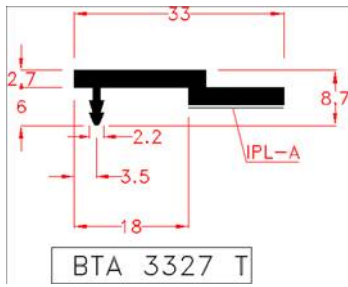

BTA3327T

Finishes	Plain colour	☒	Available in straight lengths	☒	
	Serigraphy	☐	Available on rolls	☐	
	Transfer film	☒			
	Mylar metal film	☐			
	Alu wrapping	☐	Accessories available	☐