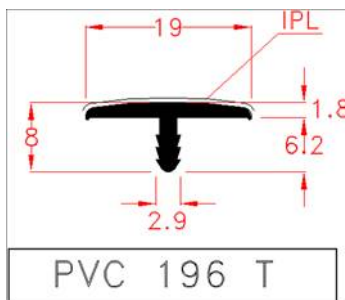

PVC196T

Finishes	Plain colour	☒	Available in straight lengths	☒
	Serigraphy	☒	Available on rolls	☒
	Transfer film	☒		
	Mylar metal film	☐		
	Alu wrapping	☒	Accessories available	☐