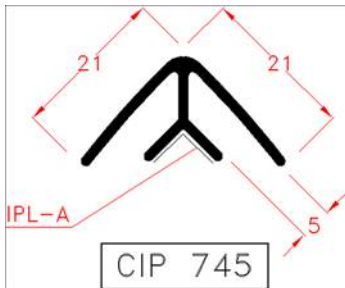

CIP745

Finishes	Plain colour	☒	Available in straight lengths	☒	
	Serigraphy	☐	Available on rolls	☐	
	Transfer film	☒			
	Mylar metal film	☐			
	Alu wrapping	☒	Accessories available	☐