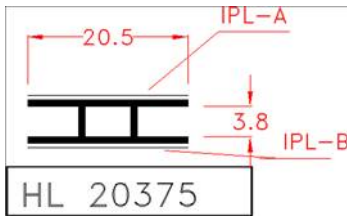

HL20375

Finishes	Plain colour	☒	Available in straight lengths	☒	
	Serigraphy	☐	Available on rolls	☐	
	Transfer film	☒			
	Mylar metal film	☐			
	Alu wrapping	☐	Accessories available	☐