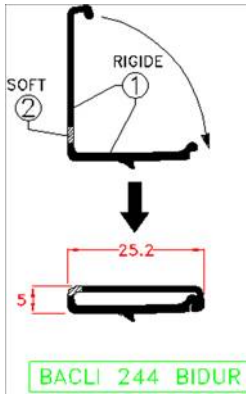

BACLI244 BIDUR

Finishes	Plain colour	☒	Available in straight lengths	☒	
	Serigraphy	☐	Available on rolls	☐	
	Transfer film	☐			
	Mylar metal film	☐			
	Alu wrapping	☐	Accessories available	☐