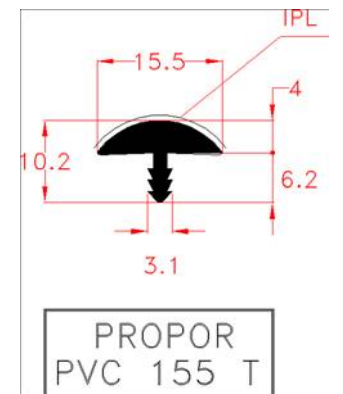

PROPOR PVC155T

Finishes	Plain colour	☒	Available in straight lengths	☒
	Serigraphy	☒	Available on rolls	☒
	Transfer film	☐		
	Mylar metal film	☒		
	Alu wrapping	☐	Accessories available	☐