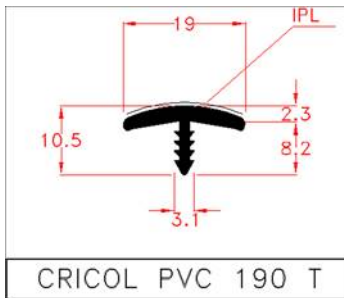

CRICOL PVC190T

Finishes	Plain colour	☒	Available in straight lengths	☒
	Serigraphy	☒	Available on rolls	☒
	Transfer film	☒		
	Mylar metal film	☒		
	Alu wrapping	☐	Accessories available	☐