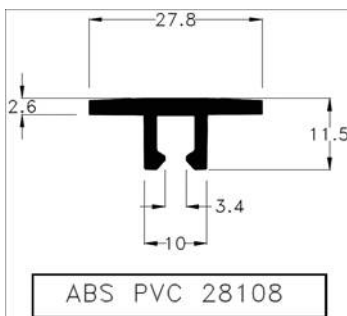

ABS PVC28108

Finishes	Plain colour	☒	Available in straight lengths	☒
	Serigraphy	☐	Available on rolls	☐
	Transfer film	☐		
	Mylar metal film	☐		
	Alu wrapping	☐	Accessories available	☐