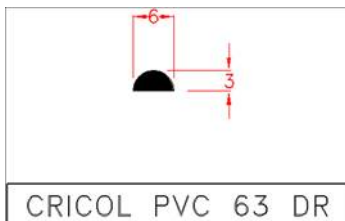

PROPOR PVC63DR

Finishes	Plain colour	☒	Available in straight lengths	☒	
	Serigraphy	☐	Available on rolls	☐	
	Transfer film	☐			
	Mylar metal film	☐			
	Alu wrapping	☐	Accessories available	☐