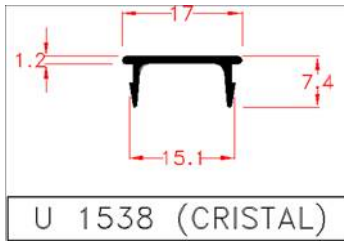

U1538

Finishes	Plain colour	☒	Available in straight lengths	☒	
	Serigraphy	☐	Available on rolls	☐	
	Transfer film	☒			
	Mylar metal film	☐			
	Alu wrapping	☒	Accessories available	☐