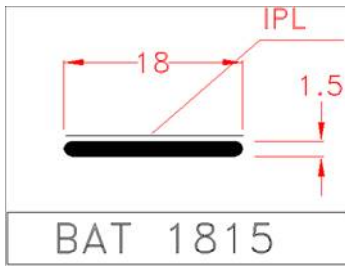

BAT1815

Finishes	Plain colour	☒	Available in straight lengths	☒	
	Serigraphy	☐	Available on rolls	☒	
	Transfer film	☒			
	Mylar metal film	☐			
	Alu wrapping	☐	Accessories available	☐