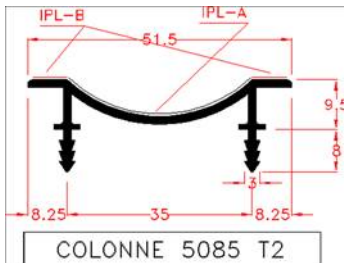

COLONNE5085T2

Finishes	Plain colour	☒	Available in straight lengths	☒	
	Serigraphy	☐	Available on rolls	☐	
	Transfer film	☒			
	Mylar metal film	☐			
	Alu wrapping	☒	Accessories available	☐