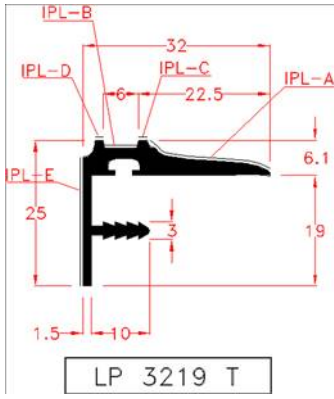

LP3219T

Finishes	Plain colour	☒	Available in straight lengths	☒
	Serigraphy	☐	Available on rolls	☐
	Transfer film	☒		
	Mylar metal film	☐		
	Alu wrapping	☐	Accessories available	☐