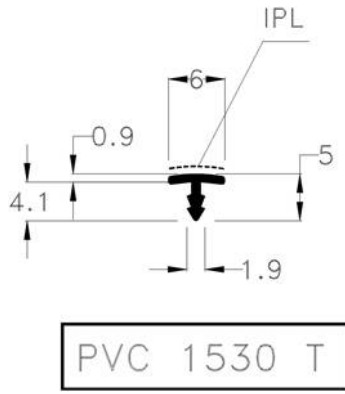

PVC1530T

Finishes	Plain colour	☒	Available in straight lengths	☒	
	Serigraphy	☐	Available on rolls	☐	
	Transfer film	☐			
	Mylar metal film	☒			
	Alu wrapping	☒	Accessories available	☐