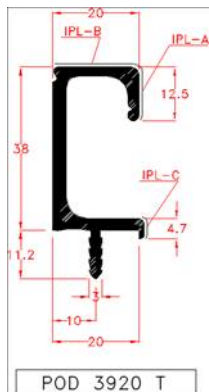

POD3920T

Finishes	Plain colour	☒	Available in straight lengths	☒	
	Serigraphy	☐	Available on rolls	☐	
	Transfer film	☒			
	Mylar metal film	☐			
	Alu wrapping	☒	Accessories available	☐