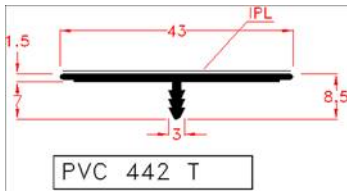

PVC442T

Finishes	Plain colour	☒	Available in straight lengths	☒
	Serigraphy	☐	Available on rolls	☐
	Transfer film	☒		
	Mylar metal film	☐		
	Alu wrapping	☒	Accessories available	☐