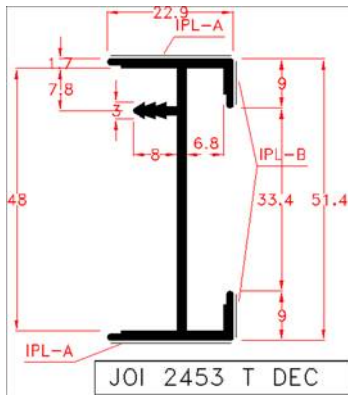

JOI2453T DEC

Finishes	Plain colour	☒	Available in straight lengths	☒	
	Serigraphy	☐	Available on rolls	☐	
	Transfer film	☒			
	Mylar metal film	☐			
	Alu wrapping	☒	Accessories available	☐