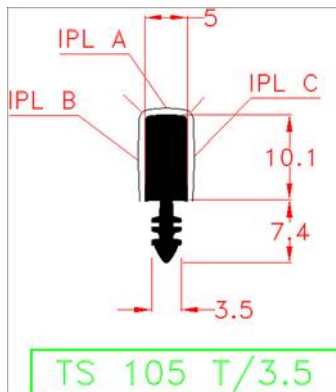

TS105T/3.5

Finishes	Plain colour	☒	Available in straight lengths	☒
	Serigraphy	☐	Available on rolls	☐
	Transfer film	☒		
	Mylar metal film	☐		
	Alu wrapping	☐	Accessories available	☐