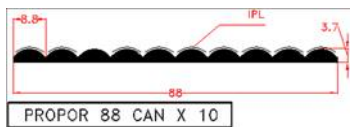

PROPOR88CANX10

Finishes	Plain colour	☒	Available in straight lengths	☒
	Serigraphy	☐	Available on rolls	☒
	Transfer film	☒		
	Mylar metal film	☐		
	Alu wrapping	☐	Accessories available	☐