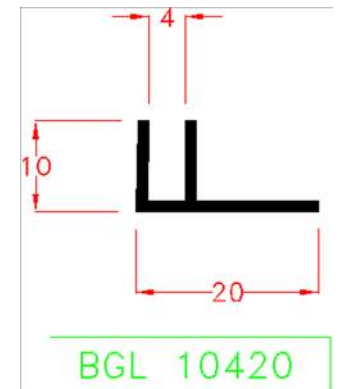

BGL10420

Finishes	Plain colour	☒	Available in straight lengths	☒	
	Serigraphy	☐	Available on rolls	☐	
	Transfer film	☐			
	Mylar metal film	☐			
	Alu wrapping	☐	Accessories available	☐