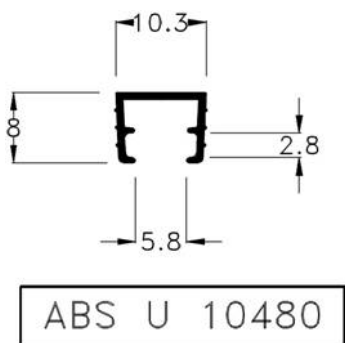

ABS U10480

Finishes	Plain colour	☒	Available in straight lengths	☒
	Serigraphy	☐	Available on rolls	☐
	Transfer film	☐		
	Mylar metal film	☐		
	Alu wrapping	☐	Accessories available	☐