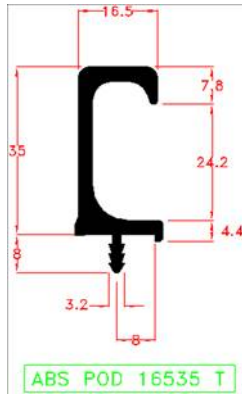

ABS POD16535T

Finishes	Plain colour	☒	Available in straight lengths	☒	
	Serigraphy	☐	Available on rolls	☐	
	Transfer film	☐			
	Mylar metal film	☐			
	Alu wrapping	☐	Accessories available	☐