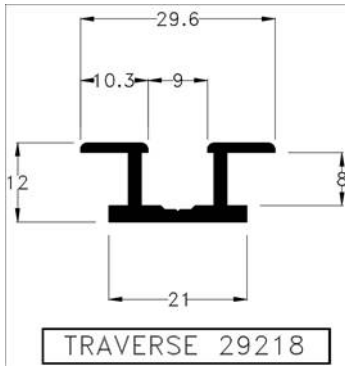

TRAVERSE29218

Finishes	Plain colour	☐	Available in straight lengths	☒
	Serigraphy	☐	Available on rolls	☐
	Transfer film	☒		
	Mylar metal film	☐		
	Alu wrapping	☐	Accessories available	☐