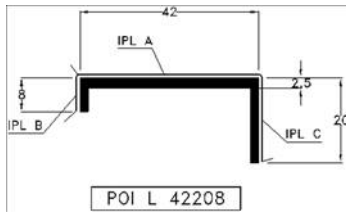

POI L42208

Finishes	Plain colour	☐	Available in straight lengths	☒	
	Serigraphy	☐	Available on rolls	☐	
	Transfer film	☒			
	Mylar metal film	☐			
	Alu wrapping	☐	Accessories available	☐