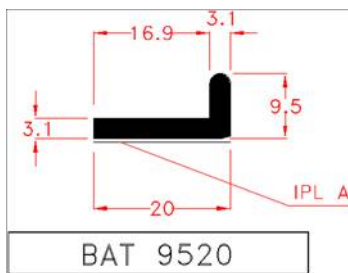

BAT9520

Finishes	Plain colour	☒	Available in straight lengths	☒
	Serigraphy	☐	Available on rolls	☐
	Transfer film	☒		
	Mylar metal film	☐		
	Alu wrapping	☐	Accessories available	☐