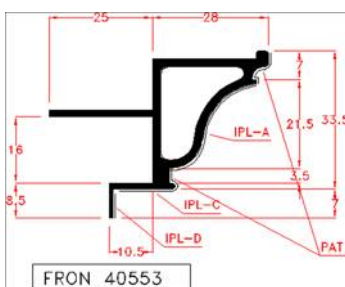

FRON40553

Finishes	Plain colour	☒	Available in straight lengths	☒
	Serigraphy	☐	Available on rolls	☐
	Transfer film	☒		
	Mylar metal film	☐		
	Alu wrapping	☐	Accessories available	☒