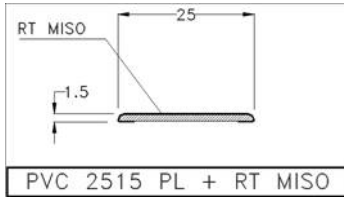

PVC2515 PL

Finishes	Plain colour	☐	Available in straight lengths	☒
	Serigraphy	☐	Available on rolls	☐
	Transfer film	☐		
	Mylar metal film	☒		
	Alu wrapping	☐	Accessories available	☐