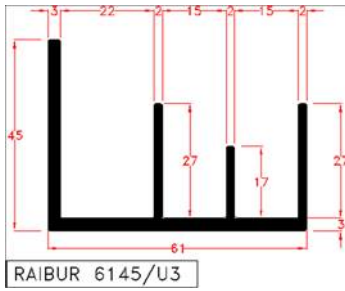

RAIBUR6145/U3

Finishes	Plain colour	☒	Available in straight lengths	☒	
	Serigraphy	☐	Available on rolls	☐	
	Transfer film	☐			
	Mylar metal film	☐			
	Alu wrapping	☐	Accessories available	☐