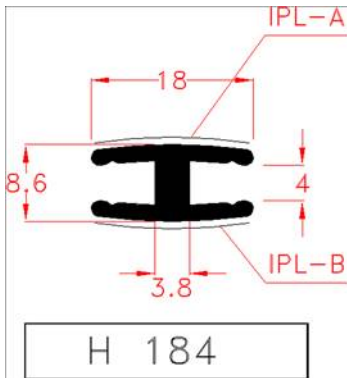

H184

Finishes	Plain colour	☒	Available in straight lengths	☒
	Serigraphy	☐	Available on rolls	☐
	Transfer film	☒		
	Mylar metal film	☐		
	Alu wrapping	☐	Accessories available	☐