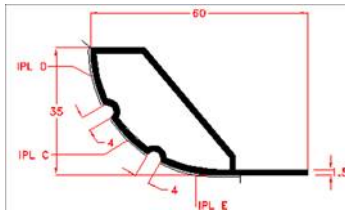

FRON35600V

Finishes	Plain colour	☒	Available in straight lengths	☒
	Serigraphy	☐	Available on rolls	☐
	Transfer film	☒		
	Mylar metal film	☐		
	Alu wrapping	☐	Accessories available	☐