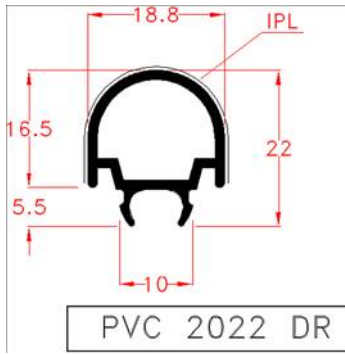

PVC2022DR

Finishes	Plain colour	☒	Available in straight lengths	☒
	Serigraphy	☐	Available on rolls	☐
	Transfer film	☒		
	Mylar metal film	☐		
	Alu wrapping	☒	Accessories available	☒