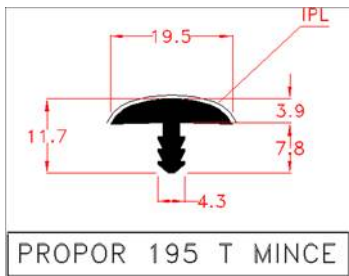

PROPOR195T MINCE

Finishes	Plain colour	☒	Available in straight lengths	☒
	Serigraphy	☒	Available on rolls	☒
	Transfer film	☒		
	Mylar metal film	☒		
	Alu wrapping	☐	Accessories available	☐