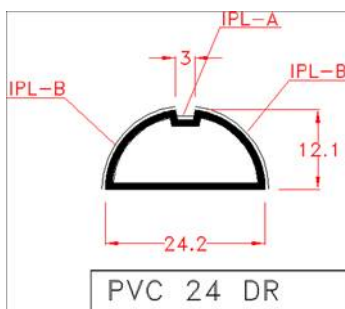

PVC24DR

Finishes	Plain colour	☒	Available in straight lengths	☒
	Serigraphy	☐	Available on rolls	☐
	Transfer film	☒		
	Mylar metal film	☐		
	Alu wrapping	☐	Accessories available	☒