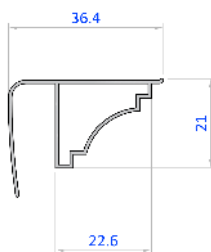

FRON3527FRI

Finishes	Plain colour	☒	Available in straight lengths	☒
	Serigraphy	☐	Available on rolls	☐
	Transfer film	☐		
	Mylar metal film	☐		
	Alu wrapping	☐	Accessories available	☐