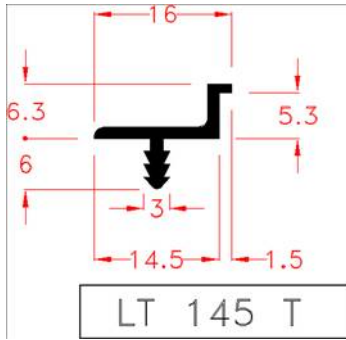

LT145T

Finishes	Plain colour	☒	Available in straight lengths	☒
	Serigraphy	☐	Available on rolls	☐
	Transfer film	☐		
	Mylar metal film	☐		
	Alu wrapping	☐	Accessories available	☐