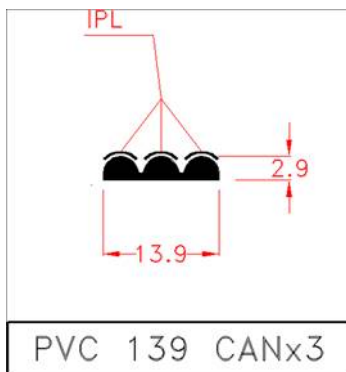

PVC139CANX3

Finishes	Plain colour	☒	Available in straight lengths	☒	
	Serigraphy	☐	Available on rolls	☐	
	Transfer film	☒			
	Mylar metal film	☐			
	Alu wrapping	☐	Accessories available	☐