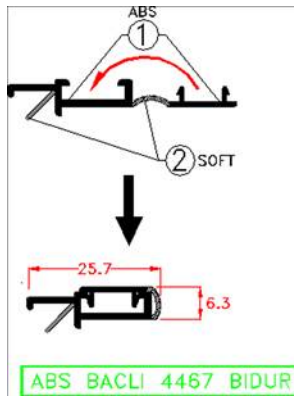

ABS BACLI4467 BIDUR

Finishes	Plain colour	☒	Available in straight lengths	☒	
	Serigraphy	☐	Available on rolls	☐	
	Transfer film	☐			
	Mylar metal film	☐			
	Alu wrapping	☐	Accessories available	☐