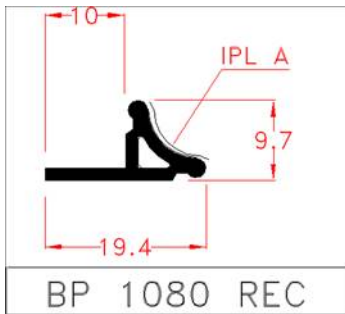

BP1080REC

Finishes	Plain colour	☒	Available in straight lengths	☒	
	Serigraphy	☐	Available on rolls	☐	
	Transfer film	☒			
	Mylar metal film	☐			
	Alu wrapping	☒	Accessories available	☐