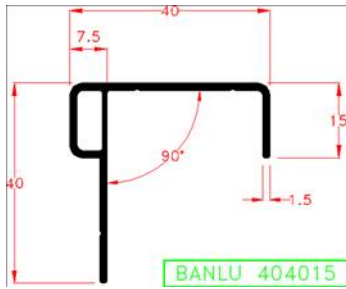

BANLU404015+NU

Finishes	Plain colour	☒	Available in straight lengths	☒
	Serigraphy	☐	Available on rolls	☐
	Transfer film	☐		
	Mylar metal film	☐		
	Alu wrapping	☐	Accessories available	☐