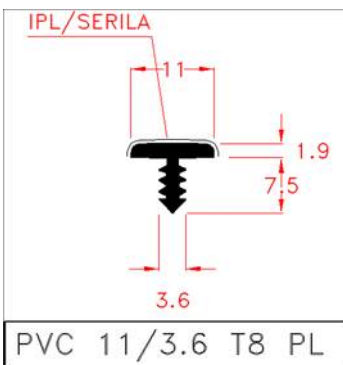

PVC 11/3.6 T8 PL

PVC11/3.6 T8 PL

Finishes	Plain colour	☐	Available in straight lengths	☒
	Serigraphy	☒	Available on rolls	☐
	Transfer film	☒		
	Mylar metal film	☐		
	Alu wrapping	☐	Accessories available	☐