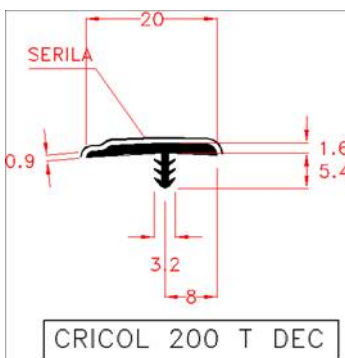

PROPOR CRICOL200T DEC

Finishes	Plain colour	☒	Available in straight lengths	☒	
	Serigraphy	☐	Available on rolls	☒	
	Transfer film	☐			
	Mylar metal film	☐			
	Alu wrapping	☐	Accessories available	☐