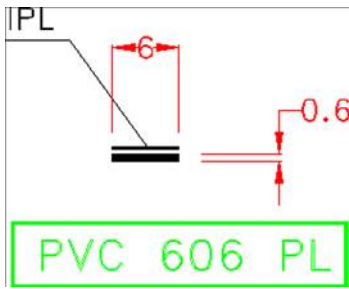

ABS PVC606PL

Finishes	Plain colour	☒	Available in straight lengths	☒
	Serigraphy	☒	Available on rolls	☐
	Transfer film	☐		
	Mylar metal film	☐		
	Alu wrapping	☐	Accessories available	☐