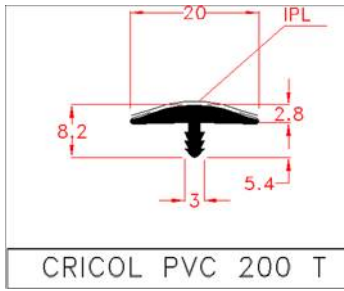

CRICOL PVC200T

Finishes	Plain colour	☒	Available in straight lengths	☒	
	Serigraphy	☐	Available on rolls	☒	
	Transfer film	☒			
	Mylar metal film	☒			
	Alu wrapping	☐	Accessories available	☐