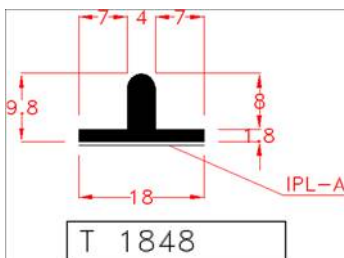

T1848

Finishes	Plain colour	☒	Available in straight lengths	☒	
	Serigraphy	☐	Available on rolls	☐	
	Transfer film	☒			
	Mylar metal film	☐			
	Alu wrapping	☐	Accessories available	☐