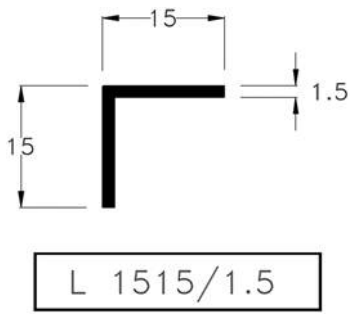

L1515/1.5

Finishes	Plain colour	☒	Available in straight lengths	☒	
	Serigraphy	☒	Available on rolls	☐	
	Transfer film	☐			
	Mylar metal film	☐			
	Alu wrapping	☐	Accessories available	☐