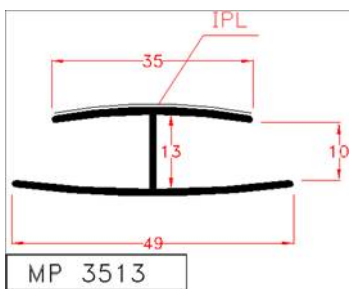

MP3513

Finishes	Plain colour	☒	Available in straight lengths	☒
	Serigraphy	☐	Available on rolls	☐
	Transfer film	☒		
	Mylar metal film	☐		
	Alu wrapping	☐	Accessories available	☐