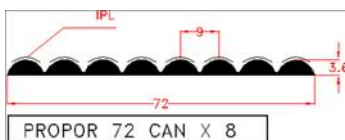

PROPOR72CANX8

Finishes	Plain colour	☒	Available in straight lengths	☒
	Serigraphy	☐	Available on rolls	☒
	Transfer film	☒		
	Mylar metal film	☐		
	Alu wrapping	☐	Accessories available	☐