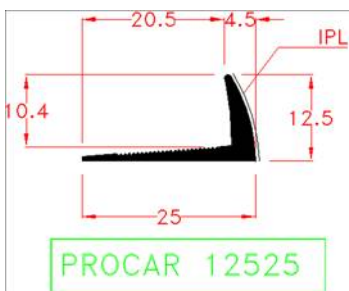

PROCAR12525

Finishes	Plain colour	☒	Available in straight lengths	☒	
	Serigraphy	☐	Available on rolls	☐	
	Transfer film	☒			
	Mylar metal film	☐			
	Alu wrapping	☐	Accessories available	☐