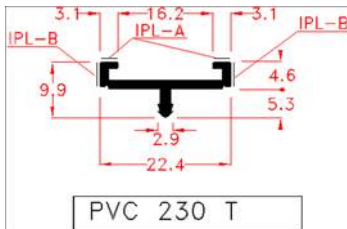

PVC230T

Finishes	Plain colour	☒	Available in straight lengths	☒
	Serigraphy	☐	Available on rolls	☐
	Transfer film	☒		
	Mylar metal film	☐		
	Alu wrapping	☒	Accessories available	☒