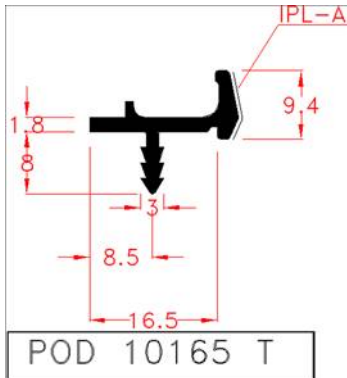

POD10165T

Finishes	Plain colour	☒	Available in straight lengths	☒	
	Serigraphy	☐	Available on rolls	☐	
	Transfer film	☒			
	Mylar metal film	☐			
	Alu wrapping	☒	Accessories available	☐