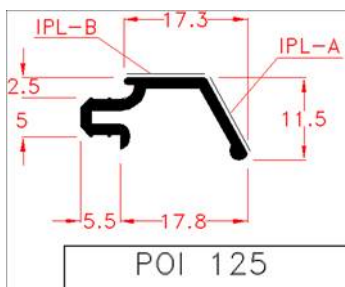

POI125

Finishes	Plain colour	☒	Available in straight lengths	☒
	Serigraphy	☐	Available on rolls	☐
	Transfer film	☒		
	Mylar metal film	☐		
	Alu wrapping	☒	Accessories available	☐