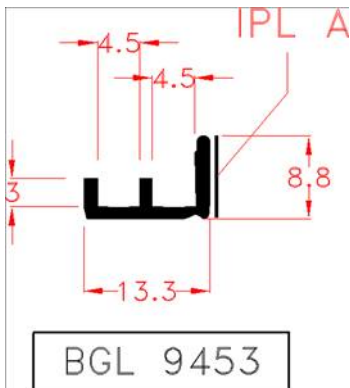

BGL9453

Finishes	Plain colour	☒	Available in straight lengths	☒
	Serigraphy	☐	Available on rolls	☐
	Transfer film	☐		
	Mylar metal film	☐		
	Alu wrapping	☐	Accessories available	☐