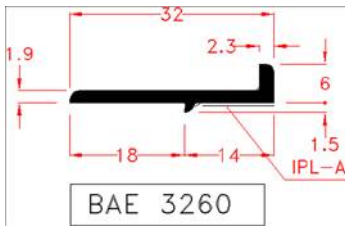

BAE3260

Finishes	Plain colour	☒	Available in straight lengths	☒	
	Serigraphy	☐	Available on rolls	☐	
	Transfer film	☒			
	Mylar metal film	☐			
	Alu wrapping	☐	Accessories available	☐