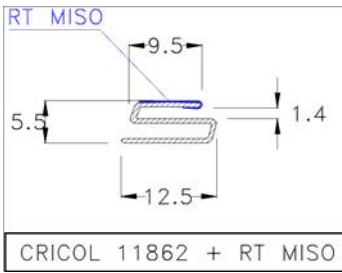

CRICOL11862

Finishes	Plain colour	☒	Available in straight lengths	☒
	Serigraphy	☐	Available on rolls	☐
	Transfer film	☐		
	Mylar metal film	☐		
	Alu wrapping	☐	Accessories available	☐