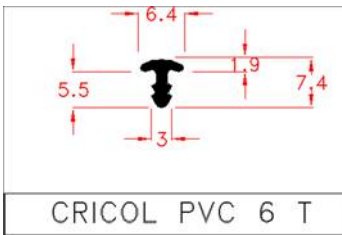

CRICOL PVC6T

Finishes	Plain colour	☒	Available in straight lengths	☒	
	Serigraphy	☐	Available on rolls	☒	
	Transfer film	☐			
	Mylar metal film	☒			
	Alu wrapping	☐	Accessories available	☐