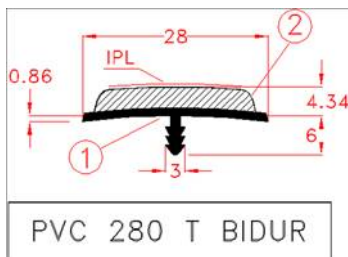

PVC280T BIDUR

Finishes	Plain colour	☒	Available in straight lengths	☒	
	Serigraphy	☐	Available on rolls	☒	
	Transfer film	☒			
	Mylar metal film	☐			
	Alu wrapping	☐	Accessories available	☐