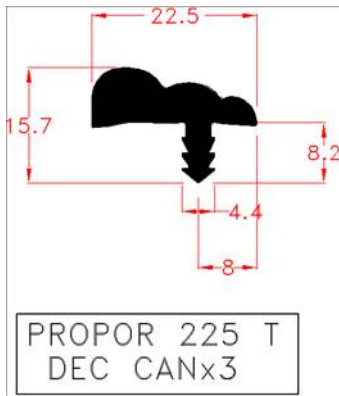

PROPOR225T DEC CANX3

Finishes	Plain colour	☒	Available in straight lengths	☒
	Serigraphy	☒	Available on rolls	☒
	Transfer film	☐		
	Mylar metal film	☐		
	Alu wrapping	☐	Accessories available	☐