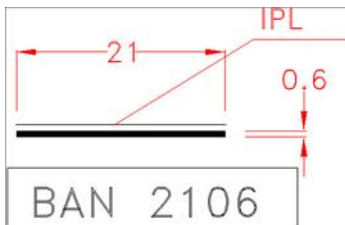

BAN2106+MISO+PR+AD62932

Finishes	Plain colour	☒	Available in straight lengths	☒
	Serigraphy	☐	Available on rolls	☐
	Transfer film	☐		
	Mylar metal film	☐		
	Alu wrapping	☐	Accessories available	☐