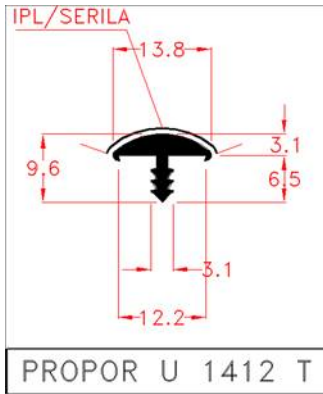

PROPOR U1412/2.5

Finishes	Plain colour	☒	Available in straight lengths	☐
	Serigraphy	☐	Available on rolls	☒
	Transfer film	☐		
	Mylar metal film	☐		
	Alu wrapping	☐	Accessories available	☐

PROPOR U 1412 T

PROPOR U1412T

Finishes	Plain colour	☒	Available in straight lengths	☒
	Serigraphy	☐	Available on rolls	☒
	Transfer film	☒		
	Mylar metal film	☐		
	Alu wrapping	☐	Accessories available	☐