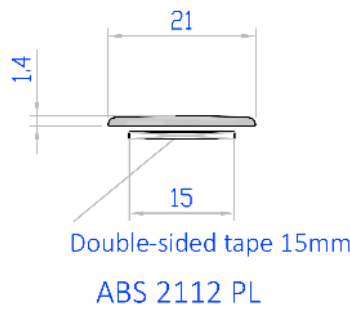

ABS PVC2112 PL

Finishes	Plain colour	☒	Available in straight lengths	☒	
	Serigraphy	☐	Available on rolls	☐	
	Transfer film	☐			
	Mylar metal film	☐			
	Alu wrapping	☐	Accessories available	☐