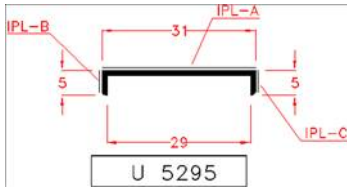

U5295

Finishes	Plain colour	☒	Available in straight lengths	☒	
	Serigraphy	☐	Available on rolls	☐	
	Transfer film	☒			
	Mylar metal film	☐			
	Alu wrapping	☐	Accessories available	☐