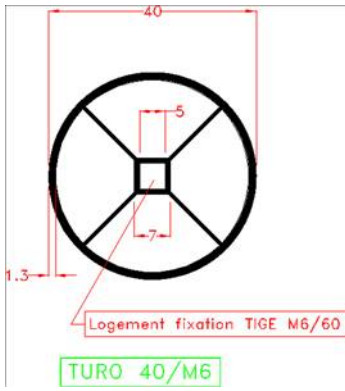

TURO40M6

Finishes	Plain colour	☒	Available in straight lengths	☒
	Serigraphy	☐	Available on rolls	☐
	Transfer film	☒		
	Mylar metal film	☐		
	Alu wrapping	☐	Accessories available	☐