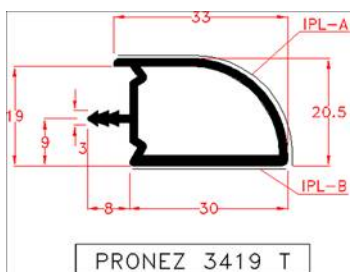

PRONEZ3419T

Finishes	Plain colour	☒	Available in straight lengths	☒
	Serigraphy	☐	Available on rolls	☐
	Transfer film	☒		
	Mylar metal film	☐		
	Alu wrapping	☒	Accessories available	☒