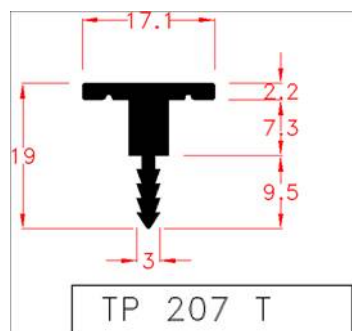

TP207T

Finishes	Plain colour	☒	Available in straight lengths	☒	
	Serigraphy	☐	Available on rolls	☐	
	Transfer film	☐			
	Mylar metal film	☐			
	Alu wrapping	☐	Accessories available	☐