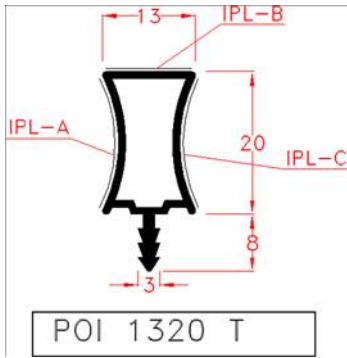

POI1320T

Finishes	Plain colour	☒	Available in straight lengths	☒	
	Serigraphy	☐	Available on rolls	☐	
	Transfer film	☒			
	Mylar metal film	☐			
	Alu wrapping	☒	Accessories available	☒