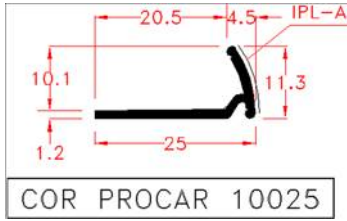

COR PROCAR10025PER15CIRC

Finishes	Plain colour	☒	Available in straight lengths	☒	
	Serigraphy	☐	Available on rolls	☐	
	Transfer film	☒			
	Mylar metal film	☐			
	Alu wrapping	☒	Accessories available	☐