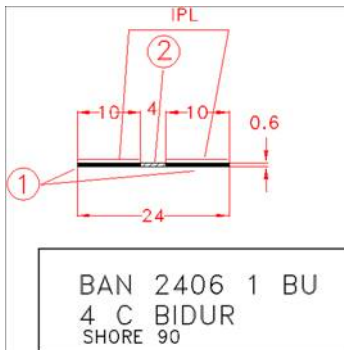

BAN2406 1BU4C BIDUR

Finishes	Plain colour	☒	Available in straight lengths	☐	
	Serigraphy	☐	Available on rolls	☒	
	Transfer film	☒			
	Mylar metal film	☐			
	Alu wrapping	☐	Accessories available	☐