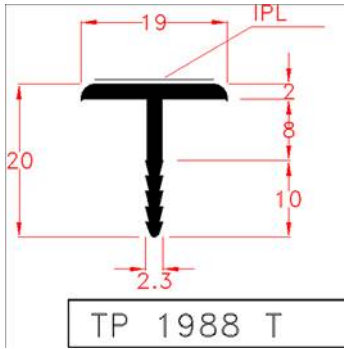

TP1988T

Finishes	Plain colour	☒	Available in straight lengths	☒	
	Serigraphy	☐	Available on rolls	☐	
	Transfer film	☒			
	Mylar metal film	☐			
	Alu wrapping	☐	Accessories available	☐