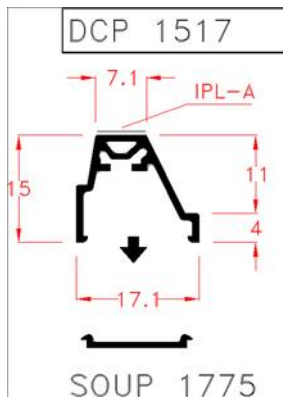

DCP1517

Finishes	Plain colour	☒	Available in straight lengths	☒
	Serigraphy	☐	Available on rolls	☐
	Transfer film	☒		
	Mylar metal film	☐		
	Alu wrapping	☐	Accessories available	☒