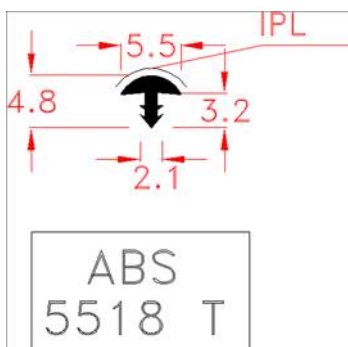

ABS5518T

Finishes	Plain colour	☒	Available in straight lengths	☒
	Serigraphy	☐	Available on rolls	☐
	Transfer film	☒		
	Mylar metal film	☐		
	Alu wrapping	☐	Accessories available	☐