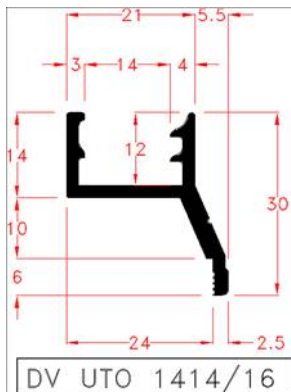

DVUTO1414/16

Finishes	Plain colour	☒	Available in straight lengths	☒
	Serigraphy	☐	Available on rolls	☐
	Transfer film	☐		
	Mylar metal film	☐		
	Alu wrapping	☐	Accessories available	☐