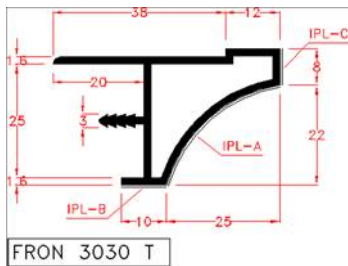

FRON3030T

Finishes	Plain colour	☒	Available in straight lengths	☒
	Serigraphy	☐	Available on rolls	☐
	Transfer film	☒		
	Mylar metal film	☐		
	Alu wrapping	☐	Accessories available	☒