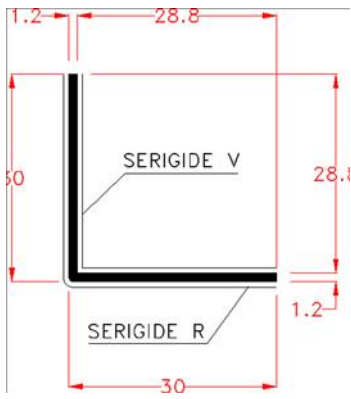

ABS L3030/1.2 PL

Finishes	Plain colour	☐	Available in straight lengths	☒
	Serigraphy	☒	Available on rolls	☐
	Transfer film	☐		
	Mylar metal film	☐		
	Alu wrapping	☐	Accessories available	☐