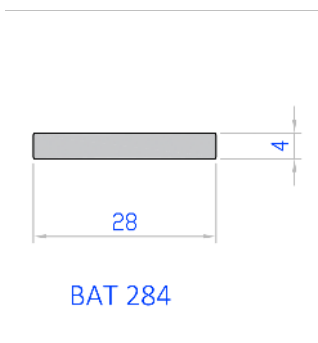

BAT284

Finishes	Plain colour	☒	Available in straight lengths	☒	
	Serigraphy	☒	Available on rolls	☐	
	Transfer film	☒			
	Mylar metal film	☐			
	Alu wrapping	☐	Accessories available	☐