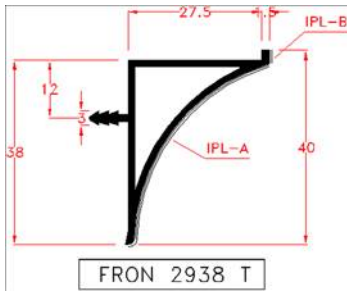

FRON2938T

Finishes	Plain colour	☒	Available in straight lengths	☒
	Serigraphy	☐	Available on rolls	☐
	Transfer film	☒		
	Mylar metal film	☐		
	Alu wrapping	☒	Accessories available	☐