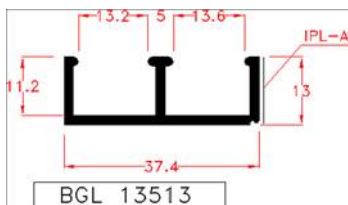

BGL13513

Finishes	Plain colour	☒	Available in straight lengths	☒	
	Serigraphy	☐	Available on rolls	☐	
	Transfer film	☒			
	Mylar metal film	☐			
	Alu wrapping	☐	Accessories available	☐