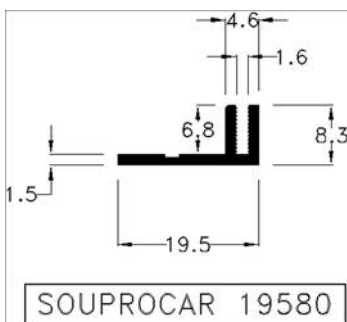

SOUPROCAR19580

Finishes	Plain colour	☒	Available in straight lengths	☒
	Serigraphy	☐	Available on rolls	☐
	Transfer film	☐		
	Mylar metal film	☐		
	Alu wrapping	☐	Accessories available	☐