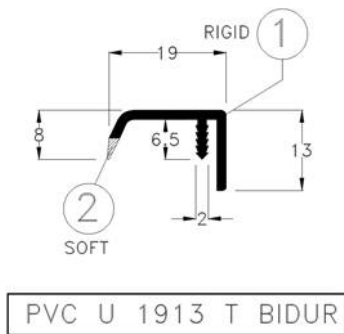

PVC U1910T BIDUR

Finishes	Plain colour	☒	Available in straight lengths	☒	
	Serigraphy	☐	Available on rolls	☐	
	Transfer film	☐			
	Mylar metal film	☐			
	Alu wrapping	☐	Accessories available	☐