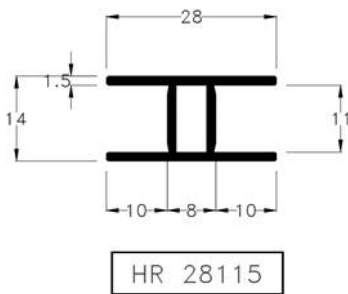

HR28115REC

Finishes	Plain colour	☒	Available in straight lengths	☒
	Serigraphy	☐	Available on rolls	☐
	Transfer film	☐		
	Mylar metal film	☐		
	Alu wrapping	☐	Accessories available	☐