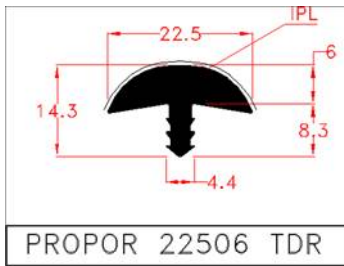

PROPOR22506TDR

Finishes	Plain colour	☒	Available in straight lengths	☒	
	Serigraphy	☐	Available on rolls	☒	
	Transfer film	☒			
	Mylar metal film	☒			
	Alu wrapping	☐	Accessories available	☐