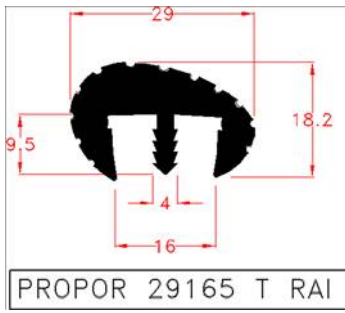

PROPOR29165T RAI

Finishes	Plain colour	☒	Available in straight lengths	☒	
	Serigraphy	☐	Available on rolls	☒	
	Transfer film	☐			
	Mylar metal film	☐			
	Alu wrapping	☐	Accessories available	☐