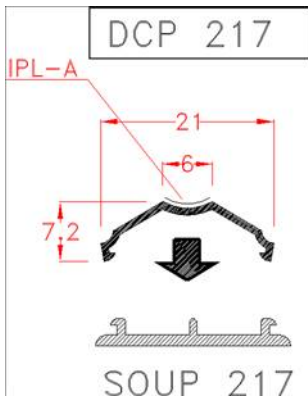

DCP217

Finishes	Plain colour	☒	Available in straight lengths	☒
	Serigraphy	☐	Available on rolls	☐
	Transfer film	☒		
	Mylar metal film	☐		
	Alu wrapping	☐	Accessories available	☐