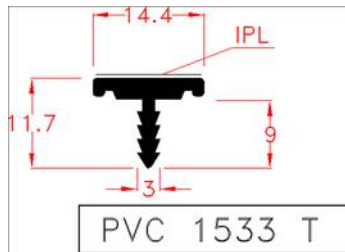

PVC1533T

Finishes	Plain colour	☒	Available in straight lengths	☒	
	Serigraphy	☐	Available on rolls	☐	
	Transfer film	☒			
	Mylar metal film	☐			
	Alu wrapping	☒	Accessories available	☐