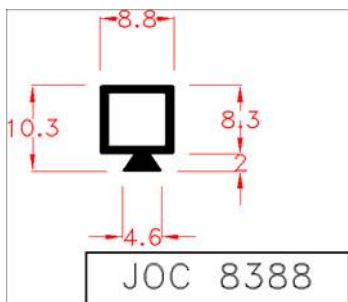

JOC8388

Finishes	Plain colour	☒	Available in straight lengths	☒
	Serigraphy	☐	Available on rolls	☐
	Transfer film	☐		
	Mylar metal film	☐		
	Alu wrapping	☐	Accessories available	☐