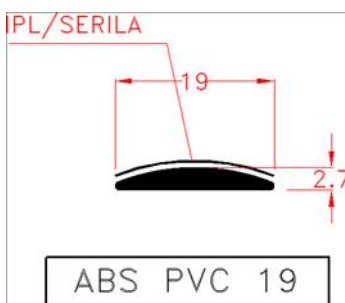

ABS PVC185

Finishes	Plain colour	☒	Available in straight lengths	☒
	Serigraphy	☐	Available on rolls	☐
	Transfer film	☐		
	Mylar metal film	☐		
	Alu wrapping	☐	Accessories available	☐