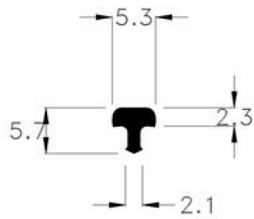

ABS PVC 523 T

ABS PVC523T

Finishes	Plain colour	☒	Available in straight lengths	☒
	Serigraphy	☐	Available on rolls	☐
	Transfer film	☐		
	Mylar metal film	☐		
	Alu wrapping	☐	Accessories available	☐