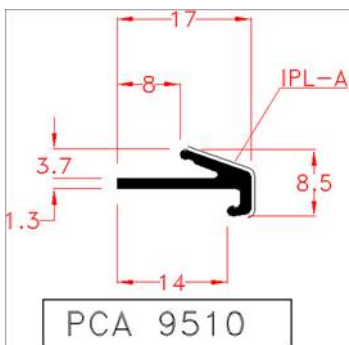

PCA9510

Finishes	Plain colour	☒	Available in straight lengths	☒	
	Serigraphy	☐	Available on rolls	☐	
	Transfer film	☒			
	Mylar metal film	☐			
	Alu wrapping	☒	Accessories available	☐