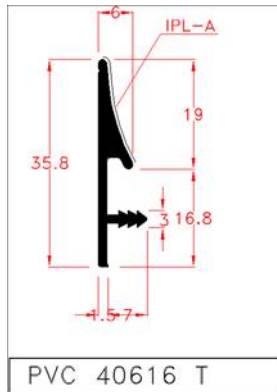

PVC40616T

Finishes	Plain colour	☒	Available in straight lengths	☒	
	Serigraphy	☐	Available on rolls	☐	
	Transfer film	☒			
	Mylar metal film	☐			
	Alu wrapping	☒	Accessories available	☐