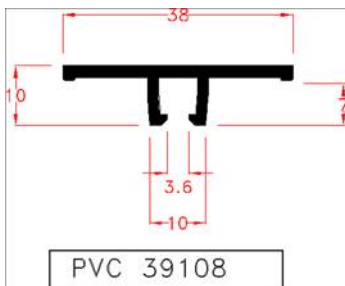

PVC39108

Finishes	Plain colour	☒	Available in straight lengths	☒
	Serigraphy	☐	Available on rolls	☐
	Transfer film	☐		
	Mylar metal film	☐		
	Alu wrapping	☒	Accessories available	☐