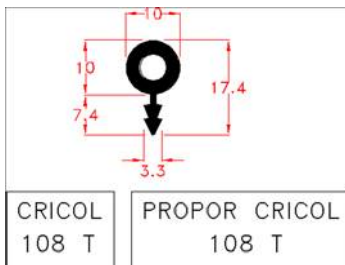

PROPOR CRICOL108T

Finishes	Plain colour	☒	Available in straight lengths	☒	
	Serigraphy	☐	Available on rolls	☒	
	Transfer film	☐			
	Mylar metal film	☐			
	Alu wrapping	☐	Accessories available	☐