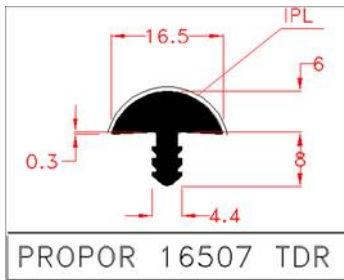

PROPOR16507TDR

Finishes	Plain colour	☒	Available in straight lengths	☒
	Serigraphy	☐	Available on rolls	☒
	Transfer film	☒		
	Mylar metal film	☒		
	Alu wrapping	☐	Accessories available	☐