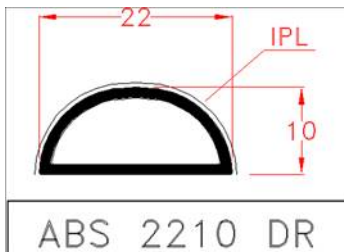

ABS2210DR

Finishes	Plain colour	☒	Available in straight lengths	☒
	Serigraphy	☐	Available on rolls	☐
	Transfer film	☒		
	Mylar metal film	☐		
	Alu wrapping	☐	Accessories available	☒