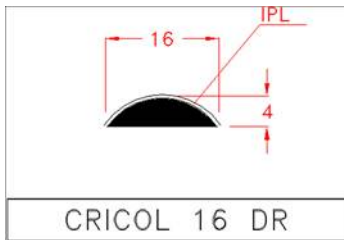

CRICOL16DR

Finishes	Plain colour	☒	Available in straight lengths	☒	
	Serigraphy	☐	Available on rolls	☒	
	Transfer film	☒			
	Mylar metal film	☒			
	Alu wrapping	☐	Accessories available	☐