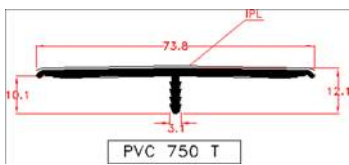

PVC750T

Finishes	Plain colour	☒	Available in straight lengths	☒
	Serigraphy	☐	Available on rolls	☐
	Transfer film	☒		
	Mylar metal film	☐		
	Alu wrapping	☒	Accessories available	☐