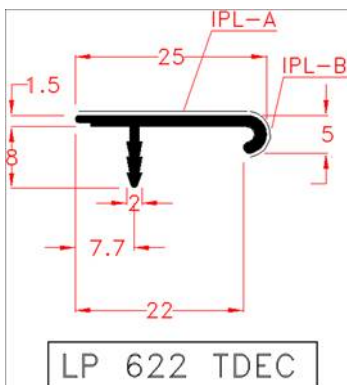

LP622T DEC

Finishes	Plain colour	☒	Available in straight lengths	☒	
	Serigraphy	☐	Available on rolls	☐	
	Transfer film	☒			
	Mylar metal film	☐			
	Alu wrapping	☒	Accessories available	☐