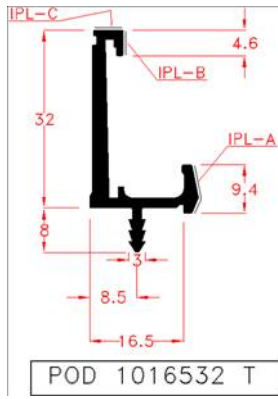

POD1016532T

Finishes	Plain colour	☒	Available in straight lengths	☒	
	Serigraphy	☐	Available on rolls	☐	
	Transfer film	☒			
	Mylar metal film	☐			
	Alu wrapping	☒	Accessories available	☐