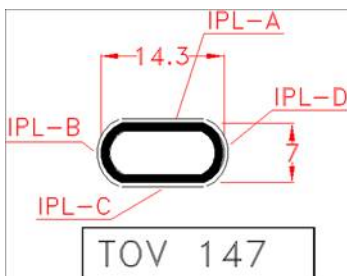

TOV147

Finishes	Plain colour	☒	Available in straight lengths	☒
	Serigraphy	☐	Available on rolls	☐
	Transfer film	☒		
	Mylar metal film	☐		
	Alu wrapping	☐	Accessories available	☒