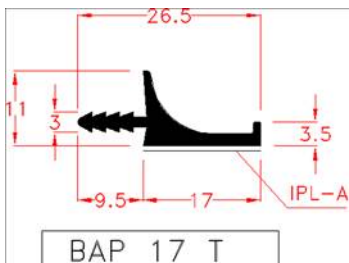

BAP17T

Finishes	Plain colour	☒	Available in straight lengths	☒	
	Serigraphy	☐	Available on rolls	☐	
	Transfer film	☒			
	Mylar metal film	☐			
	Alu wrapping	☐	Accessories available	☐