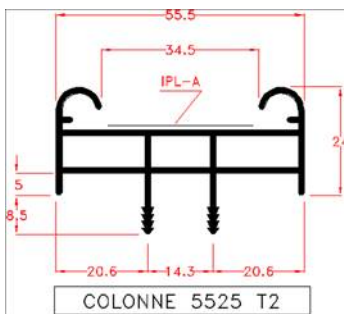

COLONNE5525T2

Finishes	Plain colour	☒	Available in straight lengths	☒	
	Serigraphy	☐	Available on rolls	☐	
	Transfer film	☒			
	Mylar metal film	☐			
	Alu wrapping	☒	Accessories available	☐