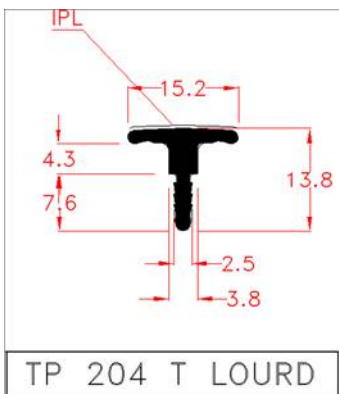

TP204T LOURD

Finishes	Plain colour	☒	Available in straight lengths	☒	
	Serigraphy	☐	Available on rolls	☐	
	Transfer film	☒			
	Mylar metal film	☐			
	Alu wrapping	☐	Accessories available	☐