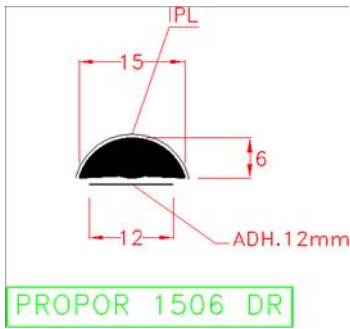

PROPOR1506DR

Finishes	Plain colour	☒	Available in straight lengths	☒
	Serigraphy	☐	Available on rolls	☐
	Transfer film	☐		
	Mylar metal film	☐		
	Alu wrapping	☐	Accessories available	☐