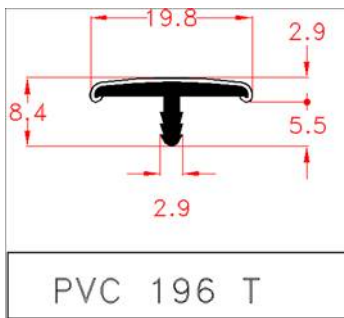

PVC200T

Finishes	Plain colour	☐	Available in straight lengths	☒	
	Serigraphy	☐	Available on rolls	☐	
	Transfer film	☐			
	Mylar metal film	☐			
	Alu wrapping	☒	Accessories available	☐