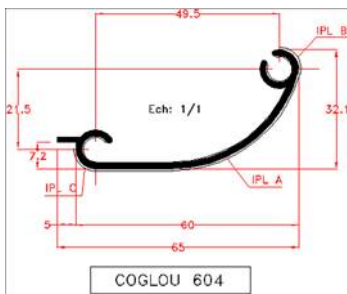

COGLOU604

Finishes	Plain colour	☒	Available in straight lengths	☒
	Serigraphy	☐	Available on rolls	☐
	Transfer film	☒		
	Mylar metal film	☐		
	Alu wrapping	☐	Accessories available	☒