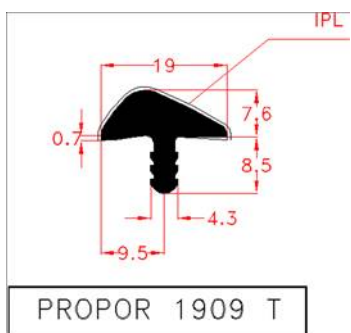

PROPOR1909T

Finishes	Plain colour	☒	Available in straight lengths	☒
	Serigraphy	☐	Available on rolls	☒
	Transfer film	☒		
	Mylar metal film	☒		
	Alu wrapping	☐	Accessories available	☐