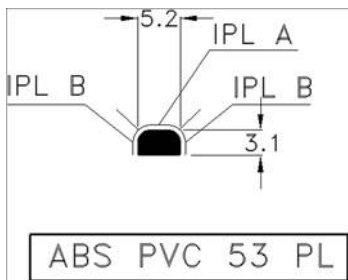

ABS PVC 53 PL

ABS PVC53PL

Finishes	Plain colour	☒	Available in straight lengths	☒
	Serigraphy	☐	Available on rolls	☐
	Transfer film	☐		
	Mylar metal film	☐		
	Alu wrapping	☐	Accessories available	☐