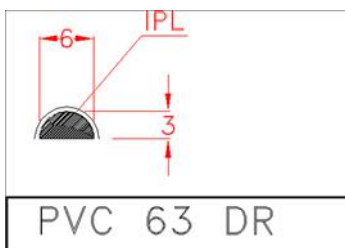

PVC63DR

Finishes	Plain colour	☒	Available in straight lengths	☒
	Serigraphy	☒	Available on rolls	☐
	Transfer film	☒		
	Mylar metal film	☒		
	Alu wrapping	☐	Accessories available	☐