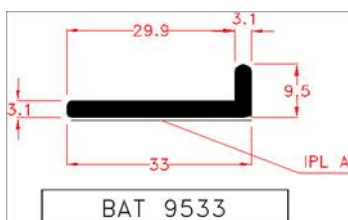

ABS BAT9533

Finishes	Plain colour	☒	Available in straight lengths	☒
	Serigraphy	☐	Available on rolls	☐
	Transfer film	☐		
	Mylar metal film	☐		
	Alu wrapping	☐	Accessories available	☐