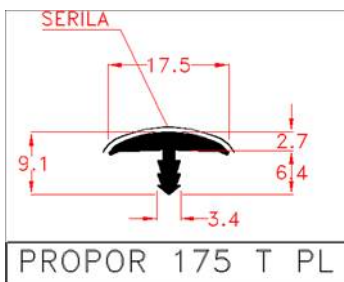

PROPOR175T PL

Finishes	Plain colour	☒	Available in straight lengths	☒
	Serigraphy	☐	Available on rolls	☒
	Transfer film	☐		
	Mylar metal film	☐		
	Alu wrapping	☐	Accessories available	☐