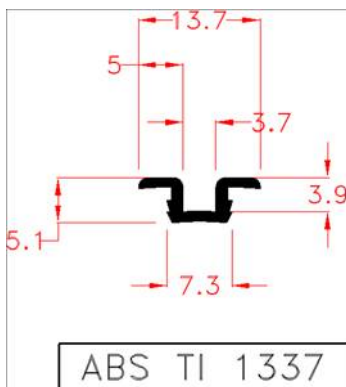

ABS TI 1337

ABS TI1337

Finishes	Plain colour	☒	Available in straight lengths	☒
	Serigraphy	☐	Available on rolls	☐
	Transfer film	☐		
	Mylar metal film	☐		
	Alu wrapping	☐	Accessories available	☐