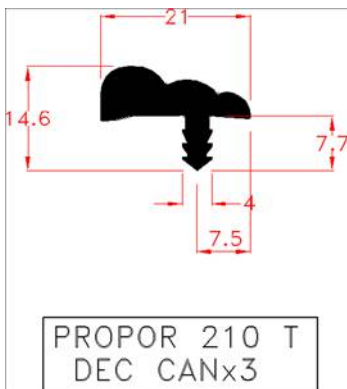

PROPOR210T DEC CANX3

Finishes	Plain colour	☒	Available in straight lengths	☒
	Serigraphy	☐	Available on rolls	☒
	Transfer film	☐		
	Mylar metal film	☐		
	Alu wrapping	☐	Accessories available	☐