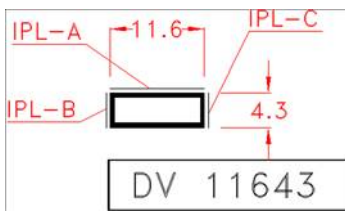

DV11643

Finishes	Plain colour	☒	Available in straight lengths	☒
	Serigraphy	☐	Available on rolls	☐
	Transfer film	☒		
	Mylar metal film	☐		
	Alu wrapping	☐	Accessories available	☐