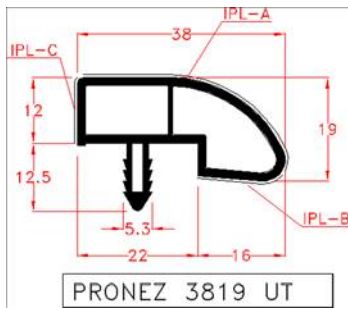

PRONEZ3819UT

Finishes	Plain colour	☒	Available in straight lengths	☒
	Serigraphy	☐	Available on rolls	☐
	Transfer film	☒		
	Mylar metal film	☐		
	Alu wrapping	☐	Accessories available	☒