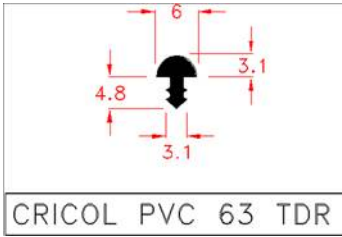

CRICOL PVC63TDR

Finishes	Plain colour	☒	Available in straight lengths	☒	
	Serigraphy	☐	Available on rolls	☐	
	Transfer film	☐			
	Mylar metal film	☒			
	Alu wrapping	☐	Accessories available	☐