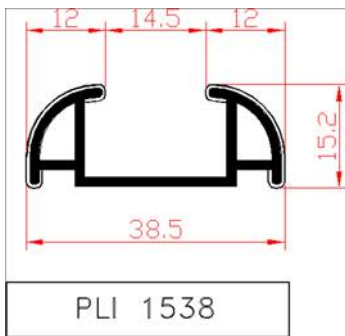

PLI1538

Finishes	Plain colour	☐	Available in straight lengths	☒
	Serigraphy	☐	Available on rolls	☐
	Transfer film	☐		
	Mylar metal film	☐		
	Alu wrapping	☒	Accessories available	☒