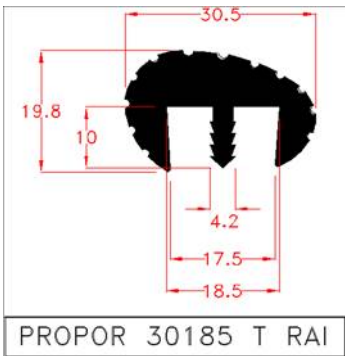

PROPOR30185T RAI

Finishes	Plain colour	☒	Available in straight lengths	☒
	Serigraphy	☐	Available on rolls	☒
	Transfer film	☐		
	Mylar metal film	☐		
	Alu wrapping	☐	Accessories available	☐