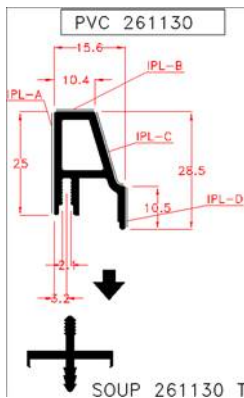

PVC261130

Finishes	Plain colour	☒	Available in straight lengths	☒
	Serigraphy	☐	Available on rolls	☐
	Transfer film	☒		
	Mylar metal film	☐		
	Alu wrapping	☒	Accessories available	☐