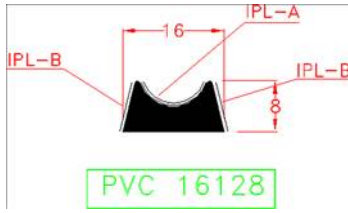

PVC16128

Finishes	Plain colour	☒	Available in straight lengths	☒
	Serigraphy	☐	Available on rolls	☐
	Transfer film	☐		
	Mylar metal film	☐		
	Alu wrapping	☐	Accessories available	☐