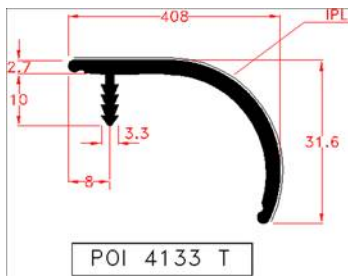

POI4028T

Finishes	Plain colour	☒	Available in straight lengths	☒
	Serigraphy	☐	Available on rolls	☐
	Transfer film	☒		
	Mylar metal film	☐		
	Alu wrapping	☐	Accessories available	☐