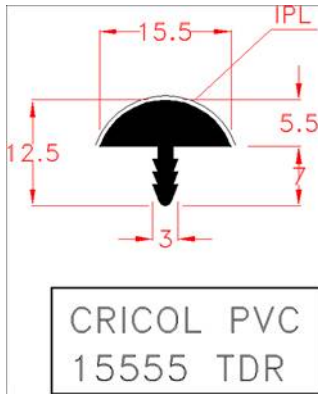

CRICOL PVC15555TDR

Finishes	Plain colour	☒	Available in straight lengths	☒	
	Serigraphy	☐	Available on rolls	☐	
	Transfer film	☒			
	Mylar metal film	☐			
	Alu wrapping	☐	Accessories available	☐