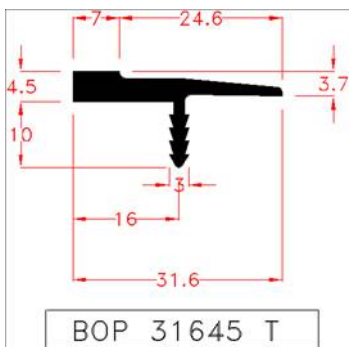

BOP31645T

Finishes	Plain colour	☒	Available in straight lengths	☒
	Serigraphy	☐	Available on rolls	☐
	Transfer film	☐		
	Mylar metal film	☐		
	Alu wrapping	☐	Accessories available	☐