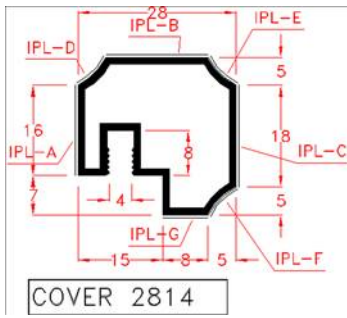

COVER2814

Finishes	Plain colour	☒	Available in straight lengths	☒	
	Serigraphy	☐	Available on rolls	☐	
	Transfer film	☒			
	Mylar metal film	☐			
	Alu wrapping	☐	Accessories available	☐