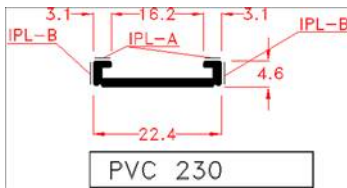

PVC230

Finishes	Plain colour	☒	Available in straight lengths	☒
	Serigraphy	☐	Available on rolls	☐
	Transfer film	☒		
	Mylar metal film	☐		
	Alu wrapping	☒	Accessories available	☒