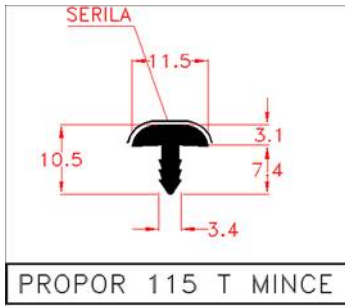

PROPOR115T MINCE

Finishes	Plain colour	☒	Available in straight lengths	☒
	Serigraphy	☒	Available on rolls	☒
	Transfer film	☐		
	Mylar metal film	☐		
	Alu wrapping	☐	Accessories available	☐