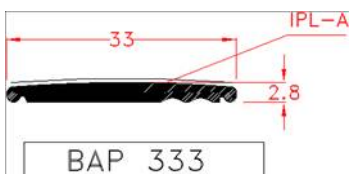

BAP333

Finishes	Plain colour	☒	Available in straight lengths	☒	
	Serigraphy	☐	Available on rolls	☐	
	Transfer film	☒			
	Mylar metal film	☐			
	Alu wrapping	☒	Accessories available	☐