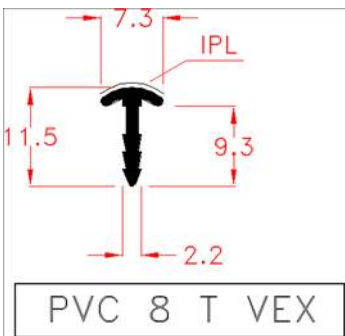

PVC8T VEX

Finishes	Plain colour	☒	Available in straight lengths	☒	
	Serigraphy	☐	Available on rolls	☐	
	Transfer film	☒			
	Mylar metal film	☐			
	Alu wrapping	☒	Accessories available	☐