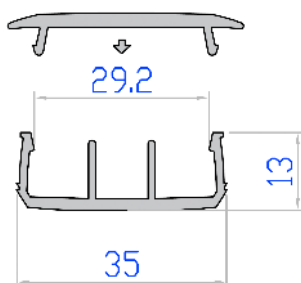

GAINELEC1335/U3

GAINELEC 1335/U3

Finishes	Plain colour	☒	Available in straight lengths	☒	
	Serigraphy	☐	Available on rolls	☐	
	Transfer film	☐			
	Mylar metal film	☐			
	Alu wrapping	☐	Accessories available	☐