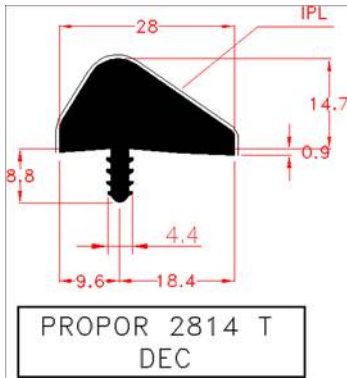

PROPOR2814T DEC

Finishes	Plain colour	☒	Available in straight lengths	☒	
	Serigraphy	☐	Available on rolls	☒	
	Transfer film	☒			
	Mylar metal film	☒			
	Alu wrapping	☐	Accessories available	☐