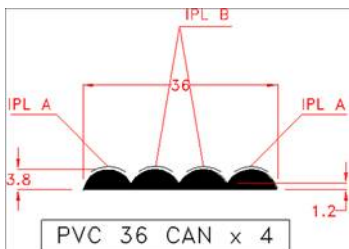

PVC36CANX4

Finishes	Plain colour	☒	Available in straight lengths	☒
	Serigraphy	☐	Available on rolls	☐
	Transfer film	☒		
	Mylar metal film	☐		
	Alu wrapping	☐	Accessories available	☐