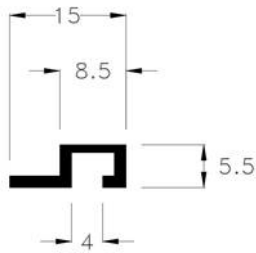

ABS BANLU 8515

ABS BANLU8515

Finishes	Plain colour	☒	Available in straight lengths	☒
	Serigraphy	☐	Available on rolls	☐
	Transfer film	☐		
	Mylar metal film	☐		
	Alu wrapping	☐	Accessories available	☐