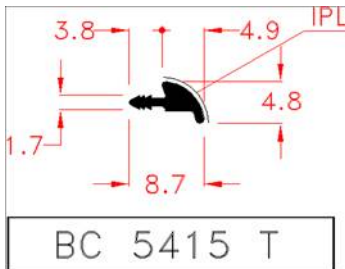

BC5415T

Finishes	Plain colour	☒	Available in straight lengths	☒	
	Serigraphy	☐	Available on rolls	☐	
	Transfer film	☒			
	Mylar metal film	☐			
	Alu wrapping	☒	Accessories available	☐