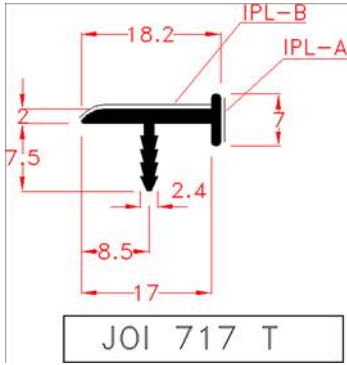

JOI717T

Finishes	Plain colour	☒	Available in straight lengths	☒	
	Serigraphy	☐	Available on rolls	☐	
	Transfer film	☒			
	Mylar metal film	☐			
	Alu wrapping	☒	Accessories available	☐