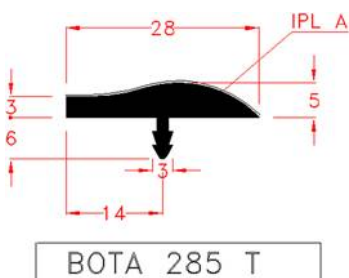

BOTA285T

Finishes	Plain colour	☒	Available in straight lengths	☒
	Serigraphy	☐	Available on rolls	☐
	Transfer film	☒		
	Mylar metal film	☐		
	Alu wrapping	☐	Accessories available	☐