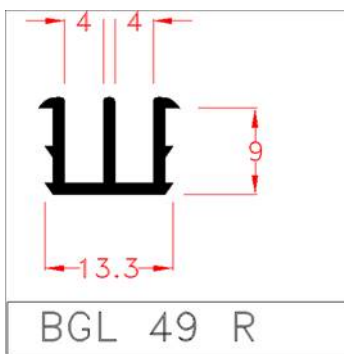

BGL49R

Finishes	Plain colour	☒	Available in straight lengths	☒	
	Serigraphy	☐	Available on rolls	☐	
	Transfer film	☐			
	Mylar metal film	☐			
	Alu wrapping	☐	Accessories available	☐