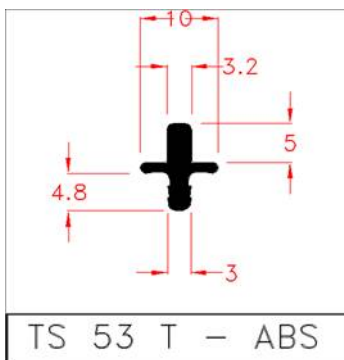

TS53T

Finishes	Plain colour	☒	Available in straight lengths	☒	
	Serigraphy	☐	Available on rolls	☐	
	Transfer film	☒			
	Mylar metal film	☐			
	Alu wrapping	☐	Accessories available	☐