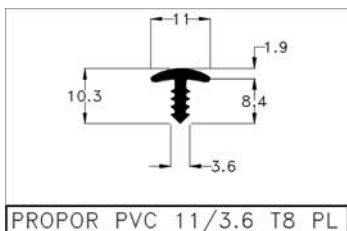

PROPOR PVC11/3.6 T8 PL

Finishes	Plain colour	☒	Available in straight lengths	☐
	Serigraphy	☐	Available on rolls	☒
	Transfer film	☐		
	Mylar metal film	☐		
	Alu wrapping	☐	Accessories available	☐