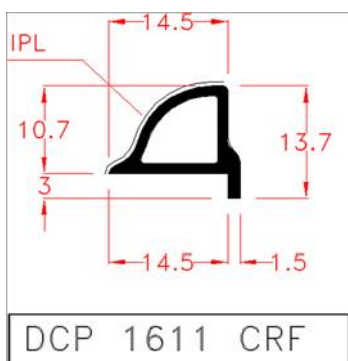

DCP1611CRF

Finishes	Plain colour	☒	Available in straight lengths	☒
	Serigraphy	☐	Available on rolls	☐
	Transfer film	☒		
	Mylar metal film	☐		
	Alu wrapping	☐	Accessories available	☐