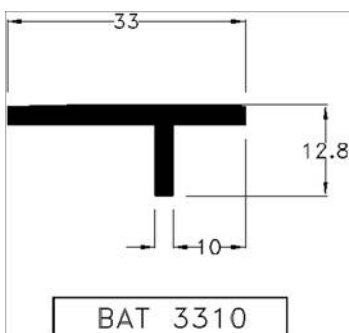

BAT3310

Finishes	Plain colour	☒	Available in straight lengths	☒	
	Serigraphy	☐	Available on rolls	☐	
	Transfer film	☐			
	Mylar metal film	☐			
	Alu wrapping	☐	Accessories available	☐