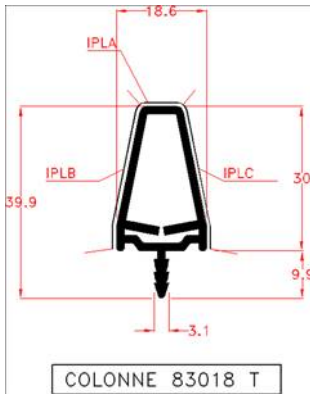

COLONNE83018T

Finishes	Plain colour	☒	Available in straight lengths	☒	
	Serigraphy	☐	Available on rolls	☐	
	Transfer film	☒			
	Mylar metal film	☐			
	Alu wrapping	☒	Accessories available	☒