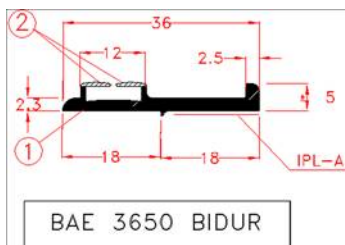

BAE3650BIDUR

Finishes	Plain colour	☒	Available in straight lengths	☒	
	Serigraphy	☐	Available on rolls	☐	
	Transfer film	☒			
	Mylar metal film	☐			
	Alu wrapping	☐	Accessories available	☐