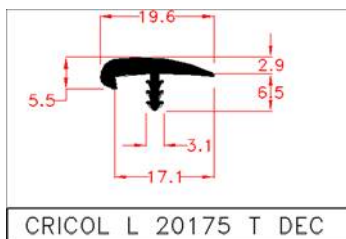

CRICOL L20175T DEC

Finishes	Plain colour	☒	Available in straight lengths	☒
	Serigraphy	☐	Available on rolls	☒
	Transfer film	☐		
	Mylar metal film	☐		
	Alu wrapping	☐	Accessories available	☐