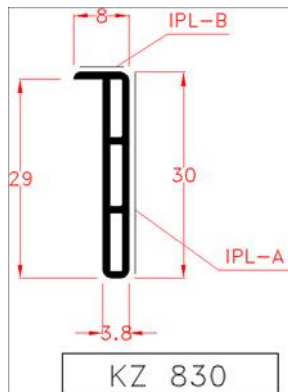

KZ830

Finishes	Plain colour	☒	Available in straight lengths	☒	
	Serigraphy	☐	Available on rolls	☐	
	Transfer film	☒			
	Mylar metal film	☐			
	Alu wrapping	☐	Accessories available	☐