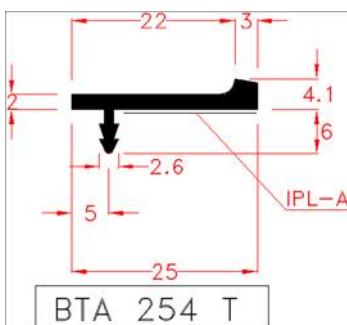

BTA254T

Finishes	Plain colour	☒	Available in straight lengths	☒	
	Serigraphy	☐	Available on rolls	☐	
	Transfer film	☒			
	Mylar metal film	☐			
	Alu wrapping	☐	Accessories available	☐