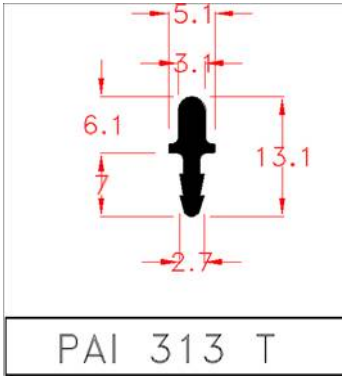

PAI313T

Finishes	Plain colour	☒	Available in straight lengths	☒
	Serigraphy	☐	Available on rolls	☒
	Transfer film	☐		
	Mylar metal film	☐		
	Alu wrapping	☐	Accessories available	☐