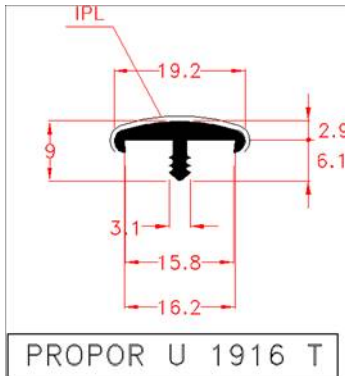

PROPOR U1916

Finishes	Plain colour	☒	Available in straight lengths	☐	
	Serigraphy	☐	Available on rolls	☒	
	Transfer film	☐			
	Mylar metal film	☐			
	Alu wrapping	☐	Accessories available	☐