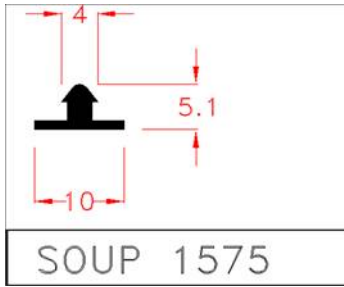

SOUP1575

Finishes	Plain colour	☒	Available in straight lengths	☒	
	Serigraphy	☐	Available on rolls	☐	
	Transfer film	☐			
	Mylar metal film	☐			
	Alu wrapping	☐	Accessories available	☐