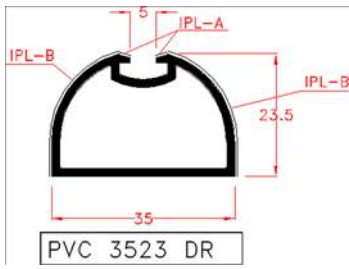

PVC3523DR

Finishes	Plain colour	☒	Available in straight lengths	☒
	Serigraphy	☐	Available on rolls	☐
	Transfer film	☒		
	Mylar metal film	☐		
	Alu wrapping	☐	Accessories available	☒