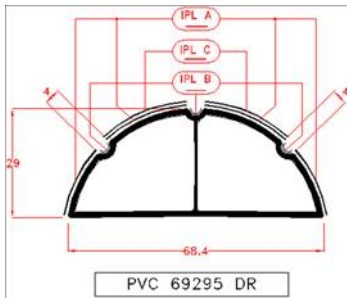

PVC69295DR

Finishes	Plain colour	☒	Available in straight lengths	☒
	Serigraphy	☐	Available on rolls	☐
	Transfer film	☒		
	Mylar metal film	☐		
	Alu wrapping	☐	Accessories available	☒