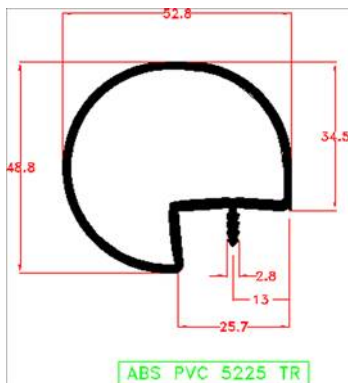

ABS PVC5225TR

Finishes	Plain colour	☒	Available in straight lengths	☒	
	Serigraphy	☐	Available on rolls	☐	
	Transfer film	☐			
	Mylar metal film	☐			
	Alu wrapping	☐	Accessories available	☐