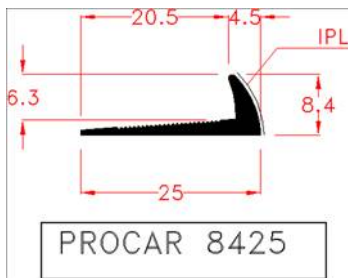

PROCAR8425PER15CIRC

Finishes	Plain colour	☒	Available in straight lengths	☒
	Serigraphy	☐	Available on rolls	☐
	Transfer film	☒		
	Mylar metal film	☐		
	Alu wrapping	☐	Accessories available	☐