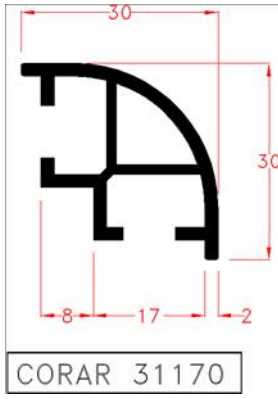

CORAR31170

Finishes	Plain colour	☒	Available in straight lengths	☒
	Serigraphy	☐	Available on rolls	☐
	Transfer film	☒		
	Mylar metal film	☐		
	Alu wrapping	☒	Accessories available	☒