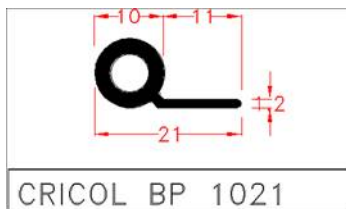

CRICOL BP1021

Finishes	Plain colour	☒	Available in straight lengths	☒
	Serigraphy	☐	Available on rolls	☒
	Transfer film	☐		
	Mylar metal film	☒		
	Alu wrapping	☐	Accessories available	☒