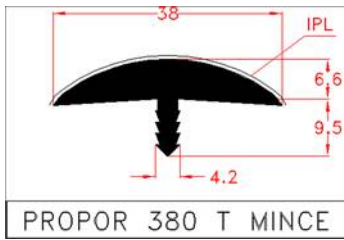

PROPOR385T MINCE

Finishes	Plain colour	☒	Available in straight lengths	☒
	Serigraphy	☒	Available on rolls	☒
	Transfer film	☒		
	Mylar metal film	☒		
	Alu wrapping	☐	Accessories available	☐