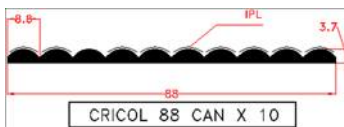

CRICOL88CANX10

Finishes	Plain colour	☒	Available in straight lengths	☒	
	Serigraphy	☐	Available on rolls	☐	
	Transfer film	☐			
	Mylar metal film	☐			
	Alu wrapping	☐	Accessories available	☐