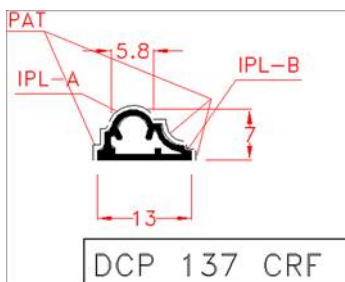

DCP137CRF

Finishes	Plain colour	☒	Available in straight lengths	☒
	Serigraphy	☐	Available on rolls	☐
	Transfer film	☒		
	Mylar metal film	☐		
	Alu wrapping	☐	Accessories available	☒