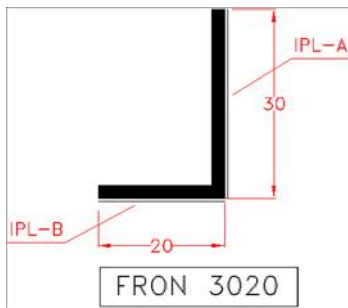

ABS FRON3020

Finishes	Plain colour	☒	Available in straight lengths	☒
	Serigraphy	☐	Available on rolls	☐
	Transfer film	☐		
	Mylar metal film	☐		
	Alu wrapping	☐	Accessories available	☐