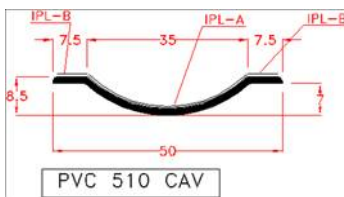

PVC510CAV

Finishes	Plain colour	☒	Available in straight lengths	☒
	Serigraphy	☐	Available on rolls	☐
	Transfer film	☒		
	Mylar metal film	☐		
	Alu wrapping	☒	Accessories available	☐