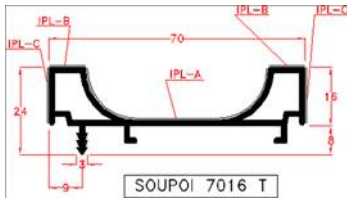

SOUPOI7016T

Finishes	Plain colour	☒	Available in straight lengths	☒
	Serigraphy	☐	Available on rolls	☐
	Transfer film	☒		
	Mylar metal film	☐		
	Alu wrapping	☒	Accessories available	☒