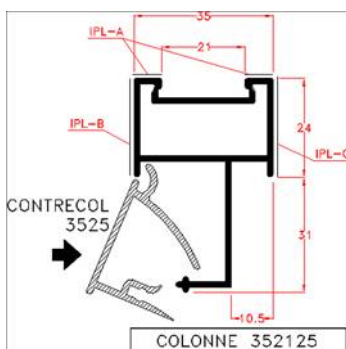

COLONNE352125

Finishes	Plain colour	☒	Available in straight lengths	☒
	Serigraphy	☐	Available on rolls	☐
	Transfer film	☒		
	Mylar metal film	☐		
	Alu wrapping	☒	Accessories available	☐