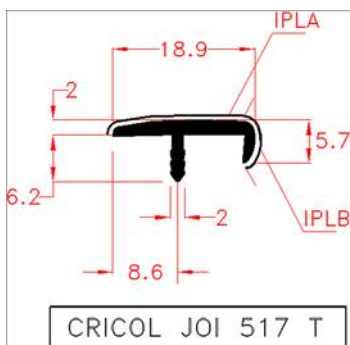

CRICOL JOI 517T

Finishes	Plain colour	☒	Available in straight lengths	☒
	Serigraphy	☒	Available on rolls	☐
	Transfer film	☐		
	Mylar metal film	☐		
	Alu wrapping	☐	Accessories available	☐