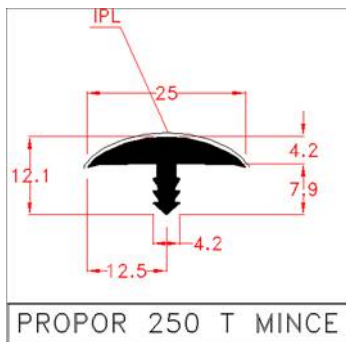

PROPOR250T MINCE

Finishes	Plain colour	☒	Available in straight lengths	☒
	Serigraphy	☒	Available on rolls	☒
	Transfer film	☒		
	Mylar metal film	☒		
	Alu wrapping	☐	Accessories available	☐