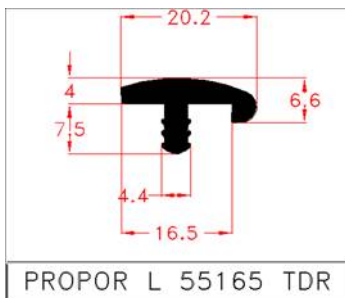

PROPOR L5516TDR

Finishes	Plain colour	☒	Available in straight lengths	☒
	Serigraphy	☒	Available on rolls	☒
	Transfer film	☒		
	Mylar metal film	☒		
	Alu wrapping	☐	Accessories available	☐