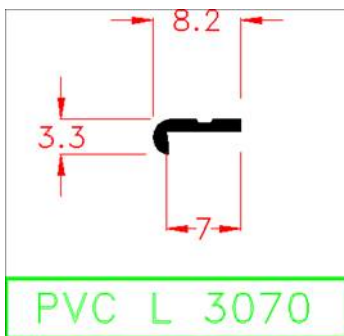

PVC L3070

Finishes	Plain colour	☒	Available in straight lengths	☒
	Serigraphy	☐	Available on rolls	☐
	Transfer film	☐		
	Mylar metal film	☒		
	Alu wrapping	☐	Accessories available	☐