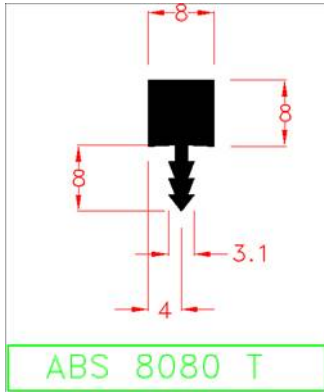

ABS8080

Finishes	Plain colour	☒	Available in straight lengths	☒	
	Serigraphy	☐	Available on rolls	☐	
	Transfer film	☐			
	Mylar metal film	☐			
	Alu wrapping	☐	Accessories available	☐