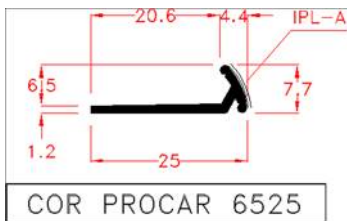

COR PROCAR6525PER15CIRC

Finishes	Plain colour	☒	Available in straight lengths	☒	
	Serigraphy	☐	Available on rolls	☐	
	Transfer film	☒			
	Mylar metal film	☐			
	Alu wrapping	☒	Accessories available	☐