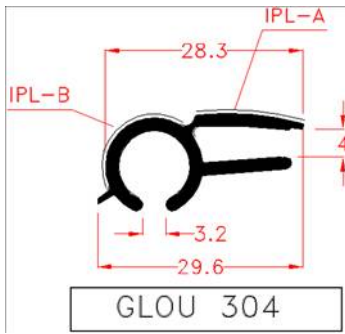

GLOU304

Finishes	Plain colour	☒	Available in straight lengths	☒
	Serigraphy	☐	Available on rolls	☐
	Transfer film	☒		
	Mylar metal film	☐		
	Alu wrapping	☒	Accessories available	☒