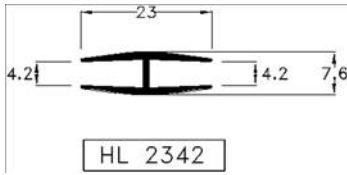

HL2342

Finishes	Plain colour	☒	Available in straight lengths	☒	
	Serigraphy	☐	Available on rolls	☐	
	Transfer film	☐			
	Mylar metal film	☐			
	Alu wrapping	☐	Accessories available	☐