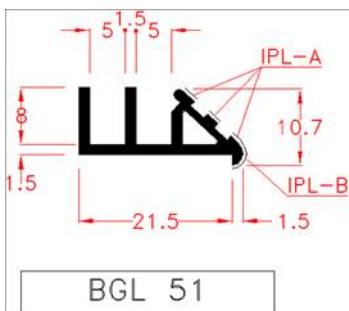

BGL51

Finishes	Plain colour	☒	Available in straight lengths	☒	
	Serigraphy	☐	Available on rolls	☐	
	Transfer film	☒			
	Mylar metal film	☐			
	Alu wrapping	☐	Accessories available	☐