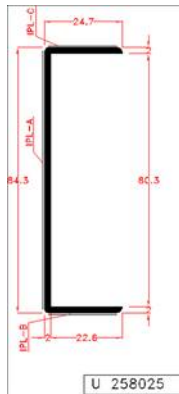

U258025

Finishes	Plain colour	☒	Available in straight lengths	☒	
	Serigraphy	☐	Available on rolls	☐	
	Transfer film	☒			
	Mylar metal film	☐			
	Alu wrapping	☐	Accessories available	☐