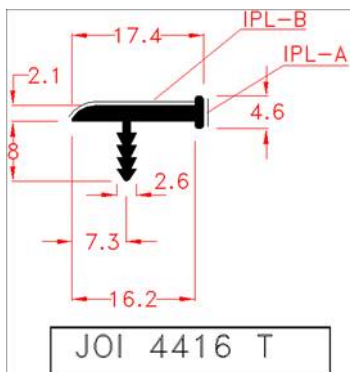

JOI4416T

Finishes	Plain colour	☒	Available in straight lengths	☒	
	Serigraphy	☐	Available on rolls	☐	
	Transfer film	☒			
	Mylar metal film	☐			
	Alu wrapping	☒	Accessories available	☐