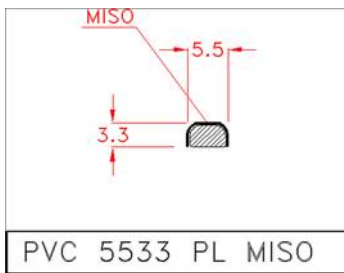

PVC5533PL

Finishes	Plain colour	☐	Available in straight lengths	☒
	Serigraphy	☐	Available on rolls	☐
	Transfer film	☐		
	Mylar metal film	☒		
	Alu wrapping	☐	Accessories available	☐