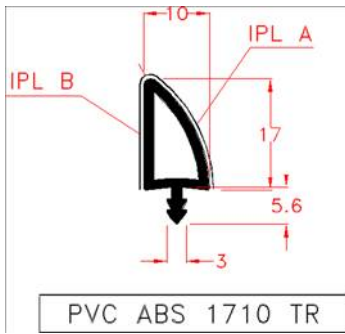

PVC ABS1710TR

Finishes	Plain colour	☒	Available in straight lengths	☒	
	Serigraphy	☐	Available on rolls	☐	
	Transfer film	☒			
	Mylar metal film	☐			
	Alu wrapping	☐	Accessories available	☒