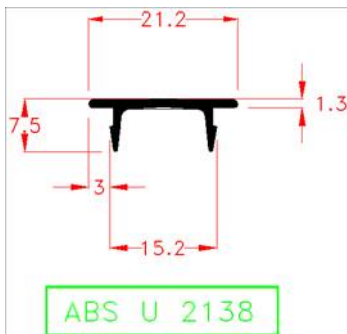

ABS U2138

Finishes	Plain colour	☒	Available in straight lengths	☒	
	Serigraphy	☐	Available on rolls	☐	
	Transfer film	☐			
	Mylar metal film	☐			
	Alu wrapping	☐	Accessories available	☐