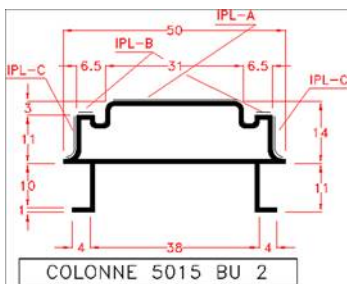

COLONNE5015BU2

Finishes	Plain colour	☐	Available in straight lengths	☒	
	Serigraphy	☐	Available on rolls	☐	
	Transfer film	☒			
	Mylar metal film	☐			
	Alu wrapping	☐	Accessories available	☐