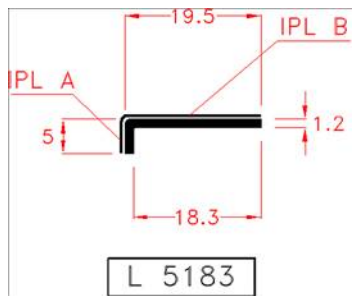

L5183

Finishes	Plain colour	☐	Available in straight lengths	☒
	Serigraphy	☐	Available on rolls	☐
	Transfer film	☒		
	Mylar metal film	☐		
	Alu wrapping	☐	Accessories available	☐