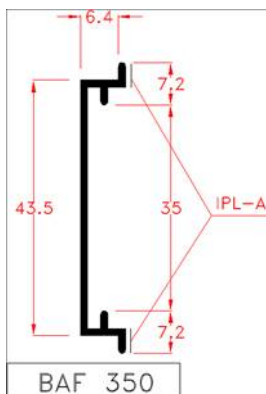

BAF350

Finishes	Plain colour	☒	Available in straight lengths	☒	
	Serigraphy	☐	Available on rolls	☐	
	Transfer film	☒			
	Mylar metal film	☐			
	Alu wrapping	☒	Accessories available	☐