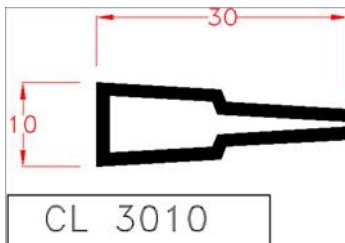

CL3010

Finishes	Plain colour	☒	Available in straight lengths	☒	
	Serigraphy	☐	Available on rolls	☐	
	Transfer film	☐			
	Mylar metal film	☐			
	Alu wrapping	☐	Accessories available	☐