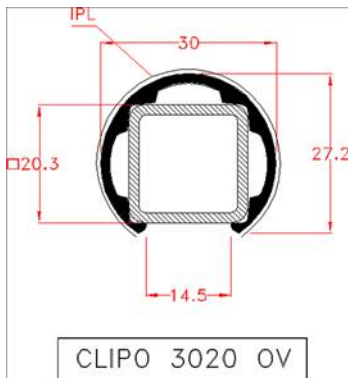

CLIPO 3020 OV

CLIPO3020OV

Finishes	Plain colour	☒	Available in straight lengths	☒
	Serigraphy	☐	Available on rolls	☐
	Transfer film	☒		
	Mylar metal film	☐		
	Alu wrapping	☐	Accessories available	☐