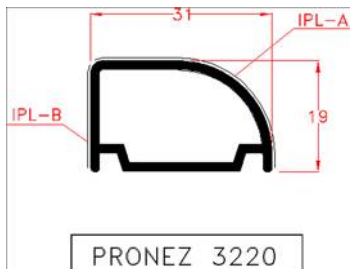

PRONEZ3220

Finishes	Plain colour	☒	Available in straight lengths	☒
	Serigraphy	☐	Available on rolls	☐
	Transfer film	☒		
	Mylar metal film	☐		
	Alu wrapping	☒	Accessories available	☒