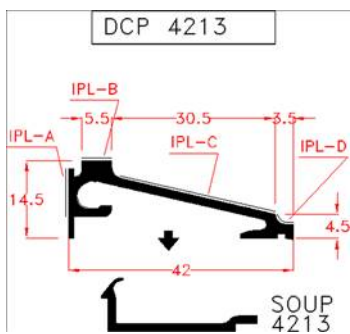

DCP4213

Finishes	Plain colour	☒	Available in straight lengths	☒	
	Serigraphy	☐	Available on rolls	☐	
	Transfer film	☒			
	Mylar metal film	☐			
	Alu wrapping	☐	Accessories available	☐