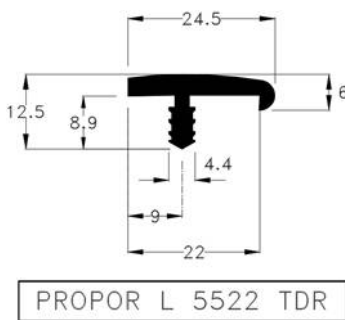

PROPOR L5526TDR

Finishes	Plain colour	☒	Available in straight lengths	☒	
	Serigraphy	☐	Available on rolls	☒	
	Transfer film	☒			
	Mylar metal film	☒			
	Alu wrapping	☐	Accessories available	☐