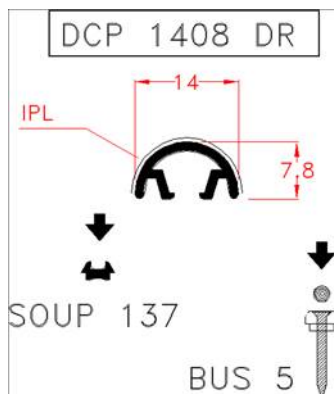

DCP1408DR

Finishes	Plain colour	☒	Available in straight lengths	☒
	Serigraphy	☐	Available on rolls	☐
	Transfer film	☒		
	Mylar metal film	☐		
	Alu wrapping	☒	Accessories available	☐