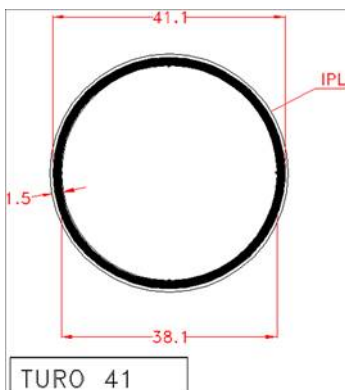

TURO41

Finishes	Plain colour	☒	Available in straight lengths	☒
	Serigraphy	☐	Available on rolls	☐
	Transfer film	☒		
	Mylar metal film	☐		
	Alu wrapping	☐	Accessories available	☐