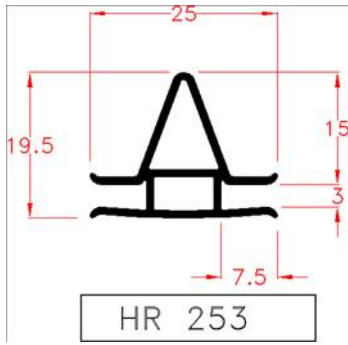

HR253

Finishes	Plain colour	☒	Available in straight lengths	☒
	Serigraphy	☐	Available on rolls	☐
	Transfer film	☐		
	Mylar metal film	☐		
	Alu wrapping	☐	Accessories available	☐