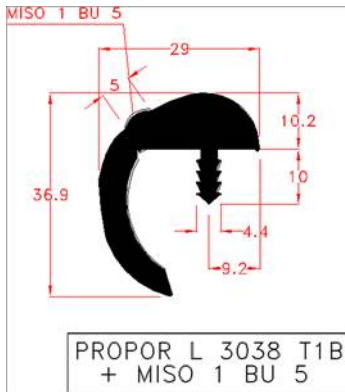

PROPOR L3038T1B

Finishes	Plain colour	☒	Available in straight lengths	☒	
	Serigraphy	☐	Available on rolls	☐	
	Transfer film	☐			
	Mylar metal film	☒			
	Alu wrapping	☐	Accessories available	☐