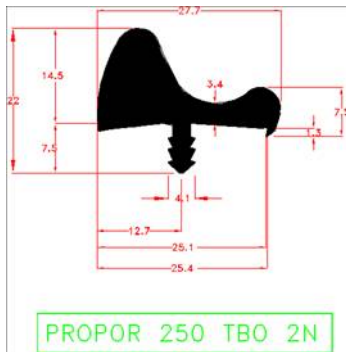

PROPOR250T BO2N

Finishes	Plain colour	☒	Available in straight lengths	☒
	Serigraphy	☐	Available on rolls	☒
	Transfer film	☒		
	Mylar metal film	☒		
	Alu wrapping	☐	Accessories available	☐