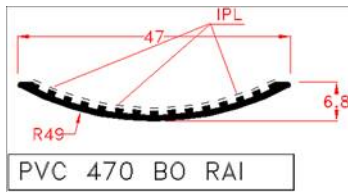

PVC470BO RAI

Finishes	Plain colour	☒	Available in straight lengths	☒
	Serigraphy	☐	Available on rolls	☐
	Transfer film	☒		
	Mylar metal film	☐		
	Alu wrapping	☐	Accessories available	☐