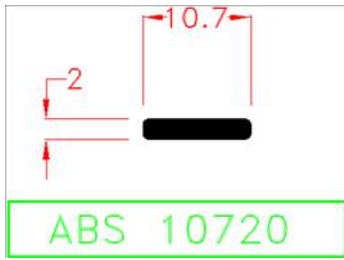

ABS10720

Finishes	Plain colour	☒	Available in straight lengths	☒
	Serigraphy	☐	Available on rolls	☐
	Transfer film	☐		
	Mylar metal film	☐		
	Alu wrapping	☐	Accessories available	☐

ABS1107/08

Finishes	Plain colour	☐	Available in straight lengths	☒
	Serigraphy	☐	Available on rolls	☐
	Transfer film	☐		
	Mylar metal film	☒		
	Alu wrapping	☐	Accessories available	☐