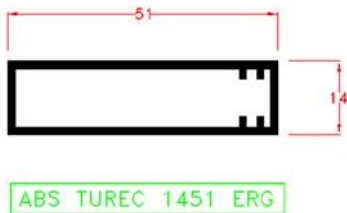

ABS TUREC1451ERG

Finishes	Plain colour	☒	Available in straight lengths	☒	
	Serigraphy	☐	Available on rolls	☐	
	Transfer film	☐			
	Mylar metal film	☐			
	Alu wrapping	☐	Accessories available	☐