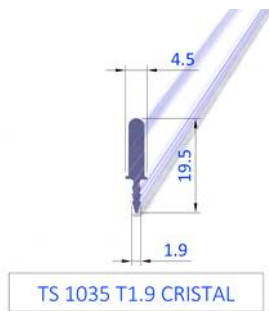

TS1035T

Finishes	Plain colour	☒	Available in straight lengths	☒
	Serigraphy	☐	Available on rolls	☐
	Transfer film	☒		
	Mylar metal film	☐		
	Alu wrapping	☐	Accessories available	☐