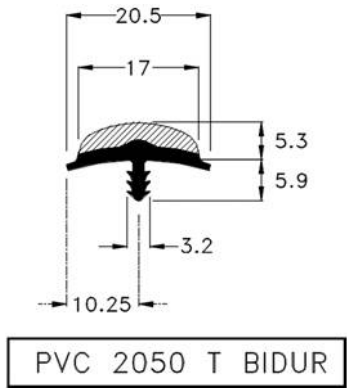

PVC2050T BIDUR

Finishes	Plain colour	☒	Available in straight lengths	☐
	Serigraphy	☐	Available on rolls	☒
	Transfer film	☐		
	Mylar metal film	☐		
	Alu wrapping	☐	Accessories available	☐