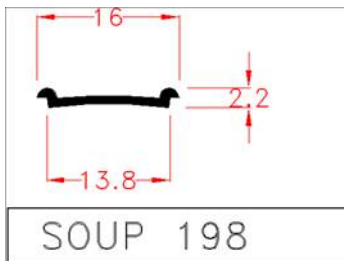

SOUP198

Finishes	Plain colour	☒	Available in straight lengths	☒	
	Serigraphy	☐	Available on rolls	☐	
	Transfer film	☐			
	Mylar metal film	☐			
	Alu wrapping	☐	Accessories available	☐