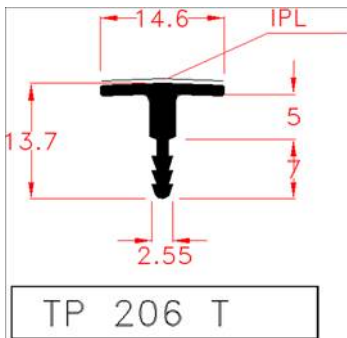

TP206T

Finishes	Plain colour	☒	Available in straight lengths	☒
	Serigraphy	☐	Available on rolls	☐
	Transfer film	☒		
	Mylar metal film	☐		
	Alu wrapping	☐	Accessories available	☐