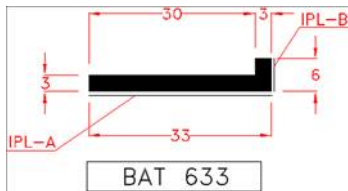

BAT633

Finishes	Plain colour	☒	Available in straight lengths	☒	
	Serigraphy	☐	Available on rolls	☐	
	Transfer film	☒			
	Mylar metal film	☐			
	Alu wrapping	☐	Accessories available	☐