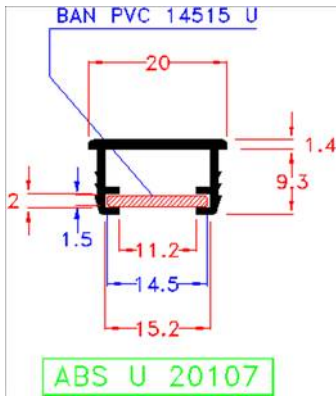

ABS U20107

Finishes	Plain colour	☒	Available in straight lengths	☒	
	Serigraphy	☐	Available on rolls	☐	
	Transfer film	☐			
	Mylar metal film	☐			
	Alu wrapping	☐	Accessories available	☐