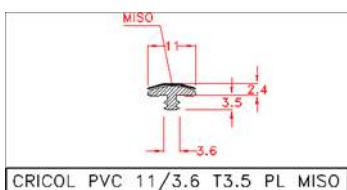

CRICOL PVC 11/3.6 T3.5 PL MISO

CRICOL PVC11/3.6 T3,5 PL

Finishes	Plain colour	☐	Available in straight lengths	☒
	Serigraphy	☐	Available on rolls	☒
	Transfer film	☐		
	Mylar metal film	☒		
	Alu wrapping	☐	Accessories available	☐