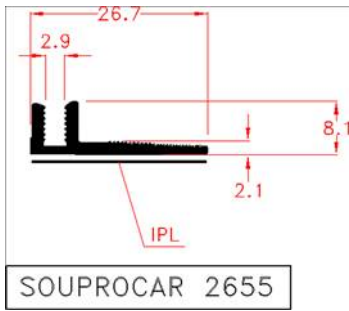

SOUPROCAR2655

Finishes	Plain colour	☒	Available in straight lengths	☒
	Serigraphy	☐	Available on rolls	☐
	Transfer film	☒		
	Mylar metal film	☐		
	Alu wrapping	☐	Accessories available	☐