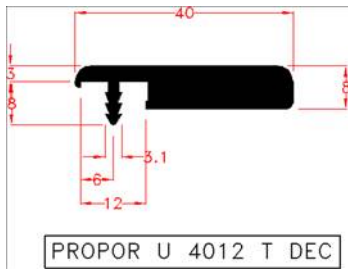

PROPOR U4012T DEC

Finishes	Plain colour	☒	Available in straight lengths	☒	
	Serigraphy	☐	Available on rolls	☐	
	Transfer film	☐			
	Mylar metal film	☐			
	Alu wrapping	☐	Accessories available	☐