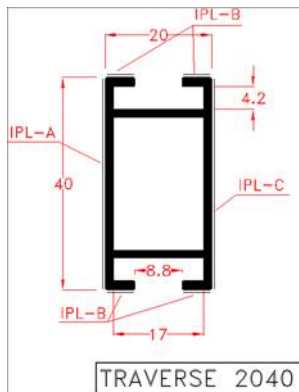

TRAVERSE2040

Finishes	Plain colour	☒	Available in straight lengths	☒
	Serigraphy	☐	Available on rolls	☐
	Transfer film	☒		
	Mylar metal film	☐		
	Alu wrapping	☐	Accessories available	☒