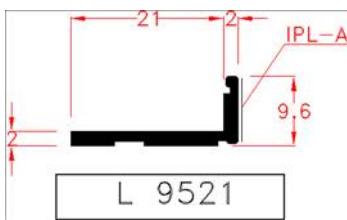

L9521

Finishes	Plain colour	☒	Available in straight lengths	☒
	Serigraphy	☐	Available on rolls	☐
	Transfer film	☒		
	Mylar metal film	☐		
	Alu wrapping	☒	Accessories available	☐