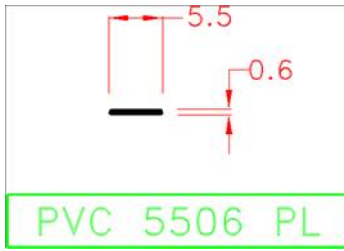

PVC5506PL

Finishes	Plain colour	☒	Available in straight lengths	☒
	Serigraphy	☐	Available on rolls	☐
	Transfer film	☒		
	Mylar metal film	☐		
	Alu wrapping	☐	Accessories available	☐