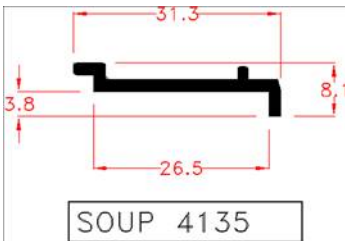

SOUP4135

Finishes	Plain colour	☒	Available in straight lengths	☒	
	Serigraphy	☐	Available on rolls	☐	
	Transfer film	☐			
	Mylar metal film	☐			
	Alu wrapping	☐	Accessories available	☐