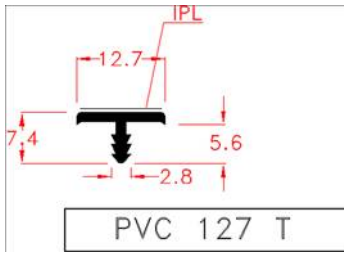

PVC127T

Finishes	Plain colour	☒	Available in straight lengths	☒	
	Serigraphy	☐	Available on rolls	☐	
	Transfer film	☒			
	Mylar metal film	☐			
	Alu wrapping	☐	Accessories available	☐