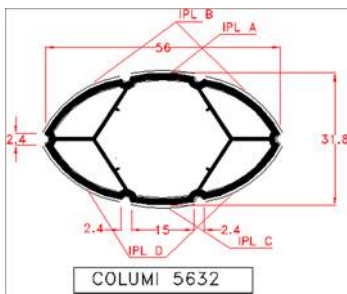

COLUMI5632

Finishes	Plain colour	☒	Available in straight lengths	☒	
	Serigraphy	☐	Available on rolls	☐	
	Transfer film	☒			
	Mylar metal film	☐			
	Alu wrapping	☐	Accessories available	☐