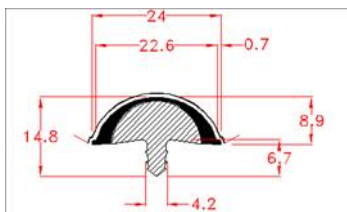

PROPOR 242209 TDR RECY

PROPOR242209TDR/RECY

Finishes	Plain colour	☒	Available in straight lengths	☐	
	Serigraphy	☐	Available on rolls	☒	
	Transfer film	☐			
	Mylar metal film	☐			
	Alu wrapping	☐	Accessories available	☐