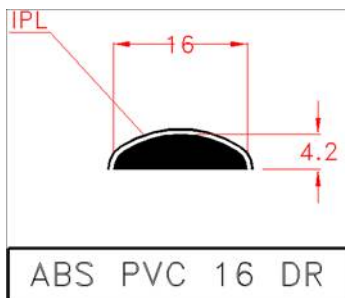

ABS PVC16DR

Finishes	Plain colour	☒	Available in straight lengths	☒
	Serigraphy	☒	Available on rolls	☐
	Transfer film	☒		
	Mylar metal film	☐		
	Alu wrapping	☐	Accessories available	☐