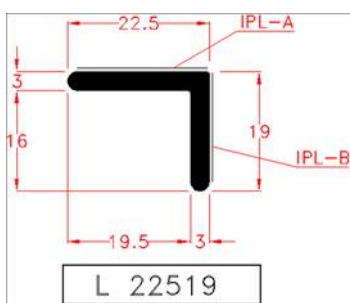

L22519

Finishes	Plain colour	☒	Available in straight lengths	☒
	Serigraphy	☐	Available on rolls	☐
	Transfer film	☒		
	Mylar metal film	☐		
	Alu wrapping	☐	Accessories available	☐