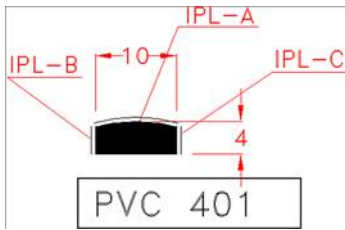

PVC401

Finishes	Plain colour	☒	Available in straight lengths	☒	
	Serigraphy	☐	Available on rolls	☐	
	Transfer film	☒			
	Mylar metal film	☒			
	Alu wrapping	☐	Accessories available	☒