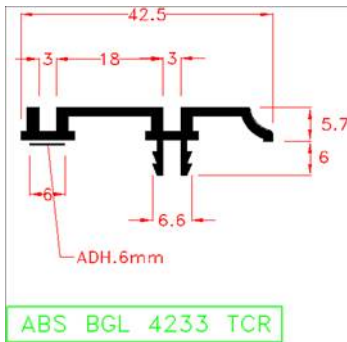

ABS BGL4233 TCR

Finishes	Plain colour	☒	Available in straight lengths	☒	
	Serigraphy	☐	Available on rolls	☐	
	Transfer film	☐			
	Mylar metal film	☐			
	Alu wrapping	☐	Accessories available	☐