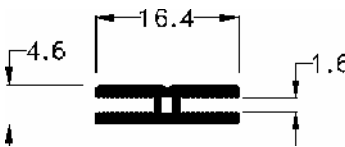

H1646R2

Finishes	Plain colour	☒	Available in straight lengths	☒
	Serigraphy	☐	Available on rolls	☐
	Transfer film	☐		
	Mylar metal film	☐		
	Alu wrapping	☐	Accessories available	☐