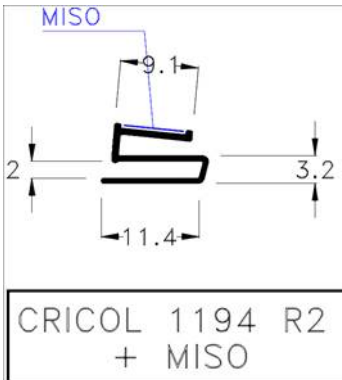

CRICOL1194 R2

Finishes	Plain colour	☐	Available in straight lengths	☒
	Serigraphy	☐	Available on rolls	☐
	Transfer film	☒		
	Mylar metal film	☐		
	Alu wrapping	☐	Accessories available	☐