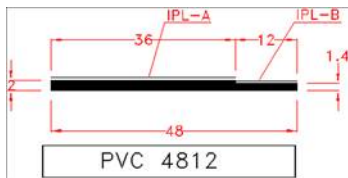

PVC4812

Finishes	Plain colour	☒	Available in straight lengths	☒
	Serigraphy	☐	Available on rolls	☐
	Transfer film	☒		
	Mylar metal film	☐		
	Alu wrapping	☐	Accessories available	☐