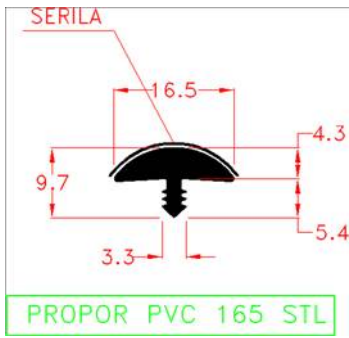

PROPOR PVC165 STL

Finishes	Plain colour	☐	Available in straight lengths	☒	
	Serigraphy	☒	Available on rolls	☐	
	Transfer film	☐			
	Mylar metal film	☐			
	Alu wrapping	☐	Accessories available	☐