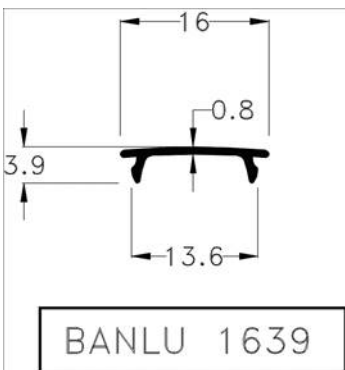

BANLU1639+NU

Finishes	Plain colour	☒	Available in straight lengths	☒	
	Serigraphy	☐	Available on rolls	☐	
	Transfer film	☐			
	Mylar metal film	☐			
	Alu wrapping	☐	Accessories available	☐