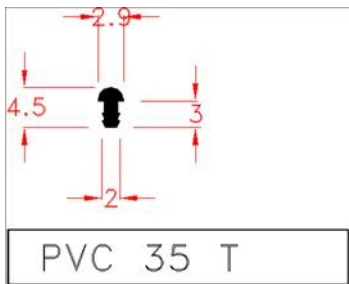

PVC35T

Finishes	Plain colour	☒	Available in straight lengths	☒
	Serigraphy	☐	Available on rolls	☐
	Transfer film	☐		
	Mylar metal film	☐		
	Alu wrapping	☒	Accessories available	☐