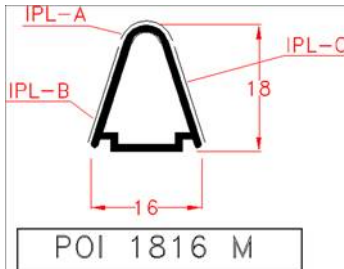

POI1816M

Finishes	Plain colour	☒	Available in straight lengths	☒	
	Serigraphy	☐	Available on rolls	☐	
	Transfer film	☒			
	Mylar metal film	☐			
	Alu wrapping	☒	Accessories available	☐