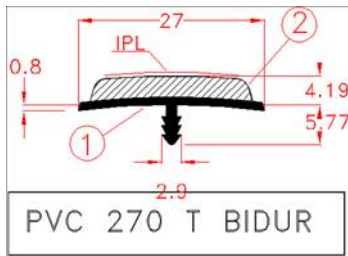

PVC270T BIDUR

Finishes	Plain colour	☒	Available in straight lengths	☒	
	Serigraphy	☐	Available on rolls	☒	
	Transfer film	☒			
	Mylar metal film	☐			
	Alu wrapping	☐	Accessories available	☐