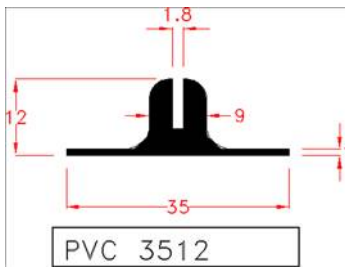

PVC3512

Finishes	Plain colour	☒	Available in straight lengths	☒
	Serigraphy	☐	Available on rolls	☐
	Transfer film	☐		
	Mylar metal film	☐		
	Alu wrapping	☐	Accessories available	☐