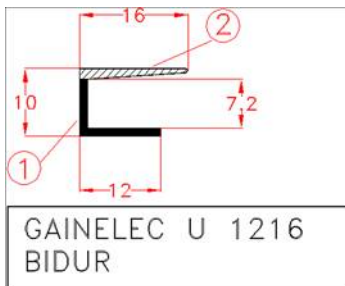

GAINELEC U1216BIDUR

Finishes	Plain colour	☒	Available in straight lengths	☒	
	Serigraphy	☐	Available on rolls	☐	
	Transfer film	☐			
	Mylar metal film	☐			
	Alu wrapping	☐	Accessories available	☐