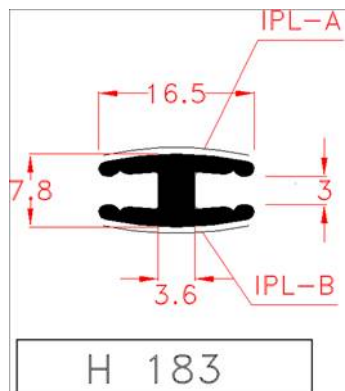

H183

Finishes	Plain colour	☒	Available in straight lengths	☒
	Serigraphy	☐	Available on rolls	☐
	Transfer film	☒		
	Mylar metal film	☐		
	Alu wrapping	☐	Accessories available	☐