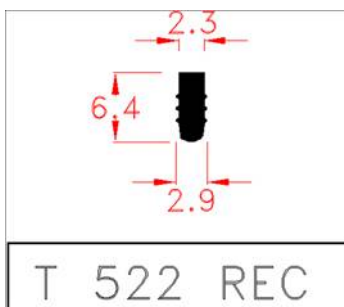

T522REC

Finishes	Plain colour	☒	Available in straight lengths	☒	
	Serigraphy	☐	Available on rolls	☐	
	Transfer film	☐			
	Mylar metal film	☐			
	Alu wrapping	☐	Accessories available	☐