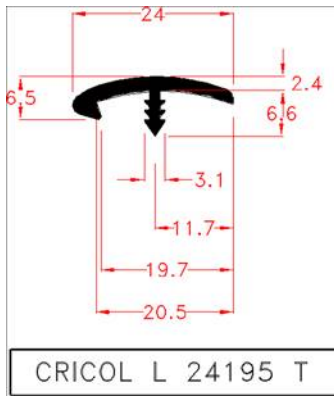

CRICOL L24195T

Finishes	Plain colour	☒	Available in straight lengths	☒	
	Serigraphy	☒	Available on rolls	☐	
	Transfer film	☐			
	Mylar metal film	☐			
	Alu wrapping	☐	Accessories available	☐