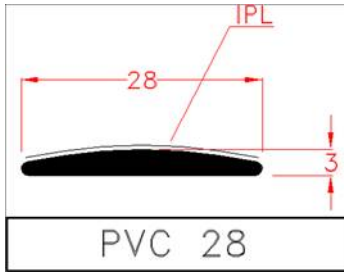

PVC28

Finishes	Plain colour	☒	Available in straight lengths	☒
	Serigraphy	☒	Available on rolls	☒
	Transfer film	☒		
	Mylar metal film	☒		
	Alu wrapping	☐	Accessories available	☐