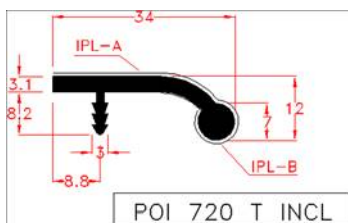

POI720T INCL

Finishes	Plain colour	☒	Available in straight lengths	☒	
	Serigraphy	☐	Available on rolls	☐	
	Transfer film	☒			
	Mylar metal film	☒			
	Alu wrapping	☐	Accessories available	☐