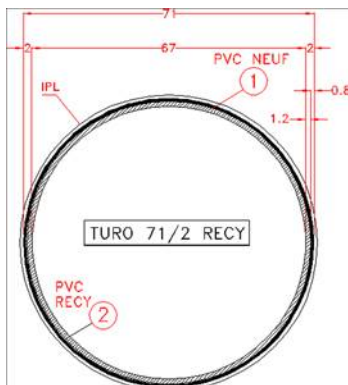

TURO71/2RECY

Finishes	Plain colour	☒	Available in straight lengths	☒
	Serigraphy	☐	Available on rolls	☐
	Transfer film	☐		
	Mylar metal film	☐		
	Alu wrapping	☐	Accessories available	☐