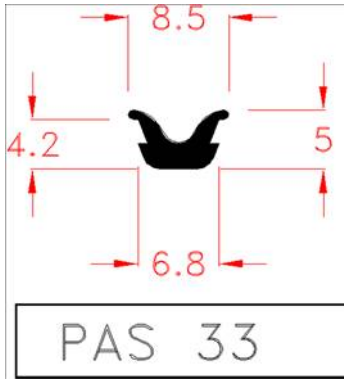

PAS33

Finishes	Plain colour	☒	Available in straight lengths	☒
	Serigraphy	☐	Available on rolls	☐
	Transfer film	☐		
	Mylar metal film	☐		
	Alu wrapping	☐	Accessories available	☐