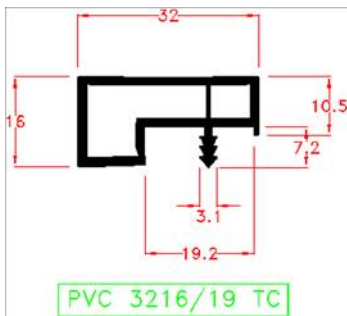

PVC3216/19 TC

Finishes	Plain colour	☒	Available in straight lengths	☒	
	Serigraphy	☐	Available on rolls	☐	
	Transfer film	☒			
	Mylar metal film	☐			
	Alu wrapping	☐	Accessories available	☐