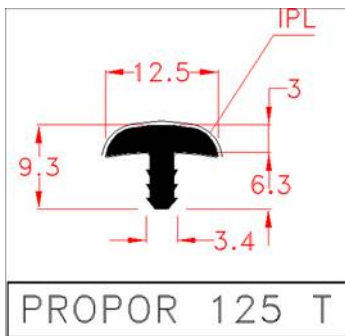

PROPOR125T

Finishes	Plain colour	☒	Available in straight lengths	☒
	Serigraphy	☐	Available on rolls	☒
	Transfer film	☒		
	Mylar metal film	☒		
	Alu wrapping	☐	Accessories available	☐