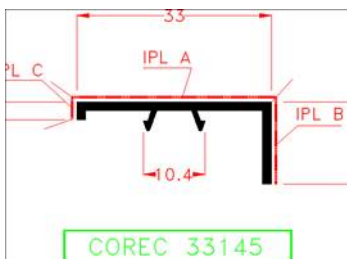

COREC33145

Finishes	Plain colour	☒	Available in straight lengths	☒
	Serigraphy	☐	Available on rolls	☐
	Transfer film	☐		
	Mylar metal film	☐		
	Alu wrapping	☐	Accessories available	☐