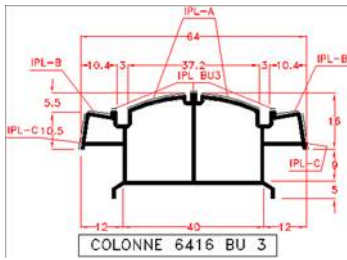

COLONNE6416BU3

Finishes	Plain colour	☒	Available in straight lengths	☒	
	Serigraphy	☐	Available on rolls	☐	
	Transfer film	☒			
	Mylar metal film	☐			
	Alu wrapping	☐	Accessories available	☐