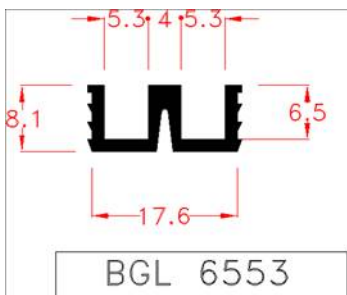

BGL6553

Finishes	Plain colour	☒	Available in straight lengths	☒	
	Serigraphy	☐	Available on rolls	☐	
	Transfer film	☐			
	Mylar metal film	☐			
	Alu wrapping	☐	Accessories available	☐