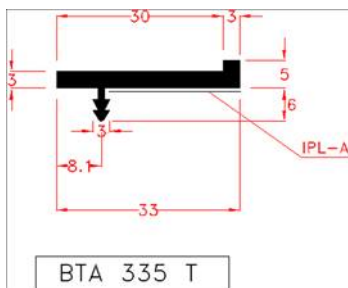

BTA335T

Finishes	Plain colour	☒	Available in straight lengths	☒	
	Serigraphy	☐	Available on rolls	☐	
	Transfer film	☒			
	Mylar metal film	☐			
	Alu wrapping	☐	Accessories available	☐