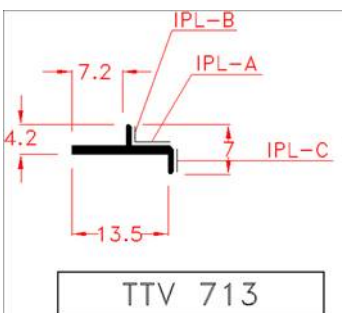

TTV713

Finishes	Plain colour	☒	Available in straight lengths	☒
	Serigraphy	☐	Available on rolls	☐
	Transfer film	☒		
	Mylar metal film	☐		
	Alu wrapping	☒	Accessories available	☐