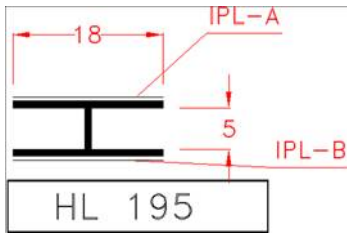

HL195

Finishes	Plain colour	☒	Available in straight lengths	☒	
	Serigraphy	☐	Available on rolls	☐	
	Transfer film	☒			
	Mylar metal film	☐			
	Alu wrapping	☐	Accessories available	☐