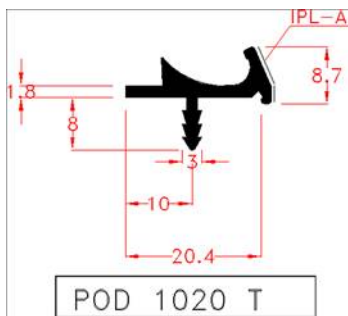

POD1020T

Finishes	Plain colour	☒	Available in straight lengths	☒	
	Serigraphy	☐	Available on rolls	☐	
	Transfer film	☒			
	Mylar metal film	☐			
	Alu wrapping	☒	Accessories available	☐