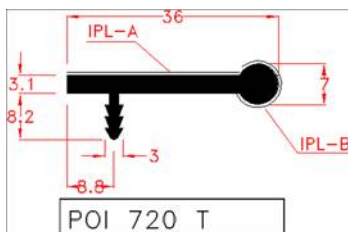

POI720T

Finishes	Plain colour	☒	Available in straight lengths	☒	
	Serigraphy	☐	Available on rolls	☐	
	Transfer film	☒			
	Mylar metal film	☒			
	Alu wrapping	☐	Accessories available	☐