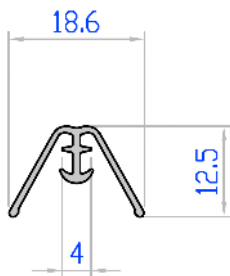

CLIPO 13190 ERG

CLIPO13190ERG

Finishes	Plain colour	☒	Available in straight lengths	☒	
	Serigraphy	☐	Available on rolls	☐	
	Transfer film	☐			
	Mylar metal film	☐			
	Alu wrapping	☐	Accessories available	☐