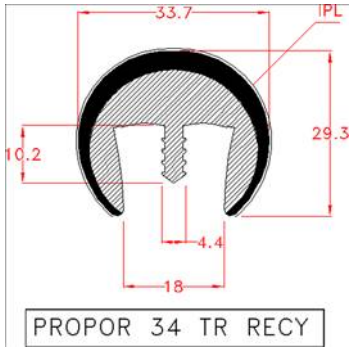

PROPOR34TR/RECY

Finishes	Plain colour	☒	Available in straight lengths	☒
	Serigraphy	☐	Available on rolls	☒
	Transfer film	☒		
	Mylar metal film	☒		
	Alu wrapping	☐	Accessories available	☐