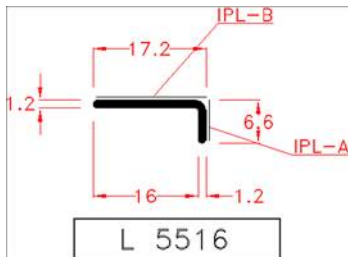

L5516

Finishes	Plain colour	☒	Available in straight lengths	☒
	Serigraphy	☐	Available on rolls	☐
	Transfer film	☒		
	Mylar metal film	☐		
	Alu wrapping	☐	Accessories available	☐