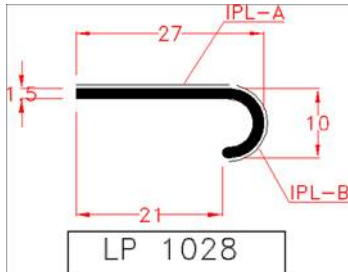

LP1028

Finishes	Plain colour	☒	Available in straight lengths	☒
	Serigraphy	☐	Available on rolls	☐
	Transfer film	☒		
	Mylar metal film	☐		
	Alu wrapping	☒	Accessories available	☐