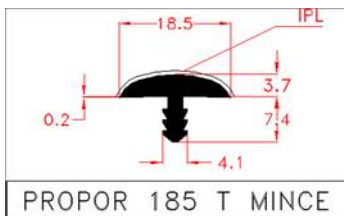

PROPOR185T MINCE

Finishes	Plain colour	☒	Available in straight lengths	☒	
	Serigraphy	☒	Available on rolls	☒	
	Transfer film	☒			
	Mylar metal film	☒			
	Alu wrapping	☐	Accessories available	☐