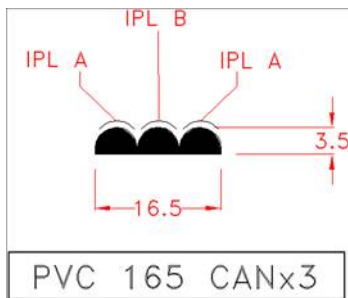

PVC165CANX3

Finishes	Plain colour	☒	Available in straight lengths	☒
	Serigraphy	☐	Available on rolls	☐
	Transfer film	☒		
	Mylar metal film	☐		
	Alu wrapping	☐	Accessories available	☐