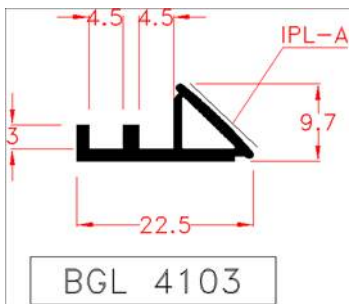

BGL4103

Finishes	Plain colour	☒	Available in straight lengths	☒
	Serigraphy	☐	Available on rolls	☐
	Transfer film	☒		
	Mylar metal film	☐		
	Alu wrapping	☒	Accessories available	☐