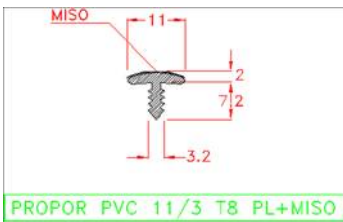

PROPOR PVC11/3.6 T8 PL

Finishes	Plain colour	☐	Available in straight lengths	☒
	Serigraphy	☐	Available on rolls	☐
	Transfer film	☐		
	Mylar metal film	☒		
	Alu wrapping	☐	Accessories available	☐