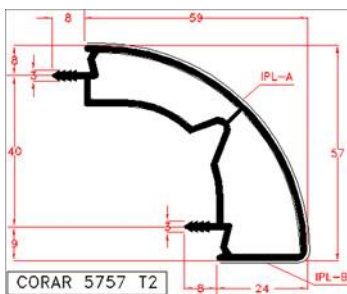

CORAR5757T2

Finishes	Plain colour	☒	Available in straight lengths	☒	
	Serigraphy	☐	Available on rolls	☐	
	Transfer film	☒			
	Mylar metal film	☐			
	Alu wrapping	☒	Accessories available	☐