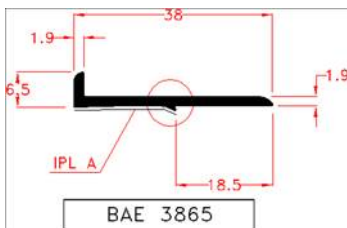

BAE3865

Finishes	Plain colour	☒	Available in straight lengths	☒	
	Serigraphy	☐	Available on rolls	☐	
	Transfer film	☒			
	Mylar metal film	☐			
	Alu wrapping	☐	Accessories available	☐