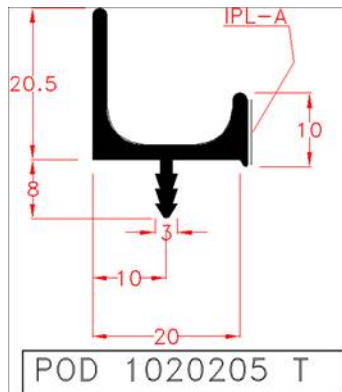

POD1020205T

Finishes	Plain colour	☒	Available in straight lengths	☒	
	Serigraphy	☐	Available on rolls	☐	
	Transfer film	☒			
	Mylar metal film	☐			
	Alu wrapping	☒	Accessories available	☐