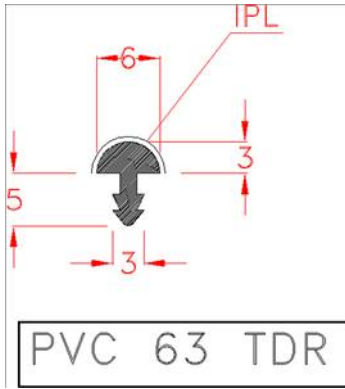

PVC63TDR

Finishes	Plain colour	☒	Available in straight lengths	☒
	Serigraphy	☐	Available on rolls	☐
	Transfer film	☒		
	Mylar metal film	☒		
	Alu wrapping	☐	Accessories available	☐