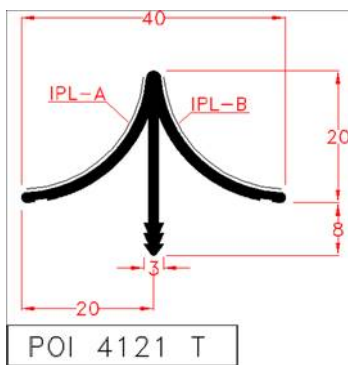

POI4121T

Finishes	Plain colour	☒	Available in straight lengths	☒
	Serigraphy	☐	Available on rolls	☐
	Transfer film	☒		
	Mylar metal film	☐		
	Alu wrapping	☒	Accessories available	☐