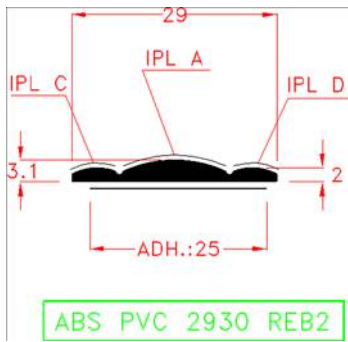

ABS PVC2930REB2

Finishes	Plain colour	☒	Available in straight lengths	☒
	Serigraphy	☐	Available on rolls	☐
	Transfer film	☒		
	Mylar metal film	☐		
	Alu wrapping	☐	Accessories available	☐