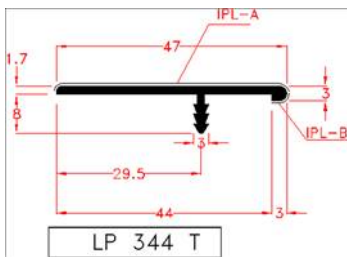

LP344T

Finishes	Plain colour	☒	Available in straight lengths	☒
	Serigraphy	☐	Available on rolls	☐
	Transfer film	☒		
	Mylar metal film	☐		
	Alu wrapping	☐	Accessories available	☐