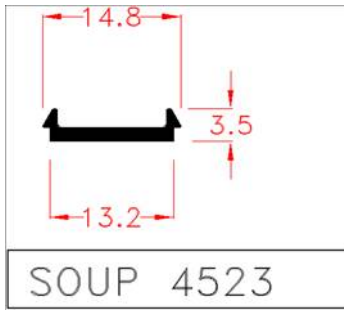

SOUP4523

Finishes	Plain colour	☒	Available in straight lengths	☐
	Serigraphy	☐	Available on rolls	☒
	Transfer film	☐		
	Mylar metal film	☐		
	Alu wrapping	☐	Accessories available	☐