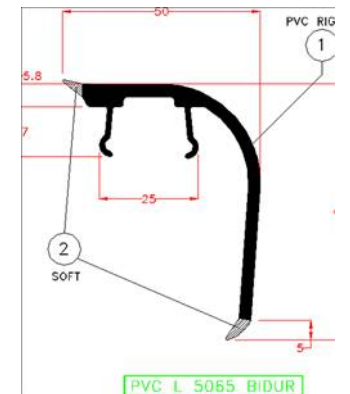

PVC L 5065 BIDUR

Finishes	Plain colour	☒	Available in straight lengths	☒
	Serigraphy	☐	Available on rolls	☐
	Transfer film	☐		
	Mylar metal film	☐		
	Alu wrapping	☐	Accessories available	☐