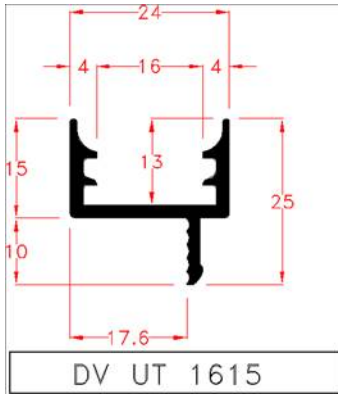

DVUT1615

Finishes	Plain colour	☒	Available in straight lengths	☒
	Serigraphy	☐	Available on rolls	☐
	Transfer film	☐		
	Mylar metal film	☐		
	Alu wrapping	☐	Accessories available	☐