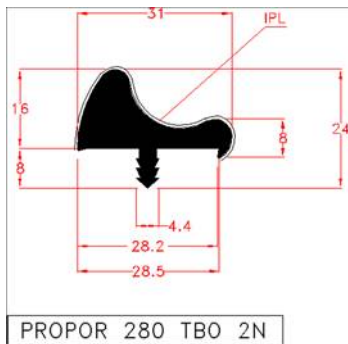

PROPOR280T BO2N

Finishes	Plain colour	☒	Available in straight lengths	☒	
	Serigraphy	☐	Available on rolls	☒	
	Transfer film	☒			
	Mylar metal film	☒			
	Alu wrapping	☐	Accessories available	☐