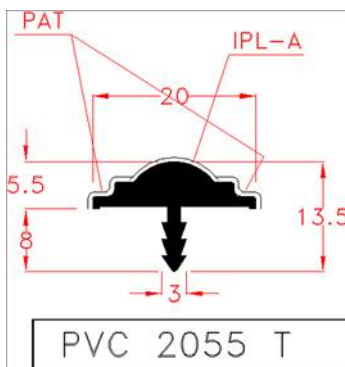

PVC2055T

Finishes	Plain colour	☒	Available in straight lengths	☒
	Serigraphy	☐	Available on rolls	☐
	Transfer film	☒		
	Mylar metal film	☐		
	Alu wrapping	☒	Accessories available	☐