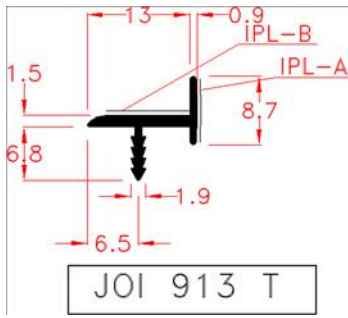

JOI913T

Finishes	Plain colour	☒	Available in straight lengths	☒	
	Serigraphy	☐	Available on rolls	☐	
	Transfer film	☒			
	Mylar metal film	☐			
	Alu wrapping	☐	Accessories available	☐