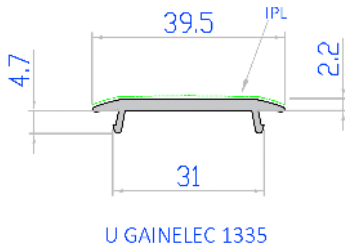

U GAINelec1335

Finishes	Plain colour	☒	Available in straight lengths	☒
	Serigraphy	☒	Available on rolls	☐
	Transfer film	☒		
	Mylar metal film	☐		
	Alu wrapping	☐	Accessories available	☐