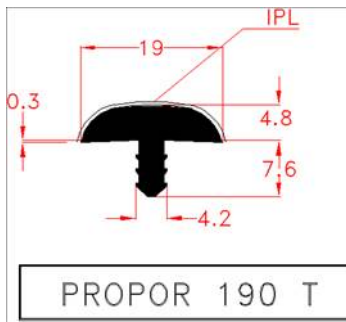

PROPOR190T

Finishes	Plain colour	☒	Available in straight lengths	☒	
	Serigraphy	☒	Available on rolls	☒	
	Transfer film	☒			
	Mylar metal film	☒			
	Alu wrapping	☐	Accessories available	☐