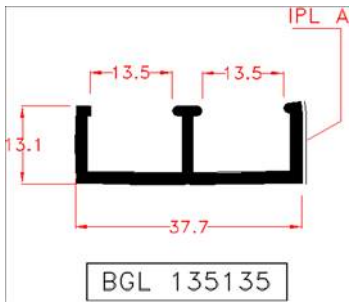

BGL135135

Finishes	Plain colour	☒	Available in straight lengths	☒
	Serigraphy	☐	Available on rolls	☐
	Transfer film	☐		
	Mylar metal film	☐		
	Alu wrapping	☐	Accessories available	☐