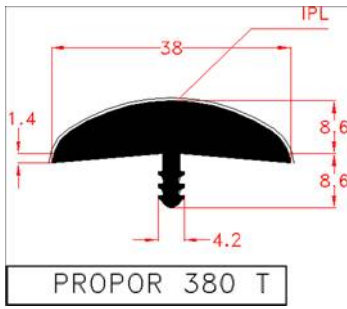

PROPOR380T

Finishes	Plain colour	☒	Available in straight lengths	☒
	Serigraphy	☐	Available on rolls	☒
	Transfer film	☒		
	Mylar metal film	☒		
	Alu wrapping	☐	Accessories available	☐