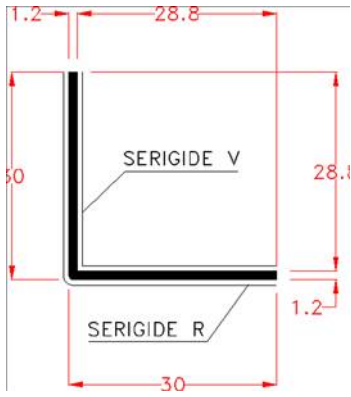

L3020/1 PL

Finishes	Plain colour	☐	Available in straight lengths	☒
	Serigraphy	☒	Available on rolls	☐
	Transfer film	☐		
	Mylar metal film	☐		
	Alu wrapping	☐	Accessories available	☐