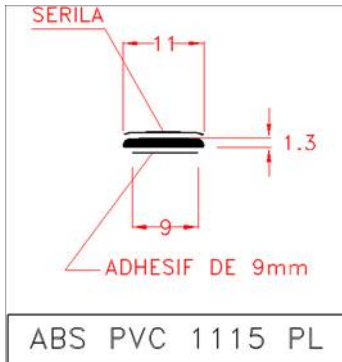

ABS PVC1115PL

Finishes	Plain colour	☐	Available in straight lengths	☒
	Serigraphy	☒	Available on rolls	☐
	Transfer film	☐		
	Mylar metal film	☐		
	Alu wrapping	☐	Accessories available	☐