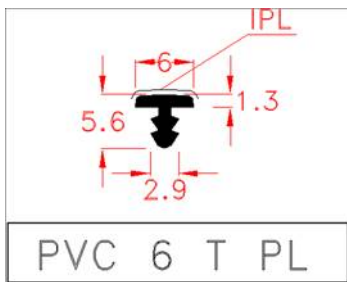

PVC6T PL

Finishes	Plain colour	☒	Available in straight lengths	☒
	Serigraphy	☐	Available on rolls	☐
	Transfer film	☒		
	Mylar metal film	☒		
	Alu wrapping	☐	Accessories available	☐