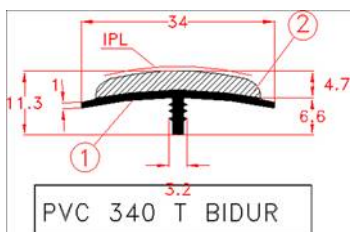

PVC340T BIDUR

Finishes	Plain colour	☒	Available in straight lengths	☒	
	Serigraphy	☐	Available on rolls	☒	
	Transfer film	☒			
	Mylar metal film	☐			
	Alu wrapping	☐	Accessories available	☐