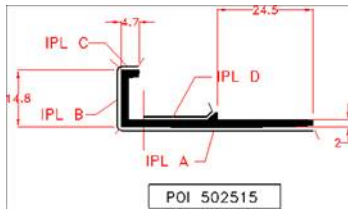

POI502515

Finishes	Plain colour	☒	Available in straight lengths	☒	
	Serigraphy	☐	Available on rolls	☐	
	Transfer film	☐			
	Mylar metal film	☐			
	Alu wrapping	☐	Accessories available	☐