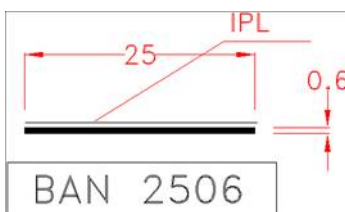

BAN2506

Finishes	Plain colour	☒	Available in straight lengths	☒
	Serigraphy	☐	Available on rolls	☒
	Transfer film	☒		
	Mylar metal film	☐		
	Alu wrapping	☐	Accessories available	☐