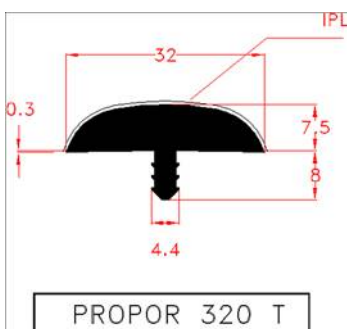

PROPOR320T

Finishes	Plain colour	☒	Available in straight lengths	☒
	Serigraphy	☒	Available on rolls	☒
	Transfer film	☒		
	Mylar metal film	☒		
	Alu wrapping	☐	Accessories available	☐