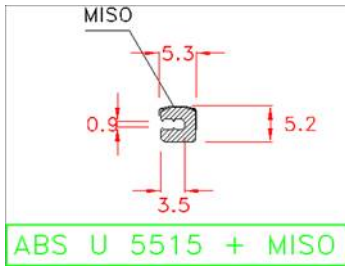

ABS U5515

Finishes	Plain colour	☒	Available in straight lengths	☒
	Serigraphy	☐	Available on rolls	☐
	Transfer film	☐		
	Mylar metal film	☐		
	Alu wrapping	☐	Accessories available	☐