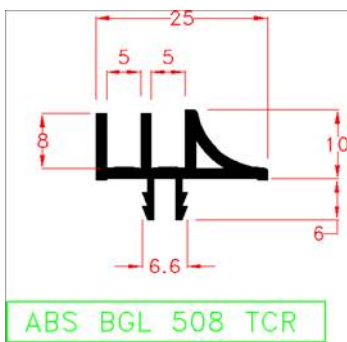

ABS BGL508 TCR

Finishes	Plain colour	☒	Available in straight lengths	☒	
	Serigraphy	☐	Available on rolls	☐	
	Transfer film	☐			
	Mylar metal film	☐			
	Alu wrapping	☐	Accessories available	☐