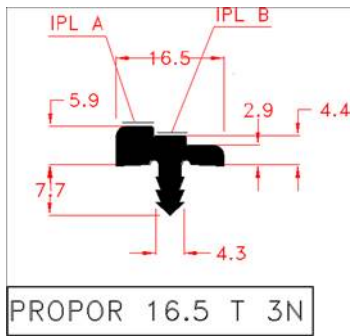

PROPOR16,5T3N

Finishes	Plain colour	☒	Available in straight lengths	☒
	Serigraphy	☐	Available on rolls	☒
	Transfer film	☐		
	Mylar metal film	☒		
	Alu wrapping	☐	Accessories available	☐