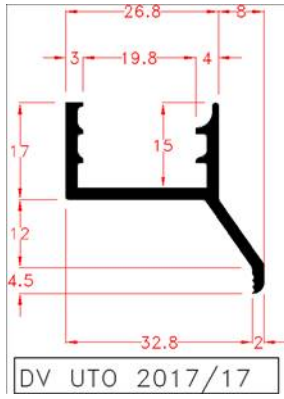

DVUTO2017/17

Finishes	Plain colour	☒	Available in straight lengths	☒	
	Serigraphy	☐	Available on rolls	☐	
	Transfer film	☐			
	Mylar metal film	☐			
	Alu wrapping	☐	Accessories available	☐