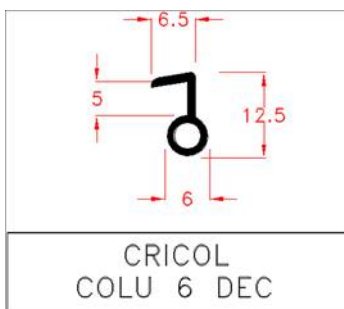

CRICOL COLU6DEC

Finishes	Plain colour	☒	Available in straight lengths	☒	
	Serigraphy	☐	Available on rolls	☐	
	Transfer film	☐			
	Mylar metal film	☒			
	Alu wrapping	☐	Accessories available	☐