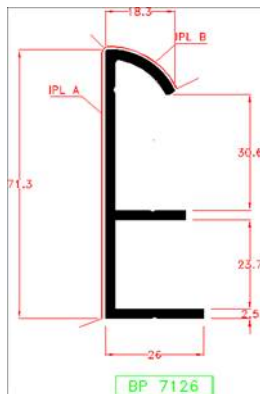

BP7126

Finishes	Plain colour	☒	Available in straight lengths	☒
	Serigraphy	☐	Available on rolls	☐
	Transfer film	☒		
	Mylar metal film	☐		
	Alu wrapping	☐	Accessories available	☐