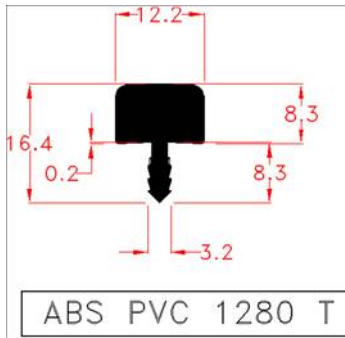

ABS PVC1280T

Finishes	Plain colour	☒	Available in straight lengths	☒
	Serigraphy	☐	Available on rolls	☐
	Transfer film	☒		
	Mylar metal film	☐		
	Alu wrapping	☐	Accessories available	☐