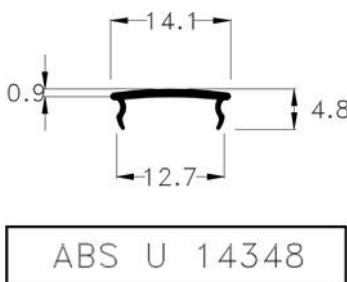

ABS U14348

Finishes	Plain colour	☒	Available in straight lengths	☒	
	Serigraphy	☐	Available on rolls	☐	
	Transfer film	☐			
	Mylar metal film	☐			
	Alu wrapping	☐	Accessories available	☐