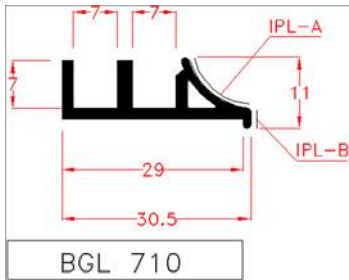

BGL710

Finishes	Plain colour	☒	Available in straight lengths	☒
	Serigraphy	☐	Available on rolls	☐
	Transfer film	☒		
	Mylar metal film	☐		
	Alu wrapping	☒	Accessories available	☐