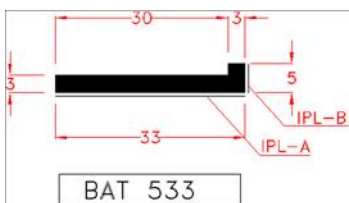

BAT533

Finishes	Plain colour	☒	Available in straight lengths	☒
	Serigraphy	☐	Available on rolls	☐
	Transfer film	☒		
	Mylar metal film	☐		
	Alu wrapping	☐	Accessories available	☐