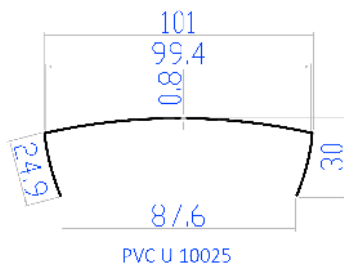

PVC U10025

Finishes	Plain colour	☒	Available in straight lengths	☒
	Serigraphy	☐	Available on rolls	☐
	Transfer film	☐		
	Mylar metal film	☐		
	Alu wrapping	☐	Accessories available	☐