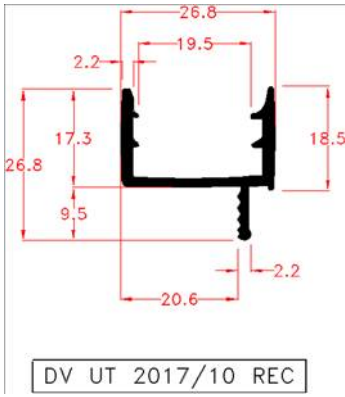

DVUT2017/10REC

Finishes	Plain colour	☒	Available in straight lengths	☒
	Serigraphy	☐	Available on rolls	☐
	Transfer film	☐		
	Mylar metal film	☐		
	Alu wrapping	☐	Accessories available	☐