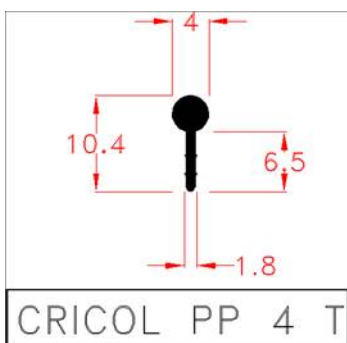

PROPOR PP4T

Finishes	Plain colour	☒	Available in straight lengths	☒	
	Serigraphy	☐	Available on rolls	☐	
	Transfer film	☐			
	Mylar metal film	☐			
	Alu wrapping	☐	Accessories available	☐