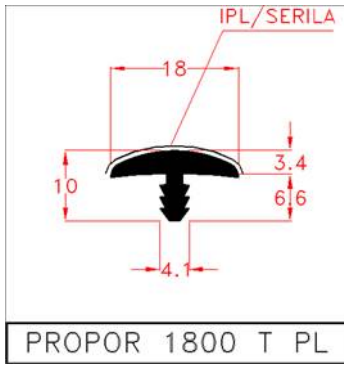

PROPOR1800T PL

Finishes	Plain colour	☒	Available in straight lengths	☒
	Serigraphy	☒	Available on rolls	☐
	Transfer film	☐		
	Mylar metal film	☐		
	Alu wrapping	☐	Accessories available	☐