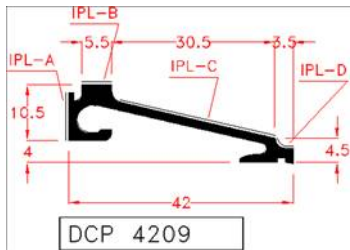

DCP4209

Finishes	Plain colour	☒	Available in straight lengths	☒	
	Serigraphy	☐	Available on rolls	☐	
	Transfer film	☒			
	Mylar metal film	☐			
	Alu wrapping	☐	Accessories available	☐