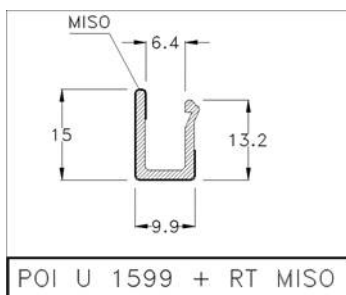

POI U1599

Finishes	Plain colour	☐	Available in straight lengths	☒
	Serigraphy	☐	Available on rolls	☐
	Transfer film	☐		
	Mylar metal film	☒		
	Alu wrapping	☐	Accessories available	☐