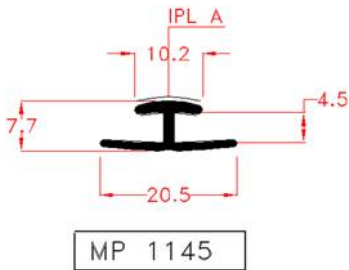

MP1145

Finishes	Plain colour	☒	Available in straight lengths	☒
	Serigraphy	☐	Available on rolls	☐
	Transfer film	☒		
	Mylar metal film	☐		
	Alu wrapping	☒	Accessories available	☐