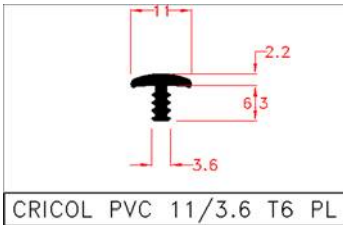

CRICOL PVC11/3.6 T6 PL

Finishes	Plain colour	☒	Available in straight lengths	☒	
	Serigraphy	☒	Available on rolls	☒	
	Transfer film	☐			
	Mylar metal film	☒			
	Alu wrapping	☐	Accessories available	☐