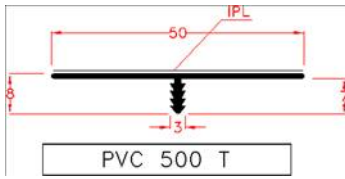

PVC500T

Finishes	Plain colour	☒	Available in straight lengths	☒
	Serigraphy	☐	Available on rolls	☐
	Transfer film	☒		
	Mylar metal film	☐		
	Alu wrapping	☒	Accessories available	☐