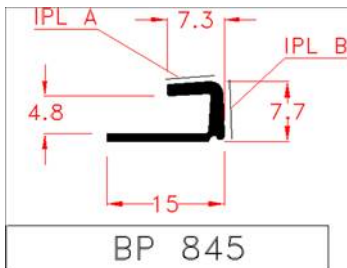

BP845

Finishes	Plain colour	☒	Available in straight lengths	☒	
	Serigraphy	☐	Available on rolls	☐	
	Transfer film	☒			
	Mylar metal film	☐			
	Alu wrapping	☒	Accessories available	☐