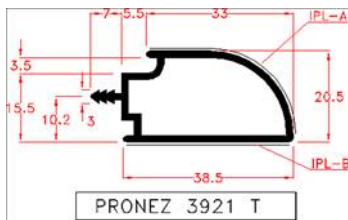

PRONEZ3921T

Finishes	Plain colour	☒	Available in straight lengths	☒
	Serigraphy	☐	Available on rolls	☐
	Transfer film	☒		
	Mylar metal film	☐		
	Alu wrapping	☒	Accessories available	☐