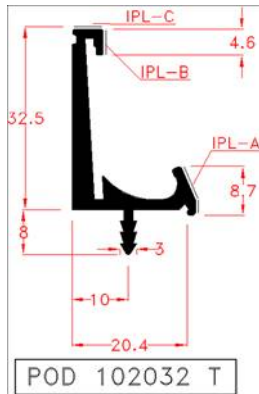

POD102032T

Finishes	Plain colour	☒	Available in straight lengths	☒	
	Serigraphy	☐	Available on rolls	☐	
	Transfer film	☒			
	Mylar metal film	☐			
	Alu wrapping	☒	Accessories available	☐