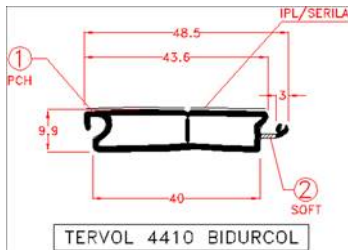

TERVOL4410BIDURCOL

Finishes	Plain colour	☒	Available in straight lengths	☒
	Serigraphy	☒	Available on rolls	☐
	Transfer film	☒		
	Mylar metal film	☐		
	Alu wrapping	☐	Accessories available	☒