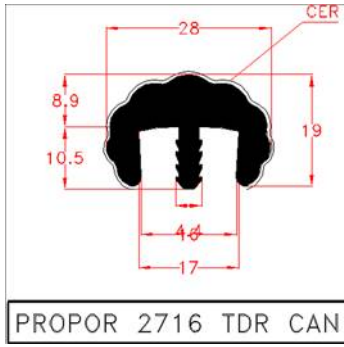

PROPOR2716TDR CAN

Finishes	Plain colour	☒	Available in straight lengths	☒
	Serigraphy	☐	Available on rolls	☒
	Transfer film	☒		
	Mylar metal film	☒		
	Alu wrapping	☐	Accessories available	☐