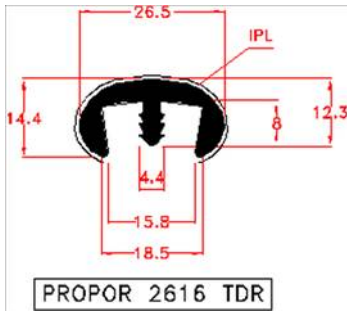

PROPOR2616TDR

Finishes	Plain colour	☒	Available in straight lengths	☒	
	Serigraphy	☐	Available on rolls	☒	
	Transfer film	☐			
	Mylar metal film	☐			
	Alu wrapping	☐	Accessories available	☐