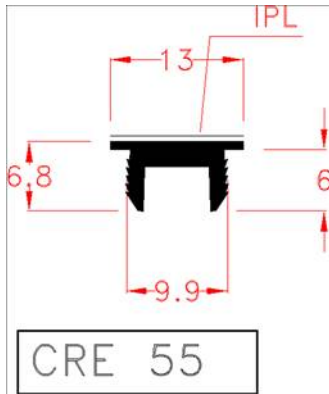

CRE55

Finishes	Plain colour	☒	Available in straight lengths	☒
	Serigraphy	☐	Available on rolls	☐
	Transfer film	☒		
	Mylar metal film	☐		
	Alu wrapping	☐	Accessories available	☒