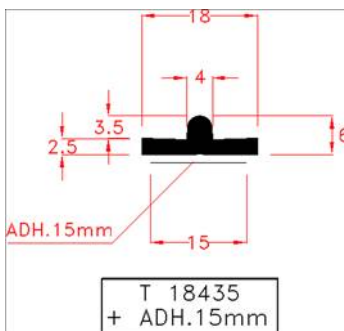

T18435

Finishes	Plain colour	☒	Available in straight lengths	☒	
	Serigraphy	☐	Available on rolls	☐	
	Transfer film	☐			
	Mylar metal film	☐			
	Alu wrapping	☐	Accessories available	☐