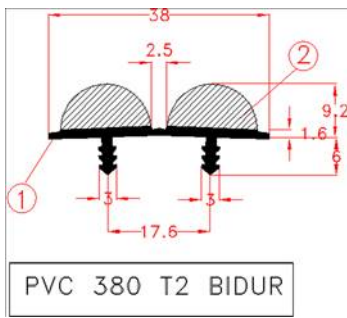

PVC380T2BIDUR

Finishes	Plain colour	☒	Available in straight lengths	☒
	Serigraphy	☐	Available on rolls	☐
	Transfer film	☐		
	Mylar metal film	☐		
	Alu wrapping	☐	Accessories available	☐