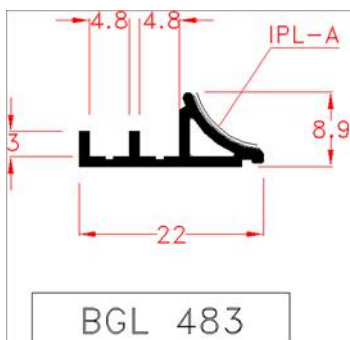

BGL483

Finishes	Plain colour	☒	Available in straight lengths	☒
	Serigraphy	☐	Available on rolls	☐
	Transfer film	☒		
	Mylar metal film	☐		
	Alu wrapping	☒	Accessories available	☐