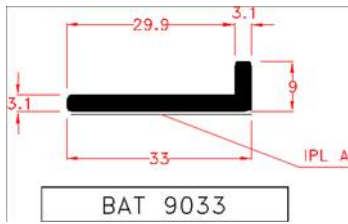

BAT9033

Finishes	Plain colour	☒	Available in straight lengths	☒
	Serigraphy	☐	Available on rolls	☐
	Transfer film	☐		
	Mylar metal film	☐		
	Alu wrapping	☐	Accessories available	☐