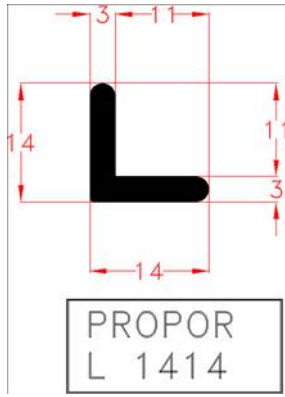

PROPOR L1414

Finishes	Plain colour	☒	Available in straight lengths	☒	
	Serigraphy	☐	Available on rolls	☐	
	Transfer film	☐			
	Mylar metal film	☐			
	Alu wrapping	☐	Accessories available	☐