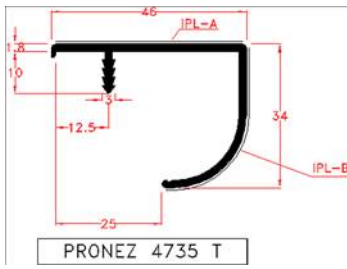

PRONEZ4735T

Finishes	Plain colour	☒	Available in straight lengths	☒
	Serigraphy	☐	Available on rolls	☐
	Transfer film	☒		
	Mylar metal film	☐		
	Alu wrapping	☒	Accessories available	☐