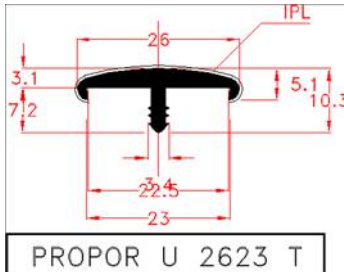

PROPOR U2623T

Finishes	Plain colour	☒	Available in straight lengths	☒
	Serigraphy	☒	Available on rolls	☒
	Transfer film	☒		
	Mylar metal film	☒		
	Alu wrapping	☐	Accessories available	☐