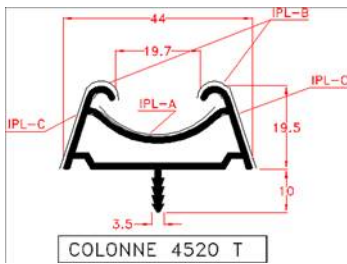

COLONNE4520T

Finishes	Plain colour	☒	Available in straight lengths	☒	
	Serigraphy	☐	Available on rolls	☐	
	Transfer film	☒			
	Mylar metal film	☐			
	Alu wrapping	☒	Accessories available	☐