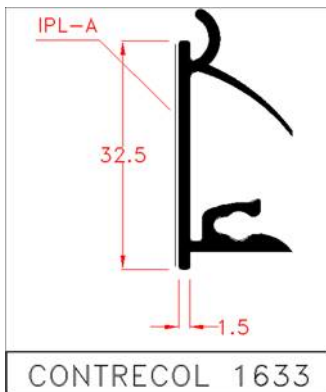

CONTRECOL1633

Finishes	Plain colour	☒	Available in straight lengths	☒	
	Serigraphy	☐	Available on rolls	☐	
	Transfer film	☒			
	Mylar metal film	☐			
	Alu wrapping	☒	Accessories available	☐