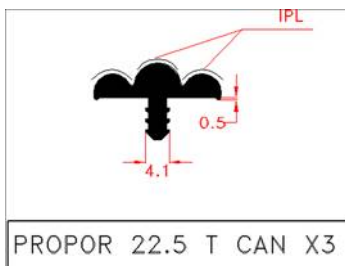

PROPOR22,5T CANX3

Finishes	Plain colour	☒	Available in straight lengths	☒
	Serigraphy	☐	Available on rolls	☒
	Transfer film	☐		
	Mylar metal film	☒		
	Alu wrapping	☐	Accessories available	☐