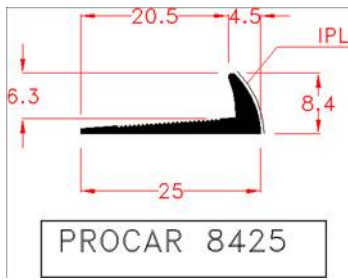

PROCAR8425

Finishes	Plain colour	☒	Available in straight lengths	☒
	Serigraphy	☐	Available on rolls	☐
	Transfer film	☐		
	Mylar metal film	☐		
	Alu wrapping	☐	Accessories available	☐