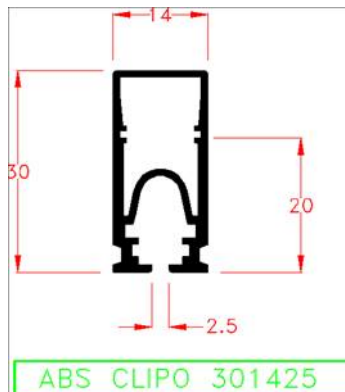

ABS CLIPO301425

Finishes	Plain colour	☒	Available in straight lengths	☒	
	Serigraphy	☐	Available on rolls	☐	
	Transfer film	☐			
	Mylar metal film	☐			
	Alu wrapping	☐	Accessories available	☐