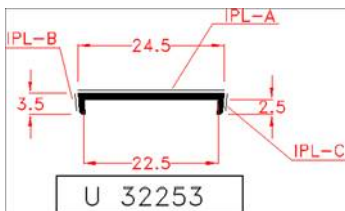

U32253

Finishes	Plain colour	☒	Available in straight lengths	☒	
	Serigraphy	☐	Available on rolls	☐	
	Transfer film	☒			
	Mylar metal film	☐			
	Alu wrapping	☐	Accessories available	☐