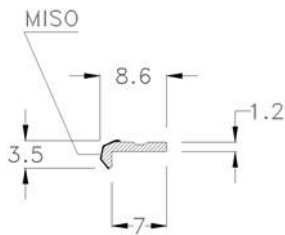

ABS L 3070 MISO

ABS L3070

Finishes	Plain colour	☐	Available in straight lengths	☒
	Serigraphy	☐	Available on rolls	☐
	Transfer film	☐		
	Mylar metal film	☒		
	Alu wrapping	☐	Accessories available	☐