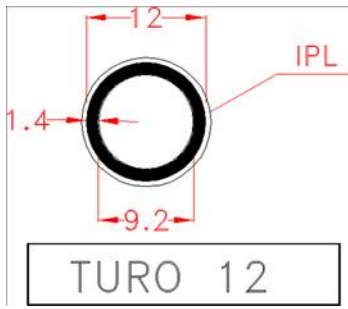

TURO12

Finishes	Plain colour	☒	Available in straight lengths	☒
	Serigraphy	☐	Available on rolls	☐
	Transfer film	☒		
	Mylar metal film	☐		
	Alu wrapping	☐	Accessories available	☐