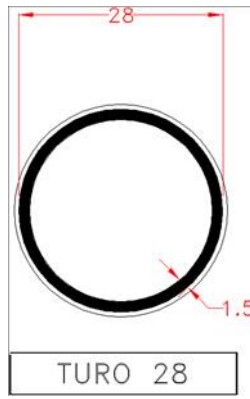

TURO28

Finishes	Plain colour	☒	Available in straight lengths	☒
	Serigraphy	☐	Available on rolls	☐
	Transfer film	☒		
	Mylar metal film	☐		
	Alu wrapping	☐	Accessories available	☐