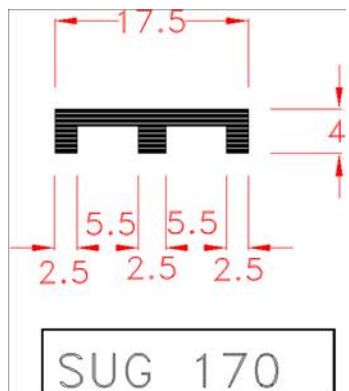

SUG170

Finishes	Plain colour	☒	Available in straight lengths	☒
	Serigraphy	☐	Available on rolls	☐
	Transfer film	☐		
	Mylar metal film	☐		
	Alu wrapping	☐	Accessories available	☐