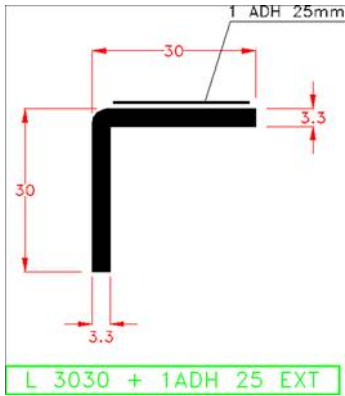

L3030

Finishes	Plain colour	☐	Available in straight lengths	☒
	Serigraphy	☐	Available on rolls	☐
	Transfer film	☒		
	Mylar metal film	☐		
	Alu wrapping	☐	Accessories available	☐