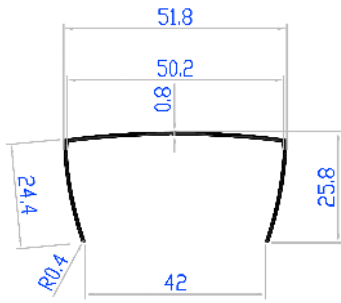

PVC U 5025

PVC U5025

Finishes	Plain colour	☒	Available in straight lengths	☒	
	Serigraphy	☐	Available on rolls	☐	
	Transfer film	☐			
	Mylar metal film	☐			
	Alu wrapping	☐	Accessories available	☐