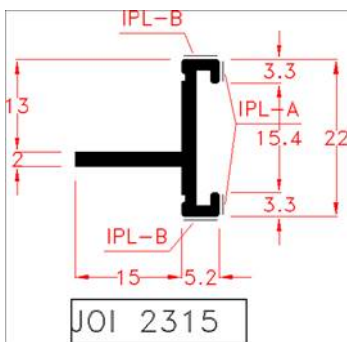

JOI2315

Finishes	Plain colour	☒	Available in straight lengths	☒	
	Serigraphy	☐	Available on rolls	☐	
	Transfer film	☒			
	Mylar metal film	☐			
	Alu wrapping	☒	Accessories available	☐