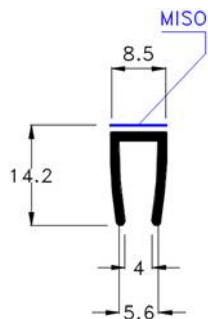

ABS U514

Finishes	Plain colour	☒	Available in straight lengths	☒	
	Serigraphy	☐	Available on rolls	☐	
	Transfer film	☐			
	Mylar metal film	☐			
	Alu wrapping	☐	Accessories available	☐