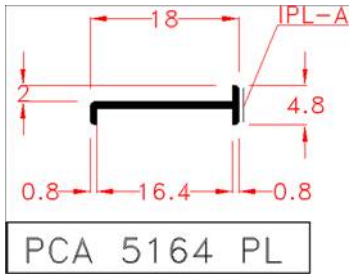

PCA5164PL

Finishes	Plain colour	☒	Available in straight lengths	☒	
	Serigraphy	☐	Available on rolls	☐	
	Transfer film	☒			
	Mylar metal film	☐			
	Alu wrapping	☐	Accessories available	☐