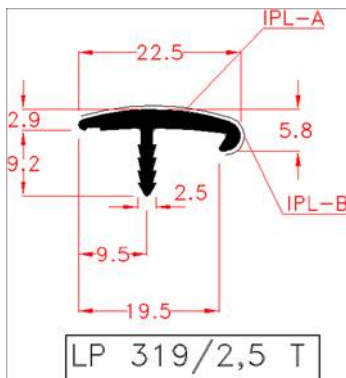

LP319/2.5T

Finishes	Plain colour	☒	Available in straight lengths	☒	
	Serigraphy	☐	Available on rolls	☐	
	Transfer film	☒			
	Mylar metal film	☐			
	Alu wrapping	☒	Accessories available	☐