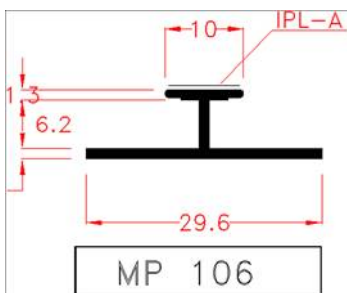

MP106

Finishes	Plain colour	☒	Available in straight lengths	☒
	Serigraphy	☐	Available on rolls	☐
	Transfer film	☒		
	Mylar metal film	☐		
	Alu wrapping	☒	Accessories available	☐