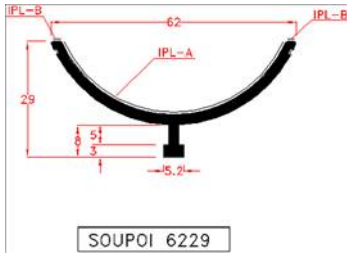

SOUPOI6229

Finishes	Plain colour	☒	Available in straight lengths	☒
	Serigraphy	☐	Available on rolls	☐
	Transfer film	☒		
	Mylar metal film	☐		
	Alu wrapping	☒	Accessories available	☒