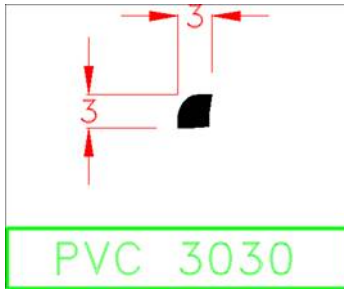

PVC3030

Finishes	Plain colour	☐	Available in straight lengths	☒
	Serigraphy	☐	Available on rolls	☐
	Transfer film	☒		
	Mylar metal film	☐		
	Alu wrapping	☐	Accessories available	☐