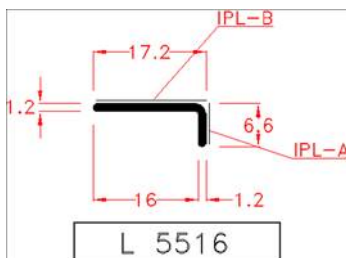

L 5516

ABS L5516

Finishes	Plain colour	☒	Available in straight lengths	☒
	Serigraphy	☐	Available on rolls	☐
	Transfer film	☐		
	Mylar metal film	☐		
	Alu wrapping	☐	Accessories available	☐