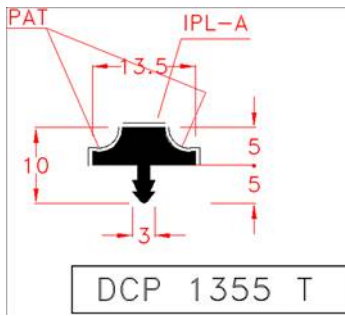

DCP1355T

Finishes	Plain colour	☒	Available in straight lengths	☒
	Serigraphy	☐	Available on rolls	☐
	Transfer film	☒		
	Mylar metal film	☐		
	Alu wrapping	☐	Accessories available	☐