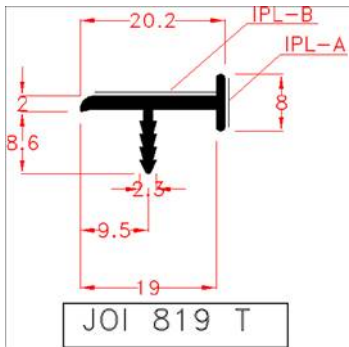

JOI819T

Finishes	Plain colour	☒	Available in straight lengths	☒	
	Serigraphy	☐	Available on rolls	☐	
	Transfer film	☒			
	Mylar metal film	☐			
	Alu wrapping	☐	Accessories available	☐