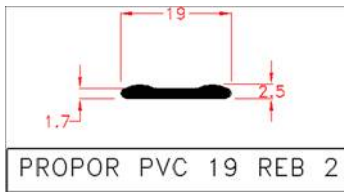

PROPOR PVC19REB2

Finishes	Plain colour	☒	Available in straight lengths	☒
	Serigraphy	☐	Available on rolls	☐
	Transfer film	☐		
	Mylar metal film	☒		
	Alu wrapping	☐	Accessories available	☐