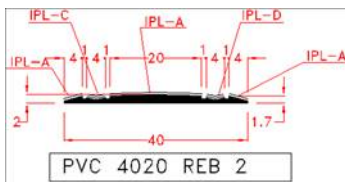

PVC4020REB2

Finishes	Plain colour	☒	Available in straight lengths	☒	
	Serigraphy	☐	Available on rolls	☐	
	Transfer film	☒			
	Mylar metal film	☐			
	Alu wrapping	☐	Accessories available	☒