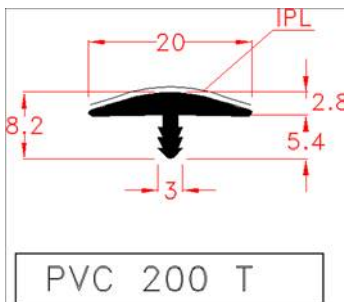

PVC200T+EP702

Finishes	Plain colour	☒	Available in straight lengths	☒	
	Serigraphy	☒	Available on rolls	☐	
	Transfer film	☒			
	Mylar metal film	☐			
	Alu wrapping	☐	Accessories available	☐