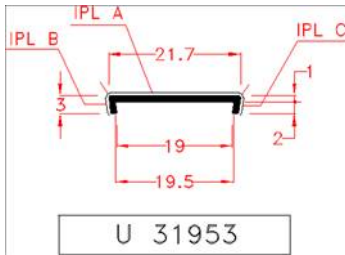

U31953

Finishes	Plain colour	☒	Available in straight lengths	☒	
	Serigraphy	☒	Available on rolls	☐	
	Transfer film	☒			
	Mylar metal film	☐			
	Alu wrapping	☐	Accessories available	☐