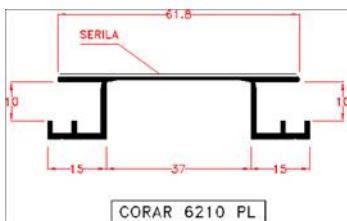

CORAR6210 PL

Finishes	Plain colour	☒	Available in straight lengths	☒	
	Serigraphy	☒	Available on rolls	☐	
	Transfer film	☐			
	Mylar metal film	☐			
	Alu wrapping	☐	Accessories available	☐