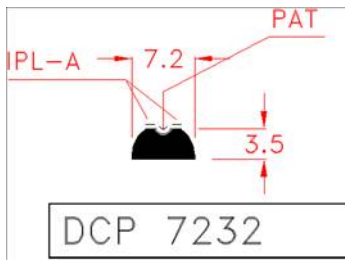

DCP7232

Finishes	Plain colour	☒	Available in straight lengths	☒	
	Serigraphy	☐	Available on rolls	☐	
	Transfer film	☒			
	Mylar metal film	☐			
	Alu wrapping	☐	Accessories available	☐