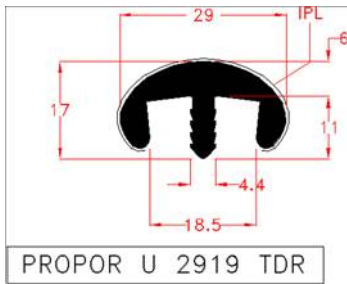

PROPOR U2919TDR

Finishes	Plain colour	☒	Available in straight lengths	☒	
	Serigraphy	☐	Available on rolls	☒	
	Transfer film	☒			
	Mylar metal film	☒			
	Alu wrapping	☐	Accessories available	☐