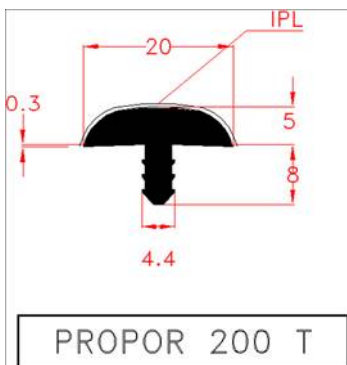

PROPOR200T

Finishes	Plain colour	☒	Available in straight lengths	☒
	Serigraphy	☐	Available on rolls	☒
	Transfer film	☒		
	Mylar metal film	☒		
	Alu wrapping	☐	Accessories available	☐