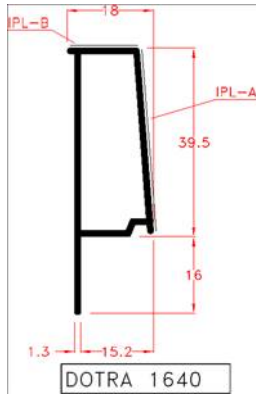

DOTRA1640

Finishes	Plain colour	☒	Available in straight lengths	☒
	Serigraphy	☐	Available on rolls	☐
	Transfer film	☒		
	Mylar metal film	☐		
	Alu wrapping	☒	Accessories available	☒