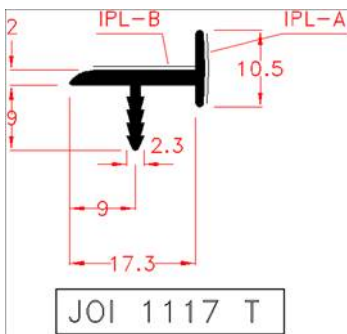

JOI1117T

Finishes	Plain colour	☒	Available in straight lengths	☒	
	Serigraphy	☐	Available on rolls	☐	
	Transfer film	☒			
	Mylar metal film	☐			
	Alu wrapping	☒	Accessories available	☐