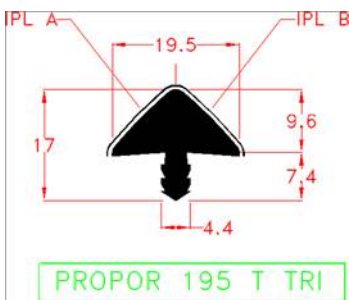

PROPOR195T TRI

Finishes	Plain colour	☒	Available in straight lengths	☒
	Serigraphy	☒	Available on rolls	☒
	Transfer film	☒		
	Mylar metal film	☐		
	Alu wrapping	☐	Accessories available	☐