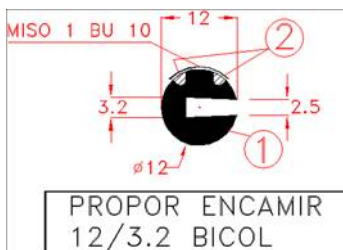

PROPOR ENCAMIR12/3,2BICOL

Finishes	Plain colour	☒	Available in straight lengths	☒
	Serigraphy	☐	Available on rolls	☐
	Transfer film	☐		
	Mylar metal film	☐		
	Alu wrapping	☐	Accessories available	☐