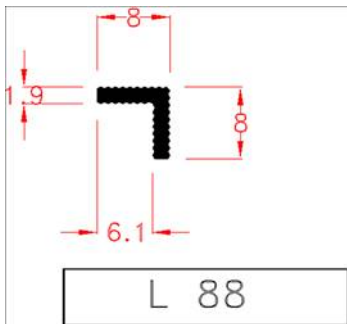

L88

Finishes	Plain colour	☒	Available in straight lengths	☒
	Serigraphy	☐	Available on rolls	☐
	Transfer film	☐		
	Mylar metal film	☐		
	Alu wrapping	☐	Accessories available	☐