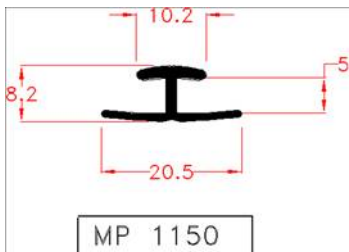

MP1150

Finishes	Plain colour	☒	Available in straight lengths	☒
	Serigraphy	☐	Available on rolls	☐
	Transfer film	☐		
	Mylar metal film	☐		
	Alu wrapping	☒	Accessories available	☐