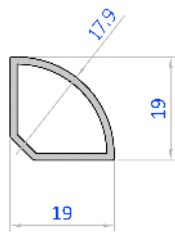

CORAR1919(QR)

Finishes	Plain colour	☒	Available in straight lengths	☒
	Serigraphy	☐	Available on rolls	☐
	Transfer film	☐		
	Mylar metal film	☐		
	Alu wrapping	☐	Accessories available	☐