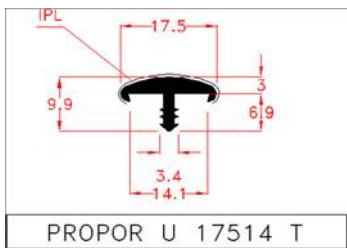

PROPOR U17514T

Finishes	Plain colour	☒	Available in straight lengths	☒
	Serigraphy	☒	Available on rolls	☒
	Transfer film	☒		
	Mylar metal film	☒		
	Alu wrapping	☐	Accessories available	☐