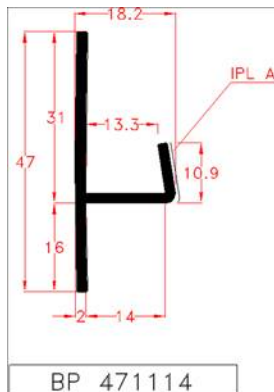

BP471114

Finishes	Plain colour	☒	Available in straight lengths	☒
	Serigraphy	☐	Available on rolls	☐
	Transfer film	☒		
	Mylar metal film	☐		
	Alu wrapping	☐	Accessories available	☐