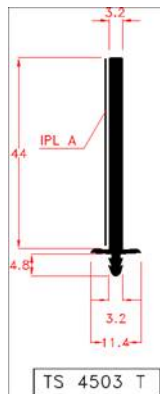

TS4503T

Finishes	Plain colour	☒	Available in straight lengths	☒	
	Serigraphy	☐	Available on rolls	☐	
	Transfer film	☐			
	Mylar metal film	☐			
	Alu wrapping	☐	Accessories available	☐