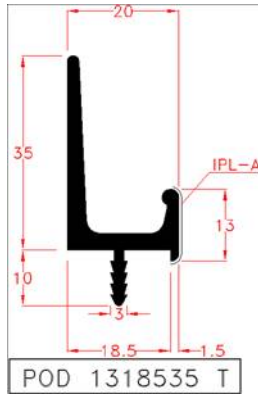

POD1318535T

Finishes	Plain colour	☒	Available in straight lengths	☒	
	Serigraphy	☐	Available on rolls	☐	
	Transfer film	☒			
	Mylar metal film	☐			
	Alu wrapping	☐	Accessories available	☐