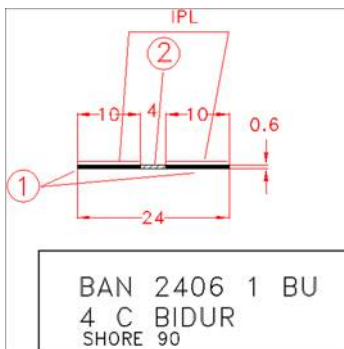

BAN2406 1BU4C BIDUR+SERILA+LAQ

Finishes	Plain colour	☒	Available in straight lengths	☐	
	Serigraphy	☐	Available on rolls	☒	
	Transfer film	☐			
	Mylar metal film	☐			
	Alu wrapping	☐	Accessories available	☐