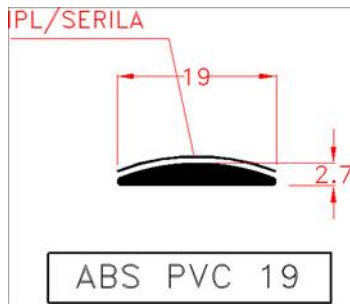

ABS PVC19

Finishes	Plain colour	☒	Available in straight lengths	☒	
	Serigraphy	☒	Available on rolls	☐	
	Transfer film	☐			
	Mylar metal film	☐			
	Alu wrapping	☐	Accessories available	☐