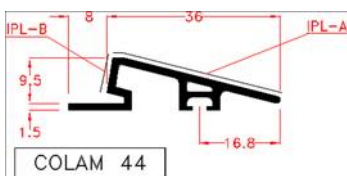

COLAM44

Finishes	Plain colour	☒	Available in straight lengths	☒
	Serigraphy	☐	Available on rolls	☐
	Transfer film	☒		
	Mylar metal film	☐		
	Alu wrapping	☒	Accessories available	☐