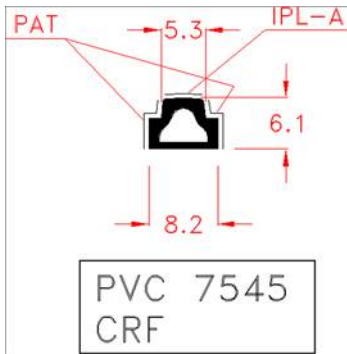

PVC7545CRF

Finishes	Plain colour	☒	Available in straight lengths	☒
	Serigraphy	☐	Available on rolls	☐
	Transfer film	☒		
	Mylar metal film	☐		
	Alu wrapping	☐	Accessories available	☒