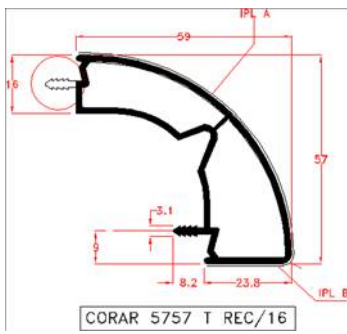

CORAR5757T REC/16

Finishes	Plain colour	☐	Available in straight lengths	☒	
	Serigraphy	☐	Available on rolls	☐	
	Transfer film	☒			
	Mylar metal film	☐			
	Alu wrapping	☒	Accessories available	☐