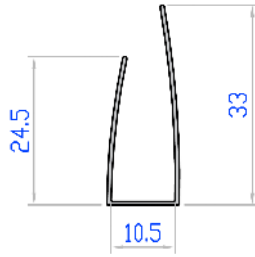

BP 23105

BP23105

Finishes	Plain colour	☒	Available in straight lengths	☒
	Serigraphy	☐	Available on rolls	☐
	Transfer film	☐		
	Mylar metal film	☐		
	Alu wrapping	☐	Accessories available	☐