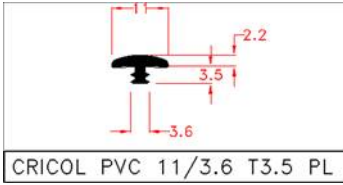

CRICOL PVC11/3.6 T3.5 PL

Finishes	Plain colour	☒	Available in straight lengths	☒	
	Serigraphy	☐	Available on rolls	☒	
	Transfer film	☐			
	Mylar metal film	☐			
	Alu wrapping	☐	Accessories available	☐