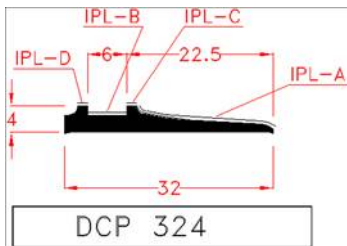

DCP324

Finishes	Plain colour	☒	Available in straight lengths	☒	
	Serigraphy	☐	Available on rolls	☐	
	Transfer film	☒			
	Mylar metal film	☐			
	Alu wrapping	☐	Accessories available	☐