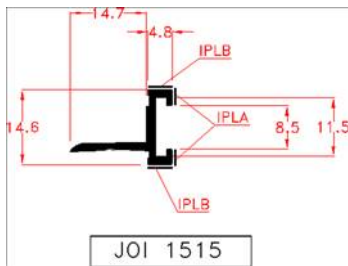

JOI1515

Finishes	Plain colour	☒	Available in straight lengths	☒	
	Serigraphy	☐	Available on rolls	☐	
	Transfer film	☐			
	Mylar metal film	☐			
	Alu wrapping	☐	Accessories available	☐