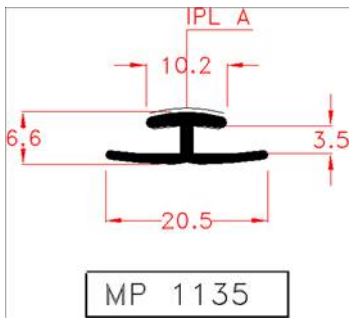

MP1135

Finishes	Plain colour	☒	Available in straight lengths	☒
	Serigraphy	☐	Available on rolls	☐
	Transfer film	☒		
	Mylar metal film	☐		
	Alu wrapping	☐	Accessories available	☐