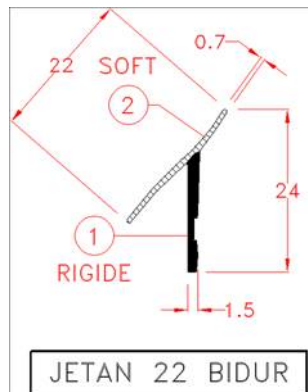

JETAN22BIDUR

Finishes	Plain colour	☒	Available in straight lengths	☒
	Serigraphy	☐	Available on rolls	☐
	Transfer film	☐		
	Mylar metal film	☐		
	Alu wrapping	☐	Accessories available	☐