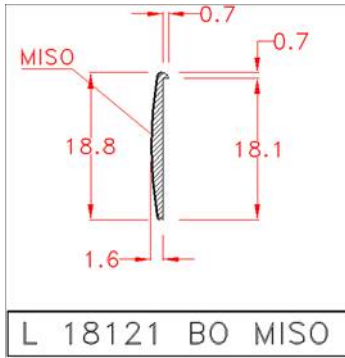

L18121BO

Finishes	Plain colour	☐	Available in straight lengths	☒
	Serigraphy	☐	Available on rolls	☐
	Transfer film	☐		
	Mylar metal film	☒		
	Alu wrapping	☐	Accessories available	☐