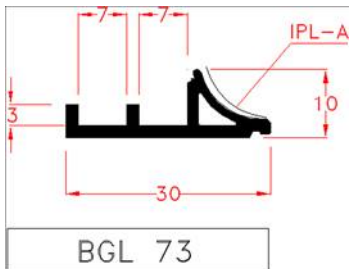

BGL73

Finishes	Plain colour	☒	Available in straight lengths	☒
	Serigraphy	☐	Available on rolls	☐
	Transfer film	☒		
	Mylar metal film	☐		
	Alu wrapping	☒	Accessories available	☐