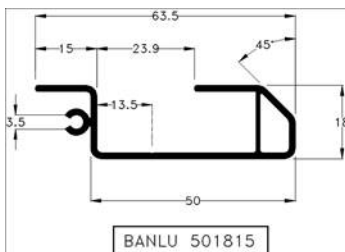

BANLU501815+NU

Finishes	Plain colour	☒	Available in straight lengths	☒
	Serigraphy	☐	Available on rolls	☐
	Transfer film	☐		
	Mylar metal film	☐		
	Alu wrapping	☐	Accessories available	☐