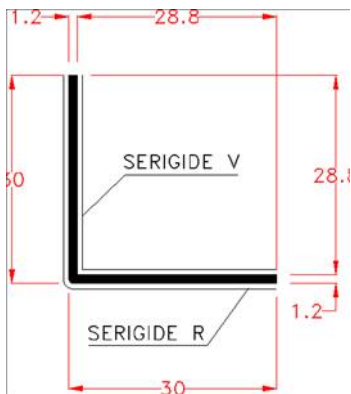

L3030/1.2 PL

Finishes	Plain colour	☐	Available in straight lengths	☒
	Serigraphy	☒	Available on rolls	☐
	Transfer film	☐		
	Mylar metal film	☐		
	Alu wrapping	☐	Accessories available	☐