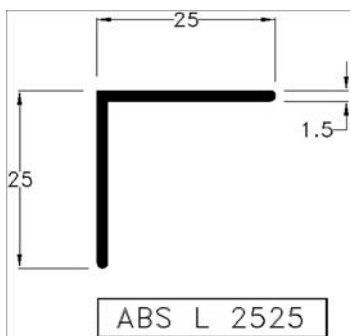

ABS L2525

Finishes	Plain colour	☒	Available in straight lengths	☒	
	Serigraphy	☐	Available on rolls	☐	
	Transfer film	☐			
	Mylar metal film	☐			
	Alu wrapping	☐	Accessories available	☐