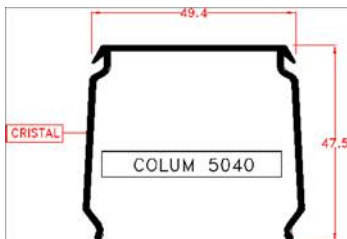

COLUM5040

Finishes	Plain colour	☒	Available in straight lengths	☒	
	Serigraphy	☐	Available on rolls	☐	
	Transfer film	☐			
	Mylar metal film	☐			
	Alu wrapping	☒	Accessories available	☐