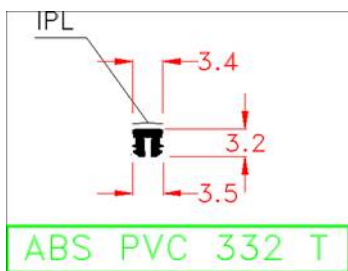

ABS PVC332T

Finishes	Plain colour	☒	Available in straight lengths	☒
	Serigraphy	☐	Available on rolls	☐
	Transfer film	☐		
	Mylar metal film	☐		
	Alu wrapping	☐	Accessories available	☐