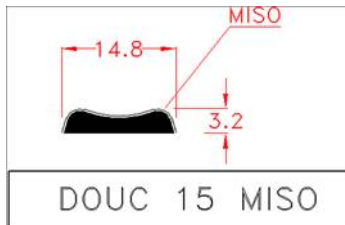

DOUC15

Finishes	Plain colour	☒	Available in straight lengths	☒
	Serigraphy	☐	Available on rolls	☐
	Transfer film	☒		
	Mylar metal film	☒		
	Alu wrapping	☐	Accessories available	☒