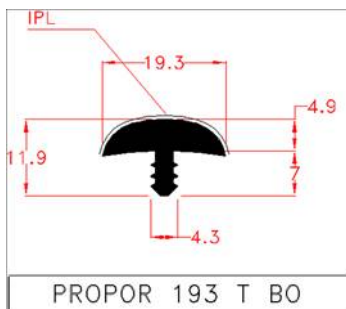

PROPOR193T BO

Finishes	Plain colour	☒	Available in straight lengths	☒
	Serigraphy	☒	Available on rolls	☒
	Transfer film	☒		
	Mylar metal film	☐		
	Alu wrapping	☐	Accessories available	☐