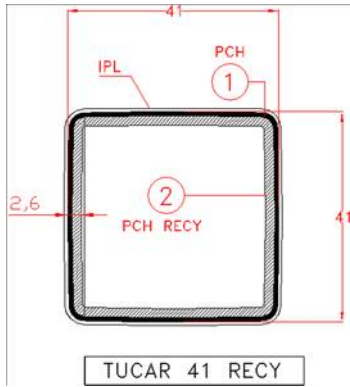

TUCAR41/RECY

Finishes	Plain colour	☒	Available in straight lengths	☒
	Serigraphy	☐	Available on rolls	☐
	Transfer film	☐		
	Mylar metal film	☐		
	Alu wrapping	☐	Accessories available	☒