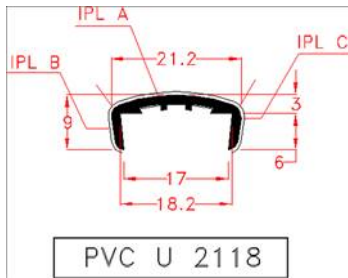

PVC U2118

Finishes	Plain colour	☒	Available in straight lengths	☒	
	Serigraphy	☒	Available on rolls	☐	
	Transfer film	☒			
	Mylar metal film	☐			
	Alu wrapping	☐	Accessories available	☒