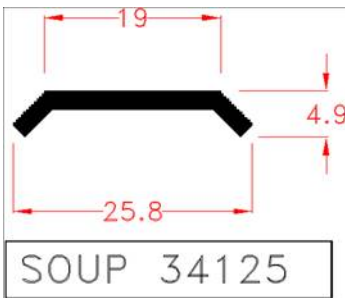

SOUP34125

Finishes	Plain colour	☒	Available in straight lengths	☒	
	Serigraphy	☐	Available on rolls	☐	
	Transfer film	☐			
	Mylar metal film	☐			
	Alu wrapping	☐	Accessories available	☐