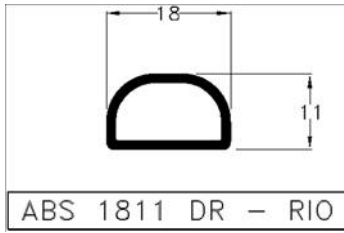

ABS1811DR

Finishes	Plain colour	☒	Available in straight lengths	☒
	Serigraphy	☐	Available on rolls	☐
	Transfer film	☒		
	Mylar metal film	☐		
	Alu wrapping	☐	Accessories available	☒