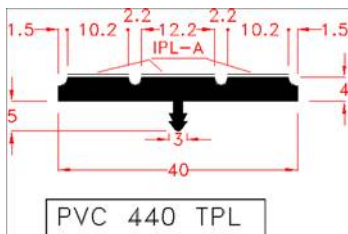

PVC440T PL

Finishes	Plain colour	☒	Available in straight lengths	☒	
	Serigraphy	☐	Available on rolls	☐	
	Transfer film	☒			
	Mylar metal film	☐			
	Alu wrapping	☐	Accessories available	☒