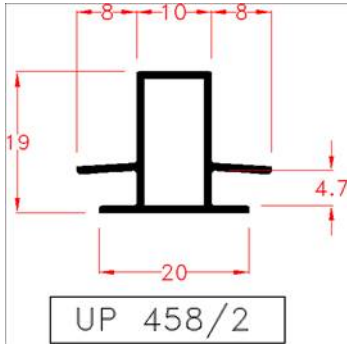

UP458/2

Finishes	Plain colour	☒	Available in straight lengths	☒
	Serigraphy	☐	Available on rolls	☐
	Transfer film	☐		
	Mylar metal film	☐		
	Alu wrapping	☐	Accessories available	☐