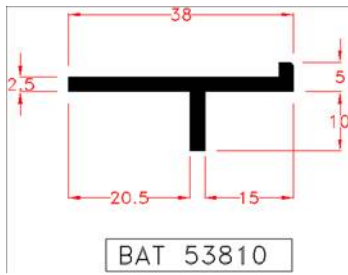

BAT53810

Finishes	Plain colour	☒	Available in straight lengths	☒	
	Serigraphy	☐	Available on rolls	☐	
	Transfer film	☐			
	Mylar metal film	☐			
	Alu wrapping	☐	Accessories available	☐