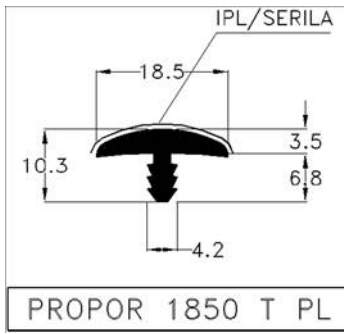

PROPOR1850T PL

Finishes	Plain colour	☒	Available in straight lengths	☒	
	Serigraphy	☒	Available on rolls	☒	
	Transfer film	☐			
	Mylar metal film	☐			
	Alu wrapping	☐	Accessories available	☐