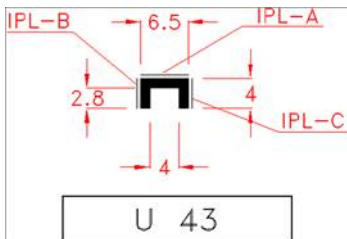

U43

Finishes	Plain colour	☒	Available in straight lengths	☒	
	Serigraphy	☐	Available on rolls	☐	
	Transfer film	☒			
	Mylar metal film	☐			
	Alu wrapping	☐	Accessories available	☐