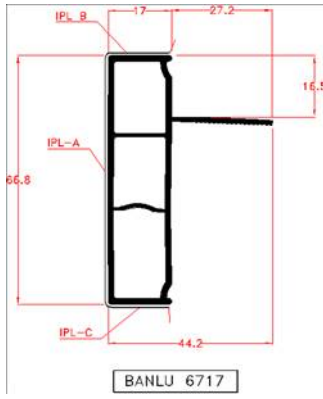

BANLU6717+IPL

Finishes	Plain colour	☐	Available in straight lengths	☒
	Serigraphy	☐	Available on rolls	☐
	Transfer film	☒		
	Mylar metal film	☐		
	Alu wrapping	☐	Accessories available	☐