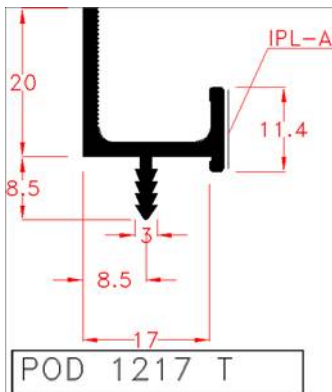

POD1217T

Finishes	Plain colour	☒	Available in straight lengths	☒	
	Serigraphy	☐	Available on rolls	☐	
	Transfer film	☒			
	Mylar metal film	☐			
	Alu wrapping	☒	Accessories available	☐