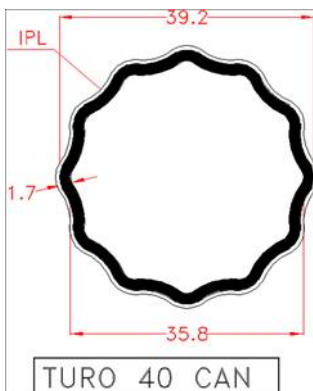

TURO40CAN

Finishes	Plain colour	☒	Available in straight lengths	☒
	Serigraphy	☐	Available on rolls	☐
	Transfer film	☒		
	Mylar metal film	☐		
	Alu wrapping	☐	Accessories available	☒