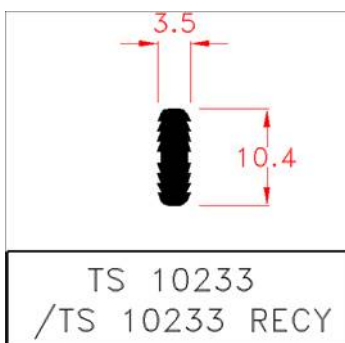

TS10233

Finishes	Plain colour	☒	Available in straight lengths	☒
	Serigraphy	☐	Available on rolls	☐
	Transfer film	☐		
	Mylar metal film	☐		
	Alu wrapping	☐	Accessories available	☐