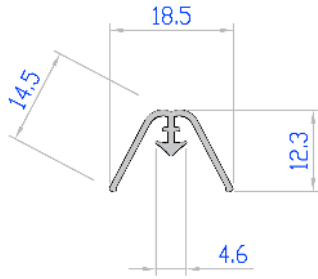

CLIPO 13518 ERG

CLIPO13518ERG

Finishes	Plain colour	☒	Available in straight lengths	☒
	Serigraphy	☐	Available on rolls	☐
	Transfer film	☐		
	Mylar metal film	☐		
	Alu wrapping	☐	Accessories available	☐