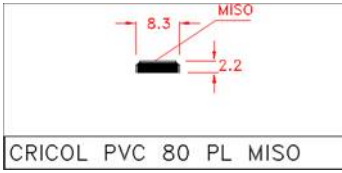

CRICOL PVC80PL

Finishes	Plain colour	☒	Available in straight lengths	☒	
	Serigraphy	☐	Available on rolls	☐	
	Transfer film	☒			
	Mylar metal film	☒			
	Alu wrapping	☐	Accessories available	☐