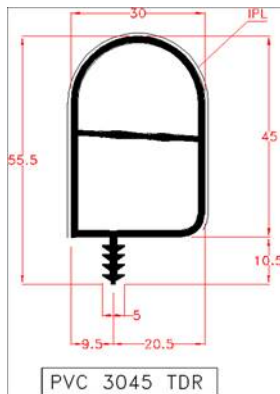

PVC3045TDR

Finishes	Plain colour	☒	Available in straight lengths	☒
	Serigraphy	☐	Available on rolls	☐
	Transfer film	☒		
	Mylar metal film	☐		
	Alu wrapping	☐	Accessories available	☐