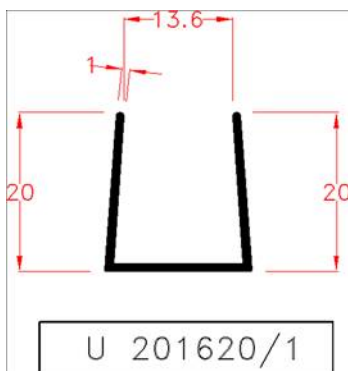

U201620/1

Finishes	Plain colour	☒	Available in straight lengths	☒	
	Serigraphy	☐	Available on rolls	☐	
	Transfer film	☐			
	Mylar metal film	☐			
	Alu wrapping	☐	Accessories available	☐