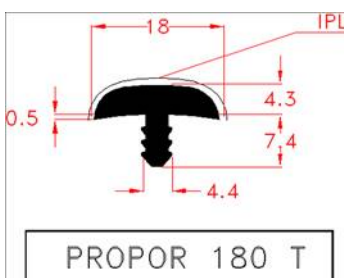

PROPOR180T

Finishes	Plain colour	☒	Available in straight lengths	☒
	Serigraphy	☒	Available on rolls	☒
	Transfer film	☒		
	Mylar metal film	☒		
	Alu wrapping	☐	Accessories available	☐