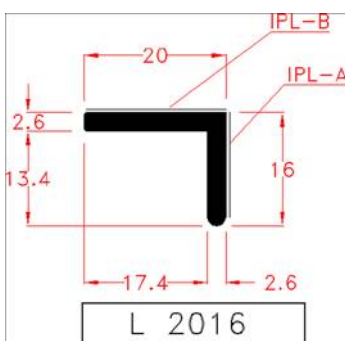

L2016/RECY

Finishes	Plain colour	☒	Available in straight lengths	☒
	Serigraphy	☐	Available on rolls	☐
	Transfer film	☐		
	Mylar metal film	☐		
	Alu wrapping	☐	Accessories available	☐