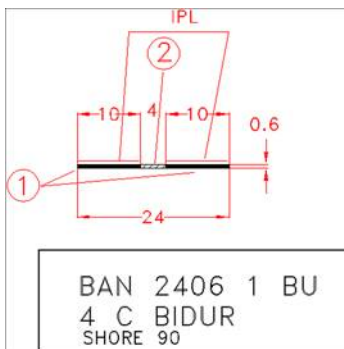

BAN2406 1BU4C BIDUR+RIO+R150

Finishes	Plain colour	☒	Available in straight lengths	☐	
	Serigraphy	☐	Available on rolls	☒	
	Transfer film	☐			
	Mylar metal film	☐			
	Alu wrapping	☐	Accessories available	☐