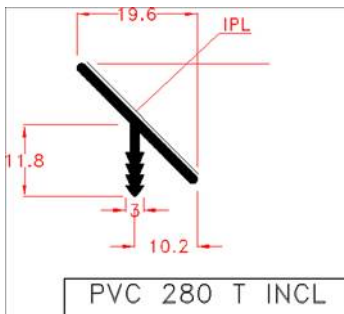

PVC280T INCL

Finishes	Plain colour	☒	Available in straight lengths	☒
	Serigraphy	☐	Available on rolls	☐
	Transfer film	☒		
	Mylar metal film	☐		
	Alu wrapping	☒	Accessories available	☒