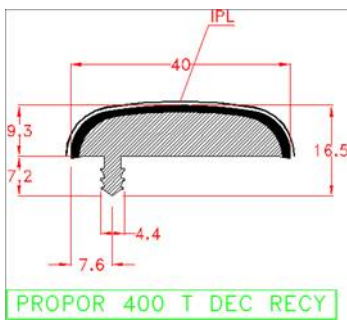

PROPOR400T DEC/RECY

Finishes	Plain colour	☒	Available in straight lengths	☒
	Serigraphy	☐	Available on rolls	☐
	Transfer film	☒		
	Mylar metal film	☐		
	Alu wrapping	☐	Accessories available	☐