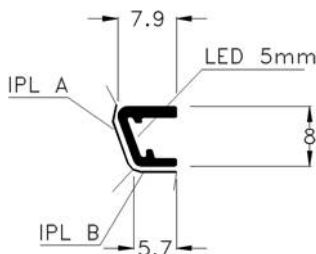

ABS BANLU 8556

ABS BANLU8556

Finishes	Plain colour	☒	Available in straight lengths	☒
	Serigraphy	☐	Available on rolls	☐
	Transfer film	☐		
	Mylar metal film	☐		
	Alu wrapping	☐	Accessories available	☐