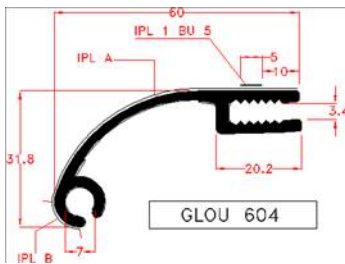

GLOU604

Finishes	Plain colour	☒	Available in straight lengths	☒
	Serigraphy	☐	Available on rolls	☐
	Transfer film	☒		
	Mylar metal film	☐		
	Alu wrapping	☐	Accessories available	☒