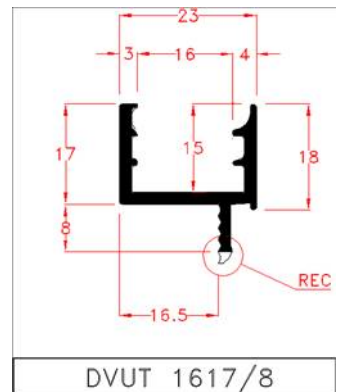

DVUT1617/8

Finishes	Plain colour	☒	Available in straight lengths	☒
	Serigraphy	☐	Available on rolls	☐
	Transfer film	☐		
	Mylar metal film	☐		
	Alu wrapping	☐	Accessories available	☐