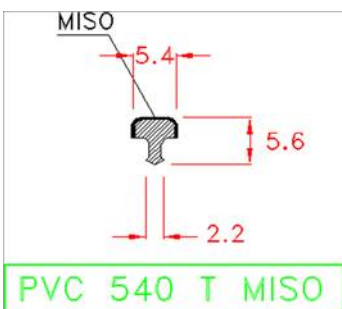

PVC540T

Finishes	Plain colour	☐	Available in straight lengths	☒
	Serigraphy	☐	Available on rolls	☐
	Transfer film	☐		
	Mylar metal film	☒		
	Alu wrapping	☐	Accessories available	☐