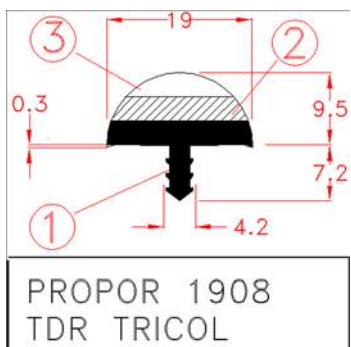

PROPOR1908TDR TRICOL

Finishes	Plain colour	☒	Available in straight lengths	☒
	Serigraphy	☐	Available on rolls	☒
	Transfer film	☐		
	Mylar metal film	☐		
	Alu wrapping	☐	Accessories available	☐