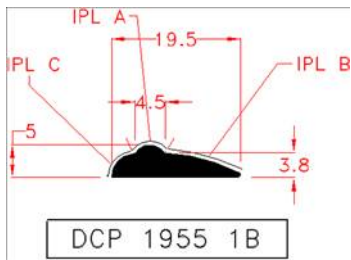

DCP1955 1B

Finishes	Plain colour	☒	Available in straight lengths	☒	
	Serigraphy	☐	Available on rolls	☐	
	Transfer film	☒			
	Mylar metal film	☒			
	Alu wrapping	☐	Accessories available	☐