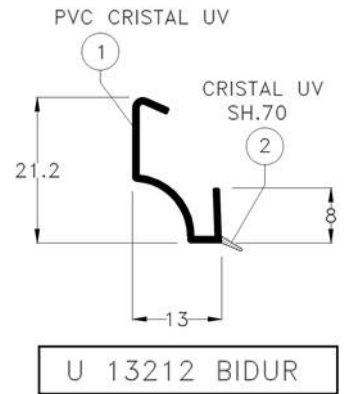

U13212 BIDUR

Finishes	Plain colour	☒	Available in straight lengths	☒
	Serigraphy	☐	Available on rolls	☐
	Transfer film	☐		
	Mylar metal film	☐		
	Alu wrapping	☐	Accessories available	☐