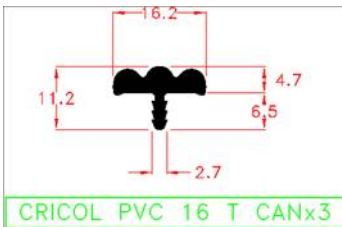

CRICOL PVC16T CANX3

Finishes	Plain colour	☒	Available in straight lengths	☒
	Serigraphy	☐	Available on rolls	☐
	Transfer film	☐		
	Mylar metal film	☐		
	Alu wrapping	☐	Accessories available	☐