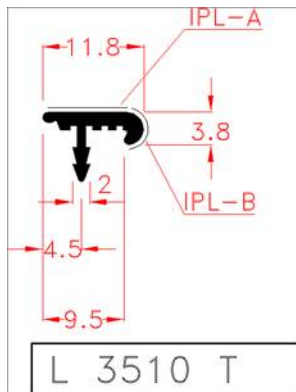

L3510T

Finishes	Plain colour	☒	Available in straight lengths	☒
	Serigraphy	☐	Available on rolls	☐
	Transfer film	☒		
	Mylar metal film	☐		
	Alu wrapping	☒	Accessories available	☐