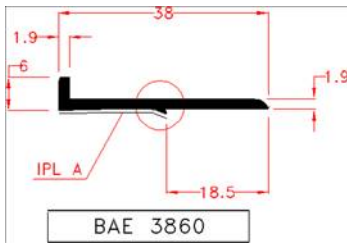

BAE3860

Finishes	Plain colour	☒	Available in straight lengths	☒	
	Serigraphy	☐	Available on rolls	☐	
	Transfer film	☒			
	Mylar metal film	☐			
	Alu wrapping	☐	Accessories available	☐