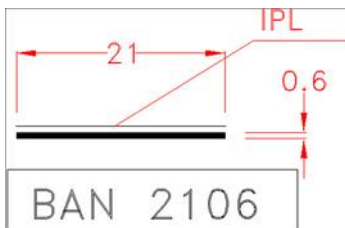

BAN2106

Finishes	Plain colour	☒	Available in straight lengths	☒
	Serigraphy	☒	Available on rolls	☒
	Transfer film	☒		
	Mylar metal film	☐		
	Alu wrapping	☐	Accessories available	☐