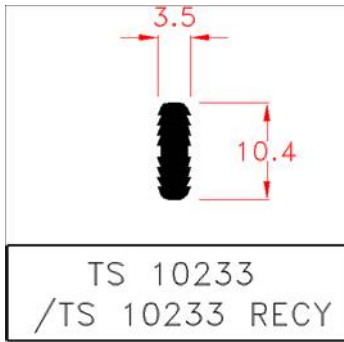

TS10233/RECY

Finishes	Plain colour	☒	Available in straight lengths	☒
	Serigraphy	☐	Available on rolls	☐
	Transfer film	☐		
	Mylar metal film	☐		
	Alu wrapping	☐	Accessories available	☐