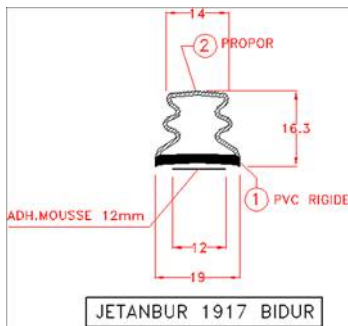

JETANBUR1917 BIDUR

Finishes	Plain colour	☒	Available in straight lengths	☒
	Serigraphy	☐	Available on rolls	☐
	Transfer film	☐		
	Mylar metal film	☐		
	Alu wrapping	☐	Accessories available	☐