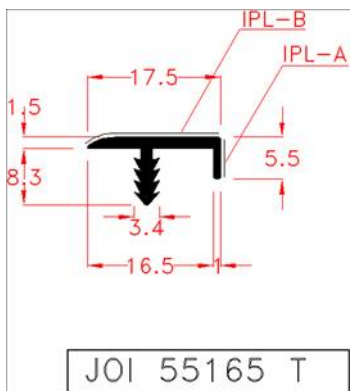

JOI55165T

Finishes	Plain colour	☒	Available in straight lengths	☒	
	Serigraphy	☐	Available on rolls	☐	
	Transfer film	☒			
	Mylar metal film	☐			
	Alu wrapping	☐	Accessories available	☒