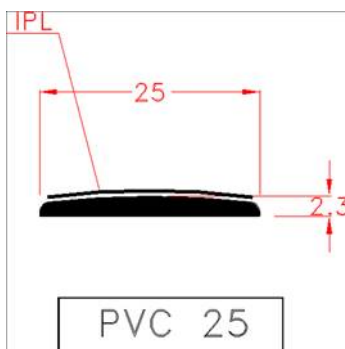

PVC25

Finishes	Plain colour	☒	Available in straight lengths	☒
	Serigraphy	☐	Available on rolls	☐
	Transfer film	☒		
	Mylar metal film	☐		
	Alu wrapping	☐	Accessories available	☐