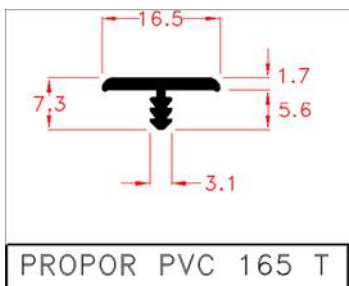

PROPOR PVC165T

Finishes	Plain colour	☒	Available in straight lengths	☒	
	Serigraphy	☐	Available on rolls	☒	
	Transfer film	☐			
	Mylar metal film	☐			
	Alu wrapping	☐	Accessories available	☐