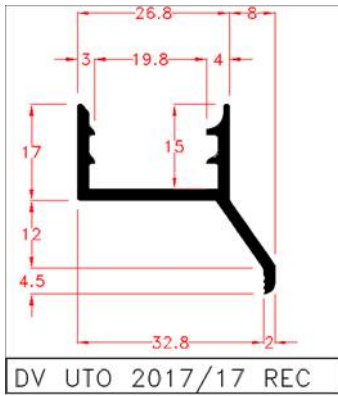

DVUTO2017/17REC

Finishes	Plain colour	☒	Available in straight lengths	☒	
	Serigraphy	☐	Available on rolls	☐	
	Transfer film	☐			
	Mylar metal film	☐			
	Alu wrapping	☐	Accessories available	☐