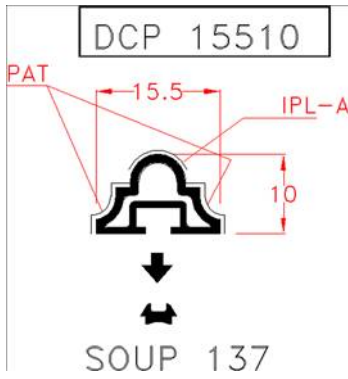

DCP15510

Finishes	Plain colour	☒	Available in straight lengths	☒
	Serigraphy	☐	Available on rolls	☐
	Transfer film	☒		
	Mylar metal film	☐		
	Alu wrapping	☐	Accessories available	☒