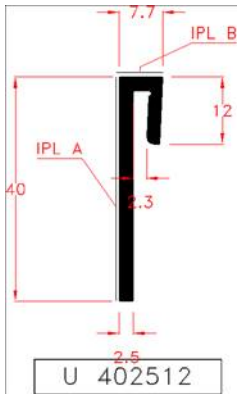

U402512

Finishes	Plain colour	☒	Available in straight lengths	☒	
	Serigraphy	☐	Available on rolls	☐	
	Transfer film	☒			
	Mylar metal film	☐			
	Alu wrapping	☐	Accessories available	☐