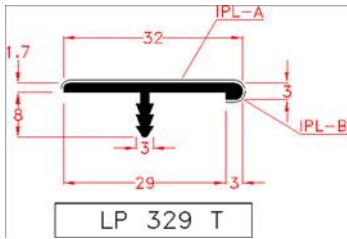

LP329T

Finishes	Plain colour	☒	Available in straight lengths	☒
	Serigraphy	☐	Available on rolls	☐
	Transfer film	☒		
	Mylar metal film	☐		
	Alu wrapping	☐	Accessories available	☐