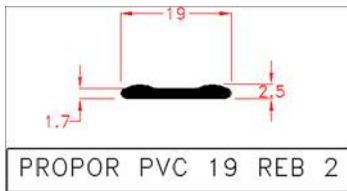

PROPOR PVC19REB2

Finishes	Plain colour	☒	Available in straight lengths	☒
	Serigraphy	☐	Available on rolls	☐
	Transfer film	☐		
	Mylar metal film	☒		
	Alu wrapping	☐	Accessories available	☐