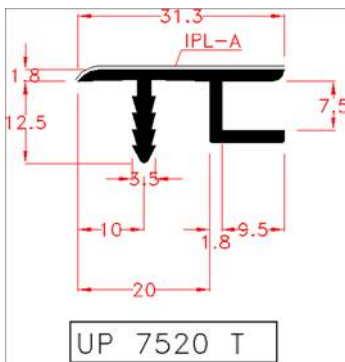

UP13228

Finishes	Plain colour	☒	Available in straight lengths	☒
	Serigraphy	☐	Available on rolls	☐
	Transfer film	☐		
	Mylar metal film	☐		
	Alu wrapping	☐	Accessories available	☐