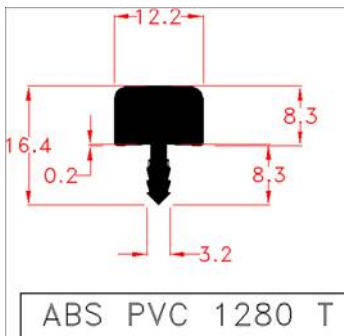

PVC1280

Finishes	Plain colour	☒	Available in straight lengths	☒	
	Serigraphy	☐	Available on rolls	☐	
	Transfer film	☐			
	Mylar metal film	☐			
	Alu wrapping	☐	Accessories available	☐