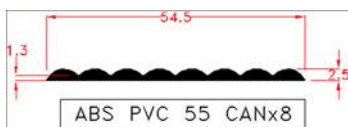

ABS PVC 55 CANx8

ABS PVC55CANX8

Finishes	Plain colour	☒	Available in straight lengths	☒
	Serigraphy	☐	Available on rolls	☐
	Transfer film	☐		
	Mylar metal film	☐		
	Alu wrapping	☐	Accessories available	☐