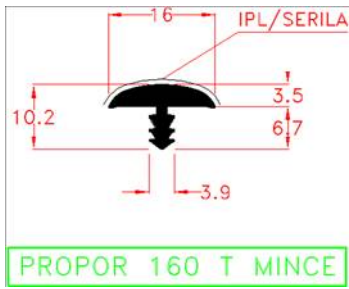

PROPOR160T MINCE

Finishes	Plain colour	☒	Available in straight lengths	☐
	Serigraphy	☐	Available on rolls	☒
	Transfer film	☐		
	Mylar metal film	☐		
	Alu wrapping	☐	Accessories available	☐