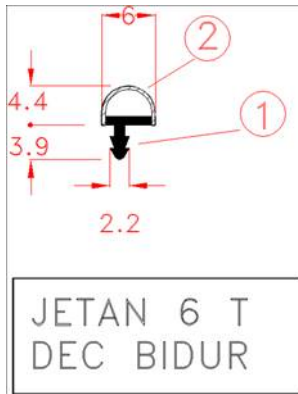

JETAN6T DEC BIDUR

Finishes	Plain colour	☒	Available in straight lengths	☒
	Serigraphy	☐	Available on rolls	☐
	Transfer film	☐		
	Mylar metal film	☐		
	Alu wrapping	☐	Accessories available	☐