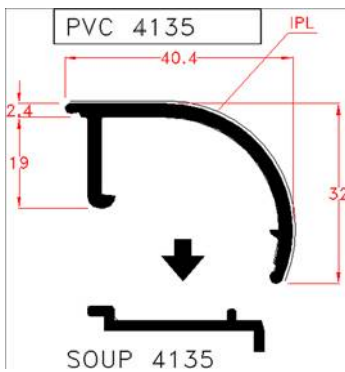

PVC4135

Finishes	Plain colour	☒	Available in straight lengths	☒	
	Serigraphy	☐	Available on rolls	☐	
	Transfer film	☒			
	Mylar metal film	☐			
	Alu wrapping	☒	Accessories available	☐