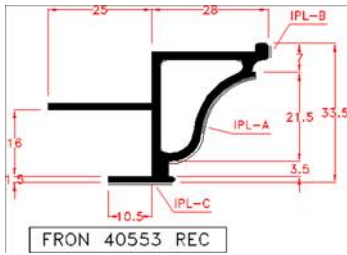

FRON40553REC

Finishes	Plain colour	☒	Available in straight lengths	☒	
	Serigraphy	☐	Available on rolls	☐	
	Transfer film	☒			
	Mylar metal film	☐			
	Alu wrapping	☐	Accessories available	☒