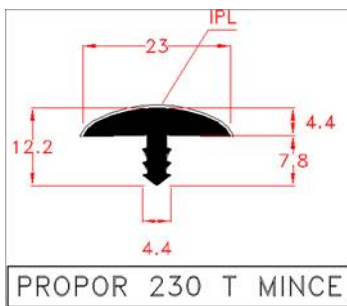

PROPOR230T MINCE

Finishes	Plain colour	☒	Available in straight lengths	☒
	Serigraphy	☒	Available on rolls	☒
	Transfer film	☒		
	Mylar metal film	☒		
	Alu wrapping	☐	Accessories available	☐