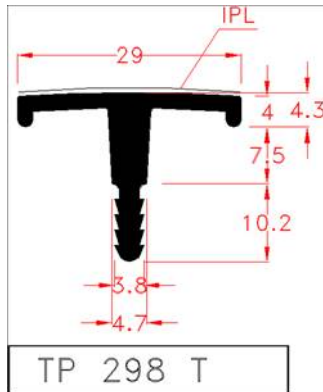

TP298T

Finishes	Plain colour	☒	Available in straight lengths	☒
	Serigraphy	☐	Available on rolls	☐
	Transfer film	☒		
	Mylar metal film	☐		
	Alu wrapping	☐	Accessories available	☐