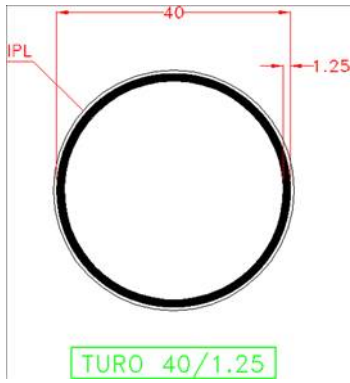

TURO40/1.25

Finishes	Plain colour	☒	Available in straight lengths	☒
	Serigraphy	☐	Available on rolls	☐
	Transfer film	☐		
	Mylar metal film	☐		
	Alu wrapping	☐	Accessories available	☐