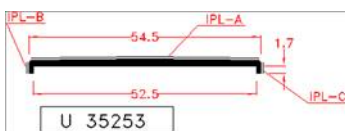

U35253

Finishes	Plain colour	☒	Available in straight lengths	☒	
	Serigraphy	☐	Available on rolls	☐	
	Transfer film	☒			
	Mylar metal film	☐			
	Alu wrapping	☐	Accessories available	☐