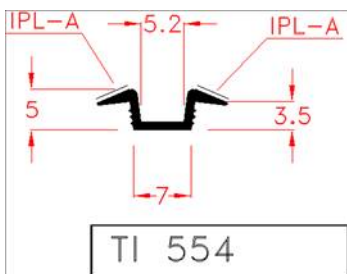

TI554

Finishes	Plain colour	☒	Available in straight lengths	☒
	Serigraphy	☐	Available on rolls	☐
	Transfer film	☒		
	Mylar metal film	☐		
	Alu wrapping	☐	Accessories available	☐