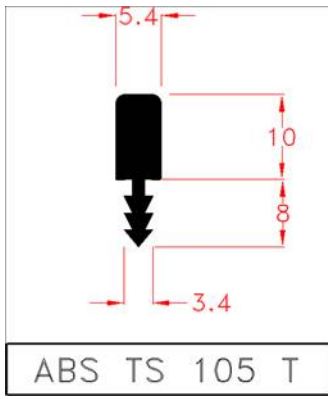

ABS TS105T

Finishes	Plain colour	☒	Available in straight lengths	☒	
	Serigraphy	☐	Available on rolls	☐	
	Transfer film	☐			
	Mylar metal film	☐			
	Alu wrapping	☐	Accessories available	☐