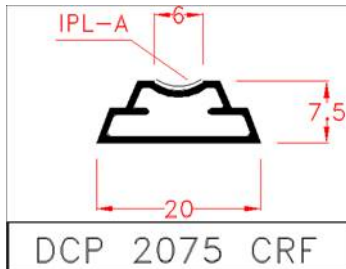

DCP2075CRF

Finishes	Plain colour	☒	Available in straight lengths	☒	
	Serigraphy	☐	Available on rolls	☐	
	Transfer film	☒			
	Mylar metal film	☐			
	Alu wrapping	☐	Accessories available	☒