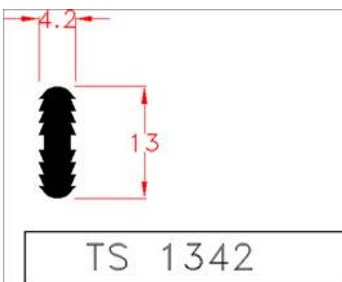

TS 1342

TS1342

Finishes	Plain colour	☒	Available in straight lengths	☒	
	Serigraphy	☐	Available on rolls	☐	
	Transfer film	☐			
	Mylar metal film	☐			
	Alu wrapping	☐	Accessories available	☐