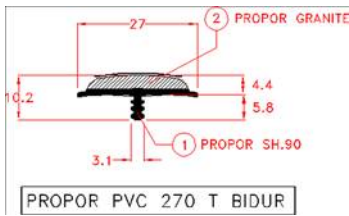

PROPOR PVC270T BIDUR

Finishes	Plain colour	☒	Available in straight lengths	☒
	Serigraphy	☐	Available on rolls	☐
	Transfer film	☐		
	Mylar metal film	☐		
	Alu wrapping	☐	Accessories available	☐