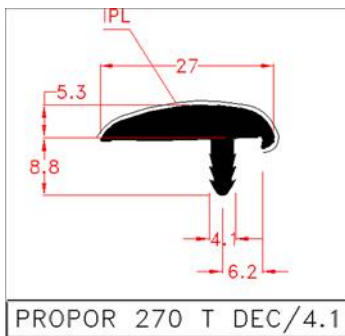

PROPOR270T DEC/4.1

Finishes	Plain colour	☒	Available in straight lengths	☒	
	Serigraphy	☒	Available on rolls	☒	
	Transfer film	☒			
	Mylar metal film	☒			
	Alu wrapping	☐	Accessories available	☐