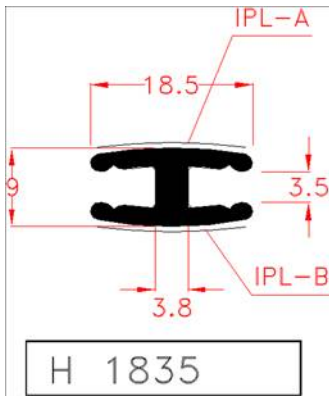

H1835

Finishes	Plain colour	☒	Available in straight lengths	☒
	Serigraphy	☐	Available on rolls	☐
	Transfer film	☒		
	Mylar metal film	☐		
	Alu wrapping	☐	Accessories available	☐