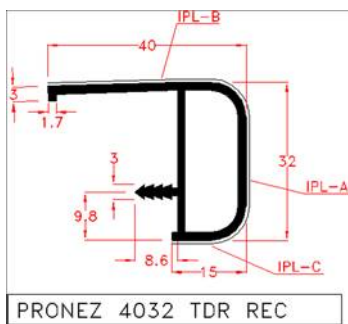

PRONEZ4032TDR REC

Finishes	Plain colour	☒	Available in straight lengths	☒
	Serigraphy	☐	Available on rolls	☐
	Transfer film	☒		
	Mylar metal film	☐		
	Alu wrapping	☐	Accessories available	☐