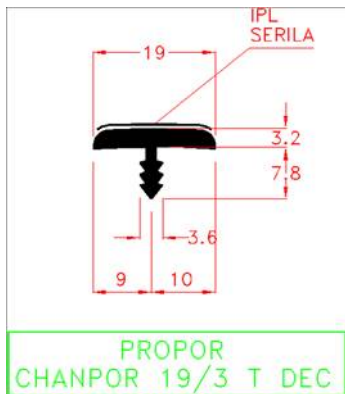

PROPOR CHANPOR 19/3T DEC

Finishes	Plain colour	☒	Available in straight lengths	☒	
	Serigraphy	☐	Available on rolls	☐	
	Transfer film	☐			
	Mylar metal film	☐			
	Alu wrapping	☐	Accessories available	☐