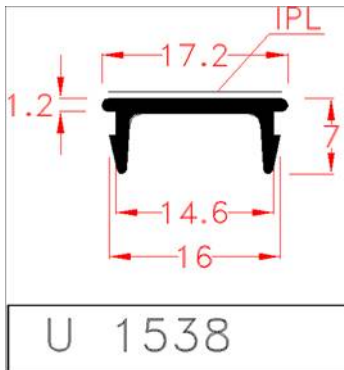

CRICOL TI3748

Finishes	Plain colour	☒	Available in straight lengths	☒
	Serigraphy	☐	Available on rolls	☐
	Transfer film	☐		
	Mylar metal film	☐		
	Alu wrapping	☐	Accessories available	☐

CRICOL U1538

Finishes	Plain colour	☒	Available in straight lengths	☒
	Serigraphy	☐	Available on rolls	☐
	Transfer film	☐		
	Mylar metal film	☐		
	Alu wrapping	☐	Accessories available	☐