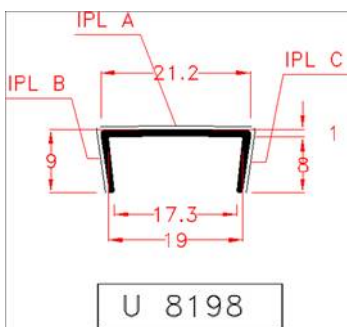

U8198

Finishes	Plain colour	☒	Available in straight lengths	☒	
	Serigraphy	☒	Available on rolls	☐	
	Transfer film	☒			
	Mylar metal film	☐			
	Alu wrapping	☐	Accessories available	☐