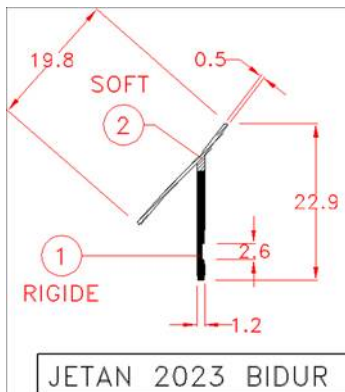

JETAN2023BIDUR

Finishes	Plain colour	☒	Available in straight lengths	☒
	Serigraphy	☐	Available on rolls	☐
	Transfer film	☐		
	Mylar metal film	☐		
	Alu wrapping	☐	Accessories available	☐