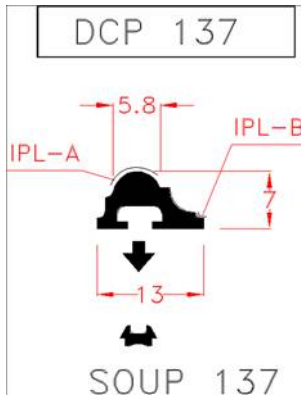

DCP137

Finishes	Plain colour	☒	Available in straight lengths	☒
	Serigraphy	☐	Available on rolls	☐
	Transfer film	☒		
	Mylar metal film	☐		
	Alu wrapping	☐	Accessories available	☒