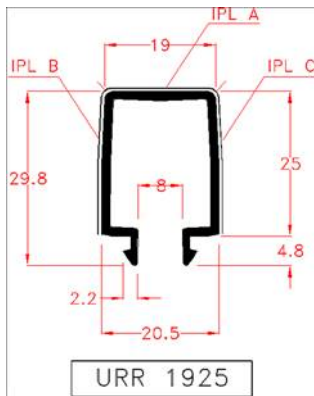

URR1925

Finishes	Plain colour	☒	Available in straight lengths	☒	
	Serigraphy	☐	Available on rolls	☐	
	Transfer film	☒			
	Mylar metal film	☐			
	Alu wrapping	☐	Accessories available	☐