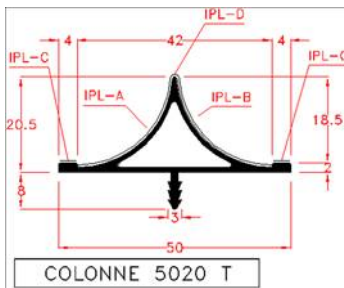

COLONNE5020T

Finishes	Plain colour	☒	Available in straight lengths	☒	
	Serigraphy	☐	Available on rolls	☐	
	Transfer film	☒			
	Mylar metal film	☐			
	Alu wrapping	☐	Accessories available	☐