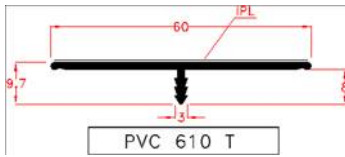

PVC610T

Finishes	Plain colour	☒	Available in straight lengths	☒
	Serigraphy	☐	Available on rolls	☐
	Transfer film	☒		
	Mylar metal film	☐		
	Alu wrapping	☒	Accessories available	☐