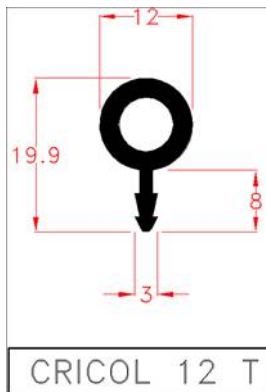

CRICOL12T

Finishes	Plain colour	☒	Available in straight lengths	☒
	Serigraphy	☐	Available on rolls	☐
	Transfer film	☐		
	Mylar metal film	☒		
	Alu wrapping	☐	Accessories available	☐