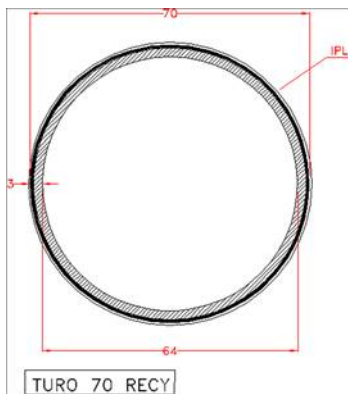

TURO70/RECY

Finishes	Plain colour	☒	Available in straight lengths	☒
	Serigraphy	☐	Available on rolls	☐
	Transfer film	☒		
	Mylar metal film	☐		
	Alu wrapping	☐	Accessories available	☒