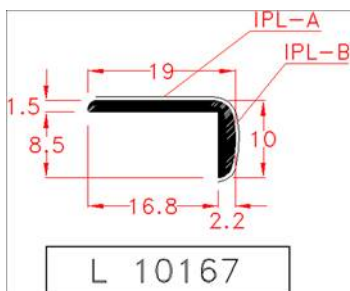

CRICOL L10167

Finishes	Plain colour	☒	Available in straight lengths	☒
	Serigraphy	☐	Available on rolls	☐
	Transfer film	☐		
	Mylar metal film	☐		
	Alu wrapping	☐	Accessories available	☐