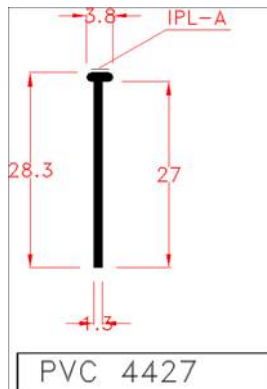

PVC4427

Finishes	Plain colour	☒	Available in straight lengths	☒	
	Serigraphy	☐	Available on rolls	☐	
	Transfer film	☒			
	Mylar metal film	☐			
	Alu wrapping	☒	Accessories available	☐