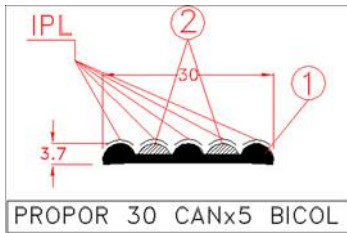

PROPOR30CANX5BICOL

Finishes	Plain colour	☐	Available in straight lengths	☐
	Serigraphy	☐	Available on rolls	☒
	Transfer film	☒		
	Mylar metal film	☐		
	Alu wrapping	☐	Accessories available	☐