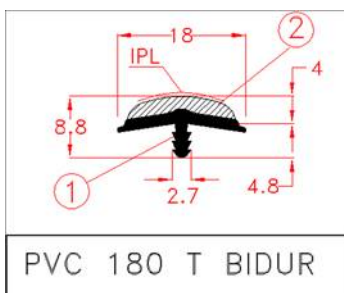

PVC180T BIDUR

Finishes	Plain colour	☒	Available in straight lengths	☒	
	Serigraphy	☐	Available on rolls	☒	
	Transfer film	☒			
	Mylar metal film	☐			
	Alu wrapping	☐	Accessories available	☐