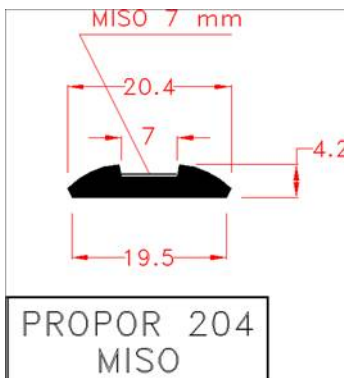

PROPOR204

Finishes	Plain colour	☒	Available in straight lengths	☒
	Serigraphy	☐	Available on rolls	☒
	Transfer film	☒		
	Mylar metal film	☒		
	Alu wrapping	☐	Accessories available	☐