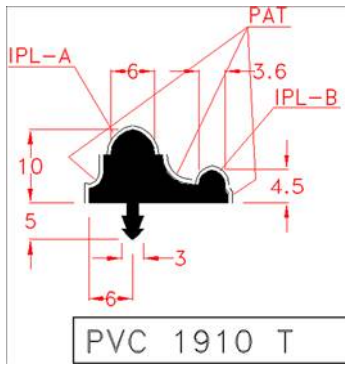

PVC1910T

Finishes	Plain colour	☒	Available in straight lengths	☒	
	Serigraphy	☐	Available on rolls	☐	
	Transfer film	☒			
	Mylar metal film	☐			
	Alu wrapping	☐	Accessories available	☐