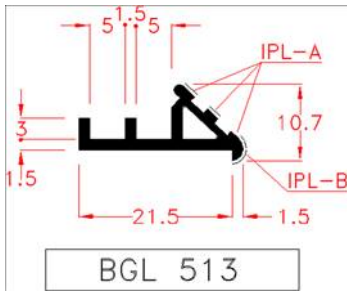

BGL513

Finishes	Plain colour	☒	Available in straight lengths	☒	
	Serigraphy	☐	Available on rolls	☐	
	Transfer film	☒			
	Mylar metal film	☐			
	Alu wrapping	☐	Accessories available	☐