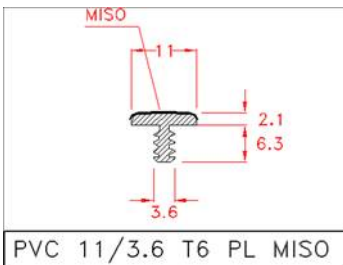

PVC 11/3.6 T6 PL MISO

PVC11/3.6 T6 PL

Finishes	Plain colour	☒	Available in straight lengths	☒
	Serigraphy	☐	Available on rolls	☐
	Transfer film	☒		
	Mylar metal film	☒		
	Alu wrapping	☐	Accessories available	☐