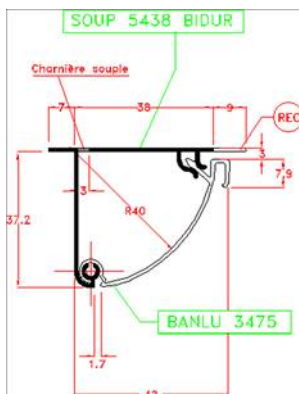

SOUP5438 BIDUR

Finishes	Plain colour	☒	Available in straight lengths	☒
	Serigraphy	☐	Available on rolls	☐
	Transfer film	☐		
	Mylar metal film	☐		
	Alu wrapping	☐	Accessories available	☐