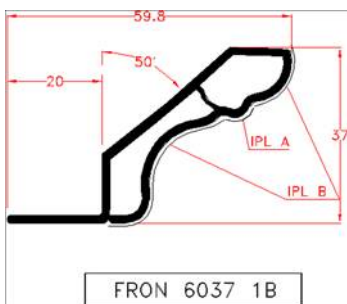

FRON6037 1B

Finishes	Plain colour	☒	Available in straight lengths	☒	
	Serigraphy	☐	Available on rolls	☐	
	Transfer film	☒			
	Mylar metal film	☐			
	Alu wrapping	☐	Accessories available	☒