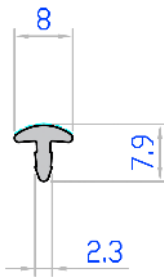

ABS PVC 8 T MISO

ABS PVC8T

Finishes	Plain colour	☐	Available in straight lengths	☒
	Serigraphy	☐	Available on rolls	☐
	Transfer film	☐		
	Mylar metal film	☒		
	Alu wrapping	☐	Accessories available	☐