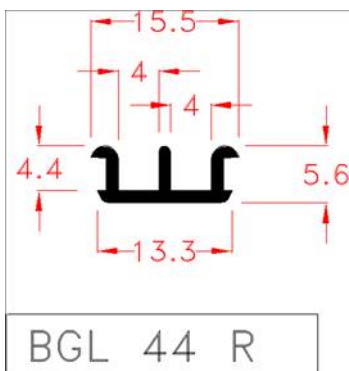

BGL44R

Finishes	Plain colour	☒	Available in straight lengths	☒
	Serigraphy	☐	Available on rolls	☐
	Transfer film	☐		
	Mylar metal film	☐		
	Alu wrapping	☐	Accessories available	☐