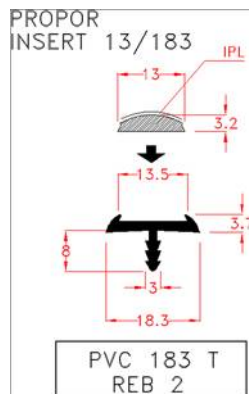

PVC183T REB2

Finishes	Plain colour	☒	Available in straight lengths	☒	
	Serigraphy	☐	Available on rolls	☐	
	Transfer film	☐			
	Mylar metal film	☐			
	Alu wrapping	☐	Accessories available	☐