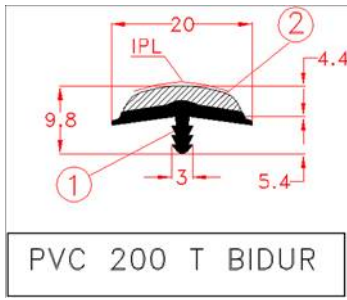

PVC200T BIDUR

Finishes	Plain colour	☒	Available in straight lengths	☒
	Serigraphy	☒	Available on rolls	☒
	Transfer film	☒		
	Mylar metal film	☐		
	Alu wrapping	☐	Accessories available	☐