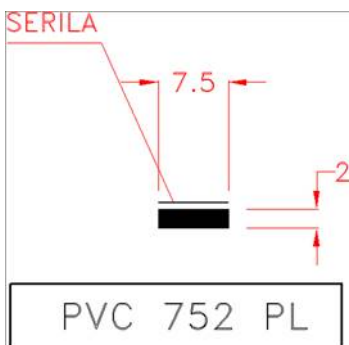

PVC752 PL

Finishes	Plain colour	☒	Available in straight lengths	☒
	Serigraphy	☒	Available on rolls	☐
	Transfer film	☐		
	Mylar metal film	☐		
	Alu wrapping	☐	Accessories available	☐