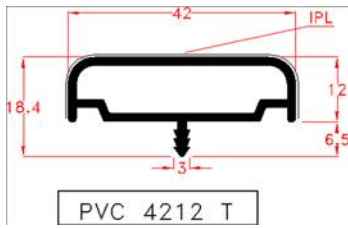

PVC4212T

Finishes	Plain colour	☒	Available in straight lengths	☒	
	Serigraphy	☐	Available on rolls	☐	
	Transfer film	☒			
	Mylar metal film	☐			
	Alu wrapping	☒	Accessories available	☒