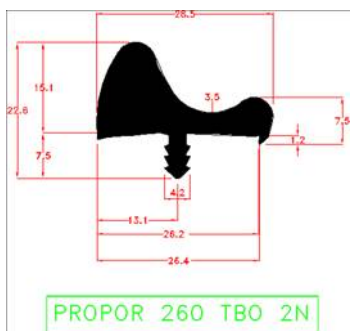

PROPOR260T BO2N

Finishes	Plain colour	☒	Available in straight lengths	☒
	Serigraphy	☐	Available on rolls	☒
	Transfer film	☒		
	Mylar metal film	☒		
	Alu wrapping	☐	Accessories available	☐