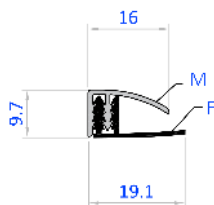

BP1609

Finishes	Plain colour	☒	Available in straight lengths	☒	
	Serigraphy	☐	Available on rolls	☐	
	Transfer film	☐			
	Mylar metal film	☐			
	Alu wrapping	☐	Accessories available	☐