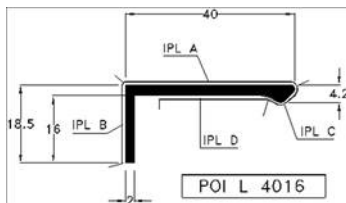

POI L4016

Finishes	Plain colour	☒	Available in straight lengths	☒
	Serigraphy	☐	Available on rolls	☐
	Transfer film	☒		
	Mylar metal film	☐		
	Alu wrapping	☐	Accessories available	☐