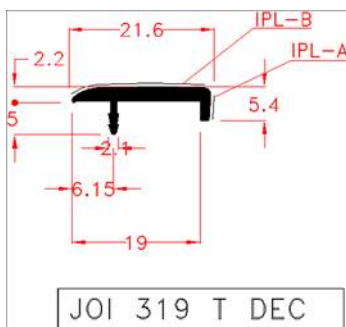

JOI319T DEC

Finishes	Plain colour	☒	Available in straight lengths	☒
	Serigraphy	☐	Available on rolls	☐
	Transfer film	☒		
	Mylar metal film	☐		
	Alu wrapping	☒	Accessories available	☐