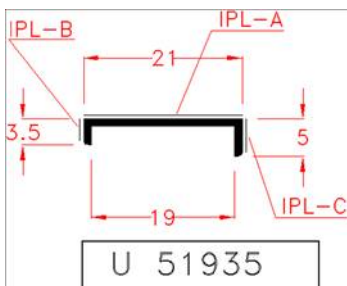

U51935

Finishes	Plain colour	☒	Available in straight lengths	☒	
	Serigraphy	☐	Available on rolls	☐	
	Transfer film	☒			
	Mylar metal film	☐			
	Alu wrapping	☐	Accessories available	☐