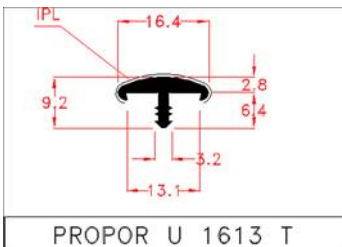

PROPOR U 1613 T

PROPOR U1613T

Finishes	Plain colour	☒	Available in straight lengths	☒
	Serigraphy	☒	Available on rolls	☒
	Transfer film	☒		
	Mylar metal film	☒		
	Alu wrapping	☐	Accessories available	☐