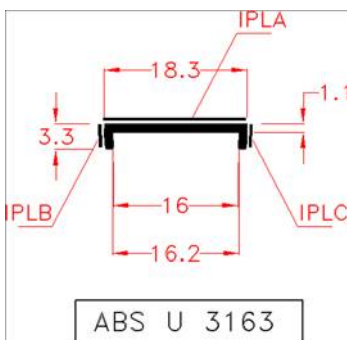

ABS U3163

Finishes	Plain colour	☒	Available in straight lengths	☒	
	Serigraphy	☐	Available on rolls	☐	
	Transfer film	☐			
	Mylar metal film	☐			
	Alu wrapping	☐	Accessories available	☐