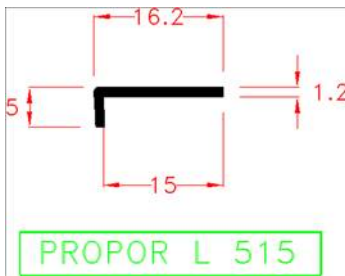

PROPOR L515

Finishes	Plain colour	☒	Available in straight lengths	☒
	Serigraphy	☐	Available on rolls	☐
	Transfer film	☐		
	Mylar metal film	☐		
	Alu wrapping	☐	Accessories available	☐