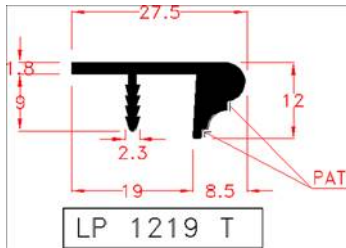

LP1219T

Finishes	Plain colour	☒	Available in straight lengths	☒	
	Serigraphy	☐	Available on rolls	☐	
	Transfer film	☒			
	Mylar metal film	☐			
	Alu wrapping	☐	Accessories available	☐