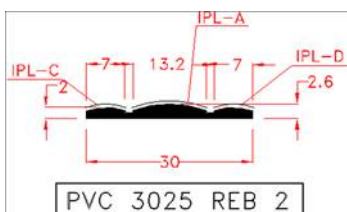

PVC3025REB2

Finishes	Plain colour	☒	Available in straight lengths	☒	
	Serigraphy	☐	Available on rolls	☐	
	Transfer film	☒			
	Mylar metal film	☒			
	Alu wrapping	☐	Accessories available	☐