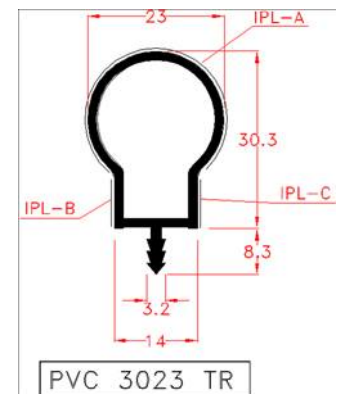

PVC3023TR

Finishes	Plain colour	☒	Available in straight lengths	☒	
	Serigraphy	☐	Available on rolls	☐	
	Transfer film	☒			
	Mylar metal film	☐			
	Alu wrapping	☐	Accessories available	☒