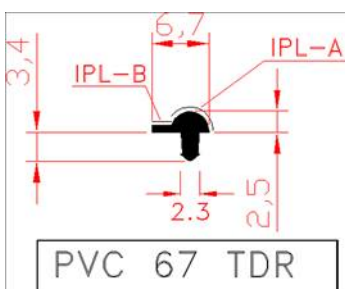

PVC67TDR

Finishes	Plain colour	☒	Available in straight lengths	☒
	Serigraphy	☐	Available on rolls	☐
	Transfer film	☒		
	Mylar metal film	☐		
	Alu wrapping	☐	Accessories available	☐