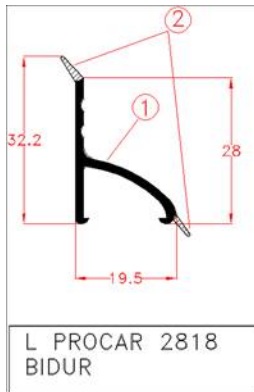

L PROCAR2818BIDUR

Finishes	Plain colour	☒	Available in straight lengths	☒	
	Serigraphy	☐	Available on rolls	☐	
	Transfer film	☐			
	Mylar metal film	☐			
	Alu wrapping	☐	Accessories available	☒