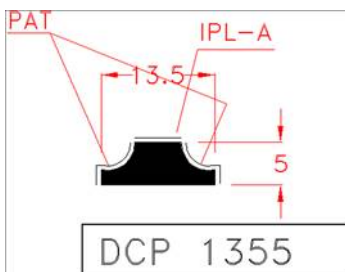

DCP1355

Finishes	Plain colour	☒	Available in straight lengths	☒	
	Serigraphy	☐	Available on rolls	☐	
	Transfer film	☒			
	Mylar metal film	☐			
	Alu wrapping	☐	Accessories available	☐