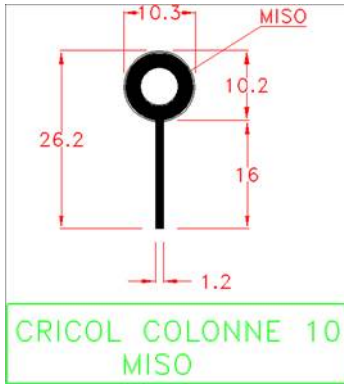

CRICOL COLONNE10

Finishes	Plain colour	☒	Available in straight lengths	☒	
	Serigraphy	☐	Available on rolls	☒	
	Transfer film	☐			
	Mylar metal film	☒			
	Alu wrapping	☐	Accessories available	☒