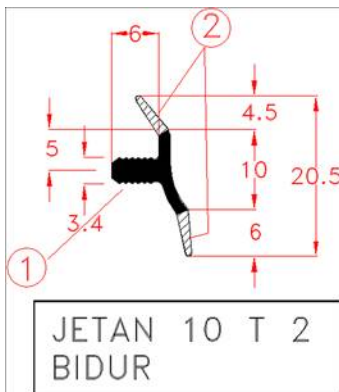

JETAN10T2BIDUR

Finishes	Plain colour	☒	Available in straight lengths	☒	
	Serigraphy	☐	Available on rolls	☐	
	Transfer film	☐			
	Mylar metal film	☐			
	Alu wrapping	☐	Accessories available	☒