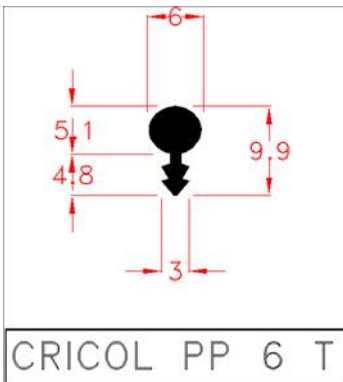

CRICOL PP 6 T

CRICOL PP6T

Finishes	Plain colour	☒	Available in straight lengths	☒
	Serigraphy	☐	Available on rolls	☒
	Transfer film	☐		
	Mylar metal film	☒		
	Alu wrapping	☐	Accessories available	☐