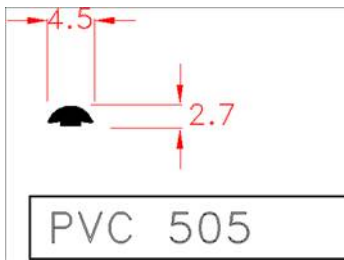

PVC505

Finishes	Plain colour	☒	Available in straight lengths	☒
	Serigraphy	☐	Available on rolls	☐
	Transfer film	☐		
	Mylar metal film	☐		
	Alu wrapping	☒	Accessories available	☐