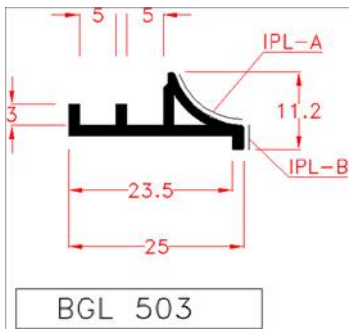

BGL503

Finishes	Plain colour	☒	Available in straight lengths	☒	
	Serigraphy	☐	Available on rolls	☐	
	Transfer film	☒			
	Mylar metal film	☐			
	Alu wrapping	☒	Accessories available	☐