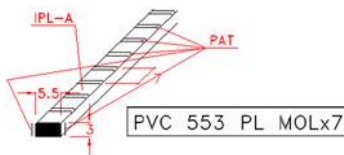

PVC553PL MOLx7

Finishes	Plain colour	☒	Available in straight lengths	☒
	Serigraphy	☐	Available on rolls	☐
	Transfer film	☒		
	Mylar metal film	☐		
	Alu wrapping	☐	Accessories available	☐