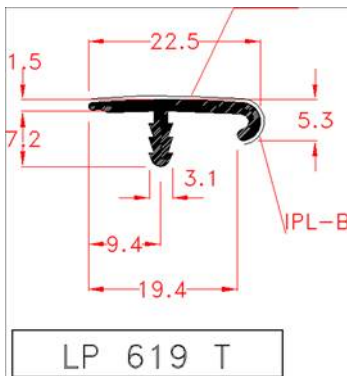

LP619T

Finishes	Plain colour	☒	Available in straight lengths	☒	
	Serigraphy	☐	Available on rolls	☐	
	Transfer film	☒			
	Mylar metal film	☐			
	Alu wrapping	☒	Accessories available	☐