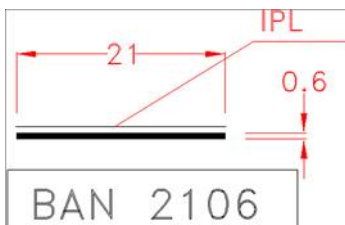

BAN2106+IPL+PR+AD19+R120

Finishes	Plain colour	☐	Available in straight lengths	☐
	Serigraphy	☐	Available on rolls	☒
	Transfer film	☒		
	Mylar metal film	☐		
	Alu wrapping	☐	Accessories available	☐