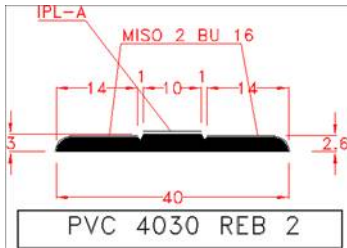

PVC4030REB2

Finishes	Plain colour	☐	Available in straight lengths	☒	
	Serigraphy	☐	Available on rolls	☐	
	Transfer film	☒			
	Mylar metal film	☒			
	Alu wrapping	☐	Accessories available	☐