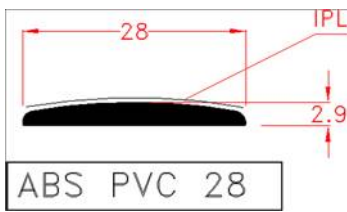

ABS PVC28

Finishes	Plain colour	☐	Available in straight lengths	☒
	Serigraphy	☒	Available on rolls	☐
	Transfer film	☒		
	Mylar metal film	☐		
	Alu wrapping	☐	Accessories available	☐