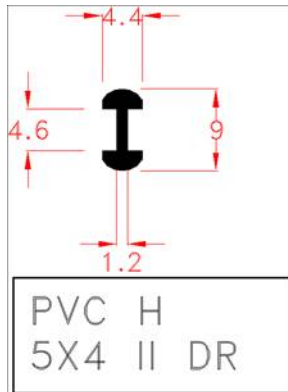

PVC H5X4 IIDR

Finishes	Plain colour	☒	Available in straight lengths	☒
	Serigraphy	☐	Available on rolls	☐
	Transfer film	☐		
	Mylar metal film	☐		
	Alu wrapping	☐	Accessories available	☐