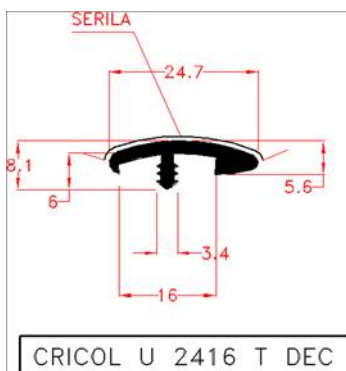

CRICOL U2416T DEC

Finishes	Plain colour	☒	Available in straight lengths	☒	
	Serigraphy	☒	Available on rolls	☒	
	Transfer film	☐			
	Mylar metal film	☐			
	Alu wrapping	☐	Accessories available	☐