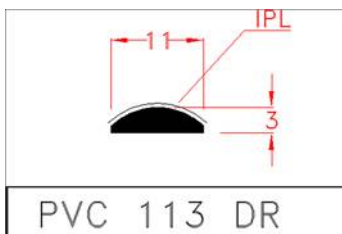

ABS PVC113DR

Finishes	Plain colour	☒	Available in straight lengths	☒
	Serigraphy	☐	Available on rolls	☐
	Transfer film	☐		
	Mylar metal film	☐		
	Alu wrapping	☐	Accessories available	☐