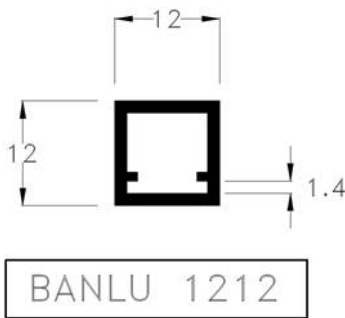

BANLU1212+ABS+NU

Finishes	Plain colour	☒	Available in straight lengths	☒	
	Serigraphy	☐	Available on rolls	☐	
	Transfer film	☐			
	Mylar metal film	☐			
	Alu wrapping	☐	Accessories available	☐