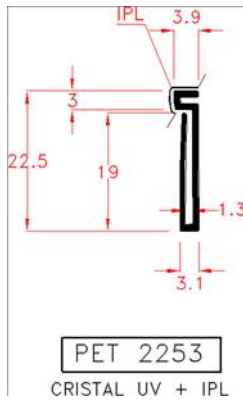

PET2253

Finishes	Plain colour	☒	Available in straight lengths	☒	
	Serigraphy	☐	Available on rolls	☐	
	Transfer film	☒			
	Mylar metal film	☐			
	Alu wrapping	☐	Accessories available	☐