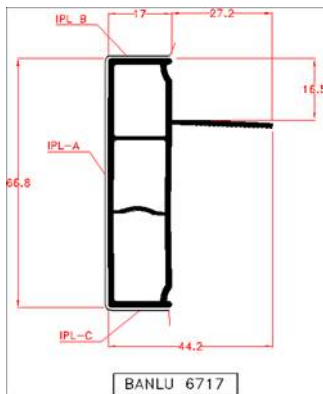

BANLU6717+NU

Finishes	Plain colour	☒	Available in straight lengths	☒
	Serigraphy	☐	Available on rolls	☐
	Transfer film	☐		
	Mylar metal film	☐		
	Alu wrapping	☐	Accessories available	☒