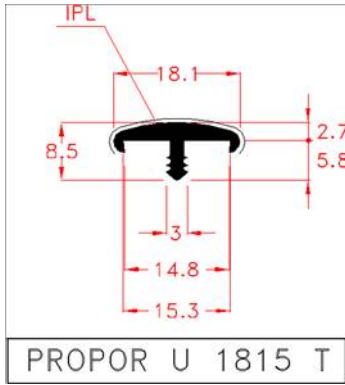

PROPOR U1815T

Finishes	Plain colour	☒	Available in straight lengths	☒	
	Serigraphy	☒	Available on rolls	☒	
	Transfer film	☒			
	Mylar metal film	☒			
	Alu wrapping	☐	Accessories available	☐