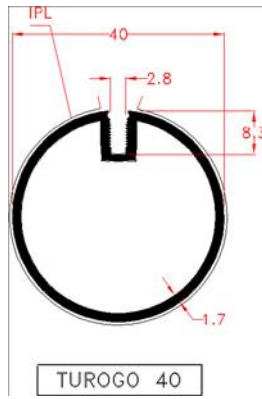

TUROGO40

Finishes	Plain colour	☒	Available in straight lengths	☒
	Serigraphy	☐	Available on rolls	☐
	Transfer film	☒		
	Mylar metal film	☐		
	Alu wrapping	☐	Accessories available	☒