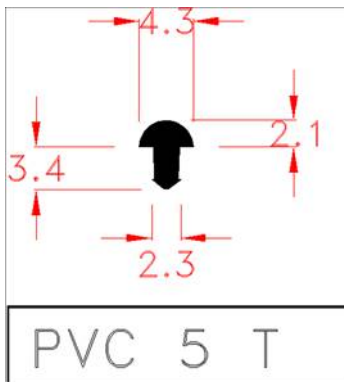

PVC5T

Finishes	Plain colour	☒	Available in straight lengths	☒
	Serigraphy	☐	Available on rolls	☐
	Transfer film	☐		
	Mylar metal film	☐		
	Alu wrapping	☒	Accessories available	☐