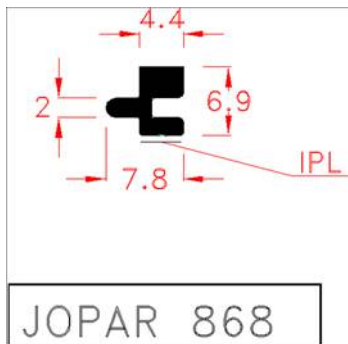

JOPAR868

Finishes	Plain colour	☒	Available in straight lengths	☒	
	Serigraphy	☐	Available on rolls	☐	
	Transfer film	☐			
	Mylar metal film	☐			
	Alu wrapping	☐	Accessories available	☐