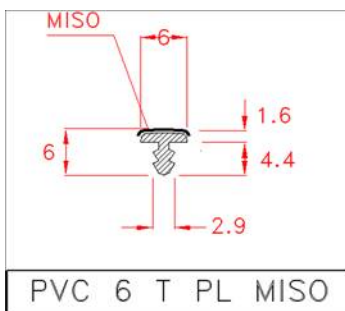

PVC65T PL

Finishes	Plain colour	☐	Available in straight lengths	☒
	Serigraphy	☐	Available on rolls	☐
	Transfer film	☐		
	Mylar metal film	☒		
	Alu wrapping	☐	Accessories available	☐