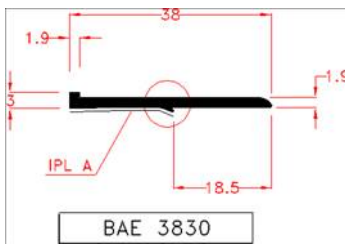

BAE3830

Finishes	Plain colour	☒	Available in straight lengths	☒	
	Serigraphy	☐	Available on rolls	☐	
	Transfer film	☐			
	Mylar metal film	☐			
	Alu wrapping	☐	Accessories available	☐