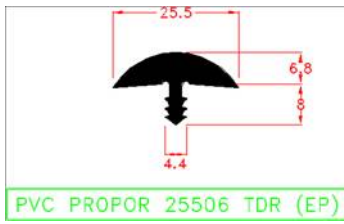

PVC PROPOR25506TDR

Finishes	Plain colour	☒	Available in straight lengths	☒
	Serigraphy	☐	Available on rolls	☐
	Transfer film	☐		
	Mylar metal film	☐		
	Alu wrapping	☐	Accessories available	☐