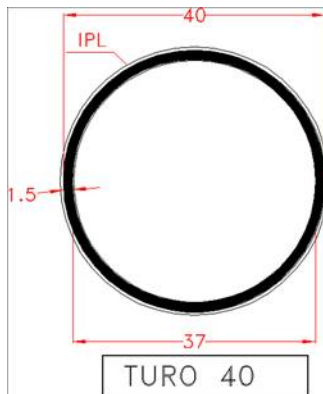

TURO40

Finishes	Plain colour	☒	Available in straight lengths	☒
	Serigraphy	☐	Available on rolls	☐
	Transfer film	☒		
	Mylar metal film	☐		
	Alu wrapping	☐	Accessories available	☒