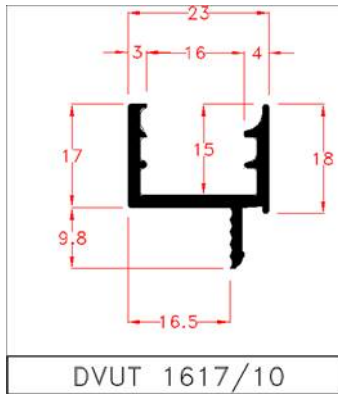

DVUT1617/10

Finishes	Plain colour	☒	Available in straight lengths	☒
	Serigraphy	☐	Available on rolls	☐
	Transfer film	☐		
	Mylar metal film	☐		
	Alu wrapping	☐	Accessories available	☐