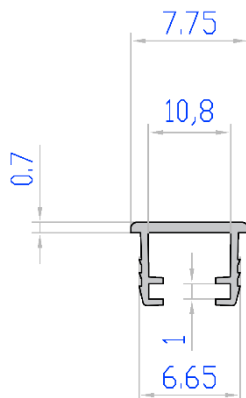

JETAN 6 BIDUR

ABS U 15572