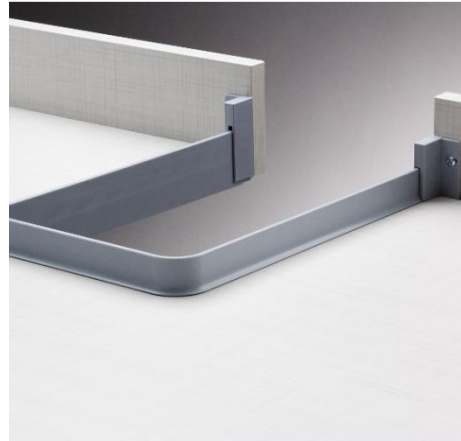

O 9797/64

SOME OTHER ACCESSORIES

GLSS/5

Transparent glass support

GLSC/5

Transparent glass support

SUP B 5-25

Shelf support for panels from 5 mm to 25 mm

DRAWER STORAGE 1 300/160

ROCSK/12

Rounded Collars sink for plan 12 mm.

ROCSK/16

Rounded collars sink for plan 16 mm.

SQCSK/12

Collars sink for plan 12 mm.

BUMPER

Flexible Profiles

HORTA

Aluminum profiles

HANDLES & FEET

ARCHIMEDE

Sealing profiles

More on : [Catalogues – Extruco | The Extrusion Company](https://www.extruco.com)