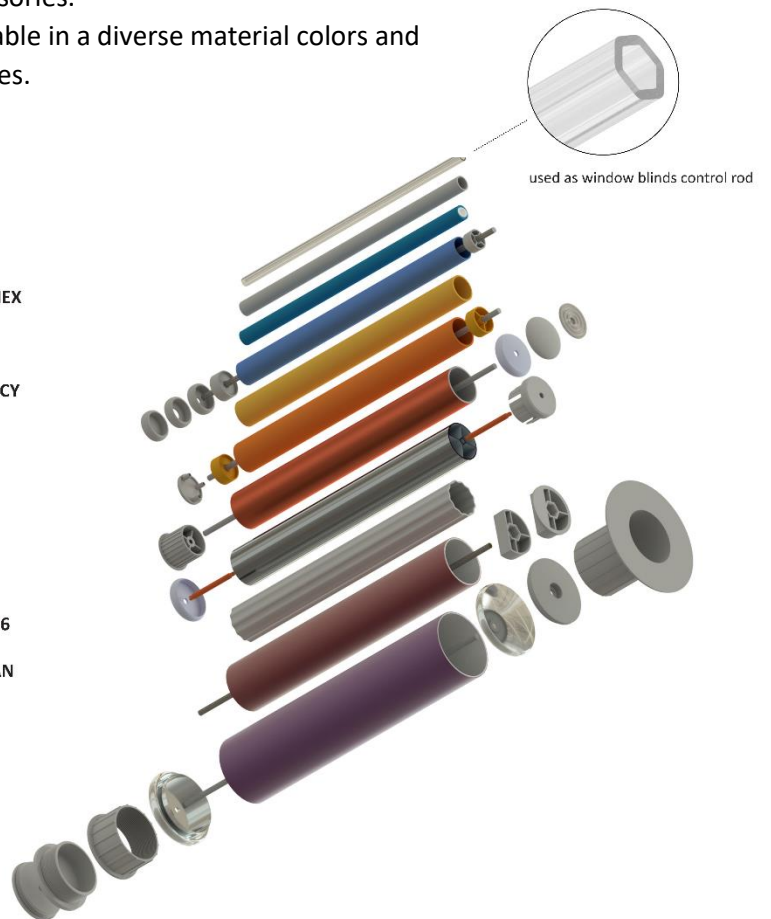

POIAR 300/128X2

This is only a selection of our tubes and accessories.
Available in a diverse material colors and finishes.

- TURO 103 HEX
- TURO 16
- TURO 16 RECY
- TURO 25
- TURO 28
- TURO 32
- TURO 40
- TURO 40/M6
- TURO 40 CAN
- TURO 52
- TURO 70