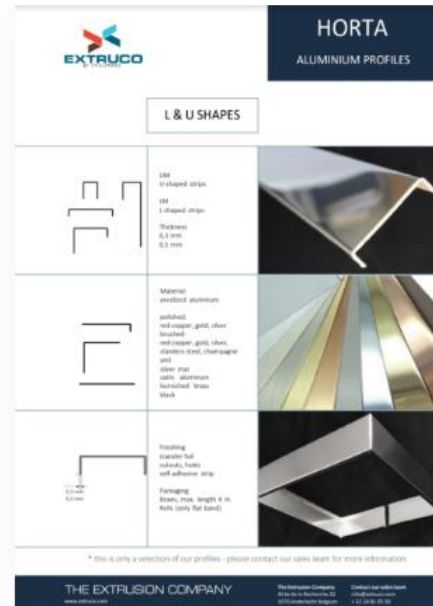

O 9797/64

SOME OTHER ACCESSORIES

GLSS/5

Transparent glass support

GLSC/5

Transparent glass support

SUP B 5-25

Shelf support for panels from 5 mm to 25 mm

DRAWER STORAGE 1 300/160

ROCSK/12

Rounded Collars sink for plan 12 mm.

ROCSK/16

Rounded collars sink for plan 16 mm.

SQCSK/12

Collars sink for plan 12 mm.

BUMPER

Flexible Profiles

HORTA

Aluminum profiles

HANDLES & FEET

ARCHIMEDE

Sealing profiles

More on : [Catalogues – Extruco | The Extrusion Company](https://www.extruco.com)