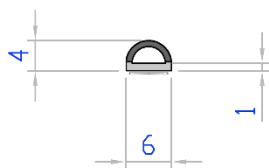

JETAN 6 BIDUR