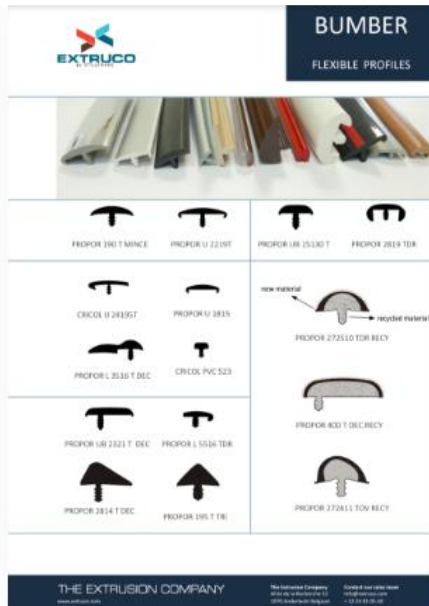

O 9797/64

SOME OTHER ACCESSORIES

GLSS/5

Transparent glass support

GLSC/5

Transparent glass support

SUP B 5-25

Shelf support for panels from 5 mm to 25 mm

DRAWER STORAGE 1 300/160

ROCSK/12

Rounded Collars sink for plan 12 mm.

ROCSK/16

Rounded collars sink for plan 16 mm.

SQCSK/12

Collars sink for plan 12 mm.

BUMPER

Flexible Profiles

HORTA

Aluminum profiles

HANDLES & FEET

ARCHIMEDE

Sealing profiles

More on : [Catalogues – Extruco | The Extrusion Company](https://www.extruco.com)