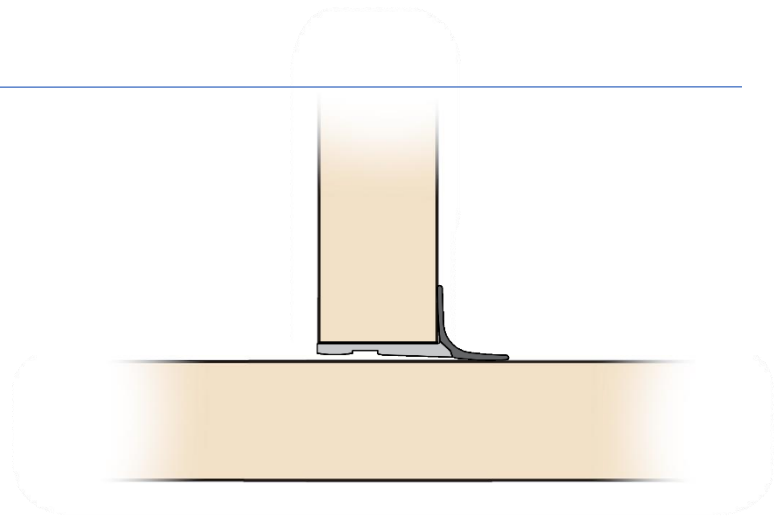

JETAN 16 BIDUR