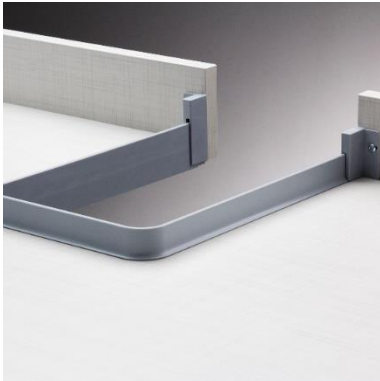

BATHROOM

FOR MORE INFORMATION OR SAMPLES:

www.extruco.com

Allée de la Recherche 32
B-1070 Anderlecht

info@extruco.com

+32 24 81 05 30