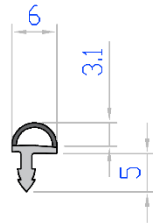

JETAN 6 T DEC BIDUR