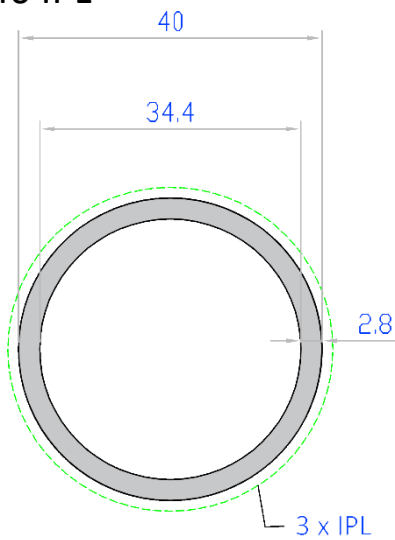

ABS TUREC 1451 ERG

+ABS U 1062

Carrier profile
ABSU1062
with 8mm led

TURO 40 IPL

TUCAR 40/M6

This is only a selection of our tubes and accessories.
Available in a diverse material colors and finishes.

- TURO 103 HEX
- TURO 16
- TURO 16 RECY
- TURO 25
- TURO 28
- TURO 32
- TURO 40
- TURO 40/M6
- TURO 40 CAN
- TURO 52
- TURO 70