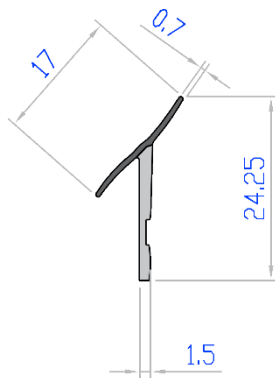

JETAN 16 BIDUR