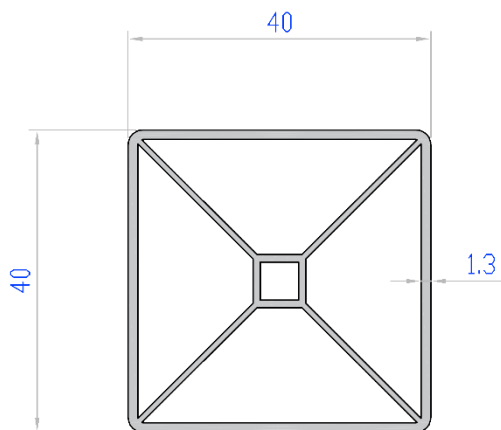

POITOR 183/150

TUCAR 40/M6