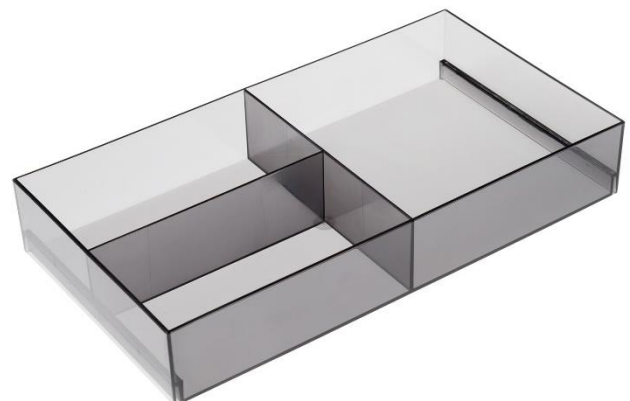

O 9797/64

SOME OTHER ACCESSORIES

GLSS/5

Transparent glass support

GLSC/5

Transparent glass support

SUP B 5-25

Shelf support for panels from 5 mm to 25 mm

DRAWER STORAGE 1 300/160

ROCSK/12

Rounded Collars sink for plan 12 mm.

ROCSK/16

Rounded collars sink for plan 16 mm.

SQCSK/12

Collars sink for plan 12 mm.

BUMPER