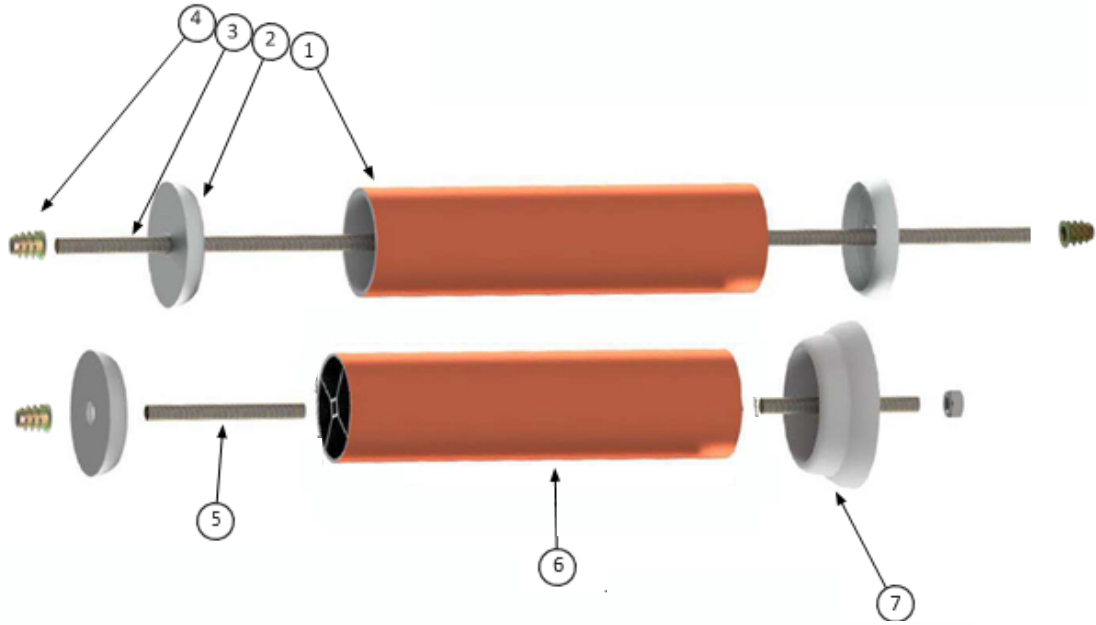

TURO 40/M6

TURO 40 CAN

TURO 52

TURO 70

Used as window
blinds control rod

Available in a diverse material,
colors and finishes

This is only a selection of our tubes and accessories - Please contact our sales team for more information

Tubes 40 mm

1. TURO 40 7

2. EMB TURO 40/6.5

3. Threaded rod M6

4. INSERT ZAMAK

5. TIGE M6/60

6. TURO 40/M6

7. COLLIER TURO 40/20-6.5