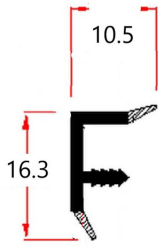

Glass framing profiles

PVC LC 1270T BIDUR
Decorative foil
Plain color