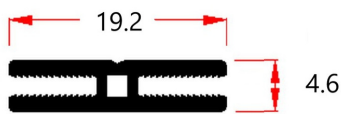

ANGAR PARECLOSE 150 T
BIDUR
Corner pieces

Glass framing profiles

PVC LC 1270T BIDUR
Decorative foil
Plain color

PVC L 1270T BIDUR
Decorative foil
Plain color

H1946R2
Fixation with staples

H1646R2
Fixation with staples