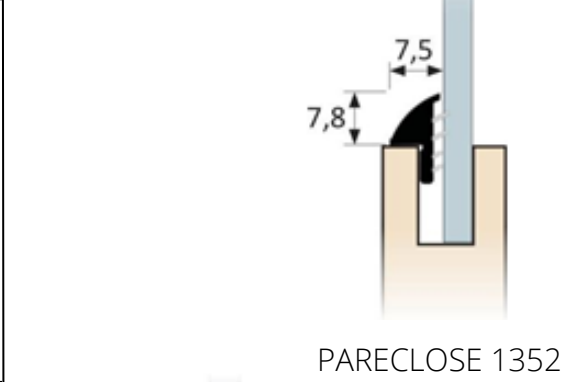

ANGAR PARECLOSE 1352 T
BIDUR
Corner pieces

ANGAR PARECLOSE 150 T
BIDUR
Corner pieces