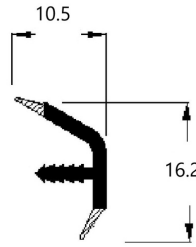

PVC L 1270T BIDUR
Decorative foil
Plain color