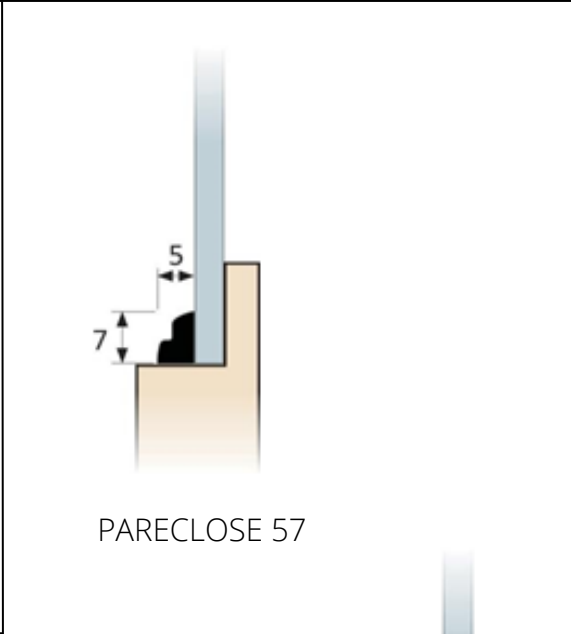

Glass framing profiles

PARECLOSE 57 (hard PVC)
PROPOR PARECLOSE 57 (soft PVC)
Fixation with staples

PARECLOSE 1352 T BIDUR
(co-extruded)

PARECLOSE 1502 T BIDUR
(co-extruded)

ANGAR PARECLOSE 1352 T
BIDUR
Corner pieces

ANGAR PARECLOSE 150 T
BIDUR
Corner pieces

Glass framing profiles

PVC LC 1270T BIDUR
Decorative foil
Plain color

PVC L 1270T BIDUR
Decorative foil
Plain color

H1946R2
Fixation with staples

H1646R2
Fixation with staples