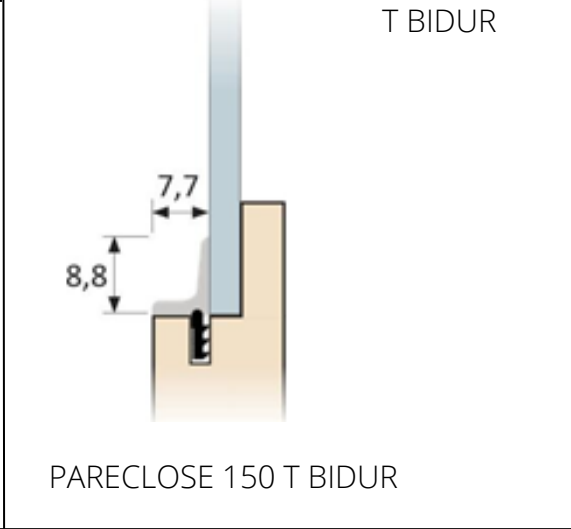

Glass framing profiles

PARECLOSE 57 (hard PVC)
PROPOR PARECLOSE 57 (soft PVC)
Fixation with staples

PARECLOSE 1352 T BIDUR
(co-extruded)

PARECLOSE 1502 T BIDUR
(co-extruded)

ANGAR PARECLOSE 1352 T
BIDUR
Corner pieces

ANGAR PARECLOSE 150 T
BIDUR
Corner pieces

Glass framing profiles

PVC LC 1270T BIDUR
Decorative foil
Plain color

PVC L 1270T BIDUR
Decorative foil
Plain color

H1946R2
Fixation with staples

H1646R2
Fixation with staples