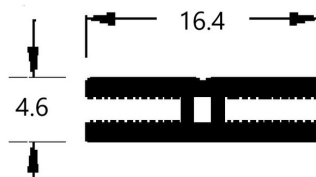

ANGAR PARECLOSE 150 T
BIDUR
Corner pieces

Glass framing profiles

PVC LC 1270T BIDUR
Decorative foil
Plain color

PVC L 1270T BIDUR
Decorative foil
Plain color

H1946R2
Fixation with staples

H1646R2
Fixation with staples