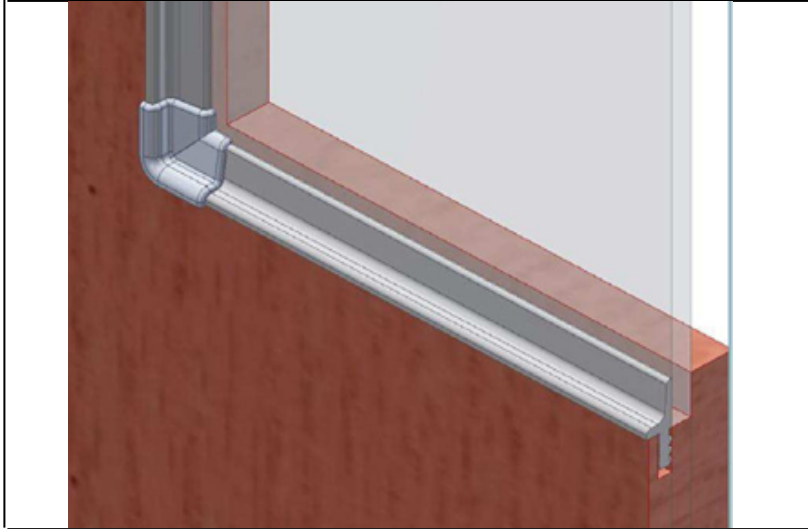

Glass framing profiles

PARECLOSE 57 (hard PVC)
PROPOR PARECLOSE 57 (soft PVC)
Fixation with staples

PARECLOSE 1352 T BIDUR
(co-extruded)

PARECLOSE 1502 T BIDUR
(co-extruded)

ANGAR PARECLOSE 1352 T
BIDUR
Corner pieces

ANGAR PARECLOSE 150 T
BIDUR
Corner pieces

Glass framing profiles

PVC LC 1270T BIDUR
Decorative foil
Plain color

PVC L 1270T BIDUR
Decorative foil
Plain color

H1946R2
Fixation with staples

H1646R2
Fixation with staples