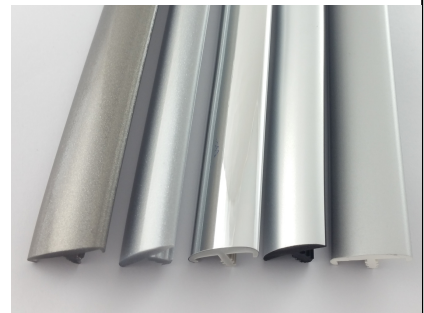

Packaging:

Lengths (max 4 m)
rolls in boxes