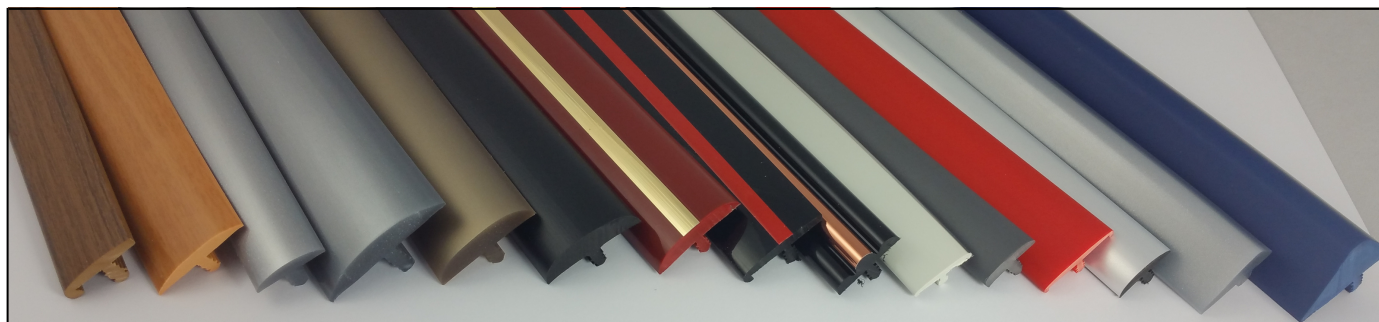

Flexible profiles